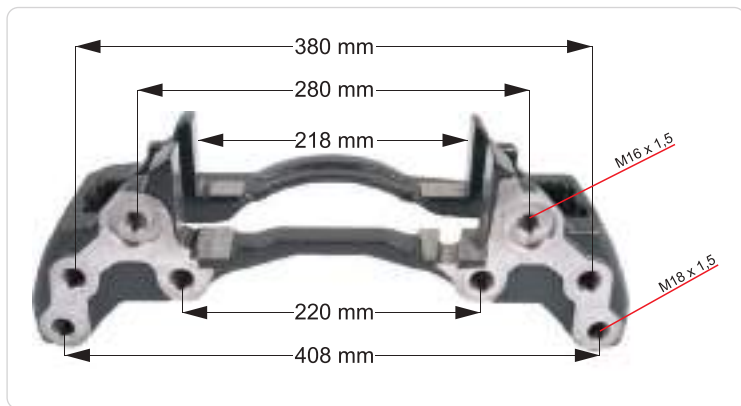

PART NO RD 57525 **Caliper Carrier R**
OEM NO 20506 **MAN TGX-TGS**

PART NO RD 57526 **Caliper Carrier L**
OEM NO 20507 **MAN TGX-TGS**