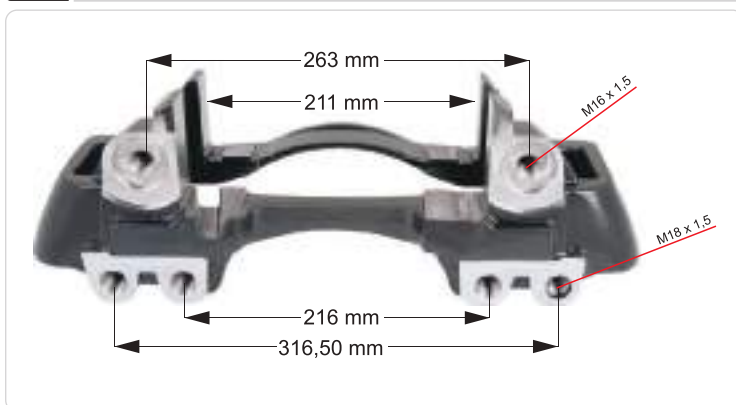

VEHICLES	---		
ARC NO	DESCRIPTION OF GOODS	DIMENSION	PCS
RD 57523	Caliper Carrier - R		1

PART NO	RD 57524	Caliper Carrier L
OEM NO	20505	SAF AXLE