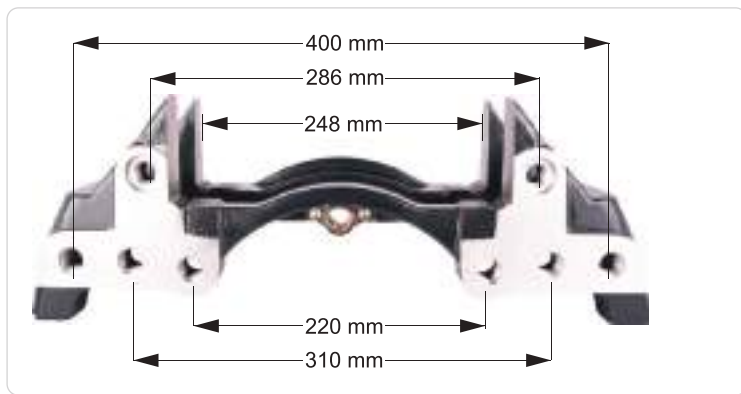

VEHICLES	---		
ARC NO	DESCRIPTION OF GOODS	DIMENSION	PCS
RD 57237	Caliper Carrier		1

PART NO RD 57238 **Caliper Carrier**
OEM NO K001505/10522 **BPW AXLE**