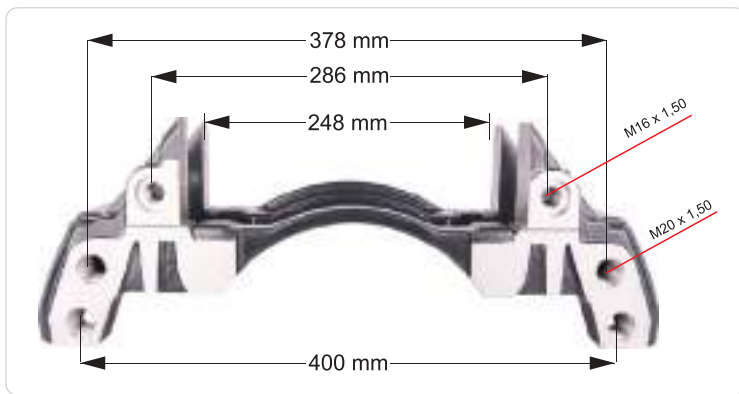

VEHICLES	MB 0004211306		
ARC NO	DESCRIPTION OF GOODS	DIMENSION	PCS
RD 57241	Caliper Carrier		1

PART NO RD 57242 **Caliper Carrier**
OEM NO K001525/10526 **SMB AXLE**