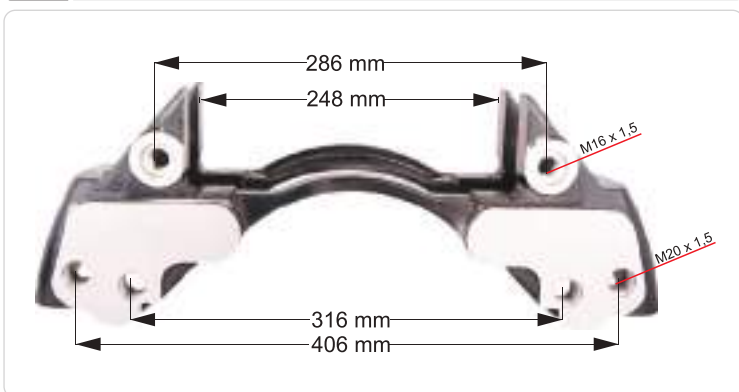

VEHICLES	---		
ARC NO	DESCRIPTION OF GOODS	DIMENSION	PCS
RD 57251	Caliper Carrier		1

PART NO RD 57252 **Caliper Carrier**
OEM NO K001502/10535 **ZF AXLE**