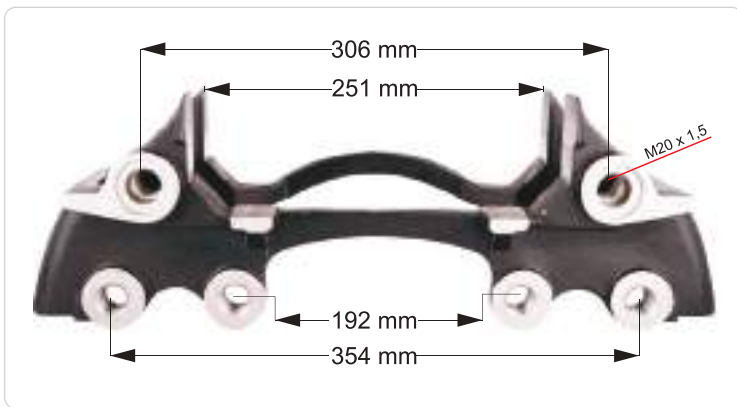

**PART NO** RD 57835 **Caliper Carrier**  
**OEM NO** 30515 **RENAULT MIDLINER 210**

VEHICLES	---		
ARC NO	DESCRIPTION OF GOODS	DIMENSION	PCS
RD 57831	Caliper Carrier		1

VEHICLES	VOLVO 85109887 - RENAULT 5001 866 988		
ARC NO	DESCRIPTION OF GOODS	DIMENSION	PCS
RD 57832	Caliper Carrier		1
RD 57807	Pin Bolt	M18 x 1,50 x 120 mm	1
RD 57799	Pin Bolt	M18 x 1,50 x 80 mm	1