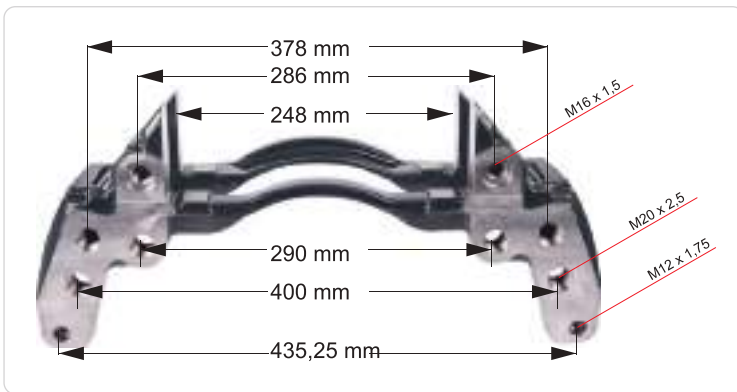

VEHICLES	MB 000 421 2006		
ARC NO	DESCRIPTION OF GOODS	DIMENSION	PCS
RD 57225	Caliper Carrier		1

PART NO RD 09544 **Caliper Carrier**
OEM NO K010765/10509 **SCANIA OLD MODEL**