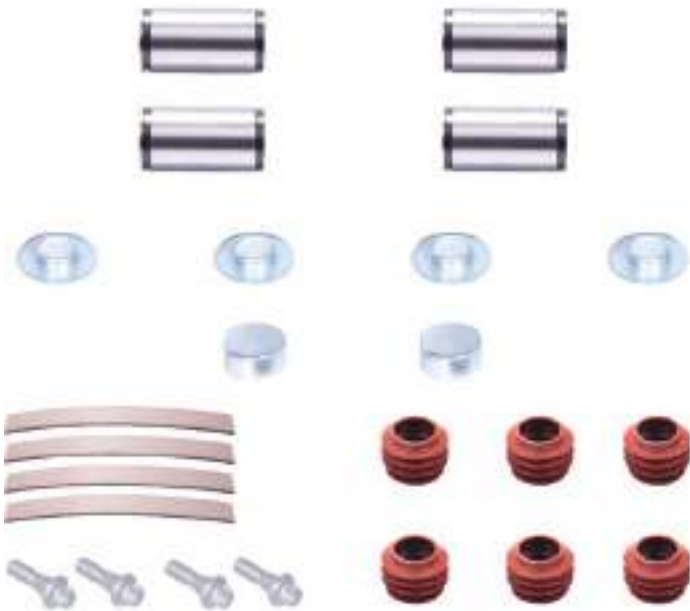

ARC NO	DESCRIPTION OF GOODS	
RD 58263	Caliper Repair Kit Full	1
RD 58225	Caliper Guide & Bush Repair Kit	1

- SBS SERIES
- SN5 SERIES
- SB6-SB7 SERIES
- SN7-SK7 SERIES
- SL7-SM7-ST7 SERIES
- BENDIX CARRIER
- KNORR CARRIER
- ELSA SERIES
- LISA SERIES
- DUCO SERIES
- D3 SERIES
- DX SERIES
- MERITOR CARRIER
- PAN 17" SERIES
- PAN 19-22" SERIES
- DOUBLE PISTON SERIES
- MAXX SERIES
- 1300VG SERIES
- WABCO CARRIER
- MARK SERIES
- MODUL X SERIES
- MODUL T SERIES
- HALDEX CARRIER
- Z-CAM SERIES
- IVECO SERIES
- HYDRAULIC CARRIER
- BPW SERIES