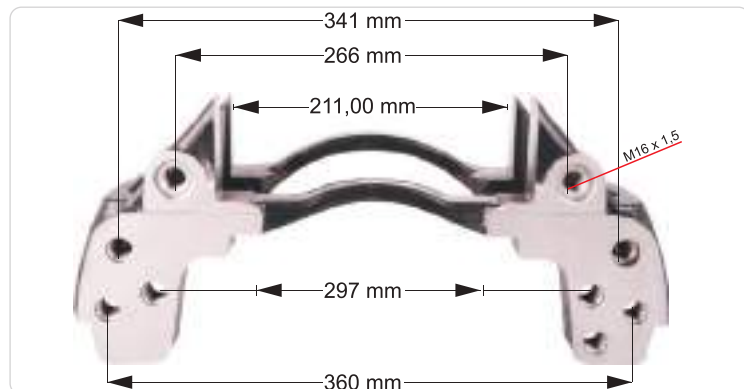

VEHICLES	MB 000 421 1606		
ARC NO	DESCRIPTION OF GOODS	DIMENSION	PCS
RD 57245	Caliper Carrier		1

PART NO RD 57247 **Caliper Carrier R**
OEM NO K002314/10530 **IVECO TRUCK**