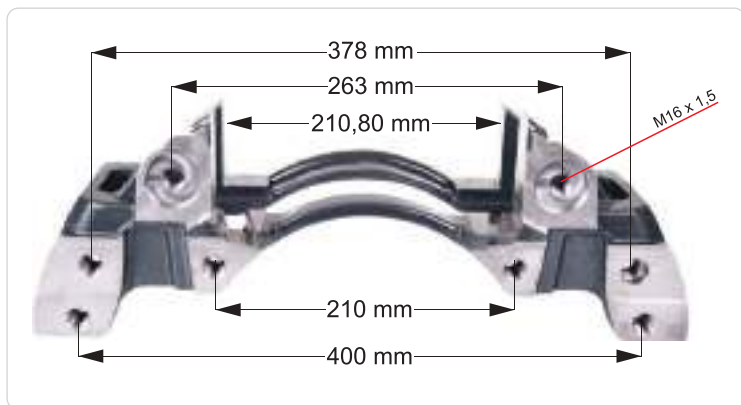

**PART NO** RD 57530 **Caliper Carrier L**  
**OEM NO** 20510

VEHICLES	---		
ARC NO	DESCRIPTION OF GOODS	DIMENSION	PCS
RD 57525	Caliper Carrier - R		1

VEHICLES	---		
ARC NO	DESCRIPTION OF GOODS	DIMENSION	PCS
RD 57526	Caliper Carrier - L		1