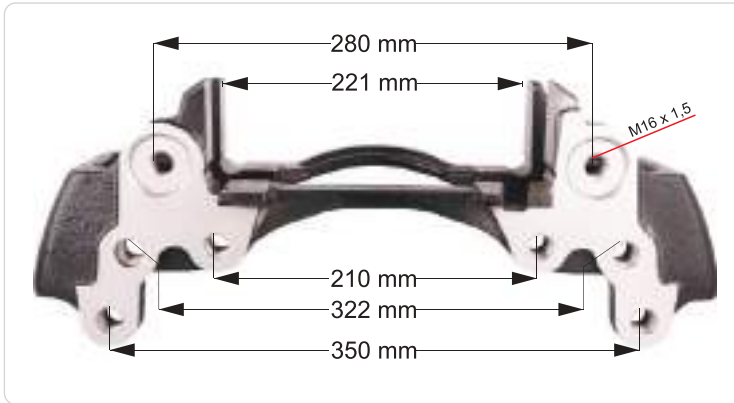

PART NO	RD 57543	Caliper Carrier L
OEM NO	640.915.744.4/20522	MB AROCS REAR