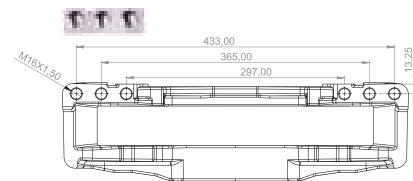

PART NO RD 57231 **Caliper Carrier**
OEM NO K001529/10516 **MB CONNECTO L**

VEHICLES	MB 000 421 3706		
ARC NO	DESCRIPTION OF GOODS	DIMENSION	PCS
RD 57231	Caliper Carrier		1

PART NO RD 57232 **Caliper Carrier**
OEM NO K001529/10517 **SCHMITZ TRAILER**

VEHICLES	---		
ARC NO	DESCRIPTION OF GOODS	DIMENSION	PCS
RD 57232	Caliper Carrier		1

PART NO RD 57233 **Caliper Carrier**
OEM NO K004680/10518 **BPW AXLE**

VEHICLES	BPW 01.303.88.57.0		
ARC NO	DESCRIPTION OF GOODS	DIMENSION	PCS
	Caliper Carrier		1

PART NO RD 57234 **Caliper Carrier**
OEM NO K000028/10519 **MB AXOR**

VEHICLES	MB 000 421 1206		
ARC NO	DESCRIPTION OF GOODS	DIMENSION	PCS
RD 57234	Caliper Carrier		1