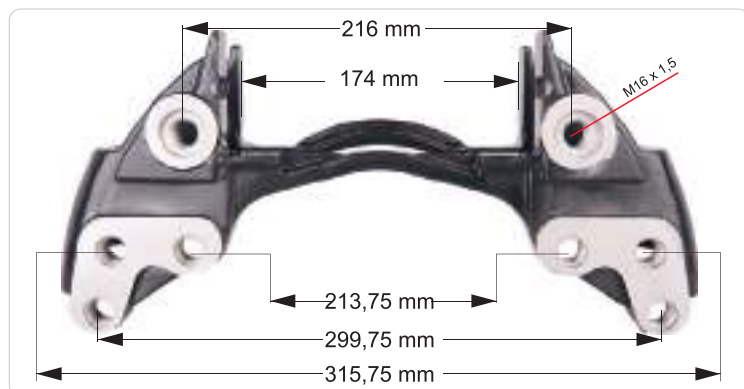

VEHICLES	---		
ARC NO	DESCRIPTION OF GOODS	DIMENSION	PCS
RD 57244	Caliper Carrier		1

PART NO RD 57245 **Caliper Carrier**
OEM NO K000358/10529