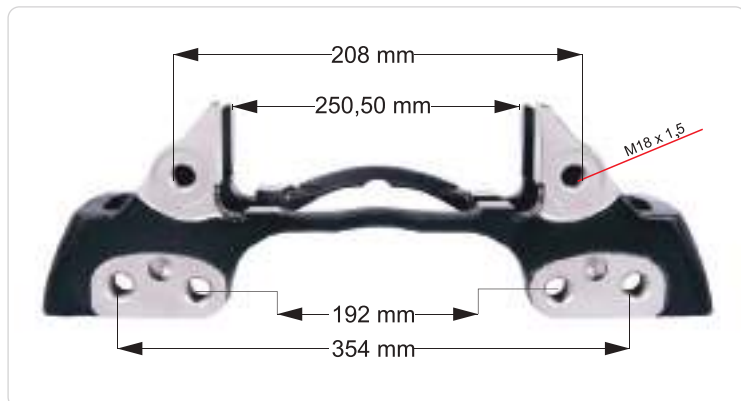

PART NO RD 57841 **Caliper Carrier**

OEM NO MCK1383/30520