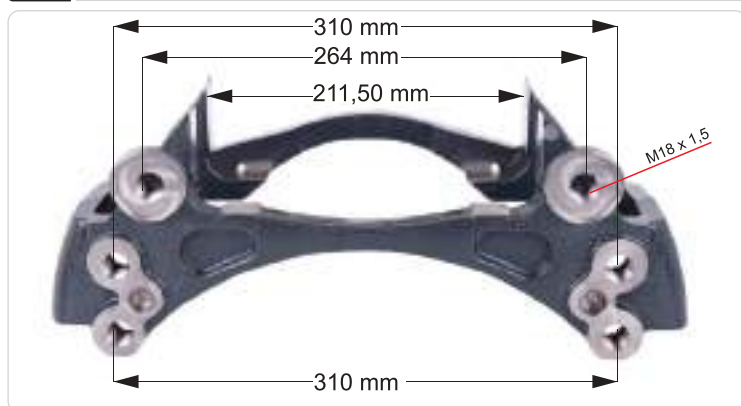

VEHICLES VOLVO 3092253 - DAF 1489072

ARC NO	DESCRIPTION OF GOODS	DIMENSION	PCS
RD 57824	Caliper Carrier		1

PART NO RD 57826 **Caliper Carrier**
OEM NO MCK1252/30507 **ROR AXLE**