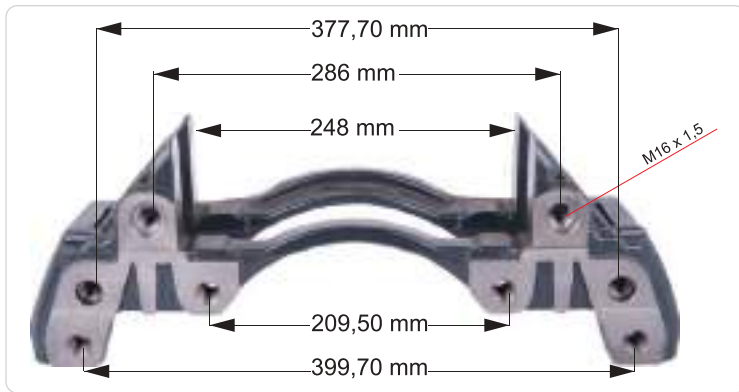

PART NO	RD 09542	Caliper Carrier
OEM NO	K000026/10502	MB FRONT AXLE