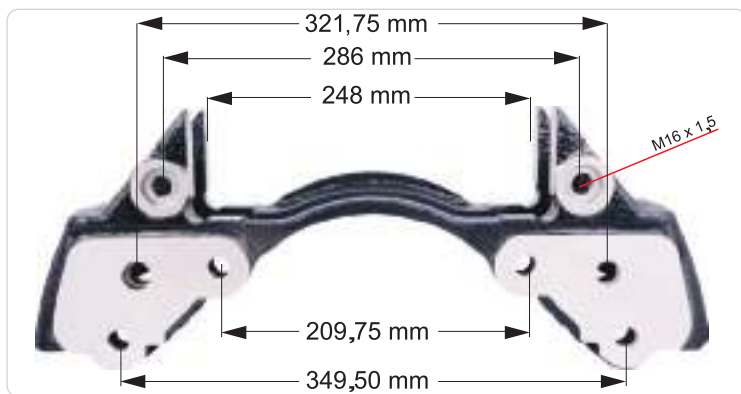

PART NO RD 57254 **Caliper Carrier**
OEM NO 10537 **MB OLD MODEL REAR**