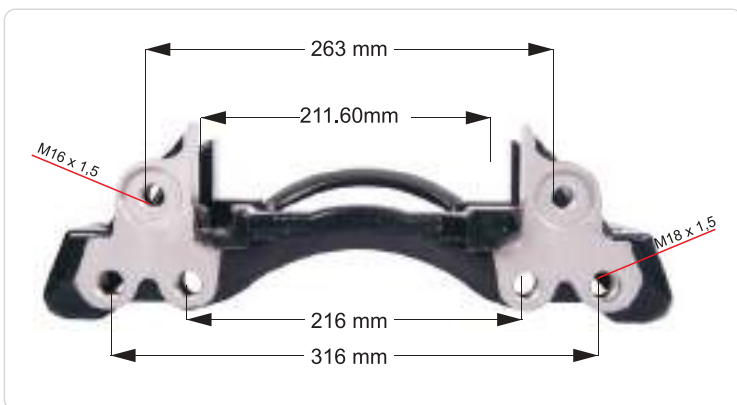

VEHICLES	---		
ARC NO	DESCRIPTION OF GOODS	DIMENSION	PCS
RD 57533	Caliper Carrier - R		1

PART NO	RD 57534	Caliper Carrier L
OEM NO	20514	SAF AXLE