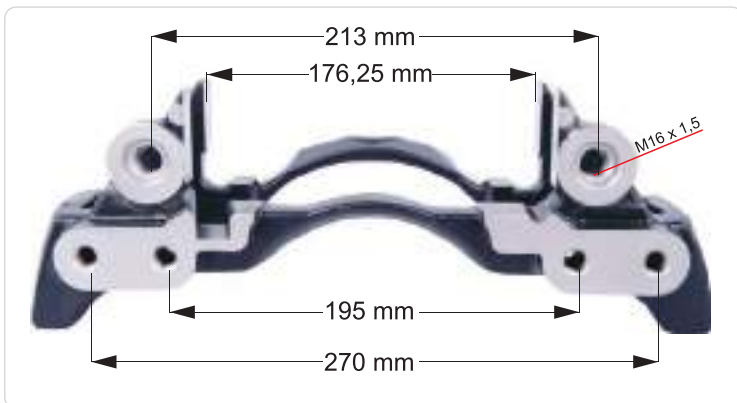

VEHICLES	---		
ARC NO	DESCRIPTION OF GOODS	DIMENSION	PCS
RD 57519	Caliper Carrier - R		1

PART NO RD 57520 **Caliper Carrier L**
OEM NO 20501 **MERCEDES FRONT**