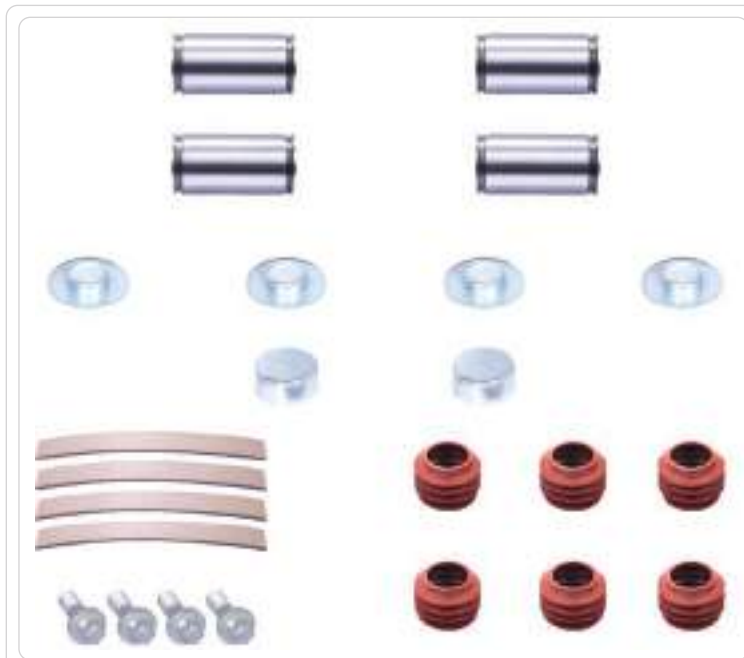

ARC NO	DESCRIPTION OF GOODS	
RD 58263	Caliper Repair Kit Full	1
RD 58225	Caliper Guide & Bush Repair Kit	1

SB5 SERIES

SN5 SERIES

SB6-SB7 SERIES

SN7-SK7 SERIES

SL7-SM7-ST7 SERIES

BENDIX CARRIER

KNORR CARRIER

ELSA SERIES

LISA SERIES

DUCO SERIES

D3 SERIES

DX SERIES

MERITOR CARRIER

PAN 17" SERIES

PAN 19-22" SERIES

DOUBLE PISTON SERIES

MAXX SERIES

1300VG SERIES

WABCO CARRIER

MARK SERIES

MODUL X SERIES

MODUL T SERIES

HALDEX CARRIER

Z-CAM SERIES

IVECO SERIES

HYDRAULIC CARRIER

BPW SERIES