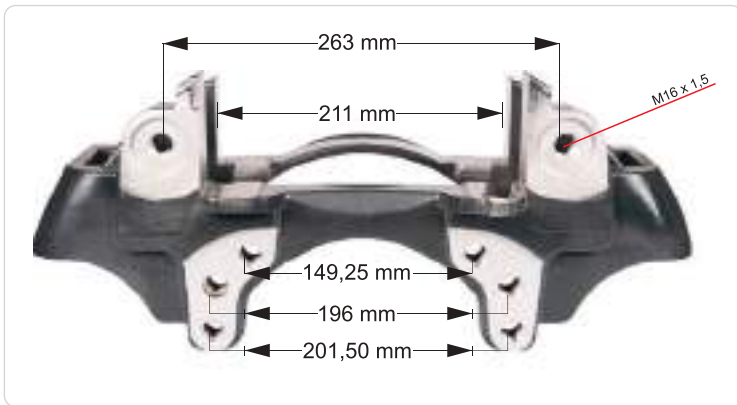

PART NO	RD 57531	Caliper Carrier R
OEM NO	20511	SCHMITZ AXLE