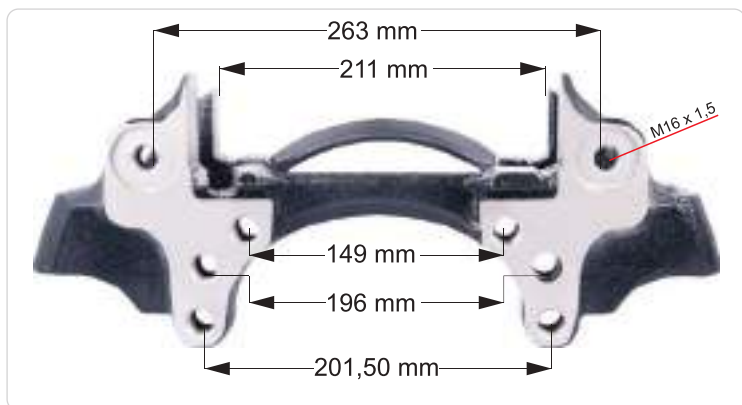

VEHICLES	---		
ARC NO	DESCRIPTION OF GOODS	DIMENSION	PCS
RD 57544	Caliper Carrier - R		1

VEHICLES	---		
ARC NO	DESCRIPTION OF GOODS	DIMENSION	PCS
RD 57545	Caliper Carrier - L		1

VEHICLES	---		
ARC NO	DESCRIPTION OF GOODS	DIMENSION	PCS
RD 57546	Caliper Carrier - R		1

VEHICLES	---		
ARC NO	DESCRIPTION OF GOODS	DIMENSION	PCS
RD 57547	Caliper Carrier - L		1

- SB5 SERIES
- SN5 SERIES
- SB6-SB7 SERIES
- SN7-SK7 SERIES
- SL7-SM7-S17 SERIES
- BENDIX CARRIER
- KNORR CARRIER
- ELSA SERIES
- LISA SERIES
- DUCO SERIES
- D3 SERIES
- DX SERIES
- MERITOR CARRIER
- PAN 17" SERIES
- PAN 19-22" SERIES
- DOUBLE PISTON SERIES
- MAXX SERIES
- 1300VG SERIES
- WABCO CARRIER
- MARK SERIES
- MODUL X SERIES
- MODUL T SERIES
- HALDEX CARRIER
- Z-CAM SERIES
- IVECO SERIES
- HYDRAULIC CARRIER
- BPW SERIES