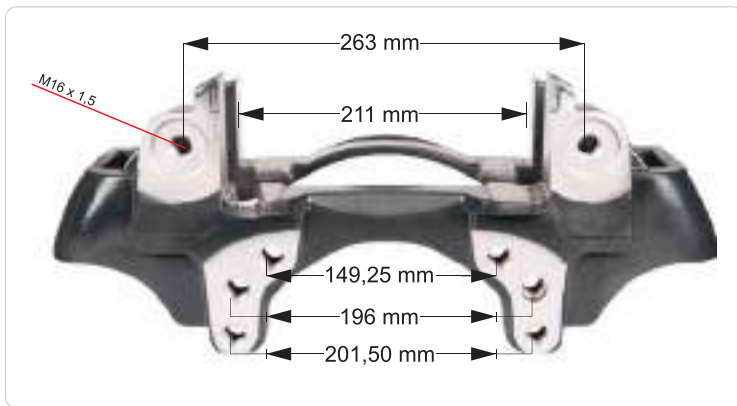

VEHICLES	---		
ARC NO	DESCRIPTION OF GOODS	DIMENSION	PCS
RD 57531	Caliper Carrier - R		1

PART NO	RD 57532	Caliper Carrier L
OEM NO	20512	SCHMITZ AXLE