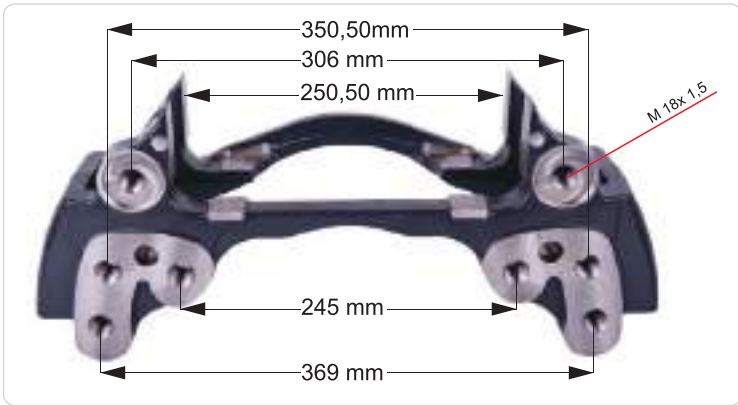

PART NO RD 57823 **Caliper Carrier**
OEM NO MCK1185/30504 **ROR AXLE**