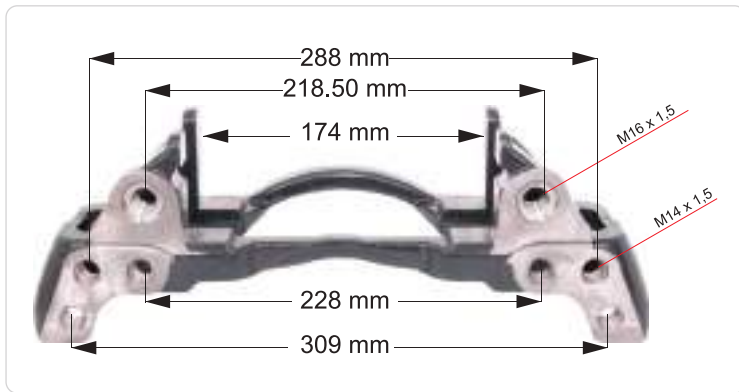

PART NO	RD 57220	Caliper Carrier
OEM NO	K005606/10501	MAN 12-180