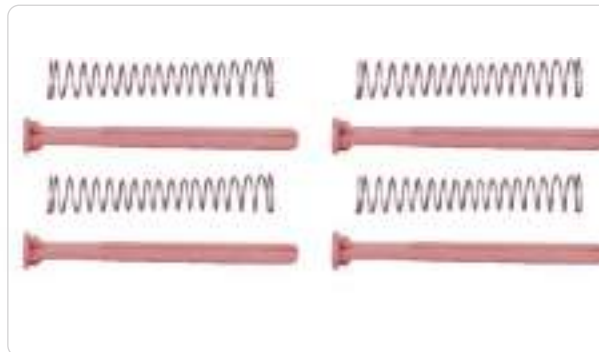

VEHICLES -----

PART NO RD 57946 **Caliper Bearing Cap**
OEM NO 3591