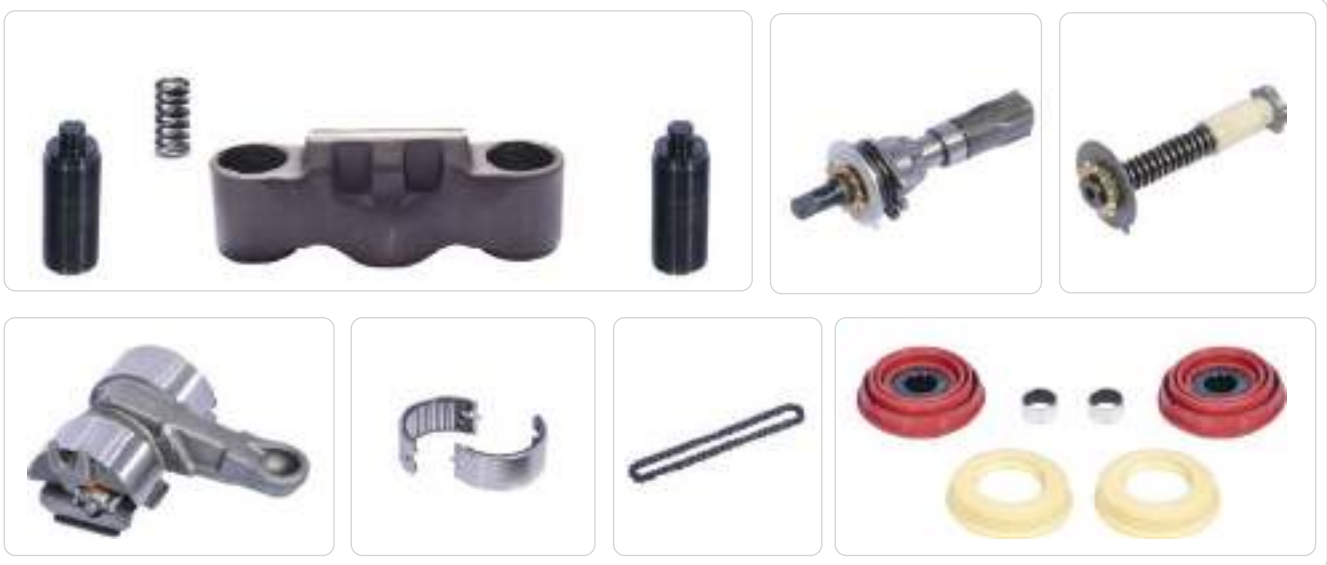

PART NO RD 57390 Caliper Repair Kit Complete

ARC NO	DESCRIPTION OF GOODS	ARC NO	DESCRIPTION OF GOODS
RD 57174	Trust Part With Bellow	2	RD 08384 Adjusting Mechanism Shaft
RD 57175	Shaft Body Dust Rubber	2	RD 08403 Pinion Shaft
RD 58152	Bushing	2	RD 08404 Calibration Bolt
RD 08441	Caliper Bridge Assembly	1	RD 58339 Spring
RD 57355	Leveller	1	
RD 57332	Roller Bearing Set	1	
RD 08352	Calibration Shaft Chain	1	

SB5 SERIES
SN5 SERIES
SB6-SB7 SERIES
SN7-SK7 SERIES
SL7-SM7-S17 SERIES
BENDIX CARRIER
KNORR CARRIER
ELSA SERIES
LISA SERIES
DUOCO SERIES
D3 SERIES
DX SERIES
MERITOR CARRIER
PAN 17" SERIES
PAN 19-22" SERIES
DOUBLE PISTON SERIES
MAXX SERIES
1300VG SERIES
WABCO CARRIER
MARK SERIES
MODUL X SERIES
MODUL T SERIES
HALDEX CARRIER
Z-CAM SERIES
IVECO SERIES
HYDRAULIC CARRIER
BPW SERIES