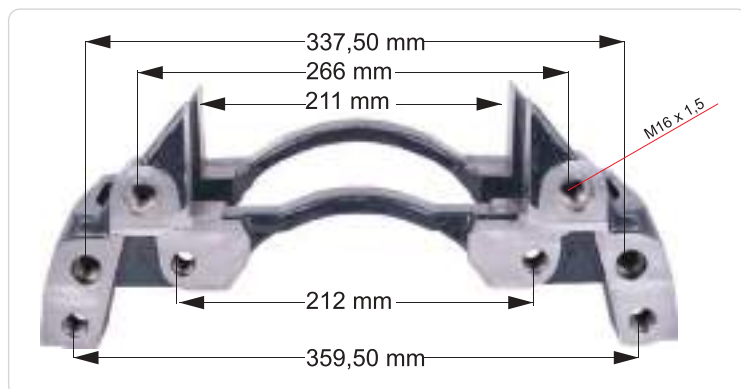

PART NO RD 57229 **Caliper Carrier**
OEM NO K001105/10514 **BPW AXLE**