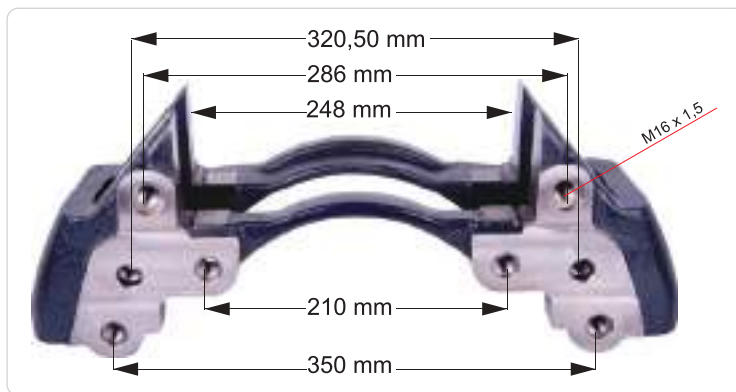

VEHICLES	---		
ARC NO	DESCRIPTION OF GOODS	DIMENSION	PCS
RD 57224	Caliper Carrier		1

PART NO RD 09543 **Caliper Carrier**
OEM NO K000027/10507 **MB AXOR**