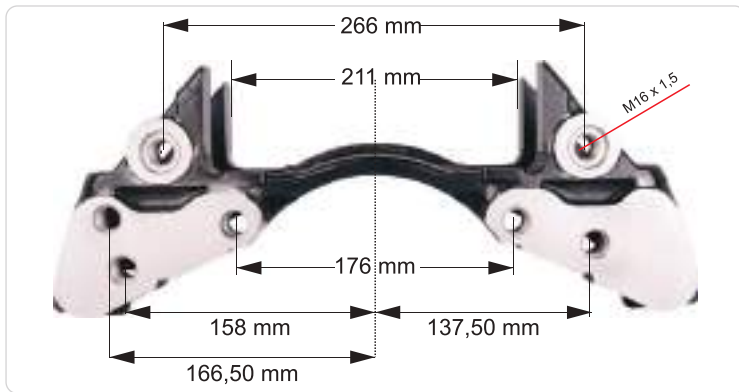

PART NO RD 57240 **Caliper Carrier**
OEM NO K004206/10524 **BPW AXLE - L**