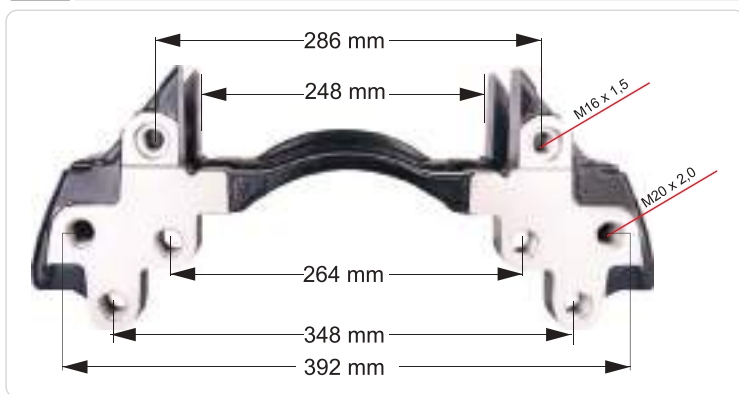

VEHICLES	---		
ARC NO	DESCRIPTION OF GOODS	DIMENSION	PCS
RD 57242	Caliper Carrier		1

PART NO RD 57243 **Caliper Carrier**
OEM NO K108814K50 - K001510/10527 **IVECO TRUCK**