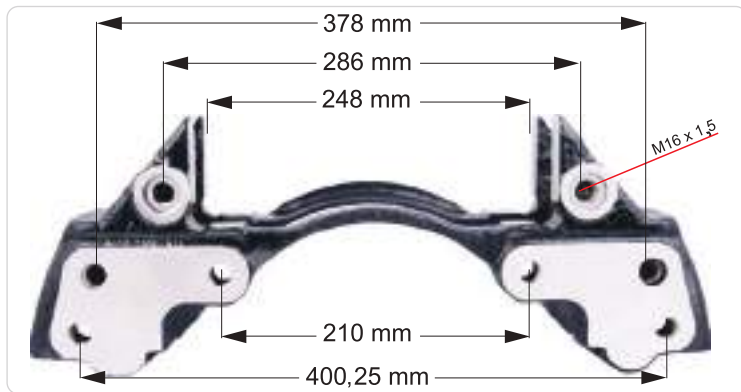

PART NO RD 57253 **Caliper Carrier**
OEM NO 10536 **MB OLD MODEL FRONT**