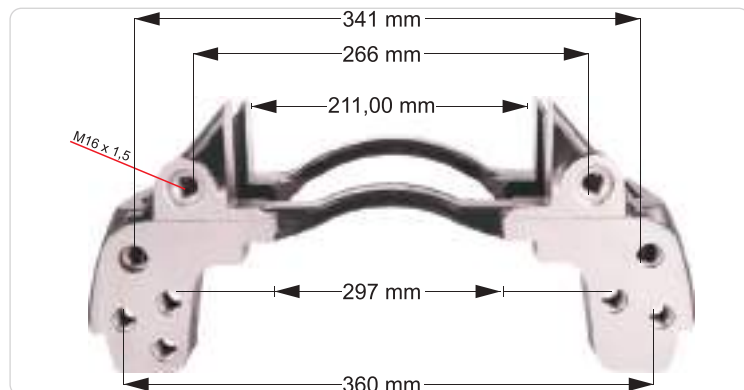

**PART NO** RD 57247 **Caliper Carrier R**  
**OEM NO** K002314/10530 **IVECO TRUCK**

VEHICLES	---		
ARC NO	DESCRIPTION OF GOODS	DIMENSION	PCS
RD 57247	Caliper Carrier		1

**PART NO** RD 57248 **Caliper Carrier L**  
**OEM NO** K002313/10531 **IVECO TRUCK**