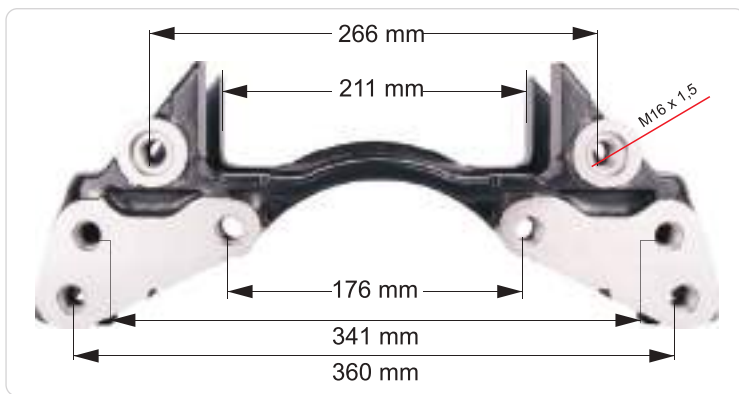

VEHICLES	---		
ARC NO	DESCRIPTION OF GOODS	DIMENSION	PCS
RD 57240	Caliper Carrier		1

PART NO RD 57241 **Caliper Carrier**
OEM NO K001494/10525 **MERCEDES ATEGO**