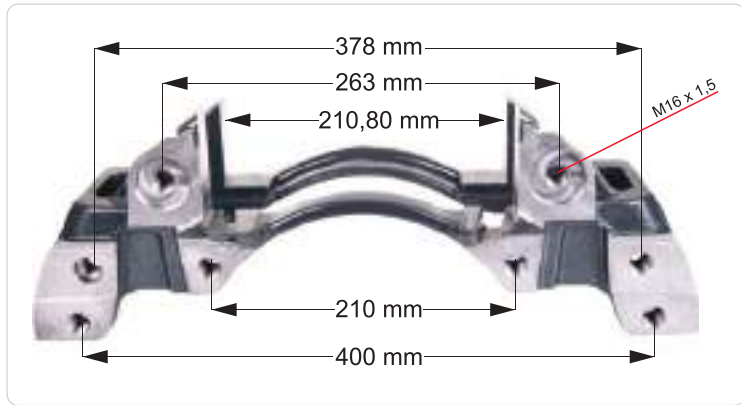

**PART NO** RD 57530 **Caliper Carrier L**  
**OEM NO** 20510

VEHICLES	---		
ARC NO	DESCRIPTION OF GOODS	DIMENSION	PCS
RD 57525	Caliper Carrier - R		1

VEHICLES	---		
ARC NO	DESCRIPTION OF GOODS	DIMENSION	PCS
RD 57526	Caliper Carrier - L		1