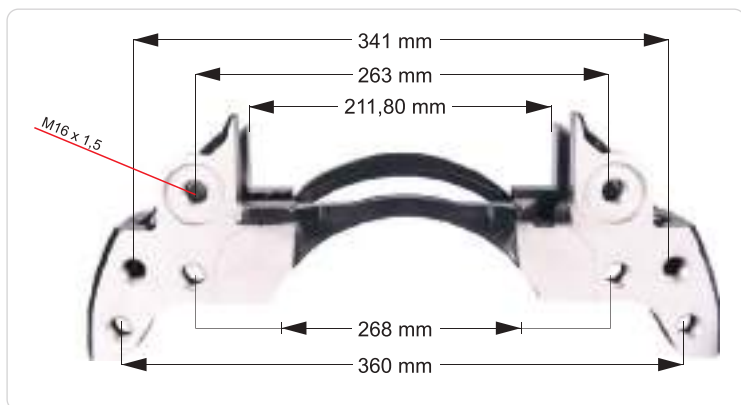

VEHICLES			
ARC NO	DESCRIPTION OF GOODS	DIMENSION	PCS
RD 57535	Caliper Carrier - R		1

VEHICLES			
ARC NO	DESCRIPTION OF GOODS	DIMENSION	PCS
RD 57536	Caliper Carrier - L		1

VEHICLES			
ARC NO	DESCRIPTION OF GOODS	DIMENSION	PCS

VEHICLES			
ARC NO	DESCRIPTION OF GOODS	DIMENSION	PCS
RD 57538	Caliper Carrier - L		1

- SB5 SERIES
- SN5 SERIES
- SB6-SB7 SERIES
- SN7-SK7 SERIES
- SL7-SM7-S17 SERIES
- BENDIX CARRIER
- KNORR CARRIER
- ELSA SERIES
- LISA SERIES
- DUCO SERIES
- D3 SERIES
- DX SERIES
- MERITOR CARRIER
- PAN 17" SERIES
- PAN 19-22" SERIES
- DOUBLE PISTON SERIES
- MAXX SERIES
- 1300VG SERIES
- WABCO CARRIER
- MARK SERIES
- MODUL X SERIES
- MODUL T SERIES
- HALDEX CARRIER
- Z-CAM SERIES
- IVECO SERIES
- HYDRAULIC CARRIER
- BPW SERIES