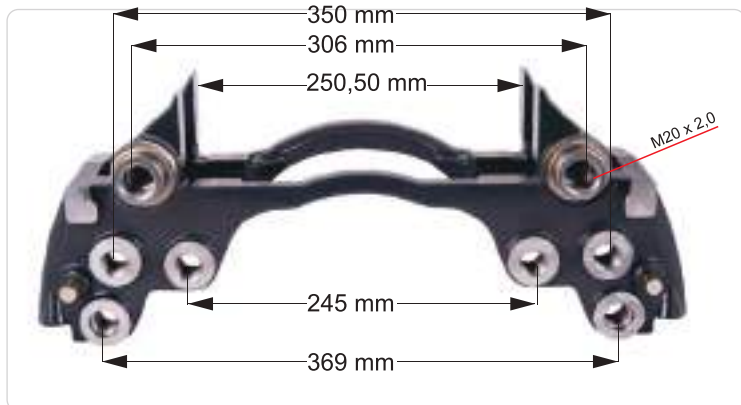

PART NO RD 57824 **Caliper Carrier**
OEM NO 68322778/30505 **VOLVO D DUCO**