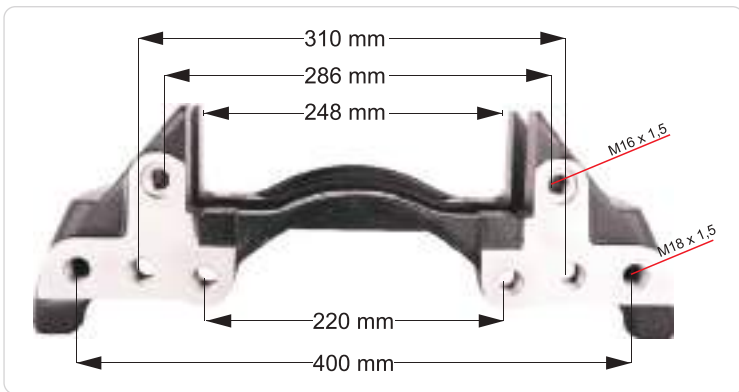

VEHICLES	---		
ARC NO	DESCRIPTION OF GOODS	DIMENSION	PCS
RD 57249	Caliper Carrier		1

PART NO RD 57250 **Caliper Carrier**
OEM NO K001521/10533 **BPW AXLE**