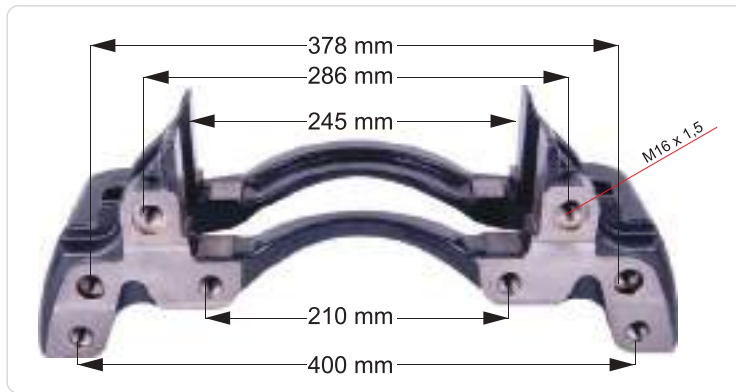

VEHICLES	MB 000 423 1006		
ARC NO	DESCRIPTION OF GOODS	DIMENSION	PCS
RD 57222	Caliper Carrier		1

PART NO RD 57223 **Caliper Carrier**
OEM NO K046498K50/10505 **MB NEW 4140 FRONT**