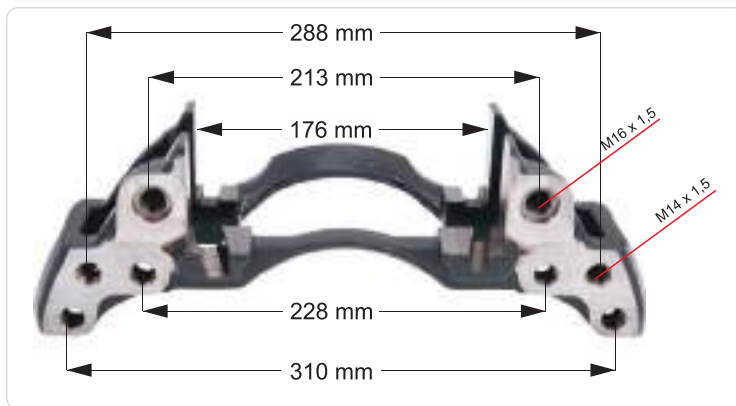

VEHICLES	---		
ARC NO	DESCRIPTION OF GOODS	DIMENSION	PCS
RD 57521	Caliper Carrier - R		1

PART NO	RD 57522	Caliper Carrier L
OEM NO	20503	12-153 MAN