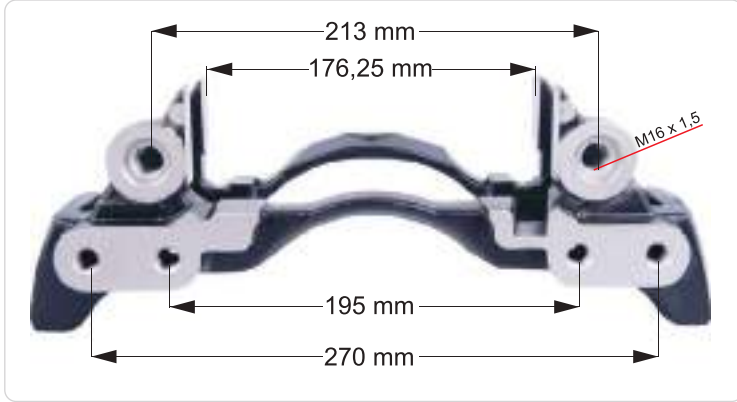

VEHICLES	---		
ARC NO	DESCRIPTION OF GOODS	DIMENSION	PCS
RD 57549	Caliper Carrier - L		1

PART NO RD 57519 **Caliper Carrier R**
OEM NO 20500 **MERCEDES FRONT**