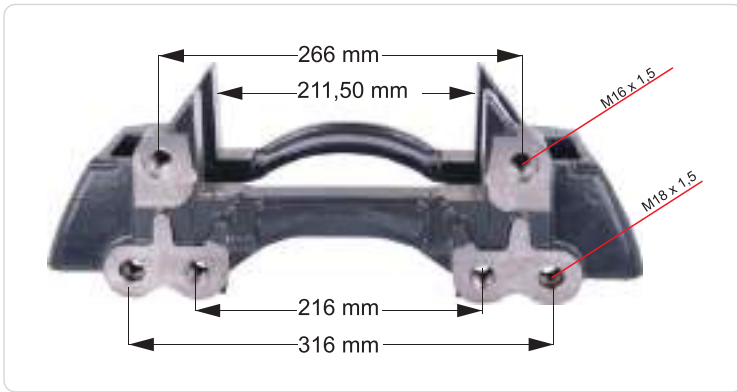

VEHICLES	SCANIA 1756388		
ARC NO	DESCRIPTION OF GOODS	DIMENSION	PCS
RD 09544	Caliper Carrier		1

PART NO 10510 **Caliper Carrier**
OEM NO K015308 **SAF AXLE**