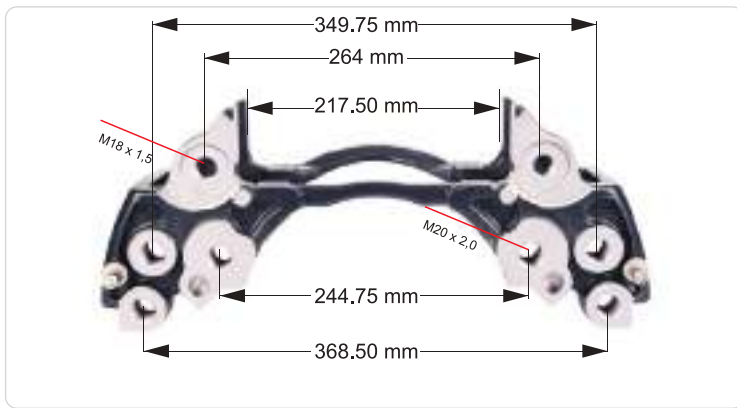

PART NO RD 57831 **Caliper Carrier**
OEM NO 30511 **ROR AXLE**

PART NO RD 57833 **Caliper Carrier**
OEM NO MCK1319/30513 **VOLVO FH16**

PART NO RD 57834 **Caliper Carrier**
OEM NO 30514 **RENAULT 380-400**

PART NO RD 57835 **Caliper Carrier**
OEM NO 30515 **RENAULT MIDLINER 210**

VEHICLES	---		
ARC NO	DESCRIPTION OF GOODS	DIMENSION	PCS
RD 57831	Caliper Carrier		1

VEHICLES	VOLVO 85109887 - RENAULT 5001 866 988		
ARC NO	DESCRIPTION OF GOODS	DIMENSION	PCS
RD 57832	Caliper Carrier		1
RD 57807	Pin Bolt	M18 x 1,50 x 120 mm	1
RD 57799	Pin Bolt	M18 x 1,50 x 80 mm	1

VEHICLES	---		
ARC NO	DESCRIPTION OF GOODS	DIMENSION	PCS
RD 57834	Caliper Carrier		1

VEHICLES	---		
ARC NO	DESCRIPTION OF GOODS	DIMENSION	PCS
RD 57835	Caliper Carrier		1