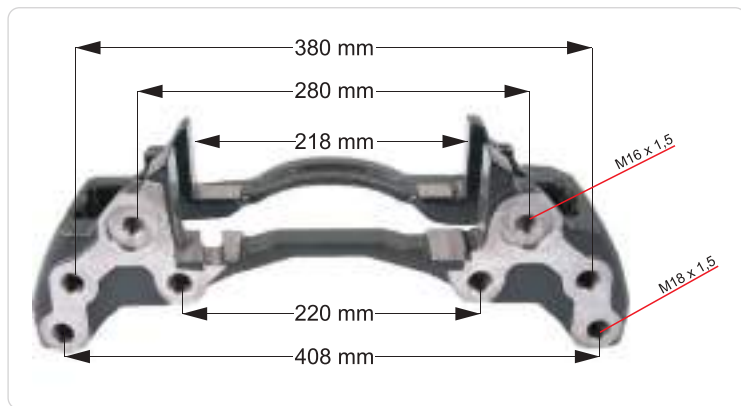

PART NO RD 57528 **Caliper Carrier R**
OEM NO 20509 **SAF AXLE**