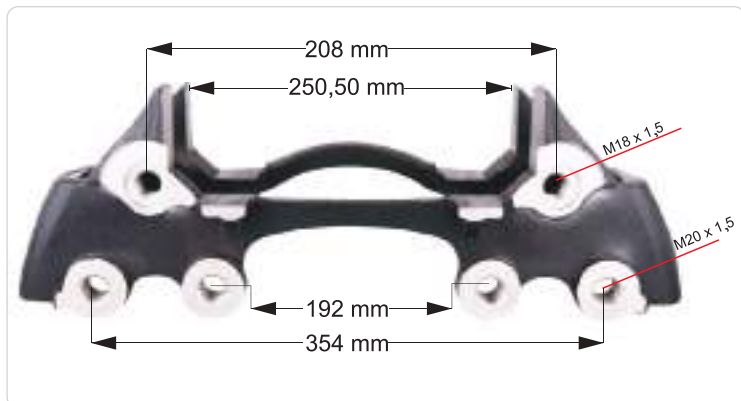

PART NO RD 57836 **Caliper Carrier**

OEM NO 30516 **RENAULT PREMIUM**

PART NO RD 57838 **Caliper Carrier**

OEM NO MCK1384/30518 **ROR AXLE**