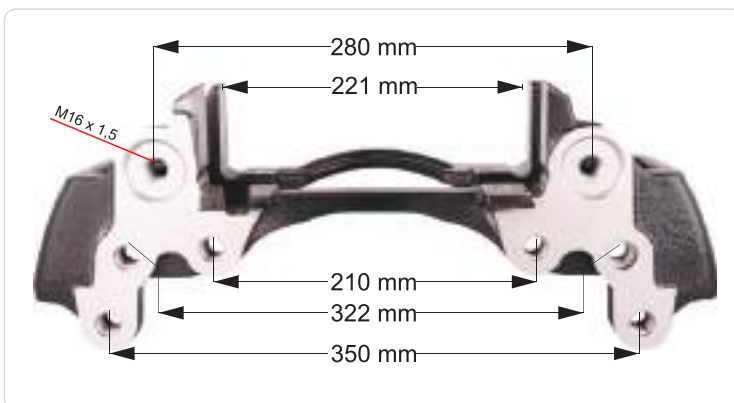

VEHICLES	---		
ARC NO	DESCRIPTION OF GOODS	DIMENSION	PCS
RD 57539	Caliper Carrier - R		1

VEHICLES	---		
ARC NO	DESCRIPTION OF GOODS	DIMENSION	PCS
RD 57541	Caliper Carrier - L		1

VEHICLES	MB 000 423 2206		
ARC NO	DESCRIPTION OF GOODS	DIMENSION	PCS
RD 57542	Caliper Carrier - R		1

VEHICLES	MB 000 423 2306		
ARC NO	DESCRIPTION OF GOODS	DIMENSION	PCS
RD 57543	Caliper Carrier - L		1