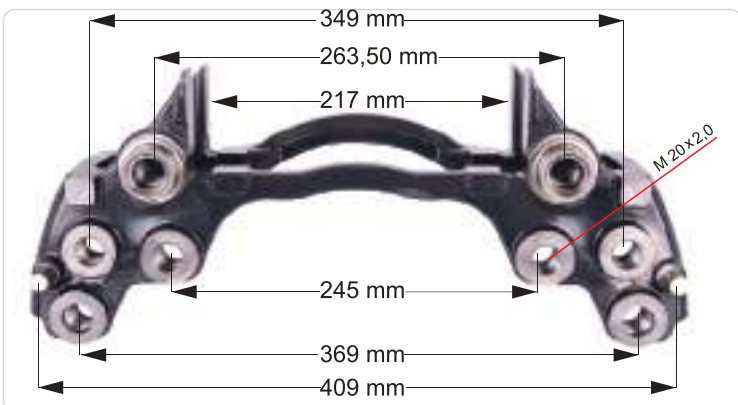

PART NO RD 57819 **Caliper Carrier**
OEM NO 68323539/30500 **VOLVO C DUCO**

PART NO RD 57820 **Caliper Carrier**
OEM NO BDA443/30501 **MB 403 BUS**