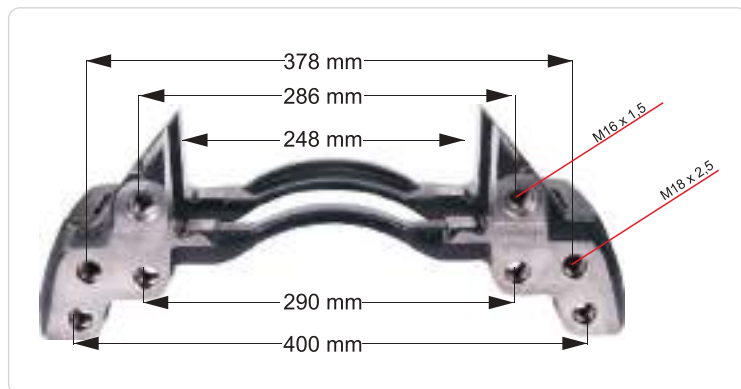

PART NO RD 57228 **Caliper Carrier**
OEM NO K015308/10513 **DAF TRUCK**