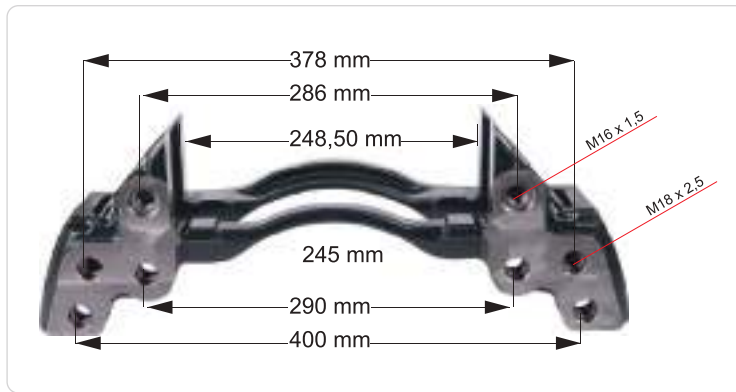

VEHICLES	MB 000 421 5706		
ARC NO	DESCRIPTION OF GOODS	DIMENSION	PCS
RD 57223	Caliper Carrier		1

PART NO RD 57224 **Caliper Carrier**
OEM NO 10506 **SCANIA NEW MODEL**