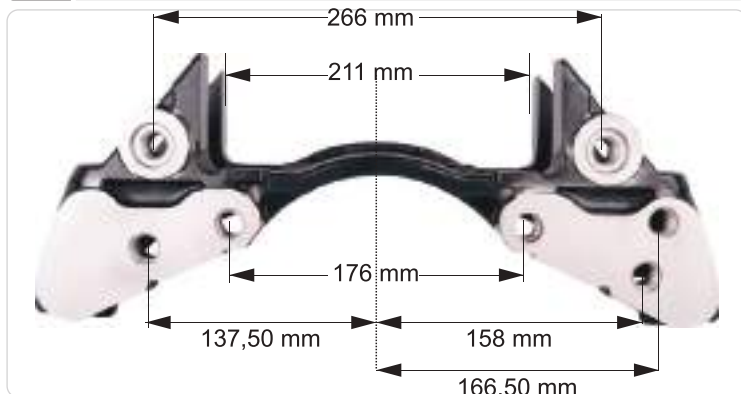

VEHICLES	---		
ARC NO	DESCRIPTION OF GOODS	DIMENSION	PCS
RD 57238	Caliper Carrier		1

PART NO RD 57239 **Caliper Carrier**
OEM NO K001497/10523 **BPW AXLE - R**