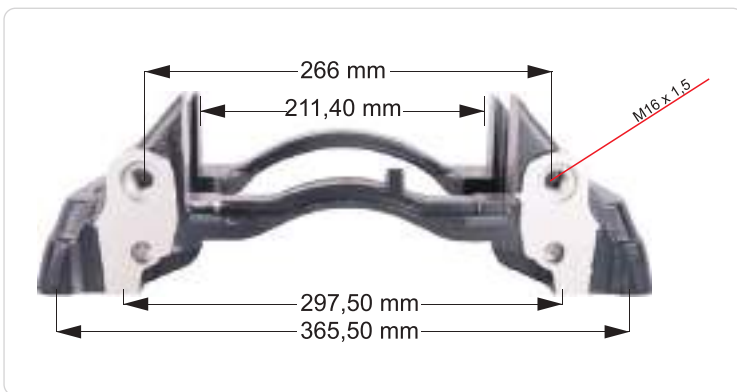

VEHICLES	---		
ARC NO	DESCRIPTION OF GOODS	DIMENSION	PCS
RD 57227	Caliper Carrier		1

PART NO RD 09545 **Caliper Carrier**
OEM NO K004679/10511 **BPW AXLE**