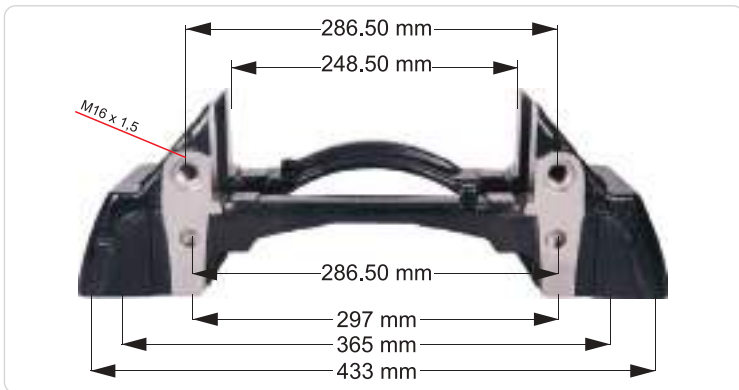

VEHICLES	---		
ARC NO	DESCRIPTION OF GOODS	DIMENSION	PCS
RD 57232	Caliper Carrier		1

PART NO RD 57233 **Caliper Carrier**
OEM NO K004680/10518 **BPW AXLE**

VEHICLES	BPW 01.303.88.57.0		
ARC NO	DESCRIPTION OF GOODS	DIMENSION	PCS
	Caliper Carrier		1