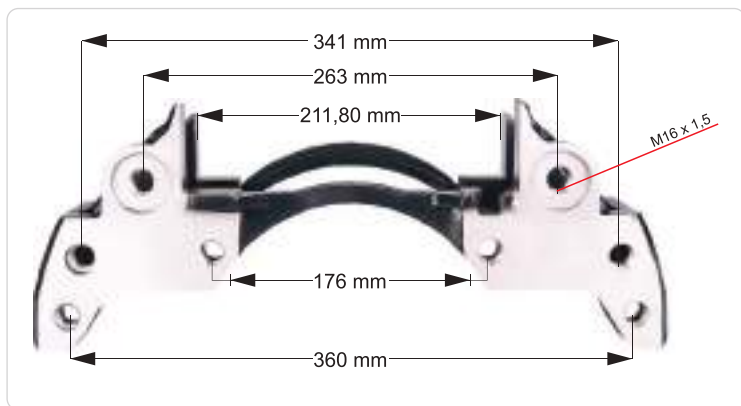

PART NO RD 57535 **Caliper Carrier R**
OEM NO 20515 **SAF AXLE**

PART NO RD 57536 **Caliper Carrier L**
OEM NO 20516 **SAF AXLE**