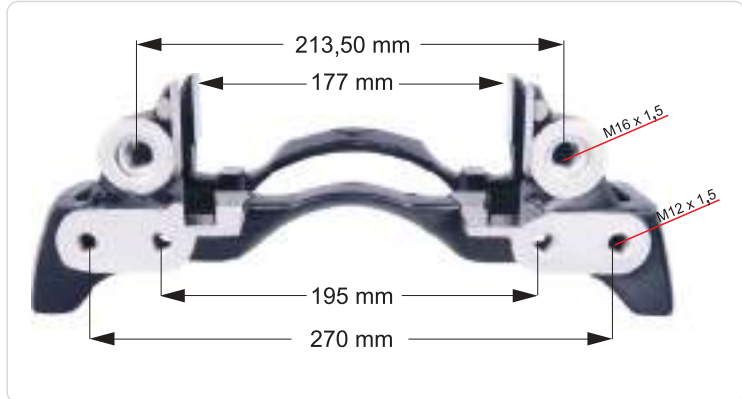

PART NO RD 57550 **Caliper Carrier**
OEM NO 20529 **MERCEDES REAR**

PART NO RD 57527 **Caliper Carrier**
OEM NO 20508 **RENAULT MIDLUM**