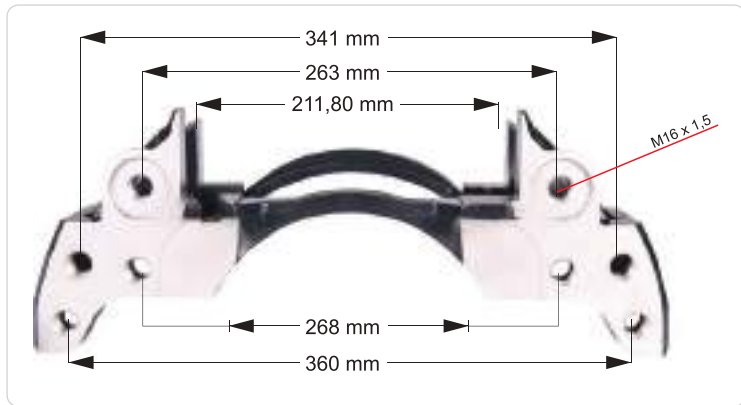

PART NO RD 57538 **Caliper Carrier L**
OEM NO 20518 **SAF AXLE**