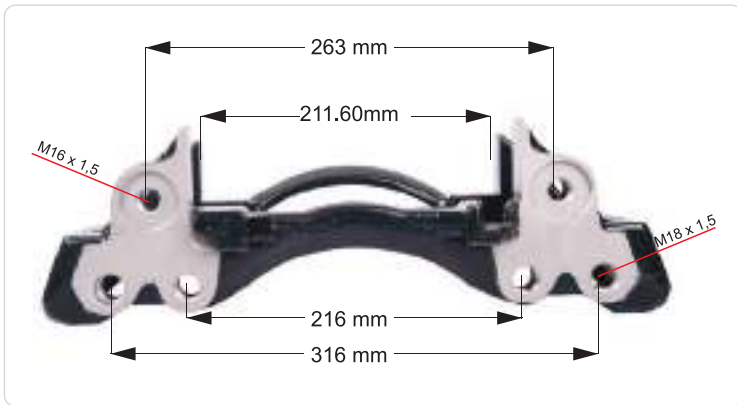

VEHICLES	---		
ARC NO	DESCRIPTION OF GOODS	DIMENSION	PCS
RD 57532	Caliper Carrier - L		1

PART NO	RD 57533	Caliper Carrier R
OEM NO	20513