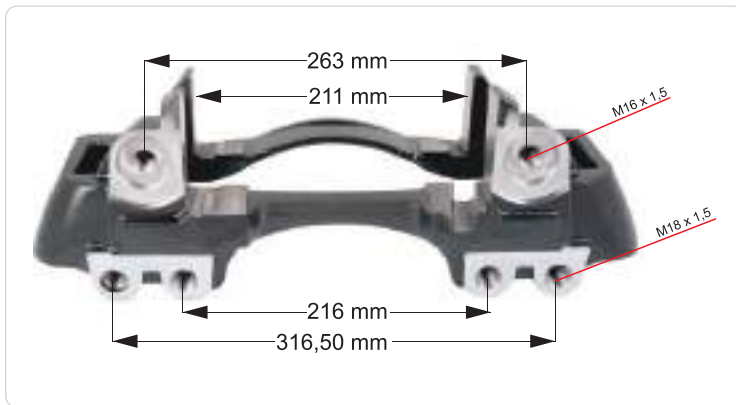

VEHICLES	---		
ARC NO	DESCRIPTION OF GOODS	DIMENSION	PCS
RD 57522	Caliper Carrier - L		1

PART NO	RD 57523	Caliper Carrier R
OEM NO	20504	SAF AXLE