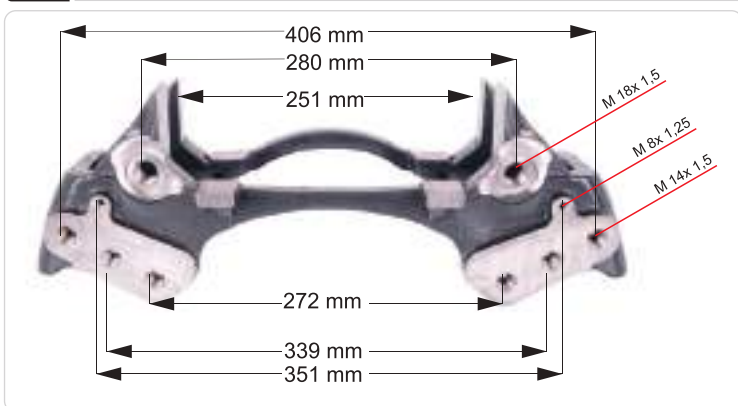

PART NO RD 57821 **Caliper Carrier**
OEM NO 68323673 - 68323675 - 68323676/30502 **RENAULT 420**