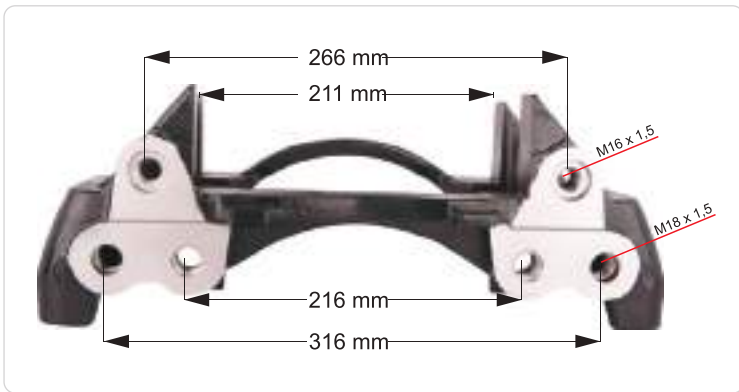

VEHICLES	---		
ARC NO	DESCRIPTION OF GOODS	DIMENSION	PCS
RD 57250	Caliper Carrier		1

PART NO RD 57251 **Caliper Carrier**
OEM NO K0015378/10534 **SAF AXLE**