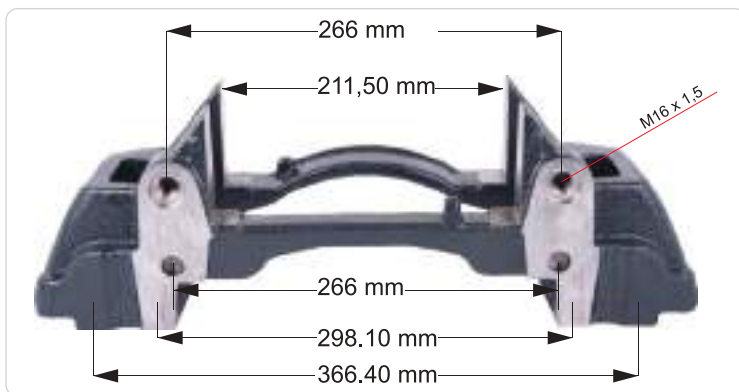

PART NO	RD 57221	Caliper Carrier
OEM NO	K012619/10503	BPW AXLE