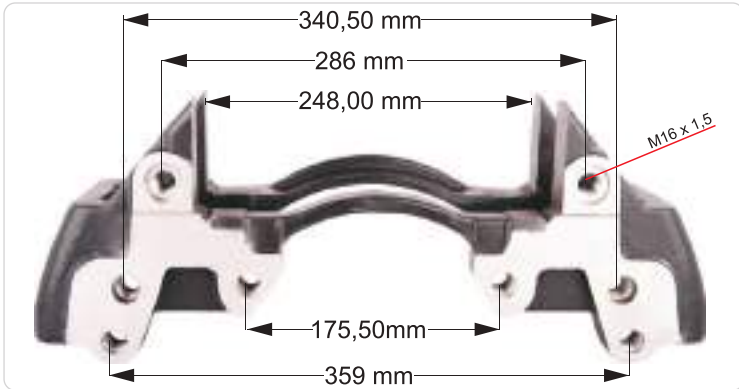

PART NO RD 57249 **Caliper Carrier**
OEM NO K001275/10532 **BPW AXLE**