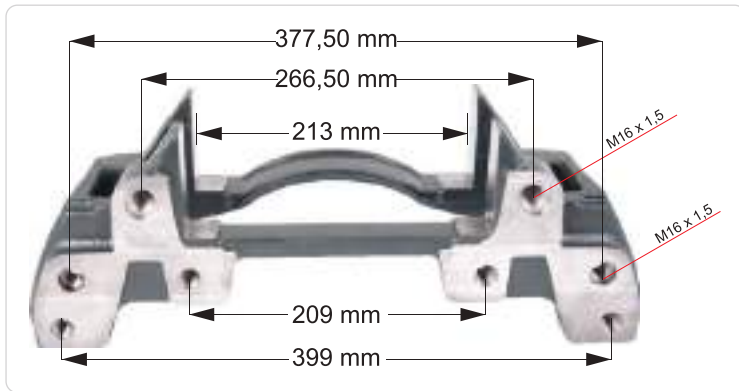

PART NO	RD 57219	Caliper Carrier
OEM NO	K004099/10500	BPW AXLE