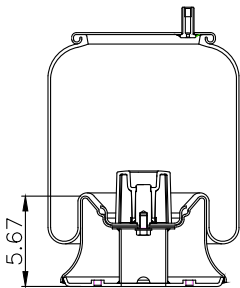

161342

Product ID: 161342

Weight: 12,00 kg (26,46 lbs)

QIP (pcs): 30

OEM Ref.

Hendrickson	C20413 / S20124
Loadguard	SC2759
Navistar/ Fleetrite	FLT1R12375
Volvo	85101155

CROSS Ref.

Contitech	9 10-19 P 435
Firestone	1T15MM-9
Firestone Part No	W01-358-9265
Goodyear	1R12-375
Automann	1DK23L-9265
Taurus	6387
Triangle	8435
Fleet Pride	AS9265