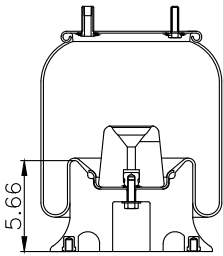

Product ID: 161431

Weight: 6,75 kg (14,85 lbs)

QIP (pcs): 42

OEM Ref.

Ridewell
Loadguard
Granning

1003589245C
SC2134
6396

CROSS Ref.

Contitech
Firestone

9 10-19 P 390
W01-358-9245