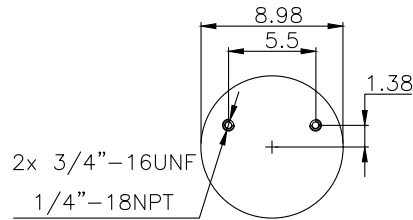

Product ID: 161328

Weight: 9,28 kg (20,41 lbs)

QIP (pcs): 37

OEM Ref.

SAF HOLLAND (Neway) 90557332

CROSS Ref.

Contitech
Firestone
Firestone Part No
Automann
Fleet Pride

9 10-17.5 A 930
1T15M-7.5
W01-358-9974
1DK23P-9974
AS9974