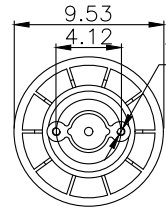

1/4" - 18NPT

1/2" - 13UNC

Product ID: 161335

Weight: 4,89 kg (10,75 lbs)

QIP (pcs): 57

**OEM Ref.**

Kenworth K-303-16  
SAF HOLLAND (Neway) 90557250

**CROSS Ref.**