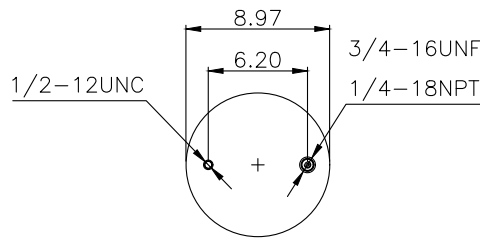

Product ID: 161149

Weight: 7,32 kg (16,10 lbs)

QIP (pcs): 32

OEM Ref.

Watson & Chalin AS-0057

CROSS Ref.

Contitech	9 10-21 P 448
Firestone	1T15M-11
Firestone Part No	W01-358-9370
Goodyear	1R12-580
Airtech	39370 CPP
Automann	1DK23N-9370
Taurus	6373
Triangle	8448
Fleet Pride	AS9370