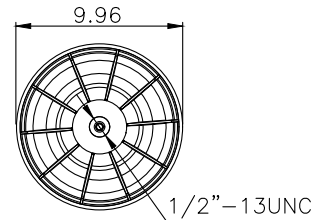

Product ID: 161339

Weight: 5,62 kg (12,36 lbs)

QIP (pcs): 36

OEM Ref.

Loadguard
Mack
Navistar/ Fleetrite
Volvo

SC2757
57QL54M
FLT1R12615
3934599 / 8079902 /
8084296 / 8097092 /
20505399 / 20733034

CROSS Ref.

Contitech
Firestone
Firestone Part No
Goodyear
Airtech
Automann
Triangle
Fleet Pride

9 10-16 P 449
1T15M-6
W01-358-8829
1R12-615 / -405
38829 CPP
1DK23K-8829
8449
AS8829