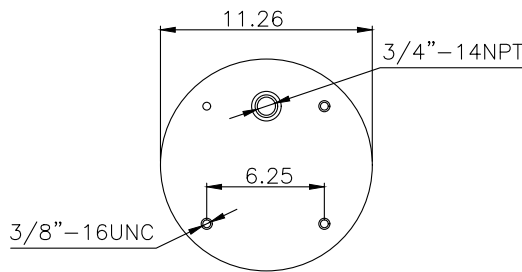

Product ID: 171208

Weight: 8,48 kg (18.65 lbs)

QIP (pcs): 54

OEM Ref.

Ridewell 1003586805C

CROSS Ref.

Contitech FD 530-30 532
Firestone 21-2
Firestone Part No W01-358-6805
Goodyear 2B14-462