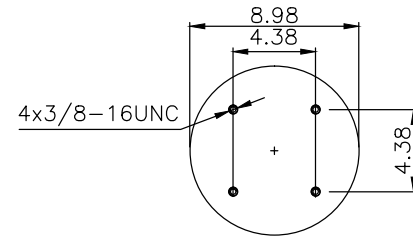

Product ID: 171035

Weight: 7,20 kg (15,84 lbs)

QIP (pcs): 36

OEM Ref.

Loadguard SC2784
Hendrickson 003316
B-14487
Watson & Chalin AS-0168-G

CROSS Ref.

Contitech FT 330-29 525
Firestone 354
Firestone Part No W01-358-8033
Goodyear 3B12-312
Goodyear Flex No 578933100
Taurus 6334
Triangle AS-4525
TRP AS80330
Automann SP3B22R-8033