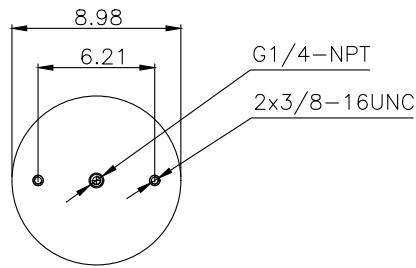

210122

Product ID: 171312

Weight: 2,14 kg (4.70 lbs)

QIP (pcs): 192

OEM Ref.

CROSS Ref.

Firestone
Firestone

26C
W01-358-7504