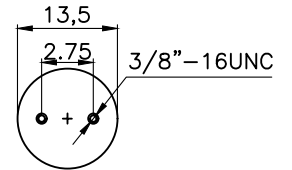

171031

210162

210161

Product ID: 171031

Weight: 2,50 kg (5,50 lbs)

QIP (pcs): 60

OEM Ref.

CROSS Ref.