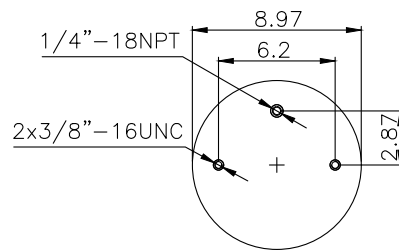

# CONVOLUTED AIR SPRINGS

171172

210359

210290

Product ID: 171172

Weight: 4,26 kg (9,39 lbs)

QIP (pcs): 128

**OEM Ref.**