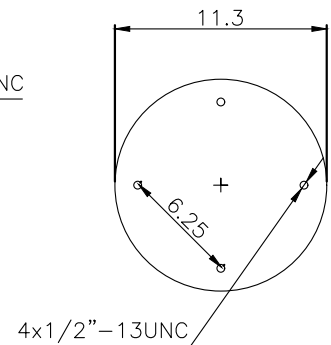

210043

Product ID: 171038

Weight: 10,88 kg (24,00 lbs)

QIP (pcs): 50

OEM Ref.

Watson & Chalin AS-0032

CROSS Ref.

Contitech	FD 530-35 544
Firestone	233-2
Firestone Part No	W01-358-7782
Goodyear	2B14-470
Goodyear Flex No	578923356
TRP	AS77820
Automann	SP2B34RC-7782