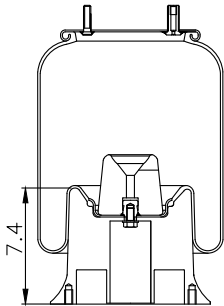

Product ID: 161363

Weight: 9,62 kg (21,21 lbs)

QIP (pcs): 40

OEM Ref.

Dayton	352-9101
Loadguard	SC2038
Navistar	554768C1
Reyco	12883-01
Ridewell	S-5828-C
	S-740-C
SAF HOLLAND (Neway)	90557082
Taurus	AS504-9101
Volvo	85101149
Watson & Chalin	AS-0040

CROSS Ref.

Contitech	9 10-19 P 315
Firestone	1T15M-9
Firestone Part No	W01-358-9101
Goodyear	1R12-103
Automann	1DK23L-9101
Taurus	6364
Triangle	8315
Fleet Pride	AS9101