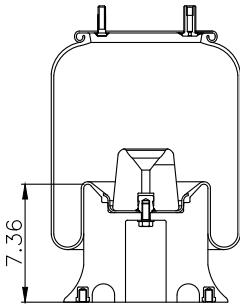

Product ID: 161142

Weight: 7,40 kg (16,28 lbs)

QIP (pcs): 42

OEM Ref.

Dayton	352-9101
Loadguard	SC2038
Navistar/ Fleetrite	554768C1
Reyco	12883-01
Ridewell	S-5828-C / S-740-C / 1003589101C
SAF HOLLAND (Neway)	90557082 / 90557008 / 90557009 / 90557043
Spring Valley	AB-1000AL / AS-8315
Volvo	85101149
Watson & Chalin	AS-0040 / AS-00401F

CROSS Ref.

Contitech	9 10-19 P 315
Firestone	1T15M-9
Firestone Part No	W01-358-9101
Goodyear	1R12-103
Airtech	39101 CPP
Automann	1DK23L-9101
Taurus	6364
Triangle	8315
Fleet Pride	AS9101