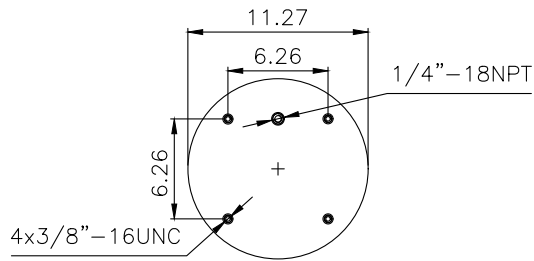

161109

210085

220025

Product ID: 161109

Weight: 11,43 kg (25,14 lbs)

QIP (pcs): 30

OEM Ref.

Hendrickson S7128
Loadguard SC2044
Navistar/ Fleetrite 554777C1 / 1681742C1

CROSS Ref.

Contitech 1110.5-21 A 370
Firestone 1T19L-11
Firestone Part No W01-358-9156
Goodyear 1R14-019 / -025
Automann 1D28C-9156
Taurus 6366
Triangle 8370
Fleet Pride AS9156