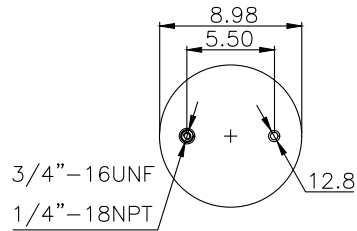

Product ID: 161336

Weight: 6,04 kg (13,28 lbs)

QIP (pcs): 42

OEM Ref.

SAF HOLLAND (Neway) 90557157 / 90557301

CROSS Ref.

Contitech	9 10-17.5 P 548
Firestone	1T15M-7.5
Firestone Part No	W01-358-9935
Goodyear	1R12-532
Automann	1DK23P-9935
Taurus	6391
Triangle	8548
Fleet Pride	AS9935