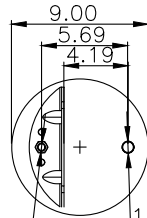

1/4" - 18NPT

1/2" - 13UNC

Product ID: 161335

Weight: 4,89 kg (10,75 lbs)

QIP (pcs): 57

**OEM Ref.**

Kenworth K-303-16  
SAF HOLLAND (Neway) 90557250

**CROSS Ref.**