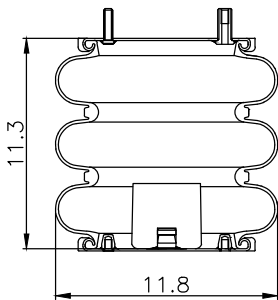

Product ID: 171055

Weight: 8,16 kg (18,00 lbs)

QIP (pcs): 40

OEM Ref.

Link 1103-0056

CROSS Ref.

Contitech	FT 330-29 723
Firestone	38
Firestone Part No	W01-358-7996
Goodyear	3B12-335
Goodyear Flex No	578933100
Airtech	3B-310 / 115037
Triangle	AS-4723
Automann	SP3B22R-7996