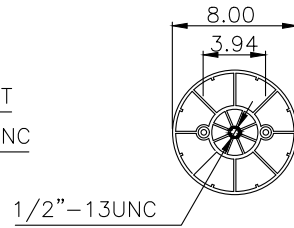

Product ID: 161331

Weight: 5,82kg (12,83lbs)

QIP (pcs): 35

OEM Ref.

CROSS Ref.

Firestone
Firestone Part No

1T15M-9
W01-358-8865