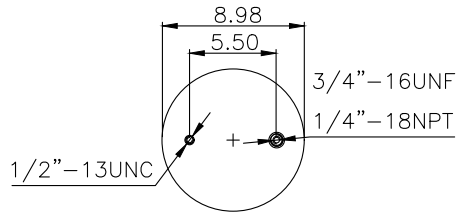

161263

210030

220564

Product ID: 161263

Weight: 4,62kg (10,18lbs)

QIP (pcs): 40

OEM Ref.

SAF HOLLAND (Neway) 90557372 / 50857000 / 90557363

CROSS Ref.

Contitech
Firestone Part No
Automann
Triangle
Fleet Pride

9 10-13.5 P 874
W01-358-9807
1DK231-9807
8874
AS9807