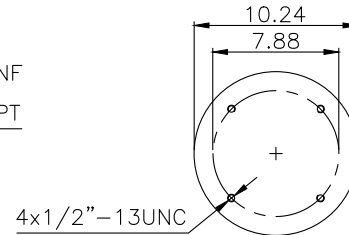

Product ID: 161145

Weight: 8,89 kg (19,55 lbs)

QIP (pcs): 52

OEM Ref.

Dayton	352-9082
Hendrickson	S2066 / S4041 / S11651 / S13159 / B12514-007
Hutchens	H-9630-01
Loadguard	SC2035 / SC2762
Navistar/ Fleetrite	517559C9 / FLT1R12092
Reyco	12882-01
Ridewell	1003589082C
SAF HOLLAND (Neway)	90557006 / 90557027 / 90557054 / 90557075 / 90044200 / 90044647
Spring Valley	AS-8310
Watson & Chalin	AS-0011

CROSS Ref.

Contitech	9 10-16 P 310
Firestone	1T15M-6
Firestone Part No	W01-358-9082
Goodyear	1R12-092 / -509
Automann	1DK23K-9082
Taurus	6363
Triangle	8310
Fleet Pride	AS9082