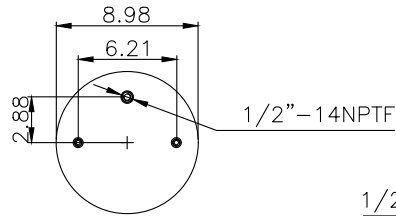

Product ID: 161326

Weight: 6,00kg (13,22lbs)

QIP (pcs): 35

OEM Ref.

Kenworth C81-1003
Peterbilt C81-6000

CROSS Ref.

Contitech 9 10-14 P 577
Firestone Part No W01-358-8813
Automann 1DK231-8813
Triangle 8577
Fleet Pride AS8813