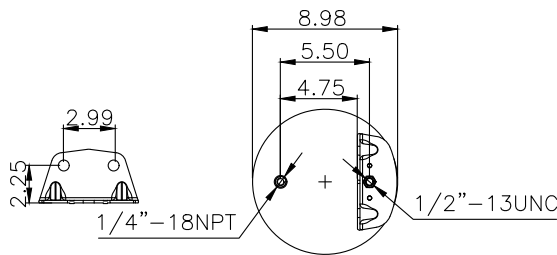

210247

Product ID: 161339

Weight: 5,62 kg (12,36 lbs)

QIP (pcs): 36

OEM Ref.

Loadguard
Mack
Navistar/ Fleetrite
Volvo

SC2757
57QL54M
FLT1R12615
3934599 / 8079902 /
8084296 / 8097092 /
20505399 / 20733034

CROSS Ref.

Contitech
Firestone
Firestone Part No
Goodyear
Airtech
Automann
Triangle
Fleet Pride

9 10-16 P 449
1T15M-6
W01-358-8829
1R12-615 / -405
38829 CPP
1DK23K-8829
8449
AS8829