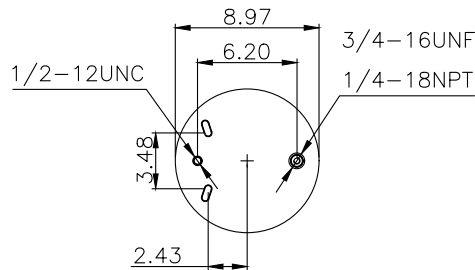

Product ID: 161123

Weight: 6,64kg (14,60 lbs)

QIP (pcs): 36

OEM Ref.

Freightliner 16-15595-000 /
16-14004-000 /
16-13840-000 /
A16-14004-000 /
681-320-0017 /
16-13810-000 /
16-16773-000
Loadguard SC2750
Volvo 85101151

CROSS Ref.

Contitech 9 10S-16 A 382
Firestone 1T15ZR-6
Firestone Part No W01-358-9781
Goodyear 1R12-603
Airtech 39781 C ALU
Automann 1DF23-9781
Triangle 8382
Fleet Pride AS9781