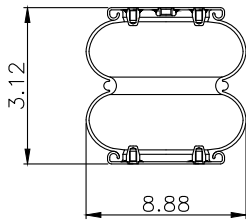

Product ID: 171020

Weight: 2,93 kg (6,46 lbs)

QIP (pcs): 100

OEM Ref.

Ridewell	103586900C
Prevost	63-0173
DINA	AZ-8127-19
Watson & Chalin	AS-0156-1G

CROSS Ref.

Contitech	FD 200-19 319
Firestone Part No	W01-358-6900
Firestone	20CT
Goodyear	2B9-216
Goodyear Flex No	578923202