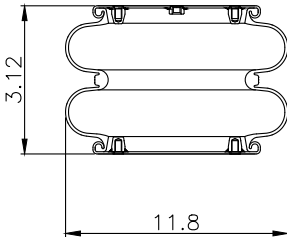

Product ID: 171130

Weight: 4,52 kg (9,94 lbs)

QIP (pcs): 88

OEM Ref.

EZ Ride	8030190
Loadguard	SC2075
Navistar / Fleetrite	1685179C1
Peerless	0550-00001
Ridewell	1003587180C
Saf Holland	57007180
Taurus	AS214-7180

CROSS Ref.

Contitech	FD 330-22 363
Firestone	22
Firestone Part No	W01-358-7180
Goodyear	2B12-425
Goodyear Flex No	578923309
Automann	SP2BB22R-7180
Triangle	AS-4363
TRP	AS71800