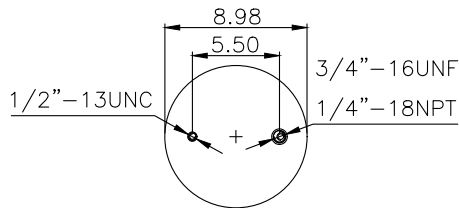

Product ID: 161283

Weight: 6,48 kg (14,25 lbs)

QIP (pcs): 32

OEM Ref.

SAF HOLLAND (Neway) 90557112
Watson & Chalin AS-0061

CROSS Ref.

Contitech	9 10-19 P 384
Firestone	1T15M-9
Firestone Part No	W01-358-9243
Goodyear	1R12-480
Airtech	39243 CPP
Automann	1DK23L-9243
Taurus	6364
Triangle	8384
Fleet Pride	AS9243