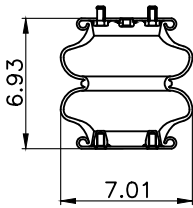

Product ID: 171031

Weight: 2,50 kg (5,50 lbs)

QIP (pcs): 60

OEM Ref.

CROSS Ref.

Firestone Part No

W21-760-0335