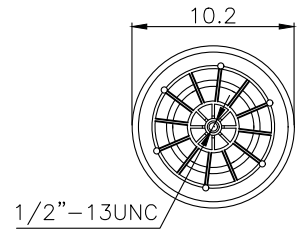

Product ID: 161370

Weight: 5,40 kg (11,90 lbs)

QIP (pcs): 36

OEM Ref.

Hendrickson S-28929

CROSS Ref.

Contitech 9 10-14 A 959
Firestone 1T15M-4
Firestone Part No W01-358-9978
Automann 1DK3231-A959
Fleet Pride AS9978