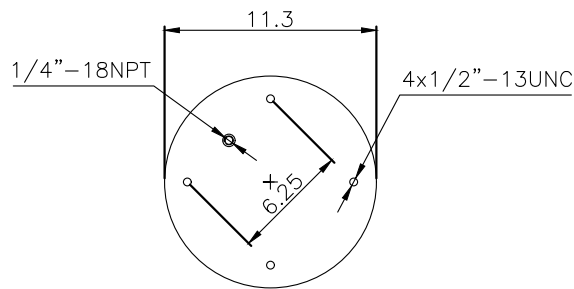

210015

Product ID: 171038

Weight: 10,88 kg (24,00 lbs)

QIP (pcs): 50

OEM Ref.

Watson & Chalin AS-0032

CROSS Ref.

Contitech	FD 530-35 544
Firestone	233-2
Firestone Part No	W01-358-7782
Goodyear	2B14-470
Goodyear Flex No	578923356
TRP	AS77820
Automann	SP2B34RC-7782