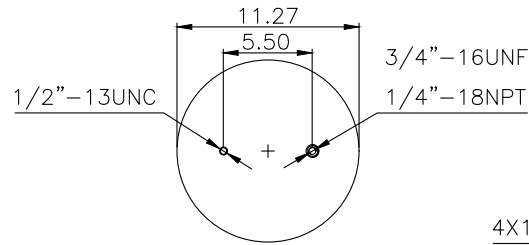

Product ID: 161270

Weight: 9,5kg (20,94lbs)

QIP (pcs): 30

OEM Ref.

SAF HOLLAND (Neway) 90557125

CROSS Ref.

Contitech
Firestone
Firestone Part No
Goodyear
Automann
Taurus
Triangle
Fleet Pride

1110.5-19 A 431
1T19F-9 / 1T19L-9
W01-358-9134
1R13-908 / -137
1DK28B-9134
6383
8431
AS9134