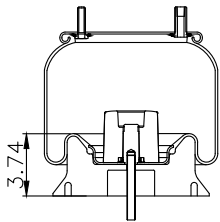

Product ID: 161236

Weight: 5,88kg (12,96lbs)

QIP (pcs): 40

OEM Ref.

SAF HOLLAND (Neway) 90557160 / 90557225 /
90557210
Watson & Chalin AS-0054

CROSS Ref.

Contitech 9 10-12 P 488
Firestone 1T15M-2
Firestone Part No W01-358-9366
Goodyear 1R12-487
Airtech 39366 CPP
Automann 1DK23H-9366
Taurus 6361
Triangle 8488
Fleet Pride AS9366