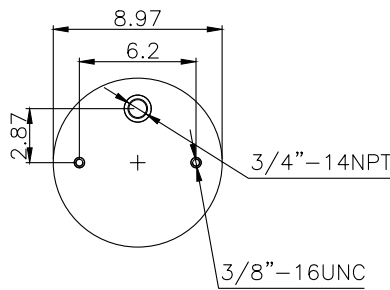

171213

210341

210123

Product ID: 171213

Weight: 4,98 kg (10,95 lbs)

QIP (pcs): 60

**OEM Ref.**

Ez Ride	8030190
Load Guard	SC2075
Navi Star	1685179Cl
Peerless	0550-00001
Saf Holland	570-07-180