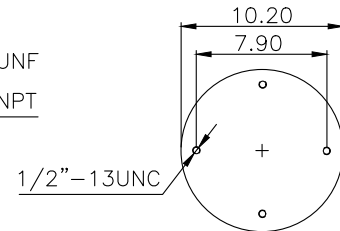

Product ID: 161358

Weight: 8,94 kg (19,71 lbs)

QIP (pcs): 19

OEM Ref.

SAF HOLLAND (Neway) 90557155
90557323

CROSS Ref.

Contitech	1110.5-17 A 377
Firestone	1T19L-9
Firestone Part No	W01-358-9144
Automann	1D28G-9144
Taurus	6365
Triangle	8377
Fleet Pride	AS9144