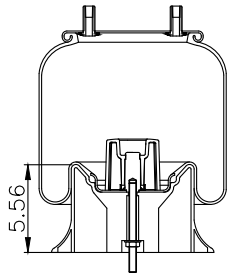

Product ID: 161262

Weight: 6,00kg (13,22lbs)

QIP (pcs): 42

OEM Ref.

Hendrickson S23720

CROSS Ref.

Contitech 9 9-16 P 568
Firestone 1T15L-6
Firestone Part No W01-358-9626
Automann 1DK20J-9626
Taurus 6424
Triangle 8568
Fleet Pride AS9626