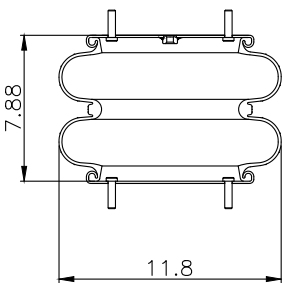

171225

Product ID: 171225

Weight: 6,20 kg (13,64 lbs)

QIP (pcs): 36

OEM Ref.

Dayton	354-7424
Hendrickson	S-13043
Loadguard	SC2024
Saf Holland	90557014
Taurus	AS214-7424
Volvo	3130504
Ridewell	1003587424C
Watson & Chalin	AS-0009

CROSS Ref.

Contitech	FD 330-22 327
Firestone	22
Firestone Part No	W01-358-7424
Goodyear	2B12-300
Vibracoustik	V SP 2 B 22 R-7424