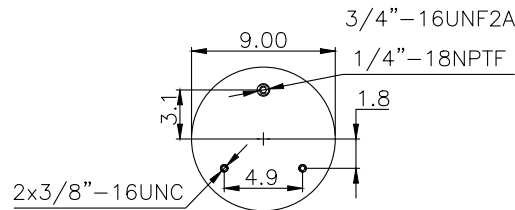

161246

210149

220059

Product ID: 161246

Weight: 9,62 kg (21,16 lbs)

QIP (pcs): 48

OEM Ref.

Hendrickson C20010
Volvo 85101147
Watson / Chalin AS-0084

CROSS Ref.

Contitech 9 10-13.5 S 433
Firestone 1T15VP-4
Firestone Part No W01-358-9270
Goodyear 1R13-119
Airtech 39270 C
Automann 1DK231-9270
Taurus 6385
Triangle 8433
Fleet Pride AS9270