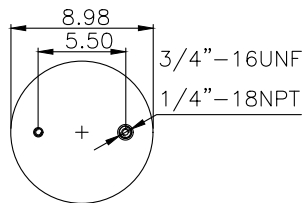

Product ID: 161264

Weight: 7,8kg (17,19lbs)

QIP (pcs): 35

OEM Ref.

SAF HOLLAND (Neway) 90557156 / 905573003

CROSS Ref.

Contitech	9 10-17.5 P 454
Firestone	1T15M-75
Firestone Part No	W01-358-9936
Goodyear	1R12-499
Automann	1DK23P-9936
Taurus	6391
Triangle	8454
Fleet Pride	AS9936