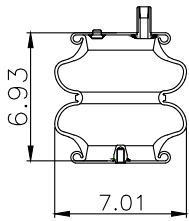

Product ID: 171030

Weight: 1,90 kg (4,19 lbs)

QIP (pcs): 60

OEM Ref.

CROSS Ref.

Firestone Part No

A01-760-6401