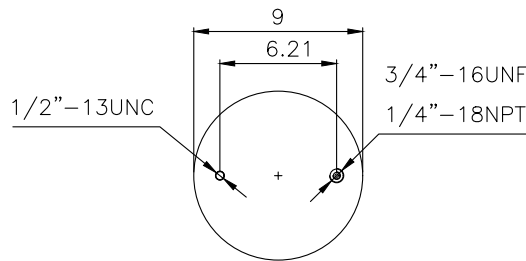

210053

Product ID: 171014

Weight: 5,84 kg (12,86 lbs)

QIP (pcs): 60

OEM Ref.

Dayton	354-7410
Hendrickson	S-10170
Loadguard	SC2023
Saf Holland	57007410
Volvo	85101158
Watson & Chalin	AS-0136
Ridewell	1003587410C
Freightliner	16-11378-000

CROSS Ref.

Contitech	FD 330-22 331
Firestone	22C
Firestone Part No	W01-358-7410
Goodyear	2B12-406
Goodyear Flex No	578923309
Airtech	2B-301 / 113334
Vibracoustic	V SP 2 B 22 R-7410
TRP	AS74100