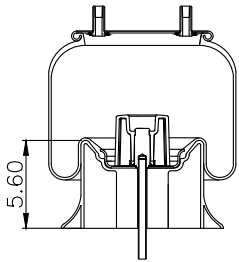

161370

Product ID: 161370

Weight: 5,40 kg (11,90 lbs)

QIP (pcs): 36

OEM Ref.

Hendrickson S-28929

CROSS Ref.

Contitech 9 10-14 A 959
Firestone 1T15M-4
Firestone Part No W01-358-9978
Automann 1DK3231-A959
Fleet Pride AS9978