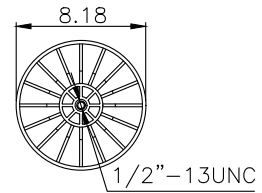

Product ID: 161495

Weight: 4,82 kg (10,60 lbs)

QIP (pcs): 60

OEM Ref.

Kenworth K-303-18
Triangle 8514

CROSS Ref.

Contitech 9 9-9 S 537
Firestone 1T15LA-(-1) / 1T15KW-(-1)
Firestone Part No W01-358-9617
Goodyear 1R11-221