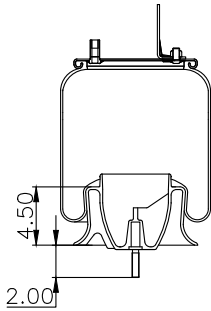

# COMPLETE AIR SPRINGS

161416

210334

220585

Product ID: 161416

Weight: 5,38 kg (11,83 lbs)

QIP (pcs): 36

OEM Ref.