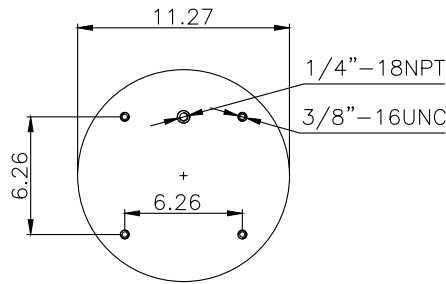

210085

Product ID: 171037

Weight: 7,955 kg (17,501 lbs)

QIP (pcs): 60

OEM Ref.

Dayton	354-7136
Granning	1626
Hendrickson	S-1080
Loadguard	SC2014
Navistar / Fleetrite	5547998C1
Saf Holland	57007136
Volvo	3130489
Watson & Chalin	AS-0004

CROSS Ref.

Firestone	21D
Firestone Part No	W01-358-7136
Goodyear	2B14-356
Goodyear Flex No	578923353
Taurus	6329
Triangle	AS-4321
Automann	SP2B34R-7136