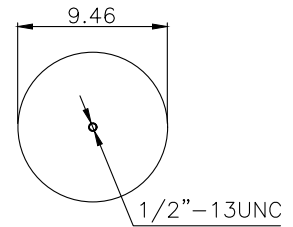

Product ID: 161258

Weight: 7,8kg (17,19lbs)

QIP (pcs): 37

OEM Ref.

SAF HOLLAND (Neway) 90557117
Watson & Chalin AS-0090

CROSS Ref.

Contitech	9 10-17.5 P 443
Firestone	1T15M-7.5
Firestone Part No	W01-358-9921
Goodyear	1R12-502
Airtech	39921 CPP
Automann	1DK23P-9921
Taurus	6391
Triangle	8443
Fleet Pride	AS9921