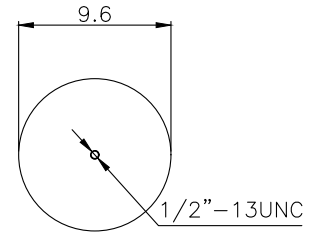

Product ID: 161237

Weight: 5,58 kg (12,27 lbs)

QIP (pcs): 56

OEM Ref.

SAF HOLLAND (Neway) 90557173 / 90557223
SAF HOLLAND (Neway) XB-SPN-053-37 (BINKLEY)

CROSS Ref.

Contitech	9 10-12 P 484
Firestone	1T15M-2
Firestone Part No	W01-358-8204
Goodyear	1R12-522 / -508
Airtech	38204 CPP
Automann	1DK23H-8204
Taurus	6361
Triangle	8484
Fleet Pride	AS8204