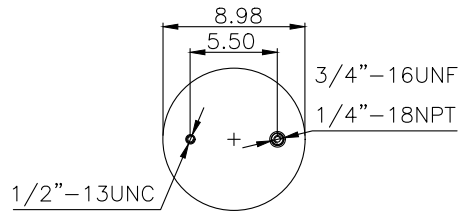

Product ID: 161258

Weight: 7,8kg (17,19lbs)

QIP (pcs): 37

OEM Ref.

SAF HOLLAND (Neway) 90557117
Watson & Chalin AS-0090

CROSS Ref.

Contitech	9 10-17.5 P 443
Firestone	1T15M-7.5
Firestone Part No	W01-358-9921
Goodyear	1R12-502
Airtech	39921 CPP
Automann	1DK23P-9921
Taurus	6391
Triangle	8443
Fleet Pride	AS9921