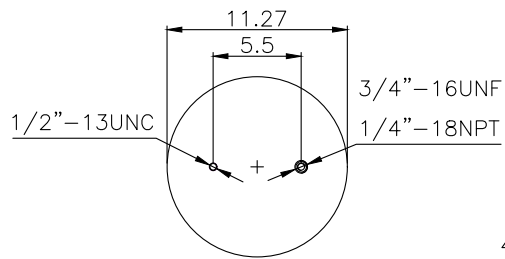

Product ID: 161117

Weight: 11,65kg (25,63lbs)

QIP (pcs): 30

OEM Ref.

Dayton 352-9122
Hendrickson S3467 / S3830 / 36514-2 /
36514-8 / S12514-010 /
S12514-008 / S12437
Loadguard SC2098
Navistar/ Fleetrite 1681748C1 / FLT1R13038
Reyco 12883-02
Ridewell 1003589122C
SAF HOLLAND (Neway) 90557071 / 90557076 /
90557077 / 90557020 /
90557185
Volvo 85101163
Watson & Chalin AS-0023

CROSS Ref.

Contitech 1110.5-21 A 313
Firestone 1T19F-11 / 1T19L-11
Firestone Part No W01-358-9122 / 8792
Goodyear 1R14-045 / -038 / -048
Automann 1D28C-9122
Taurus 6366
Triangle 8313
Fleet Pride AS9122