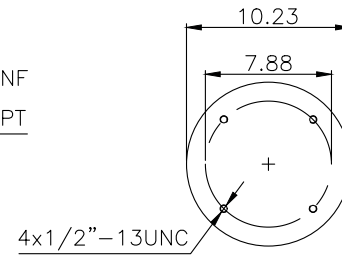

220529

Product ID: 161146

Weight: 8,06 kg (17,73 lbs)

QIP (pcs): 33

OEM Ref.

Dayton	352-9121
Hendrickson	S13160
Loadguard	SC2040
Navistar/ Fleetrite	554773C1
Reyco	12882-02
Ridewell	100358912C
SAF HOLLAND (Neway)	90557019 / 90557010 / 90557052 / 90557078 / 90557083 / 90557110 / 90557324
Volvo	85101159
Watson & Chalin	AS-0013 / AS-0083

CROSS Ref.

Contitech	1110.5-17 A 317
Firestone	1T19F-7 / 1T19L-7
Firestone Part No	W01-358-9121
Goodyear	1R13-039 / -043 / -049
Automann	1D28G-9121
Taurus	6365
Triangle	8317
Fleet Pride	AS9121