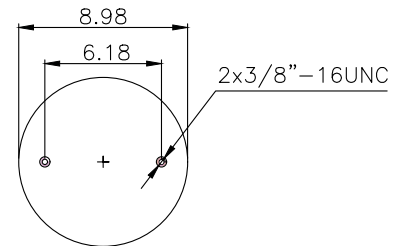

Product ID: 171232

Weight: 5,07 kg (11,15 lbs)

QIP (pcs): 36

OEM Ref.

Hendrickson	S-12514-005
	B-12335
Loadguard	SC2128
Navistar / Fleetrite	1681751C1
Saf Holland	57007472
Watson & Chalin	AS-0112
Sauer	PB10-784

CROSS Ref.

Contitech	FD 330-30 371
Firestone	22-1,5
Firestone Part No	W01-358-7472
Goodyear	2B12-434
Goodyear Flex No	578923310
TRP	AS74720
Automann	SP2B22RA-7472