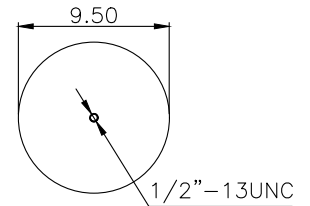

Product ID: 161214

Weight: 7,10 kg (15,62 lbs)

QIP (pcs): 56

OEM Ref.

Dayton	352-9069
Hendrickson	S13031
Loadguard	SC2034
Navistar/ Fleetrite	554764C1 / FLT1R12069
Peterbilt	03-02456 / 03-04759 / 03-01649 / 03-06746 / 03-07112/ 03-02038 / 03-10042
Volvo	85101145
Watson & Chalin	AS-0077

CROSS Ref.

Contitech	9 10-14 P 312
Firestone	1T15M-4
Firestone Part No	W01-358-9069
Goodyear	1R12-069 / -669
Airtech	39069 CPP
Automann	1DK231-9069
Taurus	6362
Triangle	8312
Fleet Pride	AS9069