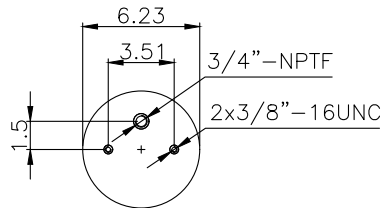

171020

210084

210082

Product ID: 171020

Weight: 2,93 kg (6,46 lbs)

QIP (pcs): 100

OEM Ref.

Ridewell	103586900C
Prevost	63-0173
DINA	AZ-8127-19
Watson & Chalin	AS-0156-1G

CROSS Ref.

Contitech	FD 200-19 319
Firestone Part No	W01-358-6900
Firestone	20CT
Goodyear	2B9-216
Goodyear Flex No	578923202