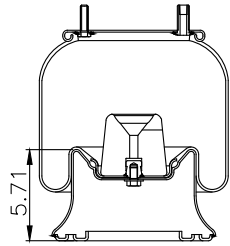

Product ID: 161145

Weight: 8,89 kg (19,55 lbs)

QIP (pcs): 52

OEM Ref.

Dayton	352-9082
Hendrickson	S2066 / S4041 / S11651 / S13159 / B12514-007
Hutchens	H-9630-01
Loadguard	SC2035 / SC2762
Navistar/ Fleetrite	517559C9 / FLT1R12092
Reyco	12882-01
Ridewell	1003589082C
SAF HOLLAND (Neway)	90557006 / 90557027 / 90557054 / 90557075 / 90044200 / 90044647
Spring Valley	AS-8310
Watson & Chalin	AS-0011

CROSS Ref.

Contitech	9 10-16 P 310
Firestone	1T15M-6
Firestone Part No	W01-358-9082
Goodyear	1R12-092 / -509
Automann	1DK23K-9082
Taurus	6363
Triangle	8310
Fleet Pride	AS9082