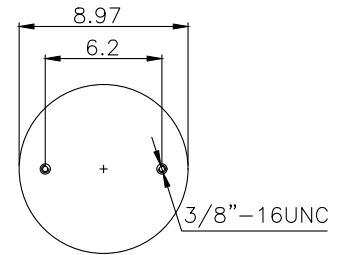

210360

Product ID: 171130

Weight: 4,52 kg (9,94 lbs)

QIP (pcs): 88

OEM Ref.

EZ Ride	8030190
Loadguard	SC2075
Navistar / Fleetrite	1685179C1
Peerless	0550-00001
Ridewell	1003587180C
Saf Holland	57007180
Taurus	AS214-7180

CROSS Ref.

Contitech	FD 330-22 363
Firestone	22
Firestone Part No	W01-358-7180
Goodyear	2B12-425
Goodyear Flex No	578923309
Automann	SP2BB22R-7180
Triangle	AS-4363
TRP	AS71800