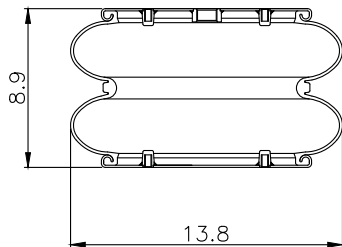

Product ID: 171131

Weight: 8,30 kg (18,26 lbs)

QIP (pcs): 36

OEM Ref.

Dayton	354-7140
Granning	1015
Hendrickson	S-3184
Loadguard	SC2015
Navistar /Fleetrite	554799C1
Saf Holland	57007140
	90557257
Watson & Chalin	AS-0008
Loadguard	SC2015
Ridewell	1003587140C

CROSS Ref.

Contitech	FD 530-22 316
Firestone	21D
Firestone Part No	W01-358-7140
Goodyear	2B14-359
Airtech	2B-355 / 113464
Triangle	4316