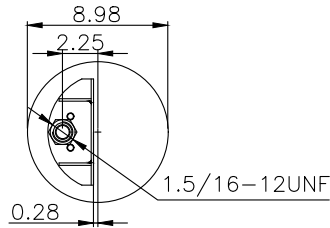

Product ID: 161278

Weight: 9,87 kg (21,71 lbs)

QIP (pcs): 75

OEM Ref.

Kenworth K-303-22

CROSS Ref.

Contitech	9 9-9 P 537
Firestone	1T15LA-(-1) / 1T15KW-(-1)
Firestone Part No	W01-358-9622
Goodyear	1R11-221
Airtech	39622 CPP
Triangle	8537
Fleet Pride	AS9622