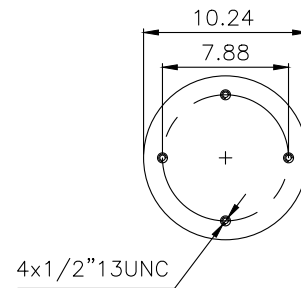

Product ID: 161109

Weight: 11,43 kg (25,14 lbs)

QIP (pcs): 30

OEM Ref.

Hendrickson S7128
Loadguard SC2044
Navistar/ Fleetrite 554777C1 / 1681742C1

CROSS Ref.

Contitech 1110.5-21 A 370
Firestone 1T19L-11
Firestone Part No W01-358-9156
Goodyear 1R14-019 / -025
Automann 1D28C-9156
Taurus 6366
Triangle 8370
Fleet Pride AS9156