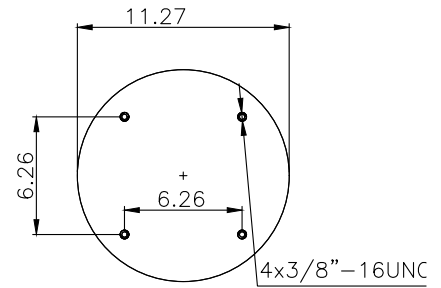

210168

Product ID: 171083

Weight: 8,0 kg (17,64 lbs)

QIP (pcs): 50

OEM Ref.

John Deere

AH168710

CROSS Ref.

Contitech
Firestone Part No
Airtech

FD 530-22 CI / 61362
W01-358-7208
2B-355 HYD /113461