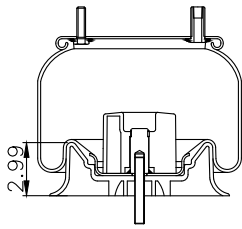

161285

210030

220557

**Product ID:** 161285

**Weight:** 4,60kg (10,14lbs)

**QIP (pcs):** 30

**OEM Ref.**

Reyco 17360-01  
Ridewell S-5356-C  
SAF HOLLAND (Neway) 90557129