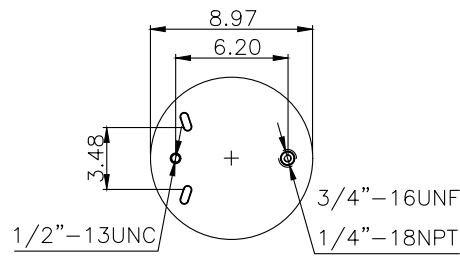

131324

210099

Product ID: 131324

Weight: 3,45 kg (7,59 lbs)

QIP (pcs): 72

OEM Ref.

CROSS Ref.

-