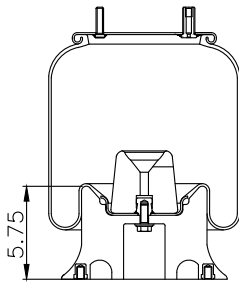

161286

210030

220514

**Product ID:** 161286

**Weight:** 7,00kg (15,43lbs)

**QIP (pcs):** 40

**OEM Ref.**

Hendrickson	S6195 / NA1817
Loadguard	SC2120
Navistar/ Fleetrite	1681738C1 / 1681740C1
SAF HOLLAND (Neway)	90557086 / 90557108 / 90557135 / 90557136
Watson / Chalin	AS-0038 / AS-0046