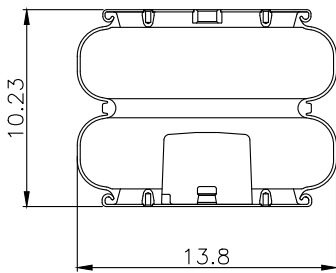

Product ID: 171208

Weight: 8,48 kg (18.65 lbs)

QIP (pcs): 54

OEM Ref.

Ridewell 1003586805C

CROSS Ref.

Contitech FD 530-30 532
Firestone 21-2
Firestone Part No W01-358-6805
Goodyear 2B14-462