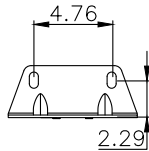

1/2" - 13UNC