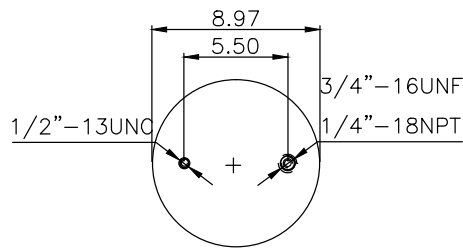

210030

Product ID: 131137

Weight: 4,57 kg (10,05 lbs)

QIP (pcs): 60

OEM Ref.

CROSS Ref.

-

Firestone

1T15M-6