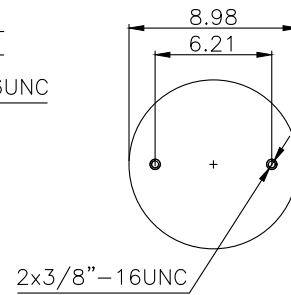

Product ID: 171021

Weight: 4,98 kg (10,97 lbs)

QIP (pcs): 60

OEM Ref.

Dayton	354-7443
Granning	1218
	1589
Hendrickson	S-13035
Loadguard	SC2026
Saf Holland	57007443
Watson & Chalin	AS-0027
Ridewell	S2683C

CROSS Ref.

Contitech	FD 330-30 323
Firestone	22C-15
Firestone Part No	W01-358-7443
Goodyear	2B12-305
Goodyear Flex No	578923310
Taurus	6328
Triangle	AS-4323
TRP	AS74430
Airtech	2B-320 / 113493