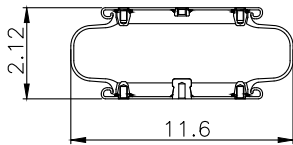

# CONVOLUTED AIR SPRINGS

171172

210359

210290

Product ID: 171172

Weight: 4,26 kg (9,39 lbs)

QIP (pcs): 128

**OEM Ref.**