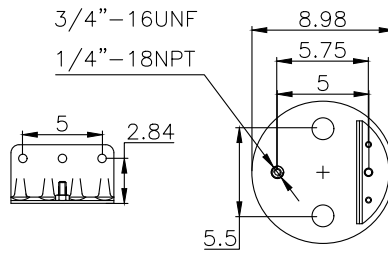

210147

Product ID: 161323

Weight: 6,68 kg (14,69 lbs)

QIP (pcs): 36

OEM Ref.

Navistar 2027911C1 / 2027911C2 /
2027911C3
Fleetrite FLT1R12538

CROSS Ref.

Contitech 9 10-18.5 P 456 (BK)
Firestone 1T15MT-8
Firestone Part No W01-358-9648
Goodyear 1R12-398 / -538
Airtech 39648 CPP
Automann 1DK23M-9648
Taurus 6363
Triangle 8456
Fleet Pride AS9648