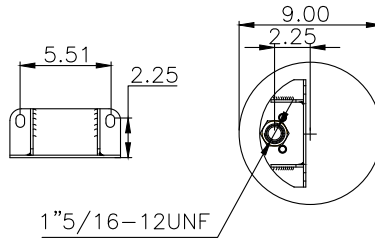

Product ID: 161349

Weight: 5,00 kg (11,02 lbs)

QIP (pcs): 60

OEM Ref.

Kenworth

C81-1005

CROSS Ref.

Contitech
Firestone
Firestone Part No
Automann

9 9-10 P 861 (BK)
1T15LA-0
W01-358-9541
1DK20H-9541X