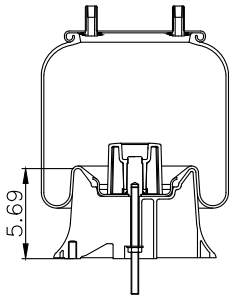

210153

220561

Product ID: 161253

Weight: 7,8kg (17,20lbs)

QIP (pcs): 35

**OEM Ref.**

SAF HOLLAND (Neway) 90557332

**CROSS Ref.**