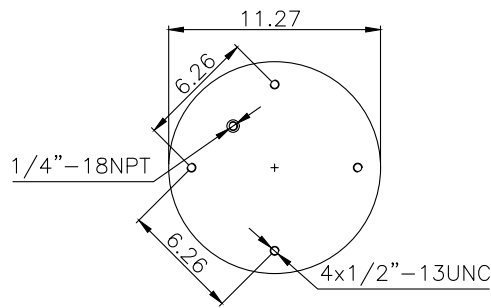

Product ID: 171016

Weight: 7,02 kg (15,44 lbs)

QIP (pcs): 42

OEM Ref.

Saf Holland	90557001
Dayton	354-7135
Eveley RA	1990-1
Loadguard	SC2013
Navistar / Fleetrite	554800C1
Ridewell	1003587135C
Hendrickson	S-13034
Volvo	3130501

CROSS Ref.

Contitech	FD 530-22 311
Firestone	21D
Firestone Part No	W01-358-7135
Goodyear	2B14-360
Goodyear Flex No	578923350
Airtech	2B-355 / 113454
Triangle	AS-4311
TRP	AS71350