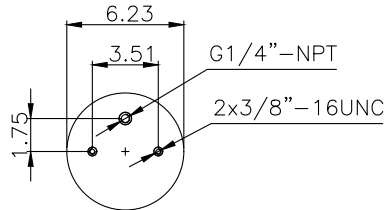

171018

210050

210051

Product ID: 171018

Weight: 2,93 kg (6,46 lbs)

QIP (pcs): 100

OEM Ref.

Hendrickson	S2630
Granning	4848
Loadguard	SC2010
Navistar	554784C1
Ridewell	1003586902C
Saf Holland (Neway)	57006902
Watson & Chalin	AS-0002

CROSS Ref.

Contitech	FD 200-19 310
Firestone Part No	W01-358-6902
Firestone	20F
Goodyear	2B9-239
Airtech	2B-220 / 113027
Automann	SP2B12R-6902
Taurus	6325
Triangle	4310
Fleet Pride	AS6902