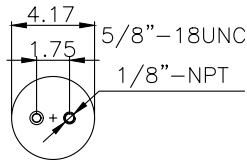

Product ID: 171034

Weight: 3,020 kg (6,644 lbs)

QIP (pcs): 60

OEM Ref.

-

CROSS Ref.

Firestone Part No

A01-760-6397