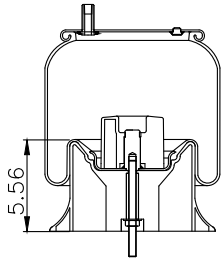

Product ID: 161336

Weight: 6,04 kg (13,28 lbs)

QIP (pcs): 42

OEM Ref.

SAF HOLLAND (Neway) 90557157 / 90557301

CROSS Ref.

Contitech	9 10-17.5 P 548
Firestone	1T15M-7.5
Firestone Part No	W01-358-9935
Goodyear	1R12-532
Automann	1DK23P-9935
Taurus	6391
Triangle	8548
Fleet Pride	AS9935