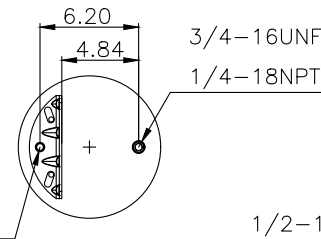

Product ID: 161297

Weight: 5,4kg (11,90lbs)

QIP (pcs): 36

OEM Ref.

Freightliner 16-15595-000 /
16-14004-000 /
16-13840-000 /
A16-14004-000 /
6811-320-0017 /
16-13810-000 /
16-16773-000
Loadguard SC2750
Navistar/ Fleetrite FLT1R12303
Volvo 85101152

CROSS Ref.

Contitech 9 10S-16 P 382
Firestone 1T15ZR-6
Firestone Part No W01-358-9780
Goodyear 1R12-186
1R12-189
1R12-303
1R12-603
Airtech 32303 CPP
Automann 1DF23-9780
Triangle 8382P
Fleet Pride AS9780