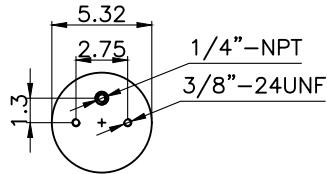

Product ID: 171031

Weight: 2,50 kg (5,50 lbs)

QIP (pcs): 60

OEM Ref.

CROSS Ref.

Firestone Part No

W21-760-0335