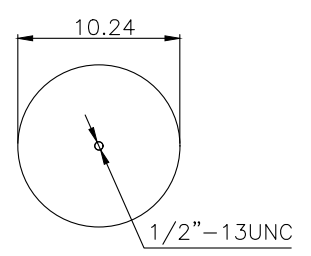

Product ID: 161253

Weight: 7,8kg (17,20lbs)

QIP (pcs): 35

OEM Ref.

SAF HOLLAND (Neway) 90557332

CROSS Ref.

Contitech
Firestone
Firestone Part No
Automann
Fleet Pride

9 10-17.5 A 930
1T15M-75
W01-358-9974
1DK23P-9974
AS9974