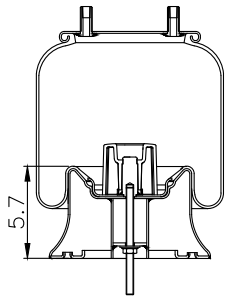

Product ID: 161328

Weight: 9,28 kg (20,41 lbs)

QIP (pcs): 37

OEM Ref.

SAF HOLLAND (Neway) 90557332

CROSS Ref.

Contitech
Firestone
Firestone Part No
Automann
Fleet Pride

9 10-17.5 A 930
1T15M-7.5
W01-358-9974
1DK23P-9974
AS9974