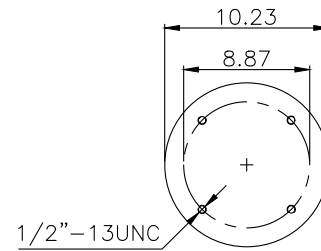

Product ID: 161142

Weight: 7,40 kg (16,28 lbs)

QIP (pcs): 42

OEM Ref.

Dayton	352-9101
Loadguard	SC2038
Navistar/ Fleetrite	554768C1
Reyco	12883-01
Ridewell	S-5828-C / S-740-C / 1003589101C
SAF HOLLAND (Neway)	90557082 / 90557008 / 90557009 / 90557043
Spring Valley	AB-1000AL / AS-8315
Volvo	85101149
Watson & Chalin	AS-0040 / AS-00401F

CROSS Ref.

Contitech	9 10-19 P 315
Firestone	1T15M-9
Firestone Part No	W01-358-9101
Goodyear	1R12-103
Airtech	39101 CPP
Automann	1DK23L-9101
Taurus	6364
Triangle	8315
Fleet Pride	AS9101