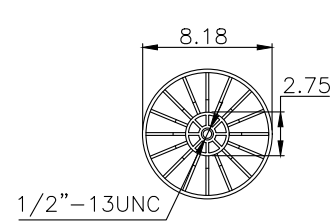

Product ID: 161359

Weight: 5,02 kg (11,07 lbs)

QIP (pcs): 60

OEM Ref.

Kenworth

K-303-28

CROSS Ref.

Contitech
Firestone
Firestone Part No
Automann

9 9-10 P 576 (BK)
1T15LA-0
W01-358-9675
1DK20H--9675X