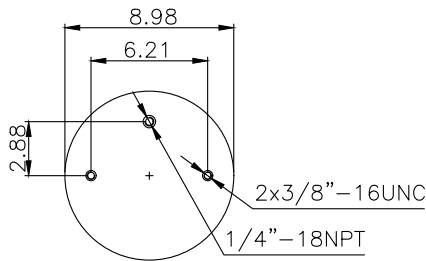

210080

Product ID: 171017

Weight: 5,78 kg (12,71 lbs)

QIP (pcs): 90

OEM Ref.

Granning	2726
Chevrolet	693230
Dayton	354-7400
Fab Tek	04-0080
Hendrickson	S-1013
Navistar / Fleetrite	5547788C1
R & S Truck	1027519
Saf Holland	90557016
Taurus	AS214-7400
Scania	670199
Volvo	3130488
Brake & Wheel	M3506
Loadguard	SC2020

CROSS Ref.

Contitech	FD 330-22 313
Firestone	22C
Firestone Part No	W01-358-7400
Goodyear	2B12-309
Goodyear Flex No	578923309
Taurus	6316
Triangle	AS-4313
Vibracoustic	V SP 2 B 22 R-7400
Airtech	2B-301 / 113333