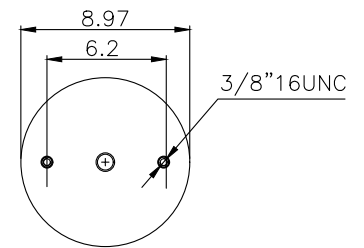

Product ID: 171128

Weight: 6,55 kg (14,44lbs)

QIP (pcs): 50

OEM Ref.

Histeer 10315
Watson & Chalin AS-0087

CROSS Ref.

Contitech FD 331-26 541
Firestone 228-15
Firestone Part No W01-358-7550
Goodyear 2B12-346
Goodyear Flex No 578923315
Airtech 2B-320 / 113343
TRP AS75500
Automann SP2B22RB-7550