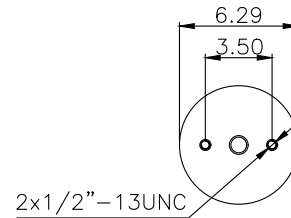

Product ID: 171227

Weight: 3,62 kg (7,96 lbs)

QIP (pcs): 72

OEM Ref.

Granning	7631
Histeer	10302
Link	1103-0002
Loadguard	SC2124
Saf Holland	57006941
Suspensions,Inc	200118

CROSS Ref.

Contitech	FD 200-19 448
Firestone	20
Firestone Part No	W01-358-6941
Goodyear	2B9-265