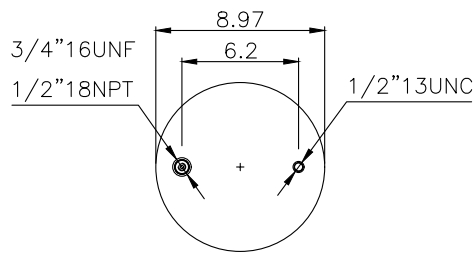

Product ID: 171128

Weight: 6,55 kg (14,44lbs)

QIP (pcs): 50

OEM Ref.

Histeer 10315
Watson & Chalin AS-0087

CROSS Ref.

Contitech FD 331-26 541
Firestone 228-15
Firestone Part No W01-358-7550
Goodyear 2B12-346
Goodyear Flex No 578923315
Airtech 2B-320 / 113343
TRP AS75500
Automann SP2B22RB-7550