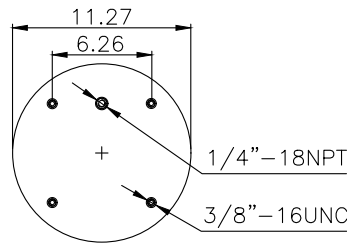

Product ID: 161279

Weight: 11,00kg (24,25lbs)

QIP (pcs): 30

OEM Ref.

Dayton	352-9215
Hendrickson	S3648
Loadguard	SC2047
Navistar/ Fleetrite	554781C1
SAF HOLLAND (Neway)	57009215

CROSS Ref.

Contitech	1110.5-15 A 414
Firestone	1T19F-5 / 1T19L-5
Firestone Part No	W01-358-9215
Goodyear	1R14-037
Automann	1DK28L-9215
Taurus	6417
Triangle	8414
Fleet Pride	AS9215