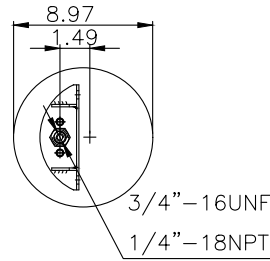

Product ID: 161495

Weight: 4,82 kg (10,60 lbs)

QIP (pcs): 60

OEM Ref.

Kenworth K-303-18
Triangle 8514

CROSS Ref.

Contitech 9 9-9 S 537
Firestone 1T15LA-(-1) / 1T15KW-(-1)
Firestone Part No W01-358-9617
Goodyear 1R11-221