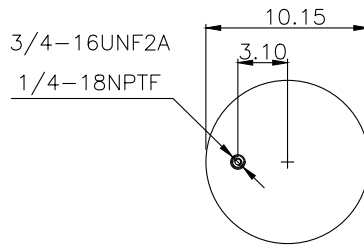

Product ID: 161153

Weight: 11,40 kg (25,08 lbs)

QIP (pcs): 32

OEM Ref.

Dayton	352-9580
Hendrickson	S20127
Loadguard	SC2761
Fleetrite	FLT1R13118

CROSS Ref.

Contitech	10 10-21 P 434
Firestone	1T15VLT-10.5
Firestone Part No	W01-358-9580
Goodyear	1R13-118
Automann	1DK25C-9580
Taurus	6386
Triangle	8434
Fleet Pride	AS9580