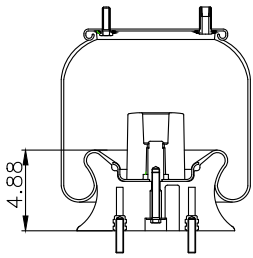

Product ID: 161218

Weight: 6,52 kg (14,34 lbs)

QIP (pcs): 40

OEM Ref.

Dayton	352-9466
Hendrickson	49048 / 49674-1/49674-2 / 409048-2C / 3664QS28
Loadguard	SC2175
Mack	57QL411M / 364SQ28
Volvo	85101157

CROSS Ref.

Contitech	9 10-16 P 410
Firestone	1T15MT-6
Firestone Part No	W01-358-9466
Goodyear	1R12-365 / -173 / -197
Airtech	39466 CPP
Automann	1DK23K-9466
Taurus	6363
Triangle	8410
Fleet Pride	AS9466