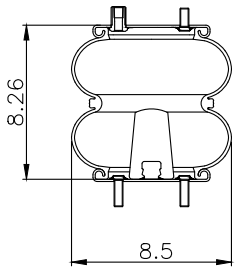

Product ID: 171227

Weight: 3,62 kg (7,96 lbs)

QIP (pcs): 72

OEM Ref.

Granning	7631
Histeer	10302
Link	1103-0002
Loadguard	SC2124
Saf Holland	57006941
Suspensions,Inc	200118

CROSS Ref.

Contitech	FD 200-19 448
Firestone	20
Firestone Part No	W01-358-6941
Goodyear	2B9-265