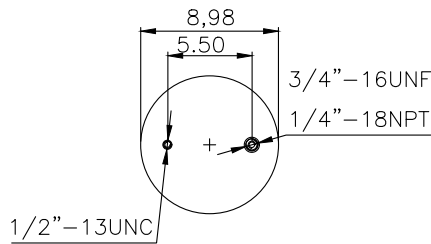

Product ID: 161269

Weight: 6,22 kg (13,684 lbs)

QIP (pcs): 35

OEM Ref.

SAF HOLLAND (Neway) 90557118

CROSS Ref.

Contitech	9 10-17.5 P 429
Firestone	1T15M-75
Firestone Part No	W01-358-9923
Goodyear	1R12-481 / -533
Airtech	39923 CPP
Automann	1DK23P-9923
Taurus	6391
Triangle	8429
Fleet Pride	AS9923