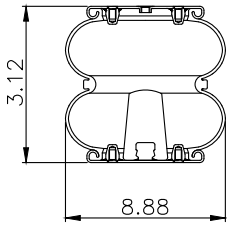

Product ID: 171018

Weight: 2,93 kg (6,46 lbs)

QIP (pcs): 100

OEM Ref.

Hendrickson	S2630
Granning	4848
Loadguard	SC2010
Navistar	554784C1
Ridewell	1003586902C
Saf Holland (Neway)	57006902
Watson & Chalin	AS-0002

CROSS Ref.

Contitech	FD 200-19 310
Firestone Part No	W01-358-6902
Firestone	20F
Goodyear	2B9-239
Airtech	2B-220 / 113027
Automann	SP2B12R-6902
Taurus	6325
Triangle	4310
Fleet Pride	AS6902