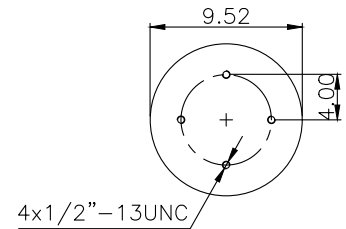

Product ID: 161250

Weight: 9,3kg (20,50lbs)

QIP (pcs): 40

OEM Ref.

Ridewell	1003588753C
Spring Valley	AS-8713
Watson / Chalin	AS-0098

CROSS Ref.

Contitech	10 10-15 S 713
Firestone	1T17B-5
Firestone Part No	W01-358-8753
Goodyear	1R13-207
Automann	1DK25B-8753
Triangle	8713
Fleet Pride	AS8753