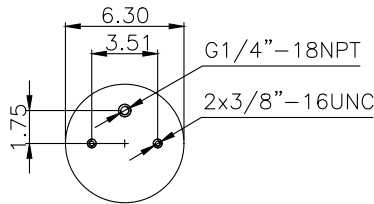

171015

210050

210082

Product ID: 171015

Weight: 3,018 kg (6,64 lbs)

QIP (pcs): 180

OEM Ref.

Granning	1371
Dayton	354-6910
DINA	A-8127-19
Granning	2726
Hendrickson	S-8768
Loadguard	SC2011
Navistar /Fleetrite	554783C1

CROSS Ref.

Contitech	FD 200-19 320
Firestone Part No	W01-358-6910
Firestone	20CT
Goodyear	2B9-200
Goodyear Flex No	578923202
Airtech	2B-220 / 113017
Taurus	6325
Triangle	AS-4320
Automann	SP2B12R-6910