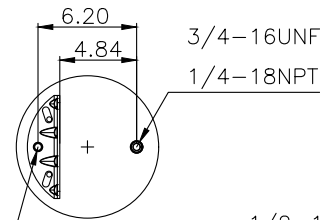

210099

220531

1/2-13UNC

Product ID: 161122

Weight: 6,14 kg (13,50 lbs)

QIP (pcs): 32

OEM Ref.

Freightliner 16-15595-000 /
16-14004-000 /
16-13840-000 /
A16-14004-000 /
681-320-0017 /
16-13810-000 /
16-16773-000
Loadguard SC2750
Navistar/ Fleetrite FLT1R12303
Volvo 85101151

CROSS Ref.

Contitech 9 10 S-16 P 382
Firestone 1T15ZR-6
Firestone Part No W01-358-9780
Goodyear 1R12-186 / -189 / -303 /
-603
Airtech 32303 CPP
Automann 1DF23-9780
Triangle 8382P
Fleet Pride AS9780