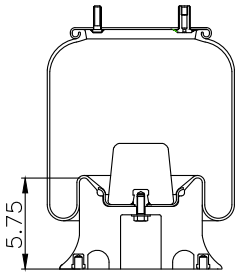

Product ID: 161275

Weight: 7,2kg (15,87lbs)

QIP (pcs): 40

OEM Ref.

Dayton 352-9203
Hendrickson S2694

CROSS Ref.

Contitech 9 10-19 P 355
Firestone 1T15M-9
Firestone Part No W01-358-9203
Goodyear 1R12-395
Automann 1DK23L-9203
Taurus 6364
Triangle 8355
Fleet Pride AS9203