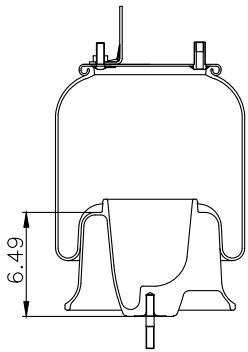

161322

Product ID: 161322

Weight: 7,78 kg (17,11 lbs)

QIP (pcs): 32

OEM Ref.

Freightliner 16-15595-000 /
16-14004-000 /
16-13840-0 /
A16-14004-000 /
681-320-0017 /
16-13810-000 /
16-16773-000
Loadguard SC2750
Volvo 85101151

CROSS Ref.

Contitech 9 10S-16 A 382
Firestone 1T15ZR-6
Firestone Part No W01-358-9781
Goodyear 1R12-603
Automann 1DF23-9781
Triangle 8382
Fleet Pride AS9781