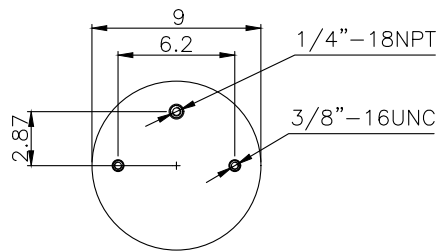

Product ID: 171129

Weight: 6,54 kg (14,38 lbs)

QIP (pcs): 72

OEM Ref.

Loadguard SC2132
SUSPENSIONS,INC 200620

CROSS Ref.

Contitech FT 330-29 503
Goodyear 3B12-304
Goodyear Flex No 578933100
Triangle AS-4503
Automann SP3B22R-C503