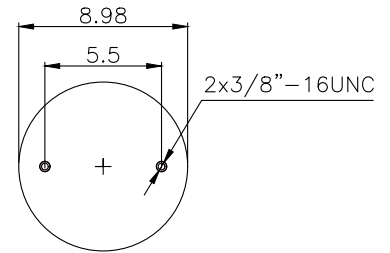

Product ID: 171223

Weight: 7,09 kg (15,59 lbs)

QIP (pcs): 36

OEM Ref.

Loadguard	SC2130
Dayton	354-8008
EZ Ride	8030155
Hendrickson	S-11637
Ridewell	1003588008C
Saf Holland	57008008
Granning	6392
Tuthill	6392

CROSS Ref.

Contitech	FT 330-29 431
Firestone	38
Firestone Part No	W01-358-8008
Goodyear	3B12-300
Goodyear Flex No	578933100
Taurus	6334
Triangle	AS-4431
TRP	AS80080
Automann	SP3B22R-8008