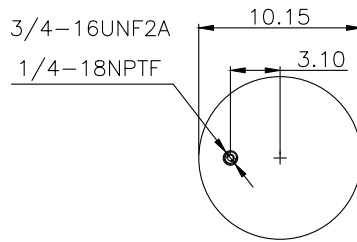

Product ID: 161199

Weight: 7,16 kg (15,75 lbs)

QIP (pcs): 32

OEM Ref.

Dayton	352-9580
Hendrickson	S20127
Loadguard	SC2761
Fleetrite	FLT1R13118

CROSS Ref.

Contitech	10 10-21 P 434
Firestone	1T15VLT-10.5
Firestone Part No	W01-358-9580
Goodyear	1R13-118
Automann	1DK25C-9580
Taurus	6386
Triangle	8434
Fleet Pride	AS9580