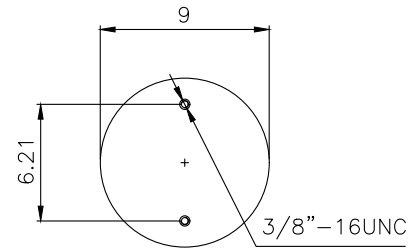

Product ID: 171014

Weight: 5,84 kg (12,86 lbs)

QIP (pcs): 60

OEM Ref.

Dayton	354-7410
Hendrickson	S-10170
Loadguard	SC2023
Saf Holland	57007410
Volvo	85101158
Watson & Chalin	AS-0136
Ridewell	1003587410C
Freightliner	16-11378-000

CROSS Ref.

Contitech	FD 330-22 331
Firestone	22C
Firestone Part No	W01-358-7410
Goodyear	2B12-406
Goodyear Flex No	578923309
Airtech	2B-301 / 113334
Vibracoustic	V SP 2 B 22 R-7410
TRP	AS74100