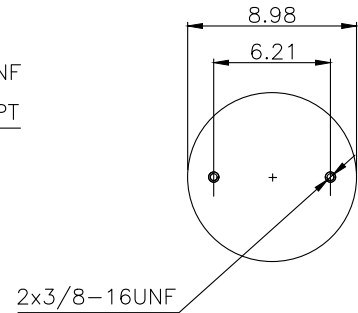

210081

Product ID: 171036

Weight: 6,67 kg (14,67 lbs)

QIP (pcs): 36

OEM Ref.

Histeer	10303
Loadguard	SC2131
Reyco	93AR
Spring Valley	AS-4434
Watson & Chalin	AS-0075
Arvin Meritor	202394
Granning	6393
Ridewell	1003588018C
Tuthill	6393
Suspensions, Inc.	202394

CROSS Ref.

Contitech	FT 330-29 434
Firestone	38
Firestone Part No	W01-358-8018
Goodyear	3B12-303
Goodyear Flex No	578933100
Taurus	6334
Triangle	AS-4434
TRP	AS80180