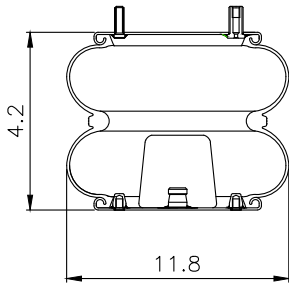

Product ID: 171014

Weight: 5,84 kg (12,86 lbs)

QIP (pcs): 60

OEM Ref.

Dayton	354-7410
Hendrickson	S-10170
Loadguard	SC2023
Saf Holland	57007410
Volvo	85101158
Watson & Chalin	AS-0136
Ridewell	1003587410C
Freightliner	16-11378-000

CROSS Ref.

Contitech	FD 330-22 331
Firestone	22C
Firestone Part No	W01-358-7410
Goodyear	2B12-406
Goodyear Flex No	578923309
Airtech	2B-301 / 113334
Vibracoustic	V SP 2 B 22 R-7410
TRP	AS74100