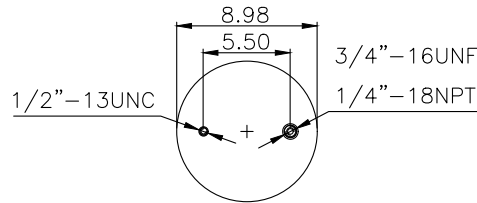

161261

210030

220563

Product ID: 161261

Weight: 4,9kg (10,80lbs)

QIP (pcs): 70

OEM Ref.

ARVIN MERITOR (R.O.R)	21216135
Dayton	352-9039
Hendrickson	S2064 / S11650
Hutchens	H-9424-01 / 9424-03
Loadguard	SC2033
Navistar/ Fleetrite	554766C1
Ridewell	1013589039C
SAF HOLLAND (Neway)	90557001 / 90557023 / 90557085 / 90557011 / 90044199
Volvo	85101153
Watson & Chalin	AS-0012

CROSS Ref.

Contitech	9 10-10 P 311
Firestone	1T15M-0
Firestone Part No	W01-358-9039
Goodyear	1R12-095 / -097
Airtech	39039 CPP
Automann	1DK23F-9039
Taurus	6360
Triangle	8311
Fleet Pride	AS9039