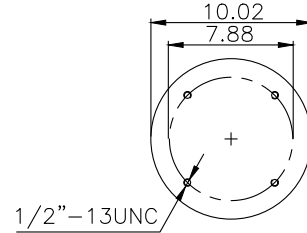

Product ID: 161363

Weight: 9,62 kg (21,21 lbs)

QIP (pcs): 40

OEM Ref.

Dayton	352-9101
Loadguard	SC2038
Navistar	554768C1
Reyco	12883-01
Ridewell	S-5828-C
	S-740-C
SAF HOLLAND (Neway)	90557082
Taurus	AS504-9101
Volvo	85101149
Watson & Chalin	AS-0040

CROSS Ref.

Contitech	9 10-19 P 315
Firestone	1T15M-9
Firestone Part No	W01-358-9101
Goodyear	1R12-103
Automann	1DK23L-9101
Taurus	6364
Triangle	8315
Fleet Pride	AS9101