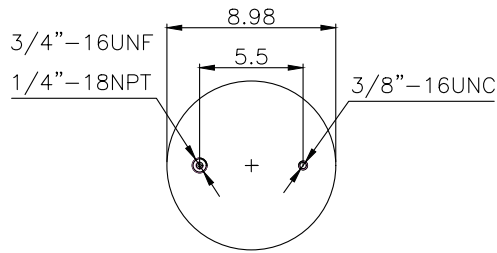

Product ID: 171223

Weight: 7,09 kg (15,59 lbs)

QIP (pcs): 36

OEM Ref.

Loadguard	SC2130
Dayton	354-8008
EZ Ride	8030155
Hendrickson	S-11637
Ridewell	1003588008C
Saf Holland	57008008
Granning	6392
Tuthill	6392

CROSS Ref.

Contitech	FT 330-29 431
Firestone	38
Firestone Part No	W01-358-8008
Goodyear	3B12-300
Goodyear Flex No	578933100
Taurus	6334
Triangle	AS-4431
TRP	AS80080
Automann	SP3B22R-8008