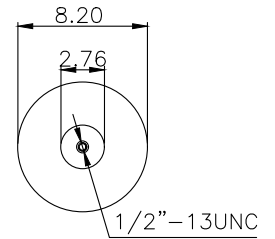

Product ID: 161278

Weight: 9,87 kg (21,71 lbs)

QIP (pcs): 75

OEM Ref.

Kenworth K-303-22

CROSS Ref.

Contitech	9 9-9 P 537
Firestone	1T15LA-(-1) / 1T15KW-(-1)
Firestone Part No	W01-358-9622
Goodyear	1R11-221
Airtech	39622 CPP
Triangle	8537
Fleet Pride	AS9622