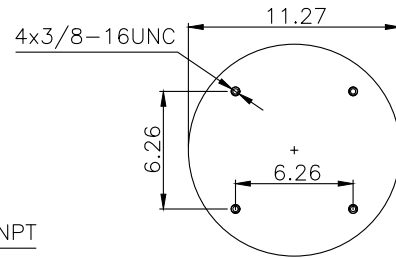

171019

210085

210124

**Product ID:** 171019

**Weight:** 6,75 kg (14,85 lbs)

**QIP (pcs):** 60

**OEM Ref.**

**CROSS Ref.**