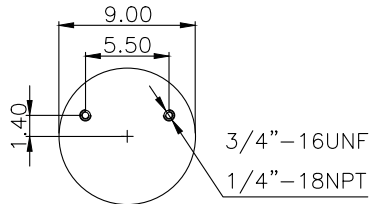

Product ID: 161370

Weight: 5,40 kg (11,90 lbs)

QIP (pcs): 36

OEM Ref.

Hendrickson S-28929

CROSS Ref.

Contitech 9 10-14 A 959
Firestone 1T15M-4
Firestone Part No W01-358-9978
Automann 1DK3231-A959
Fleet Pride AS9978