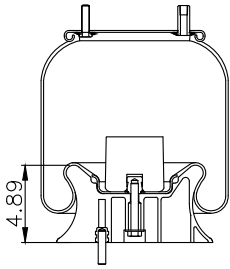

161277

210030

220550

**Product ID:** 161277

**Weight:** 9,40kg (20,72lbs)

**QIP (pcs):** 30

**OEM Ref.**

Hendrickson 448195-2  
Reyco 12884-01  
SAF HOLLAND (Neway) 57009223