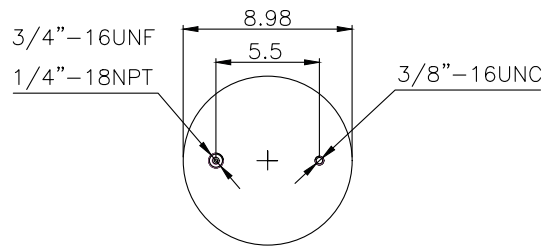

Product ID: 171232

Weight: 5,07 kg (11,15 lbs)

QIP (pcs): 36

OEM Ref.

Hendrickson	S-12514-005
	B-12335
Loadguard	SC2128
Navistar / Fleetrite	1681751C1
Saf Holland	57007472
Watson & Chalin	AS-0112
Sauer	PB10-784

CROSS Ref.

Contitech	FD 330-30 371
Firestone	22-1,5
Firestone Part No	W01-358-7472
Goodyear	2B12-434
Goodyear Flex No	578923310
TRP	AS74720
Automann	SP2B22RA-7472