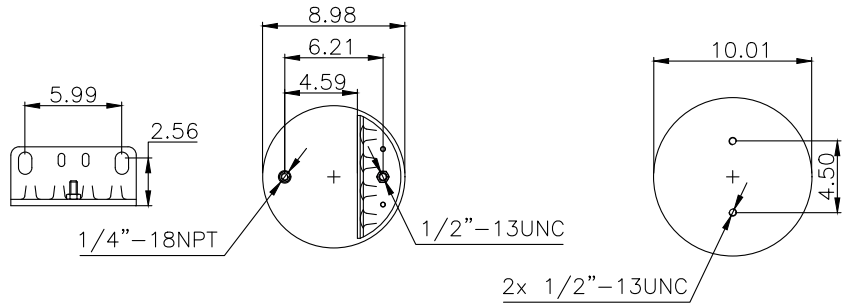

210140

220552

Product ID: 161257

Weight: 7,64 kg (16,80 lbs)

QIP (pcs): 35

OEM Ref.

Hendrickson 50405-1 / 50405-2
Loadguard SC2770
Navistar/ Fleetrite 1622372C1

CROSS Ref.

Contitech 9 10-18.5 P 406 (BK)
Firestone 1T15M-8
Firestone Part No W01-358-9287
Goodyear 1R12-424 / 1S12-027
Airtech 39287 CPP
Automann 1DK23M-P098
Triangle 8406