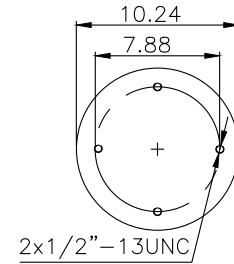

Product ID: 161255

Weight: 7,00 kg (15,4 lbs)

QIP (pcs): 52

OEM Ref.

Hendrickson S103522

CROSS Ref.

Contitech 9 10-19 P 358 /
9 10-19 P 383
Firestone 1T15M-9
Firestone Part No W01-358-9394 / 9241
Goodyear 1R12-142 / -261 / -278 /
-279
Airtech 39394 CPP
Automann 1DK23L-9394 /
1DK23L-9241P
Taurus 6364
Triangle 8358
Fleet Pride AS9394