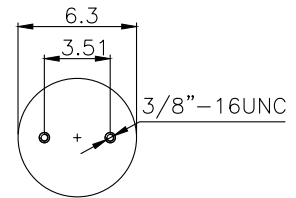

Product ID: 171090

Weight: 3,08 kg (6,80 lbs)

QIP (pcs): 60

OEM Ref.

CROSS Ref.

-

Firestone
Firestone Part No

20-2
W01-358-9651