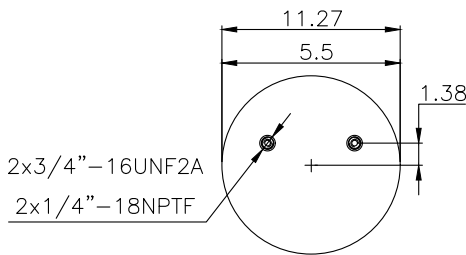

210115

Product ID: 161316

Weight: 7,71kg (17,00lbs)

QIP (pcs): 35

OEM Ref.

Hendrickson
Watson & Chalin

S25873 / S27341
AS-0159G / AS-0144

CROSS Ref.

Contitech
Firestone Part No
Goodyear
Automann
Triangle
Fleet Pride

1110.5F-17 P 745
W01-358-8774
1R14-172 / -190
1DK28M-8774
8745
AS8774