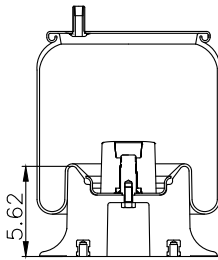

Product ID: 161199

Weight: 7,16 kg (15,75 lbs)

QIP (pcs): 32

OEM Ref.

Dayton	352-9580
Hendrickson	S20127
Loadguard	SC2761
Fleetrite	FLT1R13118

CROSS Ref.

Contitech	10 10-21 P 434
Firestone	1T15VLT-10.5
Firestone Part No	W01-358-9580
Goodyear	1R13-118
Automann	1DK25C-9580
Taurus	6386
Triangle	8434
Fleet Pride	AS9580