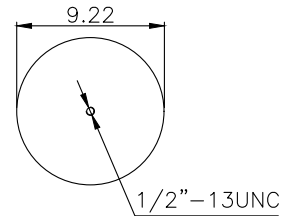

Product ID: 161241

Weight: 6,63 kg (14,58 lbs)

QIP (pcs): 36

OEM Ref.

Hendrickson S22948

CROSS Ref.

Contitech	10 10-16 S 533
Firestone	1T17CA-6.5
Firestone Part No	W01-358-8713
Goodyear	1R13-176 / -140
Airtech	38713 CPP
Automann	1DK25E-8713
Triangle	8533
Fleet Pride	AS8713