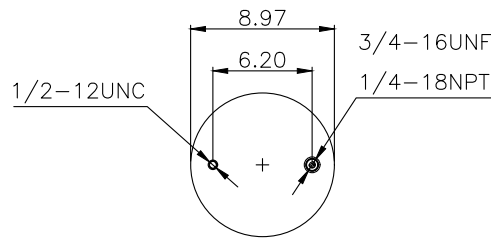

Product ID: 161115

Weight: 11.20 kg (24,64 lbs)

QIP (pcs): 36

OEM Ref.

Hendrickson B4375 / B14249 / 003319
Loadguard SC2120
Watson & Chalin AS-0104

CROSS Ref.

Contitech 9 10-21 P 505
Firestone 1T15M-11
Firestone Part No W01-358-9367
Goodyear 1R12-256
Automann 1DK23N-9367
Taurus 6373
Triangle 8505
Fleet Pride AS9367