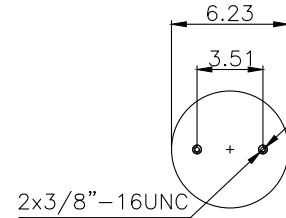

Product ID: 171020

Weight: 2,93 kg (6,46 lbs)

QIP (pcs): 100

OEM Ref.

Ridewell	103586900C
Prevost	63-0173
DINA	AZ-8127-19
Watson & Chalin	AS-0156-1G

CROSS Ref.

Contitech	FD 200-19 319
Firestone Part No	W01-358-6900
Firestone	20CT
Goodyear	2B9-216
Goodyear Flex No	578923202