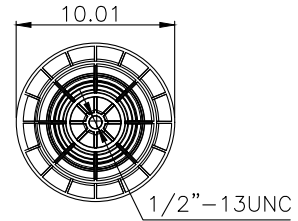

Product ID: 161334

Weight: 7,74kg (17,06lbs)

QIP (pcs): 35

OEM Ref.

Hendrickson 50898-1 / 50898-2 / 64651-2

CROSS Ref.

Contitech 9 10-18.5 P 935
Firestone 1T15M-8
Firestone Part No W01-358-9297
Goodyear 1R12-402
Automann 1DK23M-9297X