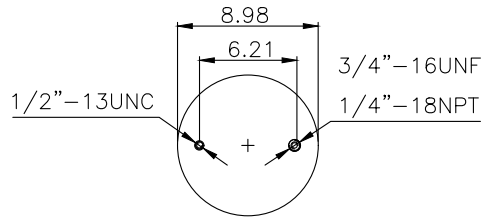

Product ID: 161275

Weight: 7,2kg (15,87lbs)

QIP (pcs): 40

OEM Ref.

Dayton 352-9203
Hendrickson S2694

CROSS Ref.

Contitech 9 10-19 P 355
Firestone 1T15M-9
Firestone Part No W01-358-9203
Goodyear 1R12-395
Automann 1DK23L-9203
Taurus 6364
Triangle 8355
Fleet Pride AS9203