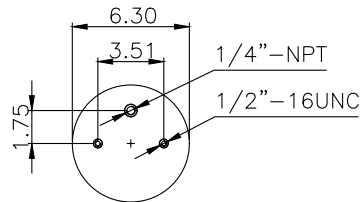

Product ID: 171029

Weight: 3,31 kg (7,288 lbs)

QIP (pcs): 105

OEM Ref.

Dayton	354-6905
EZ Ride	8030120
Hendrickson	S-3518
Hendrickson	S-5270
Loadguard	SC2071
Saf Holland	57006905
Volvo	85101146
Watson & Chalin	AS-0020
Granning	6389

CROSS Ref.

Contitech	FD 200-19 315
Firestone Part No	W01-358-6905
Firestone	20F
Goodyear	2B9-206
Goodyear Flex No	578923202
Airtech	2B-220 / 113028
Triangle	AS-4315
TRP	AS69050
Automann	SP2B12R-6905