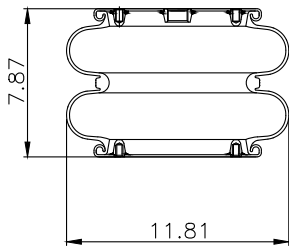

171213

210341

210123

Product ID: 171213

Weight: 4,98 kg (10,95 lbs)

QIP (pcs): 60

**OEM Ref.**

Ez Ride	8030190
Load Guard	SC2075
Navi Star	1685179Cl
Peerless	0550-00001
Saf Holland	570-07-180