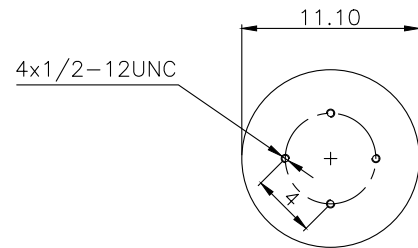

Product ID: 161199

Weight: 7,16 kg (15,75 lbs)

QIP (pcs): 32

OEM Ref.

Dayton	352-9580
Hendrickson	S20127
Loadguard	SC2761
Fleetrite	FLT1R13118

CROSS Ref.

Contitech	10 10-21 P 434
Firestone	1T15VLT-10.5
Firestone Part No	W01-358-9580
Goodyear	1R13-118
Automann	1DK25C-9580
Taurus	6386
Triangle	8434
Fleet Pride	AS9580