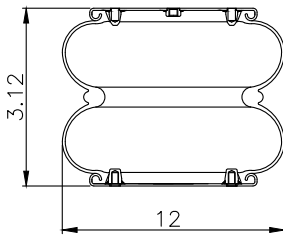

Product ID: 171312

Weight: 2,14 kg (4.70 lbs)

QIP (pcs): 192

OEM Ref.

CROSS Ref.

Firestone
Firestone

26C
W01-358-7504