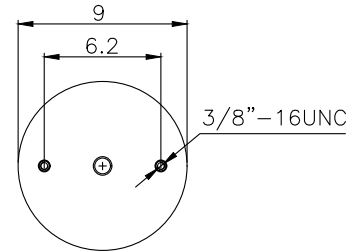

Product ID: 171129

Weight: 6,54 kg (14,38 lbs)

QIP (pcs): 72

OEM Ref.

Loadguard SC2132
SUSPENSIONS,INC 200620

CROSS Ref.

Contitech FT 330-29 503
Goodyear 3B12-304
Goodyear Flex No 578933100
Triangle AS-4503
Automann SP3B22R-C503