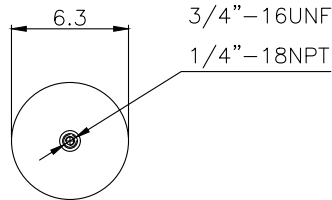

Product ID: 171022

Weight: 3,50 kg (7,72 lbs)

QIP (pcs): 100

OEM Ref.

Hendrickson 002878
S-23114

CROSS Ref.

Contitech FD 200-23A 709
Firestone 20F-1
Firestone Part No W01-358-7897
Automann SP2B12RB-7897
Taurus 6395
Triangle 4524
Fleet Pride AS7795