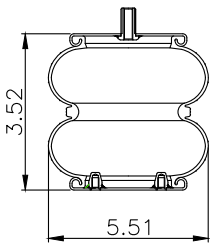

Product ID: 171022

Weight: 3,50 kg (7,72 lbs)

QIP (pcs): 100

OEM Ref.

Hendrickson 002878
S-23114

CROSS Ref.

Contitech FD 200-23A 709
Firestone 20F-1
Firestone Part No W01-358-7897
Automann SP2B12RB-7897
Taurus 6395
Triangle 4524
Fleet Pride AS7795