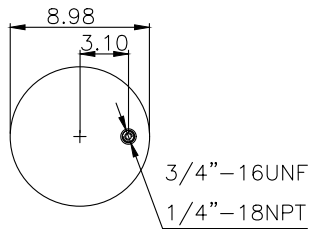

Product ID: 161268

Weight: 10,00kg (22,04lbs)

QIP (pcs): 40

OEM Ref.

Hendrickson S20223
Loadguard SC2758

CROSS Ref.

Contitech 9 10-12 A 427
Firestone 1T15MT-3
Firestone Part No W01-358-9640
Goodyear 1R12-367
Automann 1DK23H-9640
Taurus 6388
Triangle 8427
Fleet Pride AS9640