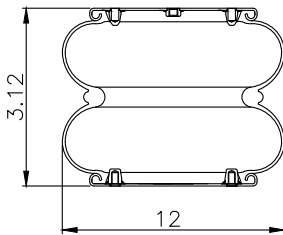

Product ID: 171021

Weight: 4,98 kg (10,97 lbs)

QIP (pcs): 60

OEM Ref.

Dayton	354-7443
Granning	1218
	1589
Hendrickson	S-13035
Loadguard	SC2026
Saf Holland	57007443
Watson & Chalin	AS-0027
Ridewell	S2683C

CROSS Ref.

Contitech	FD 330-30 323
Firestone	22C-15
Firestone Part No	W01-358-7443
Goodyear	2B12-305
Goodyear Flex No	578923310
Taurus	6328
Triangle	AS-4323
TRP	AS74430
Airtech	2B-320 / 113493