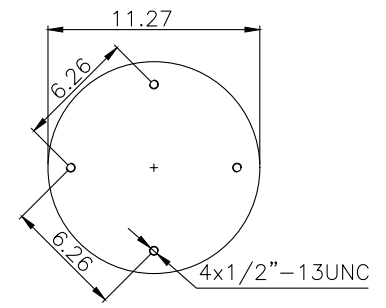

Product ID: 171016

Weight: 7,02 kg (15,44 lbs)

QIP (pcs): 42

OEM Ref.

Saf Holland	90557001
Dayton	354-7135
Eveley RA	1990-1
Loadguard	SC2013
Navistar / Fleetrite	554800C1
Ridewell	1003587135C
Hendrickson	S-13034
Volvo	3130501

CROSS Ref.

Contitech	FD 530-22 311
Firestone	21D
Firestone Part No	W01-358-7135
Goodyear	2B14-360
Goodyear Flex No	578923350
Airtech	2B-355 / 113454
Triangle	AS-4311
TRP	AS71350