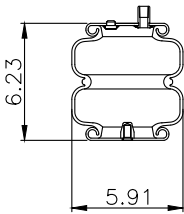

Product ID: 171034

Weight: 3,020 kg (6,644 lbs)

QIP (pcs): 60

OEM Ref.

-

CROSS Ref.

Firestone Part No

A01-760-6397