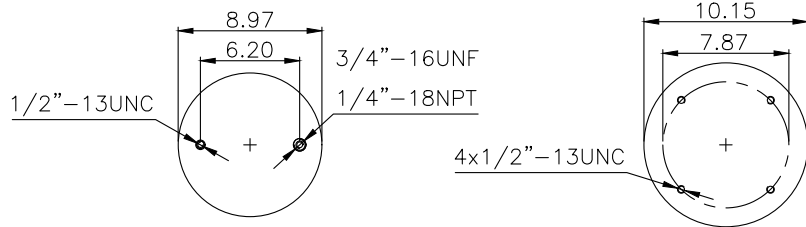

Product ID: 161229

Weight: 12,00 kg (26,46 lbs)

QIP (pcs): 40

OEM Ref.

Dayton 352-9203
Hendrickson S2694

CROSS Ref.

Contitech 9 10-19 P 355
Firestone 1T15M-9
Firestone Part No W01-358-9203
Goodyear 1R12-395
Automann 1DK23L-9203
Taurus 6364
Triangle 8355
Fleet Pride AS9203