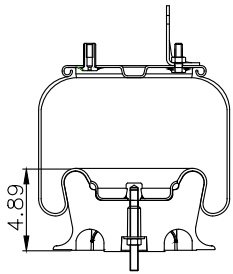

**Product ID:** 161323

**Weight:** 6,68 kg (14,69 lbs)

**QIP (pcs):** 36

**OEM Ref.**

Navistar 2027911C1 / 2027911C2 /  
2027911C3  
Fleetrite FLT1R12538

**CROSS Ref.**

Contitech 9 10-18.5 P 456 (BK)  
Firestone 1T15MT-8  
Firestone Part No W01-358-9648  
Goodyear 1R12-398 / -538  
Airtech 39648 CPP  
Automann 1DK23M-9648  
Taurus 6363  
Triangle 8456  
Fleet Pride AS9648