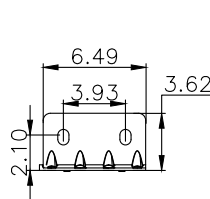

Product ID: 161297

Weight: 5,4kg (11,90lbs)

QIP (pcs): 36

OEM Ref.

Freightliner 16-15595-000 /
16-14004-000 /
16-13840-000 /
A16-14004-000 /
6811-320-0017 /
16-13810-000 /
16-16773-000
Loadguard SC2750
Navistar/ Fleetrite FLT1R12303
Volvo 85101152

CROSS Ref.

Contitech 9 10S-16 P 382
Firestone 1T15ZR-6
Firestone Part No W01-358-9780
Goodyear 1R12-186
1R12-189
1R12-303
1R12-603
Airtech 32303 CPP
Automann 1DF23-9780
Triangle 8382P
Fleet Pride AS9780