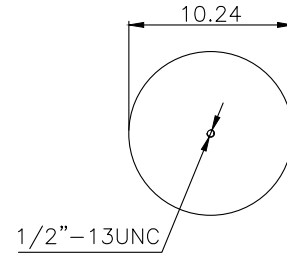

Product ID: 161248

Weight: 7,66 kg (16,85lbs)

QIP (pcs): 32

OEM Ref.

SAF HOLLAND (Neway) 90557168
Watson & Chalin AS-0175

CROSS Ref.

Contitech	10 10-21 P 486
Firestone	1T17B-11
Firestone Part No	W01-358-8749
Goodyear	1R13-153
Automann	1DK25C-8749
Taurus	6394
Triangle	8486
Fleet Pride	AS8749