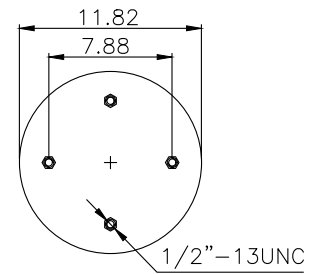

220098

Product ID: 161279

Weight: 11,00kg (24,25lbs)

QIP (pcs): 30

OEM Ref.

Dayton	352-9215
Hendrickson	S3648
Loadguard	SC2047
Navistar/ Fleetrite	554781C1
SAF HOLLAND (Neway)	57009215

CROSS Ref.

Contitech	1110.5-15 A 414
Firestone	1T19F-5 / 1T19L-5
Firestone Part No	W01-358-9215
Goodyear	1R14-037
Automann	1DK28L-9215
Taurus	6417
Triangle	8414
Fleet Pride	AS9215