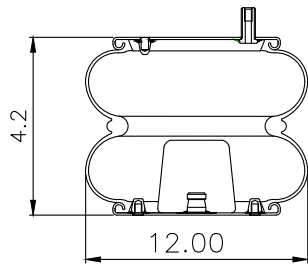

171028

Product ID: 171028

Weight: 6,19 kg (13,61 lbs)

QIP (pcs): 60

OEM Ref.

Dayton	354-7403
Granning	2725
Hendrickson	S-1159
	S2883
	B12514-001
Loadguard	SC2021
Navistar / Fleetrite	554787C1
Saf Holland	57007403
Watson & Chalin	AS-0007
Brake & Wheel	M3507
Volvo	352035001

CROSS Ref.

Contitech	FD 330-22 318
Firestone	22C
Firestone Part No	W01-358-7403
Goodyear	2B12-307
Goodyear Flex No	578923309
Airtech	2B-301 / 113339
Vibracoustic	V SP 2 B 22 R-7403
TRP	AS74030
Automann	SP2B22R-7403