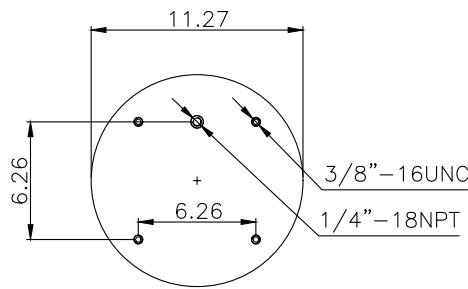

210085

Product ID: 171083

Weight: 8,0 kg (17,64 lbs)

QIP (pcs): 50

OEM Ref.

John Deere

AH168710

CROSS Ref.

Contitech
Firestone Part No
Airtech

FD 530-22 CI / 61362
W01-358-7208
2B-355 HYD /113461