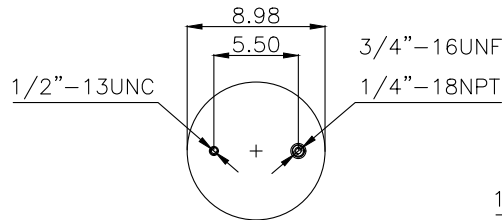

Product ID: 161238

Weight: 5,50kg (12,13lbs)

QIP (pcs): 40

OEM Ref.

Dayton 352-9293
SAF HOLLAND (Neway) 90557120 / 90557127

CROSS Ref.

Contitech 9 9K-15 P 424
Firestone 1T15LP-5
Firestone Part No W01-358-9293
Goodyear 1R10-120
Airtech 39293 CPP
Automann 1DK20F-9293
Taurus 6378
Triangle 8424
Fleet Pride AS9293