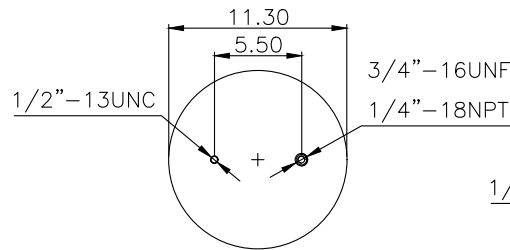

Product ID: 161358

Weight: 8,94 kg (19,71 lbs)

QIP (pcs): 19

OEM Ref.

SAF HOLLAND (Neway) 90557155
90557323

CROSS Ref.

Contitech	1110.5-17 A 377
Firestone	1T19L-9
Firestone Part No	W01-358-9144
Automann	1D28G-9144
Taurus	6365
Triangle	8377
Fleet Pride	AS9144