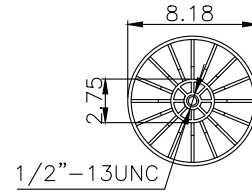

Product ID: 161349

Weight: 5,00 kg (11,02 lbs)

QIP (pcs): 60

OEM Ref.

Kenworth

C81-1005

CROSS Ref.

Contitech
Firestone
Firestone Part No
Automann

9 9-10 P 861 (BK)
1T15LA-0
W01-358-9541
1DK20H-9541X