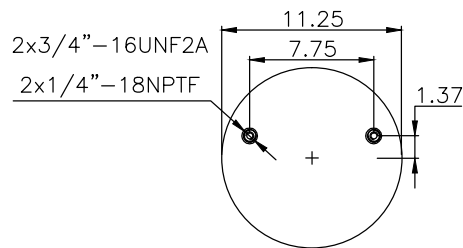

161492

210114

190021

**Product ID:** 161492

**Weight:** 12,14 kg (26,76 lbs)

**QIP (pcs):** 33

**OEM Ref.**

Hendrickson	12514-013 / 4771
Loadguard	SC2052
Navistar/ Fleetrite	1685174C1 / FLT1R14039
Reyco	23631-01
SAF HOLLAND (Neway)	57008050
Watson & Chalin	AS-0039