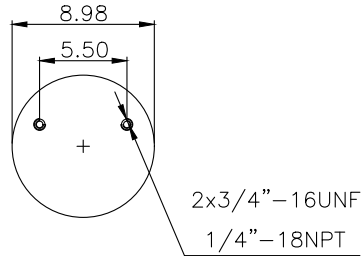

210153

220561

Product ID: 161253

Weight: 7,8kg (17,20lbs)

QIP (pcs): 35

**OEM Ref.**

SAF HOLLAND (Neway) 90557332

**CROSS Ref.**