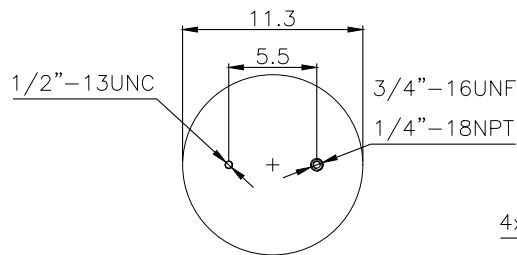

161147

210062

220035

Product ID: 161147

Weight: 10,41 kg (22,90 lbs)

QIP (pcs): 33

OEM Ref.

Dayton	352-9121
Hendrickson	S13160
Loadguard	SC2040
Navistar/ Fleetrite	554773C1
Reyco	12882-02
Ridewell	100358912C
SAF HOLLAND (Neway)	90557019 / 90557010 / 90557052 / 90557078 / 90557083 / 90557110 / 90557324
Volvo	85101159
Watson & Chalin	AS-0013 / AS-0083

CROSS Ref.

Contitech	1110.5-17 A 317
Firestone	1T19F-7 / 1T19L-7
Firestone Part No	W01-358-9121
Goodyear	1R13-039 / -043 / -049
Airtech	39121 C
Automann	1D28G-9121
Taurus	6365
Triangle	8317
Fleet Pride	AS9121