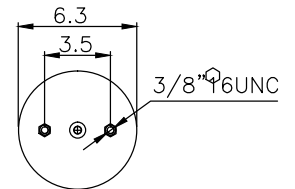

Product ID: 171173

Weight: 3,33 kg (7,32 lbs)

QIP (pcs): 75

OEM Ref.

Loadguard	SC2072
Navistar/ Fleetrite	1685176C1
Reyco	12906-01
Saf Holland	57006927
Reyco	12906-02
Taurus	AS218-6927

CROSS Ref.

Contitech	FD 200-25 453
Firestone	20-02
Firestone Part No	W01-358-6927
Goodyear	2B9-218
Automann	SP2B12RA-6927
Taurus	6332
Triangle	4453
Fleet Pride	AS6927