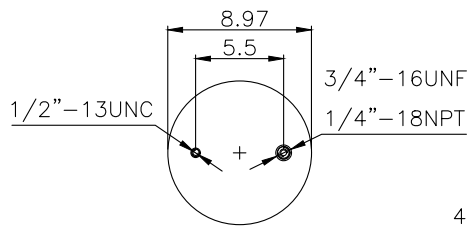

Product ID: 161143

Weight: 9,85kg (21,67 lbs)

QIP (pcs): 42

OEM Ref.

Dayton	352-9101
Loadguard	SC2038
Navistar/ Fleetrite	554768C1
Reyco	12883-01
Ridewell	S-5828-C / S-740-C / 1003589101C
SAF HOLLAND (Neway)	90557082 / 90557008 / 90557009 / 90557043
Spring Valley	AB-1000AL / AS-8315
Volvo	85101149
Watson & Chalin	AS-0040 / AS- 00401F

CROSS Ref.

Contitech	9 10-19 P 315
Firestone	1T15M-9
Firestone Part No	W01-358-9101
Goodyear	1R12-103
Automann	1DK23L-9101
Taurus	6364
Triangle	8315
Fleet Pride	AS9101