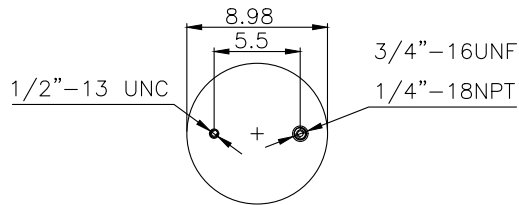

Product ID: 161330

Weight: 6,90kg (15,21lbs)

QIP (pcs): 42

OEM Ref.

Loadguard SC2070
Navistar / Fleetrite 1681739C1 / 1672401C1
SAF HOLLAND (Neway) 57009219
Volvo 35003-3201 / 35003-3203/
35003-3204 / 35003-3209

CROSS Ref.

Contitech 9 10-16 P 408
Firestone 1T15M-6
Firestone Part No W01-358-9219
Goodyear 1R12-182
Airtech 39219 CPP
Automann 1DK23K-9219
Taurus 6363
Triangle 8408
Fleet Pride AS9219