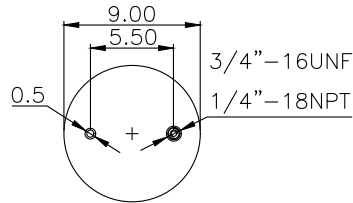

Product ID: 161273

Weight: 4,8kg (10,58lbs)

QIP (pcs): 50

OEM Ref.

SAF HOLLAND (Neway) 90557230

CROSS Ref.

Contitech	9 10-12 P 024
Firestone	1T15M-2
Firestone Part No	W01-358-8197
Goodyear	1R12-562
Automann	1DK23H-8197
Triangle	8024
Fleet Pride	AS8197