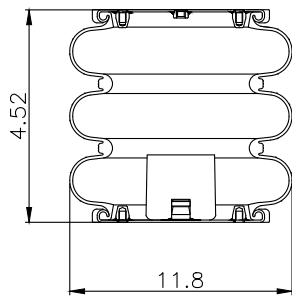

Product ID: 171129

Weight: 6,54 kg (14,38 lbs)

QIP (pcs): 72

OEM Ref.

Loadguard SC2132
SUSPENSIONS,INC 200620

CROSS Ref.

Contitech FT 330-29 503
Goodyear 3B12-304
Goodyear Flex No 578933100
Triangle AS-4503
Automann SP3B22R-C503