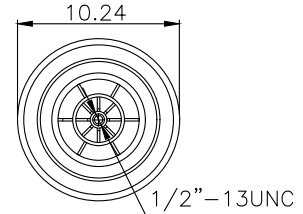

Product ID: 161336

Weight: 6,04 kg (13,28 lbs)

QIP (pcs): 42

OEM Ref.

SAF HOLLAND (Neway) 90557157 / 90557301

CROSS Ref.

Contitech	9 10-17.5 P 548
Firestone	1T15M-7.5
Firestone Part No	W01-358-9935
Goodyear	1R12-532
Automann	1DK23P-9935
Taurus	6391
Triangle	8548
Fleet Pride	AS9935