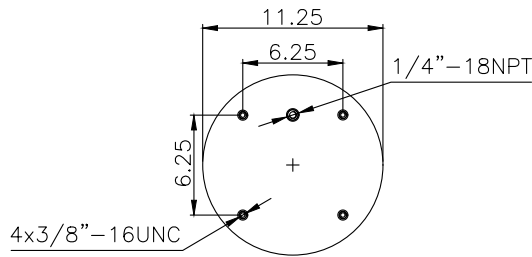

161110

210085

220528

Product ID: 161110

Weight: 9,00 kg (19,84 lbs)

QIP (pcs): 30

OEM Ref.

Hendrickson S7128
Loadguard SC2044
Navistar/ Fleetrite 554777C1/1681742C1

CROSS Ref.

Contitech 1110.5-21 A 370
Firestone 1T19F-11 / 1T19L-11
Firestone Part No W01-358-9156
Goodyear 1R14-019 / -025
Automann 1D28C-9156
Taurus 6366
Triangle 8370
Fleet Pride AS9156