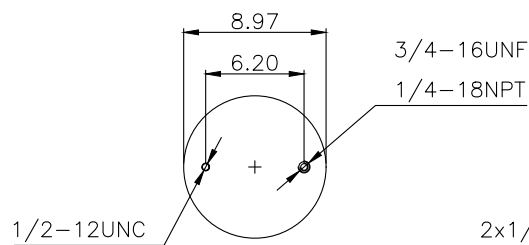

161217

210138

220551

Product ID: 161217

Weight: 4,22kg (9,284lbs)

QIP (pcs): 60

OEM Ref.

Dayton	352-9422
Hendrickson	B-13032
Kenworth	K-303-6 / K-303-14 / K-303-15
Loadguard	SC2050
Navistar/ Fleetrite	554762C1
Volvo	85101148
Watson & Chalin	AS-0017

CROSS Ref.

Contitech	9 9-12 P 314
Firestone	1T15L-1.5 / 1T15KW-1.5
Firestone Part No	W01-358-9422
Goodyear	1R11-028
Airtech	39422-01 CPP
Automann	1DK20D-9422
Taurus	6368
Triangle	8314
Fleet Pride	AS9422