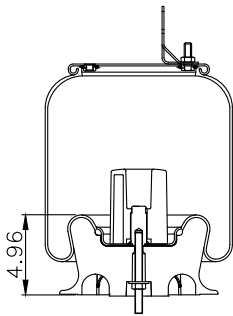

161334

210250

220555

Product ID: 161334

Weight: 7,74kg (17,06lbs)

QIP (pcs): 35

**OEM Ref.**

Hendrickson 50898-1 / 50898-2 / 64651-2