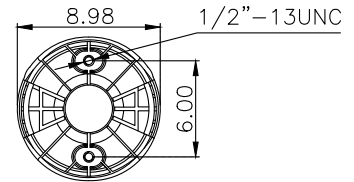

Product ID: 161525

Weight: 6,52 kg (14,34 lbs)

QIP (pcs): 28

OEM Ref.

Hendrickson

98734-094/67043-002

CROSS Ref.

Contitech
Firestone
Firestone Part No
Triangle

9 10BS-17 P 1192 (BK)
1T15VMR-8
W01-358-9865
AS-81192