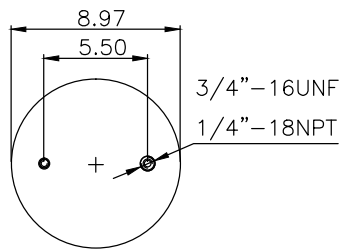

210030

Product ID: 131136

Weight: 5,50 kg (12,13 lbs)

QIP (pcs): 45

OEM Ref.

CROSS Ref.

Firestone

1T15M-9