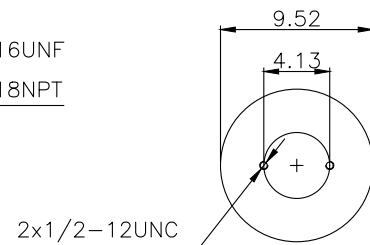

Product ID: 161217

Weight: 4,22kg (9,284lbs)

QIP (pcs): 60

OEM Ref.

Dayton	352-9422
Hendrickson	B-13032
Kenworth	K-303-6 / K-303-14 / K-303-15
Loadguard	SC2050
Navistar/ Fleetrite	554762C1
Volvo	85101148
Watson & Chalin	AS-0017

CROSS Ref.

Contitech	9 9-12 P 314
Firestone	1T15L-1.5 / 1T15KW-1.5
Firestone Part No	W01-358-9422
Goodyear	1R11-028
Airtech	39422-01 CPP
Automann	1DK20D-9422
Taurus	6368
Triangle	8314
Fleet Pride	AS9422