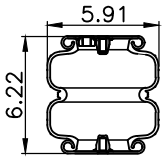

Product ID: 171200

Weight: 1,51 kg (3,32 lbs)

QIP (pcs): 234

OEM Ref.

CROSS Ref.

-

Firestone Part No

W01-358-6784