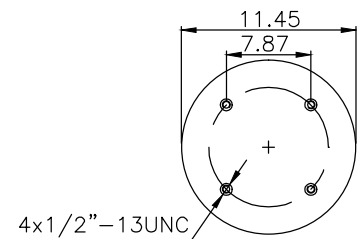

Product ID: 161492

Weight: 12,14 kg (26,76 lbs)

QIP (pcs): 33

OEM Ref.

Hendrickson	12514-013 / 4771
Loadguard	SC2052
Navistar/ Fleetrite	1685174C1 / FLT1R14039
Reyco	23631-01
SAF HOLLAND (Neway)	57008050
Watson & Chalin	AS-0039

CROSS Ref.

Contitech	1110.5-C 16 A 320 / 1110.5-E 16 A 320
Firestone	1T19ZK-5.7
Firestone Part No	W01-358-8050
Goodyear	1R14-039 / -055 / -083
Airtech	38050 C
Automann	1DK28A-8050
Triangle	8320
Fleet Pride	AS8050