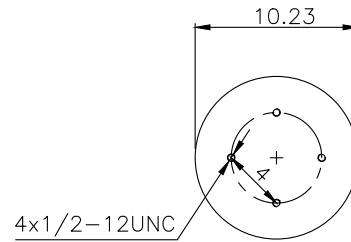

Product ID: 161153

Weight: 11,40 kg (25,08 lbs)

QIP (pcs): 32

OEM Ref.

Dayton	352-9580
Hendrickson	S20127
Loadguard	SC2761
Fleetrite	FLT1R13118

CROSS Ref.

Contitech	10 10-21 P 434
Firestone	1T15VLT-10.5
Firestone Part No	W01-358-9580
Goodyear	1R13-118
Automann	1DK25C-9580
Taurus	6386
Triangle	8434
Fleet Pride	AS9580