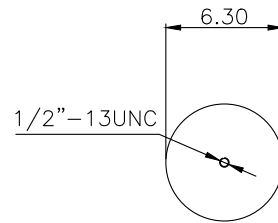

Product ID: 171027

Weight: 2,85 kg (6,27 lbs)

QIP (pcs): 72

OEM Ref.

Watson & Chalin	AS0058
	AS0058S
Brake & Wheel	M3528
Ridewell	1003586897C
Navistar / Fleetrite	2B9-490

CROSS Ref.

Contitech	FD 200-19 505
Firestone Part No	W01-358-6897
Firestone	20F
Goodyear Flex No	556238225
Goodyear	2B9-229
Triangle	4505
Automann	SP2B12R-6897
Taurus	6325
Fleet Pride	AS6897