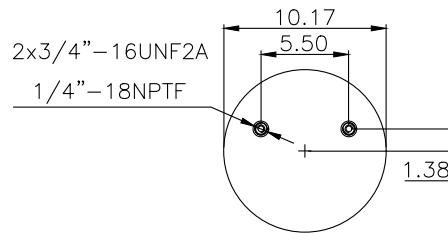

161274

210116

220559

**Product ID:** 161274

**Weight:** 6,61 kg (14,54 lbs)

**QIP (pcs):** 36

**OEM Ref.**

Hendrickson S21966  
Navistar/ Fleetrite FLT1R13177