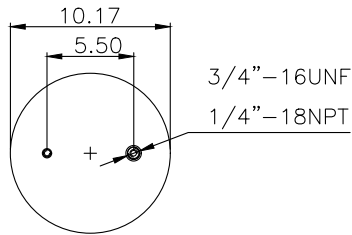

Product ID: 161265

Weight: 5,42kg (11,94 lbs)

QIP (pcs): 55

OEM Ref.

ARVIN MERITOR (R.O.R) 202796

CROSS Ref.

Contitech
Firestone
Firestone Part No
Goodyear
Airtech
Taurus
Triangle

10 10.5AV-12 P 513
1T17BB-2
W01-358-8729
1R13-130
38729 CPP
6396
8513