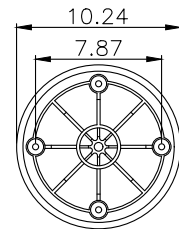

Product ID: 161283

Weight: 6,48 kg (14,25 lbs)

QIP (pcs): 32

OEM Ref.

SAF HOLLAND (Neway) 90557112
Watson & Chalin AS-0061

CROSS Ref.

Contitech	9 10-19 P 384
Firestone	1T15M-9
Firestone Part No	W01-358-9243
Goodyear	1R12-480
Airtech	39243 CPP
Automann	1DK23L-9243
Taurus	6364
Triangle	8384
Fleet Pride	AS9243