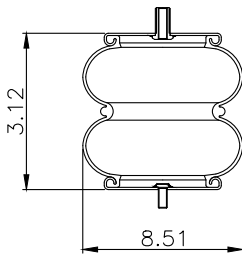

Product ID: 171027

Weight: 2,85 kg (6,27 lbs)

QIP (pcs): 72

OEM Ref.

Watson & Chalin	AS0058
	AS0058S
Brake & Wheel	M3528
Ridewell	1003586897C
Navistar / Fleetrite	2B9-490

CROSS Ref.

Contitech	FD 200-19 505
Firestone Part No	W01-358-6897
Firestone	20F
Goodyear Flex No	556238225
Goodyear	2B9-229
Triangle	4505
Automann	SP2B12R-6897
Taurus	6325
Fleet Pride	AS6897