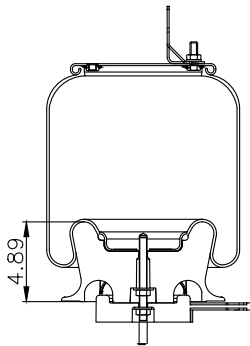

161341

Product ID: 161341

Weight: 7,45 kg (16,39 lbs)

QIP (pcs): 28

OEM Ref.

Hendrickson 60271-2

CROSS Ref.

Contitech 9 10-18.5 P 939
Firestone 1T15M-8
Firestone Part No W01-358-9663
Automann 1DK23M-9663