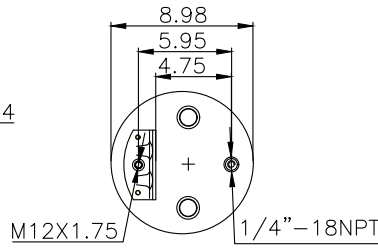

161276

210158

220555

**Product ID:** 161276

**Weight:** 10kg (22,04lbs)

**QIP (pcs):** 28

**OEM Ref.**

Navistar 3541731C1