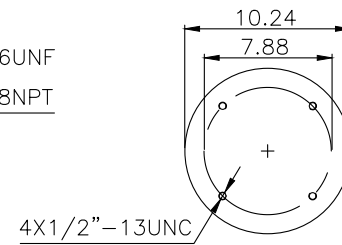

Product ID: 161270

Weight: 9,5kg (20,94lbs)

QIP (pcs): 30

OEM Ref.

SAF HOLLAND (Neway) 90557125

CROSS Ref.

Contitech
Firestone
Firestone Part No
Goodyear
Automann
Taurus
Triangle
Fleet Pride

1110.5-19 A 431
1T19F-9 / 1T19L-9
W01-358-9134
1R13-908 / -137
1DK28B-9134
6383
8431
AS9134