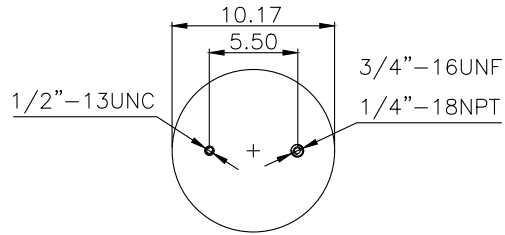

Product ID: 161248

Weight: 7,66 kg (16,85lbs)

QIP (pcs): 32

OEM Ref.

SAF HOLLAND (Neway) 90557168
Watson & Chalin AS-0175

CROSS Ref.

Contitech	10 10-21 P 486
Firestone	1T17B-11
Firestone Part No	W01-358-8749
Goodyear	1R13-153
Automann	1DK25C-8749
Taurus	6394
Triangle	8486
Fleet Pride	AS8749