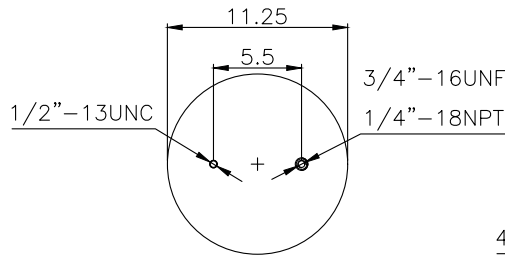

161146

210062

Product ID: 161146

Weight: 8,06 kg (17,73 lbs)

QIP (pcs): 33

OEM Ref.

Dayton	352-9121
Hendrickson	S13160
Loadguard	SC2040
Navistar/ Fleetrite	554773C1
Reyco	12882-02
Ridewell	100358912C
SAF HOLLAND (Neway)	90557019 / 90557010 / 90557052 / 90557078 / 90557083 / 90557110 / 90557324
Volvo	85101159
Watson & Chalin	AS-0013 / AS-0083

CROSS Ref.

Contitech	1110.5-17 A 317
Firestone	1T19F-7 / 1T19L-7
Firestone Part No	W01-358-9121
Goodyear	1R13-039 / -043 / -049
Automann	1D28G-9121
Taurus	6365
Triangle	8317
Fleet Pride	AS9121