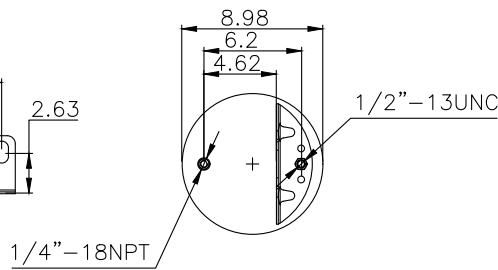

161334

210250

220555

Product ID: 161334

Weight: 7,74kg (17,06lbs)

QIP (pcs): 35

**OEM Ref.**

Hendrickson 50898-1 / 50898-2 / 64651-2