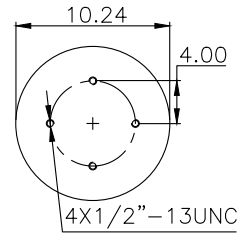

Product ID: 161268

Weight: 10,00kg (22,04lbs)

QIP (pcs): 40

OEM Ref.

Hendrickson S20223
Loadguard SC2758

CROSS Ref.

Contitech 9 10-12 A 427
Firestone 1T15MT-3
Firestone Part No W01-358-9640
Goodyear 1R12-367
Automann 1DK23H-9640
Taurus 6388
Triangle 8427
Fleet Pride AS9640