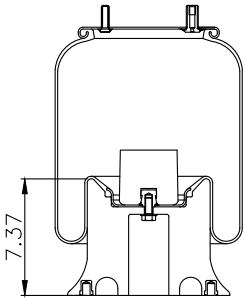

Product ID: 161255

Weight: 7,00 kg (15,4 lbs)

QIP (pcs): 52

OEM Ref.

Hendrickson S103522

CROSS Ref.

Contitech 9 10-19 P 358 /
9 10-19 P 383
Firestone 1T15M-9
Firestone Part No W01-358-9394 / 9241
Goodyear 1R12-142 / -261 / -278 /
-279
Airtech 39394 CPP
Automann 1DK23L-9394 /
1DK23L-9241P
Taurus 6364
Triangle 8358
Fleet Pride AS9394