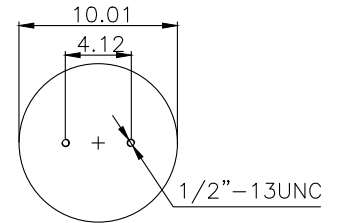

Product ID: 161330

Weight: 6,90kg (15,21lbs)

QIP (pcs): 42

OEM Ref.

Loadguard SC2070
Navistar / Fleetrite 1681739C1 / 1672401C1
SAF HOLLAND (Neway) 57009219
Volvo 35003-3201 / 35003-3203/
35003-3204 / 35003-3209

CROSS Ref.

Contitech 9 10-16 P 408
Firestone 1T15M-6
Firestone Part No W01-358-9219
Goodyear 1R12-182
Airtech 39219 CPP
Automann 1DK23K-9219
Taurus 6363
Triangle 8408
Fleet Pride AS9219