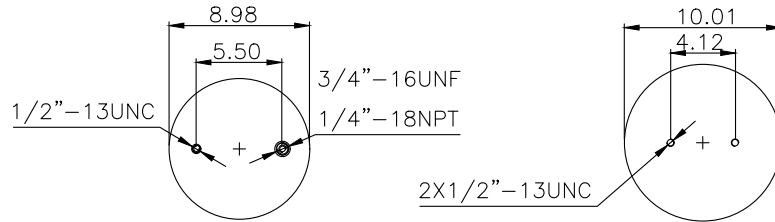

161277

210030

220550

**Product ID:** 161277

**Weight:** 9,40kg (20,72lbs)

**QIP (pcs):** 30

**OEM Ref.**

Hendrickson 448195-2  
Reyco 12884-01  
SAF HOLLAND (Neway) 57009223