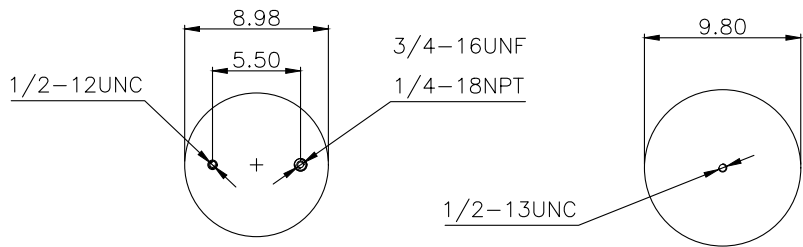

161236

210030

220558

Product ID: 161236

Weight: 5,88kg (12,96lbs)

QIP (pcs): 40

OEM Ref.

SAF HOLLAND (Neway) 90557160 / 90557225 /
90557210
Watson & Chalin AS-0054

CROSS Ref.

Contitech 9 10-12 P 488
Firestone 1T15M-2
Firestone Part No W01-358-9366
Goodyear 1R12-487
Airtech 39366 CPP
Automann 1DK23H-9366
Taurus 6361
Triangle 8488
Fleet Pride AS9366