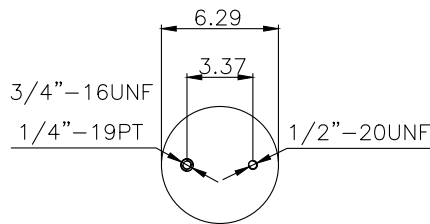

171227

210330

210331

Product ID: 171227

Weight: 3,62 kg (7,96 lbs)

QIP (pcs): 72

OEM Ref.

Granning	7631
Histeer	10302
Link	1103-0002
Loadguard	SC2124
Saf Holland	57006941
Suspensions,Inc	200118

CROSS Ref.

Contitech	FD 200-19 448
Firestone	20
Firestone Part No	W01-358-6941
Goodyear	2B9-265