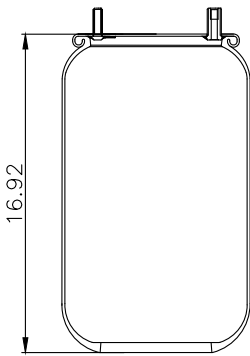

131324

210099

Product ID: 131324

Weight: 3,45 kg (7,59 lbs)

QIP (pcs): 72

OEM Ref.

CROSS Ref.

-