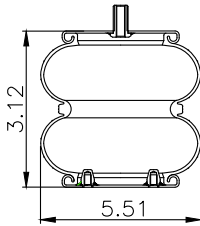

Product ID: 171032

Weight: 3,5 kg (7,72 lbs)

QIP (pcs): 80

OEM Ref.

Hendrickson   B-14486
3317
Watson & Chalin   AS-0146-1G

CROSS Ref.

Contitech   FD 200-19 713
Firestone   20F
Firestone Part No   W01-358-7795
Goodyear   2B10-226
Goodyear Flex No   578923250
Triangle   AS-4713
TRP   AS77950