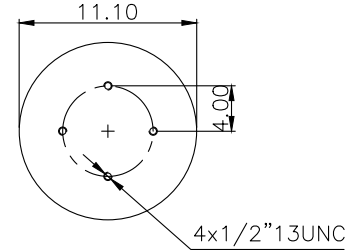

Product ID: 161254

Weight: 6,16 kg (13,55 lbs)

QIP (pcs): 40

OEM Ref.

Hendrickson
Loadguard

S20217
SC2756

CROSS Ref.

Contitech
Firestone
Firestone Part No
Goodyear
Automann
Taurus
Triangle
Fleet Pride

9 10-17.5 P 436
1T15MLW-7
W01-358-8944 / 9015
1R12-366 / -271
1DK23P-8944
6391
8436
AS8944