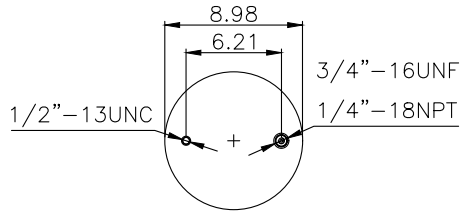

Product ID: 161255

Weight: 7,00 kg (15,4 lbs)

QIP (pcs): 52

OEM Ref.

Hendrickson S103522

CROSS Ref.

Contitech 9 10-19 P 358 /
9 10-19 P 383
Firestone 1T15M-9
Firestone Part No W01-358-9394 / 9241
Goodyear 1R12-142 / -261 / -278 /
-279
Airtech 39394 CPP
Automann 1DK23L-9394 /
1DK23L-9241P
Taurus 6364
Triangle 8358
Fleet Pride AS9394