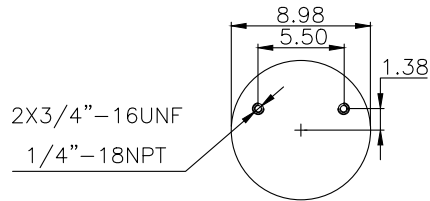

Product ID: 161262

Weight: 6,00kg (13,22lbs)

QIP (pcs): 42

OEM Ref.

Hendrickson S23720

CROSS Ref.

Contitech 9 9-16 P 568
Firestone 1T15L-6
Firestone Part No W01-358-9626
Automann 1DK20J-9626
Taurus 6424
Triangle 8568
Fleet Pride AS9626