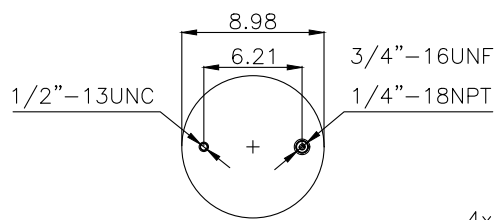

Product ID: 161116

Weight: 10,22kg (22,48 lbs)

QIP (pcs): 37

OEM Ref.

Hendrickson B4375 / B14249 / 003319
Loadguard SC2120
Watson & Chalin AS-0104

CROSS Ref.

Contitech 9 10-21 P 505
Firestone 1T15M-11
Firestone Part No W01-358-9367
Goodyear 1R12-256
Automann 1DK23N-9367
Taurus 6373
Triangle 8505
Fleet Pride AS9367