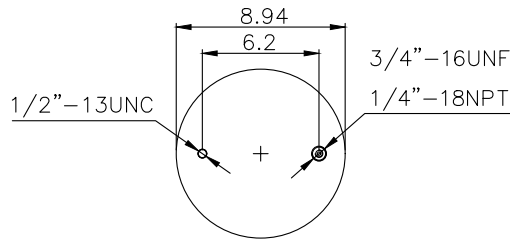

Product ID: 171250

Weight: 5,89 kg (12,98 lbs)

QIP (pcs): 36

OEM Ref.

CROSS Ref.

Firestone
Firestone Part No

228-1,5
W01-358-6080