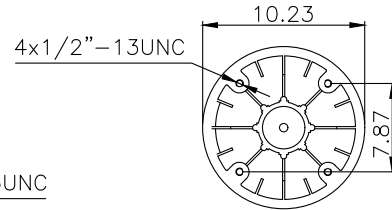

Product ID: 161431

Weight: 6,75 kg (14,85 lbs)

QIP (pcs): 42

OEM Ref.

Ridewell
Loadguard
Granning

1003589245C
SC2134
6396

CROSS Ref.

Contitech
Firestone

9 10-19 P 390
W01-358-9245