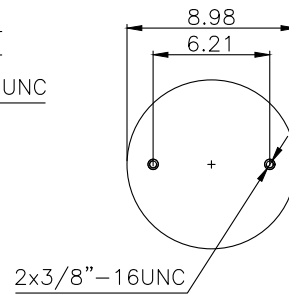

210123

Product ID: 171312

Weight: 2,14 kg (4.70 lbs)

QIP (pcs): 192

OEM Ref.

CROSS Ref.

Firestone
Firestone

26C
W01-358-7504