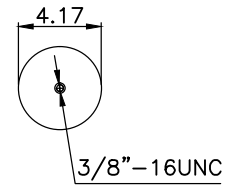

171200

210321

210286

Product ID: 171200

Weight: 1,51 kg (3,32 lbs)

QIP (pcs): 234

OEM Ref.

CROSS Ref.

-

Firestone Part No

W01-358-6784