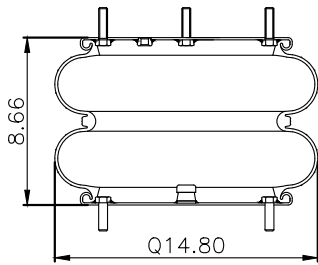

Product ID: 171038

Weight: 10,88 kg (24,00 lbs)

QIP (pcs): 50

OEM Ref.

Watson & Chalin AS-0032

CROSS Ref.

Contitech	FD 530-35 544
Firestone	233-2
Firestone Part No	W01-358-7782
Goodyear	2B14-470
Goodyear Flex No	578923356
TRP	AS77820
Automann	SP2B34RC-7782