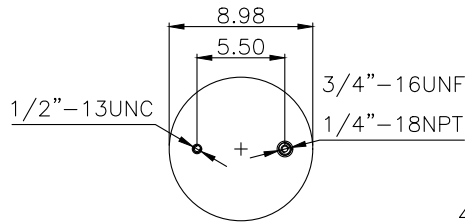

Product ID: 161144

Weight: 6,45 kg (14,21 lbs)

QIP (pcs): 40

OEM Ref.

Dayton	352-9082
Hendrickson	S2066 / S4041 / S11651 / S13159 / B12514-007
Hutchens	H-9630-01
Loadguard	SC2035 / SC2762
Navistar/ Fleetrite	517559C9 / FLT1R12092
Reyco	12882-01
Ridewell	1003589082C
SAF HOLLAND (Neway)	90557006 / 90557027 / 90557054 / 90557075 / 90044200 / 90044647
Spring Valley	AS-8310
Watson & Chalin	AS-0011

CROSS Ref.

Contitech	9 10-16 P 310
Firestone	1T15M-6
Firestone Part No	W01-358-9082
Goodyear	1R12-092 / -509
Airtech	39082 CPP
Automann	1DK23K-9082
Taurus	6363
Triangle	8310
Fleet Pride	AS9082