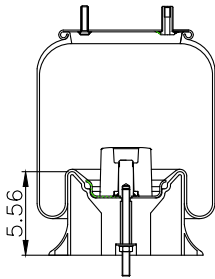

Product ID: 161269

Weight: 6,22 kg (13,684 lbs)

QIP (pcs): 35

OEM Ref.

SAF HOLLAND (Neway) 90557118

CROSS Ref.

Contitech	9 10-17.5 P 429
Firestone	1T15M-75
Firestone Part No	W01-358-9923
Goodyear	1R12-481 / -533
Airtech	39923 CPP
Automann	1DK23P-9923
Taurus	6391
Triangle	8429
Fleet Pride	AS9923