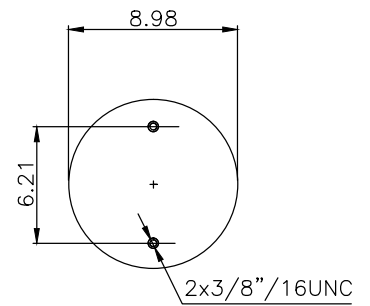

210081

Product ID: 171055

Weight: 8,16 kg (18,00 lbs)

QIP (pcs): 40

OEM Ref.

Link 1103-0056

CROSS Ref.

Contitech	FT 330-29 723
Firestone	38
Firestone Part No	W01-358-7996
Goodyear	3B12-335
Goodyear Flex No	578933100
Airtech	3B-310 / 115037
Triangle	AS-4723
Automann	SP3B22R-7996