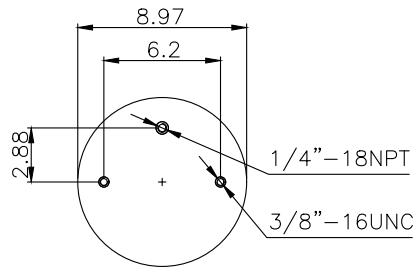

210359

Product ID: 171130

Weight: 4,52 kg (9,94 lbs)

QIP (pcs): 88

OEM Ref.

EZ Ride	8030190
Loadguard	SC2075
Navistar / Fleetrite	1685179C1
Peerless	0550-00001
Ridewell	1003587180C
Saf Holland	57007180
Taurus	AS214-7180

CROSS Ref.

Contitech	FD 330-22 363
Firestone	22
Firestone Part No	W01-358-7180
Goodyear	2B12-425
Goodyear Flex No	578923309
Automann	SP2BB22R-7180
Triangle	AS-4363
TRP	AS71800