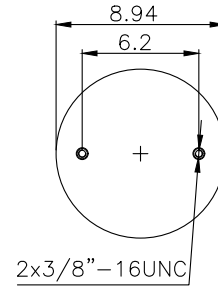

Product ID: 171250

Weight: 5,89 kg (12,98 lbs)

QIP (pcs): 36

OEM Ref.

CROSS Ref.

Firestone
Firestone Part No

228-1,5
W01-358-6080