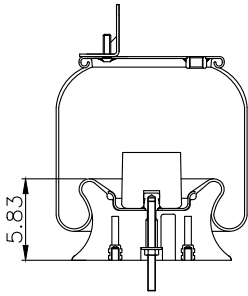

Product ID: 161317

Weight: 6,80 kg (14,99 lbs)

QIP (pcs): 28

OEM Ref.

Reyco

20124-02 (1/2 NPT)
20124-01
20124-01K (1/4NPT)
(use 1/2 or 1/4 adaptor)

CROSS Ref.

Contitech
Firestone
Firestone Part No
Automann

9 10-17.5 P 731
1T15M-6
W01-358-9966
1DK23P-9966