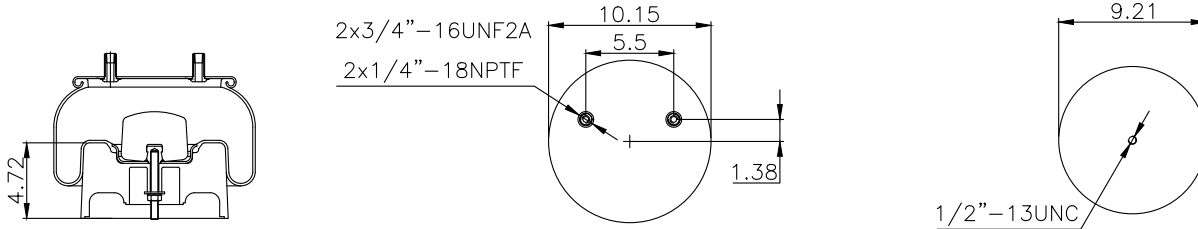

161197

210116

220545

Product ID: 161197

Weight: 6,21 kg (13,66lbs)

QIP (pcs): 52

OEM Ref.

Hendrickson S211800 / S20900
Navistar/ Fleetrite FLT1R13159

CROSS Ref.

Contitech 10 10.5-15 P 460
Firestone 1T17CA-5
Firestone Part No W01-358-8709
Goodyear 1R13-159
Airtech 38709 CPP
Automann 1DK25A-8709
Triangel 8460
Fleet Pride AS8709