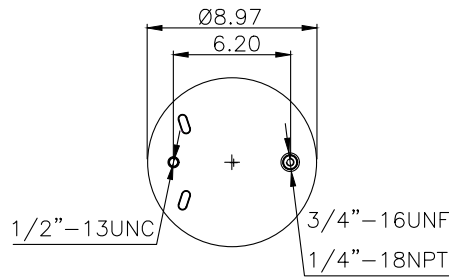

Product ID: 161294

Weight: 5,57 kg (12,25 lbs)

QIP (pcs): 36

OEM Ref.

Freightliner 16-15595-000 /
16-14004-000 /
16-13840-000 /
A16-14004-000 /
6811-320-0017 /
16-13810-000 /
16-16773-000
Loadguard SC2750
Navistar/ Fleetrite FLT1R12303
Volvo 85101151

CROSS Ref.

Contitech 9 10 S-16 P 382
Firestone 1T15ZR-6
Firestone Part No W01-358-9780
Goodyear 1R12-186 / -189 / -303 /
-603
Airtech 32303 CPP
Automann 1DF23-9780
Triangle 8382
PFleet Pride AS9780