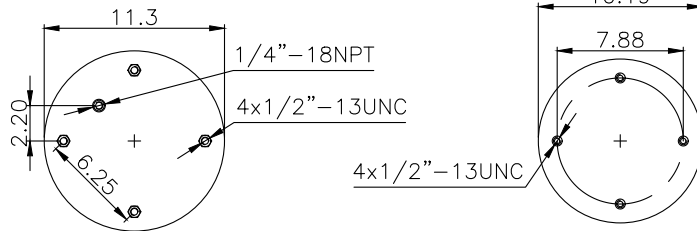

Product ID: 161231

Weight: 11,10 kg (24,42 lbs)

QIP (pcs): 30

OEM Ref.

Dayton	352-9158
Hendrickson	S12514-004 / S12514-011 / S2063
Loadguard	SC2045 / SC2115
Navistar/ Fleetrite	554780C1 / 1681745C1
Ridewell	1003589158C
SAF HOLLAND (Neway)	90557005 / 90557069 / 90044197

CROSS Ref.

Contitech	1110.5-21 A 318
Firestone	1T19F-11 / 1T19L-11
Firestone Part No	W01-358-9158
Goodyear	1R14-030 / -031 / -054
Airtech	39158 CPP
Automann	1D28C-9158
Taurus	6366
Triangle	8318
Fleet Pride	AS9158