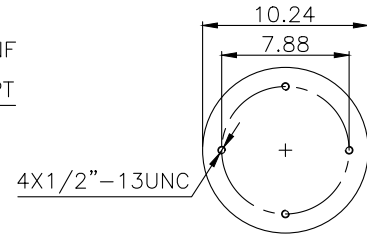

Product ID: 161286

Weight: 7,00kg (15,43lbs)

QIP (pcs): 40

OEM Ref.

Hendrickson	S6195 / NA1817
Loadguard	SC2120
Navistar/ Fleetrite	1681738C1 / 1681740C1
SAF HOLLAND (Neway)	90557086 / 90557108 / 90557135 / 90557136
Watson / Chalin	AS-0038 / AS-0046

CROSS Ref.

Contitech	9 10-19 P 326
Firestone	1T15M-9
Firestone Part No	W01-358-9192
Goodyear	1R12-167
Airtech	39192 CPP
Automann	1DK23L-9192
Taurus	6364
Triangle	8326
Fleet Pride	AS9192