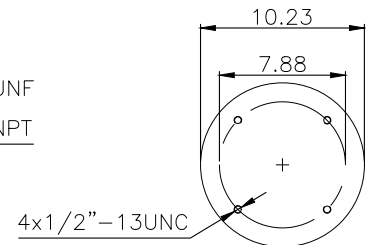

Product ID: 161147

Weight: 10,41 kg (22,90 lbs)

QIP (pcs): 33

OEM Ref.

Dayton	352-9121
Hendrickson	S13160
Loadguard	SC2040
Navistar/ Fleetrite	554773C1
Reyco	12882-02
Ridewell	100358912C
SAF HOLLAND (Neway)	90557019 / 90557010 / 90557052 / 90557078 / 90557083 / 90557110 / 90557324
Volvo	85101159
Watson & Chalin	AS-0013 / AS-0083

CROSS Ref.

Contitech	1110.5-17 A 317
Firestone	1T19F-7 / 1T19L-7
Firestone Part No	W01-358-9121
Goodyear	1R13-039 / -043 / -049
Airtech	39121 C
Automann	1D28G-9121
Taurus	6365
Triangle	8317
Fleet Pride	AS9121