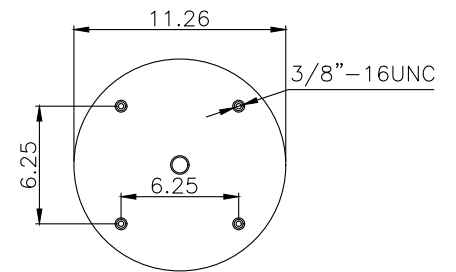

Product ID: 171208

Weight: 8,48 kg (18.65 lbs)

QIP (pcs): 54

OEM Ref.

Ridewell 1003586805C

CROSS Ref.

Contitech FD 530-30 532
Firestone 21-2
Firestone Part No W01-358-6805
Goodyear 2B14-462