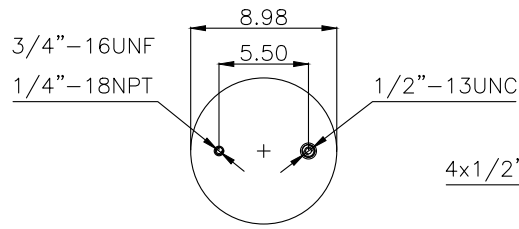

161228

210030

220556

Product ID: 161228

Weight: 5,84 kg (12,84 lbs)

QIP (pcs): 40

OEM Ref.

Hendrickson B12514-003
SAF HOLLAND (Neway) 57009302

CROSS Ref.

Contitech 9 10-12 P 343
Firestone 1T15M-2
Firestone Part No W01-358-9302
Goodyear 1R12-132
Automann 1DK23H-9302
Triangle 8343
Fleet Pride AS9302