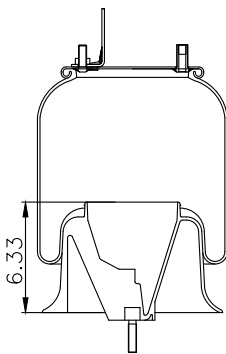

Product ID: 161297

Weight: 5,4kg (11,90lbs)

QIP (pcs): 36

OEM Ref.

Freightliner 16-15595-000 /
16-14004-000 /
16-13840-000 /
A16-14004-000 /
6811-320-0017 /
16-13810-000 /
16-16773-000
Loadguard SC2750
Navistar/ Fleetrite FLT1R12303
Volvo 85101152

CROSS Ref.

Contitech 9 10S-16 P 382
Firestone 1T15ZR-6
Firestone Part No W01-358-9780
Goodyear 1R12-186
1R12-189
1R12-303
1R12-603
Airtech 32303 CPP
Automann 1DF23-9780
Triangle 8382P
Fleet Pride AS9780