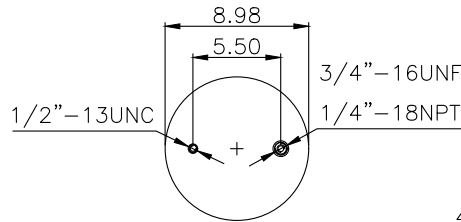

Product ID: 161145

Weight: 8,89 kg (19,55 lbs)

QIP (pcs): 52

OEM Ref.

Dayton	352-9082
Hendrickson	S2066 / S4041 / S11651 / S13159 / B12514-007
Hutchens	H-9630-01
Loadguard	SC2035 / SC2762
Navistar/ Fleetrite	517559C9 / FLT1R12092
Reyco	12882-01
Ridewell	1003589082C
SAF HOLLAND (Neway)	90557006 / 90557027 / 90557054 / 90557075 / 90044200 / 90044647
Spring Valley	AS-8310
Watson & Chalin	AS-0011

CROSS Ref.

Contitech	9 10-16 P 310
Firestone	1T15M-6
Firestone Part No	W01-358-9082
Goodyear	1R12-092 / -509
Automann	1DK23K-9082
Taurus	6363
Triangle	8310
Fleet Pride	AS9082