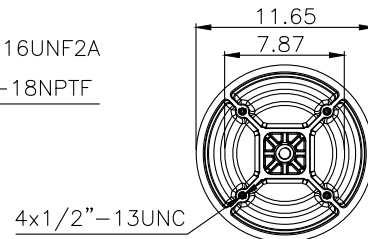

220404

Product ID: 161493

Weight: 8,7 kg (19,14 lbs)

QIP (pcs): 44

OEM Ref.

Loadguard	SC2052
Navistar/ Fleetrite	1685174C1
Reyco	23631-01
SAF HOLLAND	57008050
Watson / Chalin	AS-0039
Volvo	3130498
Hendrickson	B-12514-013
	S-4771
	B-4771
	36514-13

CROSS Ref.

Contitech	1110.5C-16 A 320
Firestone	1TT19ZK-5.7
Firestone Part No	W01-358-8050
Primeride	AS PR11LN16 8050
Fleet Pride	AS8050
Goodyear	1R14-039
Goodyear Flex No	566283065
Triangle	AS-8320
Automann	1DK28A-8050
TRP	AS80500