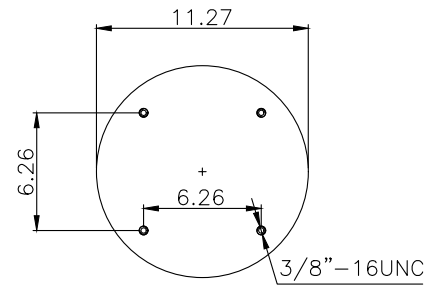

210168

Product ID: 171037

Weight: 7,955 kg (17,501 lbs)

QIP (pcs): 60

OEM Ref.

Dayton	354-7136
Granning	1626
Hendrickson	S-1080
Loadguard	SC2014
Navistar / Fleetrite	5547998C1
Saf Holland	57007136
Volvo	3130489
Watson & Chalin	AS-0004

CROSS Ref.

Firestone	21D
Firestone Part No	W01-358-7136
Goodyear	2B14-356
Goodyear Flex No	578923353
Taurus	6329
Triangle	AS-4321
Automann	SP2B34R-7136