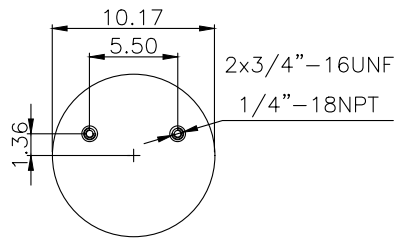

210148

Product ID: 161241

Weight: 6,63 kg (14,58 lbs)

QIP (pcs): 36

OEM Ref.

Hendrickson S22948

CROSS Ref.

Contitech	10 10-16 S 533
Firestone	1T17CA-6.5
Firestone Part No	W01-358-8713
Goodyear	1R13-176 / -140
Airtech	38713 CPP
Automann	1DK25E-8713
Triangle	8533
Fleet Pride	AS8713