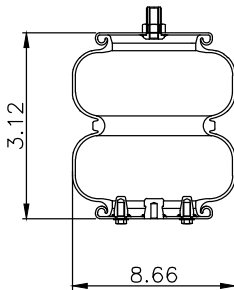

Product ID: 171173

Weight: 3,33 kg (7,32 lbs)

QIP (pcs): 75

OEM Ref.

Loadguard	SC2072
Navistar/ Fleetrite	1685176C1
Reyco	12906-01
Saf Holland	57006927
Reyco	12906-02
Taurus	AS218-6927

CROSS Ref.

Contitech	FD 200-25 453
Firestone	20-02
Firestone Part No	W01-358-6927
Goodyear	2B9-218
Automann	SP2B12RA-6927
Taurus	6332
Triangle	4453
Fleet Pride	AS6927