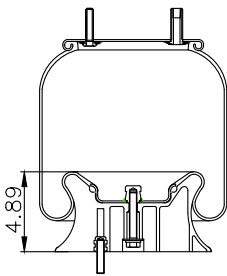

161330

210221

220550

**Product ID:** 161330

**Weight:** 6,90kg (15,21lbs)

**QIP (pcs):** 42

**OEM Ref.**

Loadguard SC2070  
Navistar / Fleetrite 1681739C1 / 1672401C1  
SAF HOLLAND (Neway) 57009219  
Volvo 35003-3201 / 35003-3203/  
35003-3204 / 35003-3209