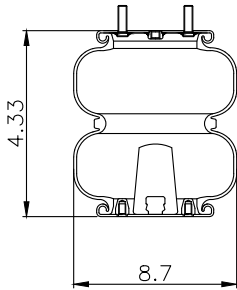

Product ID: 171182

Weight: 3,44 kg (7,58 lbs)

QIP (pcs): 60

OEM Ref.

Loadguard	SC2123
Ridewell	1003586948C
Spring Valley	AS-4429
Cush	C-0080
Silent Drive	AS-6948
Watson & Chalin	AS-0122-G

CROSS Ref.

Contitech	FD 200-25 429
Firestone	20-02
Firestone Part No	W01-358-6948
Goodyear	2B9-251
Automann	SP 2B12RA-6948
Taurus	6332
Triangle	4429
Fleet Pride	AS6948