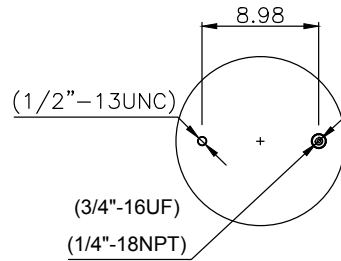

Product ID: 171035

Weight: 7,20 kg (15,84 lbs)

QIP (pcs): 36

OEM Ref.

Loadguard SC2784
Hendrickson 003316
B-14487
Watson & Chalin AS-0168-G

CROSS Ref.

Contitech FT 330-29 525
Firestone 354
Firestone Part No W01-358-8033
Goodyear 3B12-312
Goodyear Flex No 578933100
Taurus 6334
Triangle AS-4525
TRP AS80330
Automann SP3B22R-8033