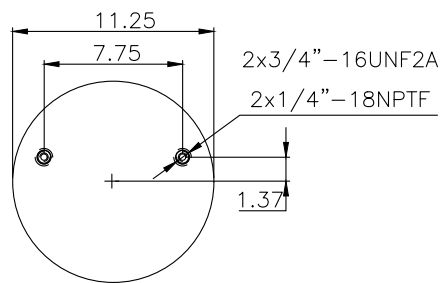

210114

Product ID: 131354

Weight: 4,13 kg (9,08 lbs)

QIP (pcs): 72

OEM Ref.

CROSS Ref.

Firestone

1T19ZK-5.7