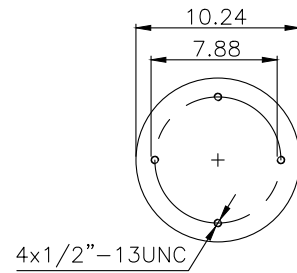

Product ID: 161110

Weight: 9,00 kg (19,84 lbs)

QIP (pcs): 30

OEM Ref.

Hendrickson S7128
Loadguard SC2044
Navistar/ Fleetrite 554777C1/1681742C1

CROSS Ref.

Contitech 1110.5-21 A 370
Firestone 1T19F-11 / 1T19L-11
Firestone Part No W01-358-9156
Goodyear 1R14-019 / -025
Automann 1D28C-9156
Taurus 6366
Triangle 8370
Fleet Pride AS9156