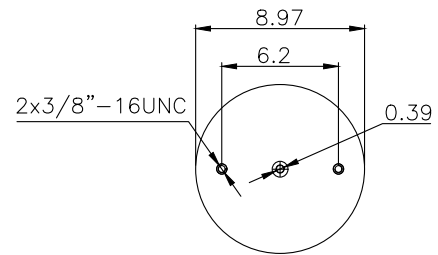

# CONVOLUTED AIR SPRINGS

171172

210359

210290

Product ID: 171172

Weight: 4,26 kg (9,39 lbs)

QIP (pcs): 128

**OEM Ref.**