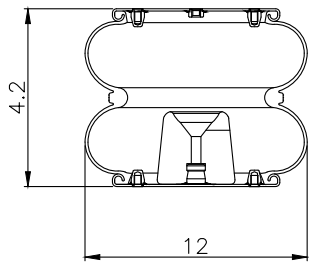

Product ID: 171017

Weight: 5,78 kg (12,71 lbs)

QIP (pcs): 90

OEM Ref.

Granning	2726
Chevrolet	693230
Dayton	354-7400
Fab Tek	04-0080
Hendrickson	S-1013
Navistar / Fleetrite	5547788C1
R & S Truck	1027519
Saf Holland	90557016
Taurus	AS214-7400
Scania	670199
Volvo	3130488
Brake & Wheel	M3506
Loadguard	SC2020

CROSS Ref.

Contitech	FD 330-22 313
Firestone	22C
Firestone Part No	W01-358-7400
Goodyear	2B12-309
Goodyear Flex No	578923309
Taurus	6316
Triangle	AS-4313
Vibracoustic	V SP 2 B 22 R-7400
Airtech	2B-301 / 113333