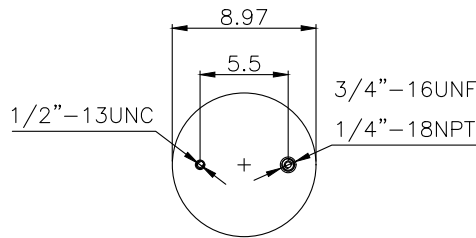

Product ID: 161142

Weight: 7,40 kg (16,28 lbs)

QIP (pcs): 42

OEM Ref.

Dayton	352-9101
Loadguard	SC2038
Navistar/ Fleetrite	554768C1
Reyco	12883-01
Ridewell	S-5828-C / S-740-C / 1003589101C
SAF HOLLAND (Neway)	90557082 / 90557008 / 90557009 / 90557043
Spring Valley	AB-1000AL / AS-8315
Volvo	85101149
Watson & Chalin	AS-0040 / AS-00401F

CROSS Ref.

Contitech	9 10-19 P 315
Firestone	1T15M-9
Firestone Part No	W01-358-9101
Goodyear	1R12-103
Airtech	39101 CPP
Automann	1DK23L-9101
Taurus	6364
Triangle	8315
Fleet Pride	AS9101