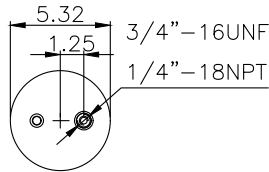

Product ID: 171030

Weight: 1,90 kg (4,19 lbs)

QIP (pcs): 60

OEM Ref.

CROSS Ref.

Firestone Part No

A01-760-6401