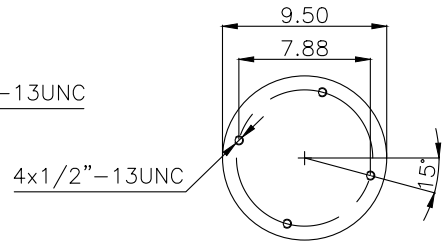

161228

210030

220556

Product ID: 161228

Weight: 5,84 kg (12,84 lbs)

QIP (pcs): 40

OEM Ref.

Hendrickson B12514-003
SAF HOLLAND (Neway) 57009302

CROSS Ref.

Contitech 9 10-12 P 343
Firestone 1T15M-2
Firestone Part No W01-358-9302
Goodyear 1R12-132
Automann 1DK23H-9302
Triangle 8343
Fleet Pride AS9302