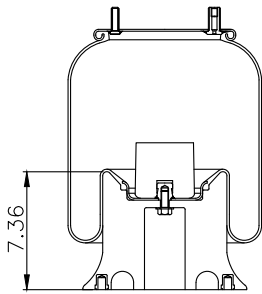

Product ID: 161107

Weight: 9,31 kg (20,48 lbs)

QIP (pcs): 35

OEM Ref.

Dayton	352-9321
Hendrickson	B14249
Loadguard	SC2120
Reyco	7640
SAF HOLLAND (Neway)	57009321
Volvo	85101160
Watson & Chalin	AS-0036

CROSS Ref.

Contitech	9 10-21 P 361
Firestone	1T15M-11
Firestone Part No	W01-358-9321
Goodyear	1R12-335 / -256
Airtech	39321 CPP
Automann	1DK23N-9321
Taurus	6373
Triangle	8361
Fleet Pride	AS9321