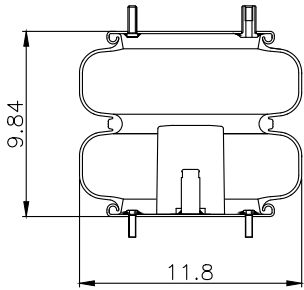

Product ID: 171250

Weight: 5,89 kg (12,98 lbs)

QIP (pcs): 36

OEM Ref.

CROSS Ref.

Firestone
Firestone Part No

228-1,5
W01-358-6080