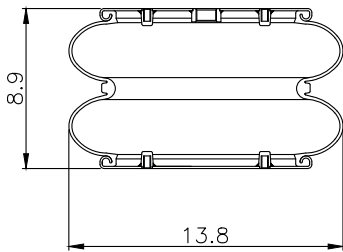

210229

210124

**Product ID:** 171082

**Weight:** 8,0 kg (17,64 lbs)

**QIP (pcs):** 50

**OEM Ref.**

Weweler

US 07880F