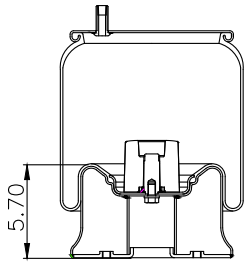

Product ID: 161153

Weight: 11,40 kg (25,08 lbs)

QIP (pcs): 32

OEM Ref.

Dayton	352-9580
Hendrickson	S20127
Loadguard	SC2761
Fleetrite	FLT1R13118

CROSS Ref.

Contitech	10 10-21 P 434
Firestone	1T15VLT-10.5
Firestone Part No	W01-358-9580
Goodyear	1R13-118
Automann	1DK25C-9580
Taurus	6386
Triangle	8434
Fleet Pride	AS9580