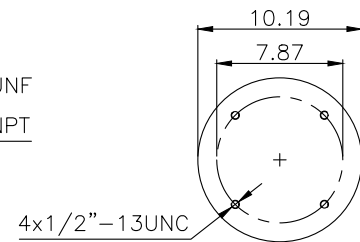

Product ID: 161143

Weight: 9,85kg (21,67 lbs)

QIP (pcs): 42

OEM Ref.

Dayton	352-9101
Loadguard	SC2038
Navistar/ Fleetrite	554768C1
Reyco	12883-01
Ridewell	S-5828-C / S-740-C / 1003589101C
SAF HOLLAND (Neway)	90557082 / 90557008 / 90557009 / 90557043
Spring Valley	AB-1000AL / AS-8315
Volvo	85101149
Watson & Chalin	AS-0040 / AS- 00401F

CROSS Ref.

Contitech	9 10-19 P 315
Firestone	1T15M-9
Firestone Part No	W01-358-9101
Goodyear	1R12-103
Automann	1DK23L-9101
Taurus	6364
Triangle	8315
Fleet Pride	AS9101