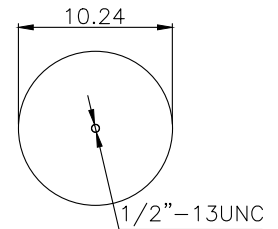

Product ID: 161269

Weight: 6,22 kg (13,684 lbs)

QIP (pcs): 35

OEM Ref.

SAF HOLLAND (Neway) 90557118

CROSS Ref.

Contitech	9 10-17.5 P 429
Firestone	1T15M-75
Firestone Part No	W01-358-9923
Goodyear	1R12-481 / -533
Airtech	39923 CPP
Automann	1DK23P-9923
Taurus	6391
Triangle	8429
Fleet Pride	AS9923