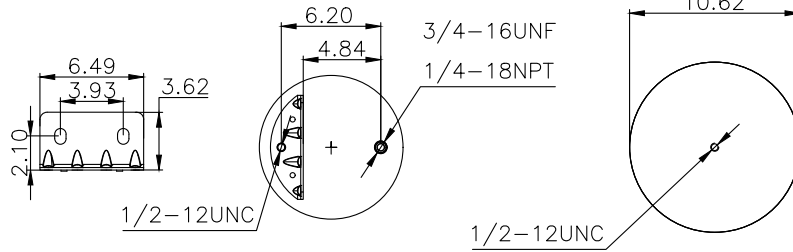

Product ID: 161322

Weight: 7,78 kg (17,11 lbs)

QIP (pcs): 32

OEM Ref.

Freightliner 16-15595-000 /
16-14004-000 /
16-13840-0 /
A16-14004-000 /
681-320-0017 /
16-13810-000 /
16-16773-000
Loadguard SC2750
Volvo 85101151

CROSS Ref.

Contitech 9 10S-16 A 382
Firestone 1T15ZR-6
Firestone Part No W01-358-9781
Goodyear 1R12-603
Automann 1DF23-9781
Triangle 8382
Fleet Pride AS9781