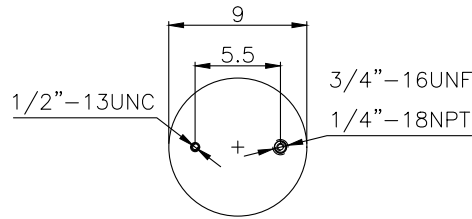

161237

210030

220564

Product ID: 161237

Weight: 5,58 kg (12,27 lbs)

QIP (pcs): 56

OEM Ref.

SAF HOLLAND (Neway) 90557173 / 90557223
SAF HOLLAND (Neway) XB-SPN-053-37 (BINKLEY)

CROSS Ref.

Contitech	9 10-12 P 484
Firestone	1T15M-2
Firestone Part No	W01-358-8204
Goodyear	1R12-522 / -508
Airtech	38204 CPP
Automann	1DK23H-8204
Taurus	6361
Triangle	8484
Fleet Pride	AS8204