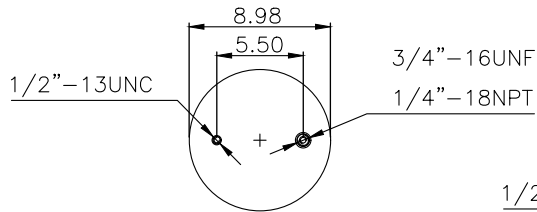

161284

210030

220556

Product ID: 161284

Weight: 5,90kg (13,00lbs)

QIP (pcs): 70

OEM Ref.

Dayton	352-9105
Hendrickson	S1245 / 36514-3
Loadguard	SC2039
Navistar/ Fleetrite	554770C1
Ridewell	1003589105C
SAF HOLLAND (Neway)	57009105 / 90557210
Spring Valley	AS-8319
Watson / Chalin	AS-0015

CROSS Ref.

Contitech	9 10-12 P 319
Firestone	1T15M-2
Firestone Part No	W01-358-9105
Goodyear	1R12-132
Airtech	39105 CPP
Automann	1DK23H-9105
Taurus	6361
Triangle	8319
Fleet Pride	AS9105