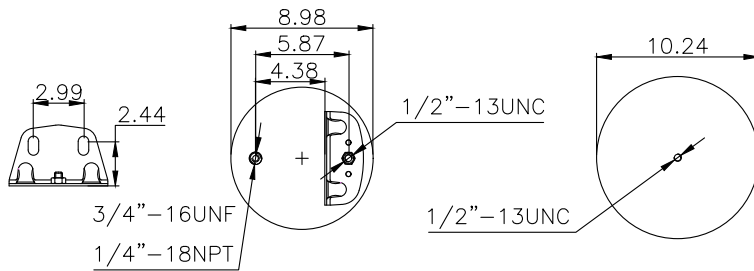

161249

210152

220562

Product ID: 161249

Weight: 7,67 kg (16,87 lbs)

QIP (pcs): 30

**OEM Ref.**

SAF HOLLAND (Neway) 90557146 / 90557182 / 90557177