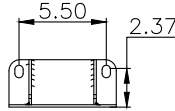

Product ID: 161495

Weight: 4,82 kg (10,60 lbs)

QIP (pcs): 60

OEM Ref.

Kenworth K-303-18
Triangle 8514

CROSS Ref.

Contitech 9 9-9 S 537
Firestone 1T15LA-(-1) / 1T15KW-(-1)
Firestone Part No W01-358-9617
Goodyear 1R11-221