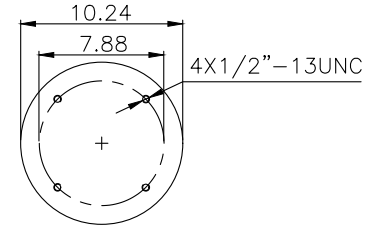

Product ID: 161275

Weight: 7,2kg (15,87lbs)

QIP (pcs): 40

OEM Ref.

Dayton 352-9203
Hendrickson S2694

CROSS Ref.

Contitech 9 10-19 P 355
Firestone 1T15M-9
Firestone Part No W01-358-9203
Goodyear 1R12-395
Automann 1DK23L-9203
Taurus 6364
Triangle 8355
Fleet Pride AS9203