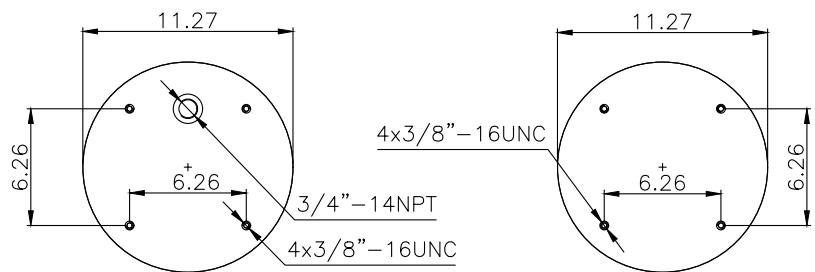

210229

210124

Product ID: 171131

Weight: 8,30 kg (18,26 lbs)

QIP (pcs): 36

OEM Ref.

Dayton	354-7140
Granning	1015
Hendrickson	S-3184
Loadguard	SC2015
Navistar /Fleetrite	554799C1
Saf Holland	57007140
	90557257
Watson & Chalin	AS-0008
Loadguard	SC2015
Ridewell	1003587140C

CROSS Ref.

Contitech	FD 530-22 316
Firestone	21D
Firestone Part No	W01-358-7140
Goodyear	2B14-359
Airtech	2B-355 / 113464
Triangle	4316