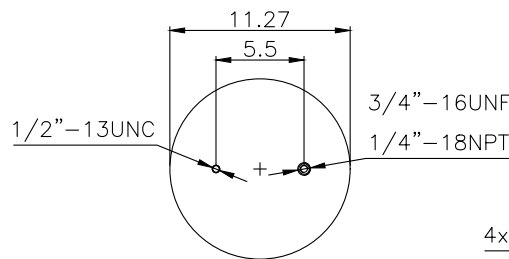

210062

Product ID: 161118

Weight: 11,1 kg (24,44 lbs)

QIP (pcs): 33

OEM Ref.

Dayton	352-9122
Hendrickson	S3467 / S3830 / 36514-2 / 36514-8 / S12514-010 / S12514-008 / S12437
Loadguard	SC2098
Navistar/ Fleetrite	1681748C1 / FLT1R13038
Reyco	12883-02
Ridewell	1003589122C
SAF HOLLAND (Neway)	90557071 / 90557076 / 90557077 / 90557020 /
90557185	
Volvo	85101163
Watson & Chalin	AS-0023

CROSS Ref.

Contitech	1110.5-21 A 313
Firestone	1T19F-11 / 1T19L-11
Firestone Part No	W01-358-9122 / 8792
Goodyear	1R14-045 / -038 / -048
Airtech	39122 C
Automann	1D28C-9122
Taurus	6366
Triangle	8313
Fleet Pride	AS9122