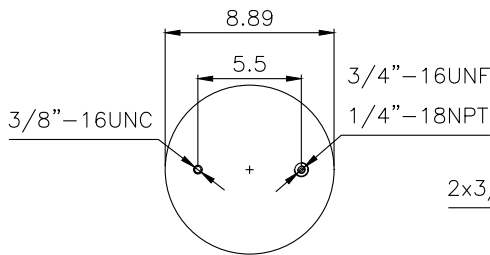

171028

210157

Product ID: 171028

Weight: 6,19 kg (13,61 lbs)

QIP (pcs): 60

OEM Ref.

Dayton	354-7403
Granning	2725
Hendrickson	S-1159
	S2883
	B12514-001
Loadguard	SC2021
Navistar / Fleetrite	554787C1
Saf Holland	57007403
Watson & Chalin	AS-0007
Brake & Wheel	M3507
Volvo	352035001

CROSS Ref.

Contitech	FD 330-22 318
Firestone	22C
Firestone Part No	W01-358-7403
Goodyear	2B12-307
Goodyear Flex No	578923309
Airtech	2B-301 / 113339
Vibracoustic	V SP 2 B 22 R-7403
TRP	AS74030
Automann	SP2B22R-7403