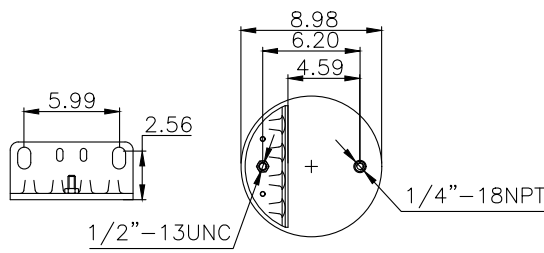

210140

Product ID: 161245

Weight: 7,63 kg (16,78 lbs)

QIP (pcs): 36

OEM Ref.

Hendrickson 57122-1 / 57122-2
Navistar/ Fleetrite FLT1R12403

CROSS Ref.

Contitech 9 10-18.5 P 519 /
9 10.1-75 P 440
Firestone 1T15MT-8
Firestone Part No W01-358-9373
Goodyear 1R12-403 / 1S12-030
Airtech 39373 CPP
Triangle 8519