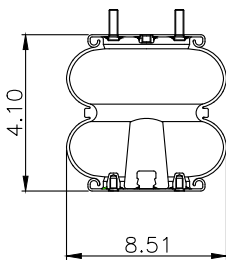

Product ID: 171029

Weight: 3,31 kg (7,288 lbs)

QIP (pcs): 105

OEM Ref.

Dayton	354-6905
EZ Ride	8030120
Hendrickson	S-3518
Hendrickson	S-5270
Loadguard	SC2071
Saf Holland	57006905
Volvo	85101146
Watson & Chalin	AS-0020
Granning	6389

CROSS Ref.

Contitech	FD 200-19 315
Firestone Part No	W01-358-6905
Firestone	20F
Goodyear	2B9-206
Goodyear Flex No	578923202
Airtech	2B-220 / 113028
Triangle	AS-4315
TRP	AS69050
Automann	SP2B12R-6905