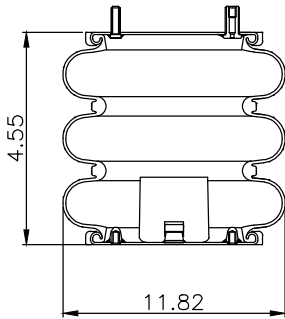

Product ID: 171035

Weight: 7,20 kg (15,84 lbs)

QIP (pcs): 36

OEM Ref.

Loadguard SC2784
Hendrickson 003316
B-14487
Watson & Chalin AS-0168-G

CROSS Ref.

Contitech FT 330-29 525
Firestone 354
Firestone Part No W01-358-8033
Goodyear 3B12-312
Goodyear Flex No 578933100
Taurus 6334
Triangle AS-4525
TRP AS80330
Automann SP3B22R-8033