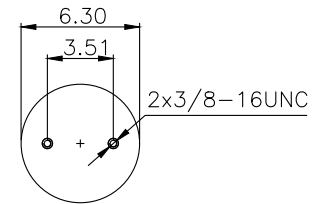

Product ID: 171015

Weight: 3,018 kg (6,64 lbs)

QIP (pcs): 180

OEM Ref.

Granning	1371
Dayton	354-6910
DINA	A-8127-19
Granning	2726
Hendrickson	S-8768
Loadguard	SC2011
Navistar /Fleetrite	554783C1

CROSS Ref.

Contitech	FD 200-19 320
Firestone Part No	W01-358-6910
Firestone	20CT
Goodyear	2B9-200
Goodyear Flex No	578923202
Airtech	2B-220 / 113017
Taurus	6325
Triangle	AS-4320
Automann	SP2B12R-6910