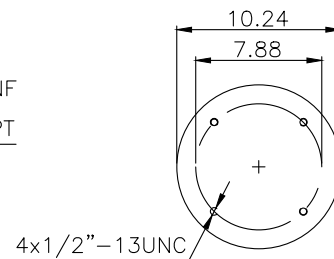

Product ID: 161117

Weight: 11,65kg (25,63lbs)

QIP (pcs): 30

OEM Ref.

Dayton 352-9122
Hendrickson S3467 / S3830 / 36514-2 /
36514-8 / S12514-010 /
S12514-008 / S12437
Loadguard SC2098
Navistar/ Fleetrite 1681748C1 / FLT1R13038
Reyco 12883-02
Ridewell 1003589122C
SAF HOLLAND (Neway) 90557071 / 90557076 /
90557077 / 90557020 /
90557185
Volvo 85101163
Watson & Chalin AS-0023

CROSS Ref.

Contitech 1110.5-21 A 313
Firestone 1T19F-11 / 1T19L-11
Firestone Part No W01-358-9122 / 8792
Goodyear 1R14-045 / -038 / -048
Automann 1D28C-9122
Taurus 6366
Triangle 8313
Fleet Pride AS9122