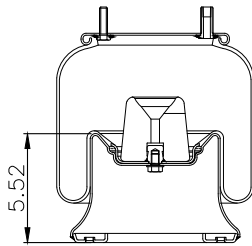

Product ID: 161147

Weight: 10,41 kg (22,90 lbs)

QIP (pcs): 33

OEM Ref.

Dayton	352-9121
Hendrickson	S13160
Loadguard	SC2040
Navistar/ Fleetrite	554773C1
Reyco	12882-02
Ridewell	100358912C
SAF HOLLAND (Neway)	90557019 / 90557010 / 90557052 / 90557078 / 90557083 / 90557110 / 90557324
Volvo	85101159
Watson & Chalin	AS-0013 / AS-0083

CROSS Ref.

Contitech	1110.5-17 A 317
Firestone	1T19F-7 / 1T19L-7
Firestone Part No	W01-358-9121
Goodyear	1R13-039 / -043 / -049
Airtech	39121 C
Automann	1D28G-9121
Taurus	6365
Triangle	8317
Fleet Pride	AS9121