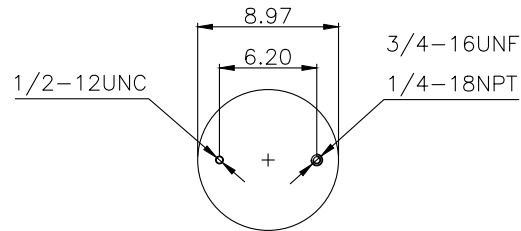

Product ID: 161218

Weight: 6,52 kg (14,34 lbs)

QIP (pcs): 40

OEM Ref.

Dayton	352-9466
Hendrickson	49048 / 49674-1/49674-2 / 409048-2C / 3664QS28
Loadguard	SC2175
Mack	57QL411M / 364SQ28
Volvo	85101157

CROSS Ref.

Contitech	9 10-16 P 410
Firestone	1T15MT-6
Firestone Part No	W01-358-9466
Goodyear	1R12-365 / -173 / -197
Airtech	39466 CPP
Automann	1DK23K-9466
Taurus	6363
Triangle	8410
Fleet Pride	AS9466