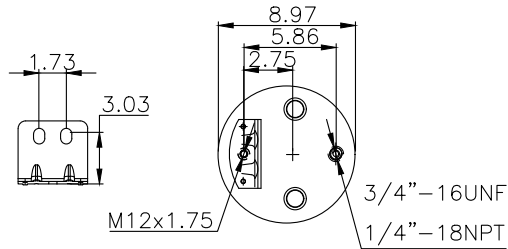

Product ID: 161464

Weight: 6,66kg (14,55lbs)

QIP (pcs): 28

OEM Ref.

Navistar/ Fleetrite 3541732C1

CROSS Ref.

Contitech 9 10S-18 P 1066 (BK)
Firestone 1T15XR-9
Firestone Part No W01-358-9876
W01-358-1190
Goodyear 1R12-523 /566243165
Triangle AS-81066
Fleet Pride AS1190