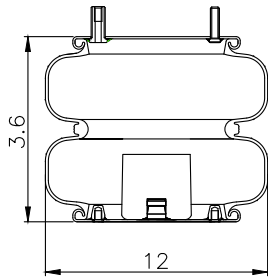

Product ID: 171128

Weight: 6,55 kg (14,44lbs)

QIP (pcs): 50

OEM Ref.

Histeer 10315
Watson & Chalin AS-0087

CROSS Ref.

Contitech FD 331-26 541
Firestone 228-15
Firestone Part No W01-358-7550
Goodyear 2B12-346
Goodyear Flex No 578923315
Airtech 2B-320 / 113343
TRP AS75500
Automann SP2B22RB-7550