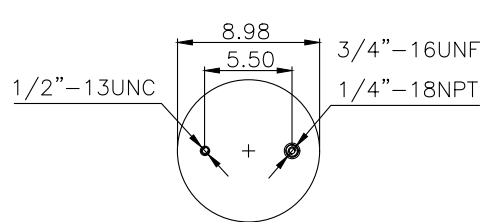

Product ID: 161286

Weight: 7,00kg (15,43lbs)

QIP (pcs): 40

OEM Ref.

Hendrickson	S6195 / NA1817
Loadguard	SC2120
Navistar/ Fleetrite	1681738C1 / 1681740C1
SAF HOLLAND (Neway)	90557086 / 90557108 / 90557135 / 90557136
Watson / Chalin	AS-0038 / AS-0046

CROSS Ref.

Contitech	9 10-19 P 326
Firestone	1T15M-9
Firestone Part No	W01-358-9192
Goodyear	1R12-167
Airtech	39192 CPP
Automann	1DK23L-9192
Taurus	6364
Triangle	8326
Fleet Pride	AS9192