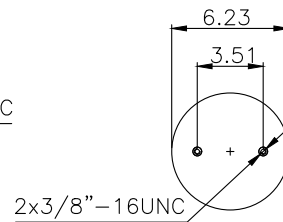

Product ID: 171018

Weight: 2,93 kg (6,46 lbs)

QIP (pcs): 100

OEM Ref.

Hendrickson	S2630
Granning	4848
Loadguard	SC2010
Navistar	554784C1
Ridewell	1003586902C
Saf Holland (Neway)	57006902
Watson & Chalin	AS-0002

CROSS Ref.

Contitech	FD 200-19 310
Firestone Part No	W01-358-6902
Firestone	20F
Goodyear	2B9-239
Airtech	2B-220 / 113027
Automann	SP2B12R-6902
Taurus	6325
Triangle	4310
Fleet Pride	AS6902