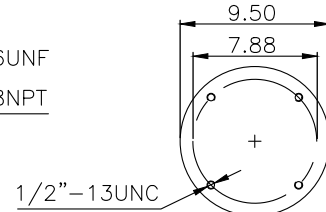

Product ID: 161284

Weight: 5,90kg (13,00lbs)

QIP (pcs): 70

OEM Ref.

Dayton	352-9105
Hendrickson	S1245 / 36514-3
Loadguard	SC2039
Navistar/ Fleetrite	554770C1
Ridewell	1003589105C
SAF HOLLAND (Neway)	57009105 / 90557210
Spring Valley	AS-8319
Watson / Chalin	AS-0015

CROSS Ref.

Contitech	9 10-12 P 319
Firestone	1T15M-2
Firestone Part No	W01-358-9105
Goodyear	1R12-132
Airtech	39105 CPP
Automann	1DK23H-9105
Taurus	6361
Triangle	8319
Fleet Pride	AS9105