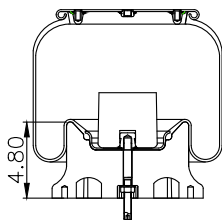

Product ID: 161214

Weight: 7,10 kg (15,62 lbs)

QIP (pcs): 56

OEM Ref.

Dayton	352-9069
Hendrickson	S13031
Loadguard	SC2034
Navistar/ Fleetrite	554764C1 / FLT1R12069
Peterbilt	03-02456 / 03-04759 / 03-01649 / 03-06746 / 03-07112/ 03-02038 / 03-10042
Volvo	85101145
Watson & Chalin	AS-0077

CROSS Ref.

Contitech	9 10-14 P 312
Firestone	1T15M-4
Firestone Part No	W01-358-9069
Goodyear	1R12-069 / -669
Airtech	39069 CPP
Automann	1DK231-9069
Taurus	6362
Triangle	8312
Fleet Pride	AS9069