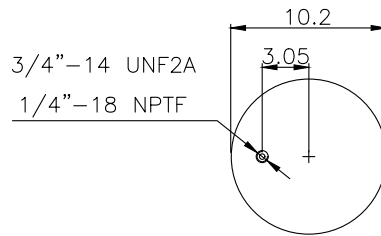

Product ID: 161318

Weight: 9,00 kg (19,84 lbs)

QIP (pcs): 40

OEM Ref.

Reyco 23433-01

CROSS Ref.

Contitech	10 10-15S 773
Firestone	1T17B-5
Firestone Part No	W01-358-8740
Airtech	38740 C ALU
Automann	1DK25B-8740
Triangle	8773
Fleet Pride	AS8740