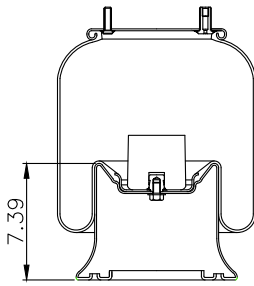

Product ID: 161108

Weight: 9,31 kg (20,48 lbs)

QIP (pcs): 37

OEM Ref.

Dayton	352-9321
Hendrickson	B14249
Loadguard	SC2120
Volvo	85101160
SAF HOLLAND (Neway)	57009321
Watson & Chalin	AS-0036

CROSS Ref.

Contitech	9 10-21 P 361
Firestone	1T15M-11
Firestone Part No	W01-358-9321
Goodyear	1R12-335 / -256
Automann	1DK23N-9321
Taurus	6373
Triangle	8361
Fleet Pride	AS9321