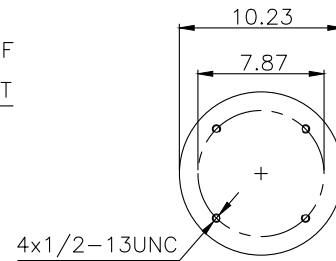

220517

Product ID: 161115

Weight: 11.20 kg (24,64 lbs)

QIP (pcs): 36

OEM Ref.

Hendrickson B4375 / B14249 / 003319
Loadguard SC2120
Watson & Chalin AS-0104

CROSS Ref.

Contitech 9 10-21 P 505
Firestone 1T15M-11
Firestone Part No W01-358-9367
Goodyear 1R12-256
Automann 1DK23N-9367
Taurus 6373
Triangle 8505
Fleet Pride AS9367