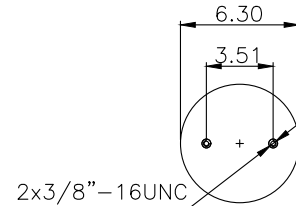

Product ID: 171029

Weight: 3,31 kg (7,288 lbs)

QIP (pcs): 105

OEM Ref.

Dayton	354-6905
EZ Ride	8030120
Hendrickson	S-3518
Hendrickson	S-5270
Loadguard	SC2071
Saf Holland	57006905
Volvo	85101146
Watson & Chalin	AS-0020
Granning	6389

CROSS Ref.

Contitech	FD 200-19 315
Firestone Part No	W01-358-6905
Firestone	20F
Goodyear	2B9-206
Goodyear Flex No	578923202
Airtech	2B-220 / 113028
Triangle	AS-4315
TRP	AS69050
Automann	SP2B12R-6905