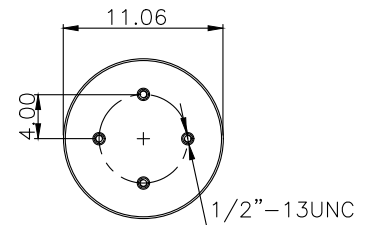

Product ID: 161342

Weight: 12,00 kg (26,46 lbs)

QIP (pcs): 30

OEM Ref.

Hendrickson	C20413 / S20124
Loadguard	SC2759
Navistar/ Fleetrite	FLT1R12375
Volvo	85101155

CROSS Ref.

Contitech	9 10-19 P 435
Firestone	1T15MM-9
Firestone Part No	W01-358-9265
Goodyear	1R12-375
Automann	1DK23L-9265
Taurus	6387
Triangle	8435
Fleet Pride	AS9265