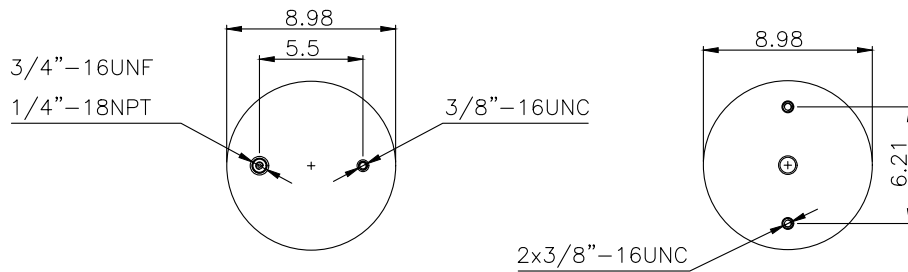

171073

210157

210081

**Product ID:** 171073

**Weight:** 6,82 kg (15,00 lbs)

**QIP (pcs):** 36

**OEM Ref.**

Watson & Chalin AS-0048-1F