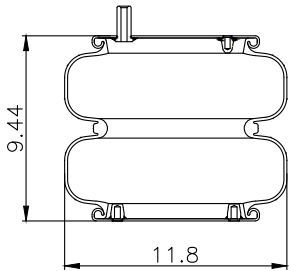

Product ID: 171232

Weight: 5,07 kg (11,15 lbs)

QIP (pcs): 36

OEM Ref.

Hendrickson	S-12514-005
	B-12335
Loadguard	SC2128
Navistar / Fleetrite	1681751C1
Saf Holland	57007472
Watson & Chalin	AS-0112
Sauer	PB10-784

CROSS Ref.

Contitech	FD 330-30 371
Firestone	22-1,5
Firestone Part No	W01-358-7472
Goodyear	2B12-434
Goodyear Flex No	578923310
TRP	AS74720
Automann	SP2B22RA-7472