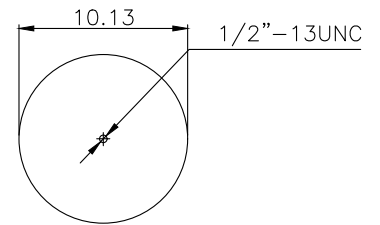

Product ID: 161316

Weight: 7,71kg (17,00lbs)

QIP (pcs): 35

OEM Ref.

Hendrickson
Watson & Chalin

S25873 / S27341
AS-0159G / AS-0144

CROSS Ref.

Contitech
Firestone Part No
Goodyear
Automann
Triangle
Fleet Pride

1110.5F-17 P 745
W01-358-8774
1R14-172 / -190
1DK28M-8774
8745
AS8774