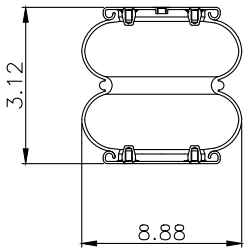

Product ID: 171015

Weight: 3,018 kg (6,64 lbs)

QIP (pcs): 180

OEM Ref.

Granning	1371
Dayton	354-6910
DINA	A-8127-19
Granning	2726
Hendrickson	S-8768
Loadguard	SC2011
Navistar /Fleetrite	554783C1

CROSS Ref.

Contitech	FD 200-19 320
Firestone Part No	W01-358-6910
Firestone	20CT
Goodyear	2B9-200
Goodyear Flex No	578923202
Airtech	2B-220 / 113017
Taurus	6325
Triangle	AS-4320
Automann	SP2B12R-6910