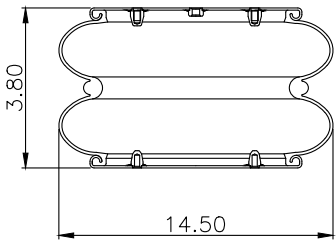

171019

210085

210124

**Product ID:** 171019

**Weight:** 6,75 kg (14,85 lbs)

**QIP (pcs):** 60

**OEM Ref.**

**CROSS Ref.**