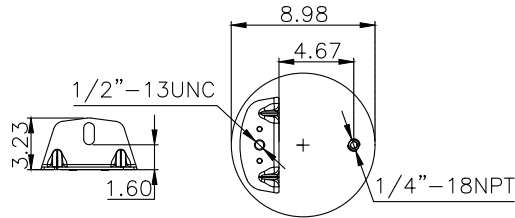

Product ID: 161525

Weight: 6,52 kg (14,34 lbs)

QIP (pcs): 28

OEM Ref.

Hendrickson

98734-094/67043-002

CROSS Ref.

Contitech
Firestone
Firestone Part No
Triangle

9 10BS-17 P 1192 (BK)
1T15VMR-8
W01-358-9865
AS-81192