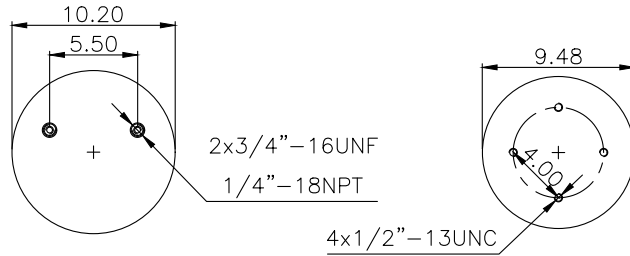

161156

210116

220562

Product ID: 161156

Weight: 10,54 kg (3,18lbs)

QIP (pcs): 25

OEM Ref.

Hendrickson

S22045 / S21623

CROSS Ref.

Contitech

10 10-15 S 522

Firestone

1T17B-5

Firestone Part No

W01-358-8755

Goodyear

1R13-124

Airtech

38755 CPP

Automann

1DK25B-8755

Taurus

6390

Triangle

8522

Fleet Pride

AS8755