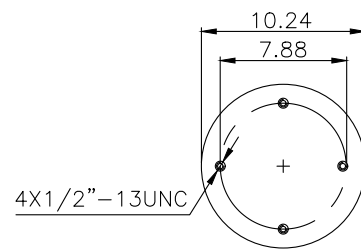

220528

Product ID: 161272

Weight: 10,00kg (22,04lbs)

QIP (pcs): 30

OEM Ref.

Dayton	352-9158
Hendrickson	S12514-004 / S12514-011 / S2063
Loadguard	SC2045 / SC2115
Navistar/ Fleetrite	554780C1 / 1681745C1
Ridewell	1003589158C
SAF HOLLAND (Neway)	90557005 / 90557069 / 90044197
Watson & Chalin	AS-0124F

CROSS Ref.

Contitech	1110.5-21 A 318
Firestone	1T19F-11 / 1T19L-11
Firestone Part No	W01-358-9158
Goodyear	1R14-030 / -031 / -054
Airtech	39158 C
Automann	1D28C-9158
Taurus	6366
Triangle	8318
Fleet Pride	AS9158