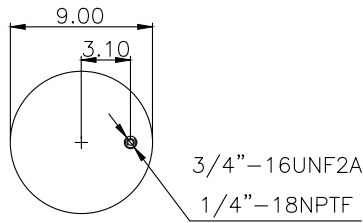

Product ID: 161342

Weight: 12,00 kg (26,46 lbs)

QIP (pcs): 30

OEM Ref.

Hendrickson	C20413 / S20124
Loadguard	SC2759
Navistar/ Fleetrite	FLT1R12375
Volvo	85101155

CROSS Ref.

Contitech	9 10-19 P 435
Firestone	1T15MM-9
Firestone Part No	W01-358-9265
Goodyear	1R12-375
Automann	1DK23L-9265
Taurus	6387
Triangle	8435
Fleet Pride	AS9265