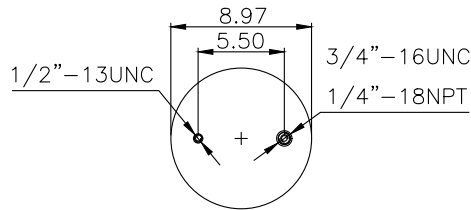

Product ID: 161363

Weight: 9,62 kg (21,21 lbs)

QIP (pcs): 40

OEM Ref.

Dayton	352-9101
Loadguard	SC2038
Navistar	554768C1
Reyco	12883-01
Ridewell	S-5828-C
	S-740-C
SAF HOLLAND (Neway)	90557082
Taurus	AS504-9101
Volvo	85101149
Watson & Chalin	AS-0040

CROSS Ref.

Contitech	9 10-19 P 315
Firestone	1T15M-9
Firestone Part No	W01-358-9101
Goodyear	1R12-103
Automann	1DK23L-9101
Taurus	6364
Triangle	8315
Fleet Pride	AS9101