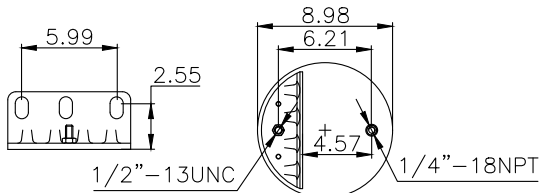

Product ID: 161247

Weight: 7,60kg (16,72 lbs)

QIP (pcs): 28

OEM Ref.

Hendrickson 50899-1/50809-2
Loadguard SC2773
Mack 364SQ27 / 57QL414M

CROSS Ref.

Contitech 9 10-18.5 P 451 (BK)
Firestone 1T15M-8
Firestone Part No W01-358-9375
Goodyear 1R12-404 / -488 / 1S12-030
Automann 1DK23M-9375X
Triangle 8451