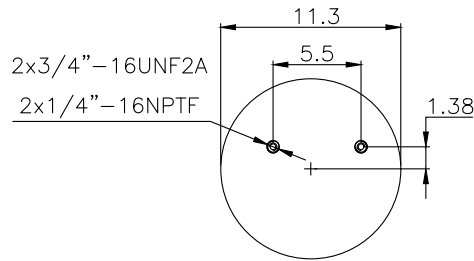

161198

210115

220549

Product ID: 161198

Weight: 7,26 kg (15,97 lbs)

QIP (pcs): 44

**OEM Ref.**

Hendrickson