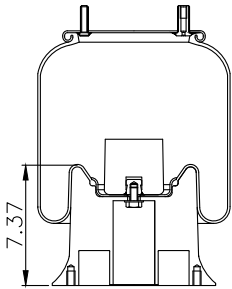

Product ID: 161115

Weight: 11.20 kg (24,64 lbs)

QIP (pcs): 36

OEM Ref.

Hendrickson B4375 / B14249 / 003319
Loadguard SC2120
Watson & Chalin AS-0104

CROSS Ref.

Contitech 9 10-21 P 505
Firestone 1T15M-11
Firestone Part No W01-358-9367
Goodyear 1R12-256
Automann 1DK23N-9367
Taurus 6373
Triangle 8505
Fleet Pride AS9367