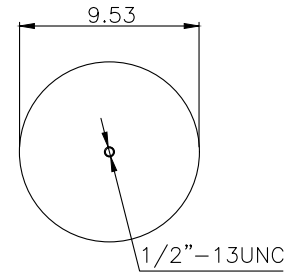

161285

210030

220557

**Product ID:** 161285

**Weight:** 4,60kg (10,14lbs)

**QIP (pcs):** 30

**OEM Ref.**

Reyco 17360-01  
Ridewell S-5356-C  
SAF HOLLAND (Neway) 90557129