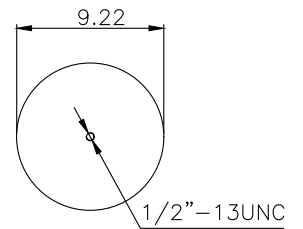

161274

210116

220559

**Product ID:** 161274

**Weight:** 6,61 kg (14,54 lbs)

**QIP (pcs):** 36

**OEM Ref.**

Hendrickson S21966  
Navistar/ Fleetrite FLT1R13177