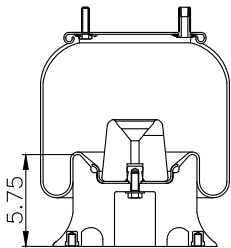

Product ID: 161144

Weight: 6,45 kg (14,21 lbs)

QIP (pcs): 40

OEM Ref.

Dayton	352-9082
Hendrickson	S2066 / S4041 / S11651 / S13159 / B12514-007
Hutchens	H-9630-01
Loadguard	SC2035 / SC2762
Navistar/ Fleetrite	517559C9 / FLT1R12092
Reyco	12882-01
Ridewell	1003589082C
SAF HOLLAND (Neway)	90557006 / 90557027 / 90557054 / 90557075 / 90044200 / 90044647
Spring Valley	AS-8310
Watson & Chalin	AS-0011

CROSS Ref.

Contitech	9 10-16 P 310
Firestone	1T15M-6
Firestone Part No	W01-358-9082
Goodyear	1R12-092 / -509
Airtech	39082 CPP
Automann	1DK23K-9082
Taurus	6363
Triangle	8310
Fleet Pride	AS9082