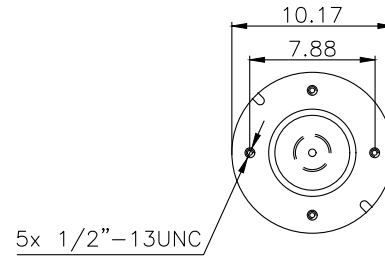

Product ID: 161328

Weight: 9,28 kg (20,41 lbs)

QIP (pcs): 37

OEM Ref.

SAF HOLLAND (Neway) 90557332

CROSS Ref.

Contitech
Firestone
Firestone Part No
Automann
Fleet Pride

9 10-17.5 A 930
1T15M-7.5
W01-358-9974
1DK23P-9974
AS9974