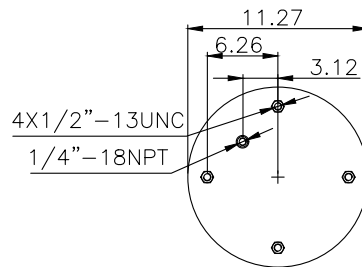

210079

Product ID: 161272

Weight: 10,00kg (22,04lbs)

QIP (pcs): 30

OEM Ref.

Dayton	352-9158
Hendrickson	S12514-004 / S12514-011 / S2063
Loadguard	SC2045 / SC2115
Navistar/ Fleetrite	554780C1 / 1681745C1
Ridewell	1003589158C
SAF HOLLAND (Neway)	90557005 / 90557069 / 90044197
Watson & Chalin	AS-0124F

CROSS Ref.

Contitech	1110.5-21 A 318
Firestone	1T19F-11 / 1T19L-11
Firestone Part No	W01-358-9158
Goodyear	1R14-030 / -031 / -054
Airtech	39158 C
Automann	1D28C-9158
Taurus	6366
Triangle	8318
Fleet Pride	AS9158