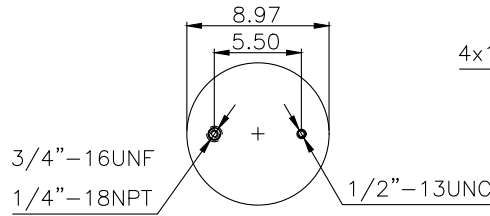

Product ID: 161431

Weight: 6,75 kg (14,85 lbs)

QIP (pcs): 42

OEM Ref.

Ridewell
Loadguard
Granning

1003589245C
SC2134
6396

CROSS Ref.

Contitech
Firestone

9 10-19 P 390
W01-358-9245