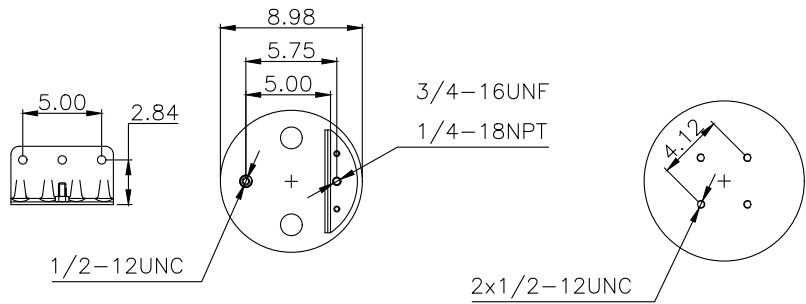

220550

Product ID: 161240

Weight: 6,90kg (15,21lbs)

QIP (pcs): 38

**OEM Ref.**

Navistar/ Fleetrite

1670073C-1 / 1686386C-1 /  
2027911C-1 / 1670043C1

**CROSS Ref.**