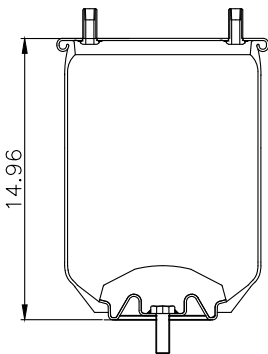

Product ID: 131354

Weight: 4,13 kg (9,08 lbs)

QIP (pcs): 72

OEM Ref.

CROSS Ref.

Firestone

1T19ZK-5.7