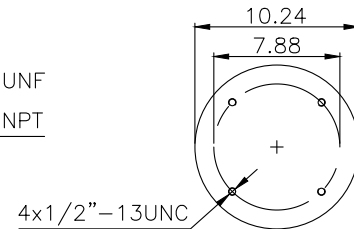

Product ID: 161118

Weight: 11,1 kg (24,44 lbs)

QIP (pcs): 33

OEM Ref.

Dayton	352-9122
Hendrickson	S3467 / S3830 / 36514-2 / 36514-8 / S12514-010 / S12514-008 / S12437
Loadguard	SC2098
Navistar/ Fleetrite	1681748C1 / FLT1R13038
Reyco	12883-02
Ridewell	1003589122C
SAF HOLLAND (Neway)	90557071 / 90557076 / 90557077 / 90557020 /
90557185	
Volvo	85101163
Watson & Chalin	AS-0023

CROSS Ref.

Contitech	1110.5-21 A 313
Firestone	1T19F-11 / 1T19L-11
Firestone Part No	W01-358-9122 / 8792
Goodyear	1R14-045 / -038 / -048
Airtech	39122 C
Automann	1D28C-9122
Taurus	6366
Triangle	8313
Fleet Pride	AS9122