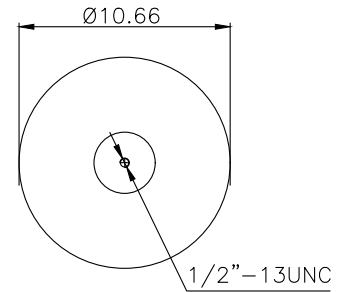

Product ID: 161294

Weight: 5,57 kg (12,25 lbs)

QIP (pcs): 36

OEM Ref.

Freightliner 16-15595-000 /
16-14004-000 /
16-13840-000 /
A16-14004-000 /
6811-320-0017 /
16-13810-000 /
16-16773-000
Loadguard SC2750
Navistar/ Fleetrite FLT1R12303
Volvo 85101151

CROSS Ref.

Contitech 9 10 S-16 P 382
Firestone 1T15ZR-6
Firestone Part No W01-358-9780
Goodyear 1R12-186 / -189 / -303 /
-603
Airtech 32303 CPP
Automann 1DF23-9780
Triangle 8382
PFleet Pride AS9780