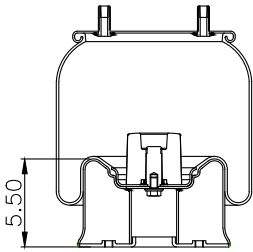

Product ID: 161156

Weight: 10,54 kg (3,18lbs)

QIP (pcs): 25

OEM Ref.

Hendrickson

S22045 / S21623

CROSS Ref.

Contitech

10 10-15 S 522

Firestone

1T17B-5

Firestone Part No

W01-358-8755

Goodyear

1R13-124

Airtech

38755 CPP

Automann

1DK25B-8755

Taurus

6390

Triangle

8522

Fleet Pride

AS8755