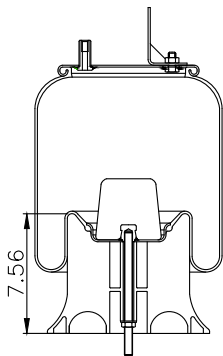

161249

210152

220562

Product ID: 161249

Weight: 7,67 kg (16,87 lbs)

QIP (pcs): 30

**OEM Ref.**

SAF HOLLAND (Neway) 90557146 / 90557182 / 90557177