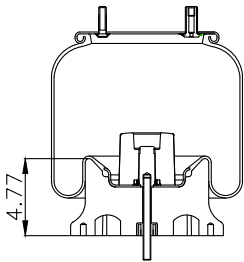

Product ID: 161238

Weight: 5,50kg (12,13lbs)

QIP (pcs): 40

OEM Ref.

Dayton 352-9293
SAF HOLLAND (Neway) 90557120 / 90557127

CROSS Ref.

Contitech 9 9K-15 P 424
Firestone 1T15LP-5
Firestone Part No W01-358-9293
Goodyear 1R10-120
Airtech 39293 CPP
Automann 1DK20F-9293
Taurus 6378
Triangle 8424
Fleet Pride AS9293