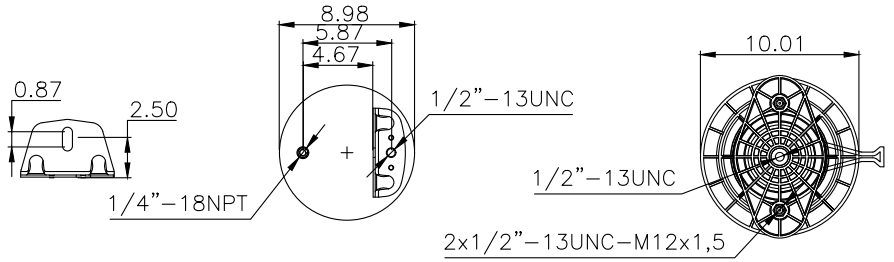

Product ID: 161341

Weight: 7,45 kg (16,39 lbs)

QIP (pcs): 28

OEM Ref.

Hendrickson 60271-2

CROSS Ref.

Contitech 9 10-18.5 P 939
Firestone 1T15M-8
Firestone Part No W01-358-9663
Automann 1DK23M-9663