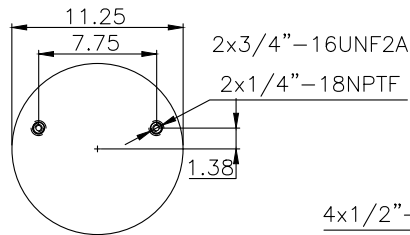

210114

Product ID: 161493

Weight: 8,7 kg (19,14 lbs)

QIP (pcs): 44

OEM Ref.

Loadguard	SC2052
Navistar/ Fleetrite	1685174C1
Reyco	23631-01
SAF HOLLAND	57008050
Watson / Chalin	AS-0039
Volvo	3130498
Hendrickson	B-12514-013
	S-4771
	B-4771
	36514-13

CROSS Ref.

Contitech	1110.5C-16 A 320
Firestone	1TT19ZK-5.7
Firestone Part No	W01-358-8050
Primeride	AS PR11LN16 8050
Fleet Pride	AS8050
Goodyear	1R14-039
Goodyear Flex No	566283065
Triangle	AS-8320
Automann	1DK28A-8050
TRP	AS80500