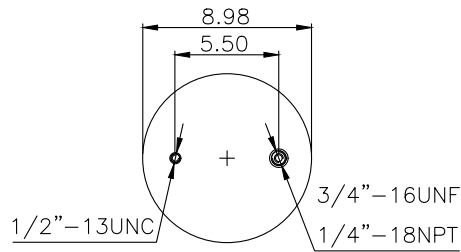

161285

210030

220557

**Product ID:** 161285

**Weight:** 4,60kg (10,14lbs)

**QIP (pcs):** 30

**OEM Ref.**

Reyco 17360-01  
Ridewell S-5356-C  
SAF HOLLAND (Neway) 90557129