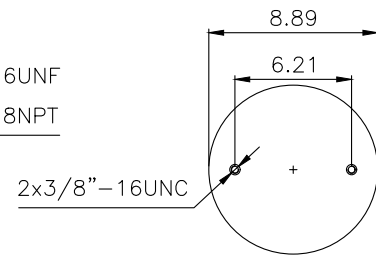

210081

Product ID: 171028

Weight: 6,19 kg (13,61 lbs)

QIP (pcs): 60

OEM Ref.

Dayton	354-7403
Granning	2725
Hendrickson	S-1159
	S2883
	B12514-001
Loadguard	SC2021
Navistar / Fleetrite	554787C1
Saf Holland	57007403
Watson & Chalin	AS-0007
Brake & Wheel	M3507
Volvo	352035001

CROSS Ref.

Contitech	FD 330-22 318
Firestone	22C
Firestone Part No	W01-358-7403
Goodyear	2B12-307
Goodyear Flex No	578923309
Airtech	2B-301 / 113339
Vibracoustic	V SP 2 B 22 R-7403
TRP	AS74030
Automann	SP2B22R-7403