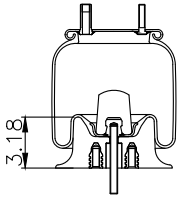

220590

**Product ID:** 161439

**Weight:** 2,90 kg (6,38 lbs)

**QIP (pcs):** 103

**OEM Ref.**

Granning

5235 / 5307

**CROSS Ref.**