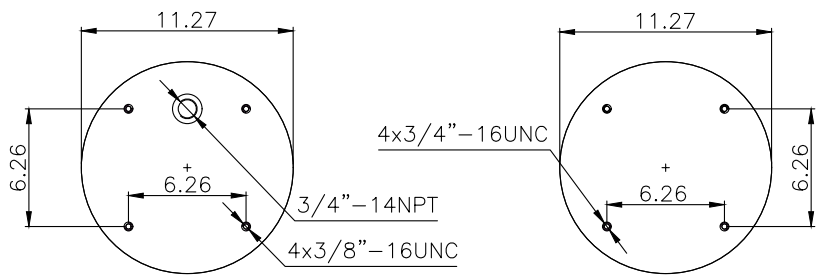

210229

210124

**Product ID:** 171082

**Weight:** 8,0 kg (17,64 lbs)

**QIP (pcs):** 50

**OEM Ref.**

Weweler

US 07880F