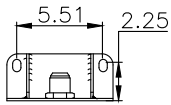

Product ID: 161278

Weight: 9,87 kg (21,71 lbs)

QIP (pcs): 75

OEM Ref.

Kenworth K-303-22

CROSS Ref.

Contitech	9 9-9 P 537
Firestone	1T15LA-(-1) / 1T15KW-(-1)
Firestone Part No	W01-358-9622
Goodyear	1R11-221
Airtech	39622 CPP
Triangle	8537
Fleet Pride	AS9622