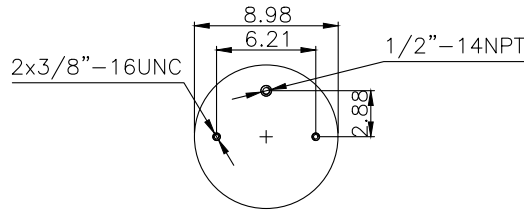

Product ID: 161252

Weight: 5,70 kg (12,54 lbs)

QIP (pcs): 42

OEM Ref.

Peterbilt

03-06213 / 03-07111

CROSS Ref.

Contitech
Firestone
Firestone Part No
Goodyear
Airtech
Automann
Taurus
Triangle
Fleet Pride

9 10-16 P 393
1T15M-6
W01-358-9026
1R12-567 / -907
39026 CPP
1DK23K-9026
6363
8393
AS9026