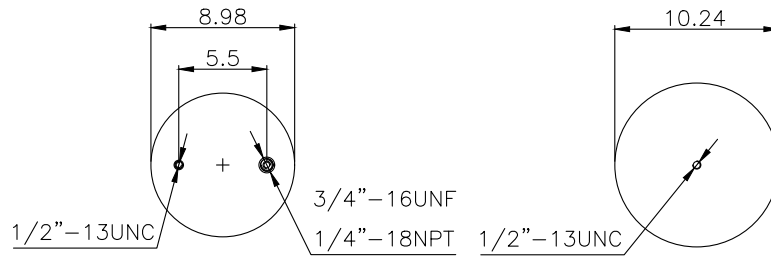

Product ID: 161239

Weight: 5,20 kg (11,46 lbs)

QIP (pcs): 40

OEM Ref.

Reyco 710387-01
SAF HOLLAND (Neway) 90557121
Watson & Chalin AS-0171

CROSS Ref.

Contitech 9 9K-15 P 417
Firestone 1T15LP-5
Firestone Part No W01-358-9295
Goodyear 1R11-166
Airtech 39295 CPP
Automann 1DK20F-9295
Taurus 6378
Triangle 8417
Fleet Pride AS9295