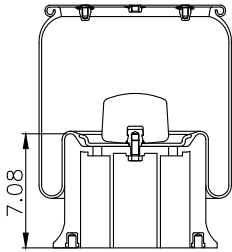

Product ID: 161110

Weight: 9,00 kg (19,84 lbs)

QIP (pcs): 30

OEM Ref.

Hendrickson S7128
Loadguard SC2044
Navistar/ Fleetrite 554777C1/1681742C1

CROSS Ref.

Contitech 1110.5-21 A 370
Firestone 1T19F-11 / 1T19L-11
Firestone Part No W01-358-9156
Goodyear 1R14-019 / -025
Automann 1D28C-9156
Taurus 6366
Triangle 8370
Fleet Pride AS9156