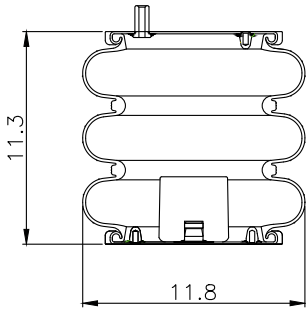

Product ID: 171223

Weight: 7,09 kg (15,59 lbs)

QIP (pcs): 36

OEM Ref.

Loadguard	SC2130
Dayton	354-8008
EZ Ride	8030155
Hendrickson	S-11637
Ridewell	1003588008C
Saf Holland	57008008
Granning	6392
Tuthill	6392

CROSS Ref.

Contitech	FT 330-29 431
Firestone	38
Firestone Part No	W01-358-8008
Goodyear	3B12-300
Goodyear Flex No	578933100
Taurus	6334
Triangle	AS-4431
TRP	AS80080
Automann	SP3B22R-8008