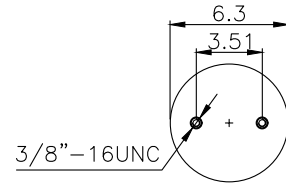

Product ID: 171032

Weight: 3,5 kg (7,72 lbs)

QIP (pcs): 80

OEM Ref.

Hendrickson   B-14486
3317
Watson & Chalin   AS-0146-1G

CROSS Ref.

Contitech   FD 200-19 713
Firestone   20F
Firestone Part No   W01-358-7795
Goodyear   2B10-226
Goodyear Flex No   578923250
Triangle   AS-4713
TRP   AS77950