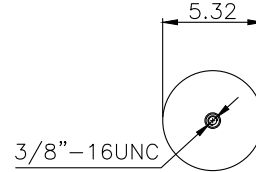

Product ID: 171030

Weight: 1,90 kg (4,19 lbs)

QIP (pcs): 60

OEM Ref.

CROSS Ref.

Firestone Part No

A01-760-6401