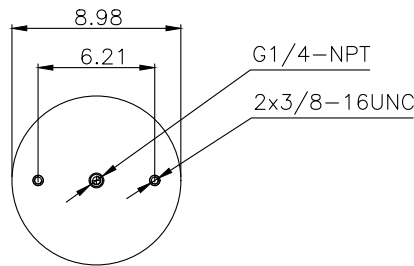

210122

Product ID: 171021

Weight: 4,98 kg (10,97 lbs)

QIP (pcs): 60

OEM Ref.

Dayton	354-7443
Granning	1218
	1589
Hendrickson	S-13035
Loadguard	SC2026
Saf Holland	57007443
Watson & Chalin	AS-0027
Ridewell	S2683C

CROSS Ref.

Contitech	FD 330-30 323
Firestone	22C-15
Firestone Part No	W01-358-7443
Goodyear	2B12-305
Goodyear Flex No	578923310
Taurus	6328
Triangle	AS-4323
TRP	AS74430
Airtech	2B-320 / 113493