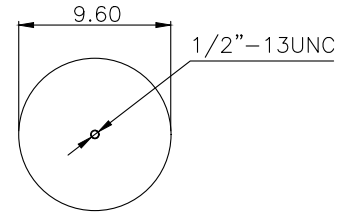

Product ID: 161273

Weight: 4,8kg (10,58lbs)

QIP (pcs): 50

OEM Ref.

SAF HOLLAND (Neway) 90557230

CROSS Ref.

Contitech	9 10-12 P 024
Firestone	1T15M-2
Firestone Part No	W01-358-8197
Goodyear	1R12-562
Automann	1DK23H-8197
Triangle	8024
Fleet Pride	AS8197