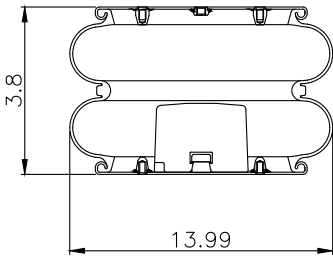

Product ID: 171037

Weight: 7,955 kg (17,501 lbs)

QIP (pcs): 60

OEM Ref.

Dayton	354-7136
Granning	1626
Hendrickson	S-1080
Loadguard	SC2014
Navistar / Fleetrite	5547998C1
Saf Holland	57007136
Volvo	3130489
Watson & Chalin	AS-0004

CROSS Ref.

Firestone	21D
Firestone Part No	W01-358-7136
Goodyear	2B14-356
Goodyear Flex No	578923353
Taurus	6329
Triangle	AS-4321
Automann	SP2B34R-7136