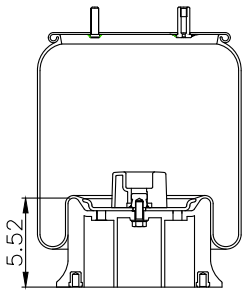

161270

210062

220529

Product ID: 161270

Weight: 9,5kg (20,94lbs)

QIP (pcs): 30

**OEM Ref.**

SAF HOLLAND (Neway) 90557125