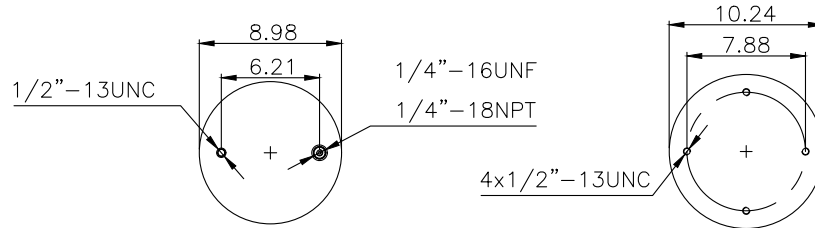

Product ID: 161108

Weight: 9,31 kg (20,48 lbs)

QIP (pcs): 37

OEM Ref.

Dayton	352-9321
Hendrickson	B14249
Loadguard	SC2120
Volvo	85101160
SAF HOLLAND (Neway)	57009321
Watson & Chalin	AS-0036

CROSS Ref.

Contitech	9 10-21 P 361
Firestone	1T15M-11
Firestone Part No	W01-358-9321
Goodyear	1R12-335 / -256
Automann	1DK23N-9321
Taurus	6373
Triangle	8361
Fleet Pride	AS9321