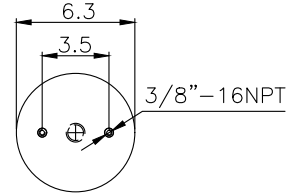

Product ID: 171182

Weight: 3,44 kg (7,58 lbs)

QIP (pcs): 60

OEM Ref.

Loadguard	SC2123
Ridewell	1003586948C
Spring Valley	AS-4429
Cush	C-0080
Silent Drive	AS-6948
Watson & Chalin	AS-0122-G

CROSS Ref.

Contitech	FD 200-25 429
Firestone	20-02
Firestone Part No	W01-358-6948
Goodyear	2B9-251
Automann	SP 2B12RA-6948
Taurus	6332
Triangle	4429
Fleet Pride	AS6948