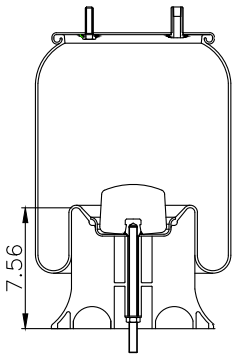

161248

Product ID: 161248

Weight: 7,66 kg (16,85lbs)

QIP (pcs): 32

OEM Ref.

SAF HOLLAND (Neway) 90557168
Watson & Chalin AS-0175

CROSS Ref.

Contitech	10 10-21 P 486
Firestone	1T17B-11
Firestone Part No	W01-358-8749
Goodyear	1R13-153
Automann	1DK25C-8749
Taurus	6394
Triangle	8486
Fleet Pride	AS8749