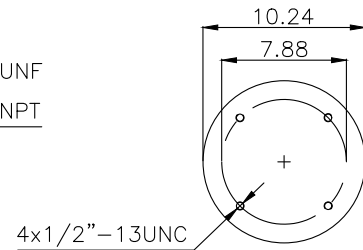

Product ID: 161116

Weight: 10,22kg (22,48 lbs)

QIP (pcs): 37

OEM Ref.

Hendrickson B4375 / B14249 / 003319
Loadguard SC2120
Watson & Chalin AS-0104

CROSS Ref.

Contitech 9 10-21 P 505
Firestone 1T15M-11
Firestone Part No W01-358-9367
Goodyear 1R12-256
Automann 1DK23N-9367
Taurus 6373
Triangle 8505
Fleet Pride AS9367