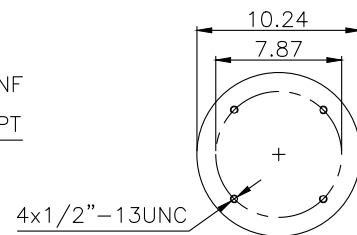

Product ID: 161144

Weight: 6,45 kg (14,21 lbs)

QIP (pcs): 40

OEM Ref.

Dayton	352-9082
Hendrickson	S2066 / S4041 / S11651 / S13159 / B12514-007
Hutchens	H-9630-01
Loadguard	SC2035 / SC2762
Navistar/ Fleetrite	517559C9 / FLT1R12092
Reyco	12882-01
Ridewell	1003589082C
SAF HOLLAND (Neway)	90557006 / 90557027 / 90557054 / 90557075 / 90044200 / 90044647
Spring Valley	AS-8310
Watson & Chalin	AS-0011

CROSS Ref.

Contitech	9 10-16 P 310
Firestone	1T15M-6
Firestone Part No	W01-358-9082
Goodyear	1R12-092 / -509
Airtech	39082 CPP
Automann	1DK23K-9082
Taurus	6363
Triangle	8310
Fleet Pride	AS9082