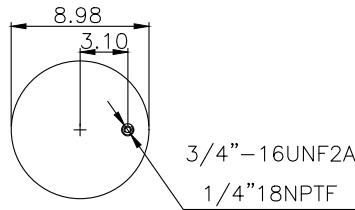

Product ID: 161254

Weight: 6,16 kg (13,55 lbs)

QIP (pcs): 40

OEM Ref.

Hendrickson
Loadguard

S20217
SC2756

CROSS Ref.

Contitech
Firestone
Firestone Part No
Goodyear
Automann
Taurus
Triangle
Fleet Pride

9 10-17.5 P 436
1T15MLW-7
W01-358-8944 / 9015
1R12-366 / -271
1DK23P-8944
6391
8436
AS8944