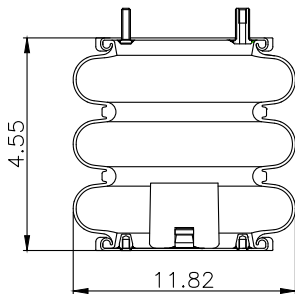

171036

Product ID: 171036

Weight: 6,67 kg (14,67 lbs)

QIP (pcs): 36

OEM Ref.

Histeer	10303
Loadguard	SC2131
Reyco	93AR
Spring Valley	AS-4434
Watson & Chalin	AS-0075
Arvin Meritor	202394
Granning	6393
Ridewell	1003588018C
Tuthill	6393
Suspensions, Inc.	202394

CROSS Ref.

Contitech	FT 330-29 434
Firestone	38
Firestone Part No	W01-358-8018
Goodyear	3B12-303
Goodyear Flex No	578933100
Taurus	6334
Triangle	AS-4434
TRP	AS80180