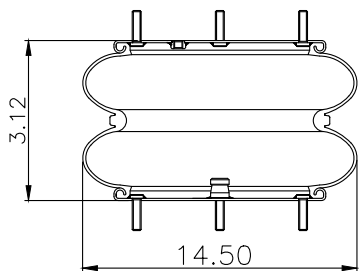

Product ID: 171016

Weight: 7,02 kg (15,44 lbs)

QIP (pcs): 42

OEM Ref.

Saf Holland	90557001
Dayton	354-7135
Eveley RA	1990-1
Loadguard	SC2013
Navistar / Fleetrite	554800C1
Ridewell	1003587135C
Hendrickson	S-13034
Volvo	3130501

CROSS Ref.

Contitech	FD 530-22 311
Firestone	21D
Firestone Part No	W01-358-7135
Goodyear	2B14-360
Goodyear Flex No	578923350
Airtech	2B-355 / 113454
Triangle	AS-4311
TRP	AS71350