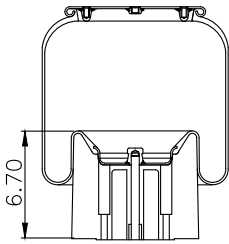

Product ID: 161331

Weight: 5,82kg (12,83lbs)

QIP (pcs): 35

OEM Ref.

CROSS Ref.

Firestone
Firestone Part No

1T15M-9
W01-358-8865