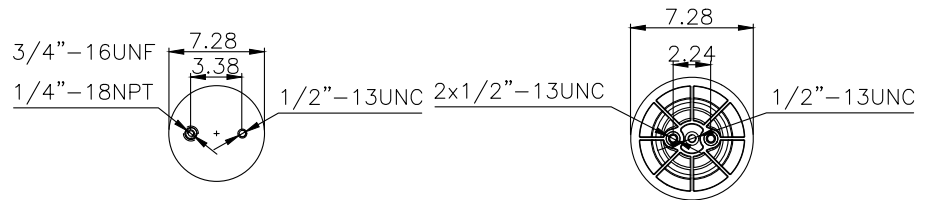

220590

**Product ID:** 161439

**Weight:** 2,90 kg (6,38 lbs)

**QIP (pcs):** 103

**OEM Ref.**

Granning

5235 / 5307

**CROSS Ref.**