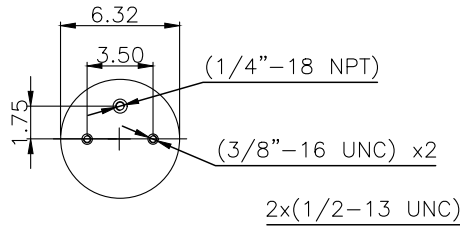

161516

210050

Product ID: 161516

Weight: 2,66 kg (5,85 lbs)

QIP (pcs): 112

OEM Ref.

Iveco

504035755

CROSS Ref.

Firestone
Firestone Part No

1T14C-1
W01-358-5343