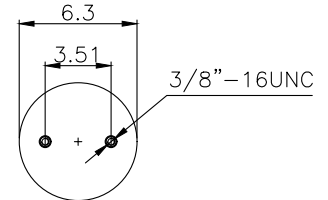

Product ID: 171022

Weight: 3,50 kg (7,72 lbs)

QIP (pcs): 100

OEM Ref.

Hendrickson 002878
S-23114

CROSS Ref.

Contitech FD 200-23A 709
Firestone 20F-1
Firestone Part No W01-358-7897
Automann SP2B12RB-7897
Taurus 6395
Triangle 4524
Fleet Pride AS7795