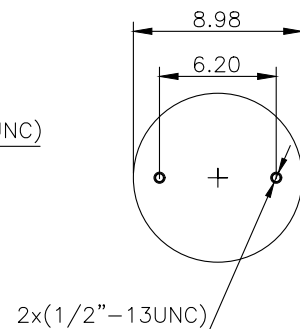

210354

Product ID: 171225

Weight: 6,20 kg (13,64 lbs)

QIP (pcs): 36

OEM Ref.

Dayton	354-7424
Hendrickson	S-13043
Loadguard	SC2024
Saf Holland	90557014
Taurus	AS214-7424
Volvo	3130504
Ridewell	1003587424C
Watson & Chalin	AS-0009

CROSS Ref.

Contitech	FD 330-22 327
Firestone	22
Firestone Part No	W01-358-7424
Goodyear	2B12-300
Vibracoustik	V SP 2 B 22 R-7424