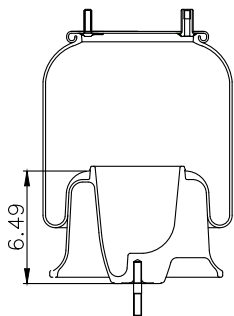

Product ID: 161123

Weight: 6,64kg (14,60 lbs)

QIP (pcs): 36

OEM Ref.

Freightliner 16-15595-000 /
16-14004-000 /
16-13840-000 /
A16-14004-000 /
681-320-0017 /
16-13810-000 /
16-16773-000
Loadguard SC2750
Volvo 85101151

CROSS Ref.

Contitech 9 10S-16 A 382
Firestone 1T15ZR-6
Firestone Part No W01-358-9781
Goodyear 1R12-603
Airtech 39781 C ALU
Automann 1DF23-9781
Triangle 8382
Fleet Pride AS9781