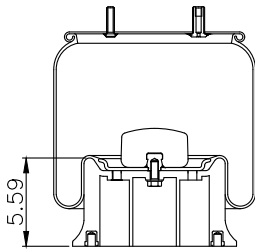

Product ID: 161146

Weight: 8,06 kg (17,73 lbs)

QIP (pcs): 33

OEM Ref.

Dayton	352-9121
Hendrickson	S13160
Loadguard	SC2040
Navistar/ Fleetrite	554773C1
Reyco	12882-02
Ridewell	100358912C
SAF HOLLAND (Neway)	90557019 / 90557010 / 90557052 / 90557078 / 90557083 / 90557110 / 90557324
Volvo	85101159
Watson & Chalin	AS-0013 / AS-0083

CROSS Ref.

Contitech	1110.5-17 A 317
Firestone	1T19F-7 / 1T19L-7
Firestone Part No	W01-358-9121
Goodyear	1R13-039 / -043 / -049
Automann	1D28G-9121
Taurus	6365
Triangle	8317
Fleet Pride	AS9121