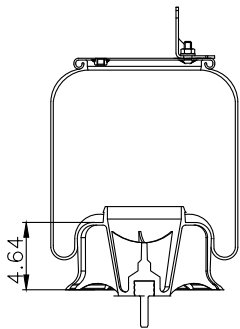

161339

210247

220576

Product ID: 161339

Weight: 5,62 kg (12,36 lbs)

QIP (pcs): 36

**OEM Ref.**

Loadguard  
Mack  
Navistar/ Fleetrite  
Volvo