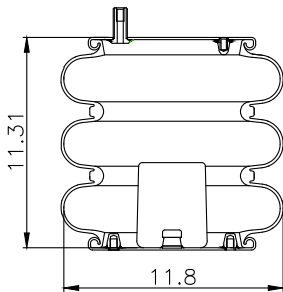

Product ID: 171073

Weight: 6,82 kg (15,00 lbs)

QIP (pcs): 36

OEM Ref.

Watson & Chalin AS-0048-1F

CROSS Ref.

Contitech	FT 330-29 547
Firestone	38
Firestone Part No	W01-358-7995
Goodyear	3B12-315
Goodyear Flex No	578933100
Taurus	6334
Triangle	AS-4547
TRP	AS79950
Automann	SP3B22R-7995
Airtech	3B-310 / 115016