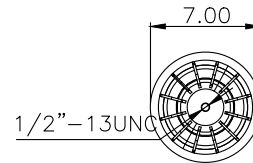

Product ID: 161438

Weight: 2,44kg (5,37lbs)

QIP (pcs): 112

OEM Ref.

SAF HOLLAND (Neway) 90557029 / 90557034
Blue Bird 1263581 / 300-961425
Watson & Chalin AS-0026

CROSS Ref.

Contitech 6 6.5D-11 S 525
Firestone 1T14C-1
Firestone Part No W01-358-8997
Goodyear 1R9-065
Airtech 38997 CPP
Automann 1DK10D-8997
Triangle AS-8525
Fleet Pride AS8997