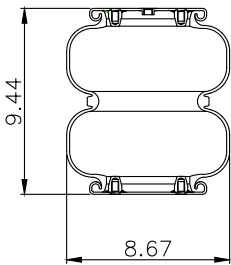

Product ID: 171090

Weight: 3,08 kg (6,80 lbs)

QIP (pcs): 60

OEM Ref.

CROSS Ref.

-

Firestone
Firestone Part No

20-2
W01-358-9651