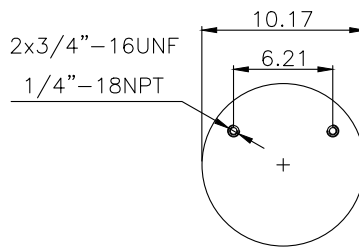

210150

Product ID: 161250

Weight: 9,3kg (20,50lbs)

QIP (pcs): 40

OEM Ref.

Ridewell	1003588753C
Spring Valley	AS-8713
Watson / Chalin	AS-0098

CROSS Ref.

Contitech	10 10-15 S 713
Firestone	1T17B-5
Firestone Part No	W01-358-8753
Goodyear	1R13-207
Automann	1DK25B-8753
Triangle	8713
Fleet Pride	AS8753