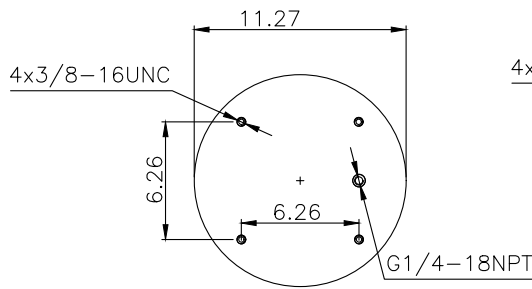

171019

210085

210124

**Product ID:** 171019

**Weight:** 6,75 kg (14,85 lbs)

**QIP (pcs):** 60

**OEM Ref.**

**CROSS Ref.**