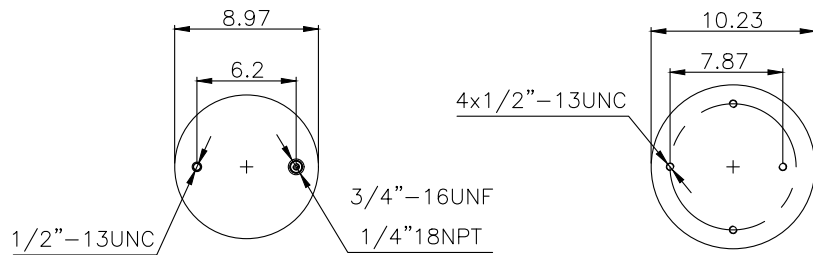

Product ID: 161107

Weight: 9,31 kg (20,48 lbs)

QIP (pcs): 35

OEM Ref.

Dayton	352-9321
Hendrickson	B14249
Loadguard	SC2120
Reyco	7640
SAF HOLLAND (Neway)	57009321
Volvo	85101160
Watson & Chalin	AS-0036

CROSS Ref.

Contitech	9 10-21 P 361
Firestone	1T15M-11
Firestone Part No	W01-358-9321
Goodyear	1R12-335 / -256
Airtech	39321 CPP
Automann	1DK23N-9321
Taurus	6373
Triangle	8361
Fleet Pride	AS9321