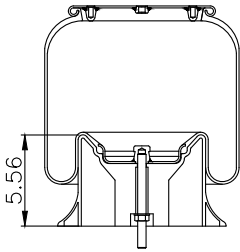

Product ID: 161252

Weight: 5,70 kg (12,54 lbs)

QIP (pcs): 42

OEM Ref.

Peterbilt

03-06213 / 03-07111

CROSS Ref.

Contitech
Firestone
Firestone Part No
Goodyear
Airtech
Automann
Taurus
Triangle
Fleet Pride

9 10-16 P 393
1T15M-6
W01-358-9026
1R12-567 / -907
39026 CPP
1DK23K-9026
6363
8393
AS9026