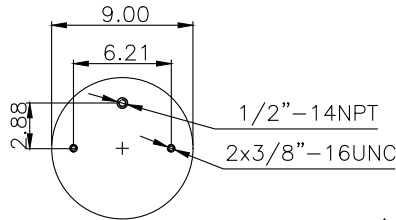

Product ID: 161331

Weight: 5,82kg (12,83lbs)

QIP (pcs): 35

OEM Ref.

CROSS Ref.

Firestone
Firestone Part No

1T15M-9
W01-358-8865