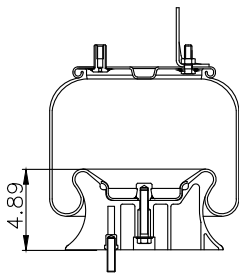

220550

Product ID: 161240

Weight: 6,90kg (15,21lbs)

QIP (pcs): 38

**OEM Ref.**

Navistar/ Fleetrite

1670073C-1 / 1686386C-1 /  
2027911C-1 / 1670043C1

**CROSS Ref.**