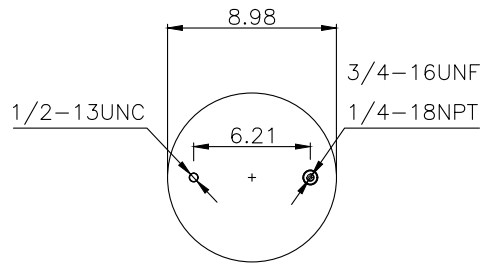

171036

210154

Product ID: 171036

Weight: 6,67 kg (14,67 lbs)

QIP (pcs): 36

OEM Ref.

Histeer	10303
Loadguard	SC2131
Reyco	93AR
Spring Valley	AS-4434
Watson & Chalin	AS-0075
Arvin Meritor	202394
Granning	6393
Ridewell	1003588018C
Tuthill	6393
Suspensions, Inc.	202394

CROSS Ref.

Contitech	FT 330-29 434
Firestone	38
Firestone Part No	W01-358-8018
Goodyear	3B12-303
Goodyear Flex No	578933100
Taurus	6334
Triangle	AS-4434
TRP	AS80180