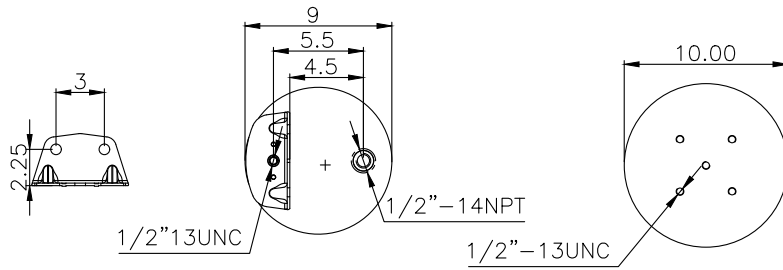

210247

220552

Product ID: 161317

Weight: 6,80 kg (14,99 lbs)

QIP (pcs): 28

OEM Ref.

Reyco

20124-02 (1/2 NPT)
20124-01
20124-01K (1/4NPT)
(use 1/2 or 1/4 adaptor)

CROSS Ref.

Contitech
Firestone
Firestone Part No
Automann

9 10-17.5 P 731
1T15M-6
W01-358-9966
1DK23P-9966