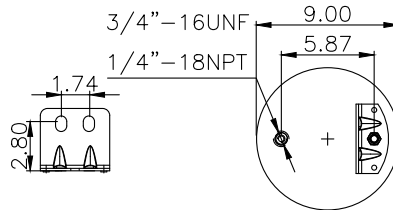

# COMPLETE AIR SPRINGS

161416

210334

220585

Product ID: 161416

Weight: 5,38 kg (11,83 lbs)

QIP (pcs): 36

OEM Ref.