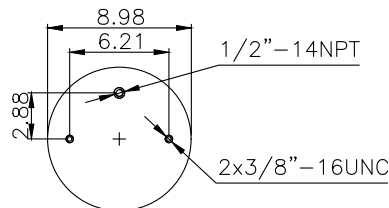

Product ID: 161214

Weight: 7,10 kg (15,62 lbs)

QIP (pcs): 56

OEM Ref.

Dayton	352-9069
Hendrickson	S13031
Loadguard	SC2034
Navistar/ Fleetrite	554764C1 / FLT1R12069
Peterbilt	03-02456 / 03-04759 / 03-01649 / 03-06746 / 03-07112/ 03-02038 / 03-10042
Volvo	85101145
Watson & Chalin	AS-0077

CROSS Ref.

Contitech	9 10-14 P 312
Firestone	1T15M-4
Firestone Part No	W01-358-9069
Goodyear	1R12-069 / -669
Airtech	39069 CPP
Automann	1DK231-9069
Taurus	6362
Triangle	8312
Fleet Pride	AS9069