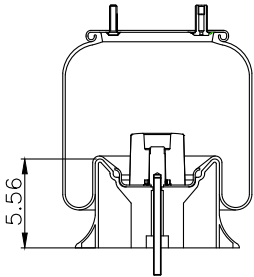

161239

210030

220554

**Product ID:** 161239

**Weight:** 5,20 kg (11,46 lbs)

**QIP (pcs):** 40

**OEM Ref.**

Reyco 710387-01  
SAF HOLLAND (Neway) 90557121  
Watson & Chalin AS-0171