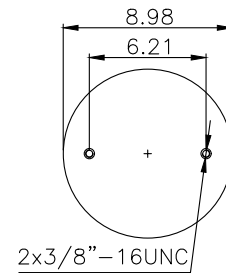

Product ID: 171017

Weight: 5,78 kg (12,71 lbs)

QIP (pcs): 90

OEM Ref.

Granning	2726
Chevrolet	693230
Dayton	354-7400
Fab Tek	04-0080
Hendrickson	S-1013
Navistar / Fleetrite	5547788C1
R & S Truck	1027519
Saf Holland	90557016
Taurus	AS214-7400
Scania	670199
Volvo	3130488
Brake & Wheel	M3506
Loadguard	SC2020

CROSS Ref.

Contitech	FD 330-22 313
Firestone	22C
Firestone Part No	W01-358-7400
Goodyear	2B12-309
Goodyear Flex No	578923309
Taurus	6316
Triangle	AS-4313
Vibracoustic	V SP 2 B 22 R-7400
Airtech	2B-301 / 113333