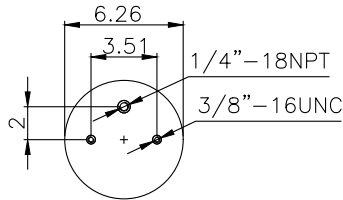

Product ID: 171090

Weight: 3,08 kg (6,80 lbs)

QIP (pcs): 60

OEM Ref.

CROSS Ref.

-

Firestone
Firestone Part No

20-2
W01-358-9651