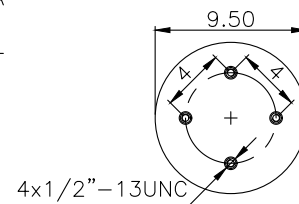

Product ID: 161246

Weight: 9,62 kg (21,16 lbs)

QIP (pcs): 48

OEM Ref.

Hendrickson C20010
Volvo 85101147
Watson / Chalin AS-0084

CROSS Ref.

Contitech 9 10-13.5 S 433
Firestone 1T15VP-4
Firestone Part No W01-358-9270
Goodyear 1R13-119
Airtech 39270 C
Automann 1DK231-9270
Taurus 6385
Triangle 8433
Fleet Pride AS9270