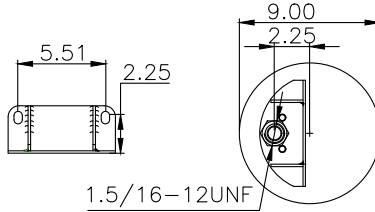

Product ID: 161359

Weight: 5,02 kg (11,07 lbs)

QIP (pcs): 60

OEM Ref.

Kenworth

K-303-28

CROSS Ref.

Contitech
Firestone
Firestone Part No
Automann

9 9-10 P 576 (BK)
1T15LA-0
W01-358-9675
1DK20H--9675X