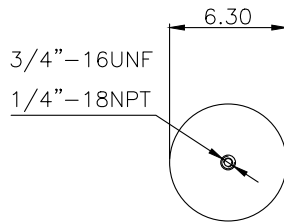

Product ID: 171027

Weight: 2,85 kg (6,27 lbs)

QIP (pcs): 72

OEM Ref.

Watson & Chalin	AS0058
	AS0058S
Brake & Wheel	M3528
Ridewell	1003586897C
Navistar / Fleetrite	2B9-490

CROSS Ref.

Contitech	FD 200-19 505
Firestone Part No	W01-358-6897
Firestone	20F
Goodyear Flex No	556238225
Goodyear	2B9-229
Triangle	4505
Automann	SP2B12R-6897
Taurus	6325
Fleet Pride	AS6897