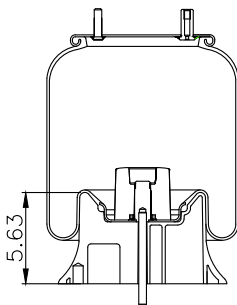

161283

Product ID: 161283

Weight: 6,48 kg (14,25 lbs)

QIP (pcs): 32

OEM Ref.

SAF HOLLAND (Neway) 90557112
Watson & Chalin AS-0061

CROSS Ref.

Contitech	9 10-19 P 384
Firestone	1T15M-9
Firestone Part No	W01-358-9243
Goodyear	1R12-480
Airtech	39243 CPP
Automann	1DK23L-9243
Taurus	6364
Triangle	8384
Fleet Pride	AS9243