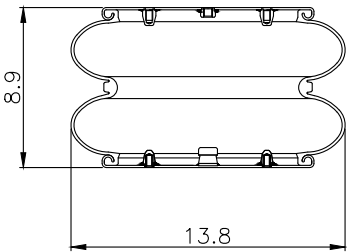

Product ID: 171083

Weight: 8,0 kg (17,64 lbs)

QIP (pcs): 50

OEM Ref.

John Deere

AH168710

CROSS Ref.

Contitech
Firestone Part No
Airtech

FD 530-22 CI / 61362
W01-358-7208
2B-355 HYD /113461