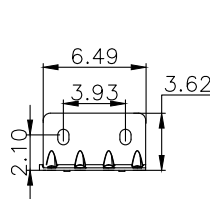

210099

220531

1/2-13UNC

Product ID: 161122

Weight: 6,14 kg (13,50 lbs)

QIP (pcs): 32

OEM Ref.

Freightliner 16-15595-000 /
16-14004-000 /
16-13840-000 /
A16-14004-000 /
681-320-0017 /
16-13810-000 /
16-16773-000
Loadguard SC2750
Navistar/ Fleetrite FLT1R12303
Volvo 85101151

CROSS Ref.

Contitech 9 10 S-16 P 382
Firestone 1T15ZR-6
Firestone Part No W01-358-9780
Goodyear 1R12-186 / -189 / -303 /
-603
Airtech 32303 CPP
Automann 1DF23-9780
Triangle 8382P
Fleet Pride AS9780