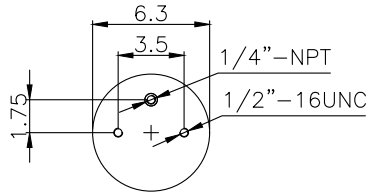

Product ID: 171182

Weight: 3,44 kg (7,58 lbs)

QIP (pcs): 60

OEM Ref.

Loadguard	SC2123
Ridewell	1003586948C
Spring Valley	AS-4429
Cush	C-0080
Silent Drive	AS-6948
Watson & Chalin	AS-0122-G

CROSS Ref.

Contitech	FD 200-25 429
Firestone	20-02
Firestone Part No	W01-358-6948
Goodyear	2B9-251
Automann	SP 2B12RA-6948
Taurus	6332
Triangle	4429
Fleet Pride	AS6948