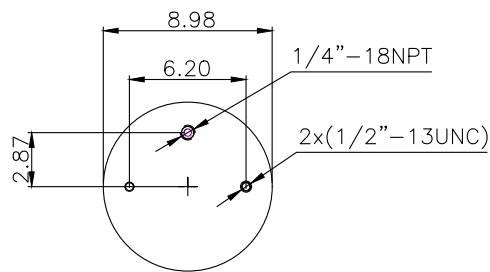

171225

210355

Product ID: 171225

Weight: 6,20 kg (13,64 lbs)

QIP (pcs): 36

OEM Ref.

Dayton	354-7424
Hendrickson	S-13043
Loadguard	SC2024
Saf Holland	90557014
Taurus	AS214-7424
Volvo	3130504
Ridewell	1003587424C
Watson & Chalin	AS-0009

CROSS Ref.

Contitech	FD 330-22 327
Firestone	22
Firestone Part No	W01-358-7424
Goodyear	2B12-300
Vibracoustik	V SP 2 B 22 R-7424