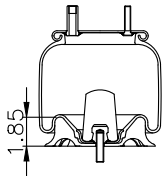

Product ID: 161438

Weight: 2,44kg (5,37lbs)

QIP (pcs): 112

OEM Ref.

SAF HOLLAND (Neway) 90557029 / 90557034
Blue Bird 1263581 / 300-961425
Watson & Chalin AS-0026

CROSS Ref.

Contitech 6 6.5D-11 S 525
Firestone 1T14C-1
Firestone Part No W01-358-8997
Goodyear 1R9-065
Airtech 38997 CPP
Automann 1DK10D-8997
Triangle AS-8525
Fleet Pride AS8997