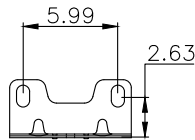

Product ID: 161334

Weight: 7,74kg (17,06lbs)

QIP (pcs): 35

OEM Ref.

Hendrickson 50898-1 / 50898-2 / 64651-2

CROSS Ref.

Contitech 9 10-18.5 P 935
Firestone 1T15M-8
Firestone Part No W01-358-9297
Goodyear 1R12-402
Automann 1DK23M-9297X