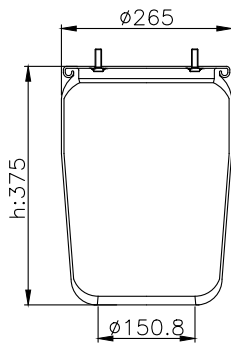

131010

Product ID: 131010

Weight: 3,62 kg

QIP (pcs): 54

OEM Ref.

Daf 0 513 982
VDL Bus 0 513 982

CROSS Ref.

Contitech 836 M2
836 M2 K8
Firestone 1T17AR-4.55
Firestone Part No W01-M58-0777
Goodyear 1R12-710
Goodyear Flex No 566-24-3-500
Phoenix 1DF 25-3 NP
Vibracoustic V1DF 25-3
Blacktech RML7947-2
RML 7947C7
Airtech 3836-02 P
Gart C302
302.0.378/2
Dunlop D13U31