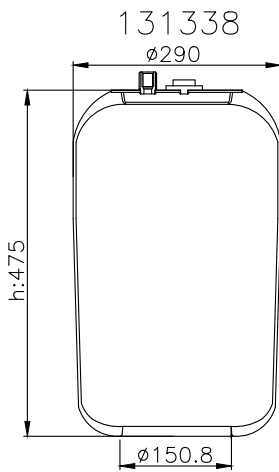

310504

Product ID: 131338

Weight: 3,31 kg

QIP (pcs): 33

OEM Ref.

Mercedes
A 942 320 27 21
A 942 320 73 21
A 942 320 19 21

CROSS Ref.

Contitech
4187 N6