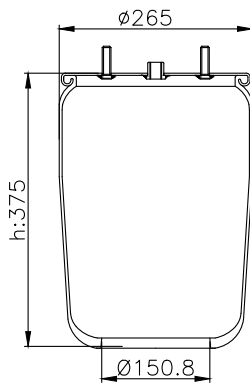

131284

210199

Product ID: 131284

Weight: 4,30 kg

QIP (pcs): 30

OEM Ref.

CROSS Ref.