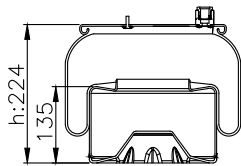

Product ID: 161413

Weight: 7,40 kg

QIP (pcs): 36

OEM Ref.

Mercedes

A 960 320 02 21

CROSS Ref.

Contitech

6126 N P40