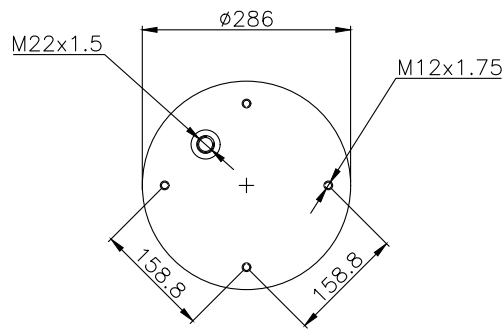

210010

Product ID: 131008

Weight: 5,08 kg

QIP (pcs): 24

OEM Ref.

SAF-Holland

2923 Service Assembly

CROSS Ref.

Contitech	813 MB/O
Firestone	1T19L-11
Firestone Part No	W01 M58 7238
Goodyear	1R14-867
Goodyear Flex No	566-28-3-547
Phoenix	1D 28 B-5 NP
Vibracoustic	VID28B-2 NP
Blacktech	RML7924
Airtech	3813P