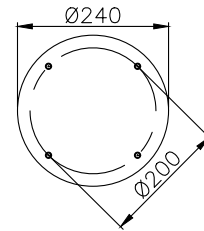

Product ID: 161031

Weight: 7,34 kg

QIP (pcs): 28

OEM Ref.

S.A.F	3.229.0029.00
	3.229.2129.00
	3.229.2229.00
	3.229.2429.00
Scania	1723277
R.O.R Meritor	MLF7031

CROSS Ref.

Contitech	4022 N P03
Firestone	1T17BS-6
Firestone Part No	W01-M58-6367
Goodyear	1R11-714
Phoenix	1DK 22 E-9
Vibracoustic	V1DK 22E-9
Blacktech	RML 75133 CP3
Granning	16099ATP
CF Gomma	1T300-37 / 206340
Gart	278.4.454 /D278/S