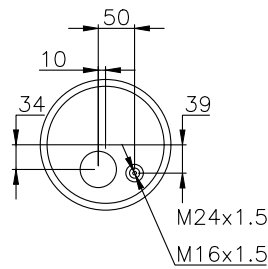

Product ID: 131188

Weight: 3,20 kg

QIP (pcs): 33

OEM Ref.

CROSS Ref.

Mercedes
A 974 320 00 21
A 942 320 30 21

Contitech
4185 N P21
4185 N P01 (without piston)
Firestone
1R7C490-320
Firestone Part No
W01-M58-0588
Airtech
34185-01 P
Gart No
C282/S - 282.1462