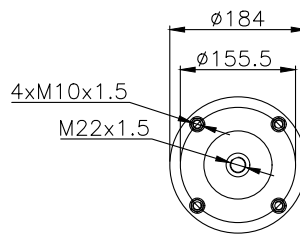

CROSS Ref.

9377-006

171048

215005

215006

Product ID: 171048

Weight: 3,20 kg

QIP (pcs): 60