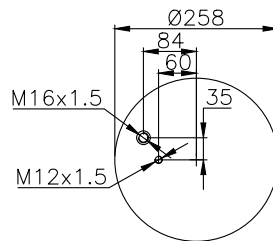

210027

Product ID: 161104

Weight: 9,21 kg

QIP (pcs): 30

OEM Ref.

M.A.N
81.436.006.035
81.436.006.055

CROSS Ref.

Contitech	4884 N1 P06
Firestone	1T17JR-7.2
	1T17JBR-8.0
Firestone Part No	W01-M58-9879
Goodyear	1R11-861
Goodyear Flex No	566-22-3-540
Phoenix	1DF 19 B-1
Vibracoustic	V1DF 19 B-1
Blacktech	RML 75995 C6
Airtech	34884 C
CF Gomma	1TS 290-28 / 207702
Gart	304.1510/C304/M4
Granning	94100