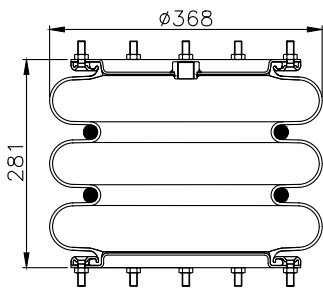

171125

215028

215019

8xM10X1.5

M22x1.5

8xM10X1.5

Product ID: 171125

Weight: 12,16 kg

QIP (pcs): 20

OEM Ref.

CROSS Ref.

Granning
Weweler

15832
USN 510018KD

Contitech
Airtech
Dunlop

FT 614-36S / 68044
3B-370 HYD / 115100
SP 2007 (14 1/2 X 3 RE)