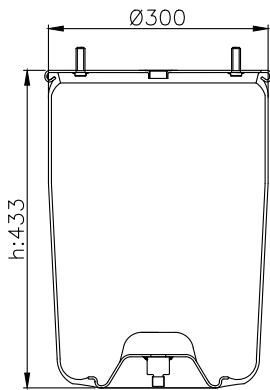

310027

Product ID: 131037

Weight: 6,20 kg

QIP (pcs): 20

OEM Ref.

BPW 05.429.41.01.0 (36K)
Schmitz 750570

CROSS Ref.

Contitech 4881 N P02
Firestone 1T66D-7
Firestone Part No W01-M58-8601
Goodyear 1R14-701
Goodyear Flex No 566-28-3-505
Vibracoustic VIDK32K
Phoenix 1DK 312 K
Blacktech RML75992
Airtech 34811 P