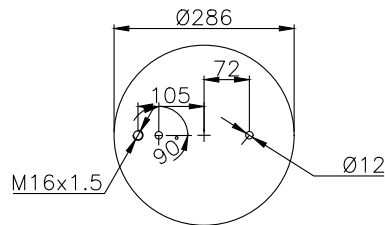

Product ID: 161301

Weight: 10,70 kg

QIP (pcs): 22

OEM Ref.

Scania

1510195
1543691
1731113
2287814

CROSS Ref.

Contitech
Goodyear
Blacktech
Airtech

6700 N P01
1R14-753
RML 71113 C
34113 C