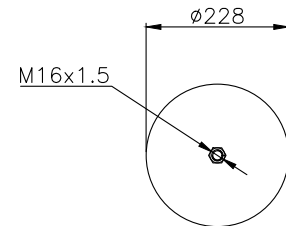

Product ID: 161210

Weight: 13,67 kg

QIP (pcs): 22

OEM Ref.

Renault V.I	5.010.557.355
	7.422.025.556
Volvo	20 722 412
	22 025 568

CROSS Ref.

Contitech	4912 N P13
Firestone	1T19LL-14
Firestone Part No	W01-M58-5521
Goodyear	1R13-753
Goodyear Flex No	566-26-3-502
Phoenix	1 DK 28 F-5
Blacktech	RML75023C13
Airtech	34912-01C
Gart	2871.602
	D287/C