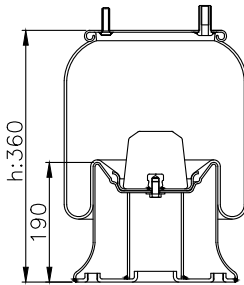

Product ID: 161266

Weight: 11,33 kg

QIP (pcs): 30

OEM Ref.

Samro

H2500425

CROSS Ref.

Contitech
Firestone
Firestone Part No.
Goodyear
Goodyear Flex No
Phoenix
Airtech

Dunlop
Blacktech

4159 N P03
1T15M-9
W01-M58-7548
1R12-701
566-24-3-501
1 DK 23 L-27
34159-01 C
34159-02 C
PNP 31137 00 00
RML 75260 C3