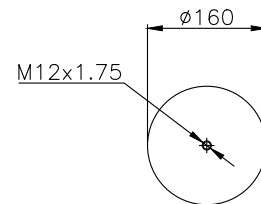

Product ID: 171144

Weight: 2,93 kg

QIP (pcs): 100

OEM Ref.

CROSS Ref.