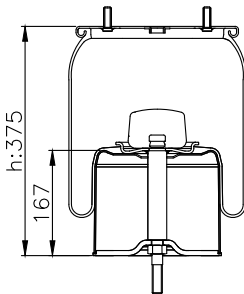

Product ID: 161354

Weight: 10,37 kg

QIP (pcs): 36

OEM Ref.

Gigant

1662-92 / 3042 B

CROSS Ref.

Contitech
Vibracoustic
Airtech

4007 N P01
V1DF21A-247104
34007 P