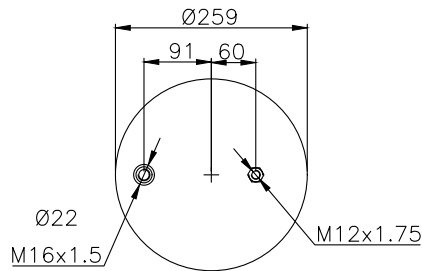

210213

Product ID: 131337

Weight: 4,82 kg

QIP (pcs): 48

OEM Ref.

M.A.N

81.43601.0168

CROSS Ref.

Contitech
Vibracoustic
Blacktech
Airtech

4862 N1 P01
V1DF16B-1NP
RML75973
34862 P