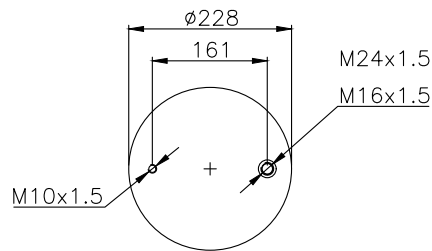

210304

Product ID: 131371

Weight: 3,07 kg

QIP (pcs): 50

OEM Ref.

Volvo

21 224 571

CROSS Ref.