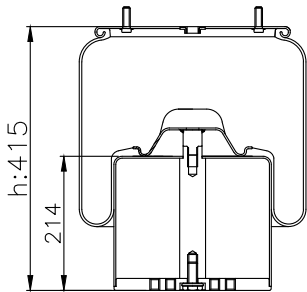

Product ID: 161027

Weight: 19,67 kg

QIP (pcs): 18

OEM Ref.

BPW 05.429.41.69.0
05.429.41.71.1
Hüffermann 6-AB8003-0300

CROSS Ref.

Firestone 1T66F-13.5
Firestone Part No W01-M58-8584
Goodyear 1R14-781
Goodyear Flex No 566-28-3-504
Phoenix 1DK 32 L-1
Vibracoustic VIDK32L X14
Blacktech RML 7053 C
Airtech 3942-01 C
Granning 15903
Gart C292/B
292.2.600