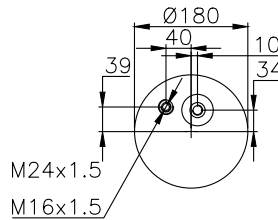

Product ID: 161345

Weight: 10,01 kg

QIP (pcs): 22

OEM Ref.

Mercedes
A 942 320 25 21
A 942 320 71 21
A 942 320 17 21

CROSS Ref.

Contitech
Blacktech
Airtech
4186 N P24
RML 95297 C24
34186-24C