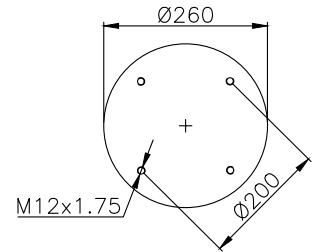

Product ID: 161093

Weight: 10,56 kg

QIP (pcs): 22

OEM Ref.

S.A.F
3.229.2227.00
3.229.2127.00
3.229.0027.00
2918V
Scania
1723275

CROSS Ref.

Contitech
Firestone
Firestone Part No
Goodyear
Goodyear Flex No
Phoenix
Vibracoustic
Blacktech
Airtech
CF Gomma
4810 N P05
1T19L-7
W01-M58-6338
1R14-730
566-28-3-548
1 D 28 A-10
V1D28A-10
RML75921C5
32918 P
1T19E-2