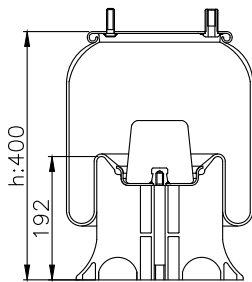

161058

Product ID: 161058

Weight: 7,36 kg

QIP (pcs): 28

OEM Ref.

Acerbi	128147123
Cardi	58051210
Fruehauf	UJB 0358-001
Samro	H2500324
Viberti	128147123
Trailor	M001774
SMB	1525199
	M001774
Fruehauf	UJA 09030

CROSS Ref.

Contitech	4159 N P09
Firestone	1T15M-9
Firestone Part No	W01-M58-9131
Goodyear	1R12-721 / D12B04
Phoenix	1DK 23 L-9131
Airtech	34159-02 CPP
CF Gomma	1T323-40 / 300751
Dunlop	D12B04
Gart	278.1510