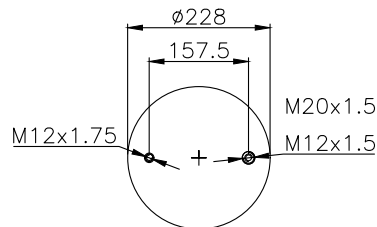

Product ID: 161112

Weight: 6,62 kg

QIP (pcs): 39

OEM Ref.

Acerbi 441901
Fruehauf UJB 0975
M060
SMB M060924

CROSS Ref.

Contitech 4157 N P10
Firestone 1T15MPW-7
Firestone Part No W01 M58 6315
Goodyear 1R11-772
Goodyear Flex No 566-22-3-521
Phoenix 1 DK 20 A-51
Vibracoustic V1DK20A-51
Blacktech RML75268CP10
Airtech 39002-A3-01 CPP
CF Gomma 1TC300-38
206925
Gart C294
294.1450