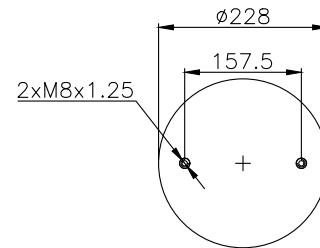

Product ID: 171111

Weight: 5,70 kg

QIP (pcs): 40

OEM Ref.

Guerra 5002 004 018000
Tres Eixos 8927

CROSS Ref.

Firestone Part No 22-15 T3 095 0258
Goodyear 556 2 2 8634
Airtech 2B-320 / 113325