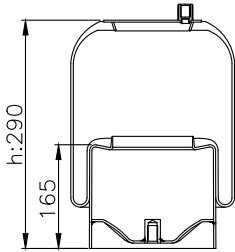

Product ID: 161062

Weight: 6,22 kg

QIP (pcs): 36

OEM Ref.

Mercedes A 942 320 28 21
A 942 320 49 21
A 942 320 01 21
R.O.R Meritor MLF7108

CROSS Ref.

Contitech 4390 N P21
4390 N P01
Firestone 1R7Z-440-290
Firestone Part No W01-M58-8514
Goodyear 9505
Goodyear Flex No 556-03-9047
Phoenix 1 KF 21-21
Blacktech RML 95401 C21
Airtech 34390-21 C
Granning 15956
CF Gomma 1VSC285 -30 / 206782
Gart 304.1.440 / C 304