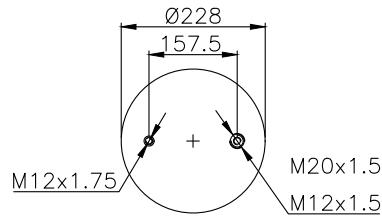

Product ID: 161054

Weight: 10,00 kg

QIP (pcs): 28

OEM Ref.

Samro

H2500425

CROSS Ref.

Contitech
Firestone
Firestone Part No
Goodyear
Phoenix
Goodyear Flex No
Vibracoustic
Airtech
CF Gomma
Dunlop
Blacktech
Gart

4159 N P03
1T15M-9
W01-M58-7548
1R12-701 / D12B0
1 DK 23 L-27
566-24-3-501
V1DK23L-40
34159-01 C
1T323-40
PNP 31137 00 00
RML 75260 C3
278.4.511 D278/H