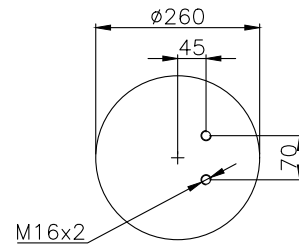

Product ID: 161290

Weight: 12,99 kg

QIP (pcs): 22

OEM Ref.

CROSS Ref.