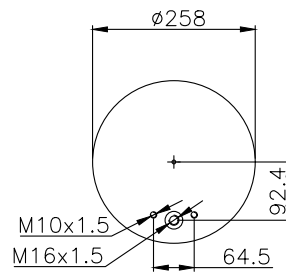

Weight: 9,55 kg

QIP (pcs): 33

OEM Ref.

BPW 05.429.42.54.0 (30)
05.429.42.54.0
Iveco 500036878

CROSS Ref.

Contitech 4963 N P01
Gart 293.2.514 / C 293

131181

210016