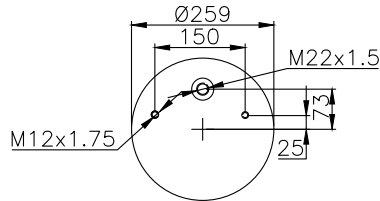

Product ID: 131276

Weight: 5,25 kg

QIP (pcs): 26

OEM Ref.

SAF

4.284.3006.00

CROSS Ref.

Contitech	4022 N P02
Firestone	1T17BS-6
Firestone Part No	W01-M58-0756
Goodyear	1R11-709 / D11U40
Goodyear Flex No	566-22-3-503
Phoenix	1DK 22 E-9 NP
Vibracoustic	V1DK 22 E-9 NP
Airtech	34022 P
Dunlop	D11U40
Gart	D278/s
	278.0.452