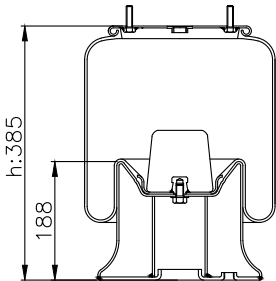

Product ID: 161139

Weight: 9,50 kg

QIP (pcs): 28

OEM Ref.

Zorzi	1006551
Omar	11808
Cardi	58050900
Hendrickson	B 6195
Rolfo	112322

CROSS Ref.

Firestone	1T15M-9
Firestone Part No	W01-M58-6289
Goodyear	1R12-703
Goodyear Flex No	566-24-3-501
Phoenix	1D 23 E-3
Vibracoustic	V1D 23 E-3
Blacktech	RML 75270 C
Airtech	391209 C
Dunlop	D12B16
Granning	16080
CF Gomma	96871
	1T 323-40
Gart	278.2.512
	D278/H