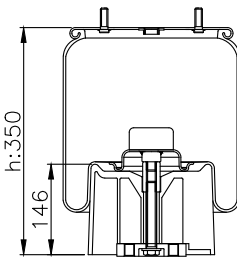

161175

Product ID: 161175

Weight: 8,32 kg

QIP (pcs): 38

OEM Ref.

BPW

05.429.43.22.0 30K

CROSS Ref.

Firestone
Firestone Part No
Airtech
Blacktech

1T17D--4.3
W01-M58-8585
3940-01 CPP
RML 7051 CP1