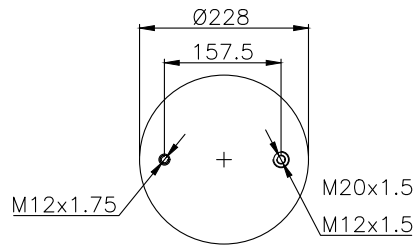

210007

310006

Product ID: 131030

Weight: 4,90 kg

QIP (pcs): 38

OEM Ref.

Viberti 128 147 109
Wabco 951 811 003 0

CROSS Ref.

Contitech 4159 N P05
Firestone 1T15M-9
Firestone Part No W01-M58-0736
Goodyear 1R12-761
Goodyear Flex No 566-24-3-501
Phoenix 1 DK 21 B-5 NP
Vibracoustic V1DK21B-5
Airtech 34159 P
Gart 278.0.551
D278H