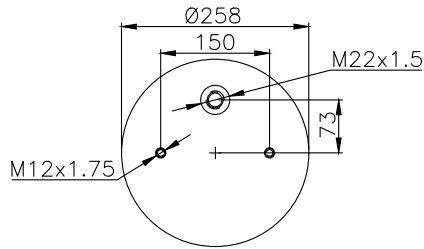

Product ID: 131065

Weight: 4,54 kg

QIP (pcs): 38

OEM Ref.

BPW	05.429.42.04.0 (30 K)
Schmitz	751345
Scania	2198369

CROSS Ref.

Contitech	4961 N P02
Goodyear	1R11-800
Goodyear Flex No	566-22-3-501
Blacktech	RML75072
Airtech	34961 P
Dunlop	D11U43
Gart	C292A / 292.0.414