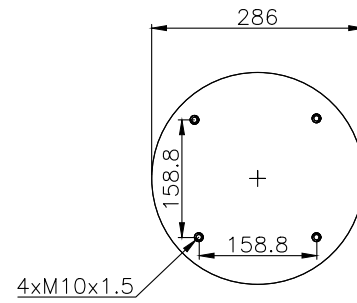

210309

Product ID: 171189

Weight: 6,60 kg

QIP (pcs): 48

OEM Ref.

CROSS Ref.

Firestone
Airtech

22.5x2
2B-355 / 113459