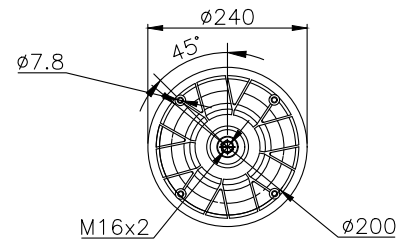

Product ID: 161486

Weight: 7,42 kg

QIP (pcs): 28

OEM Ref.

Saf Holland

3.229.0038.00
2621V

CROSS Ref.

Phoenix
Vibracoustic
Airtech
CF Gomma
Gart

1DK 22 E-13
V1DK22E-13
32621 CPP
1T300-37 / 207719
D278/S - 278.1453