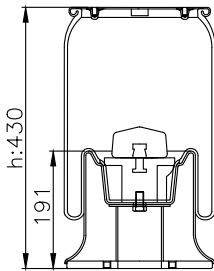

Product ID: 161397

Weight: 11,22 kg

QIP (pcs): 35

OEM Ref.

CROSS Ref.