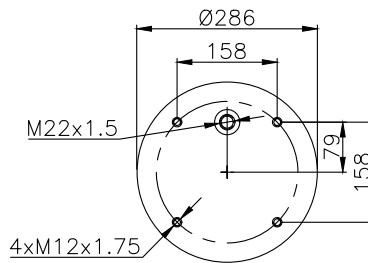

161523

210035

210180

Product ID: 161523

Weight: 11,04 kg

QIP (pcs): 22

OEM Ref.

CROSS Ref.