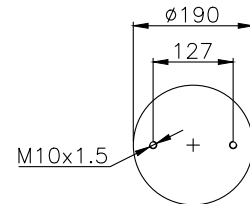

Product ID: 161305

Weight: 8,45 kg

QIP (pcs): 27

OEM Ref.

Volvo
20 480 202
20 573 113
21 097 453
70 313 734
70 397 453
70 321 079
21 041 697
20 480 202
20 573 113
21 041 697
21 041 697
21 097 453
70 313 734
70 397 453
70 321 079

CROSS Ref.

Contitech 6602 N P02
Goodyear 1R12-843
Goodyear Flex No 566-24-3-458
Blacktech RML 76113 C
Airtech 36113 C
Granning 93926