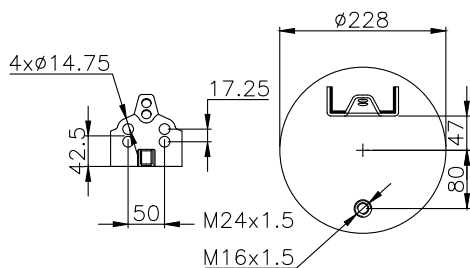

161082

210041

220018

Product ID: 161082

Weight: 6,32 kg

QIP (pcs): 30

OEM Ref.

Volvo