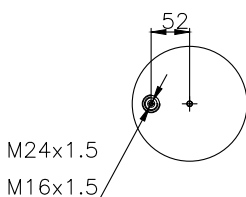

Product ID: 131043

Weight: 2,60 kg

QIP (pcs): 60

OEM Ref.

Mercedes
A 974 328 00 01
A 974 328 01 01

CROSS Ref.

Contitech 4757 N2
Phoenix 1 KF 24-2 NP
Firestone 1R7Z-60-305-B
Firestone Part No W01-M58-0910
Goodyear 9518 / D13U43
Goodyear Flex No 556-03-9079
Blacktech RML95868-2
Airtech 34757-02 P
Gart C299/A - 299.0.460