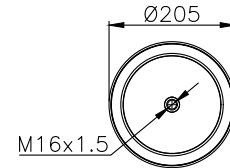

Product ID: 161365

Weight: 5,86 kg

QIP (pcs): 75

OEM Ref.

Mercedes

A 942 320 06 21
A 942 320 53 21

CROSS Ref.

Contitech
Blacktech
Airtech

4391 N P21
RML95402C21
34391-01 P