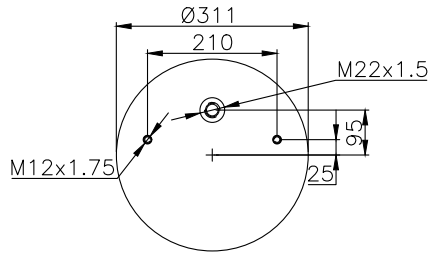

Product ID: 161174

Weight: 12,86 kg

QIP (pcs): 18

OEM Ref.

CROSS Ref.