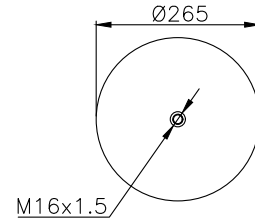

Product ID: 161125

Weight: 9,60 kg

QIP (pcs): 22

OEM Ref.

Mercedes

A 942320 22 21
A 942 320 68 21
A 942 320 13 21

CROSS Ref.

Contitech

4183 N P25
4183 N P23

Goodyear

9567

Blacktech

RML 95294 C23

Airtech

34183-23 C

Granning

93918