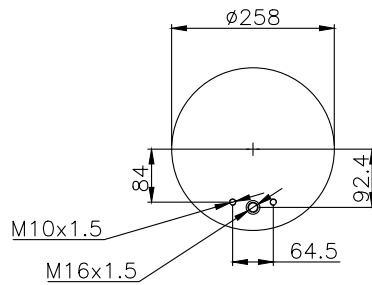

161288

210016

220102

Product ID: 161288

Weight: 8,75 kg

QIP (pcs): 36

OEM Ref.

Volvo
20573312
3 171 693
3 178 706
3 195 240
20 573 312
3 171 693
3 178 706
3 195 240

CROSS Ref.

Contitech 6603 N P01
Goodyear 1R11-893
Goodyear Flex No 566-22-3-578
Blacktech RML 73312 C
Airtech 36312 C