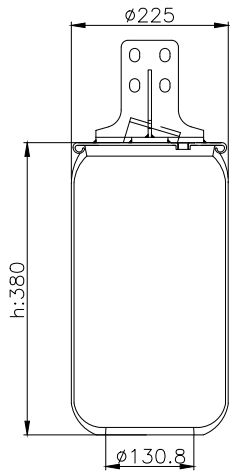

Product ID: 131290

Weight: 5,11 kg

QIP (pcs): 51

OEM Ref.

CROSS Ref.

Iveco

41270466

Firestone
Firestone Part No

1T 15 LNR 4.5
W01 M58 8660 (without piston)