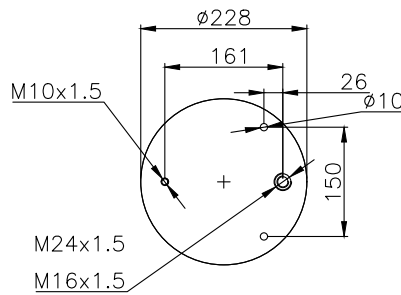

210303

Product ID: 131368

Weight: 3,08 kg

QIP (pcs): 45

OEM Ref.

Volvo
22 058 738
21 224 746

CROSS Ref.

Contitech
Airtech
4561 N P02 (without piston)
34561 C (withpout piston)