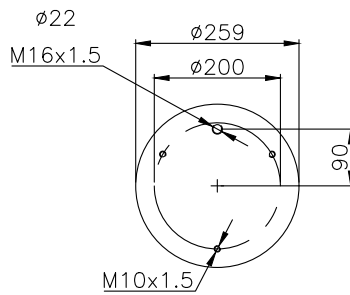

210199

Product ID: 161321

Weight: 8,15 kg

QIP (pcs): 26

OEM Ref.

CROSS Ref.

BMC

53RS900061

Blacktech

RML 7947 C11