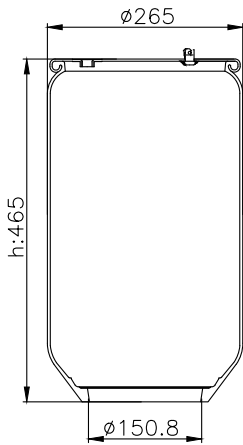

Product ID: 131190

Weight: 4,30 kg

QIP (pcs): 26

OEM Ref.

Scania 1434933

CROSS Ref.

Firestone
Firestone
Airtech
1T28HR-8
W01-M58-8633 (without piston)
34933 P