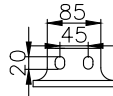

Product ID: 161368

Weight: 6,20 kg

QIP (pcs): 30

OEM Ref.

CROSS Ref.

Iveco

41297179

CF Gomma
Blacktech

1TS 270-25 / 207163
RML 77179 CP