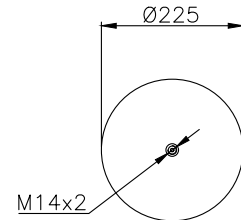

Product ID: 161189

Weight: 9,80 kg

QIP (pcs): 30

OEM Ref.

Volvo
20 737 947
21 961 458
20 583 420
20 737 943
20 424 543

CROSS Ref.

Contitech
Blacktech
Airtech
6614 N P01
RML 74543 C
37947 C