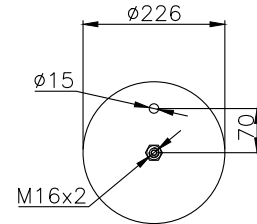

Product ID: 161075

Weight: 12,42 kg

QIP (pcs): 22

OEM Ref.

Scania
1379392
1440294

CROSS Ref.

Contitech 4913 N P02
Firestone 1T19L-14
1T19LAJ-14
Firestone Part No W01-M58-9881
W01-M58-0500
Goodyear 1R14-753
Goodyear Flex No 566-28-3-522
Phoenix 1D 28 H-16
Vibracoustic VID28H-16
Blacktech RML 75024 C
Airtech 34913 C
Dunlop 00937A-AP
Granning 16105
CF Gomma 1T 19E-93 / 206201
Gart 282.1.600 / C282H