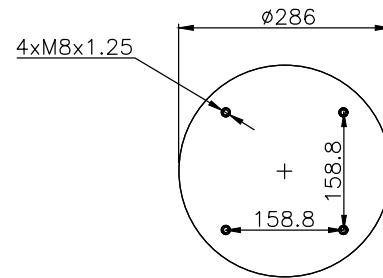

210204

Product ID: 171106

Weight: 7,56 kg

QIP (pcs): 18

OEM Ref.

CROSS Ref.

Phoenix
Airtech

SP 2 B 34 R-B
2B-360 / 113451