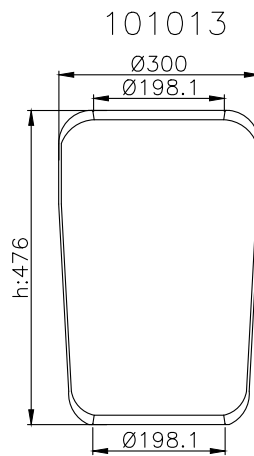

Product ID: 101013

Weight: 2,50 kg

QIP (pcs): 22

OEM Ref.

Schmitz 750 212

CROSS Ref.

Contitech	728 N
Firestone	1R2S470-360
Firestone Part No	W01-095-0419
Goodyear	8117
Blacktech	RL9839
Airtech	3728
CF Gomma	1SC360-34 / 92575