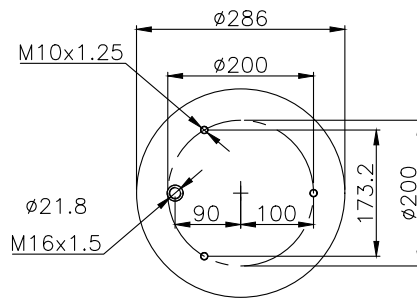

210023

Product ID: 131004

Weight: 5,90 kg

QIP (pcs): 22

OEM Ref.

CROSS Ref.

Contitech
Firestone

811 M16
1T19F-11