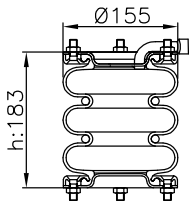

Product ID: 171214

Weight: 3,08 kg

QIP (pcs): 140

OEM Ref.

SAE-SMB

CROSS Ref.

9377-006