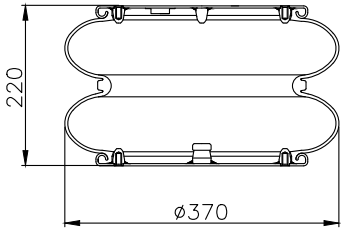

Product ID: 171005

Weight: 9,37 kg

QIP (pcs): 40

OEM Ref.

Chereau 01442

CROSS Ref.

Firestone 21D
Firestone Part No W01 M58 7501
Goodyear 2B14-465
Goodyear Flex No 578-92-3-353