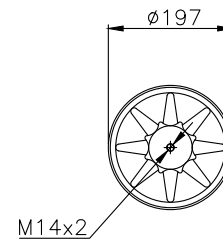

Contitech 7802 M (without piston)
Airtech 37805 C (without piston)

161259

210041

220093

Product ID: 161259

Weight: 6,35 kg

QIP (pcs): 30

OEM Ref.