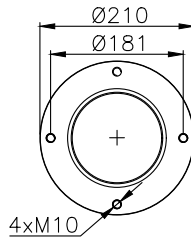

DFO 255

171135

215026

215026

Product ID: 171135

Weight: 1,40 kg

QIP (pcs): 40

OEM Ref.

Granning 15807
Samro H 250-0021

CROSS Ref.

Airtech
Dunlop

2B-255 / 113100
SP 1538 (10x2)