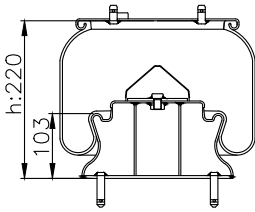

Product ID: 161220

Weight: 9,01 kg

QIP (pcs): 26

OEM Ref.

Scania
1440301
488265
470920

CROSS Ref.

Firestone
Firestone Part No. 1T15VR-3
Goodyear W01-S15-8192
Goodyear Flex No. 1R13-746
Phoenix 566-26-3-523
Airtech 1DF 23 B-1
Dunlop 330301-02 C
Granning 01525A-AP
Blacktech 92504 / 1
Gart RML 70301 C
278.2.300 / D278/NA