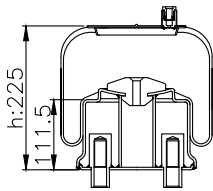

Product ID: 161428

Weight: 6,53 kg

QIP (pcs): 45

OEM Ref.

Mercedes

A 942 320 45 21
A 942 320 01 17

CROSS Ref.

Contitech
Airtech

4786 N P21
34786-21C