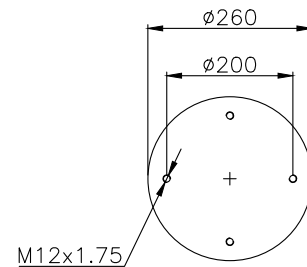

220526

Product ID: 161005

Weight: 8,28 kg

QIP (pcs): 22

OEM Ref.

Weweler US 07337F
SAF 2.228.0002.00
2.229.0002.00
R.O.R Meritor 21215632
21208082

CROSS Ref.

Contitech 810 MB
Firestone 1T19L-7
Firestone Part No W01-M58-8775
Goodyear 1R14-716
Goodyear Flex No 566-28-3-548
Vibracoustic VID28A-2
Phoenix 1D 28 A-2
Blacktech RML 7921 C
Airtech 3810 CPP
Dunlop 00984A-AP
CF Gomma 87413/1
1T19E-1
Gart 277.4.420/D277/B