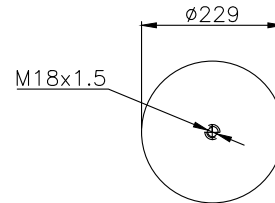

Product ID: 161468

Weight: 9,18 kg

QIP (pcs): 33

OEM Ref.

Solaris

1001101060
1070002000
P-1001101060
P-1070002000
020701-0000-392-836

CROSS Ref.

Firestone
Firestone Part No
Phoenix
Vibracoustic

1T17AR3.
W01-M58-8377
1DF 25 A-1
VIDF25A-1