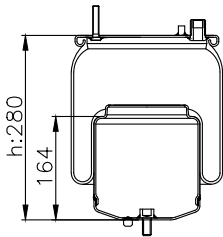

Product ID: 161375

Weight: 5,75 kg

QIP (pcs): 36

OEM Ref.

Volvo

22 058 741

CROSS Ref.

Contitech
Airtech

4570 N PO2
34570 C