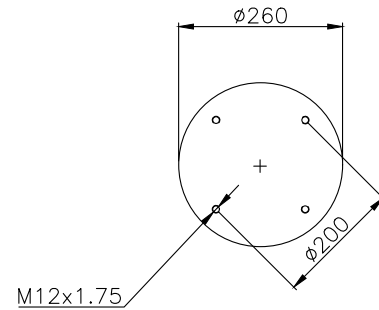

Product ID: 161212

Weight: 11,00 kg

QIP (pcs): 22

OEM Ref.

Daf	1384 273
Granning	15635
Hendrickson	506243
Ranault V.I	5000452939
S.A.F	2.229.2602.00
	2.229.2102.00
	2.228.0002.00
Trailor	650 4646 G
Trouillet	HB10315
York	506243/01
Volvo	1080 707

CROSS Ref.

Firestone	1T19L-7
Firestone Part No	W01-M58-6345
Goodyear	1R14-716
Phoenix	1D 28 A-2
Blacktech	RML 7921 C1
Airtech	391320 C
Dunlop	D13B01 / PNP311780000
CF Gomma	1T19E-1
	87413/1