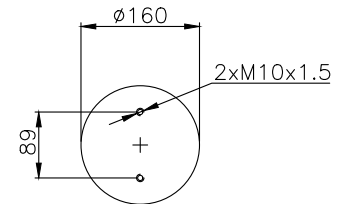

Product ID: 171011

Weight: 2,91 kg

QIP (pcs): 120

OEM Ref.

Granning	15599
Kögel	6501706
SAF Holland	4.229.1004.00
Scania	1319761
	1387289
	1723523
Pirelli	T20 (86660) 207065

CROSS Ref.

Contitech	FD 200-19 P04
Firestone	20F
Firestone Part No	W01 M58 7894
Goodyear	2B9-700
Goodyear Flex No	578-92-3-211
Phoenix	SP 2 B 12 R-5
Vibracoustic	VSP2B12R-5
Airtech	2B-220-3 / 113002
Dunlop	SO 9208
Gart	T291/2 - 291.2.203