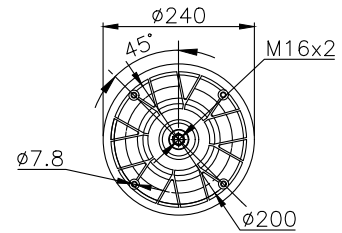

161483

210060

220594

Product ID: 161483

Weight: 6,86 kg

QIP (pcs): 42

OEM Ref.

CROSS Ref.