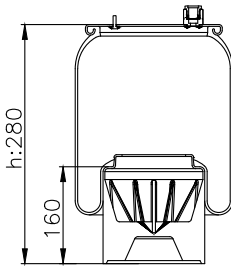

Product ID: 161408

Weight: 4,60 kg

QIP (pcs): 39

OEM Ref.

Mercedes

A 960 320 12 57
A 960 320 62 57

CROSS Ref.

Contitech

6121 N P44