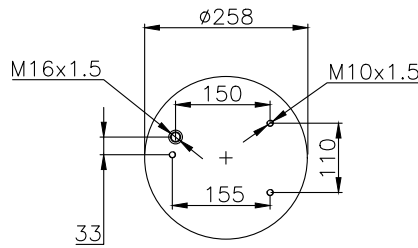

Product ID: 161018

Weight: 9,14 kg

QIP (pcs): 36

OEM Ref.

VDL BUS   0 526 651
Daf   0 526 651

CROSS Ref.

Contitech	836 MB K6
Firestone	1T17AR-4.5
Firestone Part No	W01-M58-8701
Goodyear	1R12-768
Goodyear Flex No	566-24-3-500
Phoenix	1 DF 25-15
Vibracoustic	V1DF25-15
Blacktech	RML 7947 C6
Airtech	3836-06 C
Granning	17061