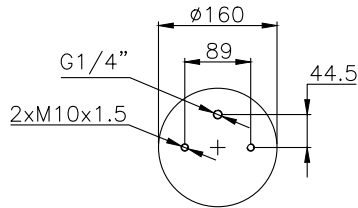

171007

210009

210040

Product ID: 171007

Weight: 2,90 kg

QIP (pcs): 120

OEM Ref.

CROSS Ref.

-

Phoenix
Airtech

2B 12R-8
42B-220 / 113549