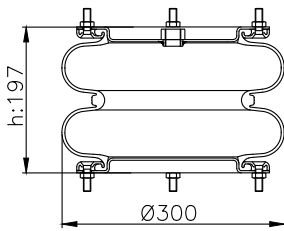

171183

210184

210177

Product ID: 171183

Weight: 6,38 kg

QIP (pcs): 45

OEM Ref.

Weweler	USN 510011KD
Granning	15813
Gigant	881202