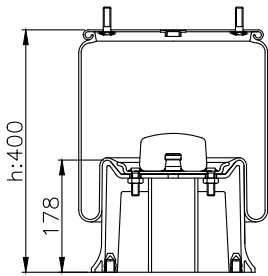

161034

210004

220527

Product ID: 161034

Weight: 9,54 kg

QIP (pcs): 22

OEM Ref.

Saf Holland	3.229.0031.00
	3.229.2131.00
	3.229.2231.00
	3.229.2431.00
	2923V
Schmitz	751 082
Scania	1723280