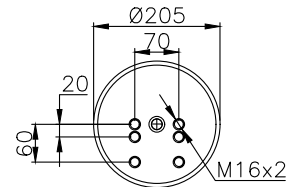

Product ID: 161176

Weight: 13,52 kg

QIP (pcs): 33

OEM Ref.

BPW 05.429.43.20.0
Weweler US 500-10 KD

CROSS Ref.

Firestone 1T17D-8.3
Firestone Part No W01-M58-8668
Goodyear 1R11-743
Goodyear Flex No 566-22-3-500