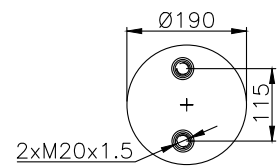

Product ID: 161428

Weight: 6,53 kg

QIP (pcs): 45

OEM Ref.

Mercedes

A 942 320 45 21
A 942 320 01 17

CROSS Ref.

Contitech
Airtech

4786 N P21
34786-21C