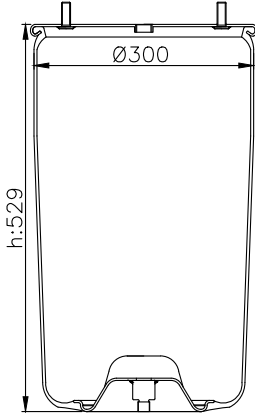

310027

Product ID: 131012

Weight: 6,78 kg

QIP (pcs): 20

OEM Ref.

BPW	05.429.40.01.0
Schmitz	750 228
Scania	2338883

CROSS Ref.

Contitech	881 MB
Firestone	1T66D-10.8
Firestone Part No	W01-M58-8978
Goodyear	1R14-708
Goodyear Flex No	566-28-3-501
Phoenix	1DK 32
Vibracoustic	V1DK32
Blacktech	RML7992
Airtech	3881 P
CF Gomma	1TC3360-45
Dunlop	D 14 U36
Gart	292.0.532
	C292