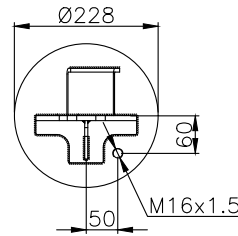

Product ID: 161353

Weight: 6,69 kg

QIP (pcs): 27

OEM Ref.

Iveco

41270466

CROSS Ref.

Firestone
Firestone Part No
CF Gomma
Blacktech
Gart

1T 15 LNR 4.5
W01 M58 8660
1TS 270-23 /206685
RML 70466 CP
290.1.393 / D 290 BR