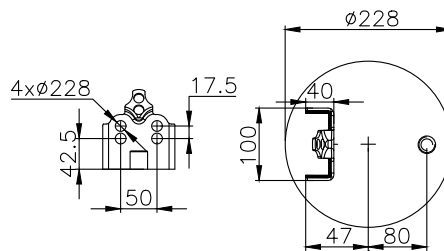

Product ID: 131067

Weight: 3,86 kg

QIP (pcs): 36

OEM Ref.

Volvo	1075 891
	1076 416
	20 374 510
	20 456 152
	20 531 985
	70 321 693
	20 582 215
	21 961 456
Renault V.I	7.422.071.639

CROSS Ref.

Contitech	6608 N P01 (without piston)
Firestone	1T15UR-9
Firestone Part No	W01-M58-8474
Goodyear	1R10-704
Goodyear Flex No	566-20-3-504
Phoenix	1 DF 17 B-1
Vibracoustic	V1DF16D-1
Blacktech	RML 77527 C
Airtech	36416 P
Granning	92500
Gart	295.1465/ C295/V