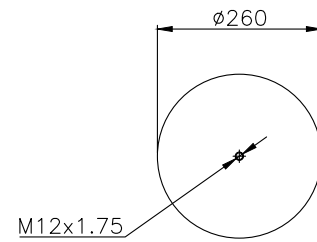

Product ID: 161137

Weight: 7,06 kg

QIP (pcs): 26

OEM Ref.

Weweler	US 06285
Schmitz	750 999
	014 892
Scania	2198334

CROSS Ref.

Contitech	4158 N P03
Firestone	1T15MPW-9
Firestone Part No	W01 M58 8185
Goodyear	1R12-749
Phoenix	1 DK 20 B-1
Vibracoustic	V1DK20B-1
Blacktech	RML 75269 CP
Airtech	38185 CPP