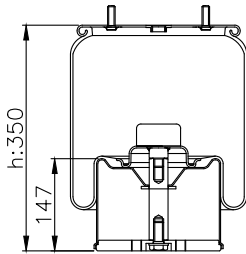

Product ID: 161023

Weight: 11,20 kg

QIP (pcs): 38

OEM Ref.

BPW
05.429.40.93.1
05.429.40.94.1
30 K

CROSS Ref.

Contitech
Goodyear
Phoenix
Airtech
Granning
Blacktech
Gart
940 MB P30
1R11-763
1DK 21K-1
3940 C
15919
RML 7051 C
293.2.410
C293/A