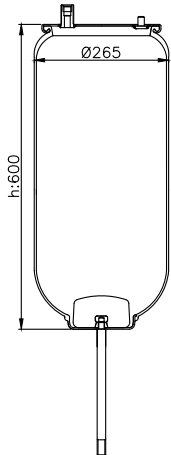

Product ID: 131039

Weight: 7,10 kg

QIP (pcs): 27

OEM Ref.

Renault V.I

5.001.832.067

CROSS Ref.

Contitech
Firestone
Firestone Part No
Goodyear
Goodyear Flex No
Blacktech
Airtech
CF Gomma
Gart

4912 N P08
1T19LL-14
W01-M58-5522
1R13-713
566-26-3-502
RML75023
34912 P
1TS 19 E-4 / 206780
D287/C - 287.0.601