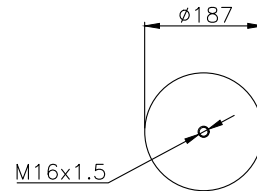

Product ID: 161209

Weight: 10,17 kg

QIP (pcs): 30

OEM Ref.

Samro	H2501122
Renault V.I	5.010.294.309
	5.010.600.578
	5.010.557.991
	5.010.488.070
	7.422.190.563
Volvo	20 757 541
	22 025 613

CROSS Ref.

Contitech	4915 N P06
Phoenix	1DK 19-1
Vibracoustic	V1DK19-1
Blacktech	RML 75026 C6
Airtech	34915-01 C
Gart	294.1.530/ C294C