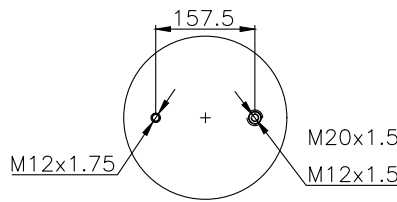

Weight: 12,13 kg

QIP (pcs): 38

OEM Ref.

CROSS Ref.

161100

210008

190504

Product ID: 161100