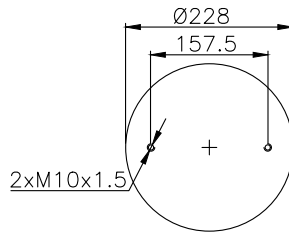

Product ID: 171003

Weight: 5,67 kg

QIP (pcs): 40

OEM Ref.

CROSS Ref.

-

Firestone
Firestone Part No
Vibracoustic

22
W01M58 6875
21226068