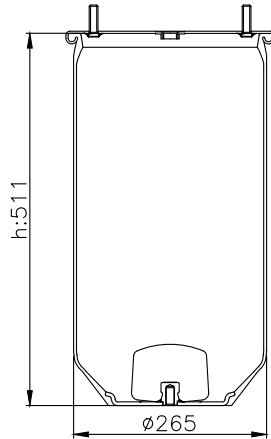

310001

Product ID: 131005

Weight: 6,10 kg

QIP (pcs): 24

OEM Ref.

CROSS Ref.

Firestone
Airtech

1T19L-11
3811 -01 P