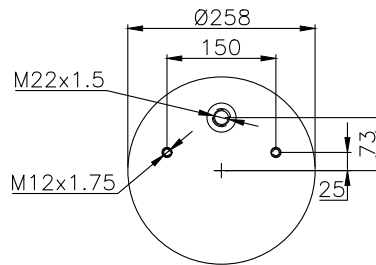

210006

Product ID: 131014

Weight: 4,70 kg

QIP (pcs): 38

OEM Ref.

BPW 05.429.40.03.0 (30)
Schmitz 015 514

CROSS Ref.

Contitech 941 MB
Firestone 1T17D-8.3
Firestone Part No W01-M58-8620
Goodyear 1R11-700
Goodyear Flex No 566-22-3-500
Phoenix 1 DK 21
Vibracoustic VIDK21
Blacktech RML7052
Airtech 3941 P
Dunlop D11U30
CF Gomma 1T300-36
204466
Gart C293
293.0.511