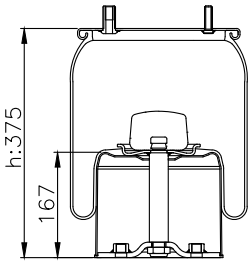

Product ID: 161419

Weight: 9,86 kg

QIP (pcs): 38

OEM Ref.

CROSS Ref.

Gigant

3042 S HD / 0166352

-