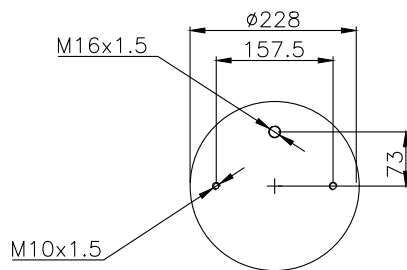

Product ID: 131097

Weight: 4,33 kg

QIP (pcs): 60

OEM Ref.

Scania
1394997
1314903
1402423
1865759
255295

CROSS Ref.

Contitech
Firestone
Firestone Part No
Goodyear
Goodyear Flex No
Phoenix
Blacktech
Airtech
Granning
Gart
6705 N P01 (without piston)
1T15LP-3
W01-M58-6251 (without piston)
1R11-826 (without piston)
566-22-3-543
1 DK 18 A-1 (without piston)
RML 76251 C
36251 P
15619
306.2.320
D306