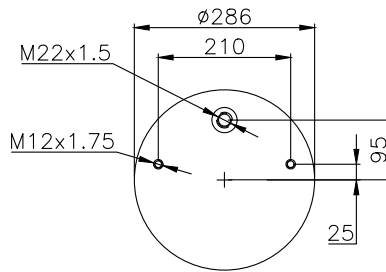

210004

Product ID: 161496

Weight: 4,82 kg

QIP (pcs): 60

OEM Ref.

Mercedes	A 946 328 15 01
Schmitz	017 924
Weweler	US 04030P
Schmitz	FAG041-0087
	128 8087
SMB	093770001

CROSS Ref.

Firestone	1T19L
Firestone Part No	W01-M68-6223