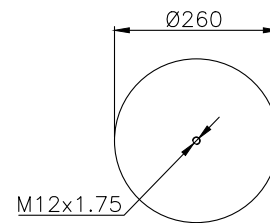

Product ID: 161058

Weight: 7,36 kg

QIP (pcs): 28

OEM Ref.

Acerbi	128147123
Cardi	58051210
Fruehauf	UJB 0358-001
Samro	H2500324
Viberti	128147123
Trailor	M001774
SMB	1525199
	M001774
Fruehauf	UJA 09030

CROSS Ref.

Contitech	4159 N P09
Firestone	1T15M-9
Firestone Part No	W01-M58-9131
Goodyear	1R12-721 / D12B04
Phoenix	1DK 23 L-9131
Airtech	34159-02 CPP
CF Gomma	1T323-40 / 300751
Dunlop	D12B04
Gart	278.1510