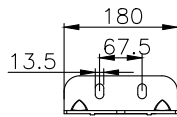

Product ID: 161470

Weight: 10,52 kg

QIP (pcs): 30

OEM Ref.

CROSS Ref.

Iveco

504117415
500042592

Vibracoustic
Blacktech

VID23G-5
RML 77415 C