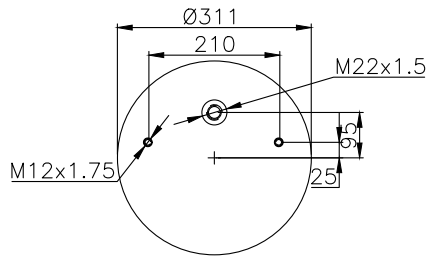

Product ID: 161170

Weight: 15,74 kg

QIP (pcs): 20

OEM Ref.

BPW
05.429.41.311
05.429.41.221

CROSS Ref.

Goodyear
Goodyear Flex No
Blacktech
1R14-724 / D14B37
566-28-3-505
RML 75992 C