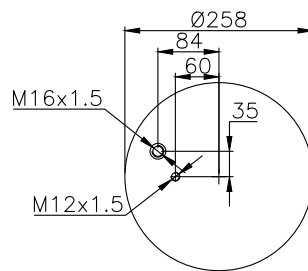

210027

Product ID: 131066

Weight: 4,60 kg

QIP (pcs): 42

OEM Ref.

M.A.N
81.43601.0152
81.43601.0174
81.43601.0175

CROSS Ref.

Contitech 4884 N1 P01
4884 N1 P06 (without piston)
Firestone 1T17JBR-8.0
Firestone Part No W01-M58-8361
Goodyear 1R11-820
Goodyear Flex No 566-22-3540
Vibracoustic VIDF19B-1 NP
Blacktech RML75995
Airtech 34884 P
CF Gomma 1TS 290-28
Gart C304/M4 - 304.0.511