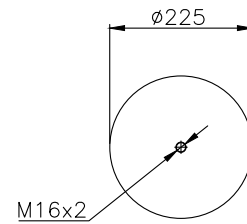

Product ID: 161404

Weight: 7,10 kg

QIP (pcs): 36

OEM Ref.

Daf

1794 420

CROSS Ref.

Contitech
Goodyear
Goodyear Flex No
Phoenix
Blacktech

836 N P10
1R12-849
566-24-3-548
1 DF 23 A-4
RML 7947 C10