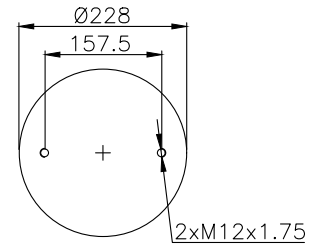

Product ID: 171023

Weight: 7,00 kg

QIP (pcs): 40

OEM Ref.

CROSS Ref.

-

Firestone

22