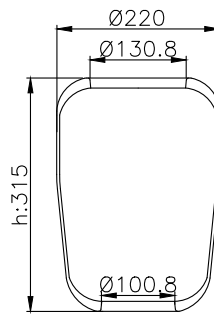

101052

Product ID: 101052

Weight: 1,60 kg

QIP (pcs): 40

OEM Ref.

Breda Menarini	252 933
Irisbus	5.000.805.998
	5.810.805.998
	5.000.768.641

CROSS Ref.

Contitech	817 N
Blacktech	RL 9928
Airtech	3817
Granning	15938
CF Gomma	1SC260-30 97613
Gart	289.0.301/C289/BS