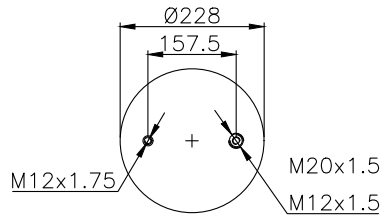

Product ID: 161036

Weight: 9,08 kg

QIP (pcs): 28

OEM Ref.

Fruehauf	M001472
Neway	905.57.075
Weweler	21515761
R.O.R Meritor	2121 5761

CROSS Ref.

Contitech	4156 N P07
Firestone	1T15M-6
Firestone Part No	W01-358-9361
Goodyear	1R12-719
Goodyear Flex No	566-24-3-502
Phoenix	1 DK 23 K-28
Vibracoustic	V1DK23K-28
Blacktech	RML 75267 C7
Airtech	34156-01 C