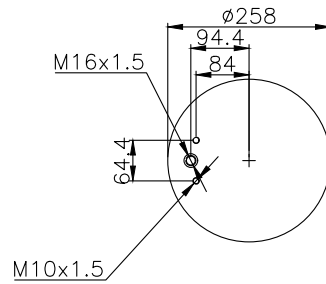

Product ID: 161221

Weight: 8,60 kg

QIP (pcs): 36

OEM Ref.

Volvo
20 554 770
3173271

CROSS Ref.

Contitech
Vibracoustic
Blacktech
Airtech
Granning
Gart
54770 M
V1 DF 22 C-3
RML 74770 C
36770 C
93930
2931.461- C293/V