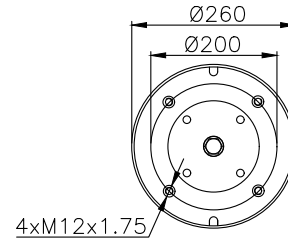

Product ID: 161435

Weight: 10,31 kg

QIP (pcs): 22

OEM Ref.

Schmitz
Weweler

O 16010
US 07337GST2

CROSS Ref.

Goodyear
Goodyear Flex No

1R14-783
566-28-3-530