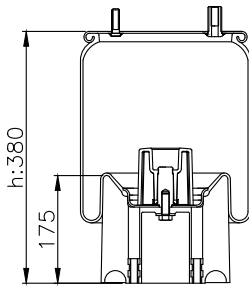

Product ID: 161049

Weight: 7,17 kg

QIP (pcs): 36

OEM Ref.

ROR 21222442
Weweler US 07074F

CROSS Ref.

Contitech 4157 N P09
Firestone 1T15MPW-7
Firestone Part No W01-M58-7074
Goodyear 1R11-106
Goodyear Flex No 566-22-3-521
Phoenix 1 DK 21A-31
Vibracoustic V1DK21A-31
Blacktech RML 75268 CP9
Airtech 39002-A3 CPP (90°)
Gart C294 / 294.2.450