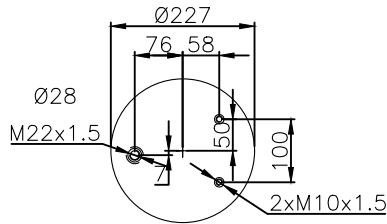

Product ID: 161522

Weight: 5,85 kg

QIP (pcs): 48

OEM Ref.

DAF

1794 428

CROSS Ref.

Contitech
Firestone
Firestone Part No

887 N P06
1T15LNR-3
W01-M58-8549