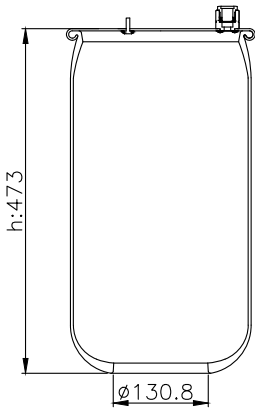

Product ID: 131326

Weight: 4,08 kg

QIP (pcs): 38

OEM Ref.

Mercedes

960 320 17 57

CROSS Ref.

Contitech

6120 N P49 (without piston)