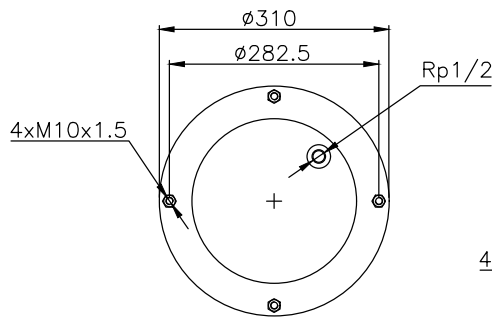

215015

Product ID: 171099

Weight: 9,70 kg

QIP (pcs): 30

OEM Ref.

CROSS Ref.

Granning

15830

Airtech

2B - 400 / 113409