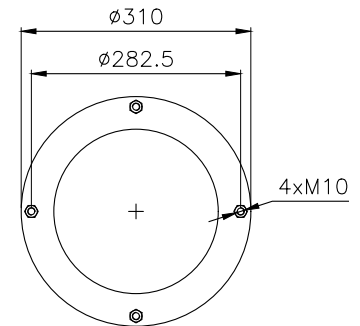

171159

215013

Product ID: 171159

Weight: 10,98 kg

QIP (pcs): 20

OEM Ref.

Diebolt
Fruehauf
Lohr

27 99 070
VFA 2520-1
A06030605

CROSS Ref.

Contitech
Airtech
Dunlop

FT 614-36 / 68044
3B-370 / 115104
SP 2547 (14 1/2 X 3)