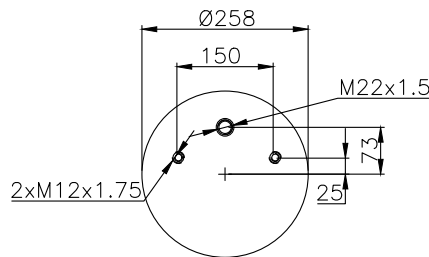

210006

310012