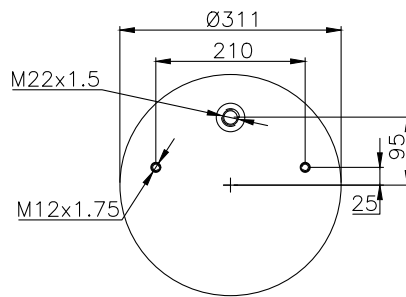

Product ID: 131015

Weight: 6,98 kg

QIP (pcs): 20

OEM Ref.

BPW 05.429.40.05.0
Schmitz 017 199

CROSS Ref.

Contitech 942 MB
Firestone 1T66F-13.5
Firestone Part No W01 M58 8611
Goodyear 1R14-700
Goodyear Flex No 566-28-3-504
Phoenix 1 DK 32 L
Vibracoustic V1DK32L
Blacktech RML7053
Airtech 3942 P
Gart C292/E
292.0.601