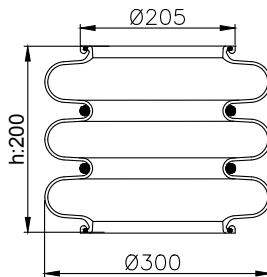

Product ID: 171084

Weight: 3,20 kg

QIP (pcs): 30

OEM Ref.

CROSS Ref.

Granning 15818

Contitech
Airtech
Dunlop

950.327
3B-300 HYD / 116001
SP 159 (VSM 10132) (12x3)