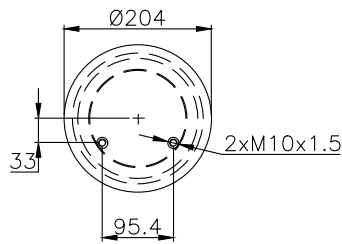

Product ID: 101078

Weight: 8,52 kg

QIP (pcs): 28

OEM Ref.

CROSS Ref.

Volvo

20 535 875

Phoenix
Goodyear
Goodyear Flex No

1 E 18 D (with piston)
9080 (with piston)
556-03-9080