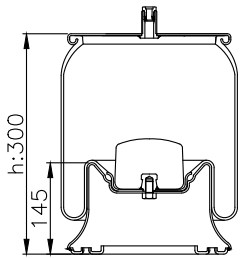

Product ID: 161356

Weight: 10,06 kg

QIP (pcs): 26

OEM Ref.

Mercedes A 942 320 59 21
Hendrickson HS 508263
Daimler A9423205921
Evobus A9423205921

CROSS Ref.

Goodyear 1R11-847
Goodyear Flex No 566-22-3-525
Vibracoustic V1 DK 22 G-1
Blacktech RML 78263 C