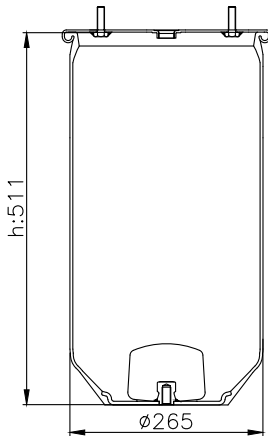

Product ID: 131007

Weight: 6,50 kg

QIP (pcs): 22

OEM Ref.

CROSS Ref.

Firestone

1T19L-11