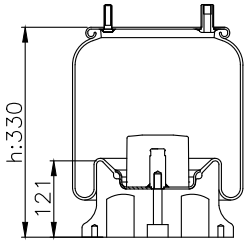

Product ID: 161243

Weight: 5,98 kg

QIP (pcs): 24

OEM Ref.

Fruehauf	M078580
Neway	905 572 33
Samro	H2501869

CROSS Ref.

Firestone	1T15MPW-7
Firestone Part No	W01-M58-6317
Goodyear	1R11-773
Goodyear Flex No	566-22-3-521
Phoenix	1DK 20C-2
Blacktech	ML75268CP8
Airtech	39002-A3 / 08 CPP
Dunlop	D 12B30