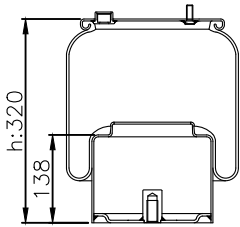

Product ID: 161522

Weight: 5,85 kg

QIP (pcs): 48

OEM Ref.

DAF

1794 428

CROSS Ref.

Contitech
Firestone
Firestone Part No

887 N P06
1T15LNR-3
W01-M58-8549