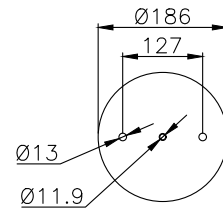

Product ID: 161084

Weight: 7,91 kg

QIP (pcs): 30

OEM Ref.

Scania 1440304
470922
R.O.R Meritor MLF7142

CROSS Ref.

Firestone 1T15LR-4
Firestone Part No W01-095-0424
Goodyear 1R11-829
Goodyear Flex No 566-22-3-545
Phoenix 1 DF 20 A-3
Blacktech RML 70304 C
Airtech 330304 C
Dunlop 01399A-AP
01397A-AP
Granning 92505
Gart 2971.430 / D297/B