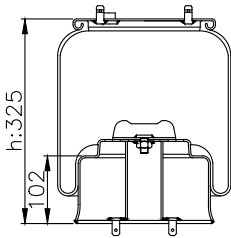

Product ID: 161244

Weight: 7,75 kg

QIP (pcs): 39

OEM Ref.

Scania
1440303
1521114
1475106
488263

CROSS Ref.

Firestone
Firestone Part No
Goodyear
Goodyear Flex No
Phoenix
Blacktech
Airtech
Dunlop
Gart

1T15L-4
W01-095-0422
1R11-833
566-22-3-547
1 DF 20 C-1
RML 70303 C
331114 C
01396A-AP
297.2.315 / D297/A