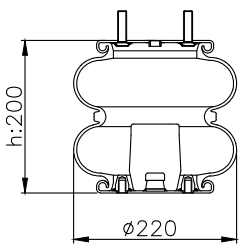

Product ID: 171056

Weight: 3,38 kg

QIP (pcs): 105

OEM Ref.

Jost AD0076
Suspentech ST853

CROSS Ref.

Firestone Part No 20 T3 095.0313
Goodyear Flex No 556 2 2 8521
Airtech 2B-220 / 113474