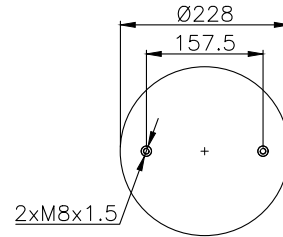

Product ID: 171138

Weight: 4,96 kg

QIP (pcs): 40

OEM Ref.

CROSS Ref.

-

Firestone
Airtech

22
2B-301 / 113307