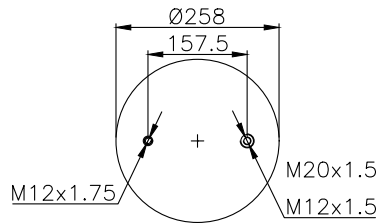

Product ID: 161051

Weight: 6,61 kg

QIP (pcs): 23

OEM Ref.

Samro	H2501869
Neway	905 572 33
SMB	M078580
Fruehauf	M078580

CROSS Ref.

Contitech	4157 N P08
Firestone	1T15MPW-7
Firestone Part No	W01-M58-6317
Goodyear	1R11-773
Goodyear Flex No	566-22-3-521
Phoenix	1 DK 20 C-2
Vibracoustic	VIDK20C-2
Blacktech	RML 75268 CP8
Airtech	34157-08 CPP
Granning	15750
CF Gomma	207768
	1T300-37
Gart	294.1452 / C294