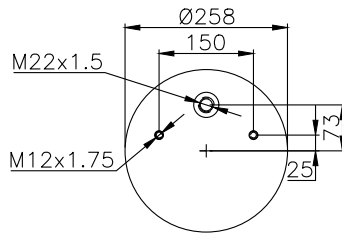

Product ID: 161176

Weight: 13,52 kg

QIP (pcs): 33

OEM Ref.

BPW 05.429.43.20.0
Weweler US 500-10 KD

CROSS Ref.

Firestone 1T17D-8.3
Firestone Part No W01-M58-8668
Goodyear 1R11-743
Goodyear Flex No 566-22-3-500