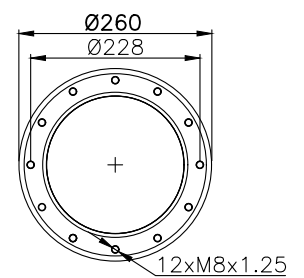

Product ID: 171116

Weight: 4,05 kg

QIP (pcs): 27

OEM Ref.

Viberti	128 118 103
Zorzi	100 6506
Bartoletti	91621322
Iveco	240/36
	42107595

CROSS Ref.

Contitech	FT 412-32 / 66338
Airtech	3B - 300HYD / 115005
Dunlop	SP 2597 - (12"x 3 RE)