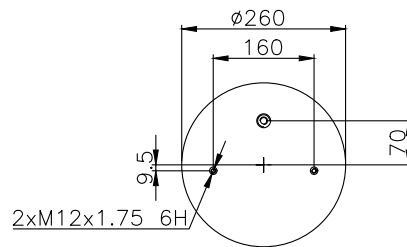

Goodyear 1R12-851
 1R12-829
 Goodyear Flex No 566-24-3-541
 566-24-3-551

161487

210367

220592

Product ID: 161487

Weight: 6,60 kg

QIP (pcs): 28

OEM Ref.