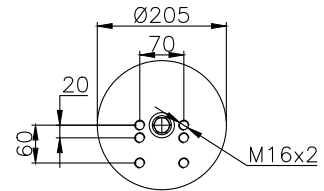

Product ID: 161172

Weight: 12,52 kg

QIP (pcs): 30

OEM Ref.

BPW

05.429.41.241
05.429.43.34.0
05.429.43.56.0

CROSS Ref.

Firestone	1T17J10.3
Firestone Part No	W01-M58-8619
Goodyear	1R11-762
Goodyear Flex No	566-22-3-500
Phoenix	1DK 21-1
Vibracoustic	VIDK21 X1
Blacktech	RML 7052 C
Dunlop	00935A-AP
Granning	15918
CF Gomma	205170
	1TC 300-36
Gart	293.2.510
	C293/A