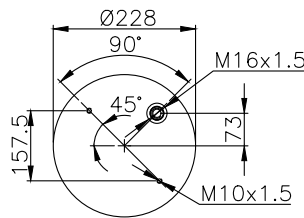

Product ID: 161131

Weight: 6,90 kg

QIP (pcs): 26

OEM Ref.

CROSS Ref.

-

Airtech

34154 CPP