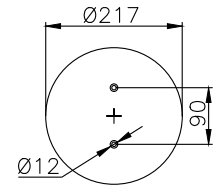

Product ID: 161244

Weight: 7,75 kg

QIP (pcs): 39

OEM Ref.

Scania
1440303
1521114
1475106
488263

CROSS Ref.

Firestone
Firestone Part No
Goodyear
Goodyear Flex No
Phoenix
Blacktech
Airtech
Dunlop
Gart

1T15L-4
W01-095-0422
1R11-833
566-22-3-547
1 DF 20 C-1
RML 70303 C
331114 C
01396A-AP
297.2.315 / D297/A