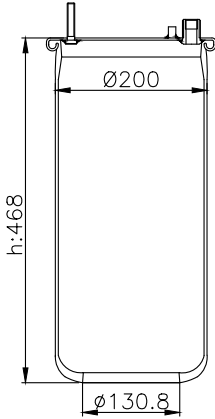

131358

210303

Product ID: 131358

Weight: 3,02 kg

QIP (pcs): 50

OEM Ref.

Volvo

22 058 741

CROSS Ref.

Contitech
Airtech

4570 N PO2 (without piston)
34570 C (without piston)