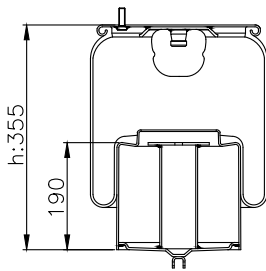

Product ID: 161221

Weight: 8,60 kg

QIP (pcs): 36

OEM Ref.

Volvo
20 554 770
3173271

CROSS Ref.

Contitech
Vibracoustic
Blacktech
Airtech
Granning
Gart
54770 M
V1 DF 22 C-3
RML 74770 C
36770 C
93930
2931.461- C293/V