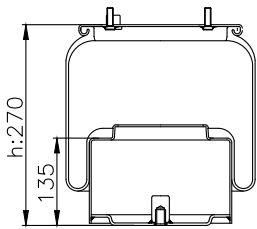

Product ID: 161015

Weight: 7,10 kg

QIP (pcs): 36

OEM Ref.

Daf
0 388 165
1529 833
1697 678

CROSS Ref.

Contitech 836 M K1
Firestone 1T17AR4.5
Firestone Part No W01-M58-8722
Goodyear 1R12-712
Goodyear Flex No 566-24-3-500
Phoenix 1 DF 25-11
Vibracoustic V1DF25-11
Blacktech RML 7947 C1
Airtech 3836 C
Gart 302.1.375
C 302
Dunlop D13B32