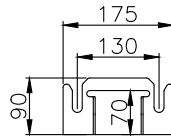

Product ID: 161371

Weight: 10,09 kg

QIP (pcs): 28

OEM Ref.

CROSS Ref.

Volvo

21 451172

Contitech

4580 N P01