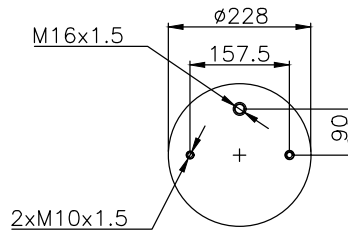

Product ID: 161396

Weight: 9,00 kg

QIP (pcs): 45

OEM Ref.

Scania
1394997
1314903
1402423
1865759
255295

CROSS Ref.

Contitech 6705 N P01
Firestone 1T15LP-3
Firestone Part No W01-M58-6251
Goodyear 1R11-826
Goodyear Flex No 566-22-3-543
Phoenix 1 DK 18 A-1
Blacktech RML 76251 C
Airtech 36251 C
Granning 15619
Gart 306.2.320
D306