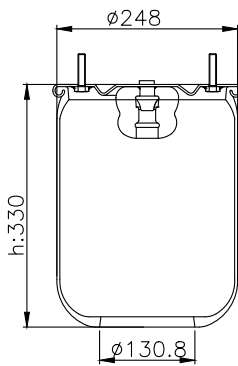

Product ID: 131304

Weight: 3,99 kg

QIP (pcs): 26

OEM Ref.

CROSS Ref.

Volvo
20 452 138
1629 782
1075 365
20 554 761

Airtech 34925 P