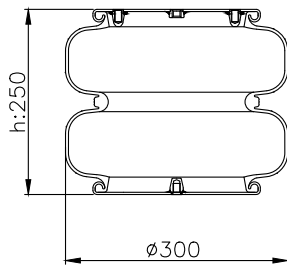

Product ID: 171105

Weight: 5,10 kg

QIP (pcs): 45

OEM Ref.

ROR-Meritor

21226068

CROSS Ref.

Firestone Part No
Airtech
Dunlop

W01-M58-6875
2B-320 / 113342
12"x2