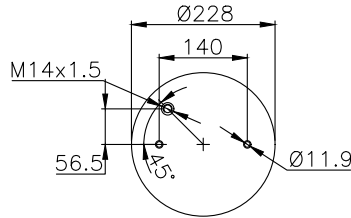

Product ID: 161084

Weight: 7,91 kg

QIP (pcs): 30

OEM Ref.

Scania 1440304
470922
R.O.R Meritor MLF7142

CROSS Ref.

Firestone 1T15LR-4
Firestone Part No W01-095-0424
Goodyear 1R11-829
Goodyear Flex No 566-22-3-545
Phoenix 1 DF 20 A-3
Blacktech RML 70304 C
Airtech 330304 C
Dunlop 01399A-AP
01397A-AP
Granning 92505
Gart 2971.430 / D297/B