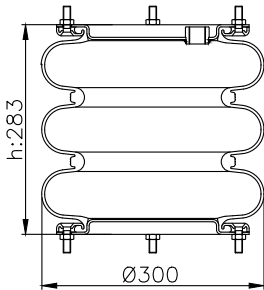

Product ID: 171113

Weight: 8,50 kg

QIP (pcs): 30

OEM Ref.

CROSS Ref.

Contitech
Airtech
Dunlop

FT 412-32S / 66338
3B - 300HYD / 115012
SP 2666 NB 12x3 NB