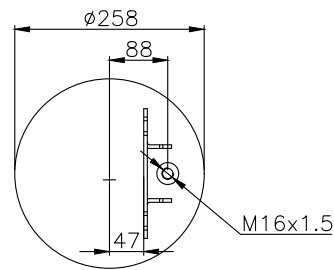

210305

Product ID: 131373

Weight: 4,47 kg

QIP (pcs): 45

OEM Ref.

Volvo 21 451172
Volvo 21 451173

CROSS Ref.

Contitech 4580 N P01 (without piston)
4580 N P02 (without piston)