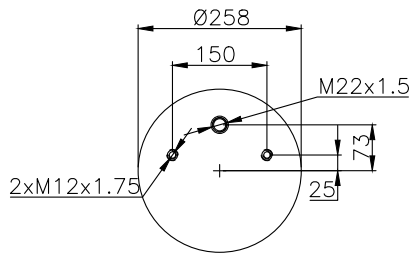

210006

Product ID: 161267

Weight: 13,91 kg

QIP (pcs): 26

OEM Ref.

CROSS Ref.