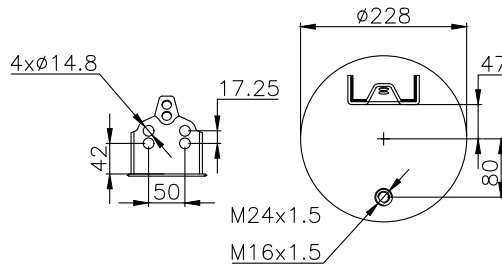

Product ID: 131070

Weight: 3,81 kg

QIP (pcs): 45

OEM Ref.

Volvo
20 375 227
20 456 154
20 531 986
20 427 801
20 582 209
21 961 443
21 961 443
20 427 805
20 427 804

CROSS Ref.

Contitech 6606 N P01 (without piston)
Firestone 1T15LNR-3
Firestone Part No W01-M58-8477
Goodyear 1R11-848 (without piston)
Goodyear Flex No 566-22-3-553
Phoenix 1 DF 20 E-1
Vibracoustic V1DF20A-1
Blacktech RML 77804 C
Airtech 37804 P
Granning 93910
Gart 294.1340/ C294/VA