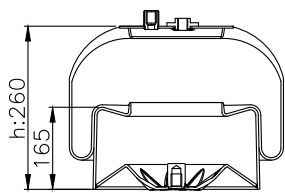

Product ID: 161338

Weight: 9,10 kg

QIP (pcs): 22

OEM Ref.

Mercedes

A 942 320 27 21
A 942 320 73 21
A 942 320 07 57
A 942 320 19 21

CROSS Ref.

Contitech

4187 N P26