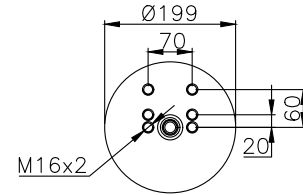

Weight: 12,13 kg

QIP (pcs): 38

OEM Ref.

CROSS Ref.

161100

210008

190504

Product ID: 161100