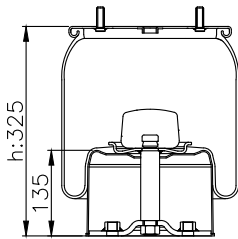

Product ID: 161355

Weight: 9,86 kg

QIP (pcs): 38

OEM Ref.

CROSS Ref.

Gigant

3042-166291

-