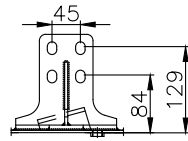

Product ID: 161353

Weight: 6,69 kg

QIP (pcs): 27

OEM Ref.

Iveco

41270466

CROSS Ref.

Firestone
Firestone Part No
CF Gomma
Blacktech
Gart

1T 15 LNR 4.5
W01 M58 8660
1TS 270-23 /206685
RML 70466 CP
290.1.393 / D 290 BR