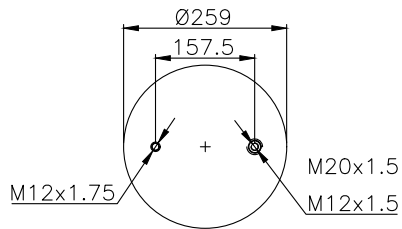

Product ID: 161455

Weight: 12,13 kg

QIP (pcs): 38

OEM Ref.

CROSS Ref.