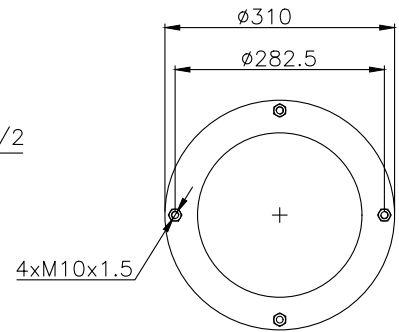

171100

215017

215013

Product ID: 171100

Weight: 9,70 kg

QIP (pcs): 30

OEM Ref.

Granning 15829
Weweler USN 5100 08DX