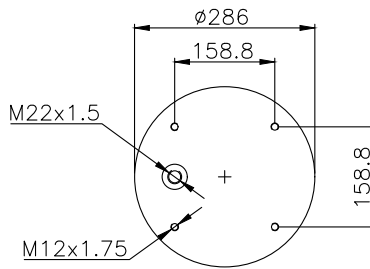

210010

Product ID: 161203

Weight: 13,63 kg

QIP (pcs): 22

OEM Ref.

ROR	2122 2673
Weweler	US 96681
S.A.F	3.229.0013.00
	3.229.0006.01
	2.229.0005.00
Fruehauf	M060770
Hendrickson	507 782

CROSS Ref.

Contitech	912 N P02
Firestone	1T19L-14
Firestone Part No	W01-M58-7385
Goodyear	1R14-758
Goodyear Flex No	566-28-3-510
Phoenix	1D 28 D-2
Vibracoustic	V1D 28 D-4
Blacktech	RML 7023 C2
Airtech	3912 C
Granning	15671
CF Gomma	206333
	1T 19E2-L
Gart	287.4.600
	D287/C