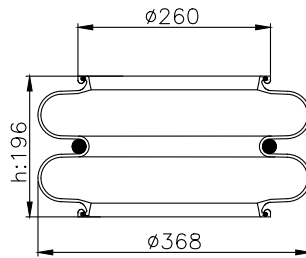

Product ID: 171165

Weight: 3,12 kg

QIP (pcs): 30

OEM Ref.

Granning	15822
MCW -Bus & Coach	X6651298
Samro	2500012

CROSS Ref.

Contitech	FD 614-26
Airtech	2B-370 / 114350
Dunlop	SP 1039 (14"x2)
	VSM 10246