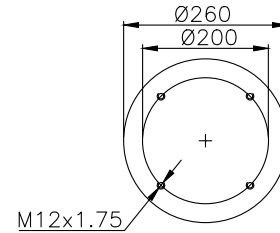

Product ID: 161068

Weight: 11,48 kg

QIP (pcs): 22

OEM Ref.

Scania	255293
	255295
	298569
	325748
	1107674
	1314906
R.O.R Meritor	MLF7163
SAF	3.229.0005.00

CROSS Ref.

Contitech	4813 N P07
Firestone	1T19L-11
Firestone	W01-M58-7358
Goodyear	1R14-727
	1R14-838
Goodyear Flex No	566-28-3-547
Blacktech	RML 75924 C
Airtech	34813 P
Dunlop	D13B10
CF Gomma	1T19E-2BR / 97764
Gart	D287 / 287.4.520