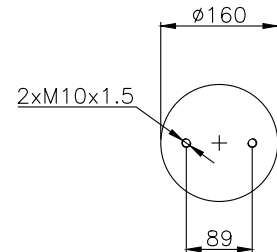

Product ID: 171010

Weight: 2,85 kg

QIP (pcs): 105

OEM Ref.

CROSS Ref.

Airtech

2B-220 / 113021