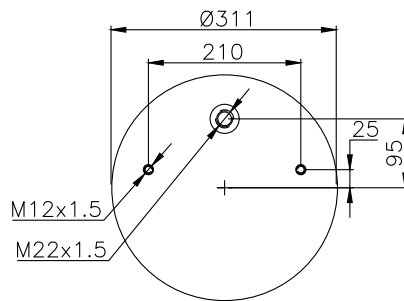

210005

310027