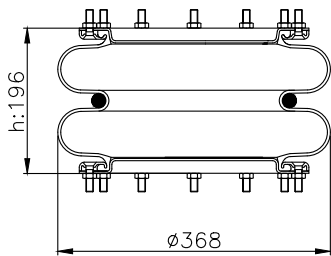

171175

Product ID: 171175

Weight: 5,44 kg

QIP (pcs): 24

OEM Ref.

Cardi 580553800
Viberti 128118102

CROSS Ref.

Contitech
Airtech
Dunlop
FD 614-26 / 66013
2B - 370/HYD / 113361
SP 2599