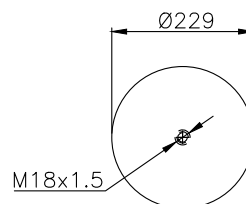

Product ID: 161467

Weight: 9,09 kg

QIP (pcs): 33

OEM Ref.

Solaris

P-1001.101.040
P-1001.101.046
P-1001.101.050
P-1001.101.058
P-0000-194 642

CROSS Ref.

Phoenix
Vibracoustic

1 DF 25 A-21
V1 DF 25 A-21