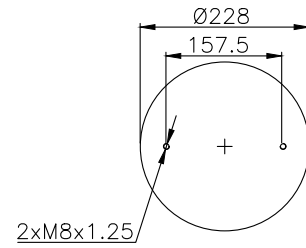

171046

210183

210097

Product ID: 171046

Weight: 7,00 kg

QIP (pcs): 40

OEM Ref.

CROSS Ref.