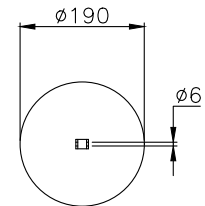

Product ID: 161221

Weight: 8,60 kg

QIP (pcs): 36

OEM Ref.

Volvo
20 554 770
3173271

CROSS Ref.

Contitech
Vibracoustic
Blacktech
Airtech
Granning
Gart
54770 M
V1 DF 22 C-3
RML 74770 C
36770 C
93930
2931.461- C293/V