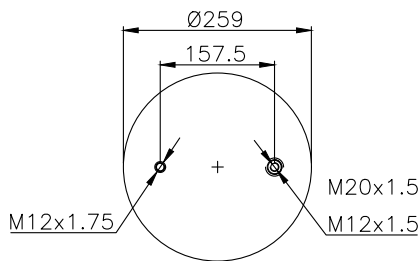

210060

310022