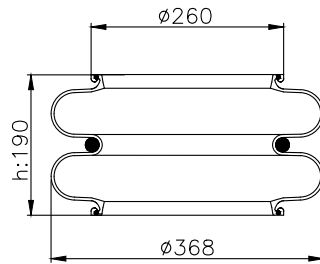

Product ID: 171164

Weight: 3,72 kg

QIP (pcs): 30

OEM Ref.

CROSS Ref.

Contitech
Airtech
Dunlop

FD 614-26
2B-370 / 114350
SP 1039 (14"x2)
VSM 10246