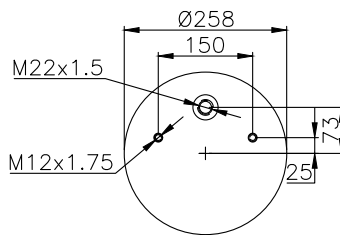

Product ID: 161025

Weight: 12,20 kg

QIP (pcs): 30

OEM Ref.

BPW
05.429.40.03.0 (30)
05.429.43.34.0
05.429.43.56.0
Wabco
951 811 702 0
951 811 700 0

CROSS Ref.

Firestone
Firestone Part No
Goodyear
Phoenix
Airtech
CF Gomma
Dunlop
Taurus
1T17D-8.3
W01-M58-8620
1R11-700
1 DK 21
3941 C
1TC 300-36 /204466
D11U30
UR 730-01 T