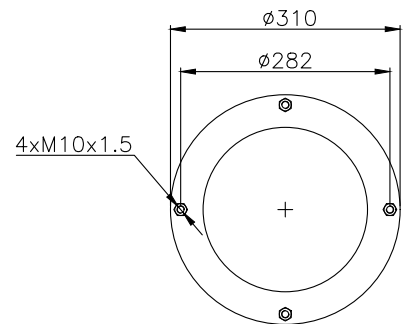

215011

Product ID: 171178

Weight: 9,88 kg

QIP (pcs): 18

OEM Ref.

CROSS Ref.