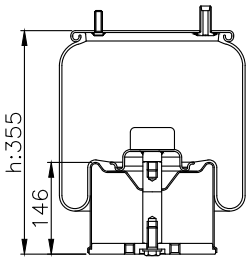

Product ID: 161098

Weight: 11,05 kg

QIP (pcs): 28

OEM Ref.

BPW

05.429.41.56.0 (30 K)

CROSS Ref.

Blacktech
Airtech

RML 75051 C
34930 CPP