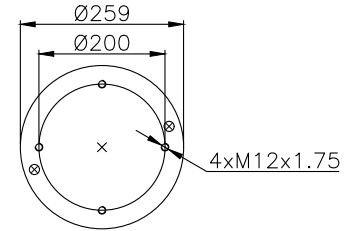

Product ID: 161177

Weight: 16,92 kg

QIP (pcs): 18

OEM Ref.

Zorzi	1006552
Fruehauf	M001464
	UJB0129001
SMB	M001464
	M588762

CROSS Ref.

Firestone	1T19L-14
Firestone Part No	W01-M58-8762
Goodyear	1R13-732
Goodyear Flex No	566-26-3-518
Blacktech	RML 71304 C
Airtech	391304 C
CF Gomma	201840
	97393
Gart	D287/B - 187.4.581