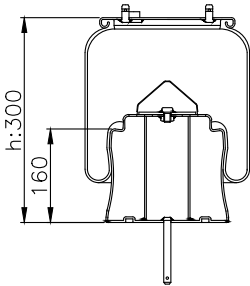

Product ID: 161260

Weight: 8,68 kg

QIP (pcs): 30

OEM Ref.

Scania
1440306
492678

CROSS Ref.

Firestone	1T15LR-4
Firestone Part No	W01-095-0481
Goodyear	1R11-831
Goodyear Flex No	566-22-3-546
Phoenix	1DF 20 A-1
Airtech	330306 C
Dunlop	01397A-AP
	01399A-AP
Granning	92507
Blacktech	RML 70306 C