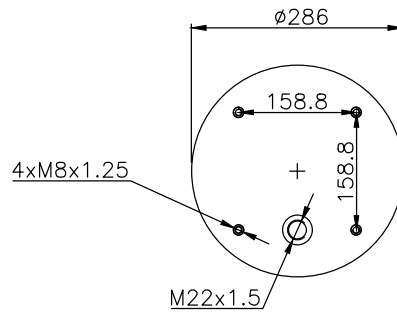

210205

Product ID: 171106

Weight: 7,56 kg

QIP (pcs): 18

OEM Ref.

CROSS Ref.

Phoenix
Airtech

SP 2 B 34 R-B
2B-360 / 113451