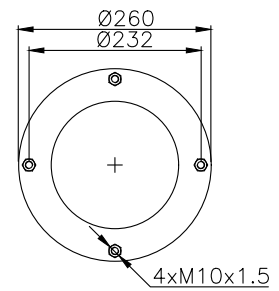

215002

Product ID: 171113

Weight: 8,50 kg

QIP (pcs): 30

OEM Ref.

CROSS Ref.

Contitech
Airtech
Dunlop

FT 412-32S / 66338
3B - 300HYD / 115012
SP 2666 NB 12x3 NB