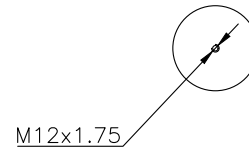

Product ID: 131097

Weight: 4,33 kg

QIP (pcs): 60

OEM Ref.

Scania
1394997
1314903
1402423
1865759
255295

CROSS Ref.

Contitech
Firestone
Firestone Part No
Goodyear
Goodyear Flex No
Phoenix
Blacktech
Airtech
Granning
Gart
6705 N P01 (without piston)
1T15LP-3
W01-M58-6251 (without piston)
1R11-826 (without piston)
566-22-3-543
1 DK 18 A-1 (without piston)
RML 76251 C
36251 P
15619
306.2.320
D306