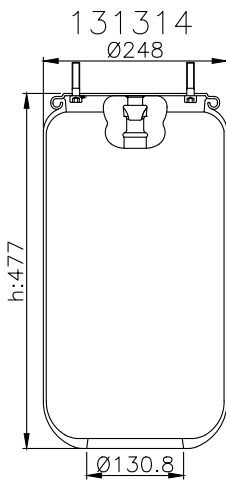

210112

Product ID: 131314

Weight: 4,89 kg

QIP (pcs): 45

OEM Ref.

Volvo
20 554 760
20 580 705
21 961 472
20 479 800
20 452 142

CROSS Ref.

Contitech
Blacktech
Airtech
6612 N P01 (without piston)
RML 74760C
36760 P