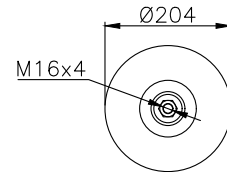

Product ID: 161354

Weight: 10,37 kg

QIP (pcs): 36

OEM Ref.

Gigant

1662-92 / 3042 B

CROSS Ref.

Contitech
Vibracoustic
Airtech

4007 N P01
V1DF21A-247104
34007 P