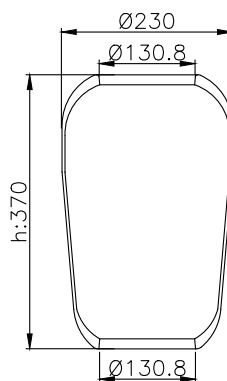

101004

Product ID: 101004

Weight: 1,36 kg

QIP (pcs): 40

OEM Ref.

Mercedes	A 383 327 00 01
VDL Bus	0 627 584
Evo-Bus	A 383 327 00 01 / A 621 328 00 01
Magirus- Deutz	0249 1566
Volvo	1 611 776
Breda Menarini	178 623 / 325 993

CROSS Ref.

Contitech	673 N
Firestone	1R1A370-285
Firestone Part No	W01-095-0198
Goodyear	9051
Phoenix	1F 21A
Vibracoustic	V1F21A
Airtech	3673
Granning	15927
Blacktech	RL9784
Gart	276.0.370/D276/C