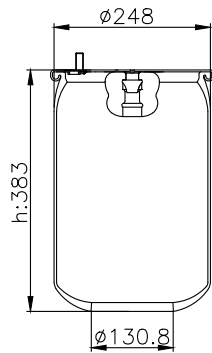

Product ID: 131181

Weight: 4,40 kg

QIP (pcs): 26

OEM Ref.

CROSS Ref.

Volvo
20 573 311
20 573 311
3 195 240

Contitech
Blacktech
Airtech

6603 N P02 (without piston)
RML 73311 C
36311 P