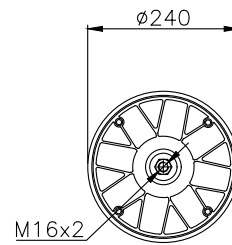

Product ID: 161327

Weight: 8,75 kg

QIP (pcs): 36

OEM Ref.

Kögel 360.112
SAF 3 229 0039 00
Iveco 500036864

CROSS Ref.

Airtech 32626 CPP
CF Gomma 207722
1T 300-37