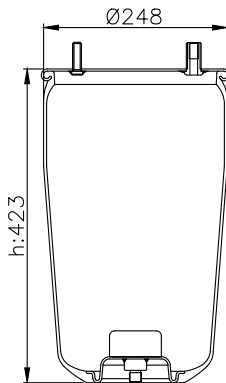

131064

210060

310022

Product ID: 131064

Weight: 4,71 kg

QIP (pcs): 44

OEM Ref.

BPW 05.429.41.77.0 (30 K)
Wabco 951 811 801 0

CROSS Ref.

Contitech 4960 N P02 (without piston)
Firestone 1T17J-6.8
Firestone Part No W01-M58-9704
Goodyear 1R11-801
Goodyear Flex No 566-22-3-501
Phoenix 1 DK 21K-3
Vibracoustic V1DK21K-3
Blacktech RML75071
Airtech 34960 P
Gart C292A/293.0.411
CF Gomma 1TC300-30K