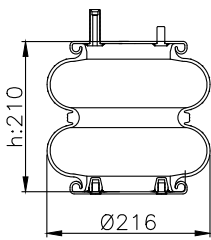

Product ID: 171177

Weight: 3,59 kg

QIP (pcs): 60

OEM Ref.

CROSS Ref.

Airtech

2B 220-07