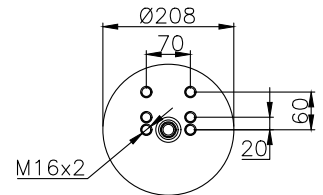

190504

Product ID: 161224

Weight: 8,52 kg

QIP (pcs): 26

OEM Ref.

R.O.R Meritor
BPW

MLF7174
05.429.43.24.0 (30 K)

CROSS Ref.