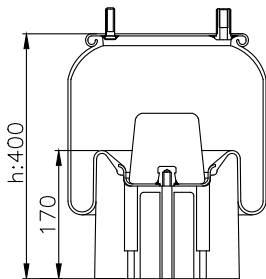

Product ID: 161112

Weight: 6,62 kg

QIP (pcs): 39

OEM Ref.

Acerbi 441901
Fruehauf UJB 0975
M060
SMB M060924

CROSS Ref.

Contitech 4157 N P10
Firestone 1T15MPW-7
Firestone Part No W01 M58 6315
Goodyear 1R11-772
Goodyear Flex No 566-22-3-521
Phoenix 1 DK 20 A-51
Vibracoustic V1DK20A-51
Blacktech RML75268CP10
Airtech 39002-A3-01 CPP
CF Gomma 1TC300-38
206925
Gart C294
294.1450