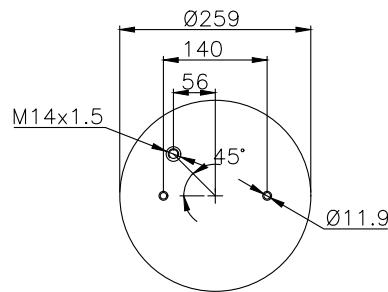

Product ID: 131348

Weight: 4,04 kg

QIP (pcs): 63

OEM Ref.

Scania
1440302
470921
488266

CROSS Ref.

Firestone	1T15VPR-3
Firestone Part No	W01-M58-8193 (without piston)
Goodyear	1R12-809
Goodyear Flex No	566-24-3-530
Phoenix	1 DF 23 A-1
Airtech	330302 P