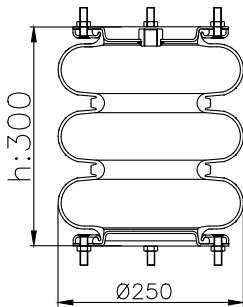

Product ID: 171123

Weight: 5,40 kg

QIP (pcs): 40

OEM Ref.

Granning 15809
Weweler USN 510016D

CROSS Ref.

Contitech FT 210-32
Firestone W01-R58-4059
Airtech 3B-255
Dunlop SP 1539 (10x3)
Norgren M31103 (10x3)