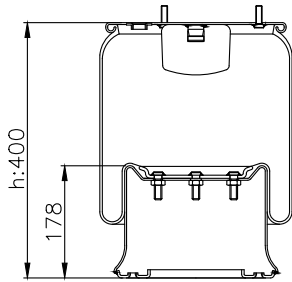

Product ID: 161011

Weight: 15,76 kg

QIP (pcs): 22

OEM Ref.

Renault V.I 5.000.745.918
Daf 1384 274

CROSS Ref.

Contitech 811 MB
Firestone 1T19L-11
Firestone Part No W01 M58 6359
Goodyear 1R14-718
Goodyear Flex No 566-28-3-503
Blacktech RML 7922 C
Airtech 3811 C
Dunlop D13B34
CF Gomma 203878
Gart 1T 19E-2
277.4.506/D277