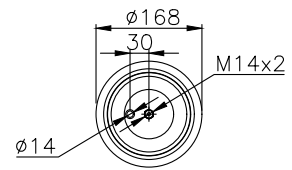

Product ID: 161375

Weight: 5,75 kg

QIP (pcs): 36

OEM Ref.

Volvo

22 058 741

CROSS Ref.

Contitech
Airtech

4570 N PO2
34570 C