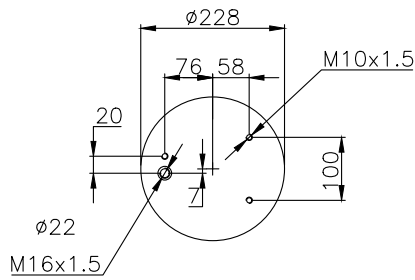

161095

210071

220040

Product ID: 161095

Weight: 8,00 kg

QIP (pcs): 30

OEM Ref.

VDL BUS
1141 525
1154 761
41141 525
41154 761

CROSS Ref.

Contitech	887 N P04
Firestone	1T15UCR-5.5
Firestone Part No	W01-M58-5786
Goodyear	1R11-797
Goodyear Flex No	566-22-3-533
Vibracoustic	V1DF18-3
Blacktech	RML 7998 C6
Airtech	3887-04 C
Dunlop	01757B-AP