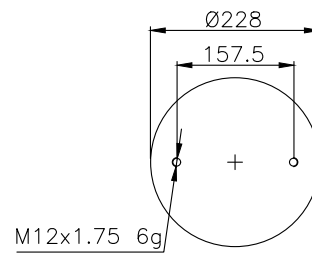

Product ID: 171042

Weight: 8,00 kg

QIP (pcs): 30

OEM Ref.

CROSS Ref.