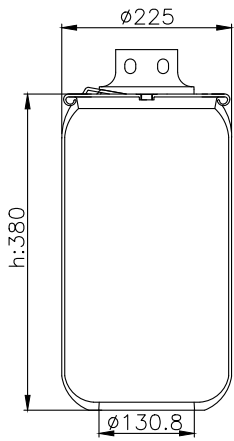

Product ID: 131288

Weight: 4,34 kg

QIP (pcs): 54

OEM Ref.

CROSS Ref.

Iveco

41270463
41031243
41214058
41214814

Firestone
Firestone Part No
Airtech

1T 15 LNR 4.5
W01 M58 8662 (without piston)
36687 CPP (without piston)