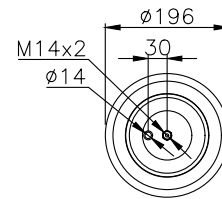

Product ID: 161372

Weight: 5,94 kg

QIP (pcs): 36

OEM Ref.

Volvo

22 058 739
21 224 747

CROSS Ref.

Contitech