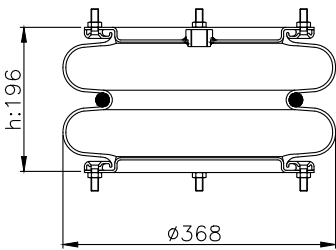

Product ID: 171166

Weight: 10,62 kg

QIP (pcs): 20

OEM Ref.

CROSS Ref.

Contitech
Airtech
Dunlop

FD 614-26 / 66013
2B-370 HYD / 113350
14X2 RE