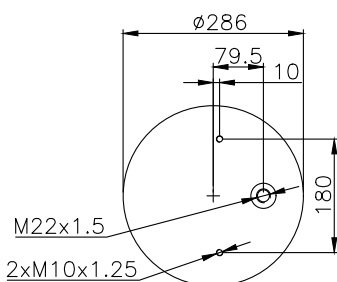

210092

Product ID: 161362

Weight: 13,16 kg

QIP (pcs): 36

OEM Ref.

Battaglino 22.114.03
Pezzaioli 7010029
S.T. System Truck 05101009
Zorzi 1006562

CROSS Ref.

Gart 277.2.420
D 277/B