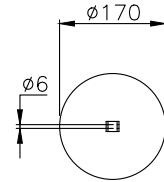

161088

210063

220028

Product ID: 161088

Weight: 9,24 kg

QIP (pcs): 30

OEM Ref.

CROSS Ref.