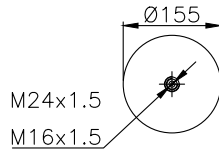

Product ID: 161077

Weight: 8,22 kg

QIP (pcs): 28

OEM Ref.

Mercedes
A 946 320 38 21
A 942 320 38 21

CROSS Ref.

Contitech
4838 N P21
4838 N P01
Firestone
1R7Z-595-330-A
Firestone Part No
W01-M58-8512
Vibracoustic
V1KF25-1-232
Blacktech
RML95949C21
Airtech
34838 -21 C