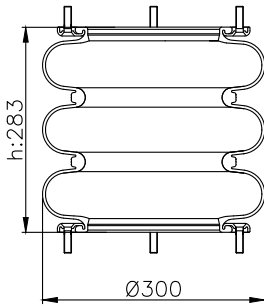

Product ID: 171163

Weight: 7,82 kg

QIP (pcs): 30

OEM Ref.

CROSS Ref.

Contitech
Airtech
Dunlop

FT 412-32 S / 66338
3B-300 / 115007
SP 1033 NB (12 x 3)