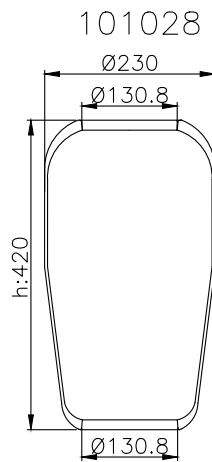

Product ID: 101028

Weight: 2,23 kg

QIP (pcs): 58

OEM Ref.

CROSS Ref.

M.A.N
81.43601.0066
81.43601.0068
81.43601.0069
81.43601.0106
81.43601.0108
Iveco
8188539
5003 01452
97108363
Pegaso
8188539
Irisbus
5.000.301.452
5.010.294.385