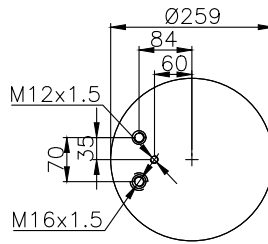

Product ID: 161384

Weight: 9,25 kg

QIP (pcs): 28

OEM Ref.

M.A.N

81.43600.6041

CROSS Ref.

Contitech
Firestone
Firestone Part No
Goodyear
Goodyear Flex No
Blacktech
Airtech
Gart

4884 N1 P07
1T17JBR-8.0
W01-M58-8359
1R11-885
566-22-3-540
RML 75995 C7
34884-07 C
289.1513/C289/M