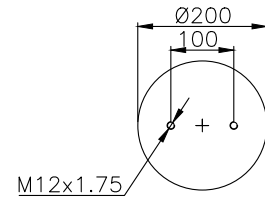

Product ID: 161049

Weight: 7,17 kg

QIP (pcs): 36

OEM Ref.

ROR 21222442
Weweler US 07074F

CROSS Ref.

Contitech 4157 N P09
Firestone 1T15MPW-7
Firestone Part No W01-M58-7074
Goodyear 1R11-106
Goodyear Flex No 566-22-3-521
Phoenix 1 DK 21A-31
Vibracoustic V1DK21A-31
Blacktech RML 75268 CP9
Airtech 39002-A3 CPP (90°)
Gart C294 / 294.2.450