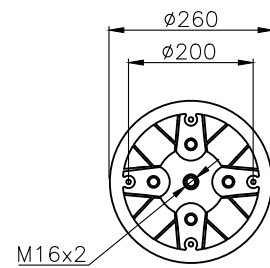

220567

Product ID: 161282

Weight: 9,50 kg

QIP (pcs): 22

OEM Ref.

S.A.F
3.229.0028.00
3.229.0041.00
3.229.0031.00
2923VK
2924V
Scania
1873863
1723276

CROSS Ref.

Firestone
Firestone Part No
Goodyear
Goodyear Flex No
Phoenix
Blacktech
Airtech
Dunlop
CF Gomma
1T19FB-11
W01-M58-5541
1R14-815
566-28-3-529
1D 28 B-11
RML 72923CP
32924 CPP
D14B43
1T19E-2
206890