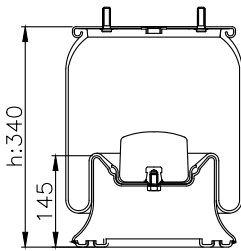

161030

Product ID: 161030

Weight: 9,46 kg

QIP (pcs): 28

OEM Ref.

S.A.F	3.229.0029.00
	3.229.2129.00
	3.229.2229.00
	3.229.2429.00
	2618V
Scania	1723277
Wijhuizen	33.128

CROSS Ref.

Contitech	4022 N P03
Firestone	1T17BS-6
Firestone Part No	W01-M58-6367
Goodyear	1R11-710
Phoenix	1DK 22 E-6
Vibracoustic	V1DK 22 E-9
Blacktech	RML 75133 CP2
Airtech	34022 C
Granning	16099
CF Gomma	1T300-37 / 204677
Gart	278.4.453 / D278/S