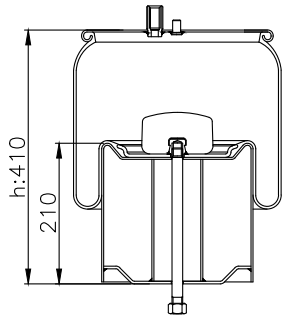

Product ID: 161210

Weight: 13,67 kg

QIP (pcs): 22

OEM Ref.

Renault V.I	5.010.557.355
	7.422.025.556
Volvo	20 722 412
	22 025 568

CROSS Ref.

Contitech	4912 N P13
Firestone	1T19LL-14
Firestone Part No	W01-M58-5521
Goodyear	1R13-753
Goodyear Flex No	566-26-3-502
Phoenix	1 DK 28 F-5
Blacktech	RML75023C13
Airtech	34912-01C
Gart	2871.602
	D287/C