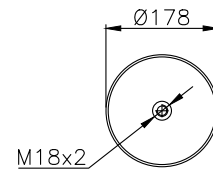

Product ID: 161324

Weight: 8,30 kg

QIP (pcs): 26

OEM Ref.

M.A.N

81.43600.6044

CROSS Ref.

Contitech
Blacktech
Airtech
Granning
CF Gomma
Gart

4885 N1 P02
RML 75996 C2
34885 C
94015
1TS 260-20 / 207764
289.1.410/C289/M1