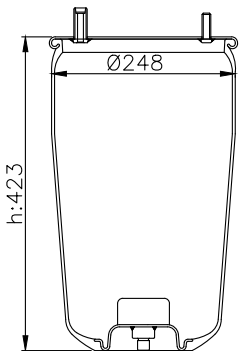

131063

210059

310022

Product ID: 131063

Weight: 5,18 kg

QIP (pcs): 38

OEM Ref.

BPW 05.429.41.56.0 (30 K)