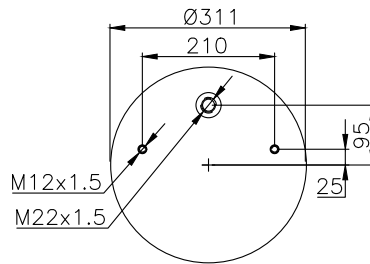

210005

Product ID: 161019

Weight: 16,90 kg

QIP (pcs): 20

OEM Ref.

BPW 05.429.40.61.1(36)

CROSS Ref.

Firestone	1T66F-10.8
Firestone Part No	W01-M58-8966
Goodyear	1R14-712
Goodyear Flex No	566-28-3-501
Phoenix	1 DK 32-1
Vibracoustic	V1DK32 X9
Blacktech	RML 7992 C
Airtech	3881-01 C
Dunlop	D14B36
Granning	15917
CF Gomma	1 TC 360-45 /205800
Gart	292.2.530
	C292