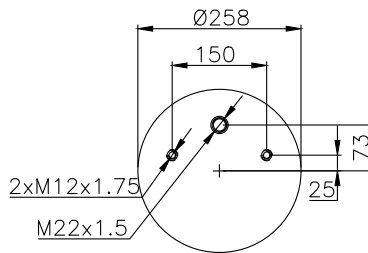

210006

Product ID: 161032

Weight: 7,18 kg

QIP (pcs): 28

OEM Ref.

S.A.F 3.229.0033.00
Scania 1723281

CROSS Ref.

Contitech 4022 N P05
Firestone 1T17BS-6
Firestone Part No W01-M58-8612
Goodyear 1R11-781
Goodyear Flex No 566-22-3-526
Phoenix 1 DK 22 E-11
Vibracoustic V 1 DK 22 E-10
Blacktech RML 75133 CP5
Airtech 32619 CPP
Granning 16098
CF Gomma 1T300-37 / 206585
Gart 278.1.455 / D278/S