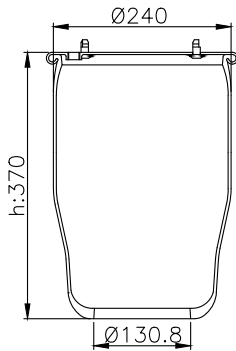

131315

210171

Product ID: 131315

Weight: 3,92 kg

QIP (pcs): 48

OEM Ref.

CROSS Ref.

Volvo
21513833
70311683
21097433
21057936