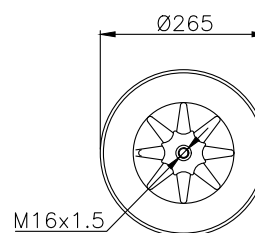

Product ID: 161242

Weight: 9,30 kg

QIP (pcs): 22

OEM Ref.

Mercedes

A 942 320 18 21
A 942 320 26 21
A 942 320 72 21

CROSS Ref.

Contitech

4187 N P23

4187 N P21

Firestone

1R7C470-340

Firestone Part No

W01-M58-0587

Airtech

34187-21C