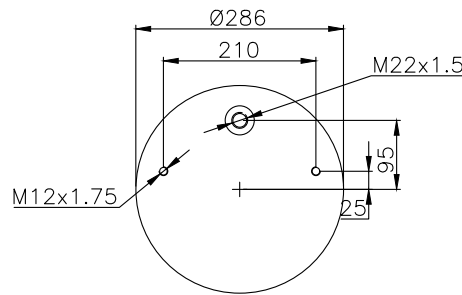

Product ID: 131114

Weight: 4,32 kg

QIP (pcs): 24

OEM Ref.

CROSS Ref.

S.A.F
3.229.2227.00
3.229.2127.00
3.229.0027.00
2918V
Scania
1723275

Contitech
Firestone
Firestone Part No
Goodyear
Goodyear Flex No
Phoenix
Vibracoustic
Blacktech
Airtech
CF Gomma
4810 N PO5 (without piston)
1T19L-7
W01-M58-6338
1R14-730
566-28-3-548
1D 28 A-10
V1D28A-10
RML75921C5
32918 P
1T19E-2