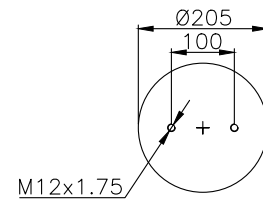

Product ID: 161048

Weight: 6,69 kg

QIP (pcs): 30

OEM Ref.

CROSS Ref.