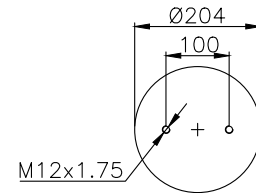

Product ID: 161178

Weight: 6,99 kg

QIP (pcs): 28

OEM Ref.

-

CROSS Ref.

Firestone

1T15M-9