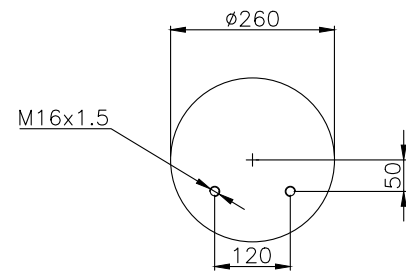

Product ID: 161139

Weight: 9,50 kg

QIP (pcs): 28

OEM Ref.

Zorzi	1006551
Omar	11808
Cardi	58050900
Hendrickson	B 6195
Rolfo	112322

CROSS Ref.

Firestone	1T15M-9
Firestone Part No	W01-M58-6289
Goodyear	1R12-703
Goodyear Flex No	566-24-3-501
Phoenix	1D 23 E-3
Vibracoustic	V1D 23 E-3
Blacktech	RML 75270 C
Airtech	391209 C
Dunlop	D12B16
Granning	16080
CF Gomma	96871
	1T 323-40
Gart	278.2.512
	D278/H