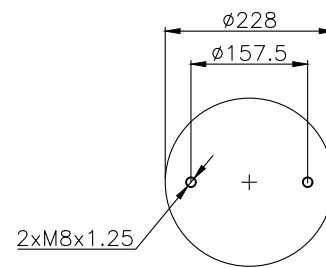

210220

Product ID: 171072

Weight: 6,40 kg

QIP (pcs): 27

OEM Ref.

Rolfo

112321

CROSS Ref.

Airtech

Gart

CF Gomma (PIRELLI)

3B - 310HYD / 115028

T 271/S - 271.3.298

322 B.B. - 204413