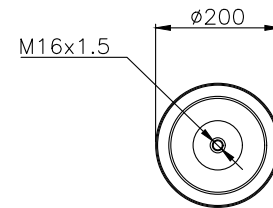

Product ID: 161411

Weight: 7,40 kg

QIP (pcs): 30

OEM Ref.

Mercedes

A 960 320 06 57

CROSS Ref.

Contitech

6123 N P40