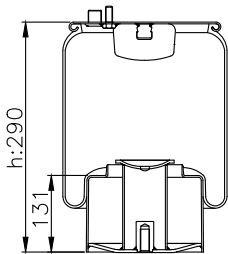

Product ID: 161127

Weight: 9,35 kg

QIP (pcs): 30

OEM Ref.

M.A.N 81.43600.6037

CROSS Ref.

Contitech	4883 N1 P06
Firestone	1T17JBR-8.5
Firestone Part No	W01-M58-8362
Goodyear	1R11-884
Goodyear Flex No	566-22-3-534
Blacktech	RML 75994 C
Airtech	34883-06 C
Gart	304.1513/C304/M3