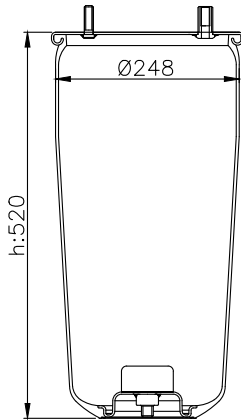

310022

Product ID: 131302

Weight: 5,20 kg

QIP (pcs): 26

OEM Ref.

BPW

05.429.42.54.0 (30)

CROSS Ref.

Contitech
Airtech
Gart

4963 N P01
34963 P
C293 /293.0.512