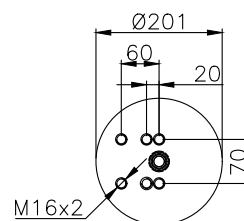

Product ID: 161194

Weight: 9,40 kg

QIP (pcs): 26

OEM Ref.

BPW

05.429.41.25.0 (30)

CROSS Ref.

Contitech
Goodyear Flex No
Blacktech

4941 N P02
566-22-3-500
RML 75052 CP