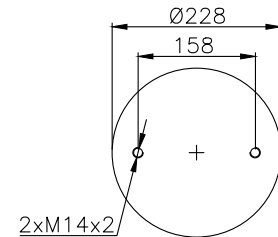

QIP (pcs): 30

OEM Ref.

CROSS Ref.

171064

210206

210207

Product ID: 171064

Weight: 8,00 kg