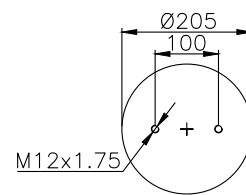

Product ID: 161042

Weight: 7,02 kg

QIP (pcs): 28

OEM Ref.

-

CROSS Ref.

Firestone

1T15M-6