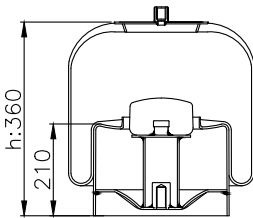

Product ID: 161235

Weight: 9,62 kg

QIP (pcs): 28

OEM Ref.

Mercedes
A 942 320 36 21
A 946 320 02 21

CROSS Ref.

Contitech
Goodyear
Goodyear Flex No
Vibracoustic
Blacktech
Airtech
4838 N P22
9522
556-03-9074
V1K25-2-232
RML 95949 C22
34838-22 C