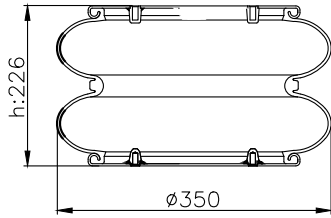

Product ID: 171189

Weight: 6,60 kg

QIP (pcs): 48

OEM Ref.

CROSS Ref.

Firestone
Airtech

22.5x2
2B-355 / 113459