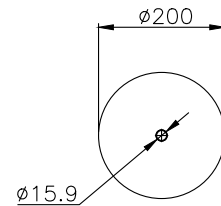

Product ID: 161306

Weight: 8,17 kg

QIP (pcs): 42

OEM Ref.

Renault V.I
Neway

5.010.557.623
90557009

CROSS Ref.

Airtech

34929 C