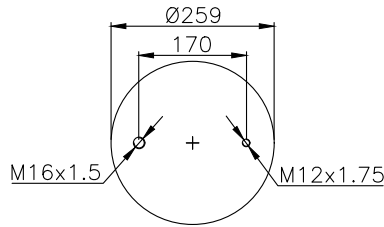

190504

Product ID: 161224

Weight: 8,52 kg

QIP (pcs): 26

OEM Ref.

R.O.R Meritor
BPW

MLF7174
05.429.43.24.0 (30 K)

CROSS Ref.