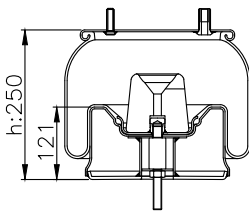

VIDK27-B2
30722 P

161320

210060

220119

Product ID: 161320

Weight: 10,16 kg

QIP (pcs): 36

OEM Ref.