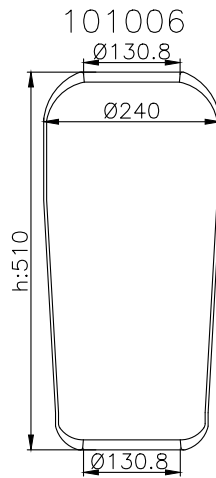

Product ID: 101006

Weight: 1,85 kg

QIP (pcs): 40

OEM Ref.

M.A.N

81.43601.0096
81.43601.0098
81.43601.0101
81.43601.0139

CROSS Ref.

Contitech	706 N1
Goodyear	9067
Blacktech	RL9817
Airtech	3706
Granning	16247