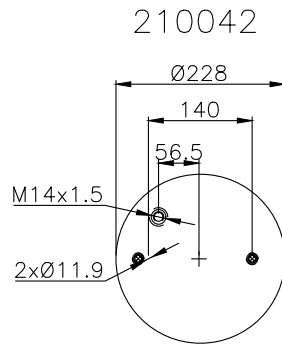

1T15L-4
W01-095-0422
1R11-833
566-22-3-547
1 DF 20 C-1
RML 70303 C
331114 C
01396A-AP
297.2.315 / D297/A

Product ID: 131106

Weight: 3,93 kg

QIP (pcs): 45

OEM Ref.

Scania 1440304
470922
R.O.R Meritor MLF7142