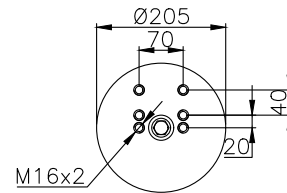

Product ID: 161098

Weight: 11,05 kg

QIP (pcs): 28

OEM Ref.

BPW

05.429.41.56.0 (30 K)

CROSS Ref.

Blacktech
Airtech

RML 75051 C
34930 CPP