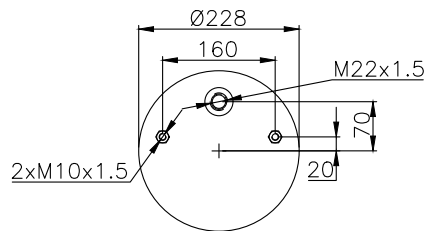

131349

210098

310006

Product ID: 131349

Weight: 1,42 kg

QIP (pcs): 45

OEM Ref.

Zorzi	1006551
Omar	11808
Cardi	58050900
Hendrickson	B 6195
Rolfo	112322