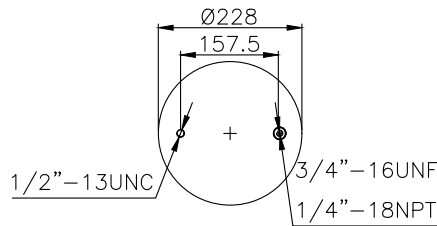

Product ID: 161219

Weight: 6,71 kg

QIP (pcs): 26

OEM Ref.

Hendrickson

HA 100016

CROSS Ref.

Contitech
Firestone
Firestone Part No
Goodyear
Goodyear Flex No
Blacktech
Airtech

4156 N P10
1T15M-6
W01-358-8929
1R12-461
566-24-3-038
RML 75267 CP10
34156-13 CPP