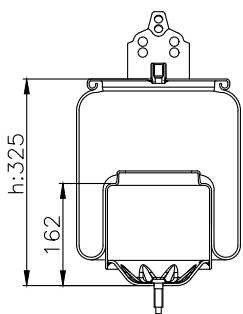

161081

Product ID: 161081

Weight: 6,60 kg

QIP (pcs): 27

OEM Ref.

Volvo	1075 891
	1076 416
	20 374 510
	20 456 152
	20 531 985
	70 321 693
	20 582 215
	21 961 456
Renault V.I	7.422.071.639

CROSS Ref.

Contitech	6608 N P01
Firestone	1T15UR-9
Firestone Part No	W01-M58-8474
Goodyear	1R10-704
Goodyear Flex No	566-20-3-504
Phoenix	1 DF 17 B-1
Vibracoustic	V1DF16D-1
Blacktech	RML 77527 C
Airtech	36416 C
Granning	92500
Gart	295.1.465/ C295/V