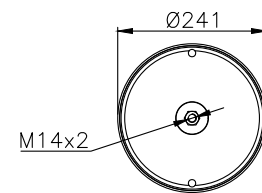

VIDK27-B2
30722 P

161320

210060

220119

Product ID: 161320

Weight: 10,16 kg

QIP (pcs): 36

OEM Ref.