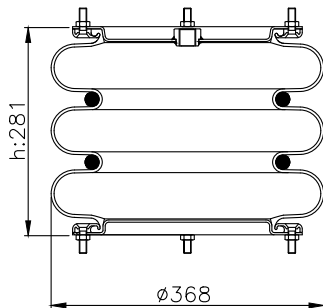

Product ID: 171178

Weight: 9,88 kg

QIP (pcs): 18

OEM Ref.

CROSS Ref.