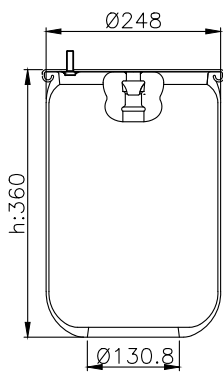

Product ID: 131308

Weight: 4,99 kg

QIP (pcs): 48

OEM Ref.

Volvo	1076 075
	1076 076
	20 554 756
Fruehauf	431487
R.O.R Meritor	MLF7171

CROSS Ref.

Contitech	4420 N P01 (without Piston)
Firestone	1T17BR-8
Firestone Part No	W01-M58-9707
Blacktech	RML75531C
Airtech	36075 P
CF Gomma	1T19-E2 / 204420
Gart	D278/V1 - 278.1.355