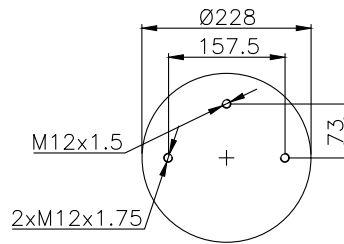

Product ID: 171066

Weight: 8,00 kg

QIP (pcs): 30

OEM Ref.

CROSS Ref.

Granning
SAF

17017
3.228.1002.01

Airtech
Gart

3B-310 HYD / 115008
T 271/S - 271.3.296