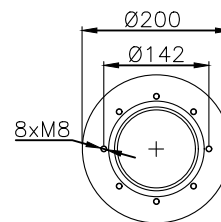

Product ID: 171119

Weight: 3,30 kg

QIP (pcs): 50

OEM Ref.

BPW
Pirelli
Volvo

05.4290.00.40
T245 BV 92141
6882797
365461 Bus B 58

CROSS Ref.

Contitech
Airtech

620 N Hydro
2B-250 Hyd / 113150