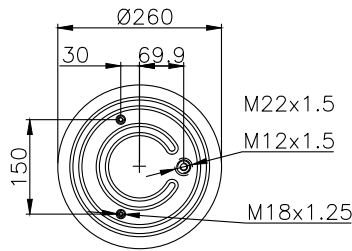

210358

220592

Product ID: 161466

Weight: 6,60 kg

QIP (pcs): 28

OEM Ref.

Schmitz 1077929

CROSS Ref.