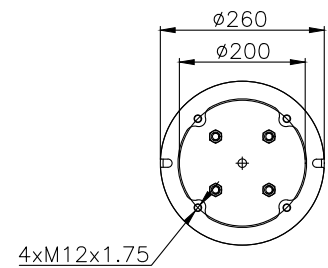

Product ID: 161204

Weight: 13,48 kg

QIP (pcs): 22

OEM Ref.

Weweler
S.A.F
US 07385
3.228.0030.00
3.229.0030.00

CROSS Ref.

Contitech
Firestone
Firestone Part No
Goodyear
Goodyear Flex No
Phoenix
Vibracoustic
Blacktech
Airtech
CF Gomma
Gart
912 N P01
1T19L-14
W01-M58-8502
1R14-728
566-28-3-510
1D 28 D-10
V 1D 28 D-10
RML 7023 C1
32926 C
207736 - 207737
1T 19E-2L
2874.601
D287/C