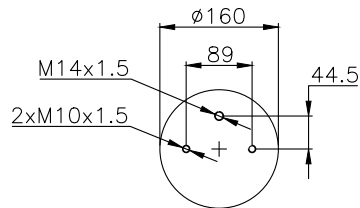

171024

210146

210040

Product ID: 171024

Weight: 2,93 kg

QIP (pcs): 100

OEM Ref.

Scania

1387283

CROSS Ref.

Airtech

2B-220-3 / 113018