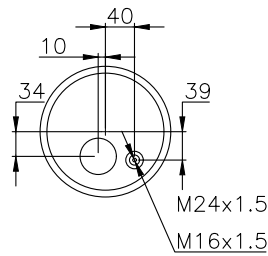

310504

Product ID: 131206

Weight: 3,30 kg

QIP (pcs): 33

OEM Ref.

Mercedes
A 942 320 26 21
A 942 320 72 21
A 942 320 18 21

CROSS Ref.

Contitech
4187 N P23
4187 N P21 (without piston)
Firestone
1R7C470-340
Airtech
34187-21 P