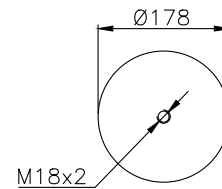

Product ID: 161104

Weight: 9,21 kg

QIP (pcs): 30

OEM Ref.

M.A.N
81.436.006.035
81.436.006.055

CROSS Ref.

Contitech	4884 N1 P06
Firestone	1T17JR-7.2
	1T17JBR-8.0
Firestone Part No	W01-M58-9879
Goodyear	1R11-861
Goodyear Flex No	566-22-3-540
Phoenix	1DF 19 B-1
Vibracoustic	V1DF 19 B-1
Blacktech	RML 75995 C6
Airtech	34884 C
CF Gomma	1TS 290-28 / 207702
Gart	304.1510/C304/M4
Granning	94100