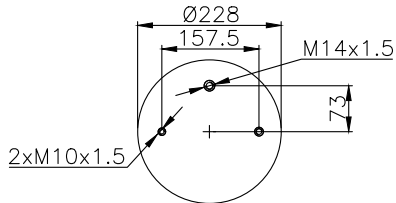

Product ID: 161048

Weight: 6,69 kg

QIP (pcs): 30

OEM Ref.

CROSS Ref.