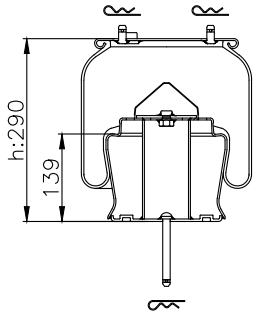

Product ID: 161314

Weight: 7,80 kg

QIP (pcs): 22

OEM Ref.

Scania 1726240

CROSS Ref.

Contitech	6710 N P03
Goodyear	1R11-834
Goodyear Flex No	566-22-3-545
Phoenix	1 DF 20 A-5
Blacktech	RML 76240 C
Airtech	331240 C
Gart	297.1.430/1 / D297/B