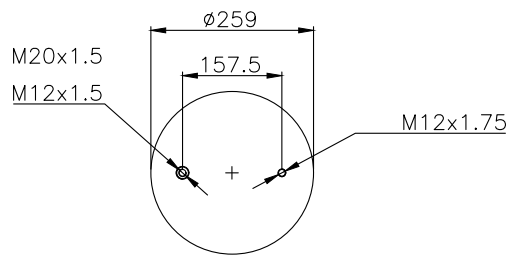

161482

210060

Product ID: 161482

Weight: 7,44 kg

QIP (pcs): 42

OEM Ref.

CROSS Ref.

Saf Holland

3.229.0040.00

-