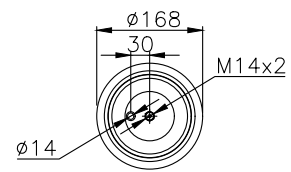

Product ID: 161374

Weight: 5,75 kg

QIP (pcs): 36

OEM Ref.

Volvo

CROSS Ref.

21 224 749

-