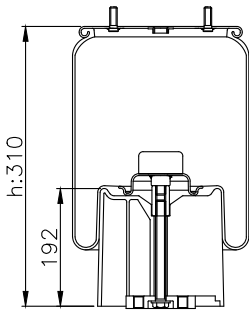

161176

210006

190502

Product ID: 161176

Weight: 13,52 kg

QIP (pcs): 33

OEM Ref.

BPW 05.429.43.20.0
Weweler US 500-10 KD