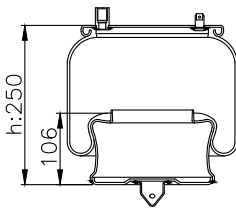

Product ID: 161128

Weight: 5,70 kg

QIP (pcs): 30

OEM Ref.

Volvo
20 573 108
70 321 692
70 321 690

CROSS Ref.

Contitech	6604 N P01
Firestone	1T15UR-4.0
Firestone Part No	W01-M58-8470
Goodyear	1R11-890
Goodyear Flex No	566-22-3-577
Phoenix	1 DF 17-1
Vibracoustic	V1 DF 16 E-1
Blacktech	RML 73108 C
Airtech	36108 P
Granning	93919