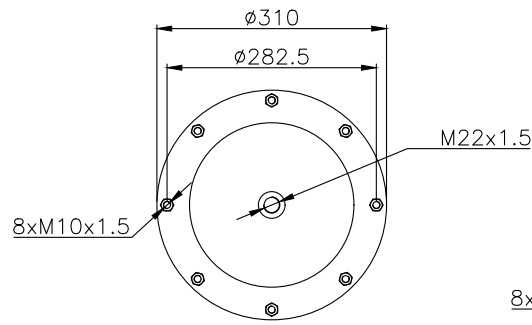

Product ID: 171166

Weight: 10,62 kg

QIP (pcs): 20

OEM Ref.

CROSS Ref.

Contitech
Airtech
Dunlop

FD 614-26 / 66013
2B-370 HYD / 113350
14X2 RE