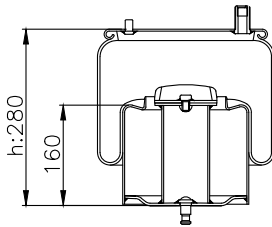

Product ID: 161307

Weight: 8,68 kg

QIP (pcs): 28

OEM Ref.

RenaultV.I
5.010.557.622
5.010.630.457
7.421.978.484
Volvo
20 735 220
21 978 490

CROSS Ref.

Contitech
Blacktech
Airtech
4919 N P01
RML 75020 C
34919 C