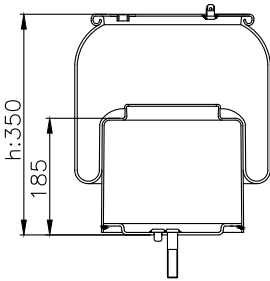

Product ID: 161312

Weight: 10,20 kg

QIP (pcs): 26

OEM Ref.

Scania

1434933

CROSS Ref.

Firestone
Firestone
Airtech

1T28HR-8
W01-M58-8633
34933 C