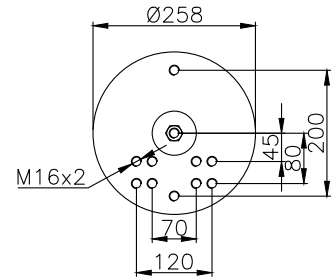

Product ID: 161302

Weight: 16,22 kg

QIP (pcs): 20

OEM Ref.

CROSS Ref.