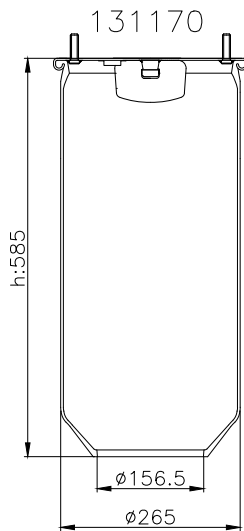

Product ID: 131170

Weight: 5,89 kg

QIP (pcs): 22

OEM Ref.

ROR 2122 2673
Weweler US 96681
S.A.F 3.229.0013.00
Hendrickson 507 782

CROSS Ref.

Contitech 912 N P02 (without piston)
Firestone 1T19L-14
Firestone Part No W01-M58-7385 (without piston)
Goodyear 1R14-758 (without piston)
Goodyear Flex No 566-28-3-510
Phoenix 1 D 28 D-2
Vibracoustic V 1 D 28 D-4
Blacktech RML 7023 C2
Airtech 3912 P