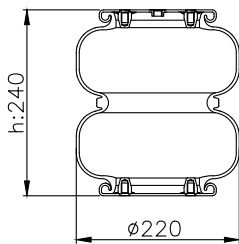

Product ID: 171058

Weight: 3,00 kg

QIP (pcs): 100

OEM Ref.

Granning	15670
Meritor	21221356
Toughline	15670
Weweler	US 07394F

CROSS Ref.

Contitech	FD 200-25
Firestone	20C
Firestone Part No	W01 M58 7679
Goodyear	2B 9-269
Goodyear Flex No	578-92-3-206
Airtech	2B-225 / 113010
Dunlop	S0 9280
Gart	T291/2B - 291.2.260