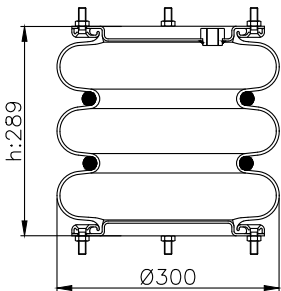

Product ID: 171044

Weight: 5,57 kg

QIP (pcs): 27

OEM Ref.

Lohr	A06030606
Samro	H2500011
Granning	15897
Benalu	M 002297
GT Fruehauf	M002297
SMB/Suspension Inc.	M002297

CROSS Ref.

Contitech	FT 412-32 / 66338
Firestone Part No	W01R58 4037
Goodyear	3B12-2455
Goodyear Flex No	578-93-3-2451
Airtech	3B-300 / 115004
Dunlop	12x3 - SP 2666 NB