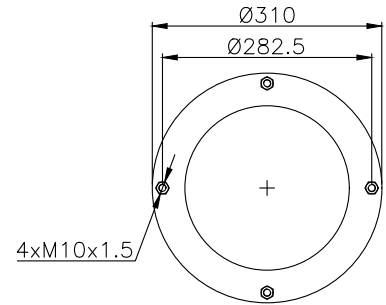

CROSS Ref.

Airtech 2B-400 / 114400
Dunlop SP 1194
SP 199 8

171089

215012

215013

Product ID: 171089

Weight: 9,38 kg

QIP (pcs): 25