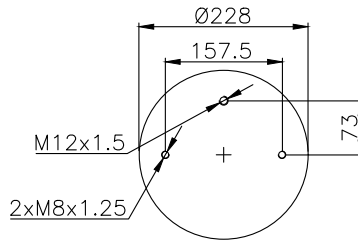

171046

210183

210097

Product ID: 171046

Weight: 7,00 kg

QIP (pcs): 40

OEM Ref.

CROSS Ref.