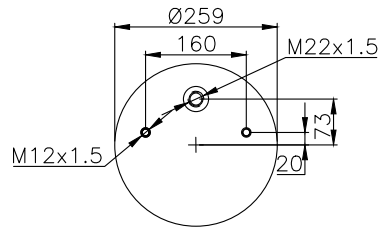

Product ID: 131316

Weight: 3,64 kg

QIP (pcs): 42

OEM Ref.

CROSS Ref.

Gigant

0166291
3042

Contitech
Airtech

4007 N P01
34007 P