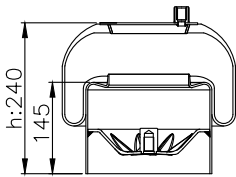

Product ID: 161365

Weight: 5,86 kg

QIP (pcs): 75

OEM Ref.

Mercedes

A 942 320 06 21
A 942 320 53 21

CROSS Ref.

Contitech
Blacktech
Airtech

4391 N P21
RML95402C21
34391-01 P