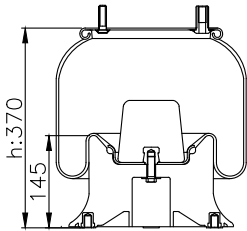

Product ID: 161037

Weight: 6,83 kg

QIP (pcs): 28

OEM Ref.

Fruehauf	M 001472
Hendrickson	HA 10001
Weweler	US 35864
ROR Meritor	21215761

CROSS Ref.

Contitech	4156 N P15
Firestone	1T15M-6
Firestone Part No	W01-358-9361
Goodyear	1R12-719
Phoenix	1DK 23 K-1
Blacktech	RML 75267 CP15
Airtech	34156 CPP
Dunlop	00981B-AP
CF Gomma	207777
	1T323-32
Gart	278.4.421/D278/G