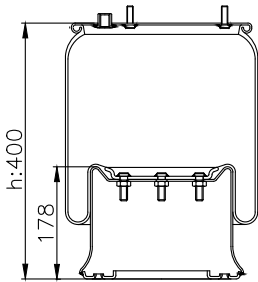

Product ID: 161009

Weight: 10,78 kg

QIP (pcs): 22

OEM Ref.

CROSS Ref.

Airtech

3811-03 C