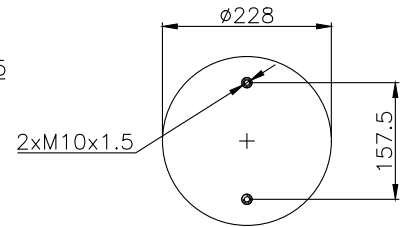

Product ID: 171105

Weight: 5,10 kg

QIP (pcs): 45

OEM Ref.

ROR-Meritor

21226068

CROSS Ref.

Firestone Part No
Airtech
Dunlop

W01-M58-6875
2B-320 / 113342
12"x2