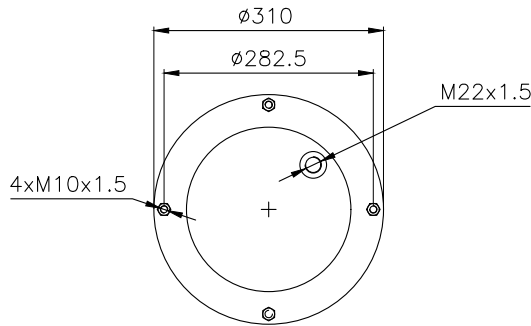

171159

215021

Product ID: 171159

Weight: 10,98 kg

QIP (pcs): 20

OEM Ref.

Diebolt
Fruehauf
Lohr

27 99 070
VFA 2520-1
A06030605

CROSS Ref.

Contitech
Airtech
Dunlop

FT 614-36 / 68044
3B-370 / 115104
SP 2547 (14 1/2 X 3)