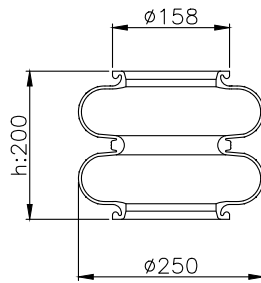

Product ID: 171122		Weight: 1,40 kg	QIP (pcs): 40
OEM Ref.		CROSS Ref.	
Granning	15808	Contitech Firestone Airtech Dunlop	FD 210-225 W01-095-0175 2B-255 / 114100 SP920 (VSM 10176 (10x2))