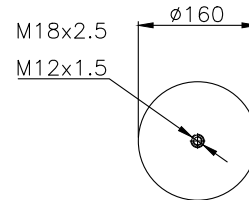

Product ID: 171045

Weight: 2,93 kg

QIP (pcs): 100

OEM Ref.

Guerra 5036002015006
Suspentech ST852
Randon 2121002778

CROSS Ref.

Firestone Part No 20 T3 095.0353
Goodyear Flex No 556 2 2 8520
Airtech 2B-220 / 113475