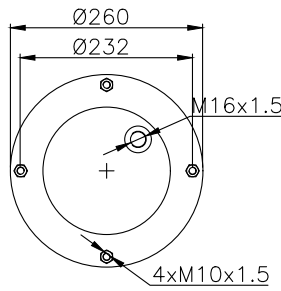

215003

Product ID: 171113

Weight: 8,50 kg

QIP (pcs): 30

OEM Ref.

CROSS Ref.

Contitech
Airtech
Dunlop

FT 412-32S / 66338
3B - 300HYD / 115012
SP 2666 NB 12x3 NB