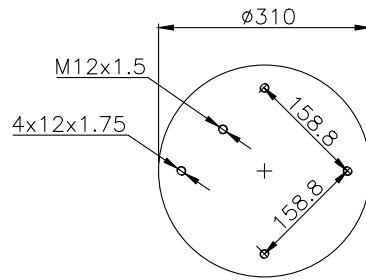

210035

Product ID: 171004

Weight: 6,87 kg

QIP (pcs): 42

OEM Ref.

CROSS Ref.