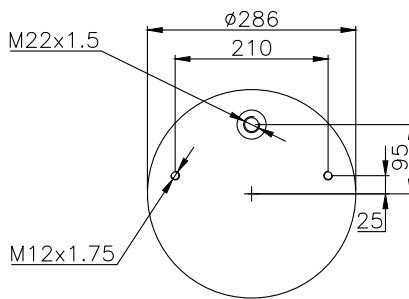

210004

Product ID: 131101

Weight: 4,22 kg

QIP (pcs): 24

OEM Ref.

CROSS Ref.