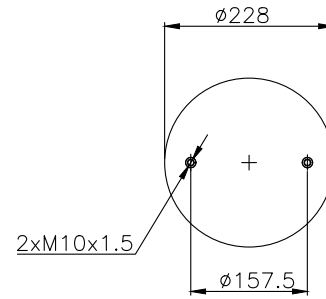

Product ID: 171142

Weight: 6,42 kg

QIP (pcs): 25

OEM Ref.

Hendrickson

HS507907/P

CROSS Ref.

Phoenix
Airtech

SP2B22-Ra-2
2B-315 / 113320