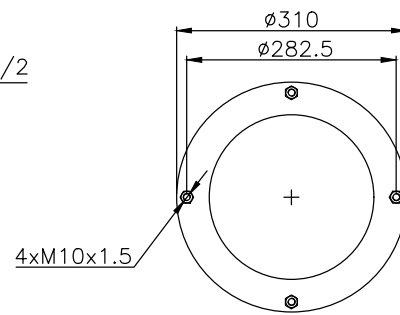

215011

Product ID: 171099

Weight: 9,70 kg

QIP (pcs): 30

OEM Ref.

CROSS Ref.

Granning

15830

Airtech

2B - 400 / 113409