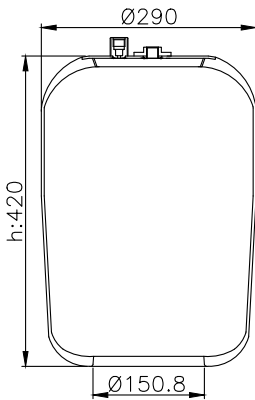

Product ID: 131293

Weight: 3,71 kg

QIP (pcs): 45

OEM Ref.

CROSS Ref.

Mercedes
A 942 320 25 21
A 942 320 71 21
A 942 320 17 21

Contitech
Blacktech
Airtech
4186 N P24 (without piston)
RML 95297 C24 (without piston)
34186-24C (without piston)