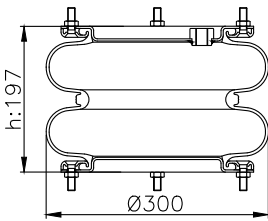

Product ID: 171133

Weight: 6,51 kg

QIP (pcs): 45

OEM Ref.

BPW	HB10350
Fruehauf	UJB 0985
Granning	15814
Lohr	A06030601
SMB	M063796
Kaiser	A06030615
Trouillet	HB10350

CROSS Ref.

Contitech	FD 412-18 P01
Firestone	12 x 2 NB
Firestone Part No	W01-R58-4073
Goodyear	2B12-2457
Goodyear Flex No	578-92-3-2452
Airtech	2B -300 / 113301
Dunlop	SP 2665 NB