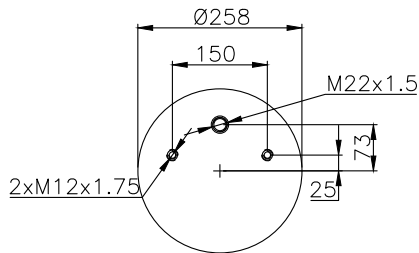

210006

310012