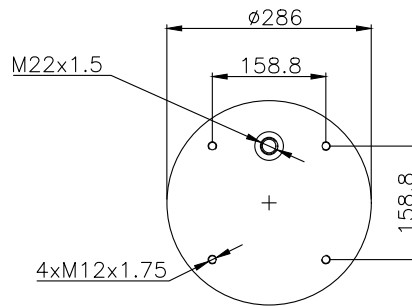

210010

250013