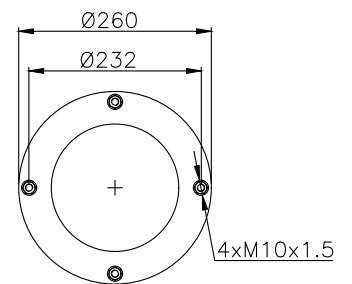

215002

Product ID: 171061

Weight: 4,74 kg

QIP (pcs): 45

OEM Ref.

Fruehauf	UJB 0985
Granning	15814
Lohr	A06030601
SMB	M063796
Kaiser	A06030615

CROSS Ref.

Contitech	FD 412-18 P01
Firestone	12 x 2 NB
Firestone Part No	W01 R58 4073
Goodyear	2B12-2457
Goodyear Flex No	578-92-3-2452
Airtech	2B-300 / 113301
Dunlop	SP 2665 NB (12x2)