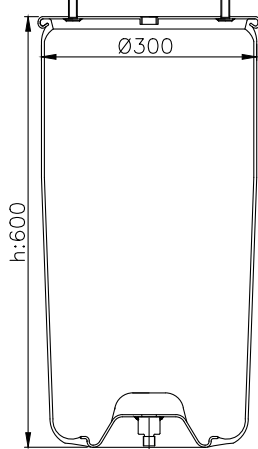

Product ID: 131015

Weight: 6,98 kg

QIP (pcs): 20

OEM Ref.

BPW 05.429.40.05.0
Schmitz 017 199

CROSS Ref.

Contitech 942 MB
Firestone 1T66F-13.5
Firestone Part No W01 M58 8611
Goodyear 1R14-700
Goodyear Flex No 566-28-3-504
Phoenix 1 DK 32 L
Vibracoustic V1DK32L
Blacktech RML7053
Airtech 3942 P
Gart C292/E
292.0.601