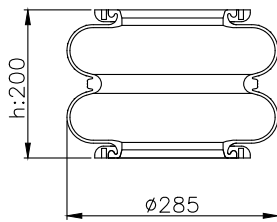

171102

215018

215018

Product ID: 171102

Weight: 4,00 kg

QIP (pcs): 40

OEM Ref.

BPW

05.429.00.01.0

CROSS Ref.

Contitech
Airtech

608N
2B-285 / 113250