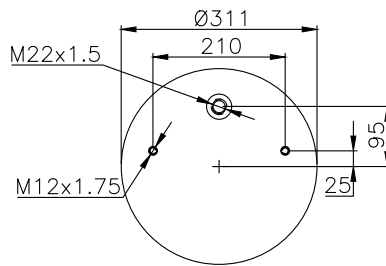

210005

Product ID: 161027

Weight: 19,67 kg

QIP (pcs): 18

OEM Ref.

BPW 05.429.41.69.0
05.429.41.71.1
Hüffermann 6-AB8003-0300

CROSS Ref.

Firestone 1T66F-13.5
Firestone Part No W01-M58-8584
Goodyear 1R14-781
Goodyear Flex No 566-28-3-504
Phoenix 1DK 32 L-1
Vibracoustic VIDK32L X14
Blacktech RML 7053 C
Airtech 3942-01 C
Granning 15903
Gart C292/B
292.2.600