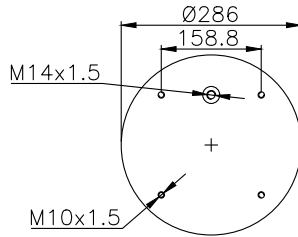

Product ID: 161068

Weight: 11,48 kg

QIP (pcs): 22

OEM Ref.

Scania	255293
	255295
	298569
	325748
	1107674
	1314906
R.O.R Meritor	MLF7163
SAF	3.229.0005.00

CROSS Ref.

Contitech	4813 N P07
Firestone	1T19L-11
Firestone	W01-M58-7358
Goodyear	1R14-727
	1R14-838
Goodyear Flex No	566-28-3-547
Blacktech	RML 75924 C
Airtech	34813 P
Dunlop	D13B10
CF Gomma	1T19E-2BR / 97764
Gart	D287 / 287.4.520