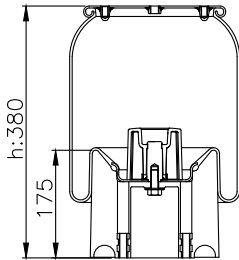

Product ID: 161048

Weight: 6,69 kg

QIP (pcs): 30

OEM Ref.

CROSS Ref.