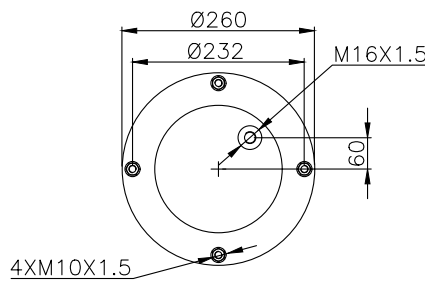

215003

Product ID: 171044

Weight: 5,57 kg

QIP (pcs): 27

OEM Ref.

Lohr	A06030606
Samro	H2500011
Granning	15897
Benalu	M 002297
GT Fruehauf	M002297
SMB/Suspension Inc.	M002297

CROSS Ref.

Contitech	FT 412-32 / 66338
Firestone Part No	W01R58 4037
Goodyear	3B12-2455
Goodyear Flex No	578-93-3-2451
Airtech	3B-300 / 115004
Dunlop	12x3 - SP 2666 NB