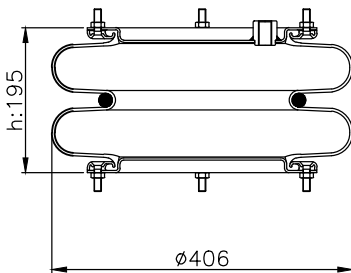

Product ID: 171099

Weight: 9,70 kg

QIP (pcs): 30

OEM Ref.

CROSS Ref.

Granning

15830

Airtech

2B - 400 / 113409