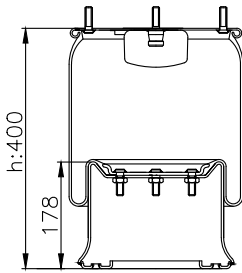

Product ID: 161013

Weight: 10,86 kg

QIP (pcs): 22

OEM Ref.

Granning	15634
Hendrickson	505 859 / 505 859/01 / 785 170
Kassbohrer	4.731.030.000 / 4.731.033.000
Paul NFZ	P2700MB0813
Pegaso	175005
Renault V.I	5.000.790.692 / 5.010.130.925
SAF Holland	2.229.0003.00 / 2.229.0010.00 / 2.229.2103.00 / 2.229.2403.00 / 2.229.2603.00
Titan	916 8770 0000
Trailor	003 6158 E / 6502 3482
Trouillet	ST 225-675
Viberti	128 147 122 / 644 285
Weweler	US 07345 / US 87408
ROR	21215633
Scania	1723269

CROSS Ref.

Contitech	813 MB
Firestone	1T19L-11
Firestone Part No	W01-M58-6364 W01-M58-6339
Goodyear	1R14-705 1R14-857
Goodyear Flex No	566-28-3-547 566-28-3500
Phoenix	1D 28 B-2
Vibracoustic	VID28B-2
Blacktech	RML 7924 C
Airtech	3813 C
Dunlop	00985A-AP
CF Gomma	87408 1T19E-2
Gart	2774.500/D277