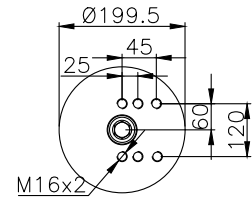

Product ID: 161455

Weight: 12,13 kg

QIP (pcs): 38

OEM Ref.

CROSS Ref.