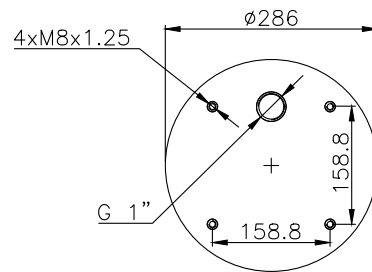

Product ID: 171080

Weight: 7,00 kg

QIP (pcs): 30

OEM Ref.

DAF 1307 058
Granning 16022
Bosch 822419045

CROSS Ref.

Contitech FD 530-22 1/1 M8
Firestone 22.5x2
Firestone Part No W01-M58-6112
Goodyear 2B14-354
Airtech 2B-355 / 113453
Weforma WBZ 600-E1