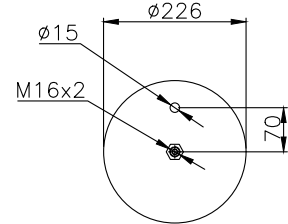

Product ID: 161367

Weight: 12,28 kg

QIP (pcs): 22

OEM Ref.

Scania
1903608
1944314

CROSS Ref.

Contitech
Firestone
Firestone Part No
6700 N P02
1T19LLJ -14
W01-M58-8535
W01-S05 9881
Goodyear
Goodyear Flex No
Airtech
1R14-869
566-28-3-522
34608 P