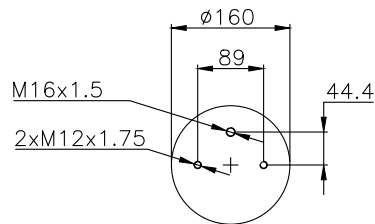

Product ID: 171060

Weight: 3,26 kg

QIP (pcs): 55

OEM Ref.

CROSS Ref.

-

Goodyear Flex No
Airtech

556 2 2 8406
2B-225 / 113550