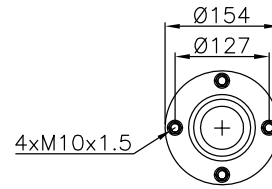

Product ID: 171214

Weight: 3,08 kg

QIP (pcs): 140

OEM Ref.

SAE-SMB

CROSS Ref.

9377-006