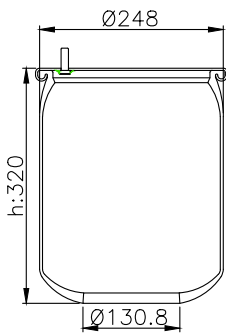

131251

210170

Product ID: 131251

Weight: 4,50 kg

QIP (pcs): 50

OEM Ref.

CROSS Ref.

Volvo