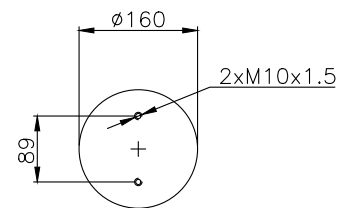

171024

210146

210040

Product ID: 171024

Weight: 2,93 kg

QIP (pcs): 100

OEM Ref.

Scania

1387283

CROSS Ref.

Airtech

2B-220-3 / 113018