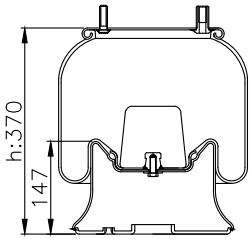

Product ID: 161041

Weight: 11,42 kg

QIP (pcs): 38

OEM Ref.

BERTOJA
Fruehauf
45402004
UJB 0207-001
UJB 0207

CROSS Ref.

Contitech
Phoenix
Firestone
Firestone Part No
Goodyear
Goodyear Flex No
Vibracoustic
Blacktech
Airtech
Granning
4156 N P09
1DK 23 K-54
1T15M-6
W01-M58-9089
1R12-706
566-24-3-502
V1DK23K-54
RML75267C9
34156-03C
15615