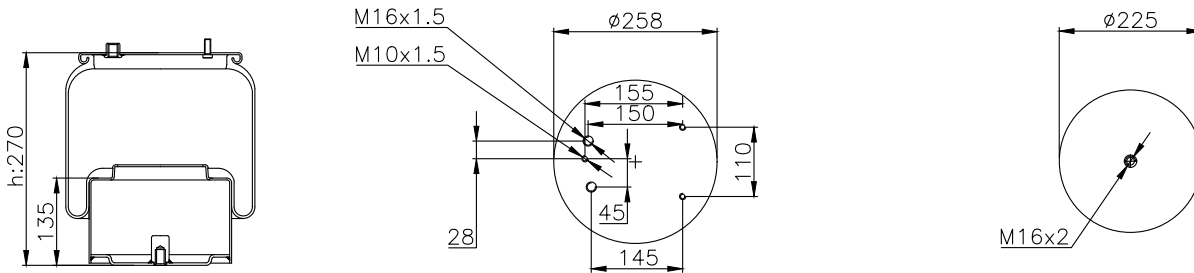

161016

210018

220003

Product ID: 161016

Weight: 7,10 kg

QIP (pcs): 36

OEM Ref.

Daf 0 388 167
R.O.R Meritor MLF7059

CROSS Ref.

Contitech 836 M2 K1
Firestone 1T17AR-4.5
Firestone Part No W01-M58-8721
Goodyear 1R12-711
Goodyear Flex No 566-24-3-500
Phoenix 1 DF 25-13
Vibracoustic VIDF25-13
Blacktech RML 7947-2 C1
Airtech 3836-02 C
Granning 15996
Gart 302.1.375/2
C 302
Dunlop D13B31