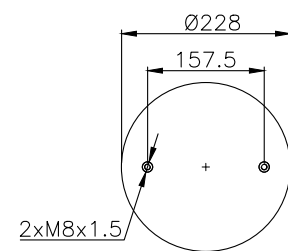

210097

Product ID: 171098

Weight: 4,96 kg

QIP (pcs): 60

OEM Ref.

CROSS Ref.

Contitech
Firestone
Firestone Part No
Airtech

FD 330-22 G 1/4 - 60031
22
W01 M58 6381
2B-301 / 113308