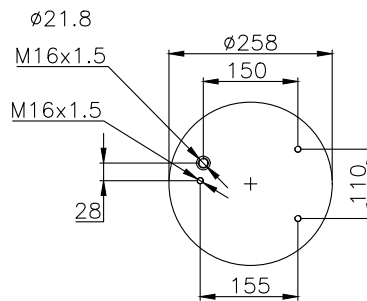

210019

Product ID: 161230

Weight: 8,35 kg

QIP (pcs): 26

OEM Ref.

Daf 0 297 721

CROSS Ref.

Contitech	836 M K7
Firestone	1T17AR-4.5
Firestone Part No	W01-M58-8715
Goodyear	1R12-723
Vibracoustic	V1DF25-12
Phoenix	1 DF 25-12
Blacktech	RML 7947 C7
Granning	15990