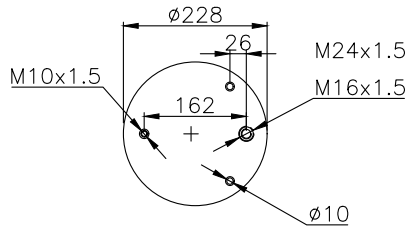

Product ID: 161375

Weight: 5,75 kg

QIP (pcs): 36

OEM Ref.

Volvo

22 058 741

CROSS Ref.

Contitech
Airtech

4570 N PO2
34570 C