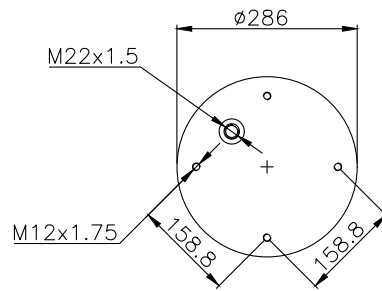

Product ID: 161212

Weight: 11,00 kg

QIP (pcs): 22

OEM Ref.

Daf	1384 273
Granning	15635
Hendrickson	506243
Ranault V.I	5000452939
S.A.F	2.229.2602.00
	2.229.2102.00
	2.228.0002.00
Trailor	650 4646 G
Trouillet	HB10315
York	506243/01
Volvo	1080 707

CROSS Ref.

Firestone	1T19L-7
Firestone Part No	W01-M58-6345
Goodyear	1R14-716
Phoenix	1D 28 A-2
Blacktech	RML 7921 C1
Airtech	391320 C
Dunlop	D13B01 / PNP311780000
CF Gomma	1T19E-1
	87413/1