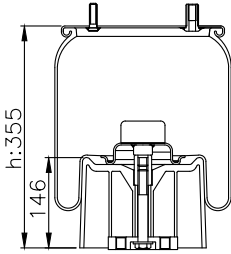

Product ID: 161100

Weight: 8,46 kg

QIP (pcs): 38

OEM Ref.

BPW

05.429.41.77.0 (30 K)

CROSS Ref.

Contitech	4960 N P02
Firestone	1T17J-6.8
Firestone Part No	W01-M58-9704
Goodyear	1R11-801
Goodyear Flex No	566-22-3-501
Phoenix	1 DK 21 K-3
Vibracoustic	V1DK21K-3
Blacktech	RML75071
Airtech	34960 CPP
Gart	293.0.411
CF Gomma	1TC300-30k / 207711