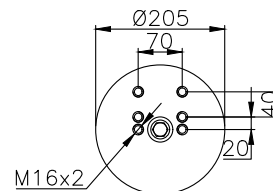

Product ID: 161101

Weight: 11,40 kg

QIP (pcs): 26

OEM Ref.

BPW	05.429.42.04.0 (30 K)
Schmitz	751345
Scania	2198369

CROSS Ref.

Contitech	4961 N P02
Goodyear	1R11-800
Goodyear Flex No	566-22-3-501
Blacktech	RML75072
Dunlop	D11U43
Gart	C292A /292.0.414