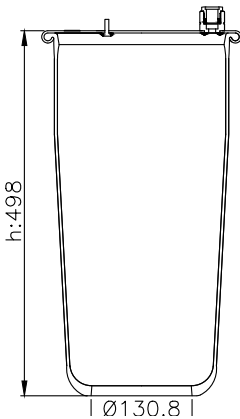

Product ID: 131329

Weight: 3,64 kg

QIP (pcs): 30

OEM Ref.

CROSS Ref.

Mercedes

A 960 320 00 57
A 960 320 70 21

Contitech

6122 N P46 (without piston)