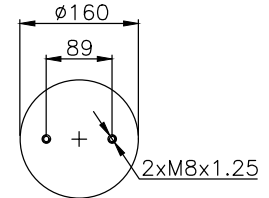

Product ID: 171059

Weight: 3,41 kg

QIP (pcs): 75

OEM Ref.

CROSS Ref.

Firestone Part No
Goodyear Flex No
Airtech

950.327
556 2 2 8657
2B-225 / 113506