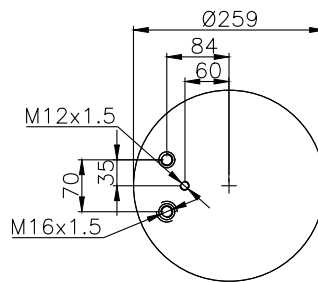

Product ID: 131274

Weight: 4,70 kg

QIP (pcs): 26

OEM Ref.

CROSS Ref.

MAN

81.43600.6041

Contitech

4884 N1 P02 (without piston)