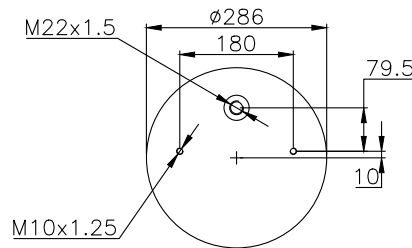

Product ID: 161150

Weight: 14,75 kg

QIP (pcs): 22

OEM Ref.

CROSS Ref.

Bartoletti	91619011
	91619005
Cardi	58050700
Omar	11804
Rolfo	112060
	112064
Viberti	128147117
	128147102
Zorzi	1006554

Phoenix	1DK 28 B-7
Vibracoustic	V1DK 28 B-7
Airtech	391318C
CF Gomma	1T19E-2
Dunlop	D13B18
	D12B12
Gart	D277/2F - 287/A-287/B
	277.2.500 - 287.2.510- 287.2.580