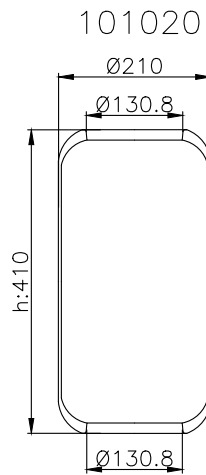

Product ID: 101020

Weight: 1,50 kg

QIP (pcs): 48

OEM Ref.

Volvo	21102 227
Mercedes	A 382 327 7201
Renault	V.I 5.000.954.176
	5.000.869.179
	5.000.787.632
Irisbus	5.000.954.176
	500.324.098
Iveco	5003 24098

CROSS Ref.

Contitech	782 N
Firestone	1R1A415-285
Firestone Part No	W01-095-0197
Goodyear	9013 / D11S02
Phoenix	1 E 21 D
Vibracoustic	VIE21D
Blacktech	RL9893
Airtech	3782
Granning	15703
CF Gomma	1S 290--23 V
	204427
Gart	286.0.420/D286