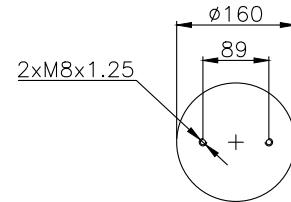

171012

210108

210109

Product ID: 171012

Weight: 2,93 kg

QIP (pcs): 100

OEM Ref.

ROR-Meritor	21221356
Weweler	US 0739 4F
Schmitz	16808
Granning	15670