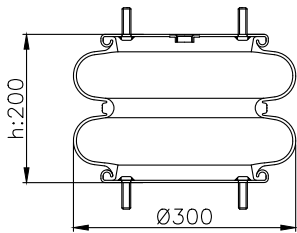

Product ID: 171146

Weight: 4,86 kg

QIP (pcs): 36

OEM Ref.

CROSS Ref.

-

Firestone

22