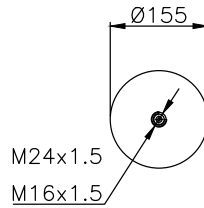

161385

310502

220147

Product ID: 161385

Weight: 8,03 kg

QIP (pcs): 72

OEM Ref.

Mercedes A629320025

CROSS Ref.

Contitech 4644 N P22
4644 N P02
Vibracoustic V1KE22-1
Blacktech RML95755C22
Airtech 34644 P