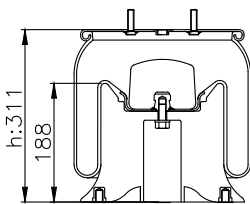

Product ID: 161383

Weight: 7,30 kg

QIP (pcs): 22

OEM Ref.

Renault V.I

5 010 600 262

CROSS Ref.

Contitech
Airtech

4922 MB
34922 CPP