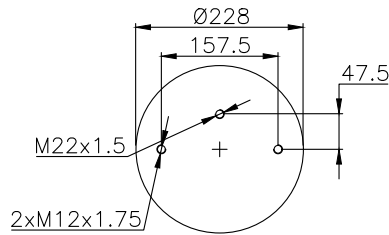

Product ID: 171023

Weight: 7,00 kg

QIP (pcs): 40

OEM Ref.

CROSS Ref.

-

Firestone

22