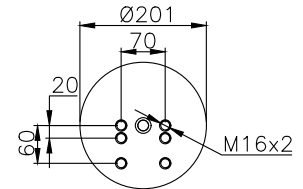

Product ID: 161175

Weight: 8,32 kg

QIP (pcs): 38

OEM Ref.

BPW

05.429.43.22.0 30K

CROSS Ref.

Firestone
Firestone Part No
Airtech
Blacktech

1T17D--4.3
W01-M58-8585
3940-01 CPP
RML 7051 CP1