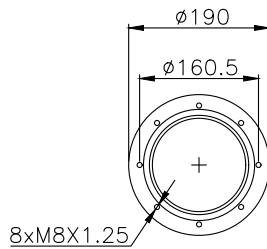

215016

215016