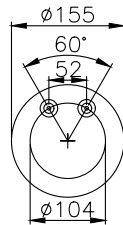

Product ID: 131033

Weight: 2,36 kg

QIP (pcs): 54

OEM Ref.

Mercedes
A 942 320 29 21
A 942 320 50 21
A 942 320 02 21

CROSS Ref.

Contitech 4390 N P22
4390 N P02 (without piston)
Firestone 1R7Z-440-290
Firestone Part No W01-M58-8513
Goodyear 9506
Goodyear Flex No 556-03-9047
Vibracoustic V1KF21-2
Blacktech RML95401C22
Airtech 34390-02 P
CF Gomma 1VSC 285-30