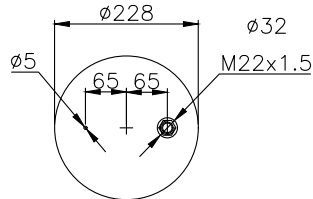

Product ID: 161408

Weight: 4,60 kg

QIP (pcs): 39

OEM Ref.

Mercedes

A 960 320 12 57
A 960 320 62 57

CROSS Ref.

Contitech

6121 N P44