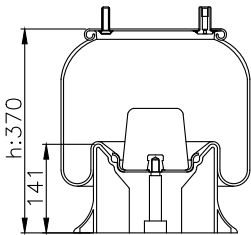

Product ID: 161219

Weight: 6,71 kg

QIP (pcs): 26

OEM Ref.

Hendrickson

HA 100016

CROSS Ref.

Contitech
Firestone
Firestone Part No
Goodyear
Goodyear Flex No
Blacktech
Airtech

4156 N P10
1T15M-6
W01-358-8929
1R12-461
566-24-3-038
RML 75267 CP10
34156-13 CPP