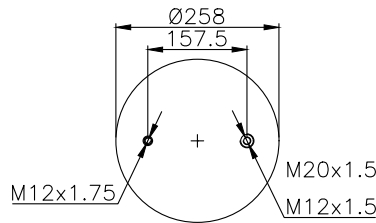

Product ID: 161050

Weight: 7,01 kg

QIP (pcs): 38

OEM Ref.

Fruehauf	UJB 0975
SMB	M060924
ACERBI	128140028
	800449526

CROSS Ref.

Contitech	4157 N P10
Firestone	1T15MPW-7
Firestone Part No	W01-M58-6315
Goodyear	1R11-772
Goodyear Flex No	566-22-3-521
Phoenix	1 DK 20 A-51
Vibracoustic	V1DK20A-51
Blacktech	RML 75268 CP10
Airtech	34157-10 CPP
CF Gomma	206925
	1T300-38
Gart	C294 / 294.1.450