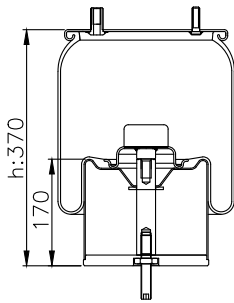

161456

Product ID: 161456

Weight: 12,66 kg

QIP (pcs): 30

OEM Ref.

CROSS Ref.