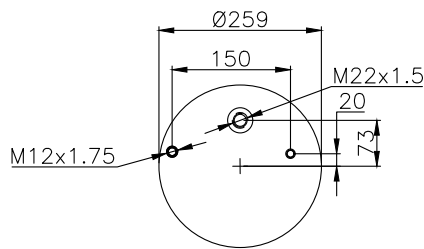

131291

210268

Product ID: 131291

Weight: 3,89 kg

QIP (pcs): 42

OEM Ref.

Gigant 247104
3042

CROSS Ref.