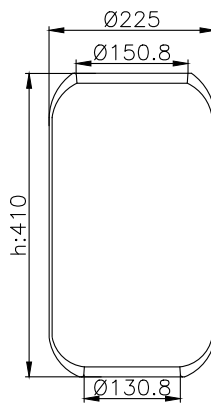

101043

Product ID: 101043

Weight: 2,25 kg

QIP (pcs): 40

OEM Ref.

Volvo 3 027 272
Wabco 896 130 118 4

CROSS Ref.

Contitech RZ 415-28
Firestone 1R5P410290
Firestone W01095 0382
Goodyear 9005
Goodyear Flex No 556-03-8922
Phoenix 2 G 20 A
Airtech 3415-28
CF Gomma 1S 280-28
203001