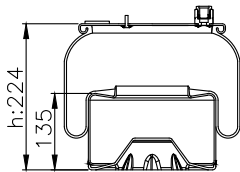

Product ID: 161412

Weight: 7,40 kg

QIP (pcs): 36

OEM Ref.

CROSS Ref.

Mercedes

A 960 320 02 21

Contitech

6126 N P41