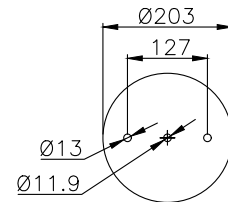

Product ID: 161138

Weight: 8,98 kg

QIP (pcs): 30

OEM Ref.

Scania
1440305
492680
1440859
R.O.R Meritor
MLF7143

CROSS Ref.

Firestone
Firestone Part No
Goodyear
Goodyear Flex No
Phoenix
Vibracoustic
Blacktech
Airtech
Dunlop
Granning
Gart
1T15LR-4
W01-095-0481
1R11-830
566-22-3-545
1 DF 20 A-2
V1 DF 20 C-2
RML 70305 C
330305 C
01398A-AP
92502
2971.431 / D297/B