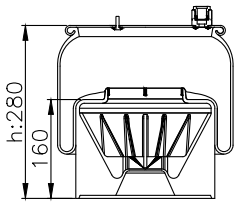

161407

210326

220584

Product ID: 161407

Weight: 6,70 kg

QIP (pcs): 42

OEM Ref.

CROSS Ref.