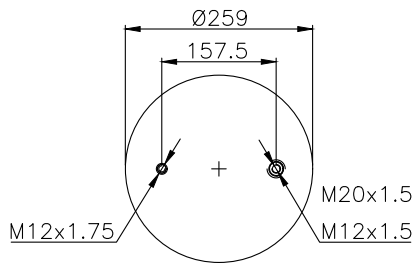

210060

310010