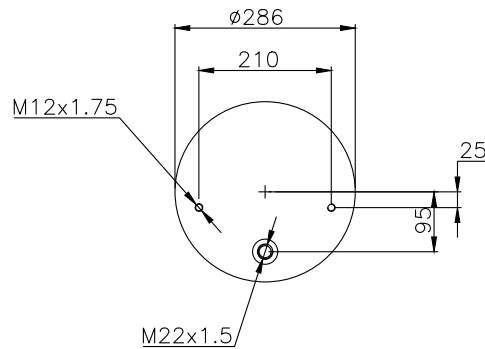

210004

Product ID: 161282

Weight: 9,50 kg

QIP (pcs): 22

OEM Ref.

S.A.F
3.229.0028.00
3.229.0041.00
3.229.0031.00
2923VK
2924V
Scania
1873863
1723276

CROSS Ref.

Firestone
Firestone Part No
Goodyear
Goodyear Flex No
Phoenix
Blacktech
Airtech
Dunlop
CF Gomma
1T19FB-11
W01-M58-5541
1R14-815
566-28-3-529
1D 28 B-11
RML 72923CP
32924 CPP
D14B43
1T19E-2
206890