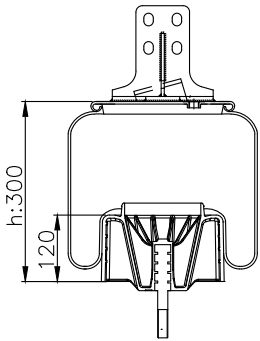

161353

Product ID: 161353

Weight: 6,69 kg

QIP (pcs): 27

OEM Ref.

Iveco

41270466

CROSS Ref.

Firestone
Firestone Part No
CF Gomma
Blacktech
Gart

1T 15 LNR 4.5
W01 M58 8660
1TS 270-23 /206685
RML 70466 CP
290.1.393 / D 290 BR