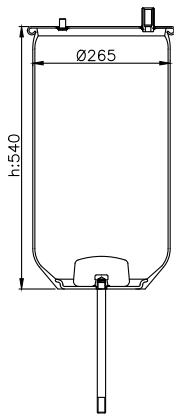

131199

210130

310004

Product ID: 131199

Weight: 7,89 kg

QIP (pcs): 27

OEM Ref.

Renault V.I 5.010.557.356

CROSS Ref.

Contitech	4911 N P04 (without piston)
Goodyear	1R13-755
Goodyear Flex No	566-26-3-505
Blacktech	RML75022C4
Airtech	34911-04 P
CF Gomma	1T19E-3 / 207771
Gart	D287/E- 2871.541