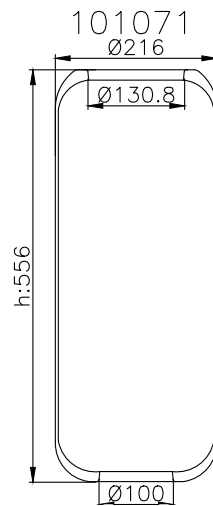

Product ID: 101071

Weight: 1,76 kg

QIP (pcs): 40

OEM Ref.

Iveco 500364433

CROSS Ref.

CF Gomma

1S 290-30 V
205074