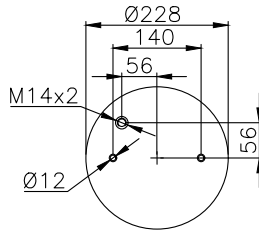

Product ID: 161085

Weight: 9,26 kg

QIP (pcs): 39

OEM Ref.

Scania
1434506
473868
488264

CROSS Ref.

Phoenix
Goodyear
Goodyear Flex No
Blacktech
Airtech
Granning
Gart
1DF 20 A-4
1R11-832
566-22-3-546
RML 74506 C
334506 C
92501
2971.432 / D297/B