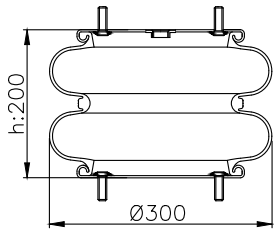

Product ID: 171023

Weight: 7,00 kg

QIP (pcs): 40

OEM Ref.

CROSS Ref.

-

Firestone

22