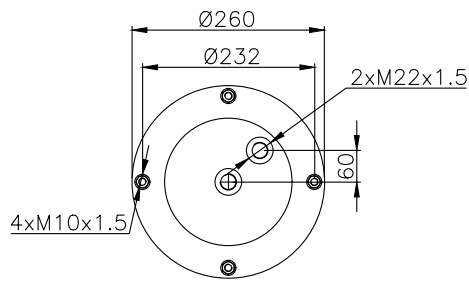

171050

215008

Product ID: 171050

Weight: 8,55 kg

QIP (pcs): 30

OEM Ref.

CROSS Ref.