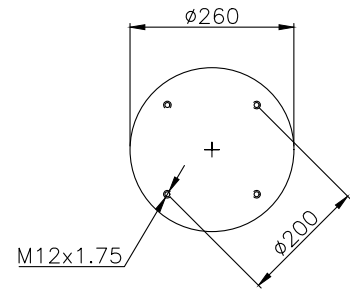

Product ID: 161009

Weight: 10,78 kg

QIP (pcs): 22

OEM Ref.

CROSS Ref.

Airtech

3811-03 C