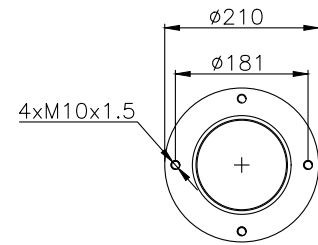

Product ID: 171140

Weight: 5,40 kg

QIP (pcs): 40

OEM Ref.

Granning 15830

CROSS Ref.

Contitech
Airtech

Dunlop

FT 210-32
3B-255
115056
SP1015 (10x3)