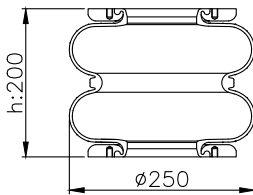

Product ID: 171118

Weight: 3,20 kg

QIP (pcs): 50

OEM Ref.

Pirelli

T245 93740

CROSS Ref.

Airtech

2B-250 HYD
113151