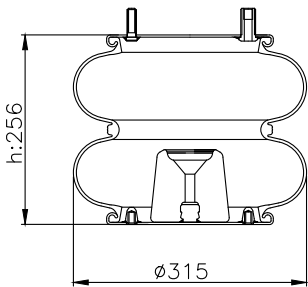

Product ID: 171142

Weight: 6,42 kg

QIP (pcs): 25

OEM Ref.

Hendrickson

HS507907/P

CROSS Ref.

Phoenix
Airtech

SP2B22-Ra-2
2B-315 / 113320