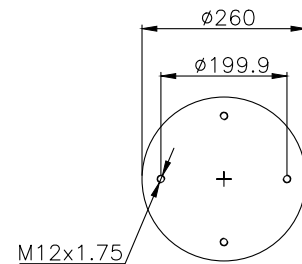

Product ID: 131335

Weight: 5,49 kg

QIP (pcs): 36

OEM Ref.

CROSS Ref.

161004

210010

220001