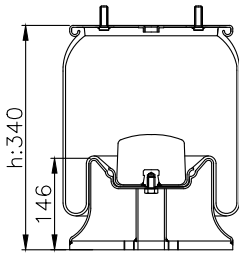

Product ID: 161267

Weight: 13,91 kg

QIP (pcs): 26

OEM Ref.

CROSS Ref.