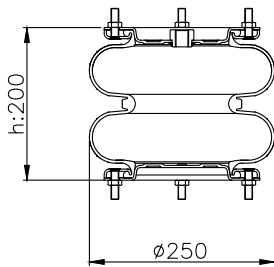

Product ID: 171121

Weight: 4,20 kg

QIP (pcs): 50

OEM Ref.

Granning 15807
Samro H 250-0021

CROSS Ref.

Contitech
Firestone
Goodyear
Airtech
Dunlop
FD 210-22 1/2 M 10
W01-R58-4058
10" * 2 SP 1538
2B-255
SP 1538 (10x2)