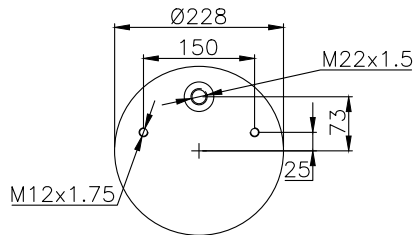

210020

310010

Product ID: 131025

Weight: 4,77 kg

QIP (pcs): 30

OEM Ref.

Mercedes
R.O.R Meritor

A 946 328 14 01
21221307

CROSS Ref.

Airtech

39002-A8 P