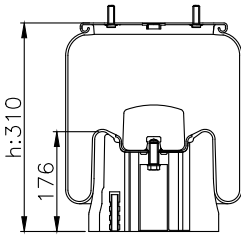

Product ID: 161487

Weight: 6,60 kg

QIP (pcs): 28

OEM Ref.

Schmitz Cargobull 1077929
Schmitz D355

CROSS Ref.

Goodyear 1R12-839
Goodyear Flex No 566-24-3-541