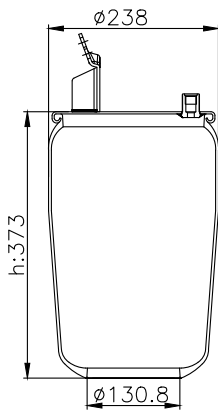

Product ID: 131224

Weight: 3,65 kg

QIP (pcs): 30

OEM Ref.

Volvo
20 427 802
20 456 158
20 456 158
20 531 988

CROSS Ref.

Contitech 7802 M (without piston)
Airtech 37805 C (without piston)