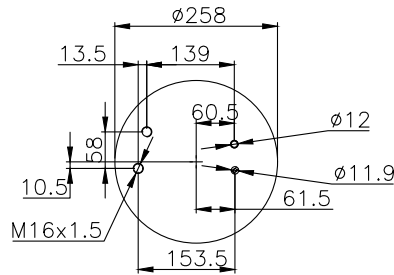

Product ID: 161312

Weight: 10,20 kg

QIP (pcs): 26

OEM Ref.

Scania

1434933

CROSS Ref.

Firestone
Firestone
Airtech

1T28HR-8
W01-M58-8633
34933 C