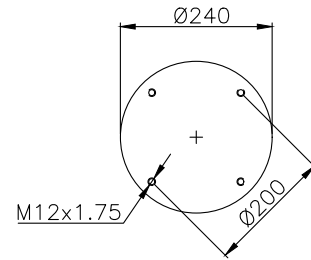

Product ID: 161131

Weight: 6,90 kg

QIP (pcs): 26

OEM Ref.

CROSS Ref.

-

Airtech

34154 CPP