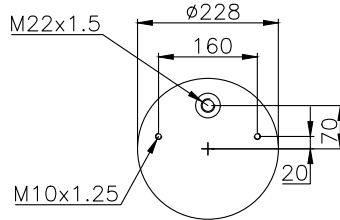

Product ID: 161140

Weight: 9,92 kg

QIP (pcs): 28

OEM Ref.

Zorzi 1006559
Viberti 128147109

CROSS Ref.

Phoenix 1D 23 E-2
Vibracoustic V1D 23 E-2
Blacktech RML 74514 C
Airtech 391210 -C
Dunlop D12B06 / D12B10
CF Gomma 96864
Gart 1T 323-40
278.4.514
D278/H