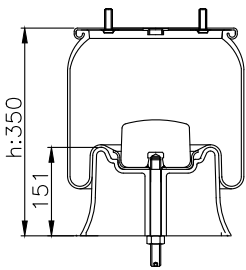

161032

210006

220530

Product ID: 161032

Weight: 7,18 kg

QIP (pcs): 28

OEM Ref.

S.A.F 3.229.0033.00
Scania 1723281