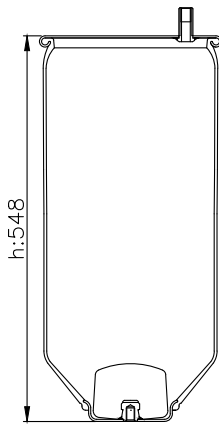

COMPLETE AIR SPRINGS

131108

210047

310006

Product ID: 131108

Weight: 5,18 kg

QIP (pcs): 38

OEM Ref.