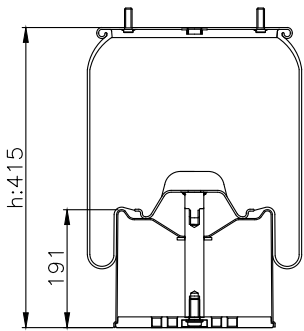

Product ID: 161169

Weight: 17,00 kg

QIP (pcs): 20

OEM Ref.

BPW	05.429.40.01.0
	36
Wabco	951 814 708 0

CROSS Ref.

Contitech	881 MB
Firestone	1T66F-10.8
Firestone Part No	W01-M58-8978
Goodyear	1R14-708
Phoenix	1DK 32
Airtech	3881 C
CF Gomma	1TC 360-45
	204530
Dunlop	D14U36