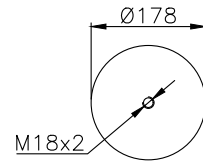

Product ID: 161102

Weight: 8,19 kg

QIP (pcs): 42

OEM Ref.

M.A.N
81.436.006.036
81.436.006.056

CROSS Ref.

Contitech 4882 N1 P05
Firestone 1T17TWR-8
Firestone Part No W01-M58-9880
Goodyear 1R10-709
Goodyear Flex No 566-20-3-502
Phoenix 1 DF 16-2
Vibracoustic V 1 DF 16-2
Blacktech RML 75993 C
Airtech 34882 C
Granning 94102
CF Gomma 1TS 260-32 / 207701
Gart 289.1510/ C289M