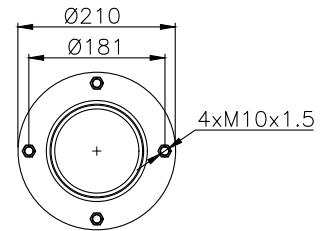

Product ID: 171123

Weight: 5,40 kg

QIP (pcs): 40

OEM Ref.

Granning 15809
Weweler USN 510016D

CROSS Ref.

Contitech FT 210-32
Firestone W01-R58-4059
Airtech 3B-255
Dunlop SP 1539 (10x3)
Norgren M31103 (10x3)