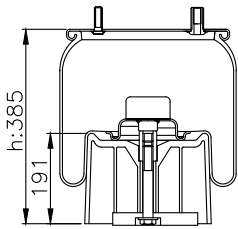

Weight: 12,66 kg

QIP (pcs): 30

OEM Ref.

CROSS Ref.

161337

210060

190502

Product ID: 161337