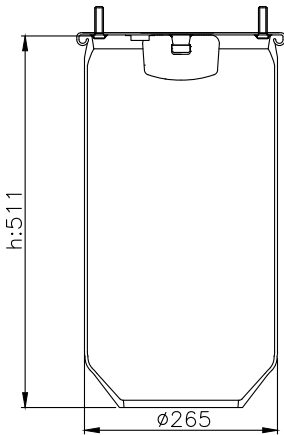

Product ID: 131008

Weight: 5,08 kg

QIP (pcs): 24

OEM Ref.

SAF-Holland

2923 Service Assembly

CROSS Ref.

Contitech	813 MB/O
Firestone	1T19L-11
Firestone Part No	W01 M58 7238
Goodyear	1R14-867
Goodyear Flex No	566-28-3-547
Phoenix	1D 28 B-5 NP
Vibracoustic	VID28B-2 NP
Blacktech	RML7924
Airtech	3813P