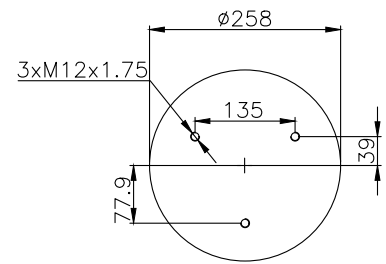

Product ID: 171054

Weight: 8,30 kg

QIP (pcs): 27

OEM Ref.

CROSS Ref.

BMC

57RS3066424

Airtech

3B-305 HYD / 115021