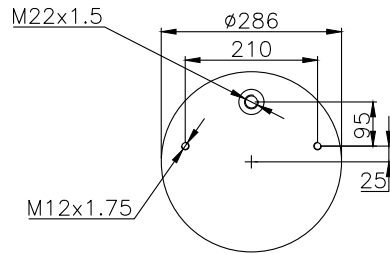

Product ID: 161290

Weight: 12,99 kg

QIP (pcs): 22

OEM Ref.

CROSS Ref.