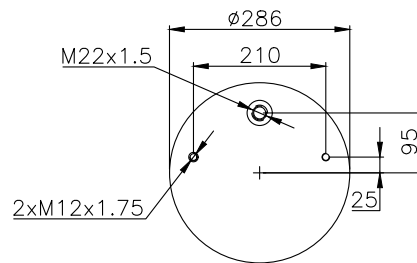

210004

Product ID: 161204

Weight: 13,48 kg

QIP (pcs): 22

OEM Ref.

Weweler
S.A.F
US 07385
3.228.0030.00
3.229.0030.00

CROSS Ref.

Contitech
Firestone
Firestone Part No
Goodyear
Goodyear Flex No
Phoenix
Vibracoustic
Blacktech
Airtech
CF Gomma
Gart
912 N P01
1T19L-14
W01-M58-8502
1R14-728
566-28-3-510
1D 28 D-10
V 1D 28 D-10
RML 7023 C1
32926 C
207736 - 207737
1T 19E-2L
2874.601
D287/C