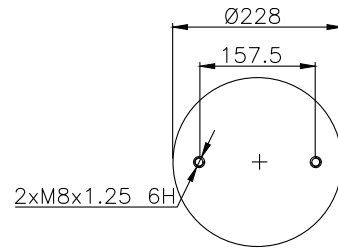

Product ID: 171221

Weight: 4,86 kg

QIP (pcs): 63

OEM Ref.

CROSS Ref.

-

Contitech

FD 330-22 / 60031