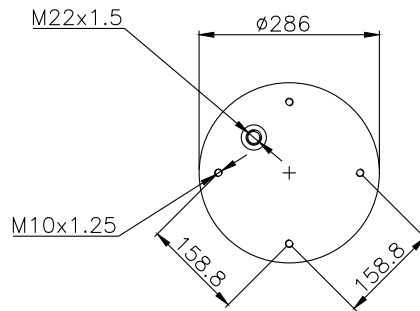

210035

Product ID: 161012

Weight: 11,20 kg

QIP (pcs): 22

OEM Ref.

Battaglino 22111400
R.O.R Meritor 212 222 39
21215633

CROSS Ref.

Firestone 1T19L-11
Firestone Part No W01 M58 7320
Goodyear 1R14-721 / D14B51
Airtech 3811-02 C
Blacktech RML 7922 C2
Gart 287.4.522 / D287