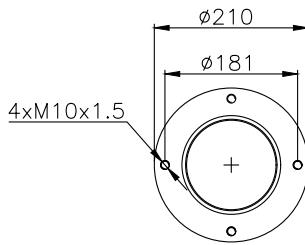

Product ID: 171140

Weight: 5,40 kg

QIP (pcs): 40

OEM Ref.

Granning 15830

CROSS Ref.

Contitech
Airtech

Dunlop

FT 210-32
3B-255
115056
SP1015 (10x3)