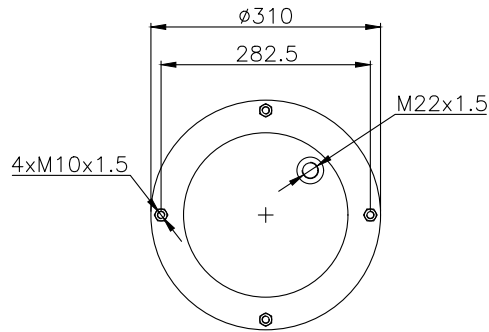

171158

215021

215013

Product ID: 171158

Weight: 9,00 kg

QIP (pcs): 30

OEM Ref.

CROSS Ref.

Granning

15822

Contitech
Airtech
Dunlop

FD 614-26 / 66013
2B-370 / 113354
SP 1988(14x2) PNP 304 140 137