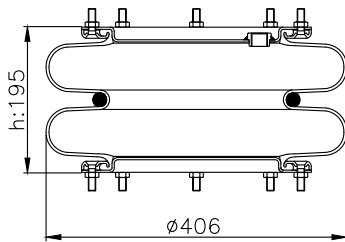

Product ID: 171097

Weight: 10,62 kg

QIP (pcs): 30

OEM Ref.

CROSS Ref.

Airtech
Dunlop

2B - 400-HYD / 113401
16 x 2 RE