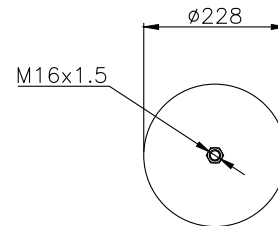

Product ID: 161073

Weight: 13,17 kg

QIP (pcs): 22

OEM Ref.

Renault V.I
R.O.R. Meritor
5.010.294.307.C
MLF7063

CROSS Ref.

Contitech 4912 N P07
Firestone 1T19L-14
Firestone Part No W01-M58-8786
Goodyear 1R13-738
1R13-711
Goodyear Flex No 566-26-3-502
Phoenix 1DK 28 F-4
Vibracoustic V1DK 28 F-4
Blacktech RML 75023 C7
Airtech 34912 C
Dunlop D13A08
Granning 16046
CF Gomma 1T 19 E-4 /206779
Gart D287C / 287.1600