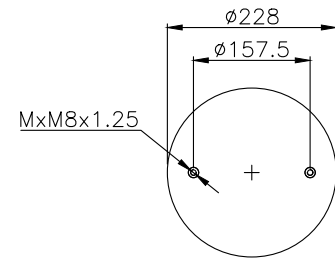

210097

Product ID: 171074

Weight: 8,25 kg

QIP (pcs): 20

OEM Ref.

A Guerra 5002004062000

CROSS Ref.

Contitech
Firestone
Firestone Part No
Goodyear Flex No
Airtech

FT 330-29 832 Brazil
38-R
W01-095-0274
578 3 3 8334
3B - 310 / 115023