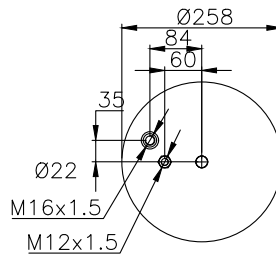

210027

Product ID: 161347

Weight: 9,82 kg

QIP (pcs): 26

OEM Ref.

M.A.N

81.436.006.039

CROSS Ref.

Contitech
Blacktech
Airtech
Gart

4705 N1 P03
RML 75816 C3
34705 C
302.1520 / C302B