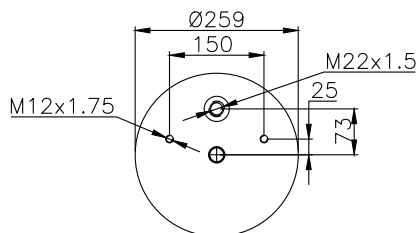

161467

210357

220174

Product ID: 161467

Weight: 9,09 kg

QIP (pcs): 33

OEM Ref.

Solaris

P-1001.101.040
P-1001.101.046
P-1001.101.050
P-1001.101.058
P-0000-194 642

CROSS Ref.

Phoenix
Vibracoustic

1 DF 25 A-21
V1 DF 25 A-21