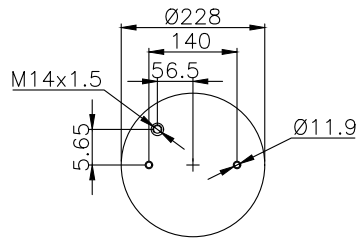

210042

Product ID: 161260

Weight: 8,68 kg

QIP (pcs): 30

OEM Ref.

Scania
1440306
492678

CROSS Ref.

Firestone	1T15LR-4
Firestone Part No	W01-095-0481
Goodyear	1R11-831
Goodyear Flex No	566-22-3-546
Phoenix	1DF 20 A-1
Airtech	330306 C
Dunlop	01397A-AP
	01399A-AP
Granning	92507
Blacktech	RML 70306 C