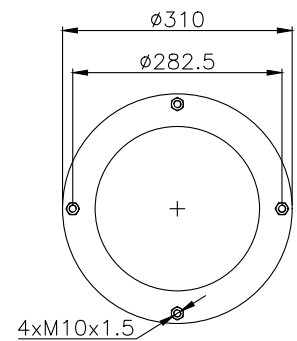

171156

210218

Product ID: 171156

Weight: 10,98 kg

QIP (pcs): 20

OEM Ref.

Granning 15824
Weweler USN 5100 18 KD

CROSS Ref.

Contitech FT 614-36 1/2 M10
Airtech 3B-370 / 115108
Dunlop SP 1558 14 1/2 x 3
Norgren M/31143 (141/2x3)