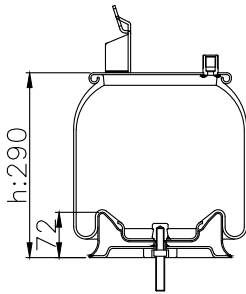

Product ID: 161189

Weight: 9,80 kg

QIP (pcs): 30

OEM Ref.

Volvo
20 737 947
21 961 458
20 583 420
20 737 943
20 424 543

CROSS Ref.

Contitech
Blacktech
Airtech
6614 N P01
RML 74543 C
37947 C