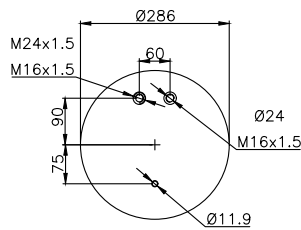

Product ID: 131039

Weight: 7,10 kg

QIP (pcs): 27

OEM Ref.

Renault V.I

5.001.832.067

CROSS Ref.

Contitech
Firestone
Firestone Part No
Goodyear
Goodyear Flex No
Blacktech
Airtech
CF Gomma
Gart

4912 N P08
1T19LL-14
W01-M58-5522
1R13-713
566-26-3-502
RML75023
34912 P
1TS 19 E-4 / 206780
D287/C - 287.0.601