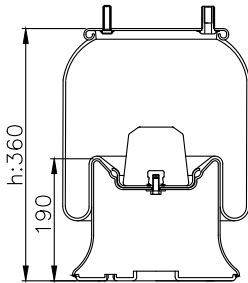

Product ID: 161060

Weight: 12,97 kg

QIP (pcs): 28

OEM Ref.

SMB	1518779
	1520356
	1524873
	M001782
Fruehauf	UJB 0203-001
DAF	0 644 432
Wabco	951 812 702 0

CROSS Ref.

Contitech	4159 N P07
Firestone	1T15M-9
Firestone Part No	W01-M58-8859
Goodyear	1R12-702
Goodyear Flex No	566-24-3-501
Phoenix	1 DK 23 L-25
Blacktech	RML 75260 C7
Airtech	34159-05 C
Dunlop	00982A-AP
CF Gomma	202302
	1T323-40
Gart	278.2.511 / D278H