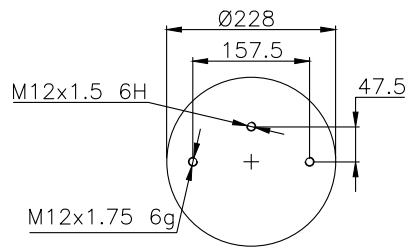

210032

Product ID: 171042

Weight: 8,00 kg

QIP (pcs): 30

OEM Ref.

CROSS Ref.