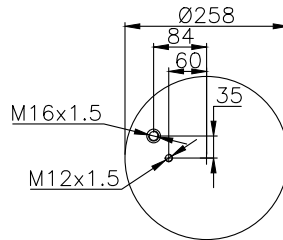

Product ID: 161127

Weight: 9,35 kg

QIP (pcs): 30

OEM Ref.

M.A.N 81.43600.6037

CROSS Ref.

Contitech	4883 N1 P06
Firestone	1T17JBR-8.5
Firestone Part No	W01-M58-8362
Goodyear	1R11-884
Goodyear Flex No	566-22-3-534
Blacktech	RML 75994 C
Airtech	34883-06 C
Gart	304.1513/C304/M3