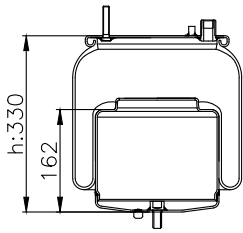

Product ID: 161373

Weight: 6,95 kg

QIP (pcs): 38

OEM Ref.

CROSS Ref.

Volvo

22 058 737
21 224 745

Contitech
Airtech

4560 N P02
34560 C