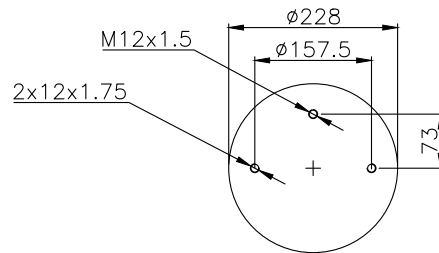

210173

Product ID: 171065

Weight: 8,00 kg

QIP (pcs): 24

OEM Ref.

CROSS Ref.

Airtech

3B-310 HYD / 115015