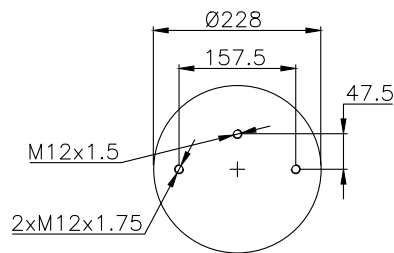

210032

Product ID: 171001

Weight: 5,69 kg

QIP (pcs): 40

OEM Ref.

CROSS Ref.

-

Firestone

22