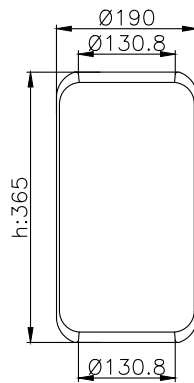

101059

Product ID: 101059

Weight: 1,80 kg

QIP (pcs): 50

OEM Ref.

Volvo

21 34 70 75
20 540 792

CROSS Ref.

Goodyear
Airtech

9082
30792