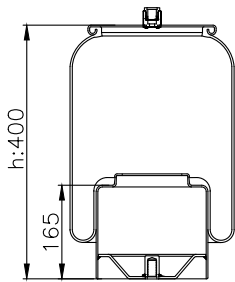

Product ID: 161411

Weight: 7,40 kg

QIP (pcs): 30

OEM Ref.

Mercedes

A 960 320 06 57

CROSS Ref.

Contitech

6123 N P40