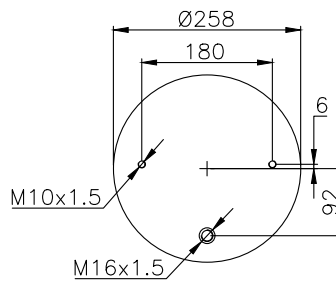

210025

Product ID: 131103

Weight: 4,62 kg

QIP (pcs): 28

OEM Ref.

Volvo
1079 718
1075 363
20 452 136
20 554 759

CROSS Ref.

Contitech 4718 N P01 (without piston)
Firestone 1T17JBR-9.7
Firestone Part No W01-M58-8577
Goodyear 1R12-821
Goodyear Flex No 566-24-3-537
Blacktech RML 75829 C (without piston)
Airtech 34718 P