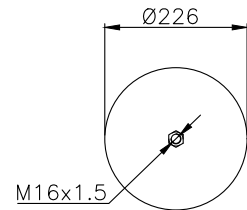

Product ID: 161234

Weight: 14,42 kg

QIP (pcs): 22

OEM Ref.

Renault V.I
5.010.557.356
22 190 560
7.422.190.560

CROSS Ref.

Contitech 4911 N P04
Goodyear 1R13-755
Goodyear Flex No 566-26-3-505
Blacktech RML75022C4
Airtech 34911-04 C
CF Gomma 1T19E-3 / 207771
Gart D287/E- 2871.541