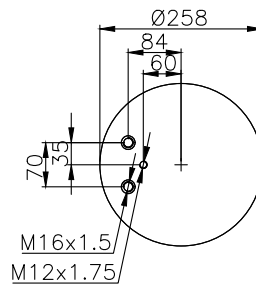

Product ID: 161102

Weight: 8,19 kg

QIP (pcs): 42

OEM Ref.

M.A.N
81.436.006.036
81.436.006.056

CROSS Ref.

Contitech 4882 N1 P05
Firestone 1T17TWR-8
Firestone Part No W01-M58-9880
Goodyear 1R10-709
Goodyear Flex No 566-20-3-502
Phoenix 1 DF 16-2
Vibracoustic V 1 DF 16-2
Blacktech RML 75993 C
Airtech 34882 C
Granning 94102
CF Gomma 1TS 260-32 / 207701
Gart 289.1510/ C289M