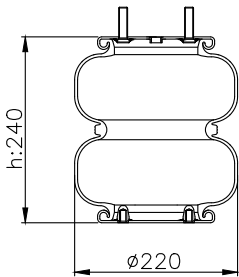

Product ID: 171060

Weight: 3,26 kg

QIP (pcs): 55

OEM Ref.

CROSS Ref.

-

Goodyear Flex No
Airtech

556 2 2 8406
2B-225 / 113550