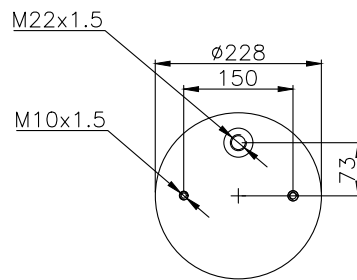

131132

210036

310010

Product ID: 131132

Weight: 4,84 kg

QIP (pcs): 38

OEM Ref.

CROSS Ref.

Firestone
Firestone Part No
Goodyear
Phoenix
Vibracoustic

1T15MPW-9
W01-M58-6257
2R12-748 / D12U23
1 DK 20 B-1 NP
VIDK20B-1 NP