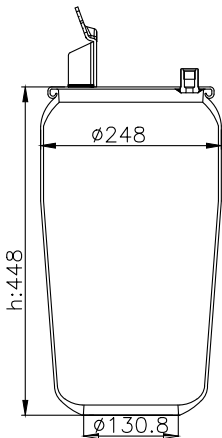

Product ID: 131069

Weight: 3,75 kg

QIP (pcs): 36

OEM Ref.

Renault	7.422.071.638
Volvo	1075 890
	20 375 226
	20 427 800
	20 456 150
	20 531 984
	1076 415
	20 582 206
	21 961 974
	20 427 803

CROSS Ref.

Contitech	6605 N P01 (without piston)
Firestone	1T15LNR-6
Firestone Part No	W01-M58-8472
Goodyear	1R11-805 (without piston)
Goodyear Flex No	566-22-3-535
Phoenix	1 DF 20 D-1
Vibracoustic	V1 DF 20 B-1
Blacktech	RML 78914 C
Airtech	37803 P
Granning	93914
Gart	294.1.430/ C294/V