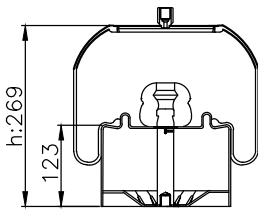

161385

310502

220147

Product ID: 161385

Weight: 8,03 kg

QIP (pcs): 72

OEM Ref.

Mercedes A629320025

CROSS Ref.

Contitech 4644 N P22
4644 N P02
Vibracoustic V1KE22-1
Blacktech RML95755C22
Airtech 34644 P