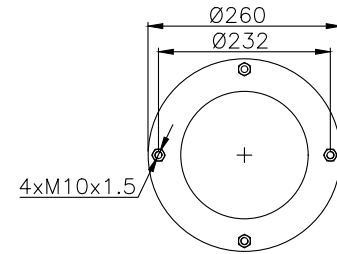

215004

215002

Product ID: 171136

Weight: 7,66 kg

QIP (pcs): 30

OEM Ref.

Granning 15816
Gigant 881204

CROSS Ref.