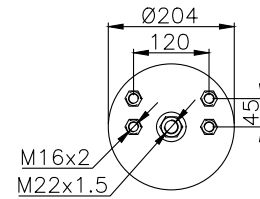

Product ID: 161465

Weight: 10,40 kg

QIP (pcs): 38

OEM Ref.

CROSS Ref.

Gigant

3042 / 0166273

-