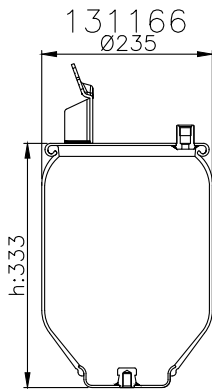

210041

310006

Product ID: 131166

Weight: 4,24 kg

QIP (pcs): 30

OEM Ref.

Volvo
20 737 947
21 961 458
20 583 420
20 737 943
20 424 543

CROSS Ref.

Contitech
Airtech
6614 N PO1 (without piston)
37947-C (without piston)