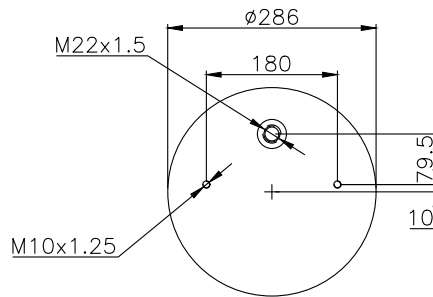

210092

Product ID: 131007

Weight: 6,50 kg

QIP (pcs): 22

OEM Ref.

CROSS Ref.

Firestone

1T19L-11