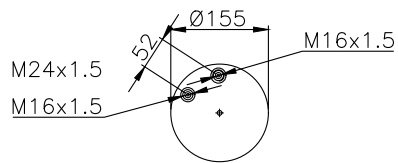

Product ID: 161207

Weight: 6,02 kg

QIP (pcs): 30

OEM Ref.

Mercedes
A 942 320 07 21
A 942 320 54 21

CROSS Ref.

Contitech
Blacktech
Airtech
4391 N P22
RML95402C22
34391-02 P