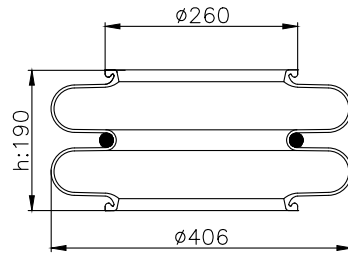

Product ID: 171091

Weight: 3,20 kg

QIP (pcs): 30

OEM Ref.

Granning 15831
Samro 2500013

CROSS Ref.

Airtech 2B-400 / 114400
Dunlop SP 1194
SP 199 8