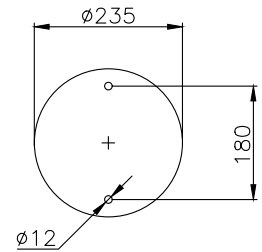

Product ID: 161090

Weight: 7,06 kg

QIP (pcs): 36

OEM Ref.

Scania
1386198
1362143

CROSS Ref.

Contitech
Goodyear
Goodyear Flex No
Phoenix
Airtech
6703 N P01
1R13-747
566-26-3-524
1 DF 23 B-3
36198 C