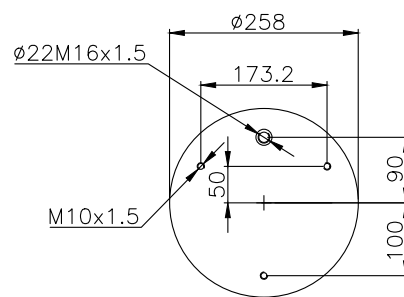

131284

210199

Product ID: 131284

Weight: 4,30 kg

QIP (pcs): 30

OEM Ref.

CROSS Ref.