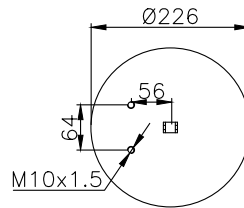

CROSS Ref.

Airtech

36305

101061

220100

Product ID: 101061

Weight: 8,52 kg

QIP (pcs): 30