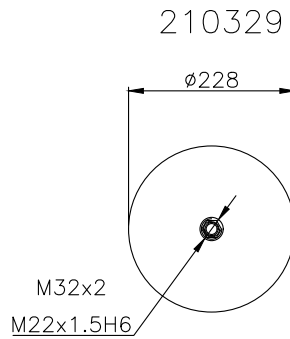

Product ID: 131334

Weight: 3,54 kg

QIP (pcs): 40

OEM Ref.

Mercedes

A 960 320 06 57

CROSS Ref.

Contitech

6123 N P40 (without piston)