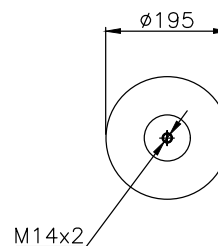

Product ID: 161351

Weight: 5,99 kg

QIP (pcs): 30

OEM Ref.

Iveco
41270463
41031243
41214058
41214814

CROSS Ref.

Firestone
Firestone Part No
Vibracoustic
Blacktech
Airtech
CF Gomma
Gart
1T 15 LNR 4.5
W01M58 8662
V1E 19-2
RML 70463 CP
36687 CPP
1TS 270-23 /206687
290.1.391 / D 290 BR