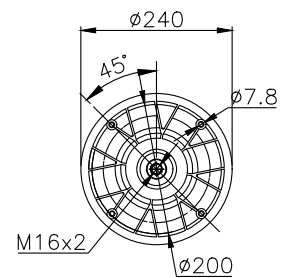

220594

Product ID: 161484

Weight: 6,98 kg

QIP (pcs): 42

OEM Ref.

Saf Holland 3.229.0033.00
Scania 1723281

CROSS Ref.

Contitech 4022 N P05
Firestone 1T17BS-6
Firestone Part No W01-M58-8612
Goodyear 1R11-781
Goodyear Flex No 566-22-3-526
Phoenix 1 DK 22 E-11
Vibracoustic VIDK22E-10
Blacktech RML75133CP4
Airtech 32619 CPP
CF Gomma 1T300-37
Gart D278/S