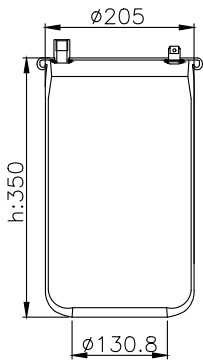

131124

Product ID: 131124

Weight: 3,57 kg

QIP (pcs): 30

OEM Ref.

Volvo
20 573 108
70 321 692
70 321 690

CROSS Ref.

Contitech
Firestone
Firestone Part No
Goodyear
Goodyear Flex No
Phoenix
Vibracoustic
Blacktech
Airtech
Granning
6604 N P01 (without piston)
1T15UR-4.0
W01-M58-8470 (without piston)
1R11-890
566-22-3-577
1 DF 17-1
V1 DF 16 E-1
RML 73108 C
36108 P
93919