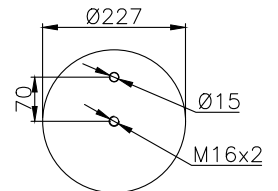

Product ID: 161301

Weight: 10,70 kg

QIP (pcs): 22

OEM Ref.

Scania

1510195
1543691
1731113
2287814

CROSS Ref.

Contitech
Goodyear
Blacktech
Airtech

6700 N P01
1R14-753
RML 71113 C
34113 C