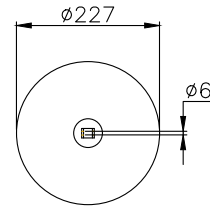

Product ID: 161124

Weight: 8,13 kg

QIP (pcs): 36

OEM Ref.

Volvo
20 452 138
1629 782
1075 365
20 554 761

CROSS Ref.

Contitech
Blacktech
Airtech
6609 N P01
RML 74925 C
34925 C