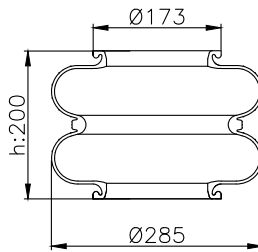

3B-255 HYD /115057

171103

Product ID: 171103

Weight: 1,79 kg

QIP (pcs): 48

OEM Ref.

BPW
Kassbohrer
Magirus
05.429.00.011
473 1003000
0342 2571

CROSS Ref.