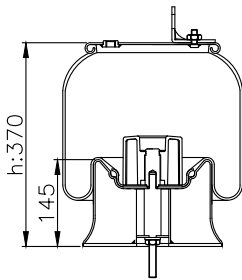

Product ID: 161470

Weight: 10,52 kg

QIP (pcs): 30

OEM Ref.

CROSS Ref.

Iveco

504117415
500042592

Vibracoustic
Blacktech

VID23G-5
RML 77415 C