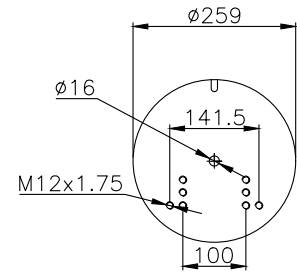

Product ID: 161496

Weight: 4,82 kg

QIP (pcs): 60

OEM Ref.

Mercedes	A 946 328 15 01
Schmitz	017 924
Weweler	US 04030P
Schmitz	FAG041-0087
	128 8087
SMB	093770001

CROSS Ref.

Firestone	1T19L
Firestone Part No	W01-M68-6223