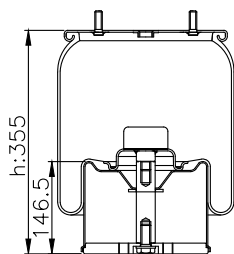

Product ID: 161101

Weight: 11,40 kg

QIP (pcs): 26

OEM Ref.

BPW	05.429.42.04.0 (30 K)
Schmitz	751345
Scania	2198369

CROSS Ref.

Contitech	4961 N P02
Goodyear	1R11-800
Goodyear Flex No	566-22-3-501
Blacktech	RML75072
Dunlop	D11U43
Gart	C292A /292.0.414