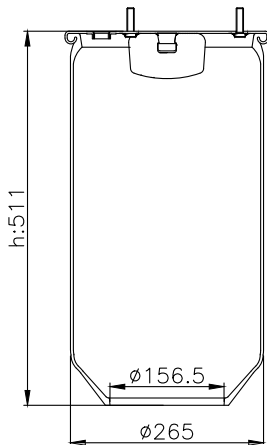

Product ID: 131006

Weight: 6,10 kg

QIP (pcs): 22

OEM Ref.

Daf 0067306-526823
Evo-Bus 4731029000

CROSS Ref.

Contitech 811 MB (without piston)
Firestone 1T19L-11
Goodyear 1R14-718
Goodyear Flex No 566-28-3-503
Blacktech RML7922C (without piston)
Airtech 3811 P
CF Gomma 1T19E-2
203878