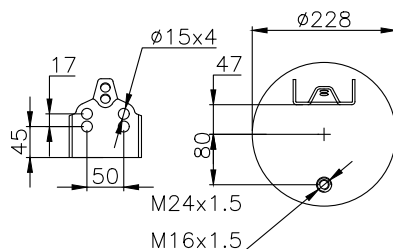

Product ID: 161087

Weight: 7,26 kg

QIP (pcs): 30

OEM Ref.

Renault	7.422.071.638
Volvo	1075 890
	20 375 226
	20 427 800
	20 456 150
	20 531 984
	1076 415
	20 582 206
	21 961 974
	20 427 803

CROSS Ref.

Contitech	6605 N P01
Firestone	1T15LNR-6
Firestone Part No	W01-M58-8472
Goodyear	1R11-805
Goodyear Flex No	566-22-3-535
Phoenix	1 DF 20 D-1
Vibracoustic	V1 DF 20 B-1
Blacktech	RML 78914 C
Airtech	37803 P
Granning	93914
Gart	294.1.430/ C294/V