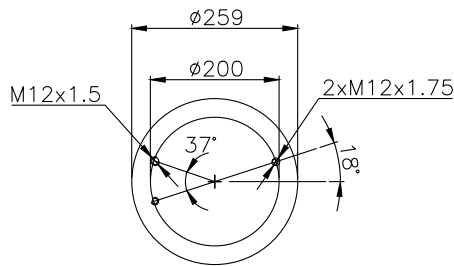

131129

210104

310006

Product ID: 131129

Weight: 5,33 kg

QIP (pcs): 38

OEM Ref.

R.O.R Meritor