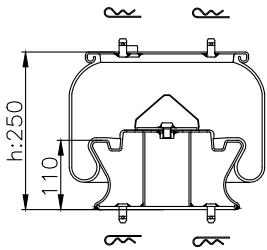

Product ID: 161313

Weight: 8,60 kg

QIP (pcs): 36

OEM Ref.

Scania 1726238

CROSS Ref.

Contitech	6708 N P02
Goodyear	1R12-813
Goodyear Flex No	566-24-3-530
Phoenix	1 DF 23 A-2
Blacktech	RML 76238 C
Airtech	331238 C
Gart	278.2.330/1 D278/N