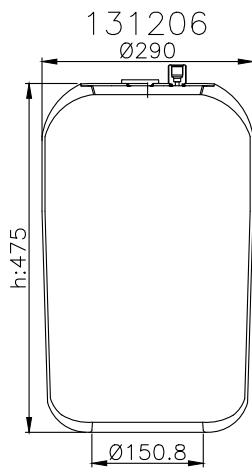

310504

Product ID: 131206

Weight: 3,30 kg

QIP (pcs): 33

OEM Ref.

Mercedes
A 942 320 26 21
A 942 320 72 21
A 942 320 18 21

CROSS Ref.

Contitech
4187 N P23
4187 N P21 (without piston)
Firestone
1R7C470-340
Airtech
34187-21 P