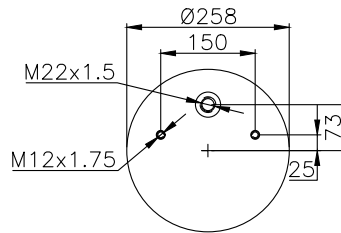

Product ID: 161023

Weight: 11,20 kg

QIP (pcs): 38

OEM Ref.

BPW
05.429.40.93.1
05.429.40.94.1
30 K

CROSS Ref.

Contitech
Goodyear
Phoenix
Airtech
Granning
Blacktech
Gart
940 MB P30
1R11-763
1DK 21K-1
3940 C
15919
RML 7051 C
293.2.410
C293/A