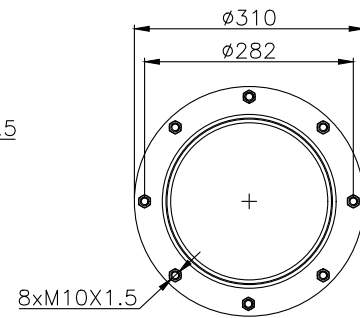

171125

215028

215019

8xM10X1.5

M22x1.5

8xM10X1.5

Product ID: 171125

Weight: 12,16 kg

QIP (pcs): 20

OEM Ref.

CROSS Ref.

Granning
Weweler

15832
USN 510018KD

Contitech
Airtech
Dunlop

FT 614-36S / 68044
3B-370 HYD / 115100
SP 2007 (14 1/2 X 3 RE)