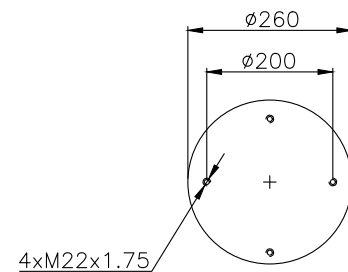

220002

Product ID: 161151

Weight: 16,20 kg

QIP (pcs): 26

OEM Ref.

Lecitrailer SN 21502

CROSS Ref.

Firestone	1T19L-11
Firestone Part No	W01-M58-7502
Goodyear	1R14-709
Phoenix	1D 28 B-4
Vibracoustic	V1D 28 B-4
Gart	287.4.512
	D287/A