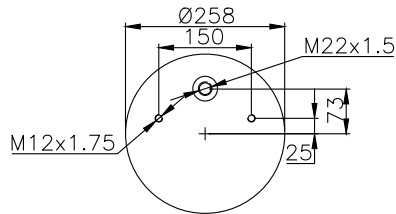

Product ID: 161500

Weight: 6,72 kg

QIP (pcs): 33

OEM Ref.

BPW

05.429.43.86.0 (30K)

CROSS Ref.

Contitech
Phoenix
Firestone
Firestone Part No

940 MB P01
1DK 21K-4
1T17J-7.8
W01-M58-8073