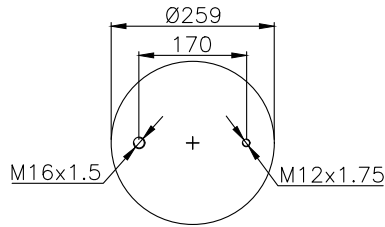

Product ID: 161098

Weight: 11,05 kg

QIP (pcs): 28

OEM Ref.

BPW

05.429.41.56.0 (30 K)

CROSS Ref.

Blacktech
Airtech

RML 75051 C
34930 CPP