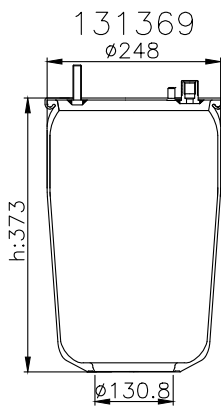

Product ID: 131369

Weight: 3,07 kg

QIP (pcs): 45

OEM Ref.

CROSS Ref.

Volvo

22 058 739
21 224 747

Contitech

4562 N P03 (without piston)