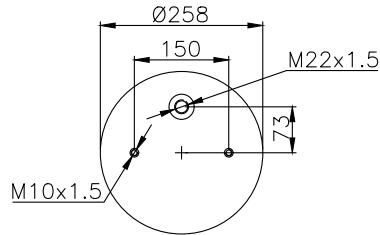

Product ID: 161047

Weight: 7,10 kg

QIP (pcs): 28

OEM Ref.

Scania 2198333
Weweler US 06316
Schmitz 751 065

CROSS Ref.

Contitech 4157 N P06
Firestone 1T15MPW-7
Firestone Part No W01-968-6136
W01-968-8186
Goodyear 1R11-764
Goodyear Flex No 566-22-3-521
Phoenix 1DK 20 A-1
Airtech 38186 CPP
Blacktech RML 75268 CP6
Gart C294 / 294.1.451