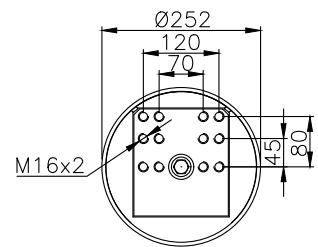

190503

Product ID: 161021

Weight: 13,64 kg

QIP (pcs): 18

OEM Ref.

Hüffer Man	6-AB8003-0100
Schmitz	750 496
	751 549
	FAG041-0118
BPW	05.429.43.51.0
Scania	2198330

CROSS Ref.

Contitech	881 MB P30
Firestone	1T66F10.8
Firestone Part No	W01-M58-8667
Goodyear	1R14-748
Goodyear Flex No	566-28-3-501
Phoenix	1 DK 32-2
Vibracoustic	V1DK32 Y9
Blacktech	RML 7992 CP
Airtech	3881-01 CPP
CF Gomma	206357
	1TC 360-45
Gart	292.2.532
	C292