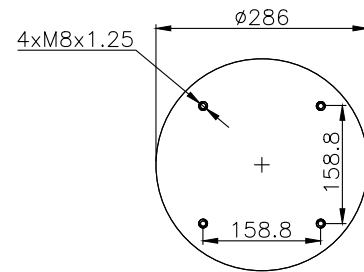

Product ID: 171080

Weight: 7,00 kg

QIP (pcs): 30

OEM Ref.

DAF 1307 058
Granning 16022
Bosch 822419045

CROSS Ref.

Contitech FD 530-22 1/1 M8
Firestone 22.5x2
Firestone Part No W01-M58-6112
Goodyear 2B14-354
Airtech 2B-355 / 113453
Weforma WBZ 600-E1