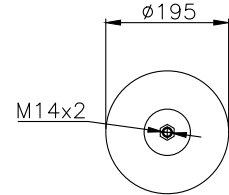

Product ID: 161350

Weight: 5,84 kg

QIP (pcs): 30

OEM Ref.

Iveco

41270462

CROSS Ref.

Firestone
Firestone Part No
Phoenix
CF Gomma
Blacktech
Airtech
Gart

1T 15 LNR 4.5
W01 M58 8663
1DF 20 G-1
1TS 270-23 /206686
RML 70462 CP
36686 CPP
290.1.390 / D 290 BR