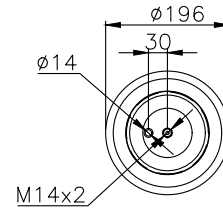

Product ID: 161373

Weight: 6,95 kg

QIP (pcs): 38

OEM Ref.

CROSS Ref.

Volvo

22 058 737
21 224 745

Contitech
Airtech

4560 N P02
34560 C