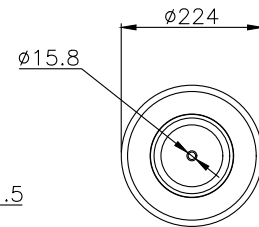

Product ID: 161371

Weight: 10,09 kg

QIP (pcs): 28

OEM Ref.

CROSS Ref.

Volvo

21 451172

Contitech

4580 N P01