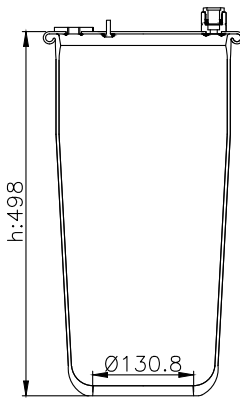

Product ID: 131330

Weight: 3,72 kg

QIP (pcs): 30

OEM Ref.

CROSS Ref.

Mercedes

A 960 320 00 57
A 960 320 70 21

Contitech

6122 N P47 (without piston)