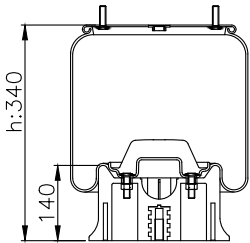

161390

Product ID: 161390

Weight: 9,13 kg

QIP (pcs): 22

OEM Ref.

S.A.F
2919V

3.229.0042.0.00

CROSS Ref.

Firestone
Firestone Part No
Phoenix
Blacktech

Airtech

1T19FB-8
W01-M58-5540
1D 28 E-2
RML 75921 CP
RML 75921 CP1
RML 75921 CP2
32919 CPP