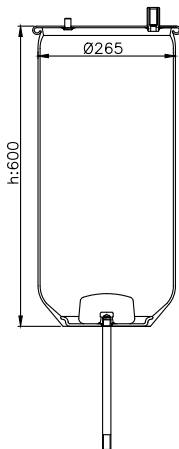

Product ID: 131098

Weight: 6,94 kg

QIP (pcs): 27

OEM Ref.

Renault V.I
5.010.600.328
7.421.978.494
Volvo
20 726 768
21 978 504

CROSS Ref.

Contitech
Firestone
Firestone Part No
Blacktech
Airtech
Gart
4912 N P13 (without piston)
1T19LL-14
W01-M58-5520 (without piston)
RML75023C13
34912-10 P
D287/C - 2871.602