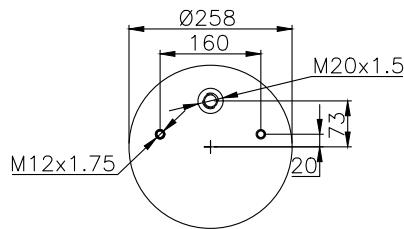

161187

210093

190008

Product ID: 161187

Weight: 12,40 kg

QIP (pcs): 26

OEM Ref.

Gigant 3053
166225