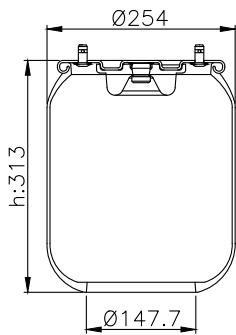

Product ID: 131359

Weight: 3,46 kg

QIP (pcs): 26

OEM Ref.

CROSS Ref.

Scania

1386198
1362143

Contitech
Goodyear Flex No
Airtech

6703 N P01 (without piston)
566-26-3-524
36198 P