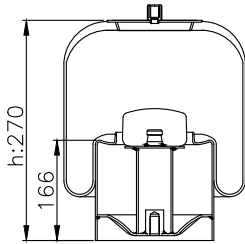

Product ID: 161066

Weight: 8,14 kg

QIP (pcs): 22

OEM Ref.

Mercedes A 946 320 05 21
A 942 20 39 21
R.O.R. Meritor MLF7055

CROSS Ref.

Contitech 4737 N P22
Goodyear 9524
Goodyear Flex No 556-03-9075
Blacktech RML95848C22
Airtech 34737-22 C
Dunlop D13T05