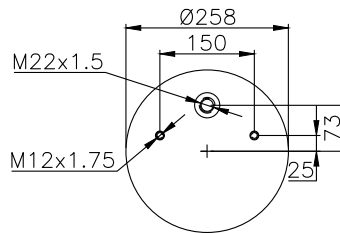

Product ID: 161175

Weight: 8,32 kg

QIP (pcs): 38

OEM Ref.

BPW

05.429.43.22.0 30K

CROSS Ref.

Firestone
Firestone Part No
Airtech
Blacktech

1T17D--4.3
W01-M58-8585
3940-01 CPP
RML 7051 CP1