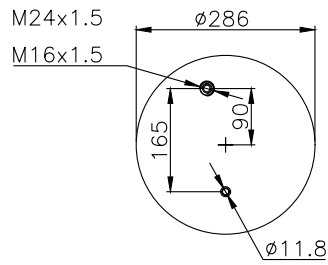

Product ID: 161520

Weight: 10,40 kg

QIP (pcs): 33

OEM Ref.

Renault V.I	5.010.557.355
	7.422.025.556
Volvo	20 722 412
	22 025 568

CROSS Ref.

Contitech	4912 N P10
Phoenix	1DK 28 F-5
Goodyear	1R13-753
Airtech	34912-10 C
CF Gomma	D287/C
Gart	2871.603