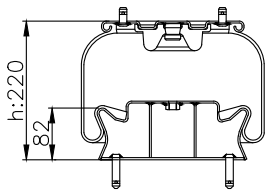

6703 N P01 (without piston)
566-26-3-524
36198 P

161090

210064

220030

Product ID: 161090

Weight: 7,06 kg

QIP (pcs): 36

OEM Ref.