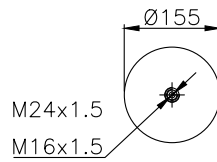

Product ID: 161311

Weight: 8,65 kg

QIP (pcs): 28

OEM Ref.

Mercedes
A 942 320 35 21
A 946 320 01 21

CROSS Ref.

Contitech
Goodyear
Goodyear Flex No
Vibracoustic
Blacktech
Airtech
4838 N P23
9536
556-03-9074
V1KF25-3-232
RML 95949 C23
34838-23 C