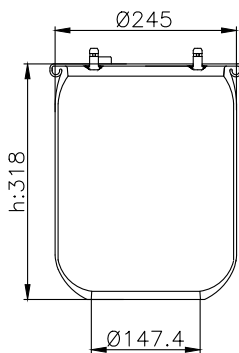

131305

210069

Product ID: 131305

Weight: 3,29 kg

QIP (pcs): 63

OEM Ref.

Scania
1440301
488265
470920

CROSS Ref.

Firestone
Firestone Part No.
Goodyear
Goodyear Flex No
Phoenix
Airtech
1T15VR-3
W01-S15-8192
1R13-746
566-26-3-523
1 DF 23 B-1
330301-02 P