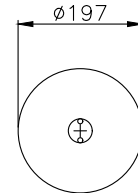

Product ID: 161128

Weight: 5,70 kg

QIP (pcs): 30

OEM Ref.

Volvo
20 573 108
70 321 692
70 321 690

CROSS Ref.

Contitech	6604 N P01
Firestone	1T15UR-4.0
Firestone Part No	W01-M58-8470
Goodyear	1R11-890
Goodyear Flex No	566-22-3-577
Phoenix	1 DF 17-1
Vibracoustic	V1 DF 16 E-1
Blacktech	RML 73108 C
Airtech	36108 P
Granning	93919