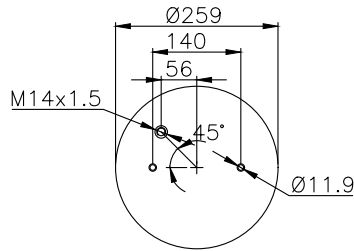

210069

Product ID: 161091

Weight: 9,05 kg

QIP (pcs): 36

OEM Ref.

Scania
1440302
470921
488266

CROSS Ref.

Firestone
Firestone Part No
Goodyear
Goodyear Flex No
Phoenix
Airtech
1T15VPR-3
W01-M58-8193
1R12-809
566-24-3-530
1DF 23 A-1
330302 C