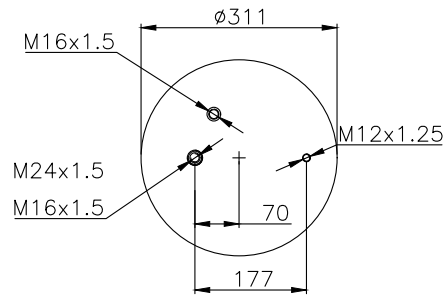

Product ID: 161106

Weight: 14,80 kg

QIP (pcs): 18

OEM Ref.

Renault V.I
5.010.211.724
5.000.815.749

CROSS Ref.

Contitech
Firestone
Firestone Part No
Blacktech
Airtech
902 MB
1T19G-12
W01-M58-9910
RML7013C
RRML79910C
3902 C