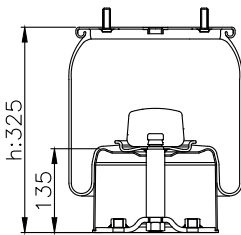

Product ID: 161465

Weight: 10,40 kg

QIP (pcs): 38

OEM Ref.

CROSS Ref.

Gigant

3042 / 0166273

-