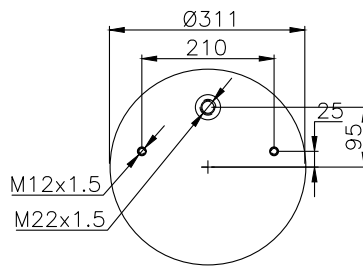

210005

Product ID: 161173

Weight: 13,72 kg

QIP (pcs): 18

OEM Ref.

BPW

05.429.43.51.0

CROSS Ref.

Firestone
Firestone Part No
Goodyear
Goodyear Flex No

1T66F10.8
W01-M58-8667
1R14-748
566-28-3-501