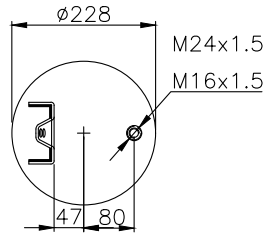

Product ID: 161201

Weight: 5,56 kg

QIP (pcs): 28

OEM Ref.

Volvo
20 531 988
20 582 212
21 961 447
20 427 804
20 427 805
20 456 158
20 427 802
20 375 228
1076 417

CROSS Ref.

Contitech
Firestone
Firestone Part No
Blacktech
Airtech
6606 N P02
1T15LNR-3.0
W01-M58-8690
RML 76420 C
36420 C