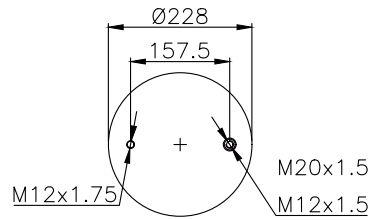

Product ID: 161059

Weight: 13,33 kg

QIP (pcs): 28

OEM Ref.

Viberti 128 147 109
Wabco 951 811 003 0

CROSS Ref.

Contitech 4159 N P05
Firestone 1T15M-9
Firestone W01 M58 0736
Airtech 34159 C