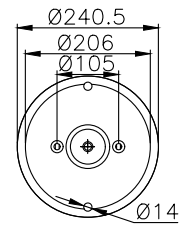

Product ID: 161397

Weight: 11,22 kg

QIP (pcs): 35

OEM Ref.

CROSS Ref.