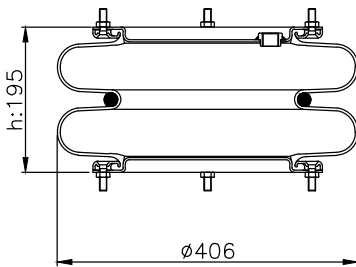

Product ID: 171096

Weight: 9,76 kg

QIP (pcs): 30

OEM Ref.

CROSS Ref.

Granning

15830

Airtech
Dunlop

2B - 400 / 113404
16" x 2