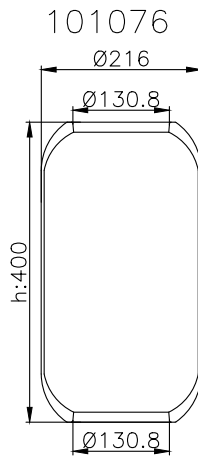

Product ID: 101076

Weight: 1,46 kg

QIP (pcs): 40

OEM Ref.

Volvo

21 836 533

CROSS Ref.

Phoenix
Goodyear
Goodyear Flex No