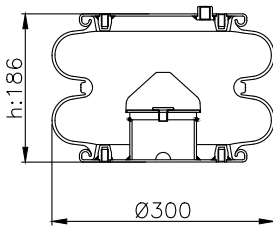

Product ID: 171079

Weight: 7,00 kg

QIP (pcs): 40

OEM Ref.

CROSS Ref.

Scania

1510249

Airtech

2B-301 / 113329