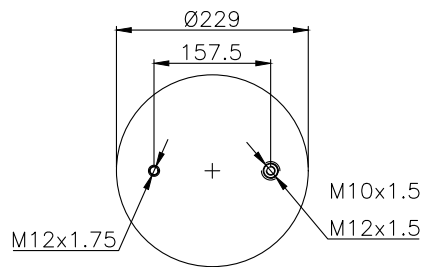

131307

210060

Product ID: 131307

Weight: 4,38 kg

QIP (pcs): 26

OEM Ref.

Hendrickson
BMC

HS 507922 /P
57RS308887

CROSS Ref.

Vibracoustic
Airtech

V1DK27-B1
30721 P