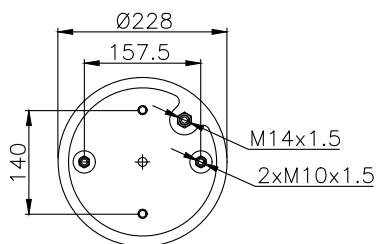

Product ID: 171115

Weight: 6,90 kg

QIP (pcs): 30

OEM Ref.

Scania

1503813-7317

CROSS Ref.

Airtech

2B-301 / 113554