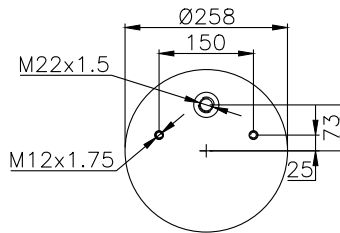

Product ID: 161026

Weight: 9,50 kg

QIP (pcs): 33

OEM Ref.

Schmitz 015 502
017 109
BPW 05.429.43.20.0
Scania 2338887
Mercedes A 942 320 01 21
A 942 320 49 21
A 942 320 28 21

CROSS Ref.

Contitech 941 MB P30
Firestone 1T17J-10.3
Firestone Part No W01-M58-8616
Goodyear 1R11-743
Goodyear Flex No 566-22-3-500
Phoenix 1 DK 21-2
Vibracoustic V1DK21Y1
Blacktech RML 7052 CP
Airtech 3941-01 CPP
Dunlop 00936A-AP
Granning 16918
CF Gomma 206356 / 1TC 300-36
Gart 293.2.512 / C293