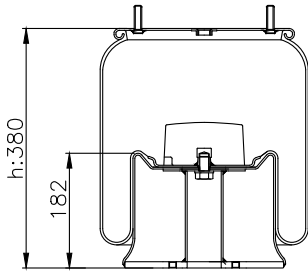

Product ID: 161496

Weight: 4,82 kg

QIP (pcs): 60

OEM Ref.

Mercedes	A 946 328 15 01
Schmitz	017 924
Weweler	US 04030P
Schmitz	FAG041-0087
	128 8087
SMB	093770001

CROSS Ref.

Firestone	1T19L
Firestone Part No	W01-M68-6223