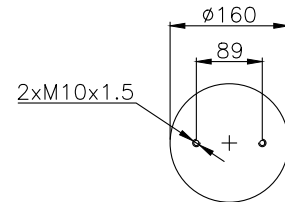

171006

210009

210040

Product ID: 171006

Weight: 2,90 kg

QIP (pcs): 120

OEM Ref.

Floor	13586
ROR- Meritor	2122 1395
	2122 2663
Granning	1371
	15603
Hendrickson	NA 1827
Weweler	US06910F