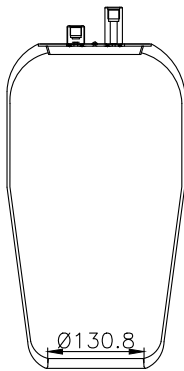

Product ID: 131033

Weight: 2,36 kg

QIP (pcs): 54

OEM Ref.

Mercedes
A 942 320 29 21
A 942 320 50 21
A 942 320 02 21

CROSS Ref.

Contitech 4390 N P22
4390 N P02 (without piston)
Firestone 1R7Z-440-290
Firestone Part No W01-M58-8513
Goodyear 9506
Goodyear Flex No 556-03-9047
Vibracoustic V1KF21-2
Blacktech RML95401C22
Airtech 34390-02 P
CF Gomma 1VSC 285-30