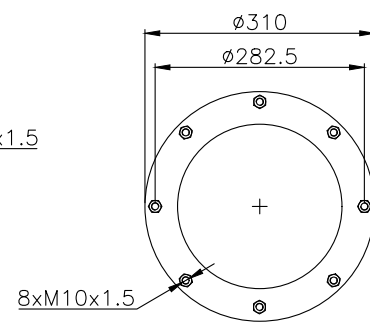

Product ID: 171166

Weight: 10,62 kg

QIP (pcs): 20

OEM Ref.

CROSS Ref.

Contitech
Airtech
Dunlop

FD 614-26 / 66013
2B-370 HYD / 113350
14X2 RE