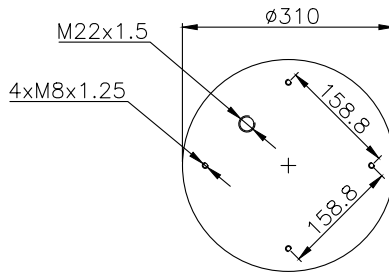

Product ID: 171005

Weight: 9,37 kg

QIP (pcs): 40

OEM Ref.

Chereau 01442

CROSS Ref.

Firestone 21D
Firestone Part No W01 M58 7501
Goodyear 2B14-465
Goodyear Flex No 578-92-3-353