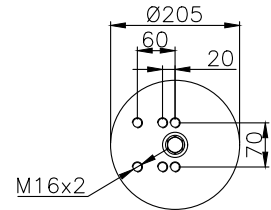

Product ID: 161097

Weight: 11,95 kg

QIP (pcs): 26

OEM Ref.

BPW

05.429.43.25.0 (30)

CROSS Ref.

Contitech
Goodyear
Goodyear Flex No
Blacktech
Airtech
Granning

4941 N P02
1R11-802
566-22-3-500
RML75052
34941 C
16242