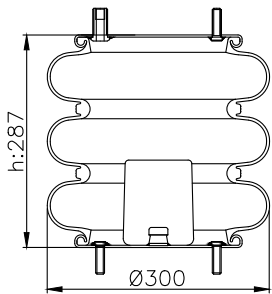

3B-310 HYD / 115008
T 271/S - 271.3.296

171075

210007

210224

Product ID: 171075

Weight: 8,25 kg

QIP (pcs): 32

OEM Ref.