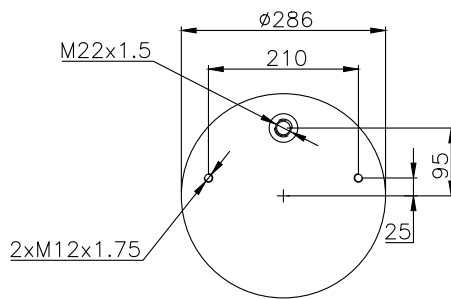

210004

Product ID: 131101

Weight: 4,22 kg

QIP (pcs): 24

OEM Ref.

CROSS Ref.

131335

210004