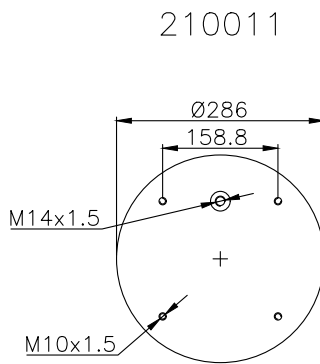

Product ID: 131036

Weight: 5,23 kg

QIP (pcs): 24

OEM Ref.

Scania
255293
255295
298569
325748
1107674
1314906

CROSS Ref.

Contitech
Firestone
Firestone
Goodyear

Goodyear Flex No
Blacktech
Airtech
Dunlop
CF Gomma
Gart

4813 N P07 (without piston)
1T19L-11
W01-M58-7358
1R14-727
1R14-838
566-28-3-547
RML 75924 C
34813 P
D13B10
1T19E-2BR
D287 / 287.4.520