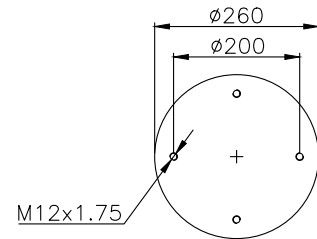

161193

210021

220512

Product ID: 161193

Weight: 7,52 kg

QIP (pcs): 26

OEM Ref.

Scania
1314905
255294
1865753