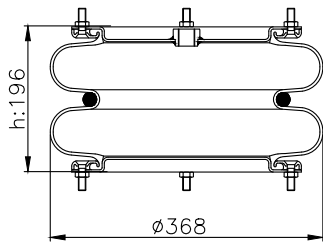

171167

215012

215013

Product ID: 171167

Weight: 9,00 kg

QIP (pcs): 30

OEM Ref.

Samro 250-0012
Weweler USN 510010DX
Gigant 881205