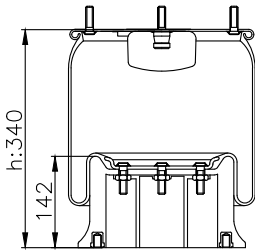

Product ID: 161005

Weight: 8,28 kg

QIP (pcs): 22

OEM Ref.

Weweler US 07337F
SAF 2.228.0002.00
2.229.0002.00
R.O.R Meritor 21215632
21208082

CROSS Ref.

Contitech 810 MB
Firestone 1T19L-7
Firestone Part No W01-M58-8775
Goodyear 1R14-716
Goodyear Flex No 566-28-3-548
Vibracoustic VID28A-2
Phoenix 1D 28 A-2
Blacktech RML 7921 C
Airtech 3810 CPP
Dunlop 00984A-AP
CF Gomma 87413/1
1T19E-1
Gart 277.4.420/D277/B