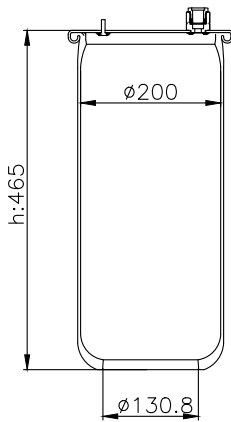

Product ID: 131328

Weight: 3,50 kg

QIP (pcs): 55

OEM Ref.

Mercedes

A 960 320 12 57
A 960 320 62 57

CROSS Ref.

Contitech

6121 N P44 (without piston)