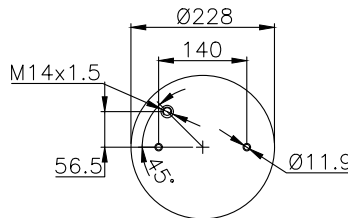

Product ID: 161138

Weight: 8,98 kg

QIP (pcs): 30

OEM Ref.

Scania
1440305
492680
1440859
R.O.R Meritor
MLF7143

CROSS Ref.

Firestone
Firestone Part No
Goodyear
Goodyear Flex No
Phoenix
Vibracoustic
Blacktech
Airtech
Dunlop
Granning
Gart
1T15LR-4
W01-095-0481
1R11-830
566-22-3-545
1 DF 20 A-2
V1 DF 20 C-2
RML 70305 C
330305 C
01398A-AP
92502
2971.431 / D297/B