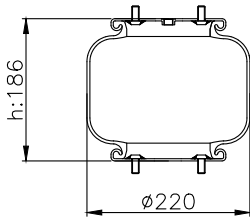

Product ID: 171170

Weight: 2,82 kg

QIP (pcs): 60

OEM Ref.

CROSS Ref.

BMC

57RS306423

Airtech

220-60 / 111152