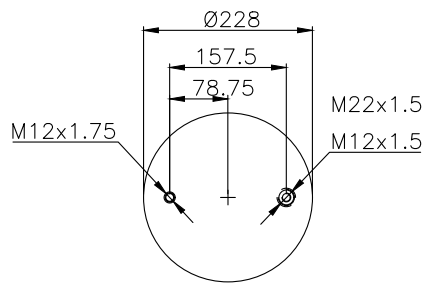

210070

310006