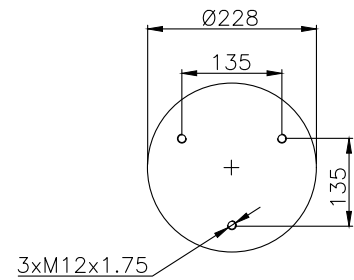

210174

Product ID: 171013

Weight: 8,25 kg

QIP (pcs): 30

OEM Ref.

CROSS Ref.

BMC

57RS066424

Airtech

3B-305 HYD / 115021