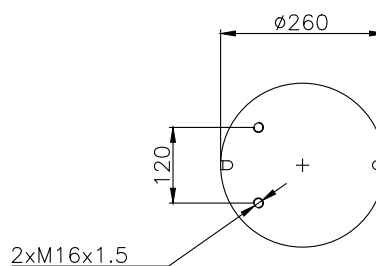

Product ID: 161362

Weight: 13,16 kg

QIP (pcs): 36

OEM Ref.

Battaglino 22.114.03
Pezzaioli 7010029
S.T. System Truck 05101009
Zorzi 1006562

CROSS Ref.

Gart 277.2.420
D 277/B