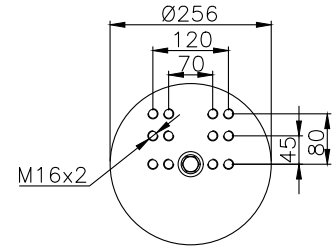

190003

Product ID: 161019

Weight: 16,90 kg

QIP (pcs): 20

OEM Ref.

BPW 05.429.40.61.1(36)

CROSS Ref.

Firestone	1T66F-10.8
Firestone Part No	W01-M58-8966
Goodyear	1R14-712
Goodyear Flex No	566-28-3-501
Phoenix	1 DK 32-1
Vibracoustic	V1DK32 X9
Blacktech	RML 7992 C
Airtech	3881-01 C
Dunlop	D14B36
Granning	15917
CF Gomma	1 TC 360-45 /205800
Gart	292.2.530
	C292