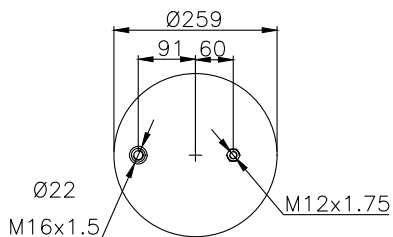

161325

210213

220041

Product ID: 161325

Weight: 8,30 kg

QIP (pcs): 28

OEM Ref.

M.A.N

81.43600.6049

CROSS Ref.

Contitech
Vibracoustic
Blacktech
Airtech

4862 N1 P02
V1DF16B-1
RML 75973 C2
34862 C