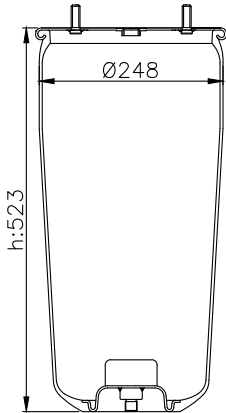

Product ID: 131014

Weight: 4,70 kg

QIP (pcs): 38

OEM Ref.

BPW 05.429.40.03.0 (30)
Schmitz 015 514

CROSS Ref.

Contitech 941 MB
Firestone 1T17D-8.3
Firestone Part No W01-M58-8620
Goodyear 1R11-700
Goodyear Flex No 566-22-3-500
Phoenix 1 DK 21
Vibracoustic VIDK21
Blacktech RML7052
Airtech 3941 P
Dunlop D11U30
CF Gomma 1T300-36
204466
Gart C293
293.0.511