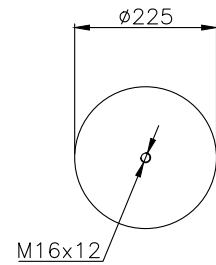

Product ID: 161230

Weight: 8,35 kg

QIP (pcs): 26

OEM Ref.

Daf 0 297 721

CROSS Ref.

Contitech	836 M K7
Firestone	1T17AR-4.5
Firestone Part No	W01-M58-8715
Goodyear	1R12-723
Vibracoustic	V1DF25-12
Phoenix	1 DF 25-12
Blacktech	RML 7947 C7
Granning	15990