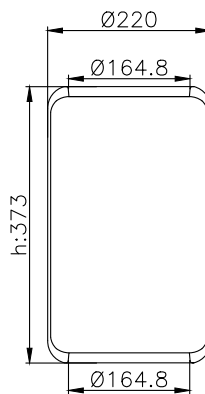

101033

Product ID: 100033

Weight: 1,60 kg

QIP (pcs): 40

OEM Ref.

Dennis 650 292 /8
650 883 /4 - 7
Volvo 10 904 403
3 116 983/
AAU 2544
Iveco 6453741

CROSS Ref.

Contitech 928 N
Firestone 1R1K380-320
Firestone Part No W01-095-0228
Goodyear 8042 / D12S03
Phoenix 2 E 23 A
Vibracoustic V2E23A
Blacktech RL9039
Airtech 3928
Dunlop IC 3308