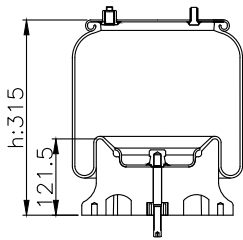

Product ID: 161521

Weight: 5,58 kg

QIP (pcs): 30

OEM Ref.

DAF
1698 436
1448 543
1529 836

CROSS Ref.

Contitech
Vibacoustic
792 N P01
V1DK 20 C-8