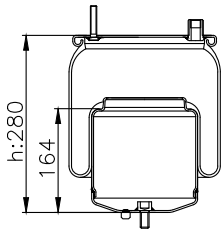

Product ID: 161374

Weight: 5,75 kg

QIP (pcs): 36

OEM Ref.

Volvo

CROSS Ref.

21 224 749

-