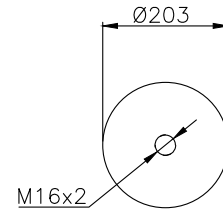

Product ID: 161501

Weight: 7,83 kg

QIP (pcs): 30

OEM Ref.

BPW

05.429.43.85.0 (30)

CROSS Ref.

Contitech
Phoenix
Firestone
Firestone Part No

941 MB P01
1DK 21-4
1T17J-11.8
W01-M58-8072