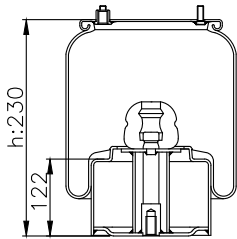

Product ID: 161095

Weight: 8,00 kg

QIP (pcs): 30

OEM Ref.

VDL BUS
1141 525
1154 761
41141 525
41154 761

CROSS Ref.

Contitech	887 N P04
Firestone	1T15UCR-5.5
Firestone Part No	W01-M58-5786
Goodyear	1R11-797
Goodyear Flex No	566-22-3-533
Vibracoustic	V1DF18-3
Blacktech	RML 7998 C6
Airtech	3887-04 C
Dunlop	01757B-AP