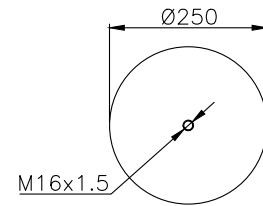

Product ID: 161223

Weight: 9,84 kg

QIP (pcs): 22

OEM Ref.

Mercedes
A 942 320 30 21
A 974 320 00 21

CROSS Ref.

Contitech
4185 N P21
4185 N P01
Firestone
1R7C490-320
Firestone Part No
W01-M58-0588
Blacktech
RML 95296 C21
Airtech
34185-21 C
Gart
C282/S- 282.1462