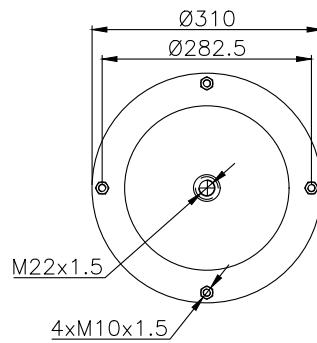

CROSS Ref.

Airtech 2B-400 / 114400
Dunlop SP 1194
SP 199 8

171089

215012

215013

Product ID: 171089

Weight: 9,38 kg

QIP (pcs): 25