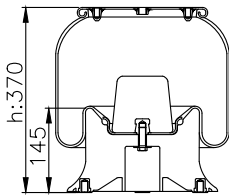

Product ID: 161225

Weight: 6,80 kg

QIP (pcs): 26

OEM Ref.

Scania

1123386

CROSS Ref.

Firestone
Firestone Part No
Goodyear

1T15M-6
W01-M58-7295
1R12-358