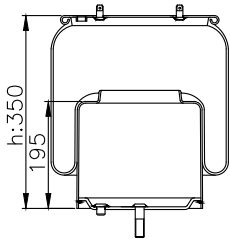

Product ID: 161301

Weight: 10,70 kg

QIP (pcs): 22

OEM Ref.

Scania

1510195
1543691
1731113
2287814

CROSS Ref.

Contitech
Goodyear
Blacktech
Airtech

6700 N P01
1R14-753
RML 71113 C
34113 C