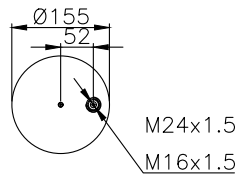

Product ID: 161428

Weight: 6,53 kg

QIP (pcs): 45

OEM Ref.

Mercedes

A 942 320 45 21
A 942 320 01 17

CROSS Ref.

Contitech
Airtech

4786 N P21
34786-21C