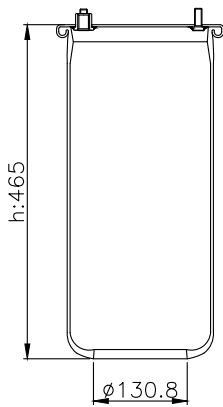

Product ID: 131322

Weight: 3,06 kg

QIP (pcs): 54

OEM Ref.

CROSS Ref.

Contitech

1889 N P02 (without piston)