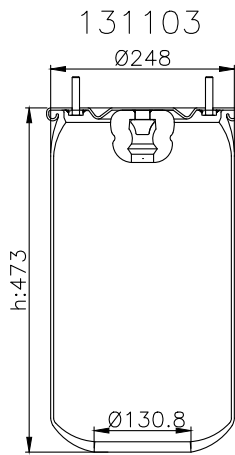

Product ID: 131103

Weight: 4,62 kg

QIP (pcs): 28

OEM Ref.

Volvo
1079 718
1075 363
20 452 136
20 554 759

CROSS Ref.

Contitech 4718 N P01 (without piston)
Firestone 1T17JBR-9.7
Firestone Part No W01-M58-8577
Goodyear 1R12-821
Goodyear Flex No 566-24-3-537
Blacktech RML 75829 C (without piston)
Airtech 34718 P