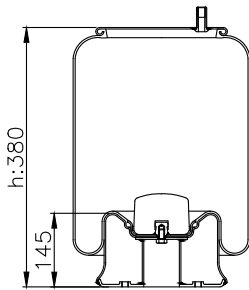

Product ID: 161086

Weight: 11,14 kg

QIP (pcs): 21

OEM Ref.

Samro	2500915
Mercedes	A 946 328 04 01
Hendrickson	HS 251087
Renault	5.010.557.164
R.O.R Meritor	MLF7061

CROSS Ref.

Firestone	1T17B-11
Firestone Part No	W01-M58-8747
	W01-M58-8629
Goodyear	1R13-150
	1R13-148
Goodyear Flex No	566-26-3-068
Phoenix	1DK 25-1
Vibracoustic	V 1DK 25-8747
Blacktech	RML 70081 C
Airtech	30081 C
Granning	15654
Gart	278.4.535/D278/D