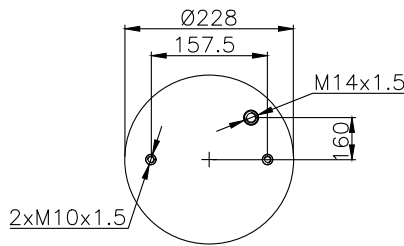

Product ID: 171079

Weight: 7,00 kg

QIP (pcs): 40

OEM Ref.

CROSS Ref.

Scania

1510249

Airtech

2B-301 / 113329