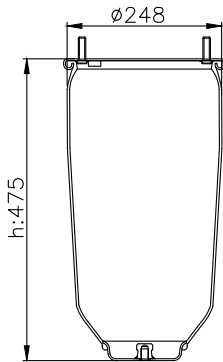

131129

210104

310006

Product ID: 131129

Weight: 5,33 kg

QIP (pcs): 38

OEM Ref.

R.O.R Meritor

21229214

CROSS Ref.

Firestone
Firestone Part No
Airtech
Granning
Blacktech

1T17DJ-7
W01-M58-8608 (without piston)
38608 CPP (without piston)
92605
RML 78608 CP