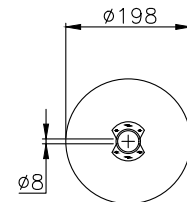

Product ID: 161288

Weight: 8,75 kg

QIP (pcs): 36

OEM Ref.

Volvo
20573312
3 171 693
3 178 706
3 195 240
20 573 312
3 171 693
3 178 706
3 195 240

CROSS Ref.

Contitech 6603 N P01
Goodyear 1R11-893
Goodyear Flex No 566-22-3-578
Blacktech RML 73312 C
Airtech 36312 C