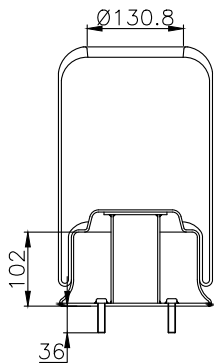

Product ID: 101078

Weight: 8,52 kg

QIP (pcs): 28

OEM Ref.

CROSS Ref.

Volvo

20 535 875

Phoenix
Goodyear
Goodyear Flex No

1 E 18 D (with piston)
9080 (with piston)
556-03-9080