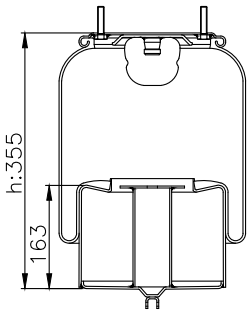

Product ID: 161222

Weight: 9,34 kg

QIP (pcs): 28

OEM Ref.

Volvo
20 554 760
20 580 705
21 961 472
20 479 800
20 452 142

CROSS Ref.

Contitech
Blacktech
Airtech
6612 N P01
RML 74760C
36760 P