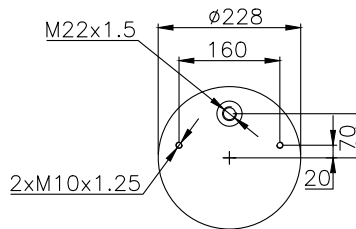

Product ID: 161180

Weight: 9,50 kg

QIP (pcs): 28

OEM Ref.

Viberti

128147111

CROSS Ref.

Goodyear
Goodyear Flex No
Airtech
CF Gomma

1R12-720
566-24-3-501
391210-01 C
1T 323-40 BG
97307