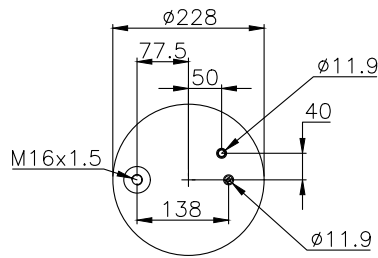

Product ID: 131189

Weight: 3,43 kg

QIP (pcs): 30

OEM Ref.

Scania
1434930
1932592

CROSS Ref.

Firestone
Firestone Part No
Airtech
Gart
1T15UR-9
W01-M58-8653 (without piston)
34930 P
C295/SC - 295.1.475/1