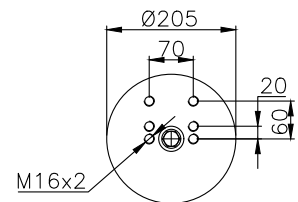

Product ID: 161025

Weight: 12,20 kg

QIP (pcs): 30

OEM Ref.

BPW
05.429.40.03.0 (30)
05.429.43.34.0
05.429.43.56.0
Wabco
951 811 702 0
951 811 700 0

CROSS Ref.

Firestone
Firestone Part No
Goodyear
Phoenix
Airtech
CF Gomma
Dunlop
Taurus
1T17D-8.3
W01-M58-8620
1R11-700
1 DK 21
3941 C
1TC 300-36 /204466
D11U30
UR 730-01 T