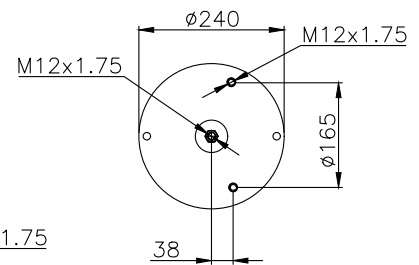

Product ID: 161514

Weight: 10,50 kg

QIP (pcs): 30

OEM Ref.

CROSS Ref.

Hendrickson
Iveco

HS508385
50418867

Vibracoustic

V1 D23 G-4WB