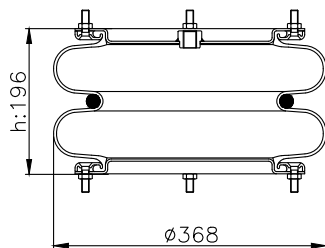

Product ID: 171127

Weight: 9,05 kg

QIP (pcs): 30

OEM Ref.

Weweler	USN510010DX
Granning	15821
Gigant	88 1205

CROSS Ref.

Contitech	FD 614-26 1/2 M10
Firestone	14.5x2
Firestone Part No	W01-R58-4064
Airtech	2B-370 / 113358
Dunlop	14 1/2x2 SP1556
Norgren	M/31142 (141/2x2)