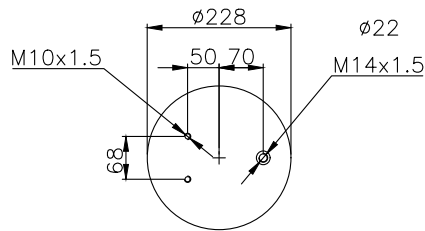

161332

210232

220575

Product ID: 161332

Weight: 7,88 kg

QIP (pcs): 30

OEM Ref.

Iveco 99458557
99468555
Neway M0557019/030
M0557020/031

CROSS Ref.

Firestone 1T 15 LP 6
Firestone Part No W01-M58-7313
Airtech 37313 CPP
Blacktech RML 77313 CP
Gart 306.1.420
D306/A