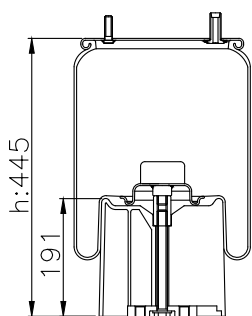

Product ID: 161194

Weight: 9,40 kg

QIP (pcs): 26

OEM Ref.

BPW

05.429.41.25.0 (30)

CROSS Ref.

Contitech
Goodyear Flex No
Blacktech

4941 N P02
566-22-3-500
RML 75052 CP