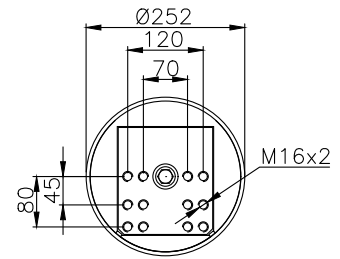

190503

Product ID: 161173

Weight: 13,72 kg

QIP (pcs): 18

OEM Ref.

BPW

05.429.43.51.0

CROSS Ref.

Firestone
Firestone Part No
Goodyear
Goodyear Flex No

1T66F10.8
W01-M58-8667
1R14-748
566-28-3-501