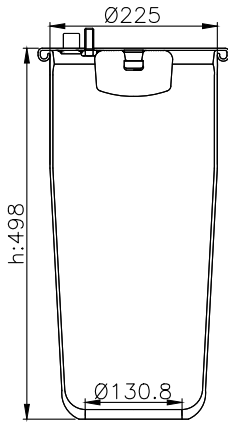

Product ID: 131059

Weight: 4,40 kg

QIP (pcs): 42

OEM Ref.

M.A.N
81.43601.0176
81.43601.0151

CROSS Ref.

Contitech 4882 N1 P01
4882 N1 P05
Firestone 1T17TWCR-8.0
Firestone Part No W01-M58-8355
Goodyear 1R10-702
Goodyear Flex No 566-20-3-502
Vibracoustic V1DF16-2 NP
Blacktech RML75993
Airtech 34882 P
CF Gomma 1TS260-32 / 207760
Gart C289/M- 289.0.512