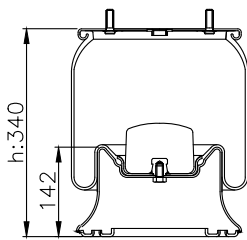

Product ID: 161028

Weight: 9,44 kg

QIP (pcs): 28

OEM Ref.

SAF
2.229.0007.00
3.229.0007.00
3.229.0007.01
3.229.0007.02

CROSS Ref.

Contitech 4004 N P05
Firestone 1T17BS-6
Firestone W01-M58-6366
Goodyear 1R11-706
Goodyear Flex No 566-22-3-503
Phoenix 1 DK 22 E-5
Vibracoustic V 1 DK 22 E-5
Blacktech RML 75115 C
Airtech 34004-05C
CF Gomma 1T300-33 / 97722
Gart 278.0.451 / D278 / S