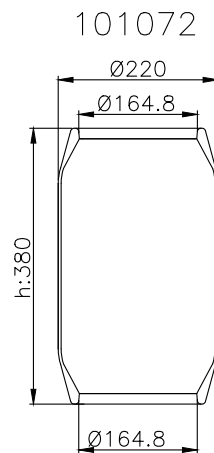

Product ID: 101072

Weight: 1,42 kg

QIP (pcs): 40

OEM Ref.

CROSS Ref.

Firestone
Firestone Part No

1R1K380300
W010950541