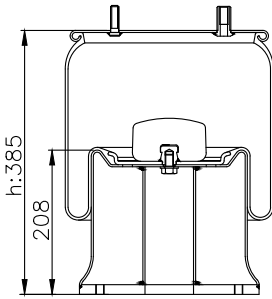

161177

Product ID: 161177

Weight: 16,92 kg

QIP (pcs): 18

OEM Ref.

Zorzi	1006552
Fruehauf	M001464
	UJB0129001
SMB	M001464
	M588762

CROSS Ref.

Firestone	1T19L-14
Firestone Part No	W01-M58-8762
Goodyear	1R13-732
Goodyear Flex No	566-26-3-518
Blacktech	RML 71304 C
Airtech	391304 C
CF Gomma	201840
	97393
Gart	D287/B - 187.4.581