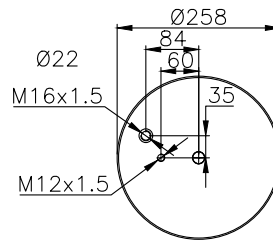

Product ID: 161324

Weight: 8,30 kg

QIP (pcs): 26

OEM Ref.

M.A.N

81.43600.6044

CROSS Ref.

Contitech
Blacktech
Airtech
Granning
CF Gomma
Gart

4885 N1 P02
RML 75996 C2
34885 C
94015
1TS 260-20 / 207764
289.1.410/C289/M1