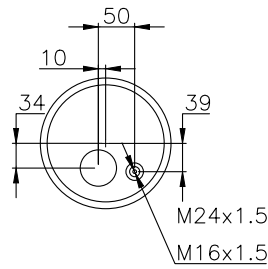

Product ID: 131292

Weight: 3,14 kg

QIP (pcs): 45

OEM Ref.

CROSS Ref.

Mercedes

A 942 320 70 21
A 942 320 24 21
A 942 320 16 21

Contitech
Airtech

4186 NP23 (without piston)
34186-23 C (without piston)