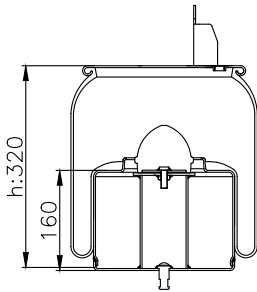

Product ID: 161515

Weight: 9,21 kg

QIP (pcs): 28

OEM Ref.

CROSS Ref.

Volvo

21 451173

Contitech

4580 N P02