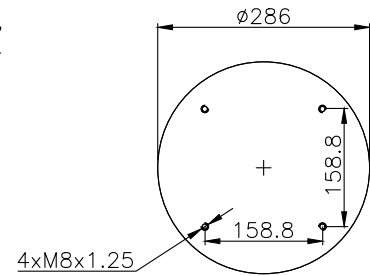

210204

Product ID: 171063

Weight: 6,60 kg

QIP (pcs): 48

OEM Ref.

Grannning	1218
Ridewell	1003587443C
Toughline	1218
Watson & Chalin	AS-0027
Gigant	196071

CROSS Ref.

Firestone	22.5x2
Phoenix	SP 2B 34R
Airtech	2B-355 / 113450