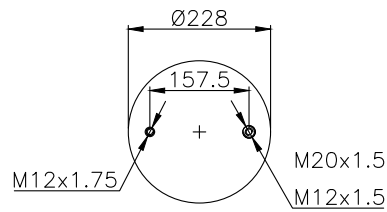

Product ID: 161266

Weight: 11,33 kg

QIP (pcs): 30

OEM Ref.

Samro

H2500425

CROSS Ref.

Contitech
Firestone
Firestone Part No.
Goodyear
Goodyear Flex No
Phoenix
Airtech

Dunlop
Blacktech

4159 N P03
1T15M-9
W01-M58-7548
1R12-701
566-24-3-501
1 DK 23 L-27
34159-01 C
34159-02 C
PNP 31137 00 00
RML 75260 C3