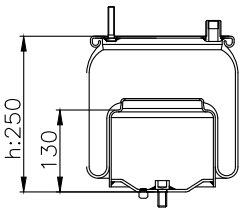

Product ID: 161376

Weight: 5,50 kg

QIP (pcs): 46

OEM Ref.

Volvo

CROSS Ref.

21 224 571