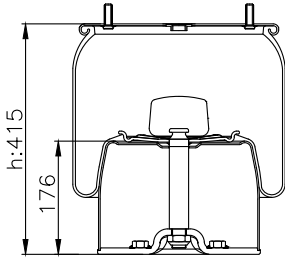

161001

210028

190027

Product ID: 161001

Weight: 17,06 kg

QIP (pcs): 18

OEM Ref.

R.O.R Meritor MLF7105
Gigant 166525