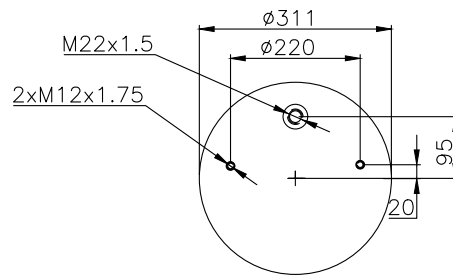

210028

Product ID: 161442

Weight: 15,34 kg

QIP (pcs): 27

OEM Ref.

CROSS Ref.

Gigant

3653
166263

-