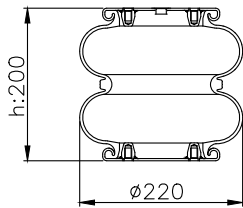

171006

210009

210040

Product ID: 171006

Weight: 2,90 kg

QIP (pcs): 120

OEM Ref.

Floor	13586
ROR- Meritor	2122 1395
	2122 2663
Granning	1371
	15603
Hendrickson	NA 1827
Weweler	US06910F