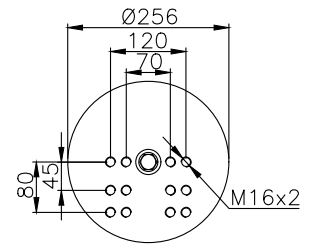

190001

Product ID: 161170

Weight: 15,74 kg

QIP (pcs): 20

OEM Ref.

BPW
05.429.41.311
05.429.41.221

CROSS Ref.

Goodyear
Goodyear Flex No
Blacktech
1R14-724 / D14B37
566-28-3-505
RML 75992 C