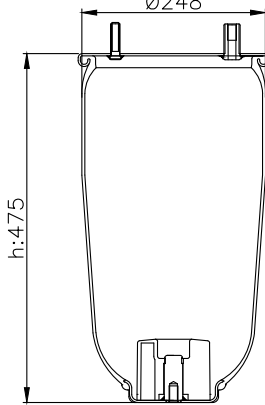

131024

Ø248