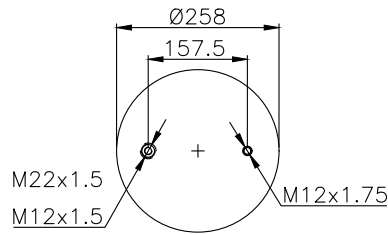

Product ID: 161399

Weight: 6,80 kg

QIP (pcs): 38

OEM Ref.

Fruehauf M078580
Neway 90557233

CROSS Ref.

Contitech 4157 N P03
Goodyear 1R11-881
Goodyear Flex No 566-22-3-521
Blacktech RML75268CP3