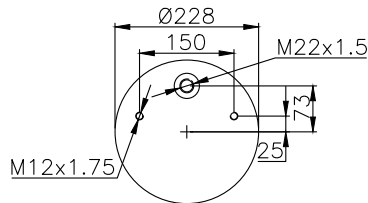

Product ID: 161045

Weight: 6,84 kg

QIP (pcs): 39

OEM Ref.

Mercedes	A 946 328 14 01
Weweler	US 07364
	US 06287
R.O.R Meritor	2122 1307
Jost	JAS 30 105 014 01

CROSS Ref.

Contitech	4157 N P14
Firestone	1T15MPW-7
Firestone Part No	W01-M58-6297
Goodyear	1R11-111
Phoenix	1 DK 21 A-4
Airtech	34157 CPP
Dunlop	00980A-AP
CF Gomma	207463
Blacktech	RML 75268 CP14
Gart	294.2.454/C294 D