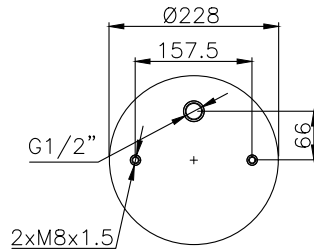

210267

Product ID: 171138

Weight: 4,96 kg

QIP (pcs): 40

OEM Ref.

CROSS Ref.

-

Firestone
Airtech

22
2B-301 / 113307