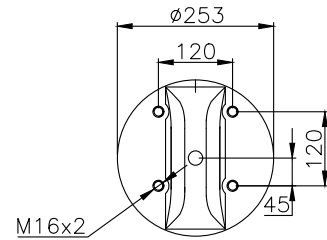

161001

210028

190027

Product ID: 161001

Weight: 17,06 kg

QIP (pcs): 18

OEM Ref.

R.O.R Meritor MLF7105
Gigant 166525