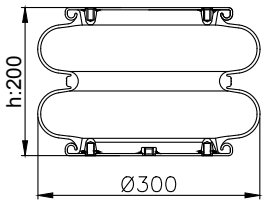

Product ID: 171003

Weight: 5,67 kg

QIP (pcs): 40

OEM Ref.

CROSS Ref.

-

Firestone
Firestone Part No
Vibracoustic

22
W01M58 6875
21226068