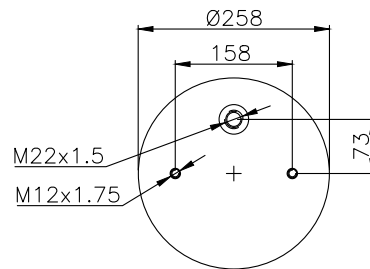

210015

Product ID: 131250

Weight: 5,26 kg

QIP (pcs): 44

OEM Ref.

CROSS Ref.

S.A.F

4.284.3003.01

Contitech
Firestone
Firestone
Goodyear
Phoenix
Airtech
Dunlop

4004 N P02
1T17BS-6
W01-M58-0919
1R11-705
1DK 22 E-5 NP
34004 P
D12U13