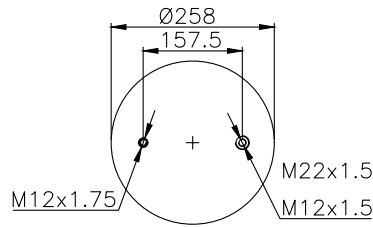

161043

210008

220510

Product ID: 161043

Weight: 7,23 kg

QIP (pcs): 38

OEM Ref.

Weweler
US 07074C
US 07074 P
US 08840