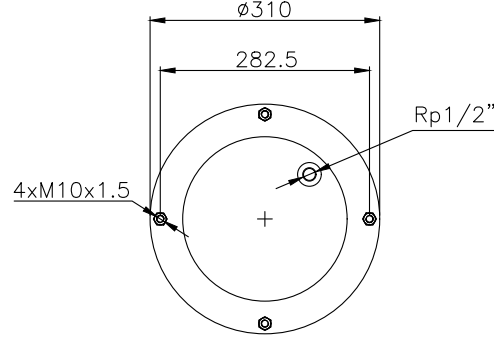

171160

215015

215013

Product ID: 171160

Weight: 9,06 kg

QIP (pcs): 30

OEM Ref.

Granning
Fruehauf

15882
J40 108 M08 A05

CROSS Ref.

Contitech
Firestone
Airtech
Dunlop

FD 614-26 / 66013
14.5x2
2B-370 / 113359
SP 1998