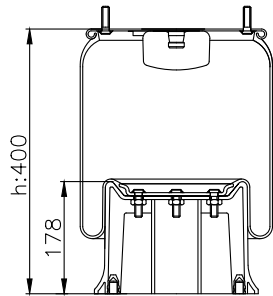

Product ID: 161014

Weight: 8,93 kg

QIP (pcs): 22

OEM Ref.

CROSS Ref.

Contitech	813 MB (composite piston)
Firestone	1T19L-11
Firestone Part No	W01-M58-6339
Goodyear	1R14-711
Phoenix	1 D 28 B-2
Blacktech	RML 7924 CP
Airtech	3813 CPP
CF Gomma	1T 19E-2
	87408
Dunlop	PNP311770000
	D13B19
Taurus	KR 622-26