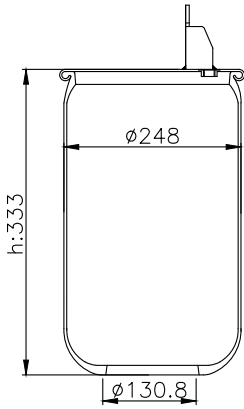

Product ID: 131373

Weight: 4,47 kg

QIP (pcs): 45

OEM Ref.

Volvo 21 451172
Volvo 21 451173

CROSS Ref.

Contitech 4580 N P01 (without piston)
4580 N P02 (without piston)