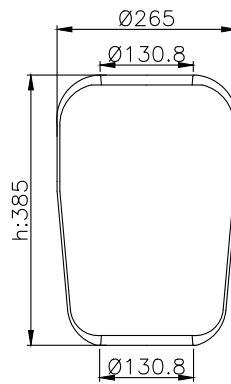

101016

Product ID: 101016

Weight: 1,80 kg

QIP (pcs): 80

OEM Ref.

Mercedes A 363 328 02 01

CROSS Ref.

Contitech	757 N
Firestone	1R2A380-305
Firestone Part No	W01-095-0212
Goodyear	9077 / D12S20
Phoenix	1F 26 C
Vibracoustic	V1F26C
Blacktech	RL9868
Airtech	3757
Granning	16018