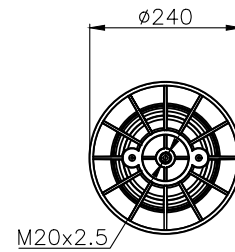

Product ID: 161332

Weight: 7,88 kg

QIP (pcs): 30

OEM Ref.

Iveco 99458557
99468555
Neway M0557019/030
M0557020/031

CROSS Ref.

Firestone 1T 15 LP 6
Firestone Part No W01-M58-7313
Airtech 37313 CPP
Blacktech RML 77313 CP
Gart 306.1.420
D306/A