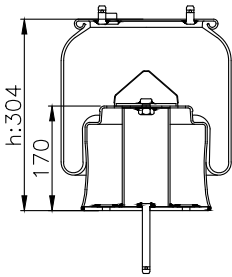

Product ID: 161084

Weight: 7,91 kg

QIP (pcs): 30

OEM Ref.

Scania 1440304
470922
R.O.R Meritor MLF7142

CROSS Ref.

Firestone 1T15LR-4
Firestone Part No W01-095-0424
Goodyear 1R11-829
Goodyear Flex No 566-22-3-545
Phoenix 1 DF 20 A-3
Blacktech RML 70304 C
Airtech 330304 C
Dunlop 01399A-AP
01397A-AP
Granning 92505
Gart 2971.430 / D297/B