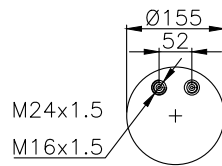

Product ID: 161063

Weight: 6,44 kg

QIP (pcs): 36

OEM Ref.

Mercedes A 942 320 02 21
A 942 320 50 21
A 942 320 29 21
R.O.R Meritor MLF7109

CROSS Ref.

Contitech 4390 N P22
4390 N P01
Firestone 1R7Z-440-290
Firestone Part No W01-M58-8513
Goodyear 9506 / D12T11
Phoenix 1 KF 21-22
Blacktech RML 95401 C22
Airtech 34390-22 C
Granning 93916
CF Gomma 1VS 285-30/ 207766
Gart 304.1441 / C 304