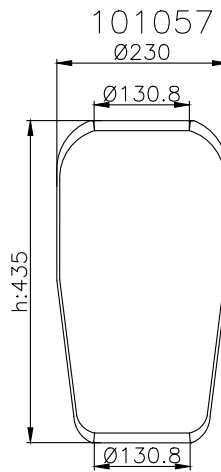

Product ID: 101057

Weight: 1,85 kg

QIP (pcs): 40

OEM Ref.

Evo Bus
Mercedes
A 628 323 00 92
A 628 323 00 92

CROSS Ref.

Contitech
Phoenix
Vibracoustic
Blacktech
Airtech
CF Gomma
946 N
1F 20 C
V1F 21 C
RL 9057
3946
1SC 290-28
207725