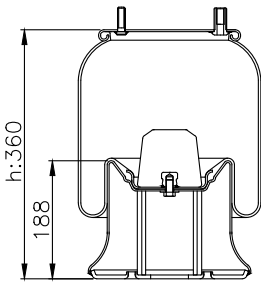

Product ID: 161059

Weight: 13,33 kg

QIP (pcs): 28

OEM Ref.

Viberti 128 147 109
Wabco 951 811 003 0

CROSS Ref.

Contitech 4159 N P05
Firestone 1T15M-9
Firestone W01 M58 0736
Airtech 34159 C