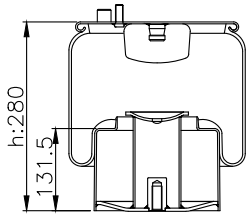

Product ID: 161384

Weight: 9,25 kg

QIP (pcs): 28

OEM Ref.

M.A.N

81.43600.6041

CROSS Ref.

Contitech
Firestone
Firestone Part No
Goodyear
Goodyear Flex No
Blacktech
Airtech
Gart

4884 N1 P07
1T17JBR-8.0
W01-M58-8359
1R11-885
566-22-3-540
RML 75995 C7
34884-07 C
289.1513/C289/M