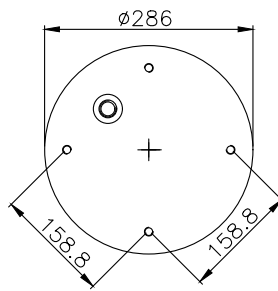

Product ID: 131003

Weight: 6,52 kg

QIP (pcs): 22

OEM Ref.

Battaglino	22111400
DAF	0 067 452
R.O.R Meritor	21215633
	21122239

CROSS Ref.

Contitech	811 M16
Firestone	1T19L-11
Airtech	3811-02 P
Dunlop	D14B51