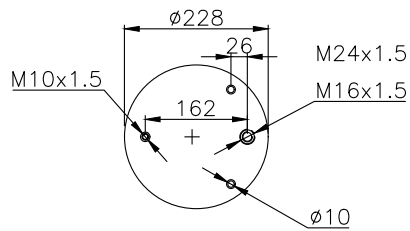

Product ID: 161373

Weight: 6,95 kg

QIP (pcs): 38

OEM Ref.

CROSS Ref.

Volvo

22 058 737
21 224 745

Contitech
Airtech

4560 N P02
34560 C