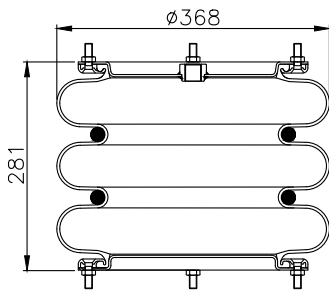

171124

Product ID: 171124

Weight: 10,94 kg

QIP (pcs): 20

OEM Ref.

Granning 15827

CROSS Ref.

Contitech	FT 614-36 1/2 M10
Firestone	14x3,5
Firestone Part No	W01-R58-4065
Goodyear	10"x3 SP1539
Airtech	3B-370 / 115103
Dunlop	14 1/2 x 3 RE