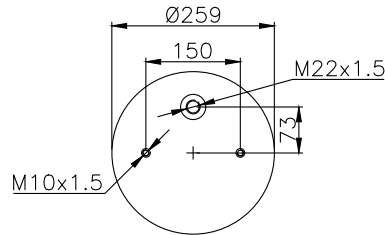

Product ID: 161053

Weight: 7,20 kg

QIP (pcs): 28

OEM Ref.

Schmitz	014 892
	750 999
Weweler	US 06285
Scania	2198334

CROSS Ref.

Contitech	4158 N P03
Firestone	1T15MPW9
Firestone Part No	W01-M58-8185
Goodyear	11R12-749
Goodyear Flex No	566-24-3-510
Phoenix	1 DK 20 B-1
Vibracoustic	V1DK20B-1
Blacktech	RML 75269 CP
Airtech	34158 CPP
Granning	15657
Dunlop	D12B22
Gart	278.1530
	278. 1530/1
	D278/H/S