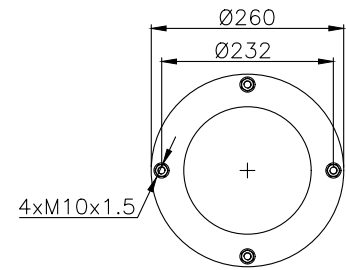

171050

215002

Product ID: 171050

Weight: 8,55 kg

QIP (pcs): 30

OEM Ref.

CROSS Ref.