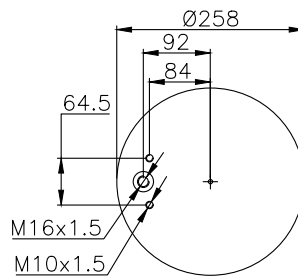

210016

Product ID: 131034

Weight: 4,59 kg

QIP (pcs): 44

OEM Ref.

Volvo
1076 594
20 554 755

CROSS Ref.

Contitech	4713 N P02
Firestone	1T17BR-8
Firestone Part No	W01-M58-9706
Goodyear	1R12-762
Goodyear Flex No	566-24-3-513
Vibracoustic	V1DF22C-1
Blacktech	RML75824C
Airtech	34713 P
CF Gomma	1TS 300-28 /206778
Dunlop	D12U24
Gart	C293V / 293.1460