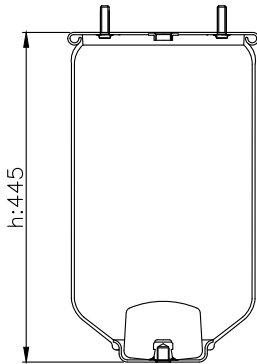

Product ID: 131016

Weight: 4,99 kg

QIP (pcs): 44

OEM Ref.

S.A.F 4.284.3003.01

CROSS Ref.

Contitech
Goodyear
Phoenix
Vibracoustic
Airtech
Dunlop
Gart
4004 N P02
1R11-705
1DK 22 E-5 NP
V1DK 22 E-5 NP
34004 P
S12U13
D278/S
278.0.451