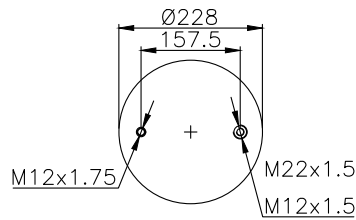

Product ID: 161395

Weight: 6,51 kg

QIP (pcs): 30

OEM Ref.

R..O.R Meritor 21222442
Weweler US 07074F

CROSS Ref.

Contitech 4157 N P09
Firestone 1T15MPW-7
Firestone Part No W01-M58-7074
Goodyear 1R11-761
Goodyear Flex No 566-22-3-521
Vibracoustic VIDK21A-31
Phoenix 1DK 21 A-31
Airtech 39002-A3 CPP 90
CF Gomma 1TC 300-38 / 205598
Dunlop 00980B