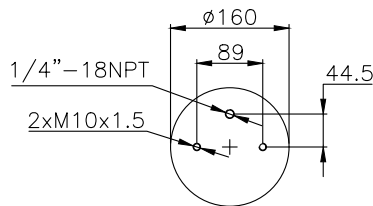

Product ID: 171058

Weight: 3,00 kg

QIP (pcs): 100

OEM Ref.

Granning	15670
Meritor	21221356
Toughline	15670
Weweler	US 07394F

CROSS Ref.

Contitech	FD 200-25
Firestone	20C
Firestone Part No	W01 M58 7679
Goodyear	2B 9-269
Goodyear Flex No	578-92-3-206
Airtech	2B-225 / 113010
Dunlop	S0 9280
Gart	T291/2B - 291.2.260