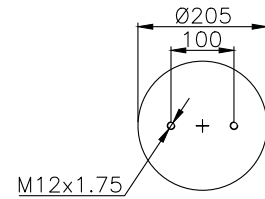

Product ID: 161044

Weight: 5,34 kg

QIP (pcs): 39

OEM Ref.

Wabco

951 811 106 0

CROSS Ref.

Contitech
Firestone
Firestone Part No
Airtech

4157 N P05
1T15MPW-7
W01-M58-7074
39002 A3 CPP