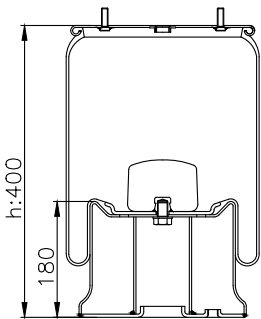

Product ID: 161181

Weight: 12,65 kg

QIP (pcs): 22

OEM Ref.

Bartoletti	91101891
Battaglino	91101892
Cardi	58050700
Omar	11804
Rolfo	112060
Viberti	128147102
Zorzi	1006553

CROSS Ref.

Firestone	1T19L-11
Firestone Part No	W01-M58-6361
Goodyear	1R14-706
Goodyear Flex No	566-28-547
CF Gomma	1T19E-2
	93762
Gart	D277/2F
	277.2.500