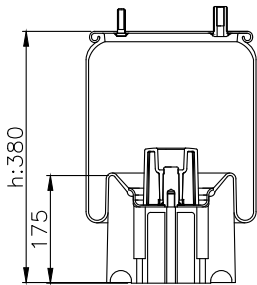

Product ID: 161050

Weight: 7,01 kg

QIP (pcs): 38

OEM Ref.

Fruehauf	UJB 0975
SMB	M060924
ACERBI	128140028
	800449526

CROSS Ref.

Contitech	4157 N P10
Firestone	1T15MPW-7
Firestone Part No	W01-M58-6315
Goodyear	1R11-772
Goodyear Flex No	566-22-3-521
Phoenix	1 DK 20 A-51
Vibracoustic	V1DK20A-51
Blacktech	RML 75268 CP10
Airtech	34157-10 CPP
CF Gomma	206925
	1T300-38
Gart	C294 / 294.1.450