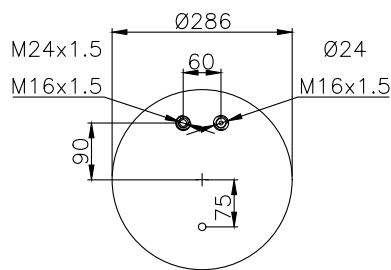

Product ID: 131038

Weight: 7,92 kg

QIP (pcs): 27

OEM Ref.

Renault V.I

5.010.294.308.C
5.011.239.971

CROSS Ref.

Contitech
Goodyear
Goodyear Flex No
Blacktech
Airtech
Gart

4911 N P03 (without piston)
1R13-714
566-26-3-505
RML 75022C3
34911 P
D287/E - 2871.540