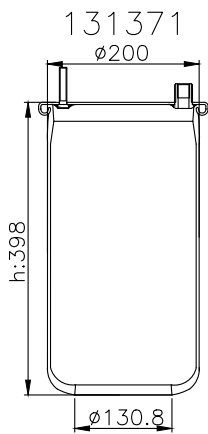

210304

Product ID: 131371

Weight: 3,07 kg

QIP (pcs): 50

OEM Ref.

Volvo

21 224 571

CROSS Ref.