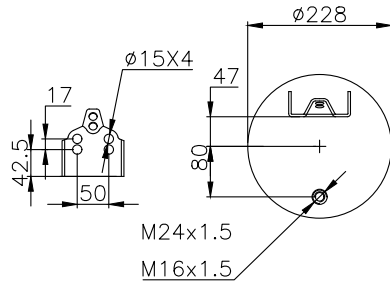

Product ID: 161083

Weight: 7,18 kg

QIP (pcs): 30

OEM Ref.

Volvo
20 375 227
20 456 154
20 531 986
20 427 801
20 582 209
21 961 443
21 961 443
20 427 805
20 427 804

CROSS Ref.

Contitech 6606 N P01
Firestone 1T15LNR-3
Firestone Part No W01-M58-8477
Goodyear 1R11-848
Goodyear Flex No 566-22-3-553
Phoenix 1 DF 20 E-1
Vibracoustic VIDF20A-1
Blacktech RML 77804 C
Airtech 37804 P
Granning 93910
Gart 2941.340/ C294/VA