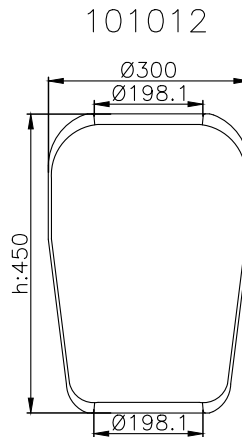

Product ID: 101012

Weight: 2,55 kg

QIP (pcs): 22

OEM Ref.

CROSS Ref.

M.A.N	81.436.010.056 / 81.436.010.057 / 81.436.010.058 / 81.436.010.076 / 81.436.010.079 / 81.436.010.082 / 81.436.010.084 / 81.436.010.091 / 81.436.010.114 / 81.436.010.116	Contitech	727 N
Van - Hool	624319-640	Firestone	1R2D460-360
VDL Bus	0 638 148	Firestone Part No	W01-095-0191
Volvo	1134 446	Goodyear	8117 / d13S04
DAF	0 638 148	Phoenix	1F 32 A
Gigant	196043	Vibracoustic	V1F32A
		Blacktech	RL9838
		Airtech	3727
		Dunlop PNP	30642 01 00
		Granning	15700
		CF Gomma	1SC360-34 / 92575
		Gart	292.0.450/C292/D