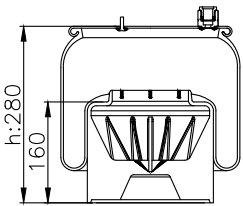

Product ID: 161409

Weight: 6,18 kg

QIP (pcs): 28

OEM Ref.

CROSS Ref.

Mercedes

A 960 320 00 57
A 960 320 70 21

Contitech

6122 N P46