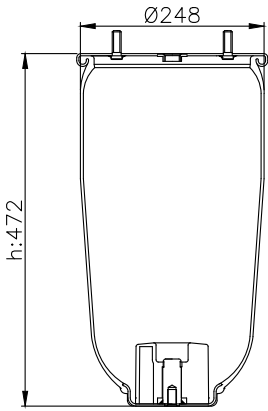

131026

210006

310010

Product ID: 131026

Weight: 5,00 kg

QIP (pcs): 38

OEM Ref.

CROSS Ref.