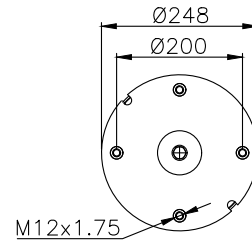

Product ID: 161329

Weight: 13,70 kg

QIP (pcs): 28

OEM Ref.

Scania
1314905
1865753
1327144

CROSS Ref.

Firestone
Firestone Part No
Goodyear
Goodyear Flex No
Vibracoustic
Blacktech
Airtech
1T15M-9
W01-M58-7348
1R12-713
566-24-3-501
V1DK 23 L-42
RML 77308 CP
34159-11 C