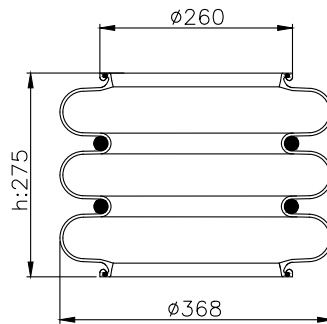

Product ID: 171126

Weight: 5,06 kg

QIP (pcs): 30

OEM Ref.

Granning 15827

CROSS Ref.

Firestone FT 614-36 S
Airtech 3B-370
116100
Dunlop 14 1/2 x 3 SP 2007
(14 1/2xRE)