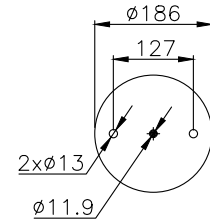

Product ID: 161314

Weight: 7,80 kg

QIP (pcs): 22

OEM Ref.

Scania 1726240

CROSS Ref.

Contitech	6710 N P03
Goodyear	1R11-834
Goodyear Flex No	566-22-3-545
Phoenix	1 DF 20 A-5
Blacktech	RML 76240 C
Airtech	331240 C
Gart	297.1.430/1 / D297/B