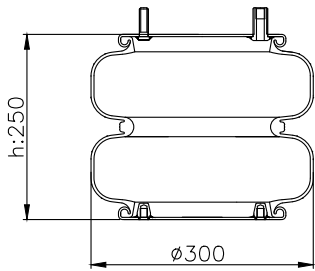

Product ID: 171109

Weight: 5,22 kg

QIP (pcs): 40

OEM Ref.

Kassbohrer 4.731.006.000
Terberg T21060123
Wiljhuizen 33.86

CROSS Ref.

Phoenix 2B 22 RA
Vibracoustic V2B22RA
CF Gomma T22