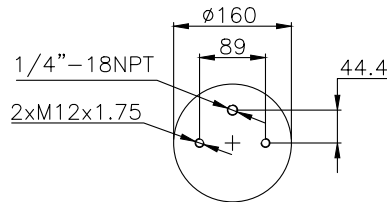

Product ID: 171056

Weight: 3,38 kg

QIP (pcs): 105

OEM Ref.

Jost AD0076
Suspentech ST853

CROSS Ref.

Firestone Part No 20 T3 095.0313
Goodyear Flex No 556 2 2 8521
Airtech 2B-220 / 113474