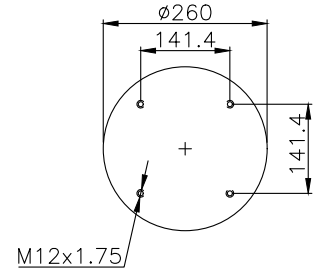

Product ID: 161008

Weight: 11,55 kg

QIP (pcs): 22

OEM Ref.

CROSS Ref.

Battaglino
R.O.R Meritor

2211400
212 222 39

Airtech

3811-05 C