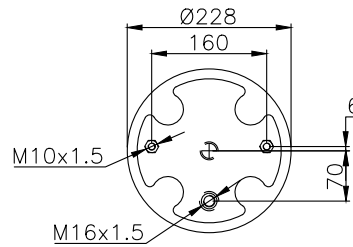

210112

Product ID: 131314

Weight: 4,89 kg

QIP (pcs): 45

OEM Ref.

Volvo
20 554 760
20 580 705
21 961 472
20 479 800
20 452 142

CROSS Ref.

Contitech
Blacktech
Airtech
6612 N P01 (without piston)
RML 74760C
36760 P