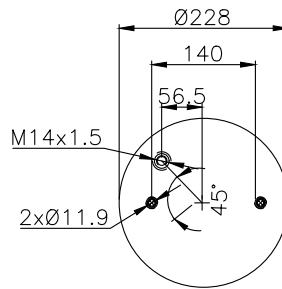

131347

210042

Product ID: 131347

Weight: 2,85 kg

QIP (pcs): 45

OEM Ref.

Scania	1440305
	492680
	1440859
R.O.R Meritor	MLF7143

CROSS Ref.

Firestone	1T15LR-4
Firestone Part No	W01-095-0481
Goodyear	1R11-830
Goodyear Flex No	566-22-3-545
Phoenix	1DF 20 A-2
Vibracoustic	V1DF 20 C-2
Blacktech	RML 70305 C
Airtech	330305 C