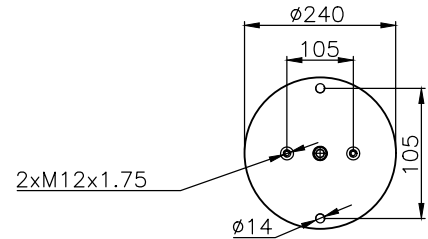

161396

210086

220149

Product ID: 161396

Weight: 9,00 kg

QIP (pcs): 45

OEM Ref.

Scania
1394997
1314903
1402423
1865759
255295

CROSS Ref.

Contitech 6705 N P01
Firestone 1T15LP-3
Firestone Part No W01-M58-6251
Goodyear 1R11-826
Goodyear Flex No 566-22-3-543
Phoenix 1 DK 18 A-1
Blacktech RML 76251 C
Airtech 36251 C
Granning 15619
Gart 306.2.320
D306