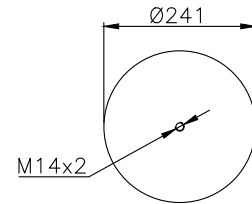

Product ID: 161319

Weight: 10,67 kg

QIP (pcs): 26

OEM Ref.

Hendrickson
BMC

HS 507922 /P
57RS308887

CROSS Ref.

Vibracoustic
Blacktech
Airtech

V1DK27-B1
RML 78887 C
30721 C