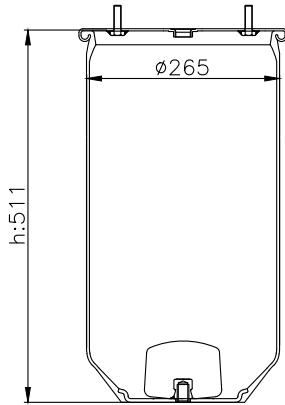

Product ID: 131141

Weight: 6,20 kg

QIP (pcs): 30

OEM Ref.

CROSS Ref.

Bartoletti	91619011
	91619005
Cardi	58050700
Omar	11804
Rolfo	112060
	112064
Viberti	128147117
	128147102
Zorzi	1006554

Phoenix	1 DK 28 B-7 (without piston)
Vibracoustic	V 1 DK 28 B-7 (without piston)
Airtech	391318C (without piston)
CF Gomma	1T19E-2
Dunlop	D13B18
	D12B12
Gart	D277/2F - 287/A-287/B
	277.2.500 - 287.2.510- 287.2.580