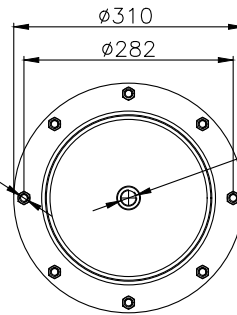

171125

215028

215019

8xM10X1.5

M22x1.5

8xM10X1.5

Product ID: 171125

Weight: 12,16 kg

QIP (pcs): 20

OEM Ref.

CROSS Ref.

Granning
Weweler

15832
USN 510018KD

Contitech
Airtech
Dunlop

FT 614-36S / 68044
3B-370 HYD / 115100
SP 2007 (14 1/2 X 3 RE)