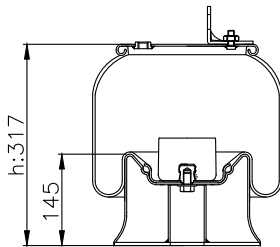

Product ID: 161469

Weight: 10,34 kg

QIP (pcs): 30

OEM Ref.

Iveco
Hendrickson

504108867
HS508385

CROSS Ref.

Airtech
Blacktech

38439 C
RML 78385 C