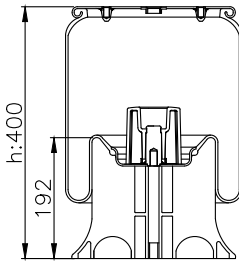

Product ID: 161047

Weight: 7,10 kg

QIP (pcs): 28

OEM Ref.

Scania 2198333
Weweler US 06316
Schmitz 751 065

CROSS Ref.

Contitech 4157 N P06
Firestone 1T15MPW-7
Firestone Part No W01-968-6136
W01-968-8186
Goodyear 1R11-764
Goodyear Flex No 566-22-3-521
Phoenix 1DK 20 A-1
Airtech 38186 CPP
Blacktech RML 75268 CP6
Gart C294 / 294.1.451