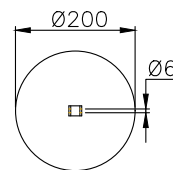

Product ID: 161064

Weight: 8,94 kg

QIP (pcs): 36

OEM Ref.

Volvo
1076 594
20 554 755

CROSS Ref.

Contitech 4713 N P02
Firestone 1T17BR-8
Firestone Part No W01-M58-9706
Goodyear 1R12-762
Goodyear Flex No 566-24-3-513
Vibracoustic VIDF22C-1
Blacktech RML75824C
Airtech 34713 P
CF Gomma 1TS 300-28 /206778
Dunlop D12U24
Gart C293V / 293.1460