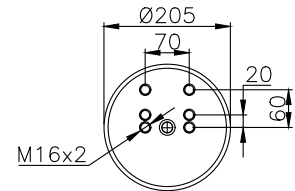

Product ID: 161026

Weight: 9,50 kg

QIP (pcs): 33

OEM Ref.

Schmitz 015 502
017 109
BPW 05.429.43.20.0
Scania 2338887
Mercedes A 942 320 01 21
A 942 320 49 21
A 942 320 28 21

CROSS Ref.

Contitech 941 MB P30
Firestone 1T17J-10.3
Firestone Part No W01-M58-8616
Goodyear 1R11-743
Goodyear Flex No 566-22-3-500
Phoenix 1 DK 21-2
Vibracoustic V1DK21Y1
Blacktech RML 7052 CP
Airtech 3941-01 CPP
Dunlop 00936A-AP
Granning 16918
CF Gomma 206356 / 1TC 300-36
Gart 293.2.512 / C293