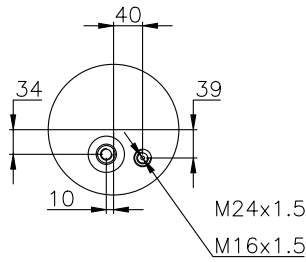

Product ID: 131167

Weight: 3,50 kg

QIP (pcs): 33

OEM Ref.

Mercedes
A 942 320 23 21
A 942 320 69 21

CROSS Ref.

Contitech
4183 N P26
4183 N P24 (without piston)
Airtech
34183-24 P