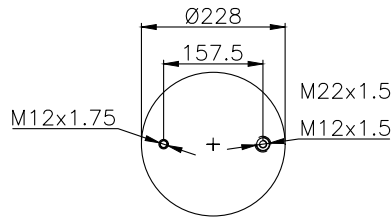

Product ID: 161044

Weight: 5,34 kg

QIP (pcs): 39

OEM Ref.

Wabco

951 811 106 0

CROSS Ref.

Contitech
Firestone
Firestone Part No
Airtech

4157 N P05
1T15MPW-7
W01-M58-7074
39002 A3 CPP