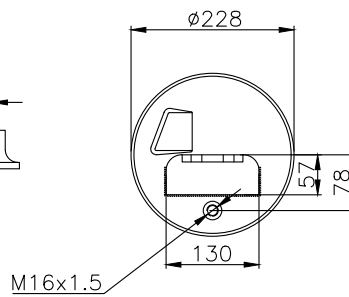

Product ID: 131288

Weight: 4,34 kg

QIP (pcs): 54

OEM Ref.

CROSS Ref.

Iveco

41270463
41031243
41214058
41214814

Firestone
Firestone Part No
Airtech

1T 15 LNR 4.5
W01 M58 8662 (without piston)
36687 CPP (without piston)