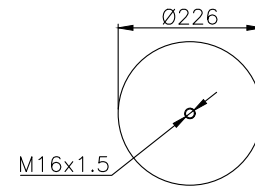

Product ID: 161167

Weight: 8,20 kg

QIP (pcs): 25

OEM Ref.

Mercedes A 946 320 03 21
A 946 320 37 21
R.O.R. Meritor MLF7165

CROSS Ref.

Contitech 4737 N P21
Goodyear 9523
Goodyear Flex No 556-03-9075
Blacktech RML95848C21
Airtech 34737-01C
Dunlop D13T04