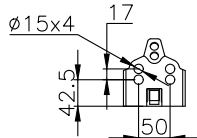

Contitech 7802 M (without piston)
Airtech 37805 C (without piston)

161259

210041

220093

Product ID: 161259

Weight: 6,35 kg

QIP (pcs): 30

OEM Ref.