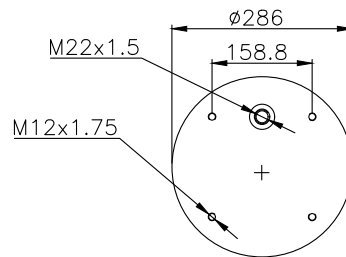

210010

Product ID: 161014

Weight: 8,93 kg

QIP (pcs): 22

OEM Ref.

CROSS Ref.

Contitech	813 MB (composite piston)
Firestone	1T19L-11
Firestone Part No	W01-M58-6339
Goodyear	1R14-711
Phoenix	1 D 28 B-2
Blacktech	RML 7924 CP
Airtech	3813 CPP
CF Gomma	1T 19E-2
	87408
Dunlop	PNP311770000
	D13B19
Taurus	KR 622-26