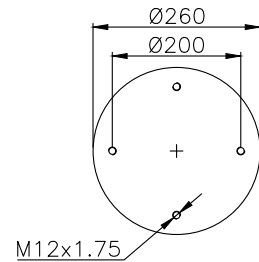

Product ID: 161055

Weight: 7,63 kg

QIP (pcs): 28

OEM Ref.

Fruehauf
R.O.R Meritor

UJA 0894-001
2121 5891

CROSS Ref.

Contitech

Firestone
Firestone Part No

Goodyear
Phoenix
Airtech
CF Gomma
Dunlop

4159 N P14
4159 N P06
1T15M-9
W01-M58-7548
W01-358-8853
1R12-760
1DK 21B-4
34159-10 CPP
1T323-40 / 204124
PNP311370000