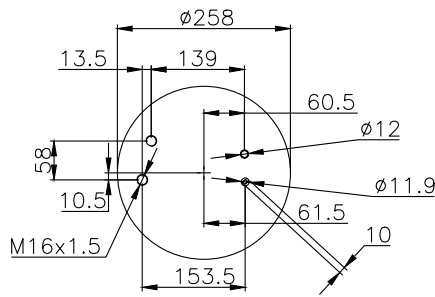

210142

Product ID: 131190

Weight: 4,30 kg

QIP (pcs): 26

OEM Ref.

Scania 1434933

CROSS Ref.

Firestone
Firestone
Airtech
1T28HR-8
W01-M58-8633 (without piston)
34933 P