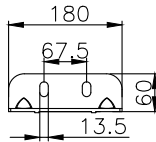

Product ID: 161469

Weight: 10,34 kg

QIP (pcs): 30

OEM Ref.

Iveco
Hendrickson

504108867
HS508385

CROSS Ref.

Airtech
Blacktech

38439 C
RML 78385 C