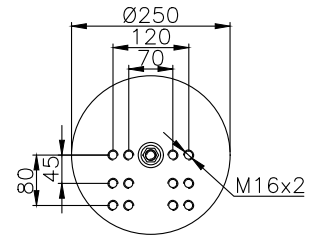

Product ID: 161174

Weight: 12,86 kg

QIP (pcs): 18

OEM Ref.

CROSS Ref.