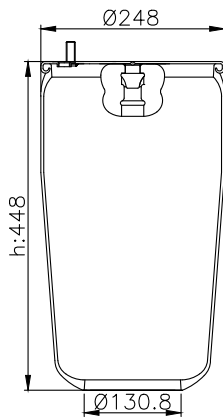

Product ID: 131034

Weight: 4,59 kg

QIP (pcs): 44

OEM Ref.

Volvo
1076 594
20 554 755

CROSS Ref.

Contitech	4713 N P02
Firestone	1T17BR-8
Firestone Part No	W01-M58-9706
Goodyear	1R12-762
Goodyear Flex No	566-24-3-513
Vibracoustic	V1DF22C-1
Blacktech	RML75824C
Airtech	34713 P
CF Gomma	1TS 300-28 /206778
Dunlop	D12U24
Gart	C293V / 293.1460