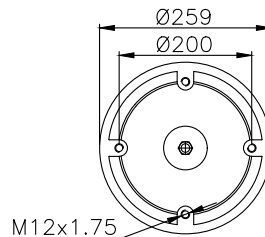

Product ID: 161357

Weight: 9,71 kg

QIP (pcs): 26

OEM Ref.

Fruehauf	UJA 0894-001
ROR	2121 5762
	2121 5891
	2122 6039

CROSS Ref.

Contitech	4159 N P14
Firestone	1T15M9
Firestone Part No	W01-M58-7548
Goodyear	1R12-701
Phoenix	1DK23L27
Airtech	34159-04 KALU
Gart	D278H