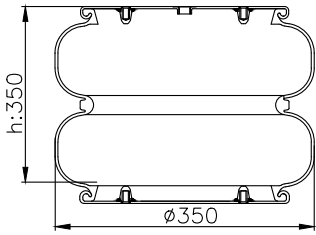

201336

Product ID: 171224

Weight: 6,60 kg

QIP (pcs): 48

OEM Ref.

CROSS Ref.

171104

210035