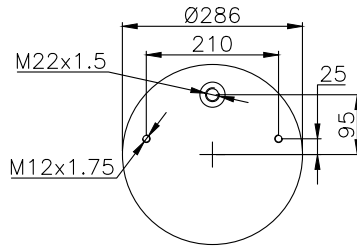

161034

210004

220527

Product ID: 161034

Weight: 9,54 kg

QIP (pcs): 22

OEM Ref.

Saf Holland	3.229.0031.00
	3.229.2131.00
	3.229.2231.00
	3.229.2431.00
	2923V
Schmitz	751 082
Scania	1723280