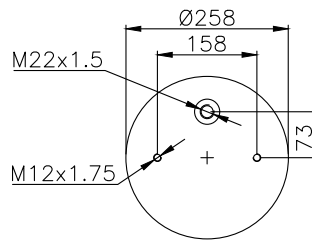

Product ID: 161028

Weight: 9,44 kg

QIP (pcs): 28

OEM Ref.

SAF
2.229.0007.00
3.229.0007.00
3.229.0007.01
3.229.0007.02

CROSS Ref.

Contitech 4004 N P05
Firestone 1T17BS-6
Firestone W01-M58-6366
Goodyear 1R11-706
Goodyear Flex No 566-22-3-503
Phoenix 1 DK 22 E-5
Vibracoustic V 1 DK 22 E-5
Blacktech RML 75115 C
Airtech 34004-05C
CF Gomma 1T300-33 / 97722
Gart 278.0.451 / D278 / S