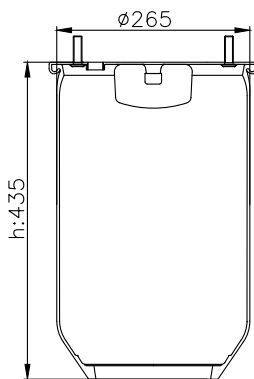

131002

210010

Product ID: 131002

Weight: 4,90 kg

QIP (pcs): 24

OEM Ref.

M.A.N	81436010042
R.O.R	2120 8082 (service assembly)
	2121 5632 (service assembly)
SAF	2918 (service assembly)

CROSS Ref.

Contitech	810 MB/O
Firestone	1T19L-7
Firestone Part No	W01-095-7237
Goodyear	1R14-868
Goodyear Flex No	566-28-3-548
Phoenix	1D 28 A-5 NP
Vibracoustic	V1D28A-5 NP
Blacktech	RML7921
Airtech	3810 P
Dunlop	PNP307520000