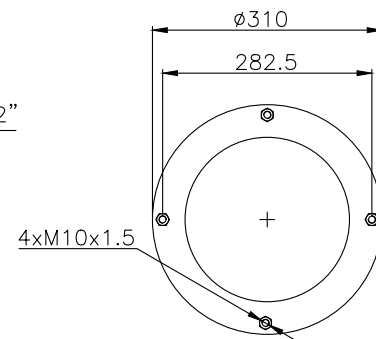

171160

215015

215013

Product ID: 171160

Weight: 9,06 kg

QIP (pcs): 30

OEM Ref.

Granning
Fruehauf

15882
J40 108 M08 A05

CROSS Ref.

Contitech
Firestone
Airtech
Dunlop

FD 614-26 / 66013
14.5x2
2B-370 / 113359
SP 1998