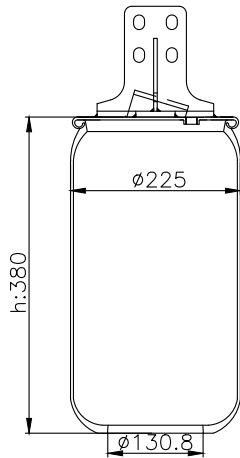

Product ID: 131289

Weight: 5,13 kg

QIP (pcs): 48

OEM Ref.

Iveco

41270465

CROSS Ref.

Firestone
Firestone Part No

1T 15 LNR 4.5
W01 M58 8661 (without piston)