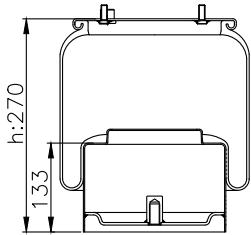

Product ID: 161403

Weight: 7,10 kg

QIP (pcs): 36

OEM Ref.

Daf
1622 849
1697 683

CROSS Ref.

Contitech
Firestone
Firestone Part No
Airtech
836 N P09
1T17AR-4.5
W01-M58-8364
3836-09 C