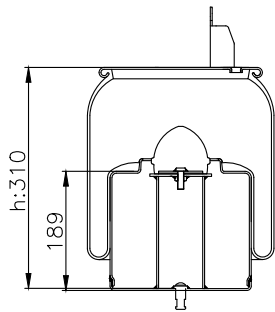

161371

Product ID: 161371

Weight: 10,09 kg

QIP (pcs): 28

OEM Ref.

CROSS Ref.

Volvo

21 451172

Contitech

4580 N P01