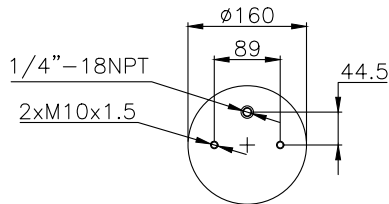

171192

210201

210040

Product ID: 171192

Weight: 3,11 kg

QIP (pcs): 150

OEM Ref.

CROSS Ref.