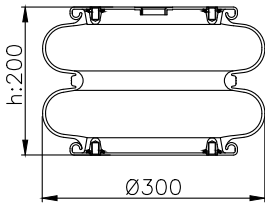

171046

210183

210097

Product ID: 171046

Weight: 7,00 kg

QIP (pcs): 40

OEM Ref.

CROSS Ref.