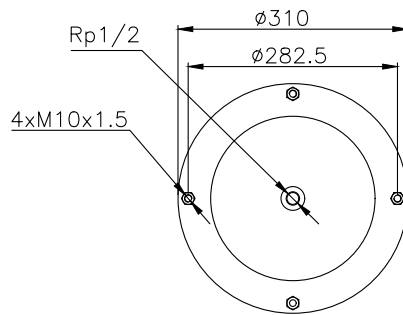

210237

Product ID: 171101

Weight: 12,88 kg

QIP (pcs): 30

OEM Ref.

Granning
Kaiser

15832
WC 074 0236

CROSS Ref.

Airtech
Dunlop

3B-400 Hyd / 115155
SP 2141 (PNP 313 170 100)
16 x 3 RE