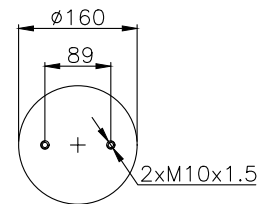

Product ID: 171077

Weight: 3,00 kg

QIP (pcs): 100

OEM Ref.

CROSS Ref.

Phoenix
Airtech

SP2B12R-A-4
A2 220-30 / 113481