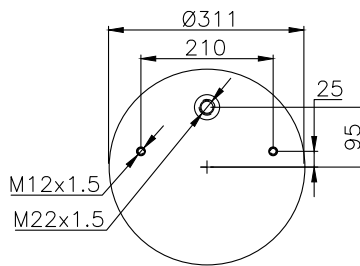

Product ID: 161021

Weight: 13,64 kg

QIP (pcs): 18

OEM Ref.

Hüffer Man	6-AB8003-0100
Schmitz	750 496
	751 549
	FAG041-0118
BPW	05.429.43.51.0
Scania	2198330

CROSS Ref.

Contitech	881 MB P30
Firestone	1T66F10.8
Firestone Part No	W01-M58-8667
Goodyear	1R14-748
Goodyear Flex No	566-28-3-501
Phoenix	1 DK 32-2
Vibracoustic	V1DK32 Y9
Blacktech	RML 7992 CP
Airtech	3881-01 CPP
CF Gomma	206357
	1TC 360-45
Gart	292.2.532
	C292