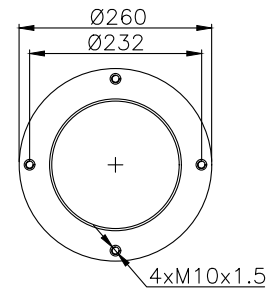

215002

Product ID: 171163

Weight: 7,82 kg

QIP (pcs): 30

OEM Ref.

CROSS Ref.

Contitech
Airtech
Dunlop

FT 412-32 S / 66338
3B-300 / 115007
SP 1033 NB (12 x 3)