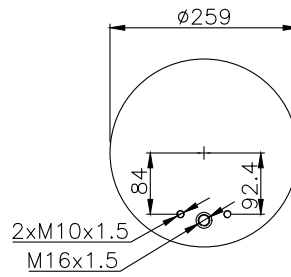

131306

210016

Product ID: 131306

Weight: 4,37 kg

QIP (pcs): 30

OEM Ref.

CROSS Ref.

Volvo
20573312
3 171 693
3 178 706
3 195 240
20 573 312
3 171 693
3 178 706
3 195 240