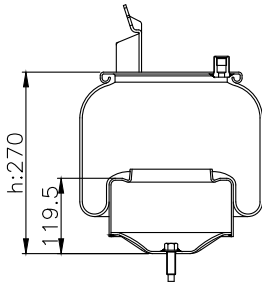

Product ID: 161259

Weight: 6,35 kg

QIP (pcs): 30

OEM Ref.

Volvo
20 427 802
20 456 158
20 456 158
20 531 988

CROSS Ref.

Contitech 7802 M
Airtech 37805 C