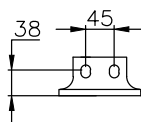

1T 15 LNR 4.5
W01 M58 8663
1DF 20 G-1
1TS 270-23 /206686
RML 70462 CP
36686 CPP
290.1.390 / D 290 BR

161351

210265

220578

Product ID: 161351

Weight: 5,99 kg

QIP (pcs): 30

OEM Ref.