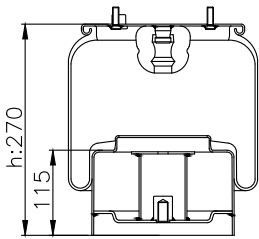

Product ID: 161017

Weight: 9,14 kg

QIP (pcs): 36

OEM Ref.

VDL BUS 0 377 498

CROSS Ref.

Contitech	836 MB K4
Firestone	1T17AR-4.5
Firestone Part No	W01-M58-8705
Phoenix	1 DF 25-14
Vibracoustic	V1DF25-14
Blacktech	RML 7947 04
Airtech	3836-04 C
Granning	17060