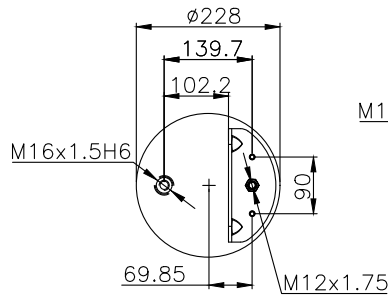

161470

210356

220176

Product ID: 161514

Weight: 10,50 kg

QIP (pcs): 30

OEM Ref.

CROSS Ref.

Hendrickson
Iveco

HS508385
50418867

Vibracoustic

V1 D23 G-4WB