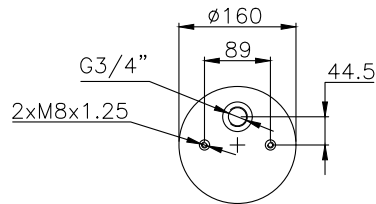

171145

210269

210270

Product ID: 171145

Weight: 2,93 kg

QIP (pcs): 100

OEM Ref.

CROSS Ref.

Gigant

190130

Contitech
Phoenix
Vibracoustic

FD 200-19 3/4 M8
SP 2B 12 R-1
VSP2B12R-1