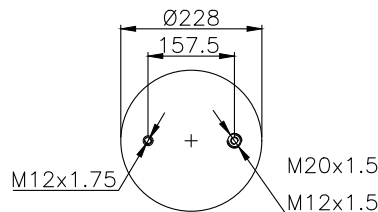

Product ID: 161058

Weight: 7,36 kg

QIP (pcs): 28

OEM Ref.

Acerbi	128147123
Cardi	58051210
Fruehauf	UJB 0358-001
Samro	H2500324
Viberti	128147123
Trailor	M001774
SMB	1525199
	M001774
Fruehauf	UJA 09030

CROSS Ref.

Contitech	4159 N P09
Firestone	1T15M-9
Firestone Part No	W01-M58-9131
Goodyear	1R12-721 / D12B04
Phoenix	1DK 23 L-9131
Airtech	34159-02 CPP
CF Gomma	1T323-40 / 300751
Dunlop	D12B04
Gart	278.1510