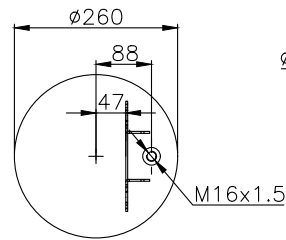

Product ID: 161371

Weight: 10,09 kg

QIP (pcs): 28

OEM Ref.

CROSS Ref.

Volvo

21 451172

Contitech

4580 N P01