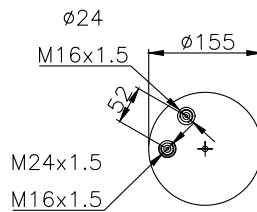

310502

Product ID: 131367

Weight: 2,31 kg

QIP (pcs): 72

OEM Ref.

Mercedes
A 942 320 07 21
A 942 320 54 21

CROSS Ref.

Contitech
Blacktech
Airtech
4391 N P22 (without piston)
RML95402C22
34391-02 P