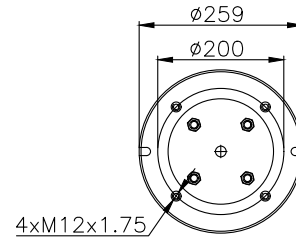

220002

Product ID: 161206

Weight: 11,30 kg

QIP (pcs): 22

OEM Ref.

Weweler	US 04031P
	US 04029P
Schmitz	017 685
Scania	2198324

CROSS Ref.

Goodyear	1R14-784
	1R14-812
Goodyear Flex No	566-28-3-529
	566-28-3-540
Phoenix	1D 28 F-5
Vibracoustic	V1D 28 F-5
Blacktech	RML 74031 C
RML	77685C
Airtech	30285 C
Dunlop	D14B49