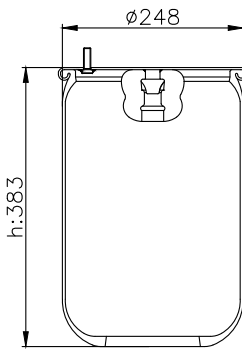

131306

210016

Product ID: 131306

Weight: 4,37 kg

QIP (pcs): 30

OEM Ref.

CROSS Ref.

Volvo
20573312
3 171 693
3 178 706
3 195 240
20 573 312
3 171 693
3 178 706
3 195 240