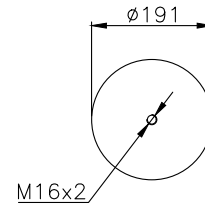

Product ID: 161133

Weight: 7,00 kg

QIP (pcs): 36

OEM Ref.

Daf
1279 141
1698 434
1529 835

CROSS Ref.

Contitech 889 M K2
Firestone 1T15LLR-5
Firestone Part No W01-M58-8679
Goodyear 1R11-843
Goodyear Flex No 566-22-3-551
Phoenix 1 DF 17 B-3
Blacktech RML 7990 C2
Airtech 3889 C
Granning 16225