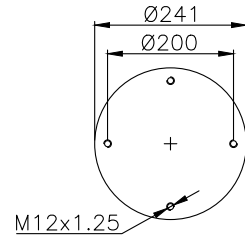

Product ID: 161168

Weight: 6,90 kg

QIP (pcs): 26

OEM Ref.

Renault
5.010.239.252
5.010.488.071
5.010.294.252B

CROSS Ref.

Contitech
Firestone
Firestone Part No

Phoenix
Vibracoustic
Blacktech

4154 N P05
1T15M-3
W01-358-8172
W01-M58-8172
1 DK 23 F-1
V1 DK 23 F-1
RML75265CP5