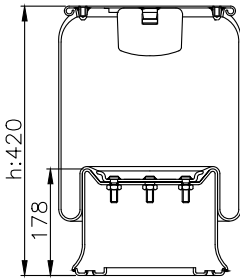

161068

Product ID: 161068

Weight: 11,48 kg

QIP (pcs): 22

OEM Ref.

Scania	255293
	255295
	298569
	325748
	1107674
	1314906
R.O.R Meritor	MLF7163
SAF	3.229.0005.00

CROSS Ref.

Contitech	4813 N P07
Firestone	1T19L-11
Firestone	W01-M58-7358
Goodyear	1R14-727
	1R14-838
Goodyear Flex No	566-28-3-547
Blacktech	RML 75924 C
Airtech	34813 P
Dunlop	D13B10
CF Gomma	1T19E-2BR / 97764
Gart	D287 / 287.4.520