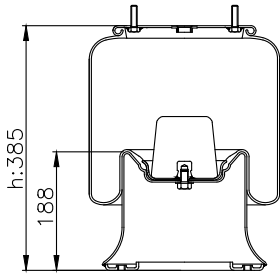

Product ID: 161140

Weight: 9,92 kg

QIP (pcs): 28

OEM Ref.

Zorzi 1006559
Viberti 128147109

CROSS Ref.

Phoenix 1D 23 E-2
Vibracoustic V1D 23 E-2
Blacktech RML 74514 C
Airtech 391210 -C
Dunlop D12B06 / D12B10
CF Gomma 96864
Gart 1T 323-40
278.4.514
D278/H