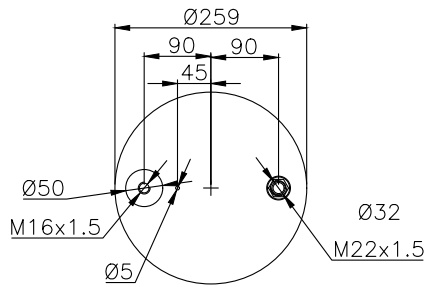

Product ID: 131333

Weight: 3,62 kg

QIP (pcs): 48

OEM Ref.

CROSS Ref.

Mercedes

A 960 320 01 21

Contitech

6126 N P41 (without piston)