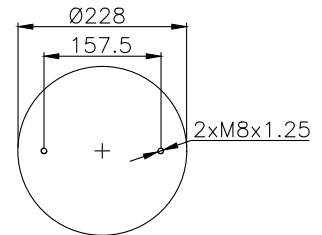

Product ID: 171062

Weight: 7,00 kg

QIP (pcs): 40

OEM Ref.

Bosch	822419044
BPW	02.2002.19.00
Bussing	546905134
	831120120
Hendrickson	NA 1816
MAN	81436010022
SAF	2.229.1001.00

CROSS Ref.

Contitech	FD 330-22 1/1 M8
Firestone	22D
Firestone Part No	W01 358 7180
Airtech	2B-301 / 113306
We Forma	WBZ 500-E1