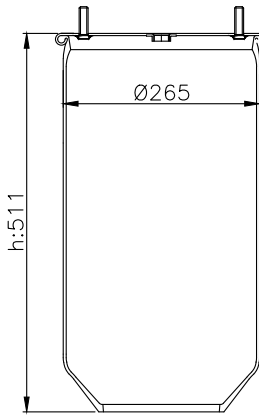

Product ID: 131018

Weight: 4,39 kg

QIP (pcs): 24

OEM Ref.

CROSS Ref.

S.A.F 3.229.0031.00
3.229.2131.00
3.229.2431
3.229.2231.00
Wabco 951 814 729 0

Contitech 4023 N P06
Firestone 1T19F-11
Firestone Part No W01-M58-6348
Airtech 34023 P
CF Gomma 1T19E-2
204676