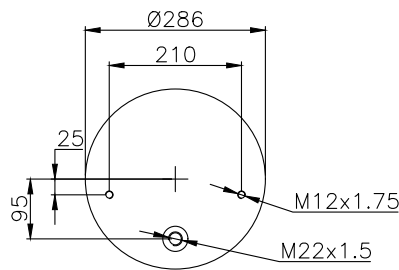

210004

Product ID: 161033

Weight: 11,52 kg

QIP (pcs): 22

OEM Ref.

CROSS Ref.

S.A.F. 3.229.0031.00
3.229.2131.00
3.229.2431.00
3.229.2231.00
2923V
Schmitz 751 082
Scania 1723280

Contitech 4023 N P03
Firestone 1T19L-11
Firestone Part No W01-M58-6348
Goodyear 1R14-729
Phoenix 1D 28 B-10
Vibracoustic V1D 28 B-10
Blacktech RML 75134 C
Airtech 34023 C
Granning 16091ATP
CF Gomma 1T19E-2
204676
Gart 277.4.505 / D277