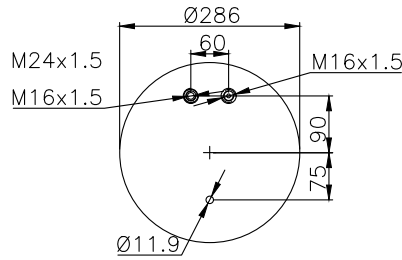

Product ID: 161071

Weight: 14,66 kg

QIP (pcs): 22

OEM Ref.

Renault V.I
5.010.294.308.C
5.010.239.971
5.010.557.356

CROSS Ref.

Contitech 4911 N P03
Goodyear 1R13-714
Goodyear Flex No 566-26-3-505
Blacktech RML 75022C3
Airtech 34911 C
Gart D287/E - 2871.540
CF Gomma 1T19R-3 / 207770