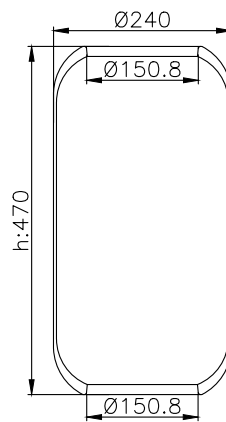

Product ID: 101049

Weight: 2,20 kg

QIP (pcs): 30

OEM Ref.

Iveco	8139068
	41022620
Renault V.I	5.000.296.816
	5.000.296.827

CROSS Ref.

Contitech	876 N
Airtech	3876
Granning	17092
CF Gomma	1S323-34
	92477
Blacktech	RL9987
Gart	298.0.460/D298/C