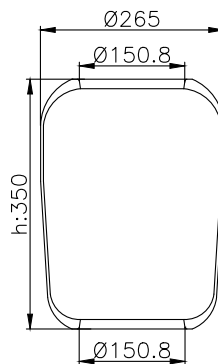

101008

Product ID: 101008

Weight: 1,70 kg

QIP (pcs): 40

OEM Ref.

Irisbus	5.000.819.517
M.A.N	81.436.010.059 / 81.436.010.060 / 81.436.010.061 / 81.436.010.075 / 81.436.010.078 / 81.436.010.078 / 81.436.010.083 / 81.436.010.090 / 81.436.010.113 / 81.436.010.115 / 81.436.010.117
Mercedes	A 363 328 00 00
VDL Bus	0 659 561
Renault	5.000.819.517

CROSS Ref.

Contitech	715 N
Firestone	1R1C335-310
Firestone Part No	W01-095-0087
Goodyear	8015
Phoenix	1F 25
Vibracoustic	VIF25
Blacktech	RL9826 Gart
Airtech	3715
Dunlop PNP	304890101
Granning	15626
CF Gomma	1SC310-16 / 93518