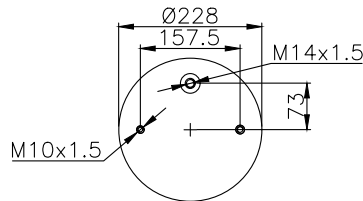

Product ID: 161225

Weight: 6,80 kg

QIP (pcs): 26

OEM Ref.

Scania

1123386

CROSS Ref.

Firestone
Firestone Part No
Goodyear

1T15M-6
W01-M58-7295
1R12-358