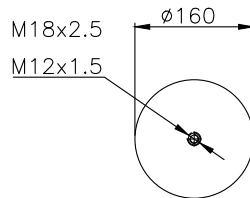

556 2 2 8406
2B-225 / 113550

171051

210192

210109

Product ID: 171051

Weight: 3,10 kg

QIP (pcs): 55

OEM Ref.