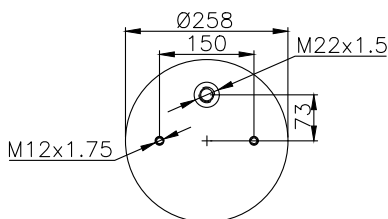

Product ID: 161101

Weight: 11,40 kg

QIP (pcs): 26

OEM Ref.

BPW	05.429.42.04.0 (30 K)
Schmitz	751345
Scania	2198369

CROSS Ref.

Contitech	4961 N P02
Goodyear	1R11-800
Goodyear Flex No	566-22-3-501
Blacktech	RML75072
Dunlop	D11U43
Gart	C292A /292.0.414