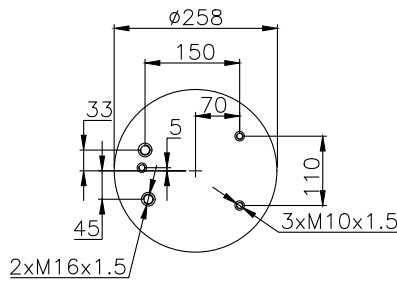

210323

Product ID: 161403

Weight: 7,10 kg

QIP (pcs): 36

OEM Ref.

Daf
1622 849
1697 683

CROSS Ref.

Contitech
Firestone
Firestone Part No
Airtech
836 N P09
1T17AR-4.5
W01-M58-8364
3836-09 C