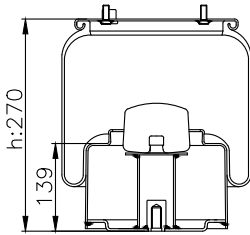

Product ID: 161018

Weight: 9,14 kg

QIP (pcs): 36

OEM Ref.

VDL BUS   0 526 651
Daf   0 526 651

CROSS Ref.

Contitech	836 MB K6
Firestone	1T17AR-4.5
Firestone Part No	W01-M58-8701
Goodyear	1R12-768
Goodyear Flex No	566-24-3-500
Phoenix	1 DF 25-15
Vibracoustic	V1DF25-15
Blacktech	RML 7947 C6
Airtech	3836-06 C
Granning	17061