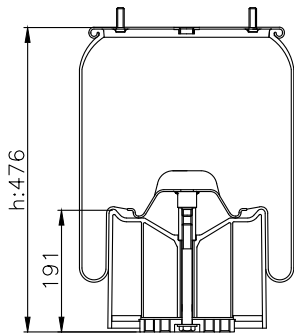

161021

Product ID: 161021

Weight: 13,64 kg

QIP (pcs): 18

OEM Ref.

Hüffer Man	6-AB8003-0100
Schmitz	750 496
	751 549
	FAG041-0118
BPW	05.429.43.51.0
Scania	2198330

CROSS Ref.

Contitech	881 MB P30
Firestone	1T66F10.8
Firestone Part No	W01-M58-8667
Goodyear	1R14-748
Goodyear Flex No	566-28-3-501
Phoenix	1 DK 32-2
Vibracoustic	V1DK32 Y9
Blacktech	RML 7992 CP
Airtech	3881-01 CPP
CF Gomma	206357
	1TC 360-45
Gart	292.2.532
	C292