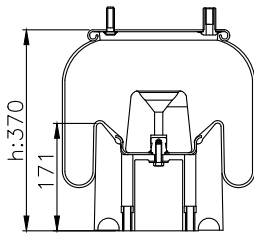

Product ID: 161040

Weight: 6,98 kg

QIP (pcs): 28

OEM Ref.

CROSS Ref.

-

Firestone

1T15M-6