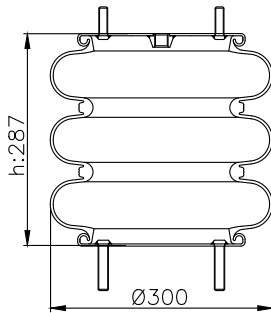

QIP (pcs): 30

OEM Ref.

CROSS Ref.

171064

210206

210207

Product ID: 171064

Weight: 8,00 kg