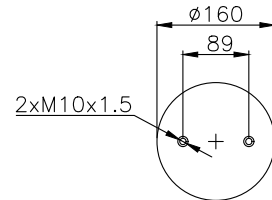

Product ID: 171174

Weight: 3,80 kg

QIP (pcs): 105

OEM Ref.

Mercedes	A 946 328 1601
Schmitz	016 793
Weweler	US 06910C
	US 06910 F
Jost	JA S 20 107 016 01
	JA E 20 107 016 01
	2010701601

CROSS Ref.

Contitech	FD 200-22
Firestone	20F
Firestone Part No	W01 M58 6772
Blacktech	2C 211 P01
Gart	T291/2A
	291.2.239