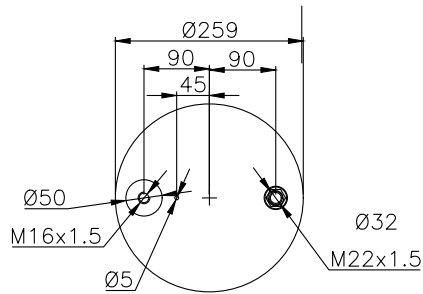

210328

Product ID: 131330

Weight: 3,72 kg

QIP (pcs): 30

OEM Ref.

CROSS Ref.

Mercedes

A 960 320 00 57
A 960 320 70 21

Contitech

6122 N P47 (without piston)