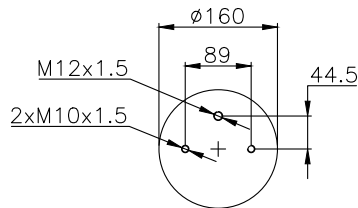

171011

210055

210040

Product ID: 171011

Weight: 2,91 kg

QIP (pcs): 120

OEM Ref.

Granning	15599
Kögel	6501706
SAF Holland	4.229.1004.00
Scania	1319761
	1387289
	1723523
Pirelli	T20 (86660) 207065

CROSS Ref.

Contitech	FD 200-19 P04
Firestone	20F
Firestone Part No	W01 M58 7894
Goodyear	2B9-700
Goodyear Flex No	578-92-3-211
Phoenix	SP 2 B 12 R-5
Vibracoustic	VSP2B12R-5
Airtech	2B-220-3 / 113002
Dunlop	SO 9208
Gart	T291/2 - 291.2.203