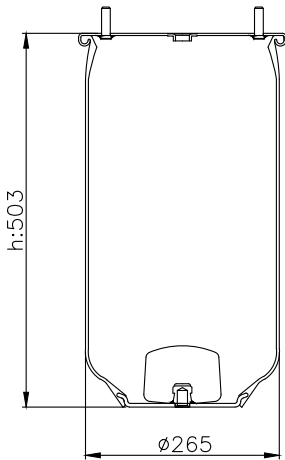

Product ID: 131254

Weight: 7,71 kg

QIP (pcs): 24

OEM Ref.

Mercedes
Weweler

A 946 328 15 01
US 04030P
US 04030G

CROSS Ref.

Airtech

30283 P