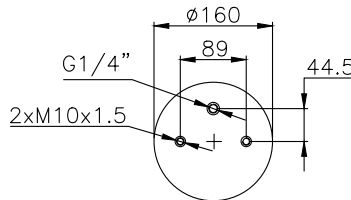

171174

210009

210040

Product ID: 171174

Weight: 3,80 kg

QIP (pcs): 105

OEM Ref.

Mercedes	A 946 328 1601
Schmitz	016 793
Weweler	US 06910C
	US 06910 F
Jost	JA S 20 107 016 01
	JA E 20 107 016 01
	2010701601

CROSS Ref.

Contitech	FD 200-22
Firestone	20F
Firestone Part No	W01 M58 6772
Blacktech	2C 211 P01
Gart	T291/2A
	291.2.239