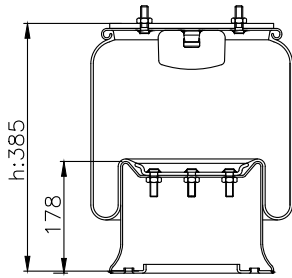

Product ID: 161343

Weight: 24,96 kg

QIP (pcs): 22

OEM Ref.

Weweler	US 04031P
	US 04029P
Schmitz	017 685
Scania	2198324

CROSS Ref.

Goodyear	1R14-784
	1R14-812
Goodyear Flex No	566-28-3-529
	566-28-3-540
Phoenix	1 D 28 F-5
Vibracoustic	V 1 D 28 F-5
Blacktech	RML 74031 C
	RML 77685C
Airtech	30285 C
Dunlop	D14B49