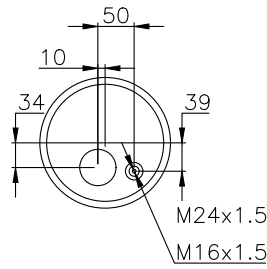

Product ID: 131087

Weight: 3,22 kg

QIP (pcs): 33

OEM Ref.

Mercedes
A 942 320 22 21
A 942 320 68 21
A 942 320 13 21

CROSS Ref.

Contitech
4183 N P25 (without piston)
4183 N P23 (without piston)
4183 N2
Goodyear
9567
Airtech
34183-23 P