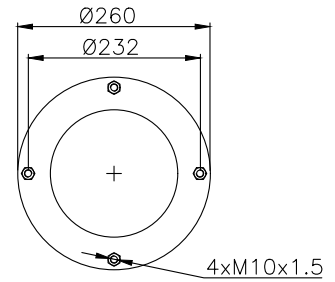

171183

210184

210177

Product ID: 171183

Weight: 6,38 kg

QIP (pcs): 45

OEM Ref.

Weweler	USN 510011KD
Granning	15813
Gigant	881202