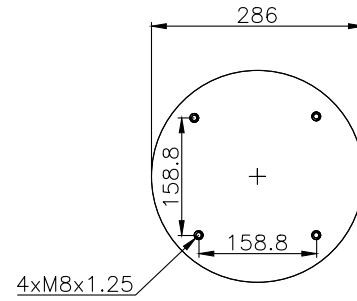

201336

Product ID: 171224

Weight: 6,60 kg

QIP (pcs): 48

OEM Ref.

CROSS Ref.

171104

210035