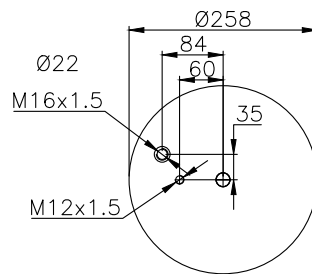

131296

210027

Product ID: 131296

Weight: 3,90 kg

QIP (pcs): 30

OEM Ref.

CROSS Ref.

M.A.N