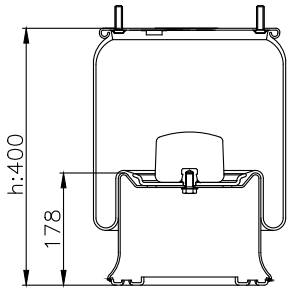

Product ID: 161012

Weight: 11,20 kg

QIP (pcs): 22

OEM Ref.

Battaglino 22111400
R.O.R Meritor 212 222 39
21215633

CROSS Ref.

Firestone 1T19L-11
Firestone Part No W01 M58 7320
Goodyear 1R14-721 / D14B51
Airtech 3811-02 C
Blacktech RML 7922 C2
Gart 287.4.522 / D287