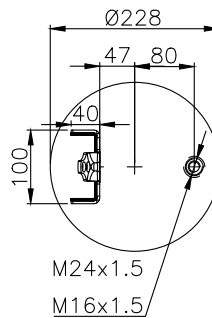

210041

310006

Product ID: 131166

Weight: 4,24 kg

QIP (pcs): 30

OEM Ref.

Volvo
20 737 947
21 961 458
20 583 420
20 737 943
20 424 543

CROSS Ref.

Contitech
Airtech
6614 N PO1 (without piston)
37947-C (without piston)