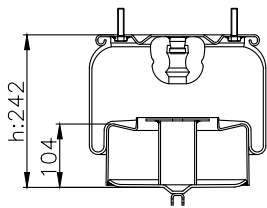

Product ID: 161124

Weight: 8,13 kg

QIP (pcs): 36

OEM Ref.

Volvo
20 452 138
1629 782
1075 365
20 554 761

CROSS Ref.

Contitech
Blacktech
Airtech
6609 N P01
RML 74925 C
34925 C