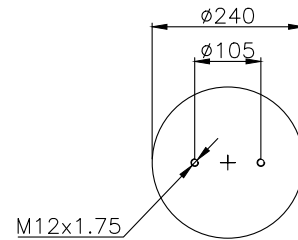

210021

220524

Product ID: 161113

Weight: 7,29 kg

QIP (pcs): 35

OEM Ref.

Scania 1314904
1865753
R.O.R Meritor MLF7033

CROSS Ref.