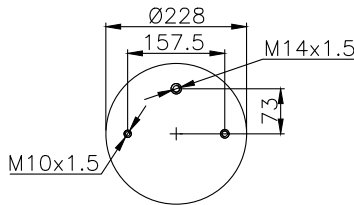

Product ID: 161329

Weight: 13,70 kg

QIP (pcs): 28

OEM Ref.

Scania
1314905
1865753
1327144

CROSS Ref.

Firestone
Firestone Part No
Goodyear
Goodyear Flex No
Vibracoustic
Blacktech
Airtech
1T15M-9
W01-M58-7348
1R12-713
566-24-3-501
V1DK 23 L-42
RML 77308 CP
34159-11 C