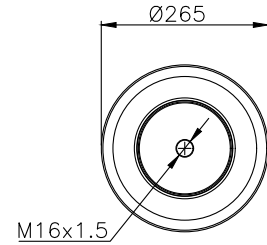

Product ID: 161338

Weight: 9,10 kg

QIP (pcs): 22

OEM Ref.

Mercedes

A 942 320 27 21
A 942 320 73 21
A 942 320 07 57
A 942 320 19 21

CROSS Ref.

Contitech

4187 N P26