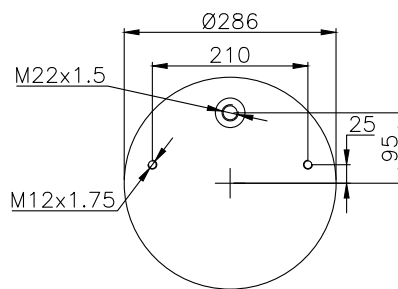

210004

Product ID: 131019

Weight: 4,70 kg

QIP (pcs): 24

OEM Ref.

Weweler	US 04028 US 04028C US 04028F
Schmitz	015 323
Scania	2198335
SMB	09377008
Valx	80131003

CROSS Ref.

Contitech	4028 N P02 (without piston)
Firestone	1T19L-12
Firestone Part No	W01-M58-8106
Goodyear	1R14-784 1R14-810
Goodyear Flex No	566-28-3-529
Phoenix	1D 28 F-1
Vibracoustic	V1D28F-1
Blacktech	RML75139C2
Airtech	34028 P
Gart	D287/E- 287.4.540