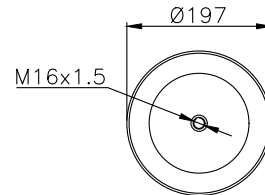

1889 N P02 (without piston)

161315

210071

220033

Product ID: 161315

Weight: 6,93 kg

QIP (pcs): 50

OEM Ref.