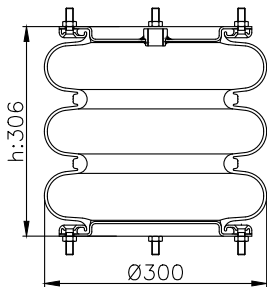

Product ID: 171162

Weight: 6,65 kg

QIP (pcs): 40

OEM Ref.

CROSS Ref.

Airtech
Dunlop

3B-300 Hyd /115011
SP 1542 NB (12x3)