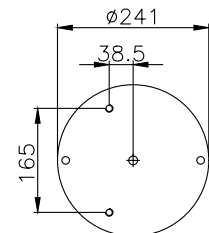

Product ID: 161469

Weight: 10,34 kg

QIP (pcs): 30

OEM Ref.

Iveco
Hendrickson

504108867
HS508385

CROSS Ref.

Airtech
Blacktech

38439 C
RML 78385 C