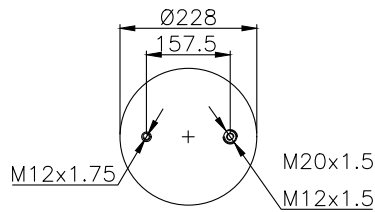

Product ID: 161040

Weight: 6,98 kg

QIP (pcs): 28

OEM Ref.

CROSS Ref.

-

Firestone

1T15M-6