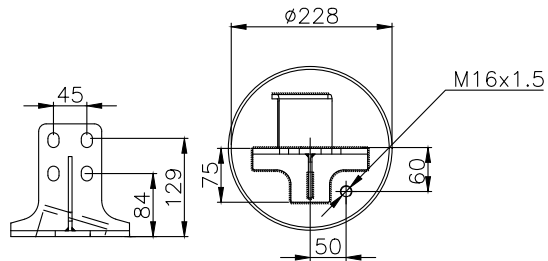

210264

Product ID: 131289

Weight: 5,13 kg

QIP (pcs): 48

OEM Ref.

Iveco

41270465

CROSS Ref.

Firestone
Firestone Part No

1T 15 LNR 4.5
W01 M58 8661 (without piston)