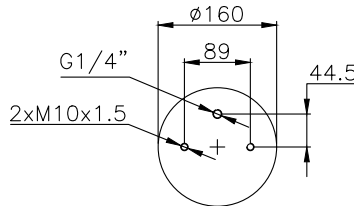

171006

210009

210040

Product ID: 171006

Weight: 2,90 kg

QIP (pcs): 120

OEM Ref.

Floor	13586
ROR- Meritor	2122 1395
	2122 2663
Granning	1371
	15603
Hendrickson	NA 1827
Weweler	US06910F