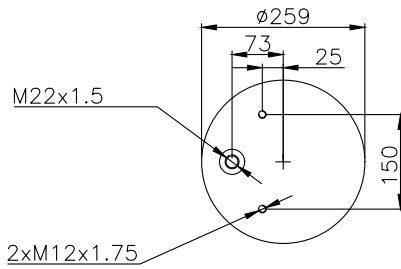

161468

210357

220173

Product ID: 161468

Weight: 9,18 kg

QIP (pcs): 33

OEM Ref.

Solaris

1001101060
1070002000
P-1001101060
P-1070002000
020701-0000-392-836

CROSS Ref.

Firestone
Firestone Part No
Phoenix
Vibracoustic

1T17AR3.
W01-M58-8377
1DF 25 A-1
VIDF25A-1