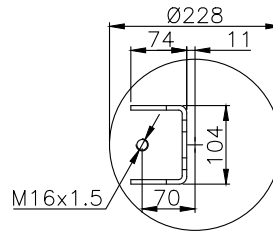

Product ID: 131109

Weight: 4,16 kg

QIP (pcs): 30

OEM Ref.

Volvo

CROSS Ref.

1076 417