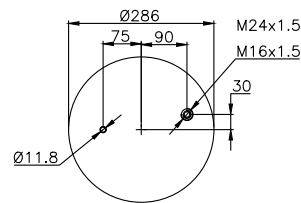

131199

210130

310004

Product ID: 131199

Weight: 7,89 kg

QIP (pcs): 27

OEM Ref.

Renault V.I 5.010.557.356

CROSS Ref.

Contitech	4911 N P04 (without piston)
Goodyear	1R13-755
Goodyear Flex No	566-26-3-505
Blacktech	RML75022C4
Airtech	34911-04 P
CF Gomma	1T19E-3 / 207771
Gart	D287/E- 2871.541