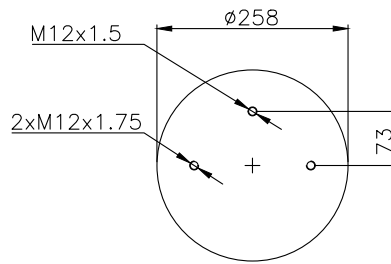

Product ID: 171054

Weight: 8,30 kg

QIP (pcs): 27

OEM Ref.

CROSS Ref.

BMC

57RS3066424

Airtech

3B-305 HYD / 115021