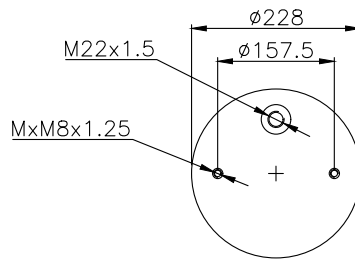

210223

Product ID: 171074

Weight: 8,25 kg

QIP (pcs): 20

OEM Ref.

A Guerra 5002004062000

CROSS Ref.

Contitech
Firestone
Firestone Part No
Goodyear Flex No
Airtech

FT 330-29 832 Brazil
38-R
W01-095-0274
578 3 3 8334
3B - 310 / 115023