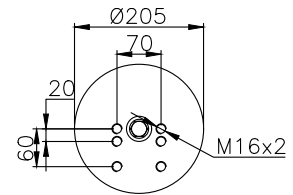

Product ID: 161171

Weight: 11,99 kg

QIP (pcs): 38

OEM Ref.

BPW

05.429.41.28.1 (30K)

CROSS Ref.

Firestone
Firestone Part No
Goodyear
Goodyear Flex No
Airtech

1T17D-4.3
W01M58 8609
1R11-763
566-22-3-501
3940-01C