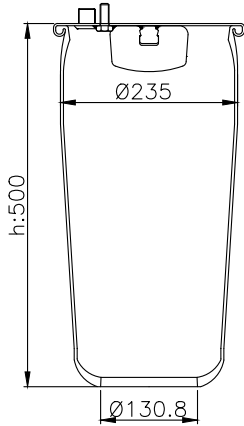

Product ID: 131060

Weight: 4,72 kg

QIP (pcs): 28

OEM Ref.

M.A.N
81436016067
81436010153

CROSS Ref.

Contitech	4883 N1 P01
	4883 N1 P06
Firestone	1T17JBR-8.5
Firestone Part No	W01-M58-8363
Goodyear	1R11-804
Goodyear Flex No	566-22-3-354
Vibracoustic	V1DF19C-1
Blacktech	RML75994
Airtech	34883 P
Gart	C304/M3 - 304.0.513