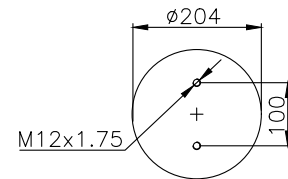

Product ID: 161134

Weight: 7,01 kg

QIP (pcs): 38

OEM Ref.

R.O.R Meritor 21229214

CROSS Ref.

Firestone	1T17DJ-7
Firestone Part No	W01-M58-8608
Phoenix	1DK 22 D-1
Airtech	38608 CPP
Granning	92605
Blacktech	RML 78608 CP