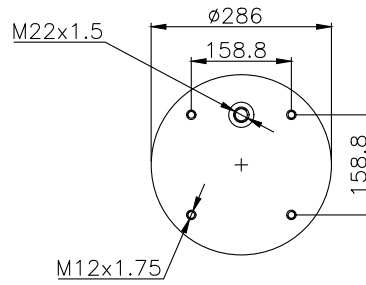

Product ID: 161008

Weight: 11,55 kg

QIP (pcs): 22

OEM Ref.

CROSS Ref.

Battaglino
R.O.R Meritor

2211400
212 222 39

Airtech

3811-05 C