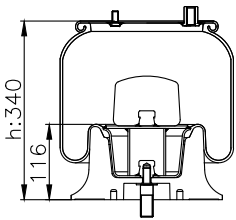

Product ID: 161332

Weight: 7,88 kg

QIP (pcs): 30

OEM Ref.

Iveco 99458557
99468555
Neway M0557019/030
M0557020/031

CROSS Ref.

Firestone 1T 15 LP 6
Firestone Part No W01-M58-7313
Airtech 37313 CPP
Blacktech RML 77313 CP
Gart 306.1.420
D306/A