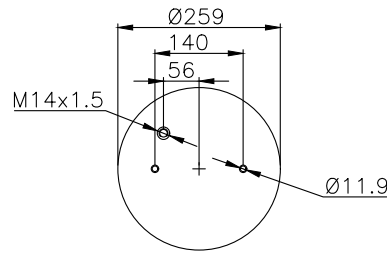

210069

Product ID: 161220

Weight: 9,01 kg

QIP (pcs): 26

OEM Ref.

Scania
1440301
488265
470920

CROSS Ref.

Firestone
Firestone Part No. 1T15VR-3
Goodyear W01-S15-8192
Goodyear Flex No. 1R13-746
Phoenix 566-26-3-523
Airtech 1DF 23 B-1
Dunlop 330301-02 C
Granning 01525A-AP
Blacktech 92504 / 1
Gart RML 70301 C
278.2.300 / D278/NA