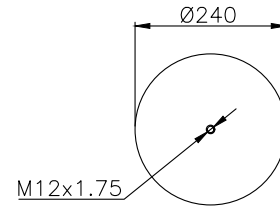

Product ID: 161243

Weight: 5,98 kg

QIP (pcs): 24

OEM Ref.

Fruehauf	M078580
Neway	905 572 33
Samro	H2501869

CROSS Ref.

Firestone	1T15MPW-7
Firestone Part No	W01-M58-6317
Goodyear	1R11-773
Goodyear Flex No	566-22-3-521
Phoenix	1DK 20C-2
Blacktech	ML75268CP8
Airtech	39002-A3 / 08 CPP
Dunlop	D 12B30