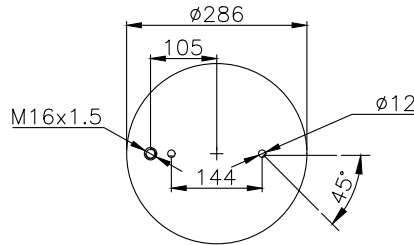

Product ID: 161075

Weight: 12,42 kg

QIP (pcs): 22

OEM Ref.

Scania
1379392
1440294

CROSS Ref.

Contitech 4913 N P02
Firestone 1T19L-14
1T19LAJ-14
Firestone Part No W01-M58-9881
W01-M58-0500
Goodyear 1R14-753
Goodyear Flex No 566-28-3-522
Phoenix 1D 28 H-16
Vibracoustic VID28H-16
Blacktech RML 75024 C
Airtech 34913 C
Dunlop 00937A-AP
Granning 16105
CF Gomma 1T 19E-93 / 206201
Gart 282.1.600 / C282H