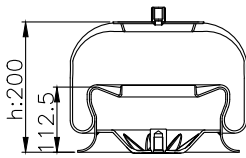

Product ID: 161205

Weight: 6,74 kg

QIP (pcs): 39

OEM Ref.

Mercedes
A 942 320 44 21
A 942 327 02 17

CROSS Ref.

Contitech
Blacktech
Airtech
4759 N P21
RML95860C21
34759-21 C