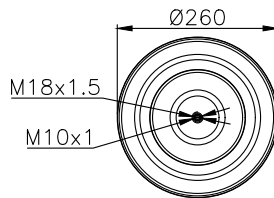

Product ID: 161417	Weight: 7,80 kg	QIP (pcs): 30
OEM Ref.		CROSS Ref.	

-

Airtech
Dunlop

30907 C
PNP30907100