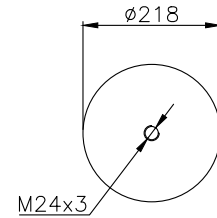

Product ID: 161321

Weight: 8,15 kg

QIP (pcs): 26

OEM Ref.

CROSS Ref.

BMC

53RS900061

Blacktech

RML 7947 C11