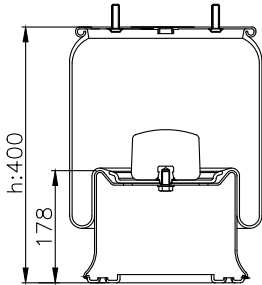

Product ID: 161008

Weight: 11,55 kg

QIP (pcs): 22

OEM Ref.

CROSS Ref.

Battaglino
R.O.R Meritor

2211400
212 222 39

Airtech

3811-05 C