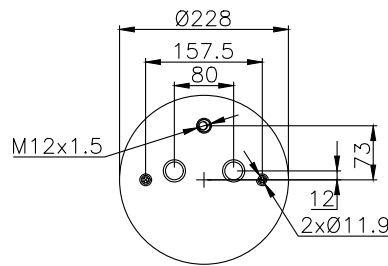

Product ID: 131359

Weight: 3,46 kg

QIP (pcs): 26

OEM Ref.

CROSS Ref.

Scania

1386198
1362143

Contitech
Goodyear Flex No
Airtech

6703 N P01 (without piston)
566-26-3-524
36198 P