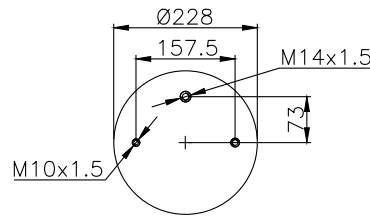

Product ID: 161251

Weight: 6,85 kg

QIP (pcs): 26

OEM Ref.

Scania 1320151
Renault 5.010.294.252

CROSS Ref.

Firestone 1T15M-4
Firestone Part No W01-M58-7283
Goodyear 1R11-832
Blacktech RML 77283 CP
Airtech 34154-06 C