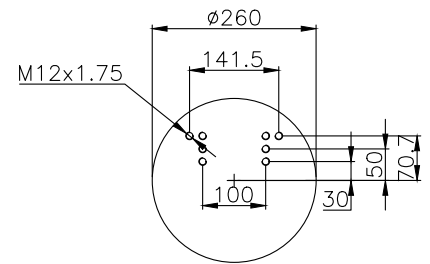

220087

Product ID: 161287

Weight: 13,16 kg

QIP (pcs): 22

OEM Ref.

Schmitz	017 924 FAG041-0087 128 8087
Mercedes	A 946 328 15 01
Weweler	US 04030P US 04030G
Jost	JAS 20 105 015 01 2010501501

CROSS Ref.

Contitech	4035 N P02
Goodyear	1R14-823
Goodyear Flex No	566-28-3-529
Phoenix	1 DK 28 F-3
Vibracoustic	V 1 DK 28 F-3
Blacktech	RML 71501 C
Airtech	30283 C
Granning	93003
Gart	277.2.520 D277/D