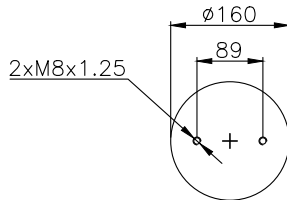

Weight: 2,93 kg

QIP (pcs): 100

OEM Ref.

CROSS Ref.

171045

210176

210143

Product ID: 171045