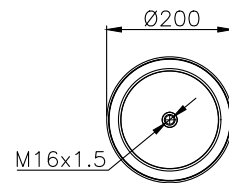

Product ID: 161207

Weight: 6,02 kg

QIP (pcs): 30

OEM Ref.

Mercedes
A 942 320 07 21
A 942 320 54 21

CROSS Ref.

Contitech
Blacktech
Airtech
4391 N P22
RML95402C22
34391-02 P