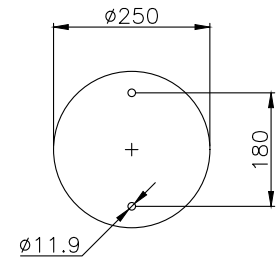

Product ID: 161120

Weight: 9,05 kg

QIP (pcs): 24

OEM Ref.

Scania
1386199
1362145
1370743

CROSS Ref.

Contitech
Goodyear
Goodyear Flex No
Phoenix
Vibracoustic
Blacktech
Airtech
Gart
6704 N P01
1R13-744
1R13-199
566-26-3-521
566-26-3-145
1 DF 23 C-1
V1DF23A-199
RML76199C
36199 C
D278/MA - 278.2.415