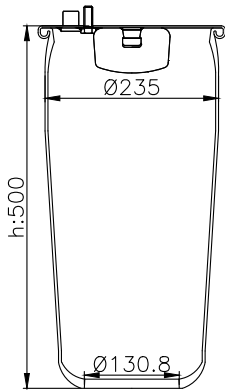

Product ID: 131274

Weight: 4,70 kg

QIP (pcs): 26

OEM Ref.

CROSS Ref.

MAN

81.43600.6041

Contitech

4884 N1 P02 (without piston)