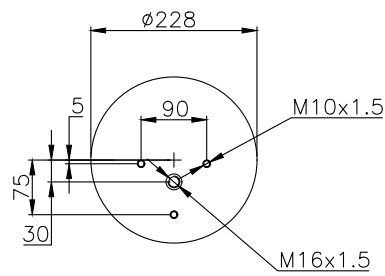

131127

210100

Product ID: 131127

Weight: 3,58 kg

QIP (pcs): 48

OEM Ref.

Daf 1276 846

CROSS Ref.

Contitech	889 M
Firestone	1T15LLR-5
Firestone Part No	W01-M58-0781
Goodyear	1R11-842
Goodyear Flex No	566-22-3-551
Blacktech	RML7990