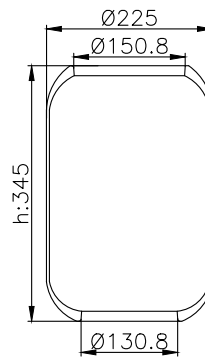

Product ID: 101042

Weight: 1,91 kg

QIP (pcs): 40

OEM Ref.

Volvo

3 027 271

CROSS Ref.

Contitech
Firestone
Firestone Part No
Goodyear
Goodyear Flex No
Blacktech
Airtech
CF Gomma

RZ 415-25
1R5P345-290
W01-095-0381
9004
556-03-9004
RL9526-36
3415-25
1S 280-25
203000