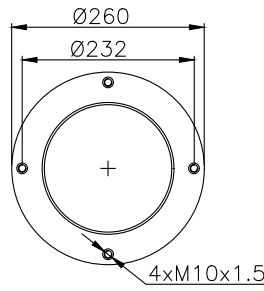

215002

Product ID: 171163

Weight: 7,82 kg

QIP (pcs): 30

OEM Ref.

CROSS Ref.

Contitech
Airtech
Dunlop

FT 412-32 S / 66338
3B-300 / 115007
SP 1033 NB (12 x 3)