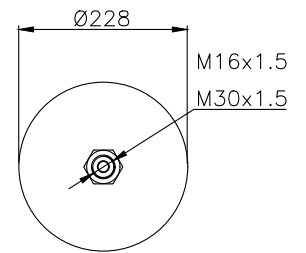

210274

Product ID: 171149

Weight: 6,64 kg

QIP (pcs): 45

OEM Ref.

Kassbohrer
4.731.045.100
4.731.045.300

CROSS Ref.

Phoenix
Airtech
SP 2B 22-R1 51666
2B-301 / 113556