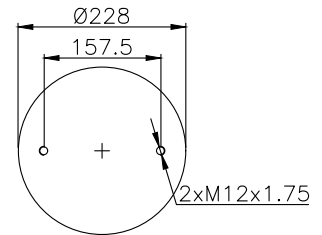

Product ID: 171001

Weight: 5,69 kg

QIP (pcs): 40

OEM Ref.

CROSS Ref.

-

Firestone

22