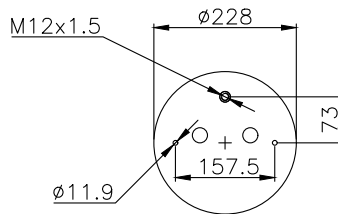

Product ID: 161126

Weight: 10,54 kg

QIP (pcs): 24

OEM Ref.

Scania
1362147
1386200
1370744

CROSS Ref.

Contitech
Goodyear
Goodyear Flex No
Vibracoustic
Phoenix
Airtech
Gart
6701 N P01
1R13-745
1R13-200
566-26-3-522
566-26-3-147
VIDF23D-1
1DF 23 D-1
36200 C
D278/M - 278.2.500