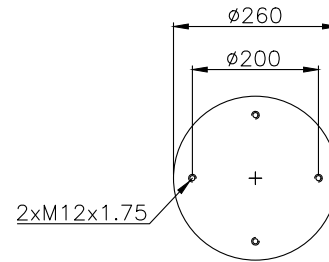

220005

Product ID: 161140

Weight: 9,92 kg

QIP (pcs): 28

OEM Ref.

Zorzi 1006559
Viberti 128147109

CROSS Ref.

Phoenix 1D 23 E-2
Vibracoustic V1D 23 E-2
Blacktech RML 74514 C
Airtech 391210 -C
Dunlop D12B06 / D12B10
CF Gomma 96864
Gart 1T 323-40
278.4.514
D278/H