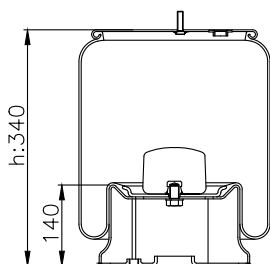

Product ID: 161362

Weight: 13,16 kg

QIP (pcs): 36

OEM Ref.

Battaglino 22.114.03
Pezzaioli 7010029
S.T. System Truck 05101009
Zorzi 1006562

CROSS Ref.

Gart 277.2.420
D 277/B