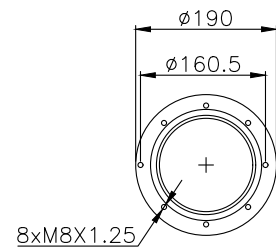

Product ID: 171093

Weight: 3,00 kg

QIP (pcs): 100

OEM Ref.

Pirelli

T20 86600

CROSS Ref.

Contitech
Firestone
Goodyear
Airtech

Phoenix

FD 200-19 S (8995 N)
W01-095-0009
2B9-200
2B-200
114001
2B 12R