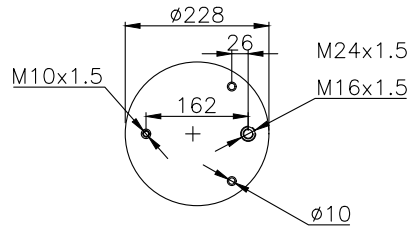

161377

210303

220145

Product ID: 161377

Weight: 5,57 kg

QIP (pcs): 45

OEM Ref.

Volvo

22 056 630
21 224 750

CROSS Ref.

Contitech
Airtech

4571 N P 02
34571 C