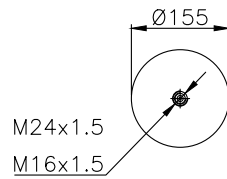

Product ID: 161205

Weight: 6,74 kg

QIP (pcs): 39

OEM Ref.

Mercedes
A 942 320 44 21
A 942 327 02 17

CROSS Ref.

Contitech
Blacktech
Airtech
4759 N P21
RML95860C21
34759-21 C