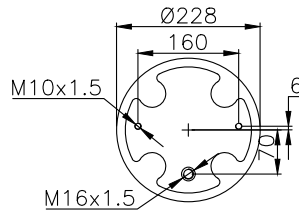

Product ID: 161152

Weight: 7,75 kg

QIP (pcs): 36

OEM Ref.

Volvo
20 452 144
21 811 323
20 554 762

CROSS Ref.

Contitech
Blacktech
Airtech
Granning
6613 N P01
RML 74762 C
36762 C
93924