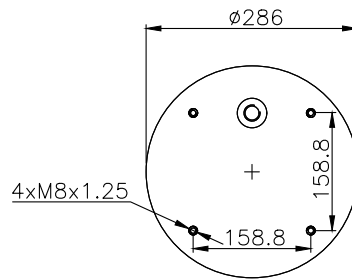

210090

Product ID: 171107

Weight: 9,03 kg

QIP (pcs): 25

OEM Ref.

CROSS Ref.

-

Airtech

3B - 357 / 115039