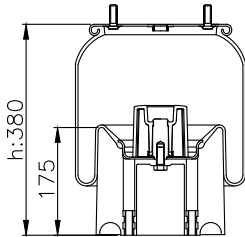

Product ID: 161045

Weight: 6,84 kg

QIP (pcs): 39

OEM Ref.

Mercedes	A 946 328 14 01
Weweler	US 07364
	US 06287
R.O.R Meritor	2122 1307
Jost	JAS 30 105 014 01

CROSS Ref.

Contitech	4157 N P14
Firestone	1T15MPW-7
Firestone Part No	W01-M58-6297
Goodyear	1R11-111
Phoenix	1 DK 21 A-4
Airtech	34157 CPP
Dunlop	00980A-AP
CF Gomma	207463
Blacktech	RML 75268 CP14
Gart	294.2.454/C294 D