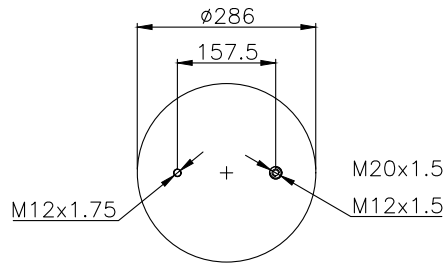

161177

210118

220054

Product ID: 161177

Weight: 16,92 kg

QIP (pcs): 18

OEM Ref.

Zorzi	1006552
Fruehauf	M001464
	UJB0129001
SMB	M001464
	M588762