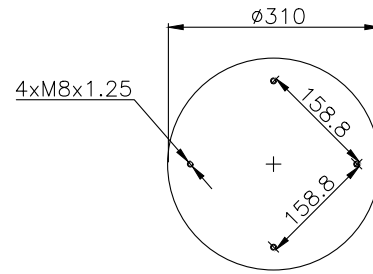

Product ID: 171005

Weight: 9,37 kg

QIP (pcs): 40

OEM Ref.

Chereau 01442

CROSS Ref.

Firestone 21D
Firestone Part No W01 M58 7501
Goodyear 2B14-465
Goodyear Flex No 578-92-3-353