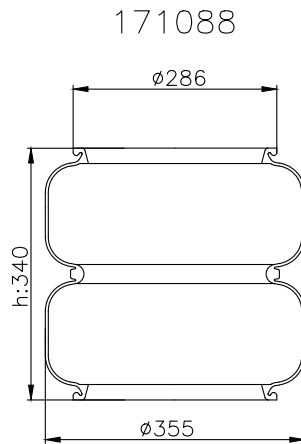

Product ID: 171088

Weight: 3,93 kg

QIP (pcs): 18

OEM Ref.

Kassbohrer 4.731.034.100
4.731.034.200
Pirelli T 21 B 89749
T 21 B 97141

CROSS Ref.

Phoenix 2 B 34 RB
Vibracoustic V 2 B 34 RB
Airtech 2B - 360 / 114451