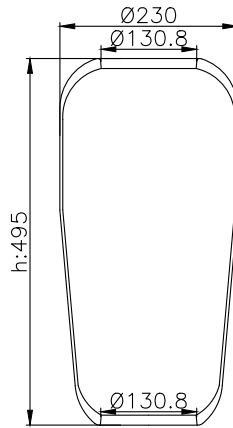

Product ID: 101027

Weight: 1,95 kg

QIP (pcs): 40

OEM Ref.

CROSS Ref.

M.A.N
81.43601.0071
81.43601.0072
81.43601.0110
81.43601.0128
81.43601.0137
Volvo
1082 085
1082 130

Contitech 883 N1
Goodyear 9012 / D11SB2
Phoenix 1F 21 C-2
Vibracoustic VIF21C-2
Blacktech RL9994
Airtech 3883
Granning 94517