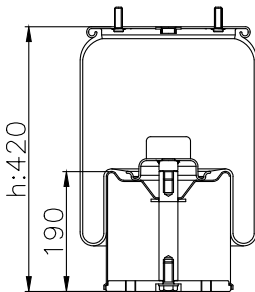

161187

210093

190008

Product ID: 161187

Weight: 12,40 kg

QIP (pcs): 26

OEM Ref.

Gigant 3053
166225