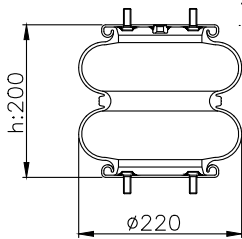

Product ID: 171025

Weight: 2,93 kg

QIP (pcs): 100

OEM Ref.

CROSS Ref.