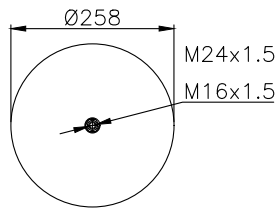

Product ID: 161356

Weight: 10,06 kg

QIP (pcs): 26

OEM Ref.

Mercedes A 942 320 59 21
Hendrickson HS 508263
Daimler A9423205921
Evobus A9423205921

CROSS Ref.

Goodyear 1R11-847
Goodyear Flex No 566-22-3-525
Vibracoustic V1 DK 22 G-1
Blacktech RML 78263 C