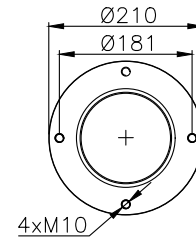

Product ID: 171135

Weight: 1,40 kg

QIP (pcs): 40

OEM Ref.

Granning 15807
Samro H 250-0021

CROSS Ref.

Airtech
Dunlop

2B-255 / 113100
SP 1538 (10x2)