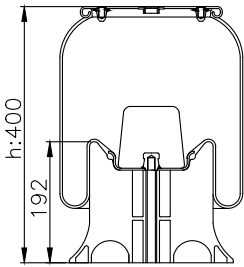

Product ID: 161137

Weight: 7,06 kg

QIP (pcs): 26

OEM Ref.

Weweler	US 06285
Schmitz	750 999
	014 892
Scania	2198334

CROSS Ref.

Contitech	4158 N P03
Firestone	1T15MPW-9
Firestone Part No	W01 M58 8185
Goodyear	1R12-749
Phoenix	1 DK 20 B-1
Vibracoustic	V1DK20B-1
Blacktech	RML 75269 CP
Airtech	38185 CPP