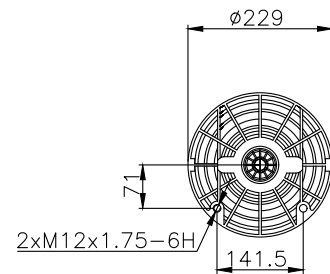

Product ID: 161487

Weight: 6,60 kg

QIP (pcs): 28

OEM Ref.

Schmitz Cargobull 1077929
Schmitz D355

CROSS Ref.

Goodyear 1R12-839
Goodyear Flex No 566-24-3-541