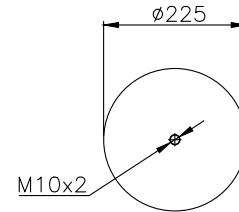

Product ID: 161403

Weight: 7,10 kg

QIP (pcs): 36

OEM Ref.

Daf
1622 849
1697 683

CROSS Ref.

Contitech
Firestone
Firestone Part No
Airtech
836 N P09
1T17AR-4.5
W01-M58-8364
3836-09 C