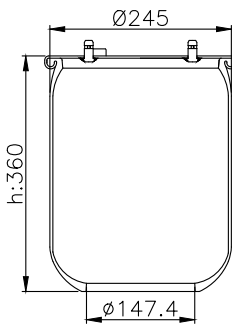

131348

210069

Product ID: 131348

Weight: 4,04 kg

QIP (pcs): 63

OEM Ref.

Scania
1440302
470921
488266

CROSS Ref.