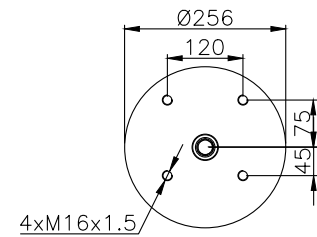

Product ID: 161447

Weight: 15,83 kg

QIP (pcs): 20

OEM Ref.

Gigant

3642
0166269

CROSS Ref.

Vibracoustic
Gart

V1 DF 32-B
292.2.463