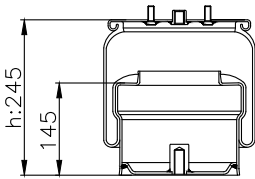

Product ID: 161133

Weight: 7,00 kg

QIP (pcs): 36

OEM Ref.

Daf
1279 141
1698 434
1529 835

CROSS Ref.

Contitech 889 M K2
Firestone 1T15LLR-5
Firestone Part No W01-M58-8679
Goodyear 1R11-843
Goodyear Flex No 566-22-3-551
Phoenix 1 DF 17 B-3
Blacktech RML 7990 C2
Airtech 3889 C
Granning 16225