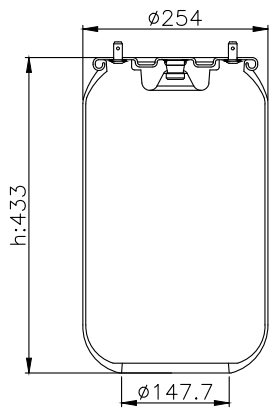

Product ID: 131298

Weight: 3,93 kg

QIP (pcs): 26

OEM Ref.

Scania
1386199
1362145
1370743

CROSS Ref.

Contitech
Goodyear
Goodyear Flex No
Airtech
6704 N P01 (without piston)
1R13-744
1R13-199
566-26-3-521
566-26-3-145
36199 P