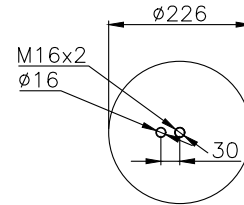

Product ID: 161312

Weight: 10,20 kg

QIP (pcs): 26

OEM Ref.

Scania

1434933

CROSS Ref.

Firestone
Firestone
Airtech

1T28HR-8
W01-M58-8633
34933 C