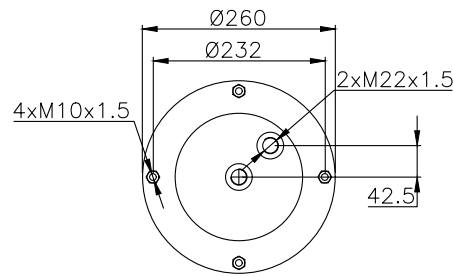

215008

Product ID: 171069

Weight: 5,83 kg

QIP (pcs): 18

OEM Ref.

Kaiser A06030616
Lohr Y00001137
Granning 15863

CROSS Ref.

Contitech FD 412-18
Airtech 2B-300 / 113305
Dunlop SP 1025 NB
Gart T291 / B (291.1.170)