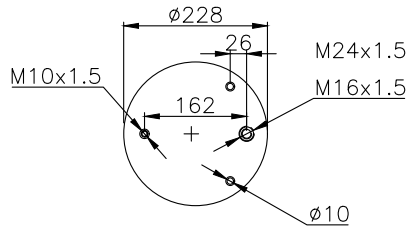

Product ID: 161372

Weight: 5,94 kg

QIP (pcs): 36

OEM Ref.

Volvo

22 058 739
21 224 747

CROSS Ref.

Contitech