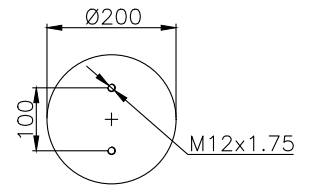

Product ID: 161395

Weight: 6,51 kg

QIP (pcs): 30

OEM Ref.

R..O.R Meritor 21222442
Weweler US 07074F

CROSS Ref.

Contitech 4157 N P09
Firestone 1T15MPW-7
Firestone Part No W01-M58-7074
Goodyear 1R11-761
Goodyear Flex No 566-22-3-521
Vibracoustic VIDK21A-31
Phoenix 1DK 21 A-31
Airtech 39002-A3 CPP 90
CF Gomma 1TC 300-38 / 205598
Dunlop 00980B