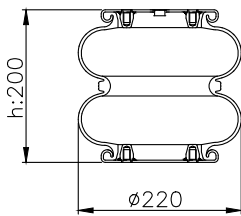

Product ID: 171011

Weight: 2,91 kg

QIP (pcs): 120

OEM Ref.

Granning	15599
Kögel	6501706
SAF Holland	4.229.1004.00
Scania	1319761
	1387289
	1723523
Pirelli	T20 (86660) 207065

CROSS Ref.

Contitech	FD 200-19 P04
Firestone	20F
Firestone Part No	W01 M58 7894
Goodyear	2B9-700
Goodyear Flex No	578-92-3-211
Phoenix	SP 2 B 12 R-5
Vibracoustic	VSP2B12R-5
Airtech	2B-220-3 / 113002
Dunlop	SO 9208
Gart	T291/2 - 291.2.203