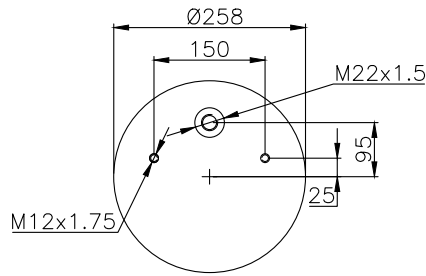

210006

Product ID: 131026

Weight: 5,00 kg

QIP (pcs): 38

OEM Ref.

CROSS Ref.

-

Airtech

34157-04 P