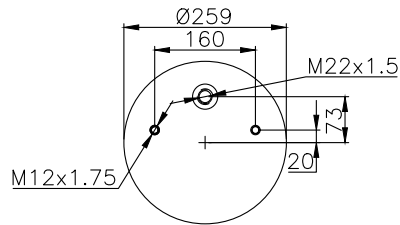

Product ID: 161355

Weight: 9,86 kg

QIP (pcs): 38

OEM Ref.

CROSS Ref.

Gigant

3042-166291

-