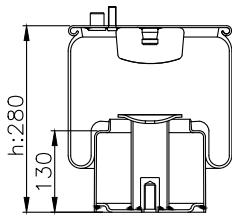

Product ID: 161104

Weight: 9,21 kg

QIP (pcs): 30

OEM Ref.

M.A.N
81.436.006.035
81.436.006.055

CROSS Ref.

Contitech	4884 N1 P06
Firestone	1T17JR-7.2
	1T17JBR-8.0
Firestone Part No	W01-M58-9879
Goodyear	1R11-861
Goodyear Flex No	566-22-3-540
Phoenix	1DF 19 B-1
Vibracoustic	V1DF 19 B-1
Blacktech	RML 75995 C6
Airtech	34884 C
CF Gomma	1TS 290-28 / 207702
Gart	304.1510/C304/M4
Granning	94100