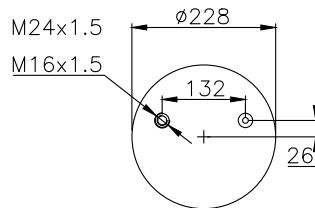

Product ID: 161280

Weight: 5,81 kg

QIP (pcs): 22

OEM Ref.

Volvo

20712428

CROSS Ref.

Airtech

32428 C