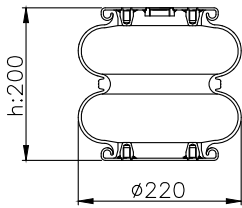

Product ID: 171145

Weight: 2,93 kg

QIP (pcs): 100

OEM Ref.

CROSS Ref.

Gigant

190130

Contitech
Phoenix
Vibracoustic

FD 200-19 3/4 M8
SP 2B 12 R-1
VSP2B12R-1