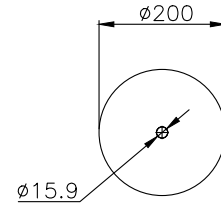

Product ID: 161307

Weight: 8,68 kg

QIP (pcs): 28

OEM Ref.

RenaultV.I
5.010.557.622
5.010.630.457
7.421.978.484
Volvo
20 735 220
21 978 490

CROSS Ref.

Contitech
Blacktech
Airtech
4919 N P01
RML 75020 C
34919 C