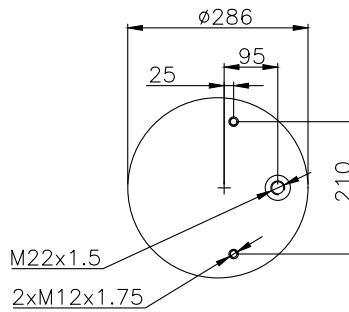

210004

Product ID: 161366

Weight: 13,64 kg

QIP (pcs): 36

OEM Ref.

CROSS Ref.

Mercedes

A 946 328 19 01

Airtech

32813 C