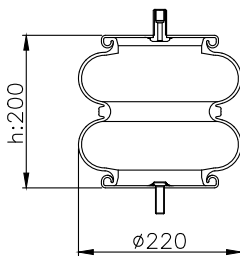

Product ID: 171144

Weight: 2,93 kg

QIP (pcs): 100

OEM Ref.

CROSS Ref.