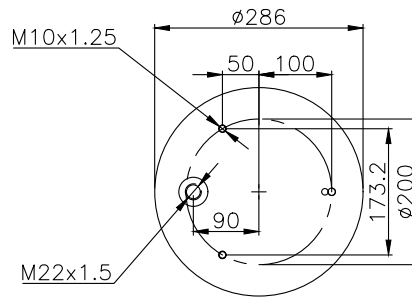

210024

Product ID: 131006

Weight: 6,10 kg

QIP (pcs): 22

OEM Ref.

Daf 0067306-526823
Evo-Bus 4731029000

CROSS Ref.

Contitech 811 MB (without piston)
Firestone 1T19L-11
Goodyear 1R14-718
Goodyear Flex No 566-28-3-503
Blacktech RML7922C (without piston)
Airtech 3811 P
CF Gomma 1T19E-2
203878