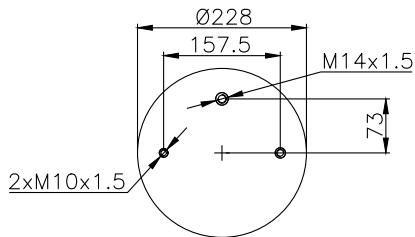

210021

310010

Product ID: 131028

Weight: 4,68 kg

QIP (pcs): 45

OEM Ref.

CROSS Ref.