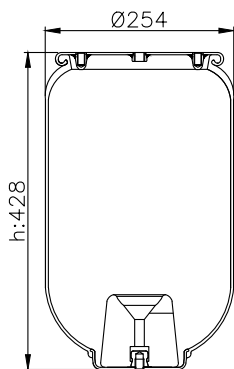

131023

Product ID: 131023

Weight: 4,89 kg

QIP (pcs): 45

OEM Ref.

DAF

698351

CROSS Ref.

Firestone
Firestone Part No

1T15M-6
W01-358-0734