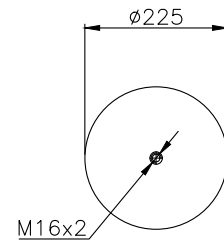

Product ID: 161015

Weight: 7,10 kg

QIP (pcs): 36

OEM Ref.

Daf
0 388 165
1529 833
1697 678

CROSS Ref.

Contitech 836 M K1
Firestone 1T17AR4.5
Firestone Part No W01-M58-8722
Goodyear 1R12-712
Goodyear Flex No 566-24-3-500
Phoenix 1 DF 25-11
Vibracoustic V1DF25-11
Blacktech RML 7947 C1
Airtech 3836 C
Gart 302.1.375
C 302
Dunlop D13B32