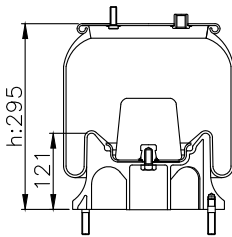

Product ID: 161168

Weight: 6,90 kg

QIP (pcs): 26

OEM Ref.

Renault
5.010.239.252
5.010.488.071
5.010.294.252B

CROSS Ref.

Contitech
Firestone
Firestone Part No

Phoenix
Vibracoustic
Blacktech

4154 N P05
1T15M-3
W01-358-8172
W01-M58-8172
1 DK 23 F-1
V1 DK 23 F-1
RML75265CP5