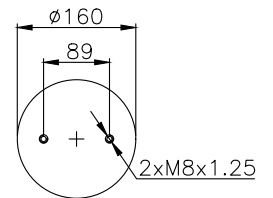

556 2 2 8406
2B-225 / 113550

171051

210192

210109

Product ID: 171051

Weight: 3,10 kg

QIP (pcs): 55

OEM Ref.