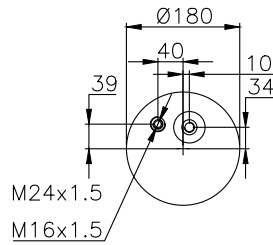

Product ID: 161338

Weight: 9,10 kg

QIP (pcs): 22

OEM Ref.

Mercedes

A 942 320 27 21
A 942 320 73 21
A 942 320 07 57
A 942 320 19 21

CROSS Ref.

Contitech

4187 N P26