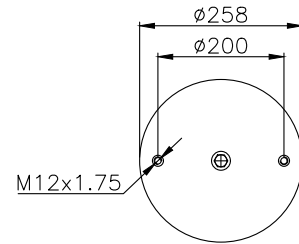

Product ID: 161382

Weight: 6,60 kg

QIP (pcs): 28

OEM Ref.

Volvo	22 025 612 25 379 286 20 722 409
Renault V.I	5.010.630.800 5.010.305.391 22 025 580

CROSS Ref.

Contitech	4927 N P01
Blacktech	RML 75038 CP