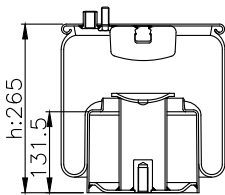

Product ID: 161324

Weight: 8,30 kg

QIP (pcs): 26

OEM Ref.

M.A.N

81.43600.6044

CROSS Ref.

Contitech
Blacktech
Airtech
Granning
CF Gomma
Gart

4885 N1 P02
RML 75996 C2
34885 C
94015
1TS 260-20 / 207764
289.1.410/C289/M1