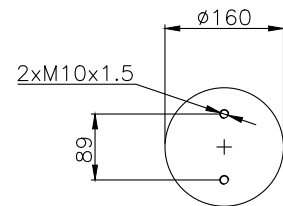

Product ID: 171025

Weight: 2,93 kg

QIP (pcs): 100

OEM Ref.

CROSS Ref.