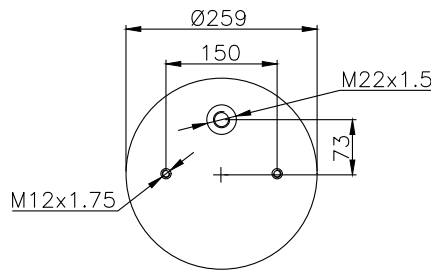

210014

Product ID: 131027

Weight: 5,09 kg

QIP (pcs): 26

OEM Ref.

Scania	1379392
	1440294
	1543691
R.O.R Meritor	MLF7081

CROSS Ref.

Firestone	1T15MPW7
Firestone Part No	W01-M58-8194
Airtech	38186 P