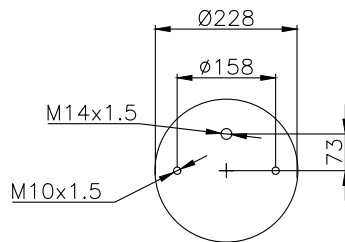

210021

Product ID: 161397

Weight: 11,22 kg

QIP (pcs): 35

OEM Ref.

CROSS Ref.