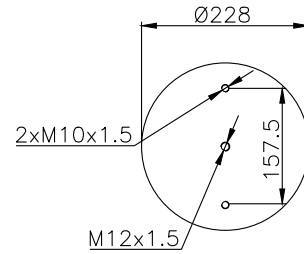

Product ID: 171003

Weight: 5,67 kg

QIP (pcs): 40

OEM Ref.

CROSS Ref.

-

Firestone
Firestone Part No
Vibracoustic

22
W01M58 6875
21226068