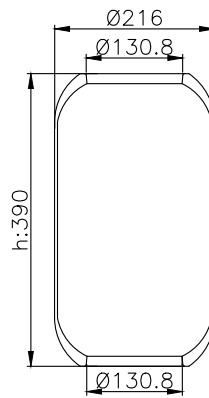

101035

Product ID: 101035

Weight: 1,40 kg

QIP (pcs): 40

OEM Ref.

CROSS Ref.

Iveco	4714025 / 4738008 / 8188526 / 4714025 / 4722525 / 5254025 / 6657150	Contitech	944 N
DAF	627584	Firestone	1R1B390-270
Inbus	484 0005 / 489 0001 / 484 0001 / 5001051	Firestone Part No	W01-095-0121
Scania	523229	Goodyear	9009/ D11S04
Inbus	484 0005 / 489 0001	Phoenix	1 E 21-6
		Airtech	3944
		Granning	15704
		CF Gomma	97619
			88786
		Blacktech	RL9055
		Gart	290.0.390/D290/B