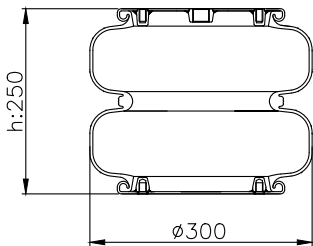

Product ID: 171111

Weight: 5,70 kg

QIP (pcs): 40

OEM Ref.

Guerra 5002 004 018000
Tres Eixos 8927

CROSS Ref.

Firestone Part No 22-15 T3 095 0258
Goodyear 556 2 2 8634
Airtech 2B-320 / 113325