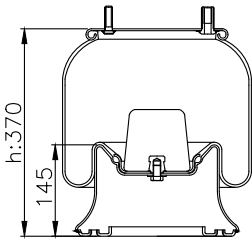

Product ID: 161036

Weight: 9,08 kg

QIP (pcs): 28

OEM Ref.

Fruehauf	M001472
Neway	905.57.075
Weweler	21515761
R.O.R Meritor	2121 5761

CROSS Ref.

Contitech	4156 N P07
Firestone	1T15M-6
Firestone Part No	W01-358-9361
Goodyear	1R12-719
Goodyear Flex No	566-24-3-502
Phoenix	1 DK 23 K-28
Vibracoustic	V1DK23K-28
Blacktech	RML 75267 C7
Airtech	34156-01 C