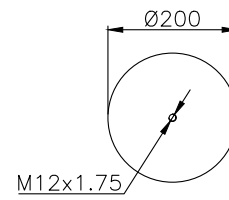

Product ID: 161050

Weight: 7,01 kg

QIP (pcs): 38

OEM Ref.

Fruehauf	UJB 0975
SMB	M060924
ACERBI	128140028
	800449526

CROSS Ref.

Contitech	4157 N P10
Firestone	1T15MPW-7
Firestone Part No	W01-M58-6315
Goodyear	1R11-772
Goodyear Flex No	566-22-3-521
Phoenix	1 DK 20 A-51
Vibracoustic	V1DK20A-51
Blacktech	RML 75268 CP10
Airtech	34157-10 CPP
CF Gomma	206925
	1T300-38
Gart	C294 / 294.1.450