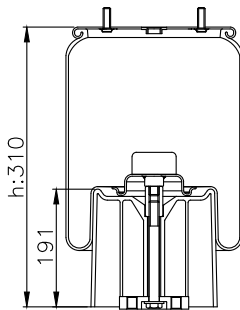

161026

Product ID: 161026

Weight: 9,50 kg

QIP (pcs): 33

OEM Ref.

Schmitz 015 502
017 109
BPW 05.429.43.20.0
Scania 2338887
Mercedes A 942 320 01 21
A 942 320 49 21
A 942 320 28 21

CROSS Ref.

Contitech 941 MB P30
Firestone 1T17J-10.3
Firestone Part No W01-M58-8616
Goodyear 1R11-743
Goodyear Flex No 566-22-3-500
Phoenix 1 DK 21-2
Vibracoustic V1DK21Y1
Blacktech RML 7052 CP
Airtech 3941-01 CPP
Dunlop 00936A-AP
Granning 16918
CF Gomma 206356 / 1TC 300-36
Gart 293.2.512 / C293