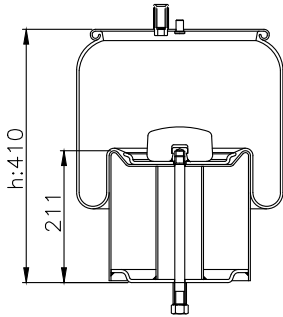

Product ID: 161520

Weight: 10,40 kg

QIP (pcs): 33

OEM Ref.

Renault V.I	5.010.557.355
	7.422.025.556
Volvo	20 722 412
	22 025 568

CROSS Ref.

Contitech	4912 N P10
Phoenix	1DK 28 F-5
Goodyear	1R13-753
Airtech	34912-10 C
CF Gomma	D287/C
Gart	2871.603