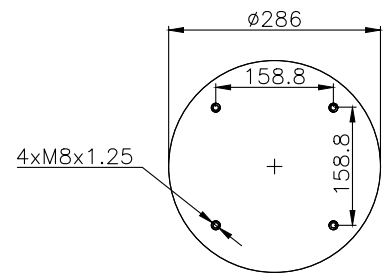

Product ID: 171081

Weight: 7,00 kg

QIP (pcs): 30

OEM Ref.

CROSS Ref.

Firestone
Airtech

22.5x2
2B-355 / 113455