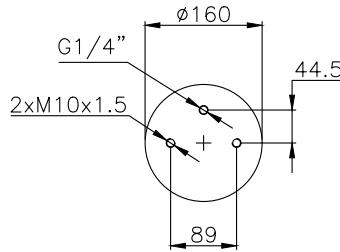

171010

210073

210074

Product ID: 171010

Weight: 2,85 kg

QIP (pcs): 105

OEM Ref.

CROSS Ref.

Airtech

2B-220 / 113021