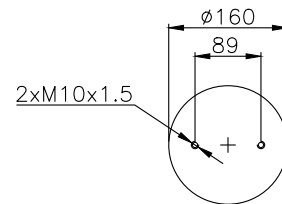

Product ID: 171009

Weight: 2,91 kg

QIP (pcs): 120

OEM Ref.

SAF

45.980.0541.92

CROSS Ref.

Contitech
Airtech

FD 200-19
2B-220-3