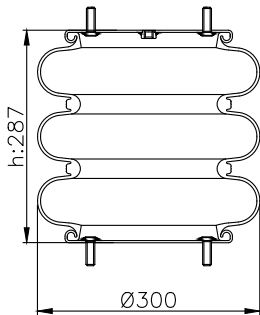

Product ID: 171042

Weight: 8,00 kg

QIP (pcs): 30

OEM Ref.

CROSS Ref.