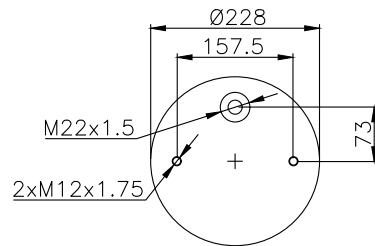

Product ID: 171146

Weight: 4,86 kg

QIP (pcs): 36

OEM Ref.

CROSS Ref.

-

Firestone

22