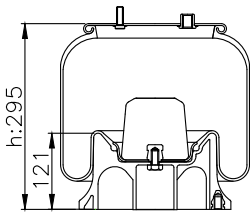

Product ID: 161131

Weight: 6,90 kg

QIP (pcs): 26

OEM Ref.

CROSS Ref.

-

Airtech

34154 CPP