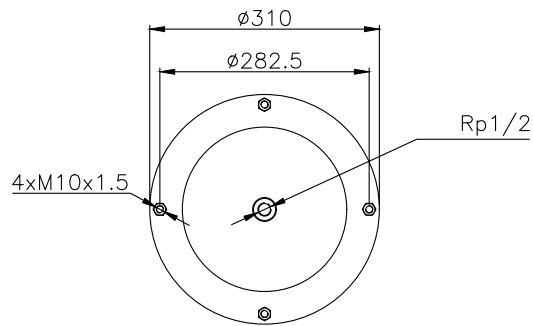

171156

210237

Product ID: 171156

Weight: 10,98 kg

QIP (pcs): 20

OEM Ref.

Granning 15824
Weweler USN 5100 18 KD

CROSS Ref.

Contitech FT 614-36 1/2 M10
Airtech 3B-370 / 115108
Dunlop SP 1558 14 1/2 x 3
Norgren M/31143 (141/2x3)