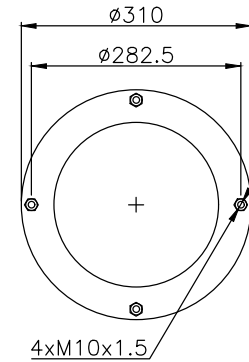

215011

Product ID: 171096

Weight: 9,76 kg

QIP (pcs): 30

OEM Ref.

CROSS Ref.

Granning

15830

Airtech
Dunlop

2B - 400 / 113404
16" x 2