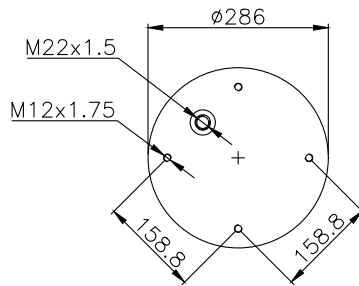

Product ID: 161233

Weight: 12,70 kg

QIP (pcs): 22

OEM Ref.

Terberg	21071483
Weweler	US06364FS
DAF	0388491
Tridac	310472
MAZ	543268-02
	54327
	544008
	544020-030
	54421

CROSS Ref.

Firestone	1T19L-11
Firestone Part No	W01M58 6344
Vibracoustic	V1D 28 C-126