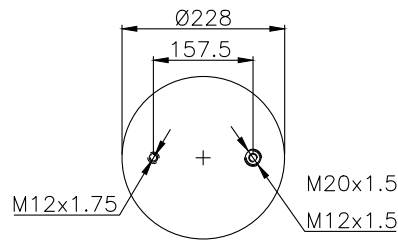

Product ID: 131021

Weight: 4,54 kg

QIP (pcs): 45

OEM Ref.

Fruehauf M001472
R.O.R Meritor 2121 5762
Weweler US35864F

CROSS Ref.

Contitech 4156 N P05
Firestone 1T15M-6
Firestone Part No W01-358-0734
Goodyear 1R12-842
Goodyear Flex No 566-24-3-502
Blacktech RML75267-5
Airtech 34156 P