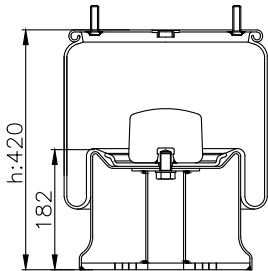

Product ID: 161287

Weight: 13,16 kg

QIP (pcs): 22

OEM Ref.

Schmitz	017 924 FAG041-0087 128 8087
Mercedes	A 946 328 15 01
Weweler	US 04030P US 04030G
Jost	JAS 20 105 015 01 2010501501

CROSS Ref.

Contitech	4035 N P02
Goodyear	1R14-823
Goodyear Flex No	566-28-3-529
Phoenix	1 DK 28 F-3
Vibracoustic	V 1 DK 28 F-3
Blacktech	RML 71501 C
Airtech	30283 C
Granning	93003
Gart	277.2.520 D277/D