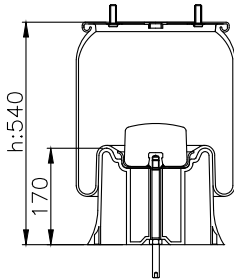

Product ID: 161486

Weight: 7,42 kg

QIP (pcs): 28

OEM Ref.

Saf Holland

3.229.0038.00
2621V

CROSS Ref.

Phoenix
Vibracoustic
Airtech
CF Gomma
Gart

1DK 22 E-13
V1DK22E-13
32621 CPP
1T300-37 / 207719
D278/S - 278.1453