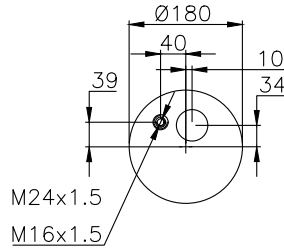

Product ID: 161125

Weight: 9,60 kg

QIP (pcs): 22

OEM Ref.

Mercedes

A 942320 22 21
A 942 320 68 21
A 942 320 13 21

CROSS Ref.

Contitech

4183 N P25
4183 N P23

Goodyear

9567

Blacktech

RML 95294 C23

Airtech

34183-23 C

Granning

93918