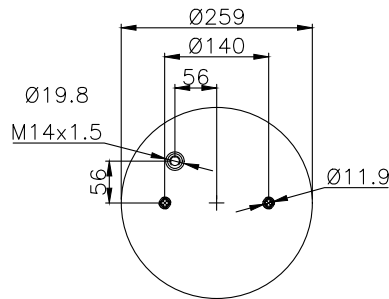

CROSS Ref.

Firestone 1T17B-11
Firestone Part No W01-M58-8747

131305

210069

Product ID: 131305

Weight: 3,29 kg

QIP (pcs): 63

OEM Ref.