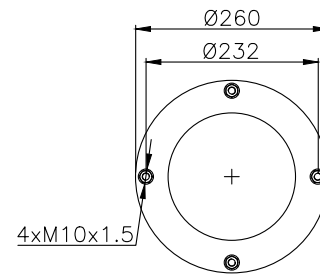

215002

Product ID: 171069

Weight: 5,83 kg

QIP (pcs): 18

OEM Ref.

Kaiser A06030616
Lohr Y00001137
Granning 15863

CROSS Ref.

Contitech FD 412-18
Airtech 2B-300 / 113305
Dunlop SP 1025 NB
Gart T291 / B (291.1.170)