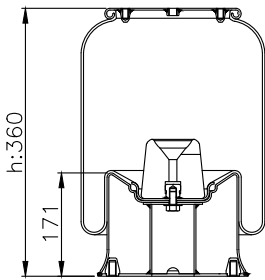

161329

Product ID: 161329

Weight: 13,70 kg

QIP (pcs): 28

OEM Ref.

Scania
1314905
1865753
1327144

CROSS Ref.

Firestone
Firestone Part No
Goodyear
Goodyear Flex No
Vibracoustic
Blacktech
Airtech
1T15M-9
W01-M58-7348
1R12-713
566-24-3-501
V1DK 23 L-42
RML 77308 CP
34159-11 C