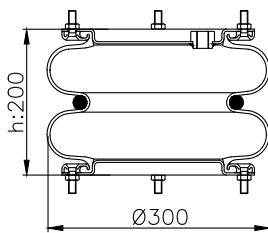

Product ID: 171061

Weight: 4,74 kg

QIP (pcs): 45

OEM Ref.

Fruehauf	UJB 0985
Granning	15814
Lohr	A06030601
SMB	M063796
Kaiser	A06030615

CROSS Ref.

Contitech	FD 412-18 P01
Firestone	12 x 2 NB
Firestone Part No	W01 R58 4073
Goodyear	2B12-2457
Goodyear Flex No	578-92-3-2452
Airtech	2B-300 / 113301
Dunlop	SP 2665 NB (12x2)