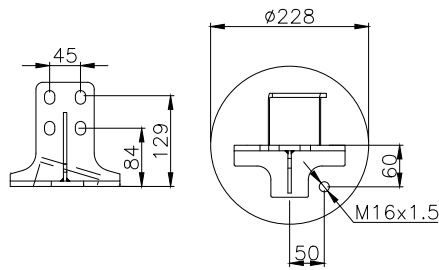

Product ID: 131290

Weight: 5,11 kg

QIP (pcs): 51

OEM Ref.

CROSS Ref.

Iveco

41270466

Firestone
Firestone Part No

1T 15 LNR 4.5
W01 M58 8660 (without piston)