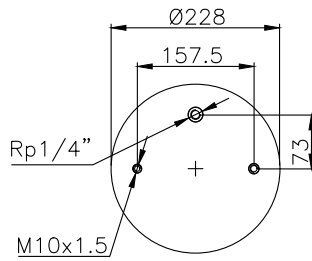

FD 330-22 G 1/4 - 60031
22
W01 M58 6381
2B-301 / 113308

171085

210230

210039

Product ID: 171085

Weight: 7,00 kg

QIP (pcs): 40

OEM Ref.