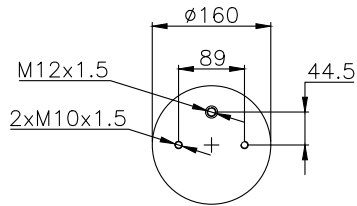

Product ID: 171076

Weight: 3,20 kg

QIP (pcs): 100

OEM Ref.

SAF
4.229.1005.00
4.229.1005.01
1608

CROSS Ref.

Contitech FD 200-25 P02
Goodyear 2B 9-701
Goodyear Flex No 578-92-3-206
Phoenix SP2B12R-A-3
Vibracoustic VSP2B12RA-3
Airtech A2 220-30 / 113476
Dunlop S09204
Gart T291/2B - 291.2.263
CF Gomma (PIRELLI) 20L 207065