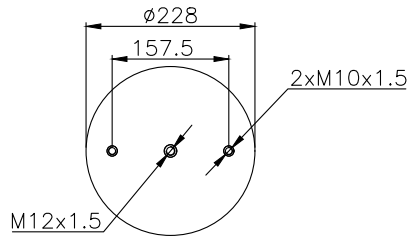

Product ID: 171105

Weight: 5,10 kg

QIP (pcs): 45

OEM Ref.

ROR-Meritor

21226068

CROSS Ref.

Firestone Part No
Airtech
Dunlop

W01-M58-6875
2B-320 / 113342
12"x2