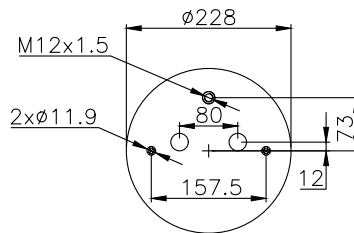

Product ID: 131298

Weight: 3,93 kg

QIP (pcs): 26

OEM Ref.

Scania
1386199
1362145
1370743

CROSS Ref.

Contitech
Goodyear
Goodyear Flex No
Airtech
6704 N P01 (without piston)
1R13-744
1R13-199
566-26-3-521
566-26-3-145
36199 P