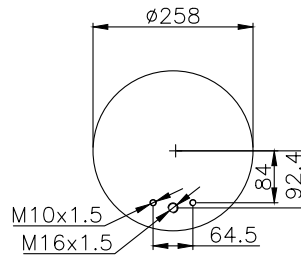

Product ID: 161216

Weight: 8,17 kg

QIP (pcs): 30

OEM Ref.

Volvo
20 573 311
20 573 311
3 195 240

CROSS Ref.

Contitech
Blacktech
Airtech
6603 N P02
RML 73311 C
36311 C