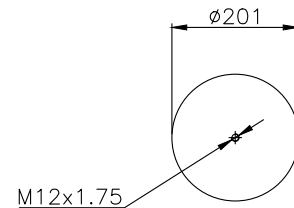

Product ID: 161202

Weight: 6,79 kg

QIP (pcs): 39

OEM Ref.

Weweler	US 06318 F
	US 86318 F
Schmitz	016 512
	016 558
	124 4666
	127 0603

CROSS Ref.

Firestone	1T15MPW-9
Firestone Part No	W01-M58-6318
Goodyear	1R12-837
Goodyear Flex No	566-24-3-452
Phoenix	1 DK 23 L-1
Blacktech	RML 76318 CP
Airtech	36318 CPP
Gart	294.1500
	C294/HS