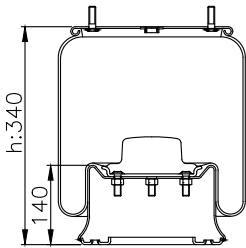

Product ID: 161093

Weight: 10,56 kg

QIP (pcs): 22

OEM Ref.

S.A.F
3.229.2227.00
3.229.2127.00
3.229.0027.00
2918V
Scania
1723275

CROSS Ref.

Contitech
Firestone
Firestone Part No
Goodyear
Goodyear Flex No
Phoenix
Vibracoustic
Blacktech
Airtech
CF Gomma
4810 N P05
1T19L-7
W01-M58-6338
1R14-730
566-28-3-548
1 D 28 A-10
V1D28A-10
RML75921C5
32918 P
1T19E-2