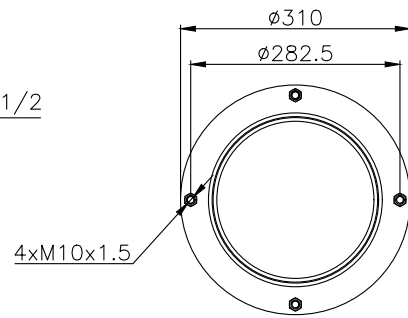

215013

Product ID: 171168

Weight: 11,95 kg

QIP (pcs): 20

OEM Ref.

CROSS Ref.

Granning 15827

Contitech
Airtech
Dunlop

FT 614-36 / 68044
3B-370 / 115111
SP 2526 (14 1/2 X 3 RE)