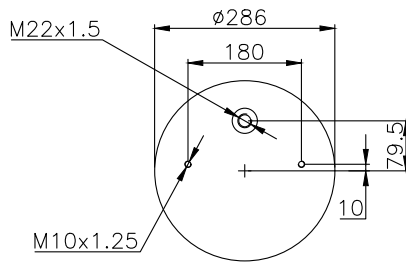

210092

Product ID: 161308

Weight: 14,75 kg

QIP (pcs): 22

OEM Ref.

CROSS Ref.

Wabco

951 814 706 0

Airtech

391318 C