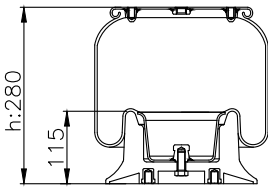

161111

210086

220523

Product ID: 161111

Weight: 5,11 kg

QIP (pcs): 60

OEM Ref.

Scania
1314903
1402423