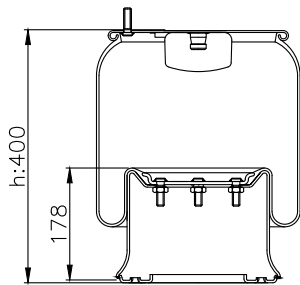

Product ID: 161151

Weight: 16,20 kg

QIP (pcs): 26

OEM Ref.

Lecitrailer SN 21502

CROSS Ref.

Firestone	1T19L-11
Firestone Part No	W01-M58-7502
Goodyear	1R14-709
Phoenix	1D 28 B-4
Vibracoustic	V1D 28 B-4
Gart	287.4.512
	D287/A