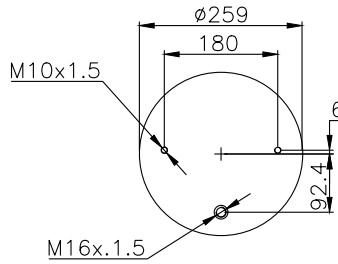

Product ID: 131304

Weight: 3,99 kg

QIP (pcs): 26

OEM Ref.

CROSS Ref.

Volvo
20 452 138
1629 782
1075 365
20 554 761

Airtech 34925 P