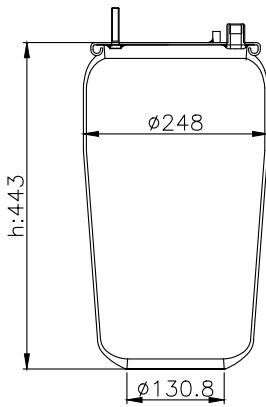

Product ID: 131357

Weight: 3,51 kg

QIP (pcs): 45

OEM Ref.

Volvo

22 058 737
21 224 745

CROSS Ref.

Contitech
Airtech

4560 N P02 (without piston)
34560 C (without piston)