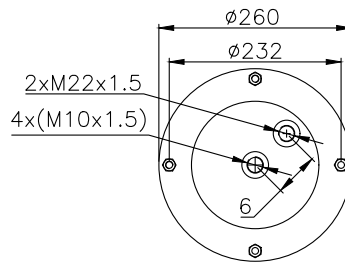

215008

Product ID: 171108

Weight: 7,58 kg

QIP (pcs): 30

OEM Ref.

CROSS Ref.