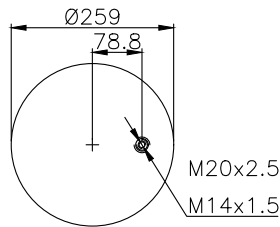

Product ID: 161086

Weight: 11,14 kg

QIP (pcs): 21

OEM Ref.

Samro	2500915
Mercedes	A 946 328 04 01
Hendrickson	HS 251087
Renault	5.010.557.164
R.O.R Meritor	MLF7061

CROSS Ref.

Firestone	1T17B-11
Firestone Part No	W01-M58-8747
	W01-M58-8629
Goodyear	1R13-150
	1R13-148
Goodyear Flex No	566-26-3-068
Phoenix	1DK 25-1
Vibracoustic	V 1DK 25-8747
Blacktech	RML 70081 C
Airtech	30081 C
Granning	15654
Gart	278.4.535/D278/D