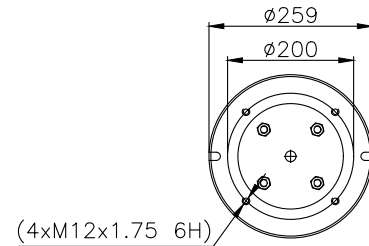

Product ID: 161343

Weight: 24,96 kg

QIP (pcs): 22

OEM Ref.

Weweler	US 04031P
	US 04029P
Schmitz	017 685
Scania	2198324

CROSS Ref.

Goodyear	1R14-784
	1R14-812
Goodyear Flex No	566-28-3-529
	566-28-3-540
Phoenix	1 D 28 F-5
Vibracoustic	V 1 D 28 F-5
Blacktech	RML 74031 C
	RML 77685C
Airtech	30285 C
Dunlop	D14B49