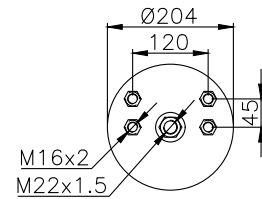

Product ID: 161355

Weight: 9,86 kg

QIP (pcs): 38

OEM Ref.

CROSS Ref.

Gigant

3042-166291

-