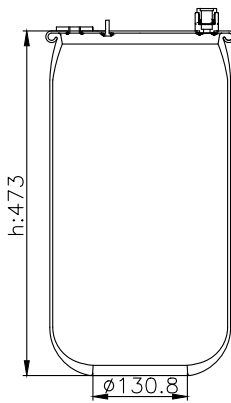

Product ID: 131327

Weight: 4,20 kg

QIP (pcs): 38

OEM Ref.

CROSS Ref.

Mercedes

A 960 320 13 57

Contitech

6120 N P48 (without piston)