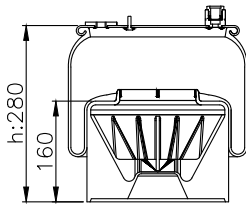

Product ID: 161420

Weight: 6,70 kg

QIP (pcs): 42

OEM Ref.

CROSS Ref.

Mercedes

A 960 320 13 57

Contitech

6120 N P48