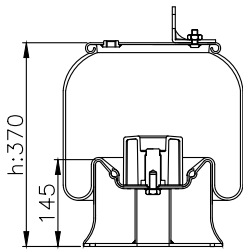

Product ID: 161514

Weight: 10,50 kg

QIP (pcs): 30

OEM Ref.

CROSS Ref.

Hendrickson
Iveco

HS508385
50418867

Vibracoustic

V1 D23 G-4WB