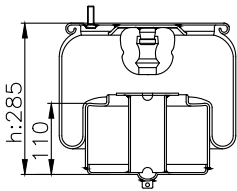

Product ID: 161089

Weight: 6,99 kg

QIP (pcs): 36

OEM Ref.

Volvo

20554772
3987782
20427783

CROSS Ref.

Contitech

7783 N
57772 M