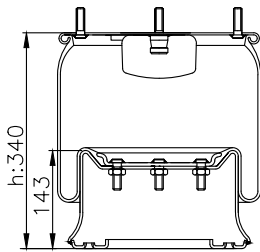

Product ID: 131335

Weight: 5,49 kg

QIP (pcs): 36

OEM Ref.

CROSS Ref.

161004

210010

220001