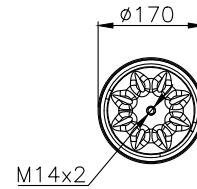

Product ID: 161201

Weight: 5,56 kg

QIP (pcs): 28

OEM Ref.

Volvo
20 531 988
20 582 212
21 961 447
20 427 804
20 427 805
20 456 158
20 427 802
20 375 228
1076 417

CROSS Ref.

Contitech
Firestone
Firestone Part No
Blacktech
Airtech
6606 N P02
1T15LNR-3.0
W01-M58-8690
RML 76420 C
36420 C