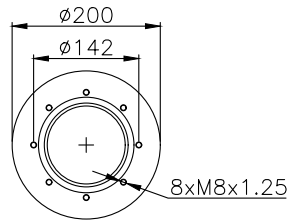

Product ID: 171118

Weight: 3,20 kg

QIP (pcs): 50

OEM Ref.

Pirelli

T245 93740

CROSS Ref.

Airtech

2B-250 HYD
113151