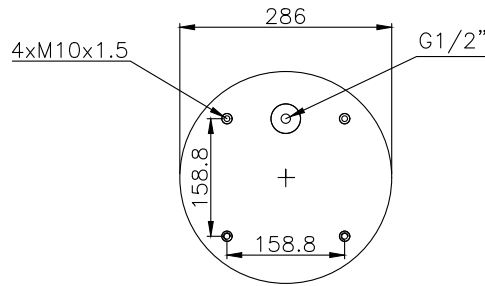

210308

Product ID: 171189

Weight: 6,60 kg

QIP (pcs): 48

OEM Ref.

CROSS Ref.

Firestone
Airtech

22.5x2
2B-355 / 113459