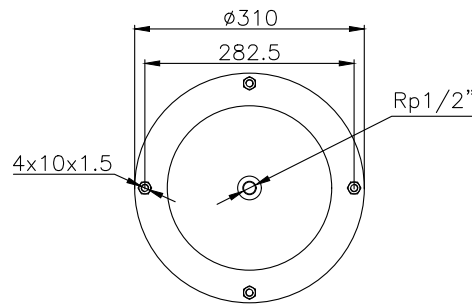

215017

Product ID: 171127

Weight: 9,05 kg

QIP (pcs): 30

OEM Ref.

Weweler	USN510010DX
Granning	15821
Gigant	88 1205

CROSS Ref.

Contitech	FD 614-26 1/2 M10
Firestone	14.5x2
Firestone Part No	W01-R58-4064
Airtech	2B-370 / 113358
Dunlop	14 1/2x2 SP1556
Norgren	M/31142 (141/2x2)