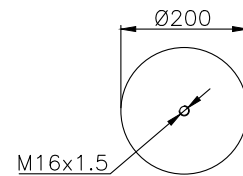

Product ID: 161063

Weight: 6,44 kg

QIP (pcs): 36

OEM Ref.

Mercedes A 942 320 02 21
A 942 320 50 21
A 942 320 29 21
R.O.R Meritor MLF7109

CROSS Ref.

Contitech 4390 N P22
4390 N P01
Firestone 1R7Z-440-290
Firestone Part No W01-M58-8513
Goodyear 9506 / D12T11
Phoenix 1 KF 21-22
Blacktech RML 95401 C22
Airtech 34390-22 C
Granning 93916
CF Gomma 1VS 285-30/ 207766
Gart 304.1441 / C 304