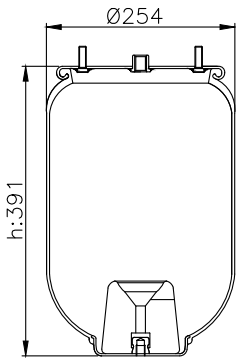

Product ID: 131020

Weight: 4,84 kg

QIP (pcs): 45

OEM Ref.

CROSS Ref.

-

Firestone

1T15M-3