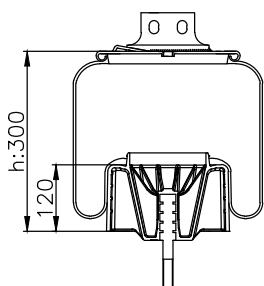

1T 15 LNR 4.5
W01 M58 8663
1DF 20 G-1
1TS 270-23 /206686
RML 70462 CP
36686 CPP
290.1.390 / D 290 BR

161351

210265

220578

Product ID: 161351

Weight: 5,99 kg

QIP (pcs): 30

OEM Ref.