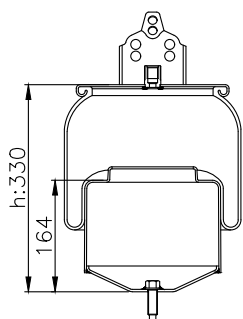

Product ID: 161087

Weight: 7,26 kg

QIP (pcs): 30

OEM Ref.

Renault	7.422.071.638
Volvo	1075 890
	20 375 226
	20 427 800
	20 456 150
	20 531 984
	1076 415
	20 582 206
	21 961 974
	20 427 803

CROSS Ref.

Contitech	6605 N P01
Firestone	1T15LNR-6
Firestone Part No	W01-M58-8472
Goodyear	1R11-805
Goodyear Flex No	566-22-3-535
Phoenix	1 DF 20 D-1
Vibracoustic	V1 DF 20 B-1
Blacktech	RML 78914 C
Airtech	37803 P
Granning	93914
Gart	294.1.430/ C294/V