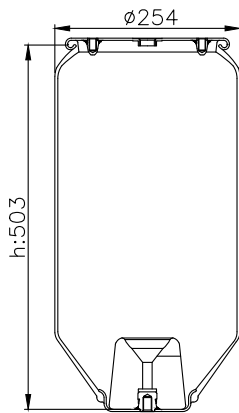

131132

210036

310010

Product ID: 131132

Weight: 4,84 kg

QIP (pcs): 38

OEM Ref.

CROSS Ref.

Firestone
Firestone Part No
Goodyear
Phoenix
Vibracoustic

1T15MPW-9
W01-M58-6257
2R12-748 / D12U23
1 DK 20 B-1 NP
VIDK20B-1 NP