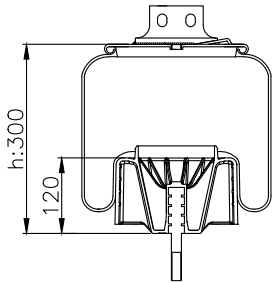

Product ID: 161350

Weight: 5,84 kg

QIP (pcs): 30

OEM Ref.

Iveco

41270462

CROSS Ref.

Firestone
Firestone Part No
Phoenix
CF Gomma
Blacktech
Airtech
Gart

1T 15 LNR 4.5
W01 M58 8663
1DF 20 G-1
1TS 270-23 /206686
RML 70462 CP
36686 CPP
290.1.390 / D 290 BR