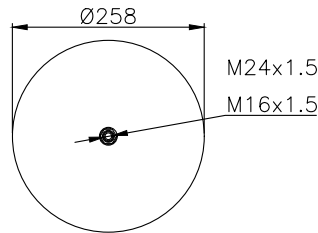

Airtech
Dunlop

30907 C
PNP30907100

131311

210284

Product ID: 131311

Weight: 5,96 kg

QIP (pcs): 36

OEM Ref.