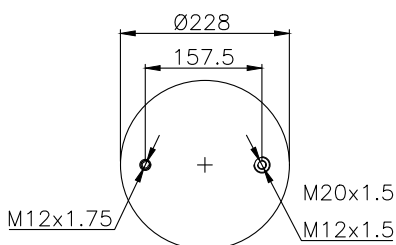

Product ID: 131242

Weight: 5,20 kg

QIP (pcs): 30

OEM Ref.

Samro

H2500425

CROSS Ref.

Contitech
Firestone
Firestone Part No
Airtech

4159 N P03 (without piston)
1T15M-9
W01-M58-7548 (without piston)
34159-01C (without piston)