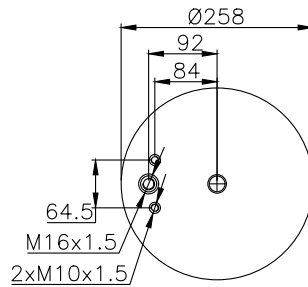

Product ID: 131308

Weight: 4,99 kg

QIP (pcs): 48

OEM Ref.

Volvo	1076 075
	1076 076
	20 554 756
Fruehauf	431487
R.O.R Meritor	MLF7171

CROSS Ref.

Contitech	4420 N P01 (without Piston)
Firestone	1T17BR-8
Firestone Part No	W01-M58-9707
Blacktech	RML75531C
Airtech	36075 P
CF Gomma	1T19-E2 / 204420
Gart	D278/V1 - 278.1.355