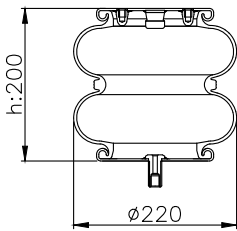

Product ID: 171045

Weight: 2,93 kg

QIP (pcs): 100

OEM Ref.

Guerra 5036002015006
Suspentech ST852
Randon 2121002778

CROSS Ref.

Firestone Part No 20 T3 095.0353
Goodyear Flex No 556 2 2 8520
Airtech 2B-220 / 113475