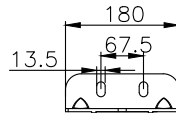

Product ID: 161514

Weight: 10,50 kg

QIP (pcs): 30

OEM Ref.

CROSS Ref.

Hendrickson
Iveco

HS508385
50418867

Vibracoustic

V1 D23 G-4WB