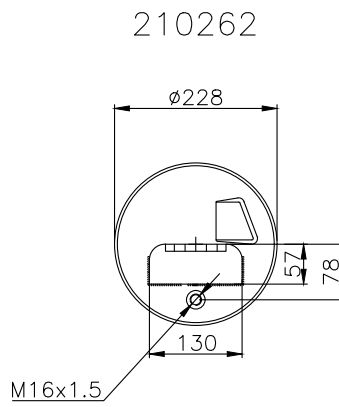

Product ID: 131287

Weight: 4,18 kg

QIP (pcs): 54

OEM Ref.

Iveco

41270462

CROSS Ref.

Firestone
Firestone Part No
Airtech

1T 15 LNR 4.5
W01 M58 8663 (without piston)
36686 P