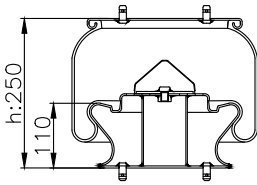

Firestone	1T15VPR-3
Firestone Part No	W01-M58-8193 (without piston)
Goodyear	1R12-809
Goodyear Flex No	566-24-3-530
Phoenix	1 DF 23 A-1
Airtech	330302 P

161091

210069

220032

Product ID: 161091

Weight: 9,05 kg