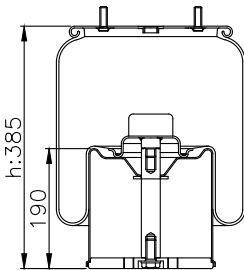

Product ID: 161025

Weight: 12,20 kg

QIP (pcs): 30

OEM Ref.

BPW
05.429.40.03.0 (30)
05.429.43.34.0
05.429.43.56.0
Wabco
951 811 702 0
951 811 700 0

CROSS Ref.

Firestone
Firestone Part No
Goodyear
Phoenix
Airtech
CF Gomma
Dunlop
Taurus
1T17D-8.3
W01-M58-8620
1R11-700
1 DK 21
3941 C
1TC 300-36 /204466
D11U30
UR 730-01 T