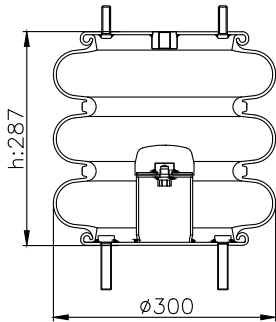

Product ID: 171072

Weight: 6,40 kg

QIP (pcs): 27

OEM Ref.

Rolfo

112321

CROSS Ref.

Airtech

Gart

CF Gomma (PIRELLI)

3B - 310HYD / 115028

T 271/S - 271.3.298

322 B.B. - 204413