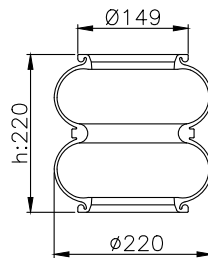

Product ID: 171043

Weight: 2,80 kg

QIP (pcs): 100

OEM Ref.

Volvo
0 365 431
0 365 461
6 882 797

CROSS Ref.

Contitech	FD 200-19 S
Firestone Part No	W01-095-0009
Goodyear	2B9-8325
Goodyear Flex No	556-03-8325
Phoenix	2 B 12 R
Vibracoustic	V2B12R
Airtech	2B-220 / 114001
CF Gomma (PIRELLI)	20-86599