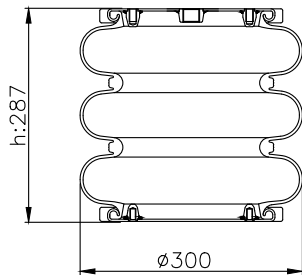

Product ID: 171074

Weight: 8,25 kg

QIP (pcs): 20

OEM Ref.

A Guerra 5002004062000

CROSS Ref.

Contitech
Firestone
Firestone Part No
Goodyear Flex No
Airtech

FT 330-29 832 Brazil
38-R
W01-095-0274
578 3 3 8334
3B - 310 / 115023