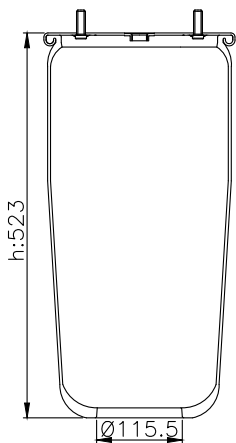

Product ID: 131079

Weight: 3,97 kg

QIP (pcs): 28

OEM Ref.

Scania	1440302
	470921
	488266
Gigant	3053
	166225

CROSS Ref.

Contitech	724 N P01 (without piston)
Goodyear	1R11-711
Goodyear Flex No	566-22-3-504
Blacktech	RML7835
Aitrtech	3724 P