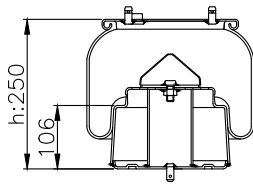

Product ID: 161289

Weight: 7,34 kg

QIP (pcs): 42

OEM Ref.

Scania
1440307
1440860
470919
475149
R.O.R Meritor
MLF 7144

CROSS Ref.

Firestone
Firestone Part No
Goodyear
Goodyear Flex No
Phoenix
Blacktech
Airtech
Dunlop
Granning
Gart
1T15L-4
W01-095-0405
1R11-845
566-22-3-550
1 DF 23 B-2
RML 70307 C
330307 C
01527A-AP
92503
2971.300/D297/C