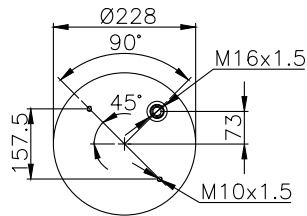

Product ID: 161168

Weight: 6,90 kg

QIP (pcs): 26

OEM Ref.

Renault
5.010.239.252
5.010.488.071
5.010.294.252B

CROSS Ref.

Contitech
Firestone
Firestone Part No

Phoenix
Vibracoustic
Blacktech

4154 N P05
1T15M-3
W01-358-8172
W01-M58-8172
1 DK 23 F-1
V1 DK 23 F-1
RML75265CP5