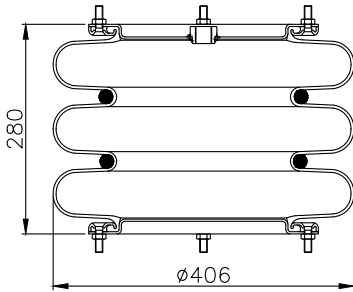

171071

215012

215011

Product ID: 171071

Weight: 10,55 kg

QIP (pcs): 30

OEM Ref.

CROSS Ref.