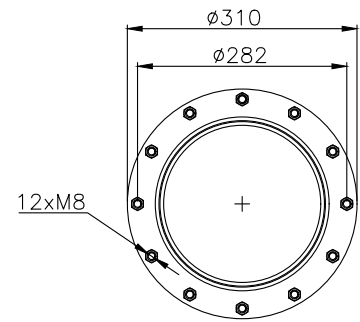

171175

215027

Product ID: 171175

Weight: 5,44 kg

QIP (pcs): 24

OEM Ref.

Cardi 580553800
Viberti 128118102

CROSS Ref.

Contitech
Airtech
Dunlop
FD 614-26 / 66013
2B - 370/HYD / 113361
SP 2599