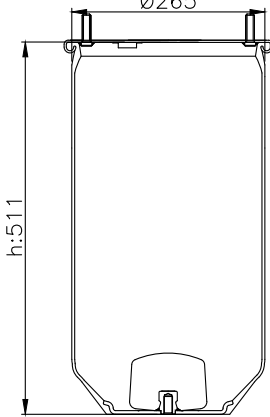

Product ID: 131003

Weight: 6,52 kg

QIP (pcs): 22

OEM Ref.

Battaglino	22111400
DAF	0 067 452
R.O.R Meritor	21215633
	21122239

CROSS Ref.

Contitech	811 M16
Firestone	1T19L-11
Airtech	3811-02 P
Dunlop	D14B51