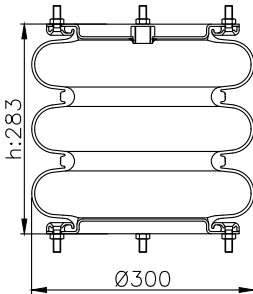

Product ID: 171136

Weight: 7,66 kg

QIP (pcs): 30

OEM Ref.

Granning 15816
Gigant 881204

CROSS Ref.

Contitech FT 412-32 1/2 M10
Firestone 12x3
Firestone Part No W01 R58 4062
Goodyear 3B12-2452
Goodyear Flex No 578-93-3-2451
Airtech 3B-300 / 115003
Dunlop SP 1542 NB
PNP305520178