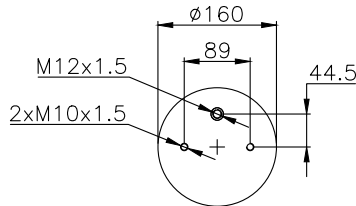

Product ID: 171025

Weight: 2,93 kg

QIP (pcs): 100

OEM Ref.

CROSS Ref.