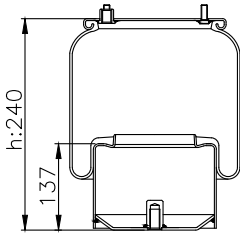

Product ID: 161094

Weight: 8,81 kg

QIP (pcs): 48

OEM Ref.

Daf
0 392 022
1697 684
1697 684
0 392 011
1529 834

CROSS Ref.

Contitech 887 MK1
Firestone 1T15LNR-3
Firestone Part No W01-M58-8683
Goodyear 1R11-798
Goodyear Flex No 566-22-3-533
Vibracoustic VIDF18-2
Blacktech RML 7998 C1
Airtech 38683 C
Granning 16224