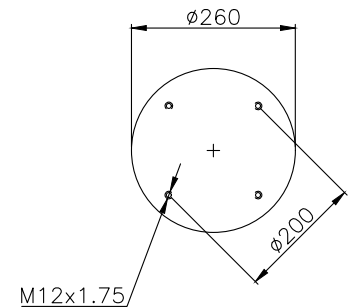

Product ID: 161011

Weight: 15,76 kg

QIP (pcs): 22

OEM Ref.

Renault V.I 5.000.745.918
Daf 1384 274

CROSS Ref.

Contitech 811 MB
Firestone 1T19L-11
Firestone Part No W01 M58 6359
Goodyear 1R14-718
Goodyear Flex No 566-28-3-503
Blacktech RML 7922 C
Airtech 3811 C
Dunlop D13B34
CF Gomma 203878
Gart 1T 19E-2
277.4.506/D277