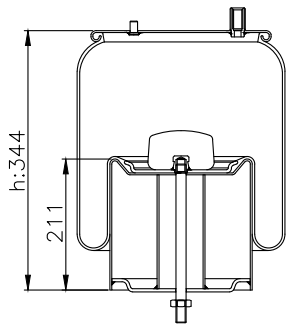

Product ID: 161234

Weight: 14,42 kg

QIP (pcs): 22

OEM Ref.

Renault V.I
5.010.557.356
22 190 560
7.422.190.560

CROSS Ref.

Contitech 4911 N P04
Goodyear 1R13-755
Goodyear Flex No 566-26-3-505
Blacktech RML75022C4
Airtech 34911-04 C
CF Gomma 1T19E-3 / 207771
Gart D287/E- 2871.541