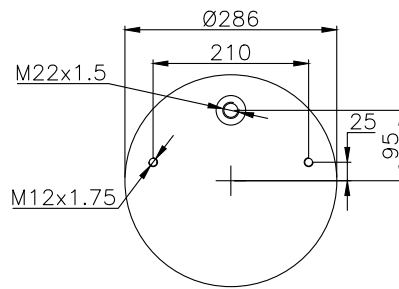

210004

Product ID: 131018

Weight: 4,39 kg

QIP (pcs): 24

OEM Ref.

CROSS Ref.

S.A.F 3.229.0031.00
3.229.2131.00
3.229.2431
3.229.2231.00
Wabco 951 814 729 0

Contitech 4023 N P06
Firestone 1T19F-11
Firestone Part No W01-M58-6348
Airtech 34023 P
CF Gomma 1T19E-2
204676