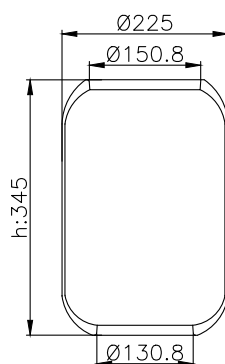

101069

Product ID: 101069

Weight: 1,36 kg

QIP (pcs): 50

OEM Ref.

CROSS Ref.

Contitech

1417 N