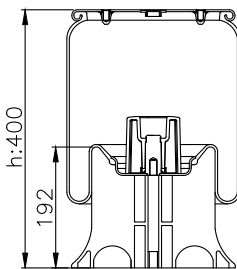

Product ID: 161053

Weight: 7,20 kg

QIP (pcs): 28

OEM Ref.

Schmitz	014 892
	750 999
Weweler	US 06285
Scania	2198334

CROSS Ref.

Contitech	4158 N P03
Firestone	1T15MPW9
Firestone Part No	W01-M58-8185
Goodyear	11R12-749
Goodyear Flex No	566-24-3-510
Phoenix	1 DK 20 B-1
Vibracoustic	V1DK20B-1
Blacktech	RML 75269 CP
Airtech	34158 CPP
Granning	15657
Dunlop	D12B22
Gart	278.1530
	278. 1530/1
	D278/H/S