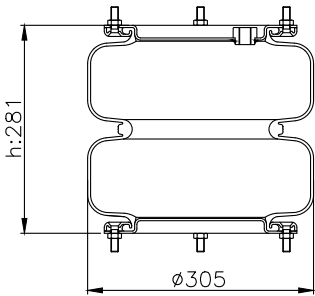

Product ID: 171067

Weight: 7,05 kg

QIP (pcs): 27

OEM Ref.

Fruehauf M07824G
Lohr A06030622
ROR MLF7191

CROSS Ref.

Firestone 12 x 2E
Firestone Part No W01-R58-4038
Goodyear 2B12-2450
Goodyear Flex No 578-92-3-2450
Airtech 2B-350 / 113330
Dunlop SP 2782 NB