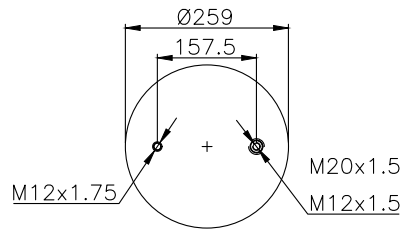

Weight: 12,66 kg

QIP (pcs): 30

OEM Ref.

CROSS Ref.

161337

210060

190502

Product ID: 161337