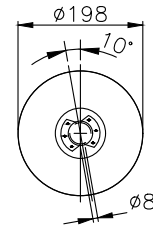

Product ID: 161280

Weight: 5,81 kg

QIP (pcs): 22

OEM Ref.

Volvo

20712428

CROSS Ref.

Airtech

32428 C