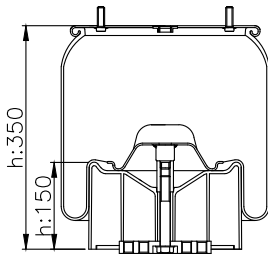

Product ID: 161070

Weight: 12,32 kg

QIP (pcs): 20

OEM Ref.

BPW	05.429.43.41.0 (36K)
Scania	2198331
Hüffer Man	6-AB8003-0200
Schmitz	750 491
	751 356

CROSS Ref.

Contitech	4881 N P30
Firestone	1T66F-70
Firestone Part No	W01-M58-8666
Goodyear	1R14-757
Goodyear Flex No	566-28-3-505
Phoenix	1DK 32 K-2
Blacktech	RML 75992 CP
Airtech	34881-01 CPP
CF Gomma	1TC 360-40K / 207309
Gart	292.2.462/C292A