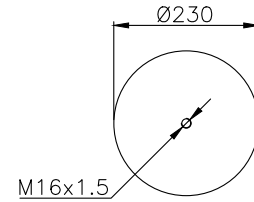

Product ID: 161311

Weight: 8,65 kg

QIP (pcs): 28

OEM Ref.

Mercedes
A 942 320 35 21
A 946 320 01 21

CROSS Ref.

Contitech
Goodyear
Goodyear Flex No
Vibracoustic
Blacktech
Airtech
4838 N P23
9536
556-03-9074
V1KF25-3-232
RML 95949 C23
34838-23 C