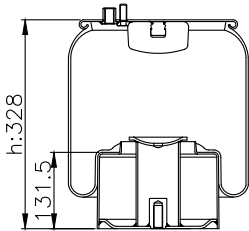

Product ID: 161347

Weight: 9,82 kg

QIP (pcs): 26

OEM Ref.

M.A.N

81.436.006.039

CROSS Ref.

Contitech
Blacktech
Airtech
Gart

4705 N1 P03
RML 75816 C3
34705 C
302.1520 / C302B