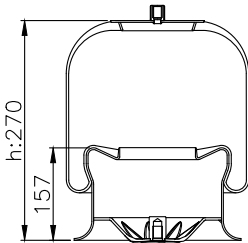

Product ID: 161078

Weight: 8,06 kg

QIP (pcs): 28

OEM Ref.

Mercedes
A 942 320 43 21
A 942 320 01 17

CROSS Ref.

Contitech
4757 N P21
4757 N P01
Firestone
1R7Z-460-305-A
Firestone Part No
W01-M58-8521
Goodyear
9519 /D13T01
Goodyear Flex No
556-03-9079
Phoenix
1KF 24-21
Vibracoustic
V1KF 24-1-232
Blacktech
RML 95868 C21
Airtech
34757-21 C
Gart
299.1461/C299 A