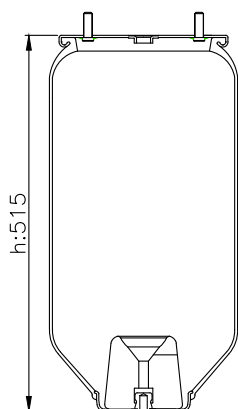

Product ID: 131242

Weight: 5,20 kg

QIP (pcs): 30

OEM Ref.

Samro

H2500425

CROSS Ref.

Contitech
Firestone
Firestone Part No
Airtech

4159 N P03 (without piston)
1T15M-9
W01-M58-7548 (without piston)
34159-01C (without piston)