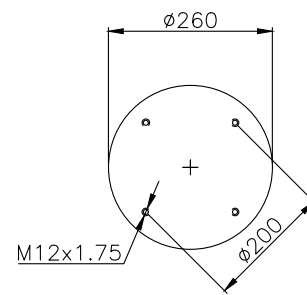

210004

220002

Product ID: 161010

Weight: 11,55 kg

QIP (pcs): 22

OEM Ref.

Schmitz 015 323
Weweler US 04028

CROSS Ref.