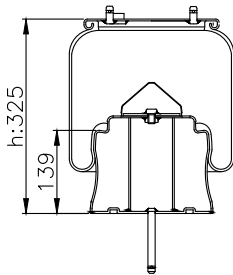

Product ID: 161138

Weight: 8,98 kg

QIP (pcs): 30

OEM Ref.

Scania
1440305
492680
1440859
R.O.R Meritor
MLF7143

CROSS Ref.

Firestone
Firestone Part No
Goodyear
Goodyear Flex No
Phoenix
Vibracoustic
Blacktech
Airtech
Dunlop
Granning
Gart
1T15LR-4
W01-095-0481
1R11-830
566-22-3-545
1 DF 20 A-2
V1 DF 20 C-2
RML 70305 C
330305 C
01398A-AP
92502
2971.431 / D297/B