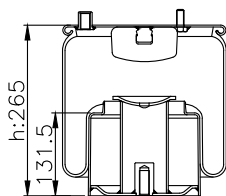

Product ID: 161325

Weight: 8,30 kg

QIP (pcs): 28

OEM Ref.

M.A.N

81.43600.6049

CROSS Ref.

Contitech
Vibracoustic
Blacktech
Airtech

4862 N1 P02
V1DF16B-1
RML 75973 C2
34862 C