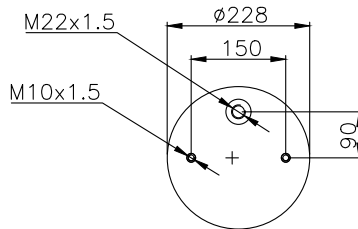

Product ID: 161137

Weight: 7,06 kg

QIP (pcs): 26

OEM Ref.

Weweler	US 06285
Schmitz	750 999
	014 892
Scania	2198334

CROSS Ref.

Contitech	4158 N P03
Firestone	1T15MPW-9
Firestone Part No	W01 M58 8185
Goodyear	1R12-749
Phoenix	1 DK 20 B-1
Vibracoustic	V1DK20B-1
Blacktech	RML 75269 CP
Airtech	38185 CPP