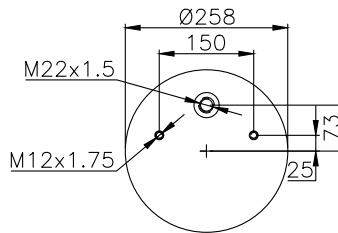

Product ID: 161292

Weight: 11,00 kg

QIP (pcs): 26

OEM Ref.

CROSS Ref.