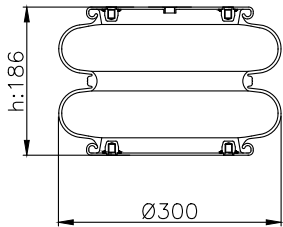

Product ID: 171221

Weight: 4,86 kg

QIP (pcs): 63

OEM Ref.

CROSS Ref.

-

Contitech

FD 330-22 / 60031