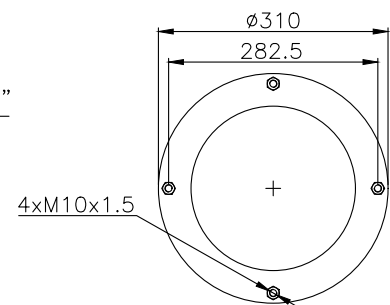

215013

Product ID: 171127

Weight: 9,05 kg

QIP (pcs): 30

OEM Ref.

Weweler	USN510010DX
Granning	15821
Gigant	88 1205

CROSS Ref.

Contitech	FD 614-26 1/2 M10
Firestone	14.5x2
Firestone Part No	W01-R58-4064
Airtech	2B-370 / 113358
Dunlop	14 1/2x2 SP1556
Norgren	M/31142 (141/2x2)