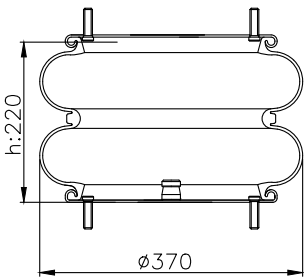

Product ID: 171004

Weight: 6,87 kg

QIP (pcs): 42

OEM Ref.

CROSS Ref.