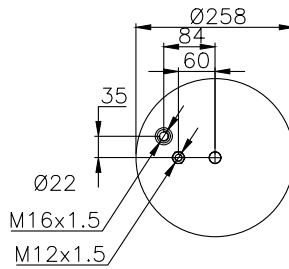

Product ID: 161348

Weight: 9,82 kg

QIP (pcs): 26

OEM Ref.

M.A.N

81.436.006.040

CROSS Ref.

Contitech
Firestone
Firestone Part No
Blacktech
Gart

4705 N1 P04
1T17AR-10.5
W01-M58-8367
RML 75816 C4
302.1521 / C302B