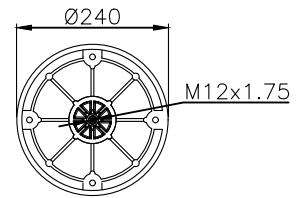

Product ID: 161518

Weight: 5,58 kg

QIP (pcs): 30

OEM Ref.

DAF

1793 526

CROSS Ref.

Contitech

792 N P02