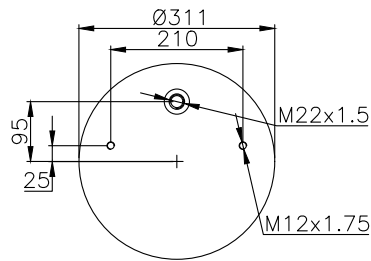

210005

Product ID: 161302

Weight: 16,22 kg

QIP (pcs): 20

OEM Ref.

CROSS Ref.