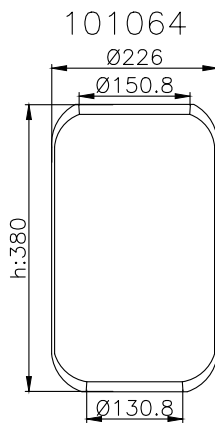

Product ID: 101064

Weight: 1,94 kg

QIP (pcs): 40

OEM Ref.

Volvo

70377052

CROSS Ref.