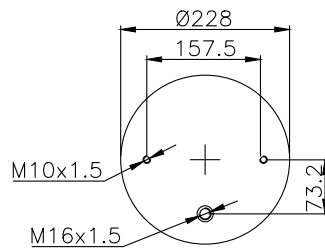

Product ID: 131020

Weight: 4,84 kg

QIP (pcs): 45

OEM Ref.

CROSS Ref.

-

Firestone

1T15M-3