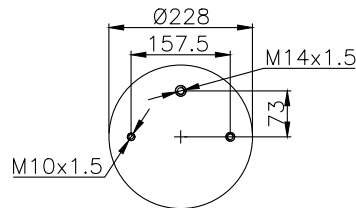

Product ID: 161178

Weight: 6,99 kg

QIP (pcs): 28

OEM Ref.

-

CROSS Ref.

Firestone

1T15M-9