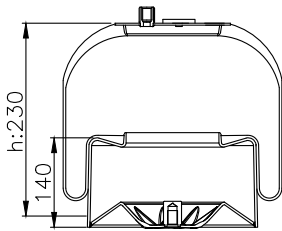

Product ID: 161346

Weight: 9,74 kg

QIP (pcs): 22

OEM Ref.

Mercedes
A 942 320 70 21
A 942 320 24 21
A 942 320 16 21

CROSS Ref.

Contitech
Airtech
4186 NP23
34186-23 C