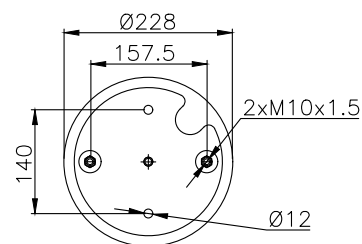

Product ID: 171115

Weight: 6,90 kg

QIP (pcs): 30

OEM Ref.

Scania

1503813-7317

CROSS Ref.

Airtech

2B-301 / 113554