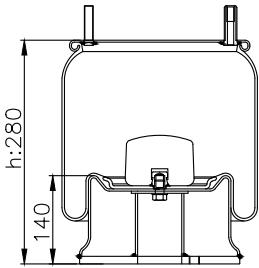

Product ID: 161148

Weight: 14,16 kg

QIP (pcs): 22

OEM Ref.

Kaiser

F01004307

CROSS Ref.

Goodyear
Blacktech
Airtech
Dunlop

1R13-730
RML 74307 C
391305 C
D13 B05