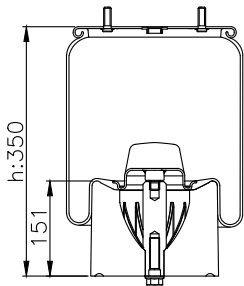

161500

210006

220599

Product ID: 161500

Weight: 6,72 kg

QIP (pcs): 33

OEM Ref.

BPW