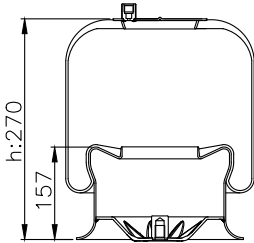

Product ID: 161079

Weight: 7,40 kg

QIP (pcs): 28

OEM Ref.

Mercedes
A 942 320 32 21
A 974 320 02 17
A 942 320 32 21
A 974 320 04 17

CROSS Ref.

Contitech
4757 N P29
4757 N P09
4757 N P02
Firestone
1R7Z-460-305-B
Firestone Part No
W01-M58-8522
Goodyear
9520 / D13T02
Goodyear Flex No
556-03-9079
Phoenix
1 KF 24-29
Vibracoustic
V 1 KF 24-2-232
Blacktech
RML 95868 C29
Airtech
34757-29 C
CF Gomma
1VSC300-26 / 206786
Gart
C299/A - 299.1460