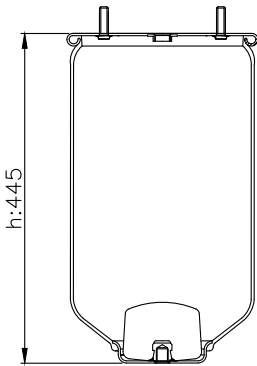

131250

Product ID: 131250

Weight: 5,26 kg

QIP (pcs): 44

OEM Ref.

CROSS Ref.

S.A.F

4.284.3003.01

Contitech
Firestone
Firestone
Goodyear
Phoenix
Airtech
Dunlop

4004 N P02
1T17BS-6
W01-M58-0919
1R11-705
1DK 22 E-5 NP
34004 P
D12U13