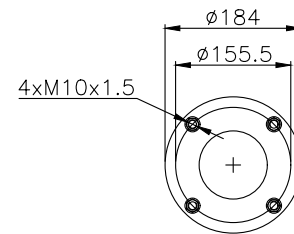

CROSS Ref.

9377-006

171048

215005

215006

Product ID: 171048

Weight: 3,20 kg

QIP (pcs): 60