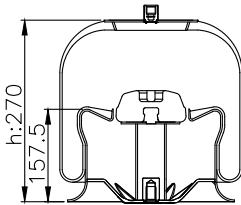

Product ID: 161517

Weight: 9,19 kg

QIP (pcs): 28

OEM Ref.

Mercedes
A 942 320 33 21
A 942 320 06 17

CROSS Ref.

Contitech
Blacktech
Airtech
4758 N P23
RML 95869 C23
34758-23 K