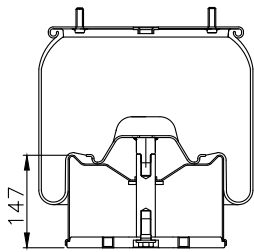

Product ID: 161447

Weight: 15,83 kg

QIP (pcs): 20

OEM Ref.

Gigant

3642
0166269

CROSS Ref.

Vibracoustic
Gart

V1 DF 32-B
292.2.463