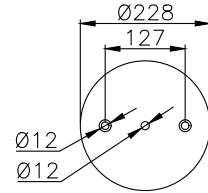

Product ID: 161085

Weight: 9,26 kg

QIP (pcs): 39

OEM Ref.

Scania
1434506
473868
488264

CROSS Ref.

Phoenix
Goodyear
Goodyear Flex No
Blacktech
Airtech
Granning
Gart
1DF 20 A-4
1R11-832
566-22-3-546
RML 74506 C
334506 C
92501
2971.432 / D297/B