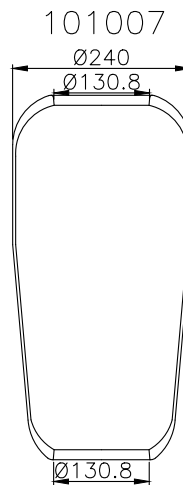

Product ID: 101007

Weight: 1,80 kg

QIP (pcs): 54

OEM Ref.

Volvo
1622 116
6 797 169

CROSS Ref.

Contitech	713 N
Goodyear	9066
Phoenix	1F 21 D
Vibracoustic	V1F21D
Blacktech	RL9824
Airtech	3713
Granning	15929
Gart	304.0.490/C304/B