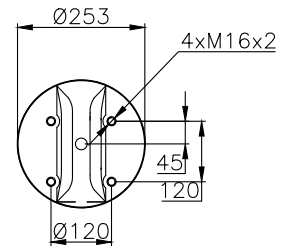

Product ID: 161442

Weight: 15,34 kg

QIP (pcs): 27

OEM Ref.

CROSS Ref.

Gigant

3653
166263

-