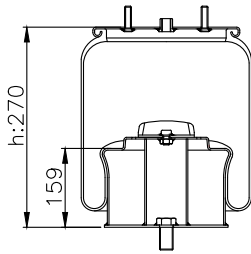

Product ID: 161321

Weight: 8,15 kg

QIP (pcs): 26

OEM Ref.

CROSS Ref.

BMC

53RS900061

Blacktech

RML 7947 C11