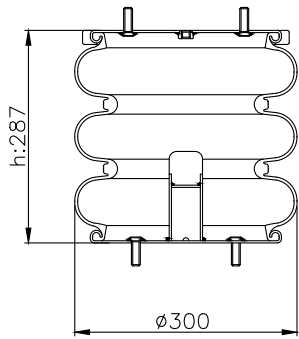

Product ID: 171054

Weight: 8,30 kg

QIP (pcs): 27

OEM Ref.

CROSS Ref.

BMC

57RS3066424

Airtech

3B-305 HYD / 115021