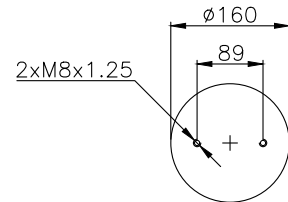

Product ID: 171057

Weight: 2,93 kg

QIP (pcs): 100

OEM Ref.

Guerra 5036002015006
Suspentech ST852
Randon 2121002778

CROSS Ref.

Firestone Part No 20 T3 095.0353
Goodyear Flex No 556 2 2 8520
Airtech 2B-220 / 113475