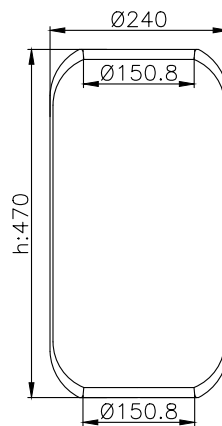

101039

Product ID: 101039

Weight: 2,20 kg

QIP (pcs): 45

OEM Ref.

M.A.N 81.43601.0163
ZF Sachs 00 17 48 451 100

CROSS Ref.

Contitech 1888 N
Phoenix 1E 25 B
Goodyear 9123
Goodyear Flex no 556-03-9123
Airtech 31888
Blacktech RL92999