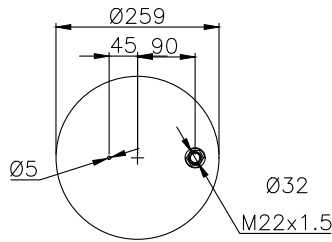

Product ID: 161413

Weight: 7,40 kg

QIP (pcs): 36

OEM Ref.

Mercedes

A 960 320 02 21

CROSS Ref.

Contitech

6126 N P40