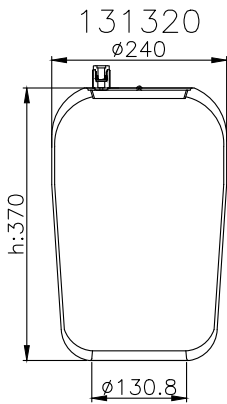

310501

Product ID: 131320

Weight: 2,15 kg

QIP (pcs): 72

OEM Ref.

Mercedes
A 942 320 06 21
A 942 320 53 21

CROSS Ref.

Contitech
Blacktech
Airtech
4391 N P21 (without piston)
RML95402C21
34391-01 P