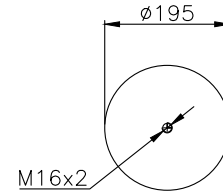

Product ID: 161094

Weight: 8,81 kg

QIP (pcs): 48

OEM Ref.

Daf
0 392 022
1697 684
1697 684
0 392 011
1529 834

CROSS Ref.

Contitech 887 MK1
Firestone 1T15LNR-3
Firestone Part No W01-M58-8683
Goodyear 1R11-798
Goodyear Flex No 566-22-3-533
Vibracoustic VIDF18-2
Blacktech RML 7998 C1
Airtech 38683 C
Granning 16224