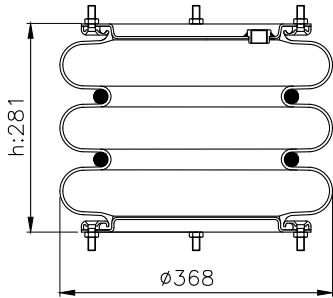

171159

Product ID: 171159

Weight: 10,98 kg

QIP (pcs): 20

OEM Ref.

Diebolt
Fruehauf
Lohr

27 99 070
VFA 2520-1
A06030605

CROSS Ref.

Contitech
Airtech
Dunlop

FT 614-36 / 68044
3B-370 / 115104
SP 2547 (14 1/2 X 3)