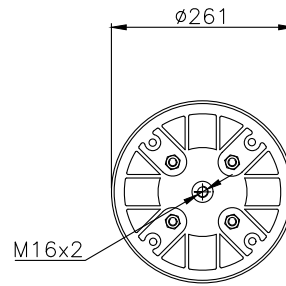

161390

220581

Product ID: 161390

Weight: 9,13 kg

QIP (pcs): 22

OEM Ref.

S.A.F
2919V

3.229.0042.0.00

CROSS Ref.

Firestone
Firestone Part No
Phoenix
Blacktech

Airtech

1T19FB-8
W01-M58-5540
1D 28 E-2
RML 75921 CP
RML 75921 CP1
RML 75921 CP2
32919 CPP