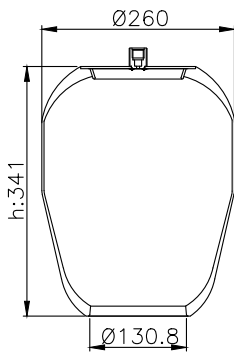

Product ID: 131172

Weight: 2,16 kg

QIP (pcs): 26

OEM Ref.

CROSS Ref.

Mercedes

A 942 320 44 21
A 942 327 02 17

Contitech
Blacktech
Airtech

4759 N P21 (without piston)
RML95860C21
34759-21P