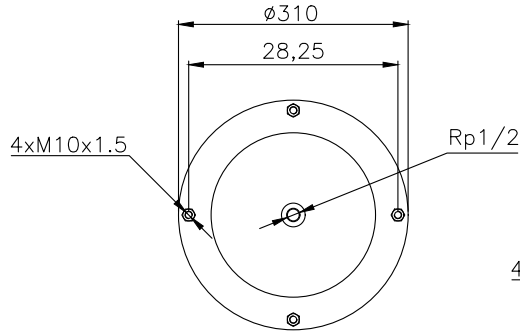

171100

215017

215013

Product ID: 171100

Weight: 9,70 kg

QIP (pcs): 30

OEM Ref.

Granning 15829
Weweler USN 5100 08DX