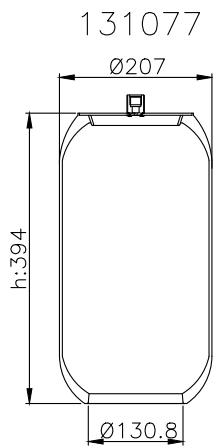

310502

Product ID: 131077

Weight: 2,02 kg

QIP (pcs): 54

OEM Ref.

Mercedes

A629320025

CROSS Ref.

Contitech

Vibracoustic
Blacktech
Airtech

4644 N P22
4644 N P02 (without piston)
V1KE22-1
RML95755C22
34644 P