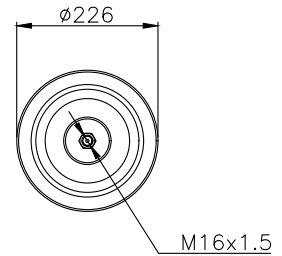

Product ID: 161520

Weight: 10,40 kg

QIP (pcs): 33

OEM Ref.

Renault V.I	5.010.557.355
	7.422.025.556
Volvo	20 722 412
	22 025 568

CROSS Ref.

Contitech	4912 N P10
Phoenix	1DK 28 F-5
Goodyear	1R13-753
Airtech	34912-10 C
CF Gomma	D287/C
Gart	2871.603