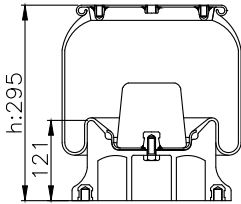

Product ID: 161251

Weight: 6,85 kg

QIP (pcs): 26

OEM Ref.

Scania 1320151
Renault 5.010.294.252

CROSS Ref.

Firestone 1T15M-4
Firestone Part No W01-M58-7283
Goodyear 1R11-832
Blacktech RML 77283 CP
Airtech 34154-06 C