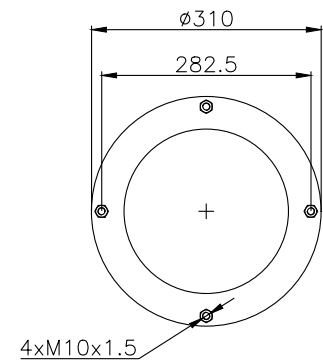

171167

215012

215013

Product ID: 171167

Weight: 9,00 kg

QIP (pcs): 30

OEM Ref.

Samro 250-0012
Weweler USN 510010DX
Gigant 881205