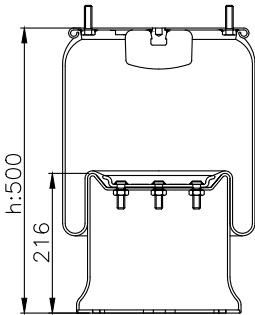

Product ID: 161203

Weight: 13,63 kg

QIP (pcs): 22

OEM Ref.

ROR	2122 2673
Weweler	US 96681
S.A.F	3.229.0013.00
	3.229.0006.01
	2.229.0005.00
Fruehauf	M060770
Hendrickson	507 782

CROSS Ref.

Contitech	912 N P02
Firestone	1T19L-14
Firestone Part No	W01-M58-7385
Goodyear	1R14-758
Goodyear Flex No	566-28-3-510
Phoenix	1D 28 D-2
Vibracoustic	V1D 28 D-4
Blacktech	RML 7023 C2
Airtech	3912 C
Granning	15671
CF Gomma	206333
	1T 19E2-L
Gart	287.4.600
	D287/C