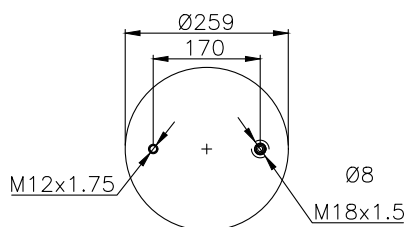

Product ID: 161194

Weight: 9,40 kg

QIP (pcs): 26

OEM Ref.

BPW

05.429.41.25.0 (30)

CROSS Ref.

Contitech
Goodyear Flex No
Blacktech

4941 N P02
566-22-3-500
RML 75052 CP