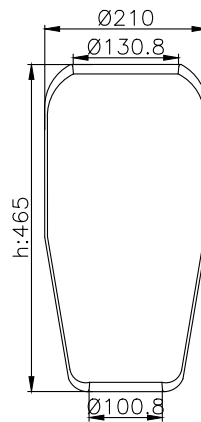

Product ID: 101026

Weight: 1,32 kg

QIP (pcs): 44

OEM Ref.

Breda Menarini	D031115
M.A.N	81.43601.0065
	81.43601.0067
	81.43601.0070
	81.43601.0092
	81.43601.0099
	81.43601.0103
	81.43601.0121
	81.43601.0132
Mercedes	A 699 328 01 01

CROSS Ref.

Contitech	882 N1
Firestone	1R4R465-260
Firestone Part No	W01-095-0435
Goodyear	9048 / D12S12
Phoenix	1F 16
Airtech	3882
Granning	15944
Vibracoustic	V1F16
CF Gomma	1SC250-28
	97042
Blacktech	RL9993
Gart	298.0.400/C298/D