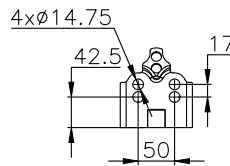

Product ID: 131224

Weight: 3,65 kg

QIP (pcs): 30

OEM Ref.

Volvo
20 427 802
20 456 158
20 456 158
20 531 988

CROSS Ref.

Contitech 7802 M (without piston)
Airtech 37805 C (without piston)