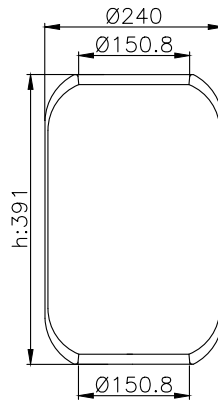

Product ID: 101002

Weight: 1,65 kg

QIP (pcs): 30

OEM Ref.

M.A.N	90.831120.144
Mercedes	A 613 327 02 01
Van Hool	624319-670 / 624319-690
Iveco	4746733 / 41822247
Sachs	0501 323 86
Schmitz	750 208
Hanomag	536 905 265
Neoplan	100112 250 / 1101 63 45 / AA 10-01-001
Evo Bus	A 410 327 00 01
Magirus -Deutz	0249 8667 0418 22247
Volvo	1137 888 / 3 195 253
Kassbohrer	4.731.012.000 / 4.731.031.000 / 4.731.042.000 /4.771.427.000 / 4.771.440.000
Irisbus	5.001.829.866

CROSS Ref.

Contitech	661 N
Firestone	1R1C390-310
Firestone Part No	W01-095-0021
Goodyear	8018
Phoenix	1 E 25
Vibracoustic	V1E25(-2)
Blacktech	RL9772
Airtech	3661
Dunlop PNP	30498 01 01
Granning	15621
CF Gomma	1S310-28 / 91016
Gart	297.0.390/D297