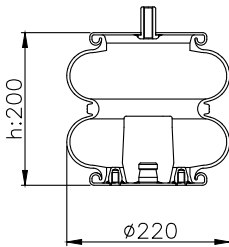

Product ID: 171008

Weight: 3,33 kg

QIP (pcs): 60

OEM Ref.

Hendrickson

HS507907/P

CROSS Ref.

Phoenix
Airtech

SP 2B 12R-12
2B-215 / 113015