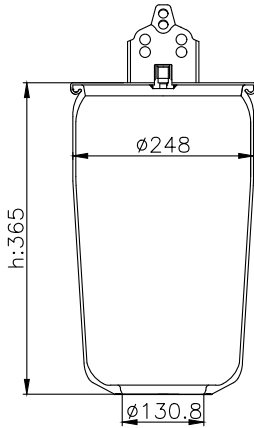

Product ID: 131070

Weight: 3,81 kg

QIP (pcs): 45

OEM Ref.

Volvo
20 375 227
20 456 154
20 531 986
20 427 801
20 582 209
21 961 443
21 961 443
20 427 805
20 427 804

CROSS Ref.

Contitech 6606 N P01 (without piston)
Firestone 1T15LNR-3
Firestone Part No W01-M58-8477
Goodyear 1R11-848 (without piston)
Goodyear Flex No 566-22-3-553
Phoenix 1 DF 20 E-1
Vibracoustic V1DF20A-1
Blacktech RML 77804 C
Airtech 37804 P
Granning 93910
Gart 294.1340/ C294/VA