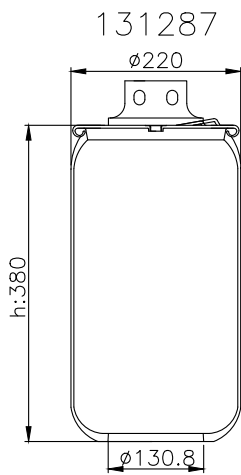

Product ID: 131287

Weight: 4,18 kg

QIP (pcs): 54

OEM Ref.

Iveco

41270462

CROSS Ref.

Firestone
Firestone Part No
Airtech

1T 15 LNR 4.5
W01 M58 8663 (without piston)
36686 P