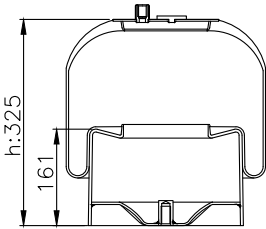

Product ID: 161125

Weight: 9,60 kg

QIP (pcs): 22

OEM Ref.

Mercedes

A 942320 22 21
A 942 320 68 21
A 942 320 13 21

CROSS Ref.

Contitech

4183 N P25
4183 N P23

Goodyear

9567

Blacktech

RML 95294 C23

Airtech

34183-23 C

Granning

93918