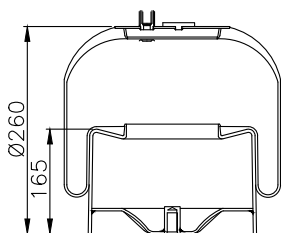

Product ID: 161242

Weight: 9,30 kg

QIP (pcs): 22

OEM Ref.

Mercedes

A 942 320 18 21
A 942 320 26 21
A 942 320 72 21

CROSS Ref.

Contitech

4187 N P23

4187 N P21

Firestone

1R7C470-340

Firestone Part No

W01-M58-0587

Airtech

34187-21C