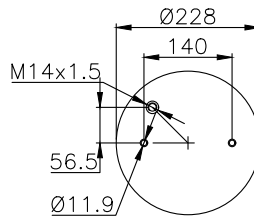

Product ID: 161244

Weight: 7,75 kg

QIP (pcs): 39

OEM Ref.

Scania
1440303
1521114
1475106
488263

CROSS Ref.

Firestone
Firestone Part No
Goodyear
Goodyear Flex No
Phoenix
Blacktech
Airtech
Dunlop
Gart

1T15L-4
W01-095-0422
1R11-833
566-22-3-547
1 DF 20 C-1
RML 70303 C
331114 C
01396A-AP
297.2.315 / D297/A