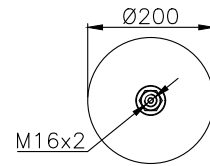

Product ID: 161456

Weight: 12,66 kg

QIP (pcs): 30

OEM Ref.

CROSS Ref.