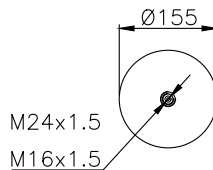

Product ID: 161078

Weight: 8,06 kg

QIP (pcs): 28

OEM Ref.

Mercedes
A 942 320 43 21
A 942 320 01 17

CROSS Ref.

Contitech
4757 N P21
4757 N P01
Firestone
1R7Z-460-305-A
Firestone Part No
W01-M58-8521
Goodyear
9519 /D13T01
Goodyear Flex No
556-03-9079
Phoenix
1KF 24-21
Vibracoustic
V1KF 24-1-232
Blacktech
RML 95868 C21
Airtech
34757-21 C
Gart
299.1461/C299 A