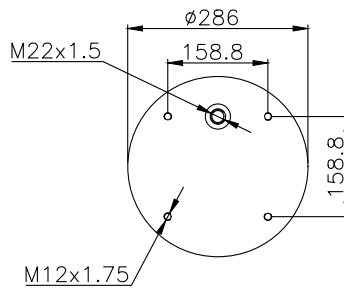

210010

Product ID: 161013

Weight: 10,86 kg

QIP (pcs): 22

OEM Ref.

Granning	15634
Hendrickson	505 859 / 505 859/01 / 785 170
Kassbohrer	4.731.030.000 / 4.731.033.000
Paul NFZ	P2700MB0813
Pegaso	175005
Renault V.I	5.000.790.692 / 5.010.130.925
SAF Holland	2.229.0003.00 / 2.229.0010.00 / 2.229.2103.00 / 2.229.2403.00 / 2.229.2603.00
Titan	916 8770 0000
Trailor	003 6158 E / 6502 3482
Trouillet	ST 225-675
Viberti	128 147 122 / 644 285
Weweler	US 07345 / US 87408
ROR	21215633
Scania	1723269

CROSS Ref.

Contitech	813 MB
Firestone	1T19L-11
Firestone Part No	W01-M58-6364 W01-M58-6339
Goodyear	1R14-705 1R14-857
Goodyear Flex No	566-28-3-547 566-28-3500
Phoenix	1D 28 B-2
Vibracoustic	VID28B-2
Blacktech	RML 7924 C
Airtech	3813 C
Dunlop	00985A-AP
CF Gomma	87408 1T19E-2
Gart	2774.500/D277