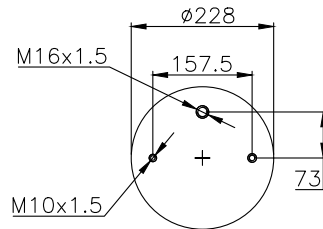

161111

210086

220523

Product ID: 161111

Weight: 5,11 kg

QIP (pcs): 60

OEM Ref.

Scania
1314903
1402423