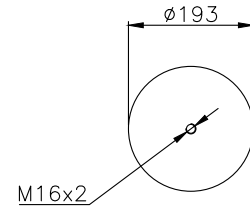

161095

210071

220040

Product ID: 161095

Weight: 8,00 kg

QIP (pcs): 30

OEM Ref.

VDL BUS
1141 525
1154 761
41141 525
41154 761