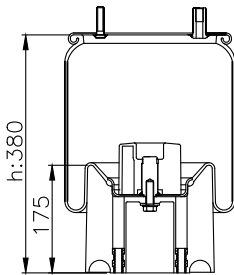

Product ID: 161395

Weight: 6,51 kg

QIP (pcs): 30

OEM Ref.

R..O.R Meritor 21222442
Weweler US 07074F

CROSS Ref.

Contitech 4157 N P09
Firestone 1T15MPW-7
Firestone Part No W01-M58-7074
Goodyear 1R11-761
Goodyear Flex No 566-22-3-521
Vibracoustic VIDK21A-31
Phoenix 1DK 21 A-31
Airtech 39002-A3 CPP 90
CF Gomma 1TC 300-38 / 205598
Dunlop 00980B