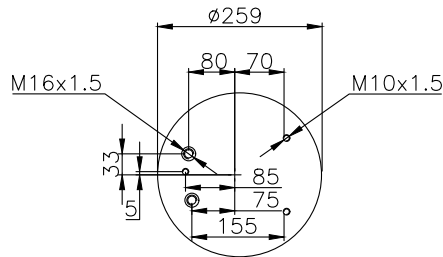

210018

Product ID: 131010

Weight: 3,62 kg

QIP (pcs): 54

OEM Ref.

Daf 0 513 982
VDL Bus 0 513 982

CROSS Ref.

Contitech 836 M2
836 M2 K8
Firestone 1T17AR-4.55
Firestone Part No W01-M58-0777
Goodyear 1R12-710
Goodyear Flex No 566-24-3-500
Phoenix 1DF 25-3 NP
Vibracoustic V1DF 25-3
Blacktech RML7947-2
RML 7947C7
Airtech 3836-02 P
Gart C302
302.0.378/2
Dunlop D13U31