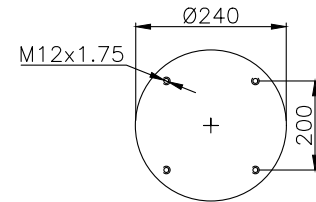

Product ID: 161028

Weight: 9,44 kg

QIP (pcs): 28

OEM Ref.

SAF
2.229.0007.00
3.229.0007.00
3.229.0007.01
3.229.0007.02

CROSS Ref.

Contitech 4004 N P05
Firestone 1T17BS-6
Firestone W01-M58-6366
Goodyear 1R11-706
Goodyear Flex No 566-22-3-503
Phoenix 1 DK 22 E-5
Vibracoustic V 1 DK 22 E-5
Blacktech RML 75115 C
Airtech 34004-05C
CF Gomma 1T300-33 / 97722
Gart 278.0.451 / D278 / S