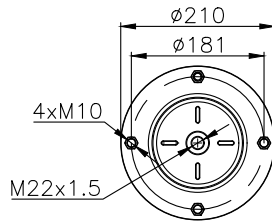

215026

Product ID: 171186

Weight: 5,50 kg

QIP (pcs): 48

OEM Ref.

CROSS Ref.

-

Airtech