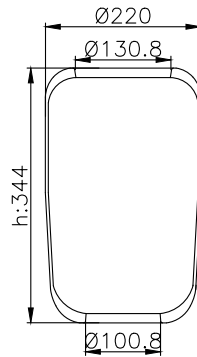

101054

Product ID: 101054

Weight: 1,40 kg

QIP (pcs): 50

OEM Ref.

Iveco

98411807

CROSS Ref.

CF Gomma
Gart

1SC260-92
C289