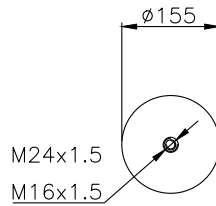

Product ID: 161517

Weight: 9,19 kg

QIP (pcs): 28

OEM Ref.

Mercedes
A 942 320 33 21
A 942 320 06 17

CROSS Ref.

Contitech
Blacktech
Airtech
4758 N P23
RML 95869 C23
34758-23 K