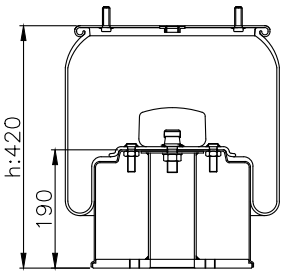

Product ID: 161003

Weight: 16,22 kg

QIP (pcs): 18

OEM Ref.

CROSS Ref.

-

Airtech

32725C