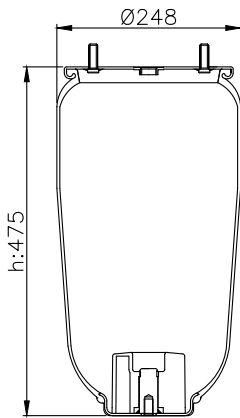

210020

310010

Product ID: 131025

Weight: 4,77 kg

QIP (pcs): 30

OEM Ref.

Mercedes
R.O.R Meritor

A 946 328 14 01
21221307

CROSS Ref.

Airtech

39002-A8 P