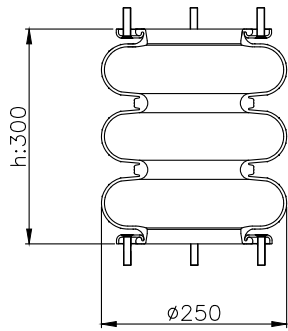

Product ID: 171140

Weight: 5,40 kg

QIP (pcs): 40

OEM Ref.

Granning 15830

CROSS Ref.

Contitech
Airtech

Dunlop

FT 210-32
3B-255
115056
SP1015 (10x3)