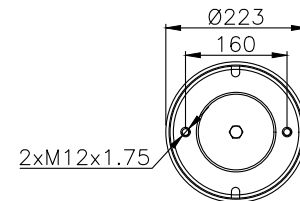

161523

210035

210180

Product ID: 161523

Weight: 11,04 kg

QIP (pcs): 22

OEM Ref.

CROSS Ref.