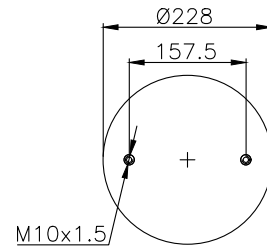

FD 330-22 G 1/4 - 60031
22
W01 M58 6381
2B-301 / 113308

171085

210230

210039

Product ID: 171085

Weight: 7,00 kg

QIP (pcs): 40

OEM Ref.