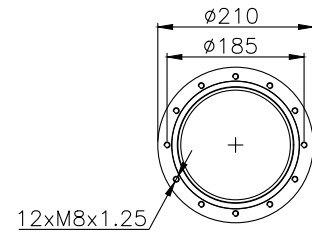

Product ID: 171102

Weight: 4,00 kg

QIP (pcs): 40

OEM Ref.

BPW

05.429.00.01.0

CROSS Ref.

Contitech
Airtech

608N
2B-285 / 113250