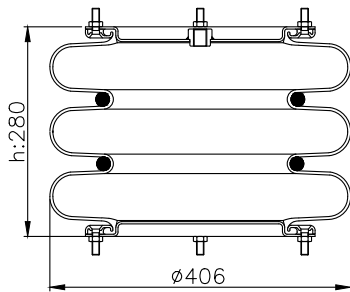

Product ID: 171101

Weight: 12,88 kg

QIP (pcs): 30

OEM Ref.

Granning
Kaiser

15832
WC 074 0236

CROSS Ref.

Airtech
Dunlop

3B-400 Hyd / 115155
SP 2141 (PNP 313 170 100)
16 x 3 RE