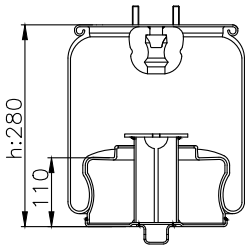

Product ID: 161216

Weight: 8,17 kg

QIP (pcs): 30

OEM Ref.

Volvo
20 573 311
20 573 311
3 195 240

CROSS Ref.

Contitech
Blacktech
Airtech
6603 N P02
RML 73311 C
36311 C