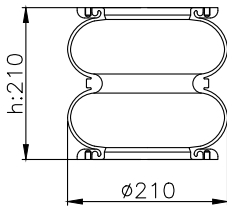

171093

215016

215016

Product ID: 171093

Weight: 3,00 kg

QIP (pcs): 100

OEM Ref.

Pirelli

T20 86600

CROSS Ref.

Contitech
Firestone
Goodyear
Airtech

Phoenix

FD 200-19 S (8995 N)
W01-095-0009
2B9-200
2B-200
114001
2B 12R