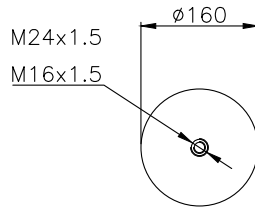

Product ID: 171026

Weight: 2,93 kg

QIP (pcs): 60

OEM Ref.

Mercedes	A 942 327 06 01 A 942 320 58 21
Hendrickson	HS505613 HS508264 HS507487 HS506118 HS508345
Pirelli	T20L / 207065

CROSS Ref.

Contitech	FD 200-19 P02
Firestone	20F
Firestone Part No	W01 M58 7756
Goodyear	2B9-234
Goodyear Flex No	578-92-3-211
Phoenix	SP 2 B 12 R-17
Blacktech	2C21-210P15