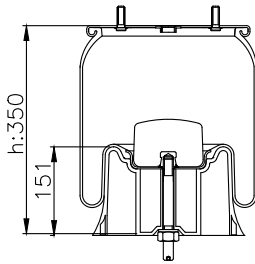

Product ID: 161484

Weight: 6,98 kg

QIP (pcs): 42

OEM Ref.

Saf Holland 3.229.0033.00
Scania 1723281

CROSS Ref.

Contitech 4022 N P05
Firestone 1T17BS-6
Firestone Part No W01-M58-8612
Goodyear 1R11-781
Goodyear Flex No 566-22-3-526
Phoenix 1 DK 22 E-11
Vibracoustic VIDK22E-10
Blacktech RML75133CP4
Airtech 32619 CPP
CF Gomma 1T300-37
Gart D278/S