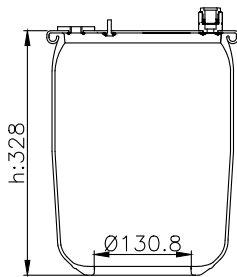

Product ID: 131333

Weight: 3,62 kg

QIP (pcs): 48

OEM Ref.

CROSS Ref.

Mercedes

A 960 320 01 21

Contitech

6126 N P41 (without piston)