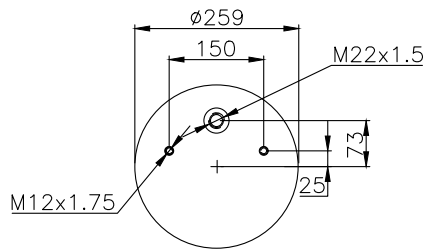

Product ID: 161327

Weight: 8,75 kg

QIP (pcs): 36

OEM Ref.

Kögel 360.112
SAF 3 229 0039 00
Iveco 500036864

CROSS Ref.

Airtech 32626 CPP
CF Gomma 207722
1T 300-37