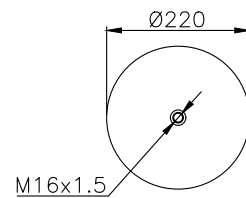

Product ID: 161235

Weight: 9,62 kg

QIP (pcs): 28

OEM Ref.

Mercedes
A 942 320 36 21
A 946 320 02 21

CROSS Ref.

Contitech
Goodyear
Goodyear Flex No
Vibracoustic
Blacktech
Airtech
4838 N P22
9522
556-03-9074
V1K25-2-232
RML 95949 C22
34838-22 C