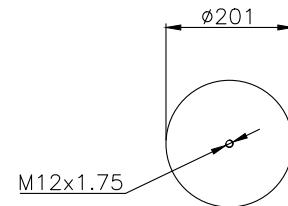

Product ID: 161112

Weight: 6,62 kg

QIP (pcs): 39

OEM Ref.

Acerbi 441901
Fruehauf UJB 0975
M060
SMB M060924

CROSS Ref.

Contitech 4157 N P10
Firestone 1T15MPW-7
Firestone Part No W01 M58 6315
Goodyear 1R11-772
Goodyear Flex No 566-22-3-521
Phoenix 1 DK 20 A-51
Vibracoustic V1DK20A-51
Blacktech RML75268CP10
Airtech 39002-A3-01 CPP
CF Gomma 1TC300-38
206925
Gart C294
294.1450