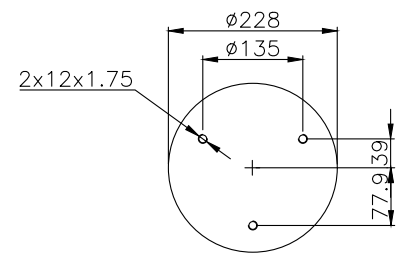

210174

Product ID: 171065

Weight: 8,00 kg

QIP (pcs): 24

OEM Ref.

CROSS Ref.

Airtech

3B-310 HYD / 115015