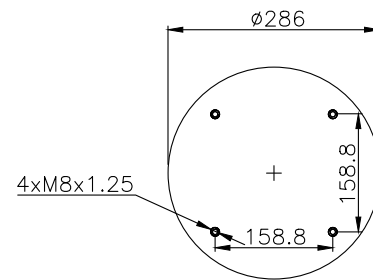

210091

Product ID: 171107

Weight: 9,03 kg

QIP (pcs): 25

OEM Ref.

CROSS Ref.

-

Airtech

3B - 357 / 115039