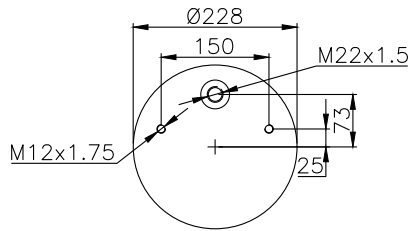

Product ID: 131091

Weight: 5,02 kg

QIP (pcs): 30

OEM Ref.

Weweler

US06287F

CROSS Ref.

Contitech
Firestone
Firestone Part No

4158 N P04
1T15MPW-9
W01-M58-6287