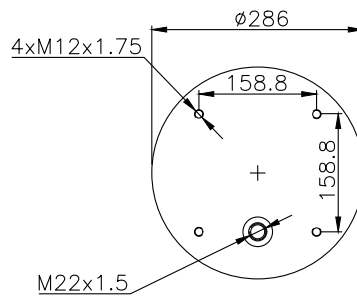

201336

Product ID: 171224

Weight: 6,60 kg

QIP (pcs): 48

OEM Ref.

CROSS Ref.

171104

210035