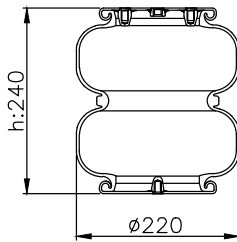

Product ID: 171112

Weight: 3,00 kg

QIP (pcs): 100

OEM Ref.

Scania 1387283
SAF 1318761

CROSS Ref.

Firestone 20-2
Firestone Part No W01 M58 6891
Airtech 2B-225 / 113038