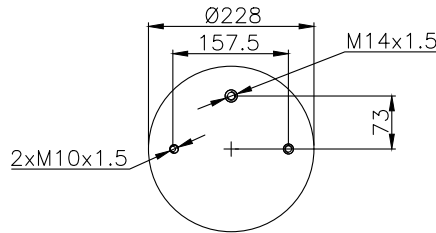

131089

210021

310006

Product ID: 131089

Weight: 4,99 kg

QIP (pcs): 30

OEM Ref.

Scania
1314905
255294
345879

CROSS Ref.

Firestone
Firestone Part No
Goodyear
Goodyear Flex No
Vibracoustic
1T15M-9
W01-M58-7308 (service assembly)
1R12-713
566-24-3-501
V1 DK 23 L-42 (without piston)