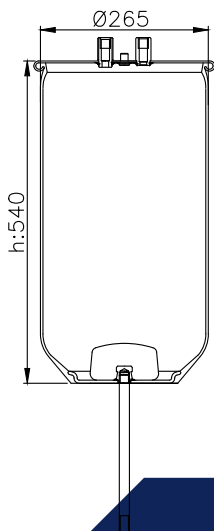

Product ID: 131038

Weight: 7,92 kg

QIP (pcs): 27

OEM Ref.

Renault V.I

5.010.294.308.C
5.011.239.971

CROSS Ref.

Contitech
Goodyear
Goodyear Flex No
Blacktech
Airtech
Gart

4911 N P03 (without piston)
1R13-714
566-26-3-505
RML 75022C3
34911 P
D287/E - 2871.540