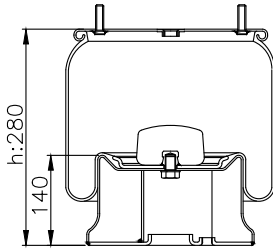

Product ID: 161290

Weight: 12,99 kg

QIP (pcs): 22

OEM Ref.

CROSS Ref.