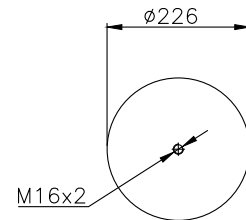

Product ID: 161017

Weight: 9,14 kg

QIP (pcs): 36

OEM Ref.

VDL BUS 0 377 498

CROSS Ref.

Contitech	836 MB K4
Firestone	1T17AR-4.5
Firestone Part No	W01-M58-8705
Phoenix	1 DF 25-14
Vibracoustic	V1DF25-14
Blacktech	RML 7947 04
Airtech	3836-04 C
Granning	17060