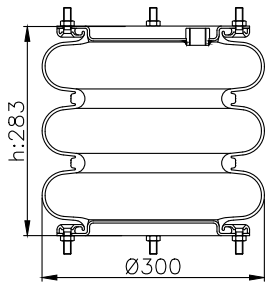

Product ID: 171137

Weight: 7,82 kg

QIP (pcs): 30

OEM Ref.

Lohr	A06030606
Samro	H2500011
Grannig	15897
Benalu	M 002297
Fruehauf	M002297
Scania	H 250-0011
SMB	M 002 297

CROSS Ref.

Contitech	FT 412-32 / 66338
Firestone Part No	W01R58 4037
Goodyear	3B12-2455
Goodyear Flex No	578-93-3-2451
Airtech	3B-300 / 115004
Dunlop	SP 2666 NB (12x3)