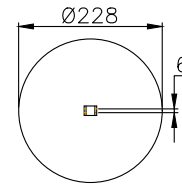

Product ID: 161065

Weight: 8,65 kg

QIP (pcs): 28

OEM Ref.

Volvo
1079 718
1075 363
20 452 136
20 554 759

CROSS Ref.

Contitech 4718 N P01
Firestone 1T17JBR-9.7
Firestone Part No W01-M58-8577
Goodyear 1R12-821
Goodyear Flex No 566-24-3-537
Blacktech RML 75829 C
Airtech 34718 K