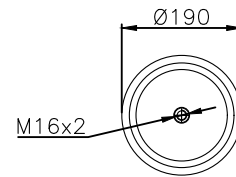

Product ID: 161522

Weight: 5,85 kg

QIP (pcs): 48

OEM Ref.

DAF

1794 428

CROSS Ref.

Contitech
Firestone
Firestone Part No

887 N P06
1T15LNR-3
W01-M58-8549