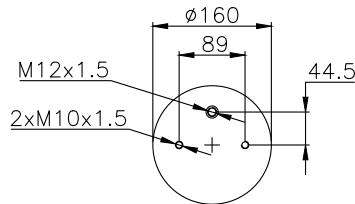

Product ID: 171077

Weight: 3,00 kg

QIP (pcs): 100

OEM Ref.

CROSS Ref.

Phoenix
Airtech

SP2B12R-A-4
A2 220-30 / 113481