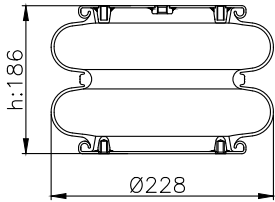

FD 330-22 G 1/4 - 60031
22
W01 M58 6381
2B-301 / 113308

171085

210230

210039

Product ID: 171085

Weight: 7,00 kg

QIP (pcs): 40

OEM Ref.