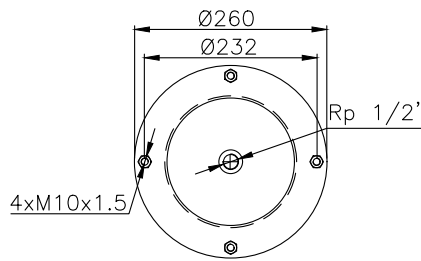

Product ID: 171162

Weight: 6,65 kg

QIP (pcs): 40

OEM Ref.

CROSS Ref.

Airtech
Dunlop

3B-300 Hyd /115011
SP 1542 NB (12x3)