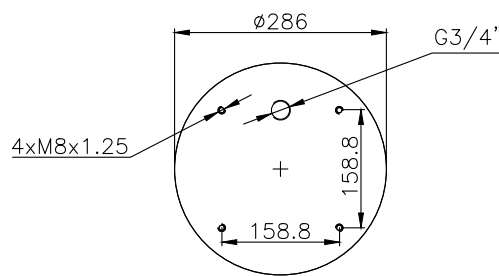

210205

Product ID: 171063

Weight: 6,60 kg

QIP (pcs): 48

OEM Ref.

Grannning	1218
Ridewell	1003587443C
Toughline	1218
Watson & Chalin	AS-0027
Gigant	196071

CROSS Ref.

Firestone	22.5x2
Phoenix	SP 2B 34R
Airtech	2B-355 / 113450