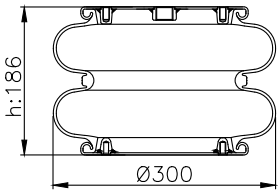

Product ID: 171138

Weight: 4,96 kg

QIP (pcs): 40

OEM Ref.

CROSS Ref.

-

Firestone
Airtech

22
2B-301 / 113307