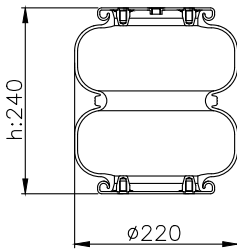

Product ID: 171076

Weight: 3,20 kg

QIP (pcs): 100

OEM Ref.

SAF
4.229.1005.00
4.229.1005.01
1608

CROSS Ref.

Contitech FD 200-25 P02
Goodyear 2B 9-701
Goodyear Flex No 578-92-3-206
Phoenix SP2B12R-A-3
Vibracoustic VSP2B12RA-3
Airtech A2 220-30 / 113476
Dunlop S09204
Gart T291/2B - 291.2.263
CF Gomma (PIRELLI) 20L 207065