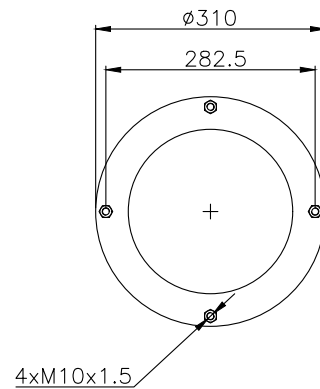

171158

215021

215013

Product ID: 171158

Weight: 9,00 kg

QIP (pcs): 30

OEM Ref.

CROSS Ref.

Granning

15822

Contitech
Airtech
Dunlop

FD 614-26 / 66013
2B-370 / 113354
SP 1988(14x2) PNP 304 140 137