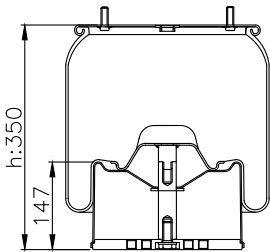

161069

Product ID: 161069

Weight: 15,72 kg

QIP (pcs): 20

OEM Ref.

BPW

05.429.41.22.1

CROSS Ref.

Firestone
Firestone Part No
Goodyear
Goodyear Flex No
Vibracoustic
Phoenix
Blacktech
Airtech
CF Gomma

1T66F-7.0
W01-M58-8602
1R14-724
566-28-3-505
VIDK32K-X11
1DK 32 K-1
RML 75992 C
34881-01 K
1TC360-40K / 207309