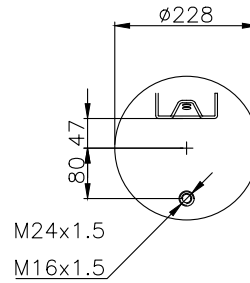

Product ID: 161259

Weight: 6,35 kg

QIP (pcs): 30

OEM Ref.

Volvo
20 427 802
20 456 158
20 456 158
20 531 988

CROSS Ref.

Contitech 7802 M
Airtech 37805 C