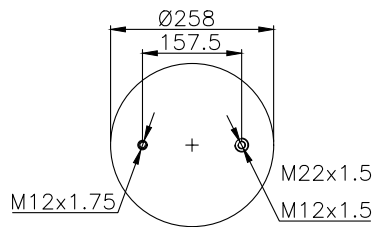

Product ID: 161049

Weight: 7,17 kg

QIP (pcs): 36

OEM Ref.

ROR 21222442
Weweler US 07074F

CROSS Ref.

Contitech 4157 N P09
Firestone 1T15MPW-7
Firestone Part No W01-M58-7074
Goodyear 1R11-106
Goodyear Flex No 566-22-3-521
Phoenix 1 DK 21A-31
Vibracoustic V1DK21A-31
Blacktech RML 75268 CP9
Airtech 39002-A3 CPP (90°)
Gart C294 / 294.2.450