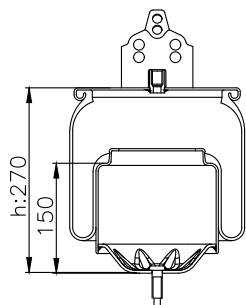

161082

210041

220018

Product ID: 161082

Weight: 6,32 kg

QIP (pcs): 30

OEM Ref.

Volvo