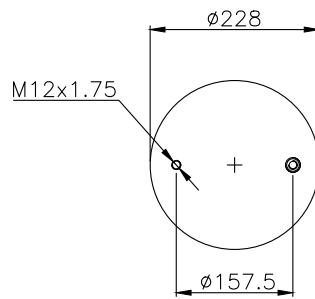

Product ID: 171142

Weight: 6,42 kg

QIP (pcs): 25

OEM Ref.

Hendrickson

HS507907/P

CROSS Ref.

Phoenix
Airtech

SP2B22-Ra-2
2B-315 / 113320