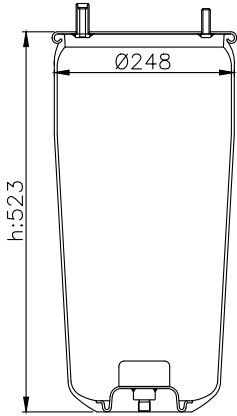

210059

310022

Product ID: 131062

Weight: 5,38 kg

QIP (pcs): 30

OEM Ref.

BPW

05.429.41.25.0 (30)

CROSS Ref.

Contitech
Goodyear
Goodyear Flex No
Blacktech
Airtech
Gart

4941 N P02
1R11-802
566-22-3-500
RML75052
34941 P
C293/ 293.0.513