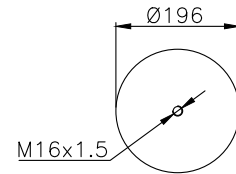

Product ID: 161066

Weight: 8,14 kg

QIP (pcs): 22

OEM Ref.

Mercedes A 946 320 05 21
A 942 20 39 21
R.O.R. Meritor MLF7055

CROSS Ref.

Contitech 4737 N P22
Goodyear 9524
Goodyear Flex No 556-03-9075
Blacktech RML95848C22
Airtech 34737-22 C
Dunlop D13T05