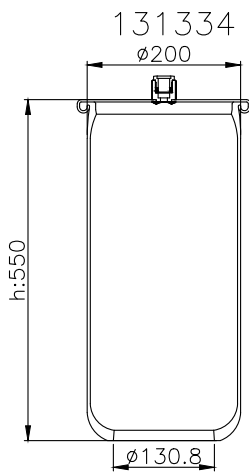

Product ID: 131334

Weight: 3,54 kg

QIP (pcs): 40

OEM Ref.

Mercedes

A 960 320 06 57

CROSS Ref.

Contitech

6123 N P40 (without piston)