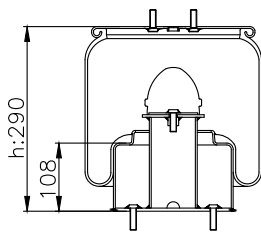

Product ID: 161305

Weight: 8,45 kg

QIP (pcs): 27

OEM Ref.

Volvo
20 480 202
20 573 113
21 097 453
70 313 734
70 397 453
70 321 079
21 041 697
20 480 202
20 573 113
21 041 697
21 041 697
21 097 453
70 313 734
70 397 453
70 321 079

CROSS Ref.

Contitech 6602 N P02
Goodyear 1R12-843
Goodyear Flex No 566-24-3-458
Blacktech RML 76113 C
Airtech 36113 C
Granning 93926