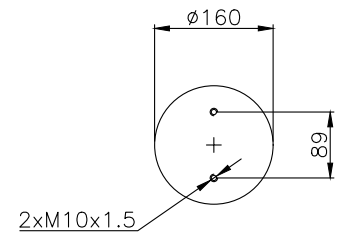

Product ID: 171040

Weight: 3,00 kg

QIP (pcs): 100

OEM Ref.

Granning	15710
SAF	1319761
Scania	1387283

CROSS Ref.

Firestone Part No	W01S05 7182
Airtech	2B-225 / 113011