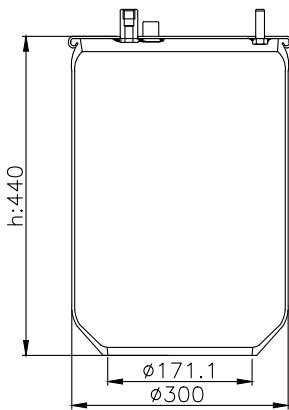

Product ID: 131116

Weight: 5,06 kg

QIP (pcs): 18

OEM Ref.

Renault V.I
5.010.211.724
5.000.815.749

CROSS Ref.

Contitech
Firestone
Firestone Part No
Airtech
902 MB (without piston)
1T19G-12
W01-M58-9910 (without piston)
3902 P