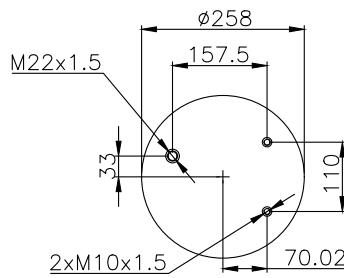

210324

Product ID: 161404

Weight: 7,10 kg

QIP (pcs): 36

OEM Ref.

Daf

1794 420

CROSS Ref.

Contitech
Goodyear
Goodyear Flex No
Phoenix
Blacktech

836 N P10
1R12-849
566-24-3-548
1 DF 23 A-4
RML 7947 C10