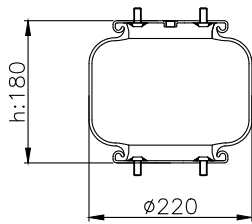

Product ID: 171192

Weight: 3,11 kg

QIP (pcs): 150

OEM Ref.

CROSS Ref.