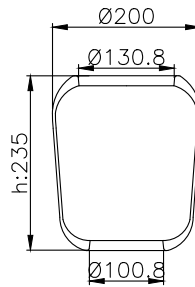

Product ID: 101055

Weight: 1,10 kg

QIP (pcs): 72

OEM Ref.

Iveco

41006926

CROSS Ref.

Airtech
CF Gomma

319250
1SC 250-19
201727