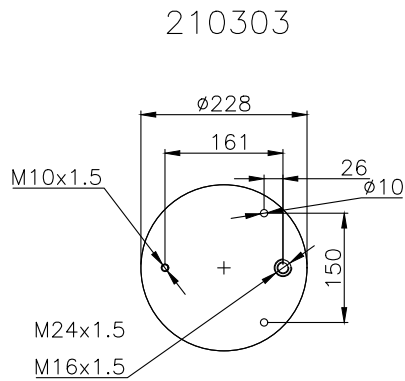

Product ID: 131369

Weight: 3,07 kg

QIP (pcs): 45

OEM Ref.

CROSS Ref.

Volvo

22 058 739
21 224 747

Contitech

4562 N P03 (without piston)