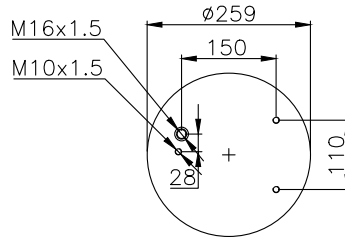

Product ID: 161015

Weight: 7,10 kg

QIP (pcs): 36

OEM Ref.

Daf
0 388 165
1529 833
1697 678

CROSS Ref.

Contitech 836 M K1
Firestone 1T17AR4.5
Firestone Part No W01-M58-8722
Goodyear 1R12-712
Goodyear Flex No 566-24-3-500
Phoenix 1 DF 25-11
Vibracoustic V1DF25-11
Blacktech RML 7947 C1
Airtech 3836 C
Gart 302.1.375
C 302
Dunlop D13B32