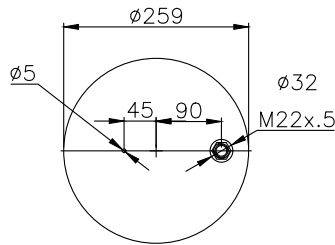

Product ID: 131326

Weight: 4,08 kg

QIP (pcs): 38

OEM Ref.

Mercedes

960 320 17 57

CROSS Ref.

Contitech

6120 N P49 (without piston)