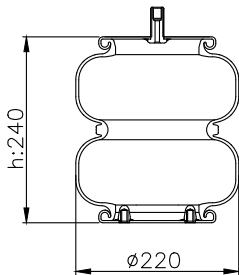

556 2 2 8406
2B-225 / 113550

171051

210192

210109

Product ID: 171051

Weight: 3,10 kg

QIP (pcs): 55

OEM Ref.