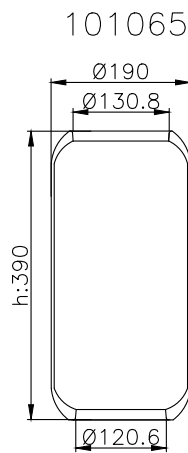

Product ID: 101065

Weight: 1,50 kg

QIP (pcs): 40

OEM Ref.

Volvo

3 111 277

CROSS Ref.

Firestone
Firestone Part No
Dunlop
Airtech

1R4U395260
W01095 0453
A310950013
31277