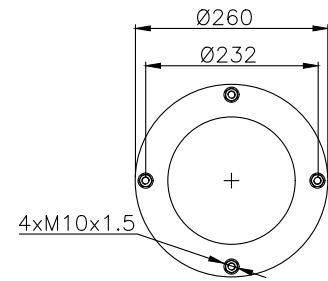

210177

Product ID: 171047

Weight: 8,50 kg

QIP (pcs): 30

OEM Ref.

Granning 15816
Pirelli T28B / 90559
Gigant 881204

CROSS Ref.

Contitech FT 412-32 1/2 M10
Firestone 12x3
Firestone Part No W01 R58 4062
Goodyear 3B12-2452
Goodyear Flex No 578-93-3-2451
Airtech 3B-300 / 115003
Dunlop SP 1542 NB
PNP305520178
Norgren M/31123 (12x3)