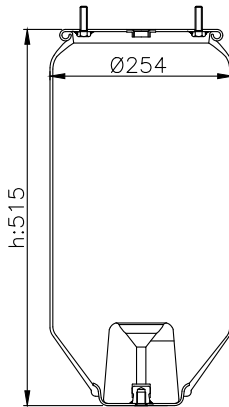

131349

210098

310006

Product ID: 131349

Weight: 1,42 kg

QIP (pcs): 45

OEM Ref.

Zorzi	1006551
Omar	11808
Cardi	58050900
Hendrickson	B 6195
Rolfo	112322