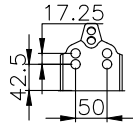

Product ID: 161201

Weight: 5,56 kg

QIP (pcs): 28

OEM Ref.

Volvo
20 531 988
20 582 212
21 961 447
20 427 804
20 427 805
20 456 158
20 427 802
20 375 228
1076 417

CROSS Ref.

Contitech
Firestone
Firestone Part No
Blacktech
Airtech
6606 N P02
1T15LNR-3.0
W01-M58-8690
RML 76420 C
36420 C