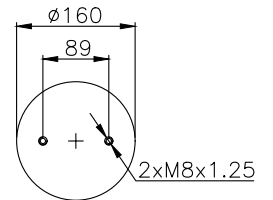

Product ID: 171041

Weight: 3,60 kg

QIP (pcs): 100

OEM Ref.

Granning 15670
ROR 21221356
Weweler US 07394

CROSS Ref.

Firestone Part No 20-2 T3 095.0256
Goodyear Flex No 556 2 2 8656
Airtech 2B-225 / 113473