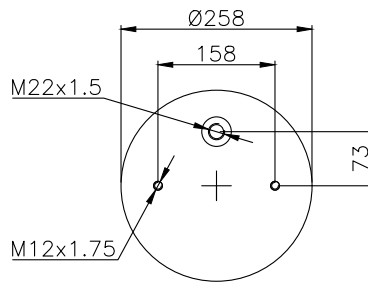

210015

Product ID: 131016

Weight: 4,99 kg

QIP (pcs): 44

OEM Ref.

S.A.F 4.284.3003.01

CROSS Ref.

Contitech
Goodyear
Phoenix
Vibracoustic
Airtech
Dunlop
Gart
4004 N P02
1R11-705
1DK 22 E-5 NP
V1DK 22 E-5 NP
34004 P
S12U13
D278/S
278.0.451