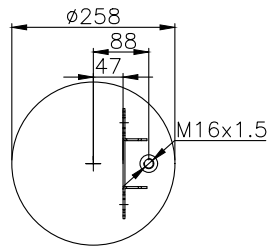

Product ID: 161515

Weight: 9,21 kg

QIP (pcs): 28

OEM Ref.

CROSS Ref.

Volvo

21 451173

Contitech

4580 N P02