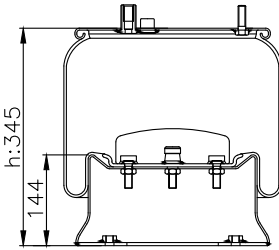

Product ID: 161106

Weight: 14,80 kg

QIP (pcs): 18

OEM Ref.

Renault V.I
5.010.211.724
5.000.815.749

CROSS Ref.

Contitech
Firestone
Firestone Part No
Blacktech
Airtech
902 MB
1T19G-12
W01-M58-9910
RML7013C
RRML79910C
3902 C