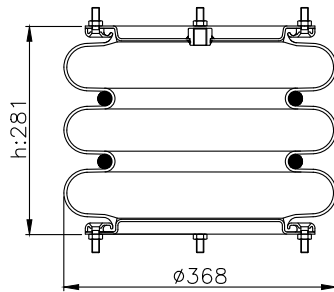

171156

Product ID: 171156

Weight: 10,98 kg

QIP (pcs): 20

OEM Ref.

Granning 15824
Weweler USN 5100 18 KD

CROSS Ref.

Contitech FT 614-36 1/2 M10
Airtech 3B-370 / 115108
Dunlop SP 1558 14 1/2 x 3
Norgren M/31143 (141/2x3)