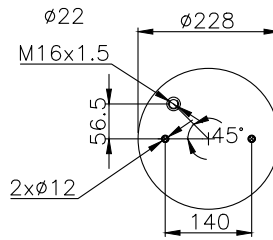

Product ID: 161314

Weight: 7,80 kg

QIP (pcs): 22

OEM Ref.

Scania 1726240

CROSS Ref.

Contitech	6710 N P03
Goodyear	1R11-834
Goodyear Flex No	566-22-3-545
Phoenix	1 DF 20 A-5
Blacktech	RML 76240 C
Airtech	331240 C
Gart	297.1.430/1 / D297/B