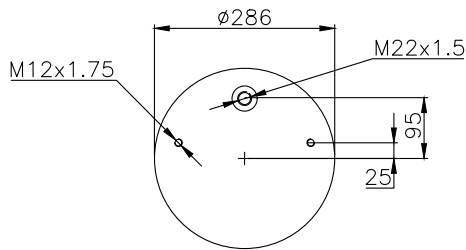

Product ID: 161287

Weight: 13,16 kg

QIP (pcs): 22

OEM Ref.

Schmitz	017 924 FAG041-0087 128 8087
Mercedes	A 946 328 15 01
Weweler	US 04030P US 04030G
Jost	JAS 20 105 015 01 2010501501

CROSS Ref.

Contitech	4035 N P02
Goodyear	1R14-823
Goodyear Flex No	566-28-3-529
Phoenix	1 DK 28 F-3
Vibracoustic	V 1 DK 28 F-3
Blacktech	RML 71501 C
Airtech	30283 C
Granning	93003
Gart	277.2.520 D277/D