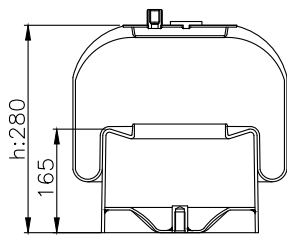

Product ID: 161223

Weight: 9,84 kg

QIP (pcs): 22

OEM Ref.

Mercedes
A 942 320 30 21
A 974 320 00 21

CROSS Ref.

Contitech
4185 N P21
4185 N P01
Firestone
1R7C490-320
Firestone Part No
W01-M58-0588
Blacktech
RML 95296 C21
Airtech
34185-21 C
Gart
C282/S- 282.1462