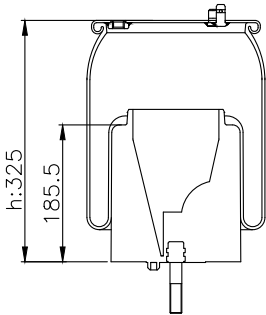

161226

210141

220544

Product ID: 161226

Weight: 5,18 kg

QIP (pcs): 30

OEM Ref.

Scania
1434930
1932592