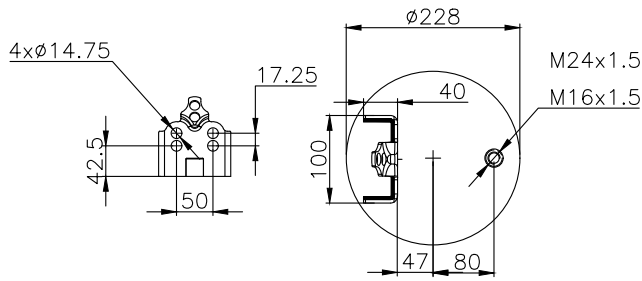

Product ID: 131080

Weight: 3,72 kg

QIP (pcs): 30

OEM Ref.

Volvo

20 531 988
20 582 212
21 961 447
20 427 804
20 427 805
20 456 158
20 427 802
20 375 228
1076 417

CROSS Ref.

Contitech
Firestone
Firestone Part No
Blacktech
Airtech

6606 N P02 (without piston)
1T15LNR-3.0
W01-M58-8690
RML 76420 C
36420 P