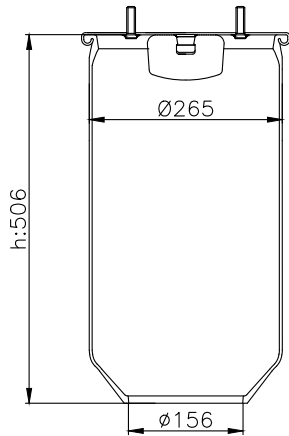

Product ID: 131105

Weight: 5,14 kg

QIP (pcs): 24

OEM Ref.

Weweler	US 04031P
	US 04029P
Schmitz	017 685
Scania	2198324

CROSS Ref.

Goodyear	1R14-784 (without piston)
	1R14-812
Goodyear Flex No	566-28-3-529
	566-28-3-540
Phoenix	1 D 28 F-5 (without piston)
Vibracoustic	V1 D 28 F-5
Blacktech	RML 74031 C
	RML 77685C
Airtech	30285 C (without piston)
Dunlop	D14B49