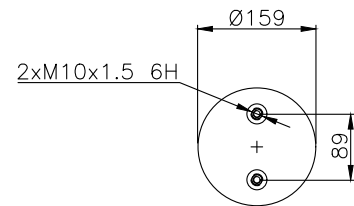

Product ID: 171177

Weight: 3,59 kg

QIP (pcs): 60

OEM Ref.

CROSS Ref.

Airtech

2B 220-07