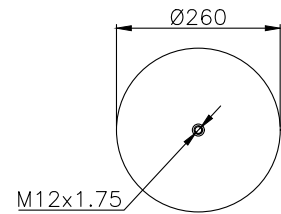

Product ID: 161219

Weight: 6,71 kg

QIP (pcs): 26

OEM Ref.

Hendrickson

HA 100016

CROSS Ref.

Contitech
Firestone
Firestone Part No
Goodyear
Goodyear Flex No
Blacktech
Airtech

4156 N P10
1T15M-6
W01-358-8929
1R12-461
566-24-3-038
RML 75267 CP10
34156-13 CPP