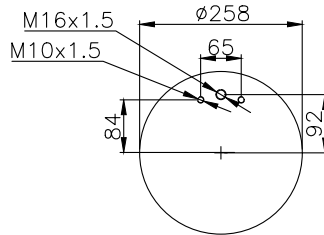

Product ID: 161305

Weight: 8,45 kg

QIP (pcs): 27

OEM Ref.

Volvo
20 480 202
20 573 113
21 097 453
70 313 734
70 397 453
70 321 079
21 041 697
20 480 202
20 573 113
21 041 697
21 041 697
21 097 453
70 313 734
70 397 453
70 321 079

CROSS Ref.

Contitech 6602 N P02
Goodyear 1R12-843
Goodyear Flex No 566-24-3-458
Blacktech RML 76113 C
Airtech 36113 C
Granning 93926