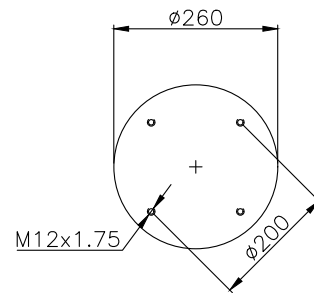

Product ID: 161203

Weight: 13,63 kg

QIP (pcs): 22

OEM Ref.

ROR	2122 2673
Weweler	US 96681
S.A.F	3.229.0013.00
	3.229.0006.01
	2.229.0005.00
Fruehauf	M060770
Hendrickson	507 782

CROSS Ref.

Contitech	912 N P02
Firestone	1T19L-14
Firestone Part No	W01-M58-7385
Goodyear	1R14-758
Goodyear Flex No	566-28-3-510
Phoenix	1D 28 D-2
Vibracoustic	V1D 28 D-4
Blacktech	RML 7023 C2
Airtech	3912 C
Granning	15671
CF Gomma	206333
	1T 19E2-L
Gart	287.4.600
	D287/C