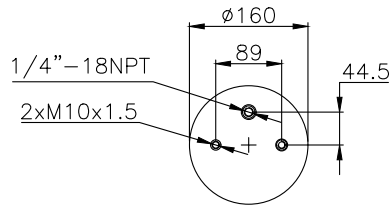

171143

210201

210040

Product ID: 171143

Weight: 2,64 kg

QIP (pcs): 105

OEM Ref.

CROSS Ref.

Airtech
Gart

220-60 / 111150
T291 / B (291.1170)