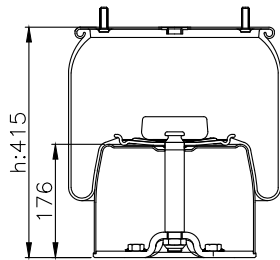

Product ID: 161442

Weight: 15,34 kg

QIP (pcs): 27

OEM Ref.

CROSS Ref.

Gigant

3653
166263

-