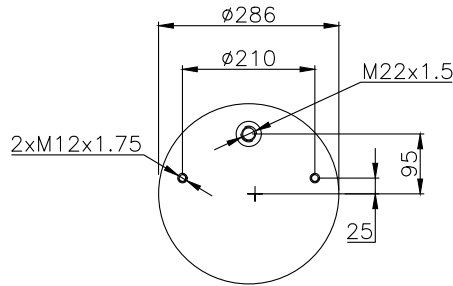

161390

210004

Product ID: 161390

Weight: 9,13 kg

QIP (pcs): 22

OEM Ref.

S.A.F
2919V

3.229.0042.0.00

CROSS Ref.

Firestone
Firestone Part No
Phoenix
Blacktech

Airtech

1T19FB-8
W01-M58-5540
1D 28 E-2
RML 75921 CP
RML 75921 CP1
RML 75921 CP2
32919 CPP