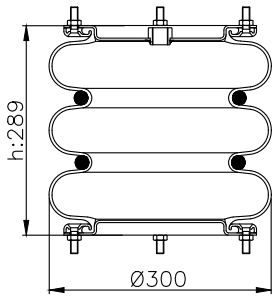

Product ID: 171047

Weight: 8,50 kg

QIP (pcs): 30

OEM Ref.

Granning 15816
Pirelli T28B / 90559
Gigant 881204

CROSS Ref.

Contitech FT 412-32 1/2 M10
Firestone 12x3
Firestone Part No W01 R58 4062
Goodyear 3B12-2452
Goodyear Flex No 578-93-3-2451
Airtech 3B-300 / 115003
Dunlop SP 1542 NB
PNP305520178
Norgren M/31123 (12x3)