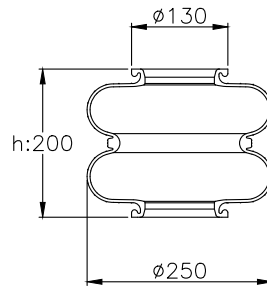

Product ID: 171120

Weight: 1,44 kg

QIP (pcs): 40

OEM Ref.

Pirelli T245 93625
BPW 05 429 00 040
02.200.20.80.0
Granning 16051

CROSS Ref.

Contitech 620 N
Firestone Part No W01-095-0219
Phoenix 2B 15R
Airtech 2B-250 /114150