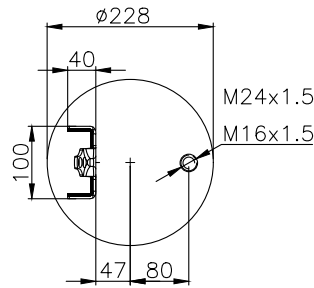

Product ID: 131069

Weight: 3,75 kg

QIP (pcs): 36

OEM Ref.

Renault	7.422.071.638
Volvo	1075 890
	20 375 226
	20 427 800
	20 456 150
	20 531 984
	1076 415
	20 582 206
	21 961 974
	20 427 803

CROSS Ref.

Contitech	6605 N P01 (without piston)
Firestone	1T15LNR-6
Firestone Part No	W01-M58-8472
Goodyear	1R11-805 (without piston)
Goodyear Flex No	566-22-3-535
Phoenix	1 DF 20 D-1
Vibracoustic	V1 DF 20 B-1
Blacktech	RML 78914 C
Airtech	37803 P
Granning	93914
Gart	294.1.430/ C294/V