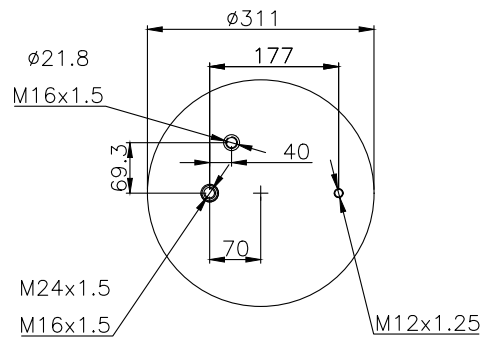

210095

Product ID: 131116

Weight: 5,06 kg

QIP (pcs): 18

OEM Ref.

Renault V.I
5.010.211.724
5.000.815.749

CROSS Ref.

Contitech
Firestone
Firestone Part No
Airtech
902 MB (without piston)
1T19G-12
W01-M58-9910 (without piston)
3902 P