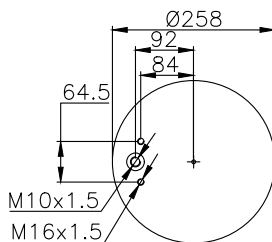

161064

210016

220007

Product ID: 161064

Weight: 8,94 kg

QIP (pcs): 36

OEM Ref.

Volvo
1076 594
20 554 755