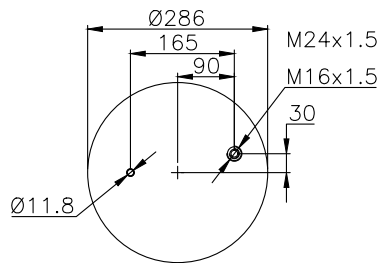

210130

Product ID: 161234

Weight: 14,42 kg

QIP (pcs): 22

OEM Ref.

Renault V.I
5.010.557.356
22 190 560
7.422.190.560

CROSS Ref.

Contitech 4911 N P04
Goodyear 1R13-755
Goodyear Flex No 566-26-3-505
Blacktech RML75022C4
Airtech 34911-04 C
CF Gomma 1T19E-3 / 207771
Gart D287/E- 2871.541