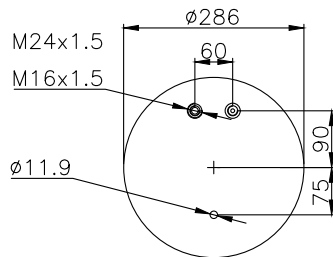

210012

Product ID: 161073

Weight: 13,17 kg

QIP (pcs): 22

OEM Ref.

Renault V.I
R.O.R. Meritor
5.010.294.307.C
MLF7063

CROSS Ref.

Contitech 4912 N P07
Firestone 1T19L-14
Firestone Part No W01-M58-8786
Goodyear 1R13-738
1R13-711
Goodyear Flex No 566-26-3-502
Phoenix 1DK 28 F-4
Vibracoustic V1DK 28 F-4
Blacktech RML 75023 C7
Airtech 34912 C
Dunlop D13A08
Granning 16046
CF Gomma 1T 19 E-4 /206779
Gart D287C / 287.1600