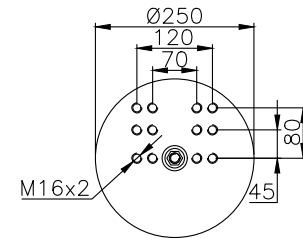

Product ID: 161070

Weight: 12,32 kg

QIP (pcs): 20

OEM Ref.

BPW	05.429.43.41.0 (36K)
Scania	2198331
Hüffer Man	6-AB8003-0200
Schmitz	750 491
	751 356

CROSS Ref.

Contitech	4881 N P30
Firestone	1T66F-70
Firestone Part No	W01-M58-8666
Goodyear	1R14-757
Goodyear Flex No	566-28-3-505
Phoenix	1DK 32 K-2
Blacktech	RML 75992 CP
Airtech	34881-01 CPP
CF Gomma	1TC 360-40K / 207309
Gart	292.2.462/C292A