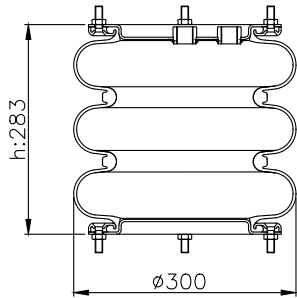

Product ID: 171108

Weight: 7,58 kg

QIP (pcs): 30

OEM Ref.

CROSS Ref.