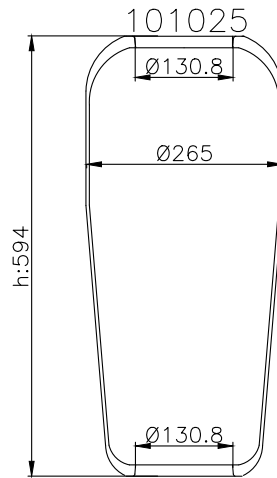

Product ID: 101025

Weight: 2,46 kg

QIP (pcs): 18

OEM Ref.

Mercedes

A 674 328 00 01

CROSS Ref.

Contitech
Goodyear
Phoenix
Vibracoustic
Blacktech
Airtech
Granning

838 N
9074 / D13S05
1F 26 D
V1F26D
RL9949
3838
15940