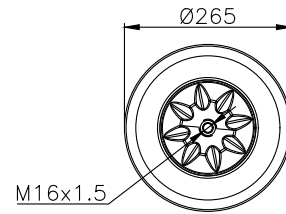

Product ID: 161346

Weight: 9,74 kg

QIP (pcs): 22

OEM Ref.

Mercedes
A 942 320 70 21
A 942 320 24 21
A 942 320 16 21

CROSS Ref.

Contitech
Airtech
4186 NP23
34186-23 C