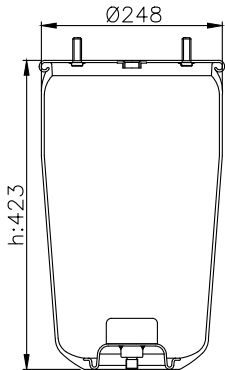

Product ID: 131065

Weight: 4,54 kg

QIP (pcs): 38

OEM Ref.

BPW	05.429.42.04.0 (30 K)
Schmitz	751345
Scania	2198369

CROSS Ref.

Contitech	4961 N P02
Goodyear	1R11-800
Goodyear Flex No	566-22-3-501
Blacktech	RML75072
Airtech	34961 P
Dunlop	D11U43
Gart	C292A / 292.0.414