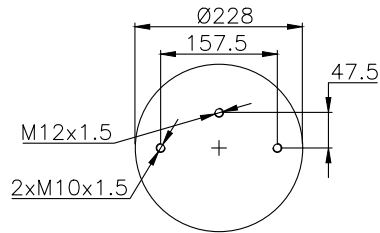

171002

210029

210039

Product ID: 171002

Weight: 5,67 kg

QIP (pcs): 40

OEM Ref.

CROSS Ref.