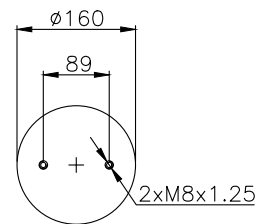

Product ID: 171060

Weight: 3,26 kg

QIP (pcs): 55

OEM Ref.

CROSS Ref.

-

Goodyear Flex No
Airtech

556 2 2 8406
2B-225 / 113550