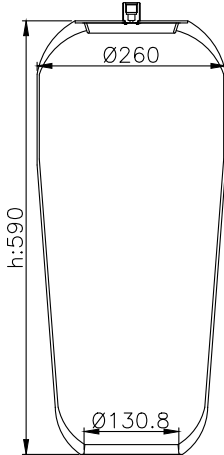

Product ID: 131041

Weight: 2,85 kg

QIP (pcs): 36

OEM Ref.

Mercedes
A 946 320 38 21
A 942 320 38 21

CROSS Ref.

Contitech
Firestone
Firestone Part No
Vibracoustic
Blacktech
Airtech
4838 N P21 (without piston)
1R7Z-595-330-A
W01-M58-8512
V1KF25-1-232
RML95949C21
34838 P