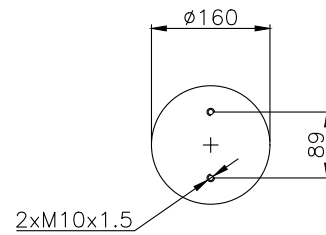

Product ID: 171076

Weight: 3,20 kg

QIP (pcs): 100

OEM Ref.

SAF
4.229.1005.00
4.229.1005.01
1608

CROSS Ref.

Contitech FD 200-25 P02
Goodyear 2B 9-701
Goodyear Flex No 578-92-3-206
Phoenix SP2B12R-A-3
Vibracoustic VSP2B12RA-3
Airtech A2 220-30 / 113476
Dunlop S09204
Gart T291/2B - 291.2.263
CF Gomma (PIRELLI) 20L 207065