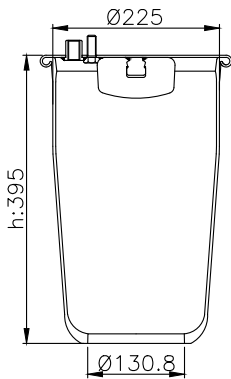

131296

210027

Product ID: 131296

Weight: 3,90 kg

QIP (pcs): 30

OEM Ref.

CROSS Ref.

M.A.N