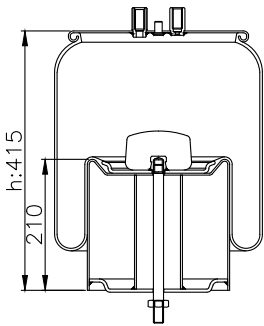

Product ID: 161071

Weight: 14,66 kg

QIP (pcs): 22

OEM Ref.

Renault V.I
5.010.294.308.C
5.010.239.971
5.010.557.356

CROSS Ref.

Contitech 4911 N P03
Goodyear 1R13-714
Goodyear Flex No 566-26-3-505
Blacktech RML 75022C3
Airtech 34911 C
Gart D287/E - 2871.540
CF Gomma 1T19R-3 / 207770