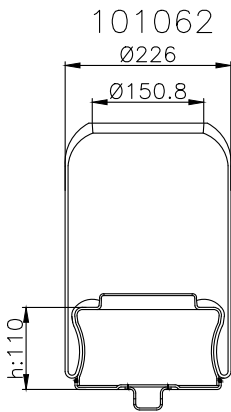

220101

Product ID: 101062

Weight: 4,58 kg

QIP (pcs): 40

OEM Ref.

Volvo

70 377 054
70 377 052

CROSS Ref.

-