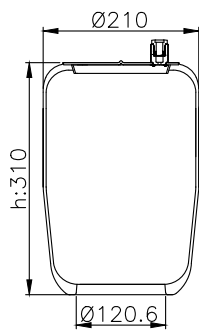

131318

310501

Product ID: 131318

Weight: 1,86 kg

QIP (pcs): 75

OEM Ref.

Mercedes

A 942 320 45 21
A 942 320 017

CROSS Ref.

Contitech
Airtech

4786 N P21 (without piston)
34786-21C (without piston)