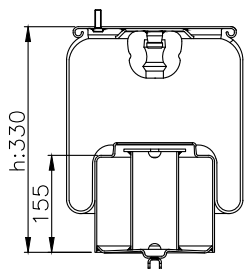

161064

210016

220007

Product ID: 161064

Weight: 8,94 kg

QIP (pcs): 36

OEM Ref.

Volvo
1076 594
20 554 755