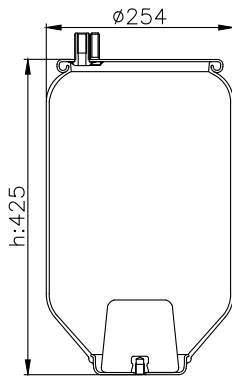

Product ID: 131196

Weight: 5,00 kg

QIP (pcs): 44

OEM Ref.

CROSS Ref.

Volvo

20352247
20386228

Airtech

36247 CPP (without piston)