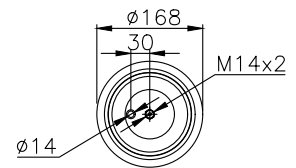

Product ID: 161377

Weight: 5,57 kg

QIP (pcs): 45

OEM Ref.

Volvo

22 056 630
21 224 750

CROSS Ref.

Contitech
Airtech

4571 N P 02
34571 C