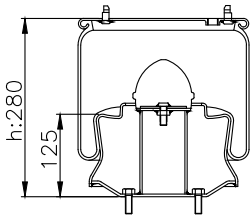

Product ID: 161281

Weight: 8,72 kg

QIP (pcs): 26

OEM Ref.

Volvo
21513833
70311683
21097433
21057936

CROSS Ref.

Contitech
Goodyear
Goodyear Flex No
Blacktech
Airtech
6620 N P02
1R12-823
566-24-3-539
RML77433 C
33833 C