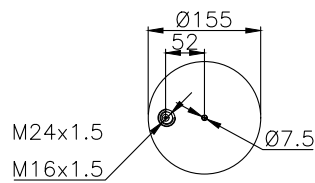

310501

Product ID: 131320

Weight: 2,15 kg

QIP (pcs): 72

OEM Ref.

Mercedes
A 942 320 06 21
A 942 320 53 21

CROSS Ref.

Contitech
Blacktech
Airtech
4391 N P21 (without piston)
RML95402C21
34391-01 P