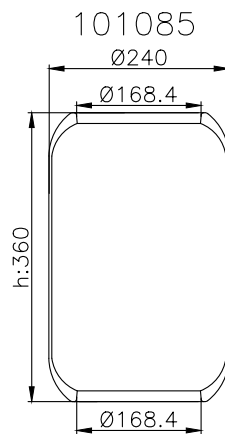

Product ID: 101085

Weight: 1,93 kg

QIP (pcs): 60

OEM Ref.

CROSS Ref.

Blacktech

99206

Product ID: 101053