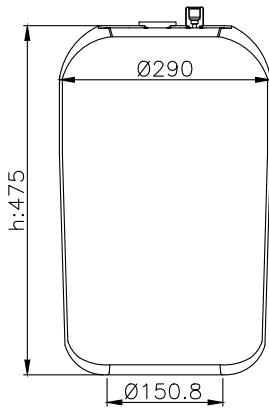

Product ID: 131087

Weight: 3,22 kg

QIP (pcs): 33

OEM Ref.

Mercedes
A 942 320 22 21
A 942 320 68 21
A 942 320 13 21

CROSS Ref.

Contitech
4183 N P25 (without piston)
4183 N P23 (without piston)
4183 N2
Goodyear
9567
Airtech
34183-23 P