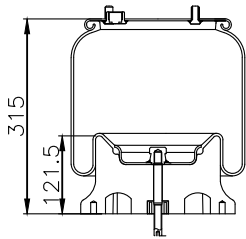

Product ID: 161518

Weight: 5,58 kg

QIP (pcs): 30

OEM Ref.

DAF

1793 526

CROSS Ref.

Contitech

792 N P02