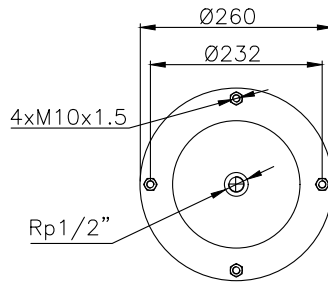

171183

210184

210177

Product ID: 171183

Weight: 6,38 kg

QIP (pcs): 45

OEM Ref.

Weweler	USN 510011KD
Granning	15813
Gigant	881202