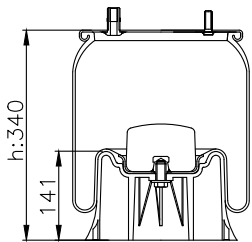

391318 C

161482

210060

220593

Product ID: 161482

Weight: 7,44 kg

QIP (pcs): 42

OEM Ref.