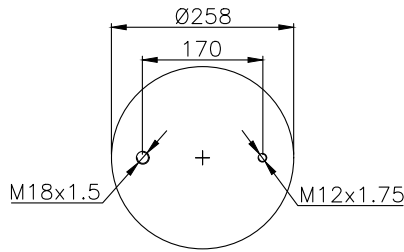

210059

310022

Product ID: 131062

Weight: 5,38 kg

QIP (pcs): 30

OEM Ref.

BPW

05.429.41.25.0 (30)

CROSS Ref.

Contitech
Goodyear
Goodyear Flex No
Blacktech
Airtech
Gart

4941 N P02
1R11-802
566-22-3-500
RML75052
34941 P
C293/ 293.0.513