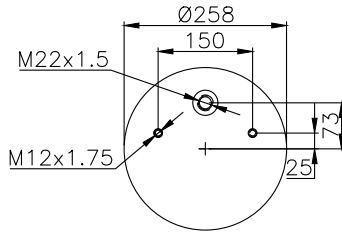

Product ID: 161172

Weight: 12,52 kg

QIP (pcs): 30

OEM Ref.

BPW

05.429.41.241
05.429.43.34.0
05.429.43.56.0

CROSS Ref.

Firestone	1T17J10.3
Firestone Part No	W01-M58-8619
Goodyear	1R11-762
Goodyear Flex No	566-22-3-500
Phoenix	1DK 21-1
Vibracoustic	VIDK21 X1
Blacktech	RML 7052 C
Dunlop	00935A-AP
Granning	15918
CF Gomma	205170
	1TC 300-36
Gart	293.2.510
	C293/A