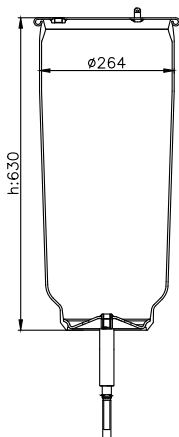

131303

210182

310021

Product ID: 131303

Weight: 6,40 kg

QIP (pcs): 30

OEM Ref.

Scania
1903608
1944314