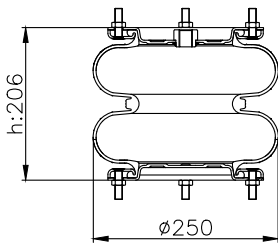

215026

Product ID: 171186

Weight: 5,50 kg

QIP (pcs): 48

OEM Ref.

CROSS Ref.

-

Airtech