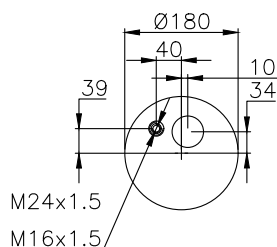

Product ID: 161242

Weight: 9,30 kg

QIP (pcs): 22

OEM Ref.

Mercedes

A 942 320 18 21
A 942 320 26 21
A 942 320 72 21

CROSS Ref.

Contitech

4187 N P23

4187 N P21

Firestone

1R7C470-340

Firestone Part No

W01-M58-0587

Airtech

34187-21C