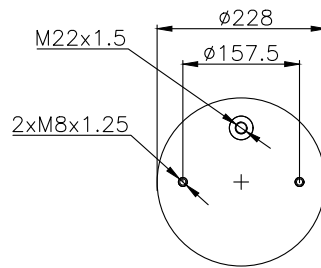

210206

Product ID: 171072

Weight: 6,40 kg

QIP (pcs): 27

OEM Ref.

Rolfo

112321

CROSS Ref.

Airtech

Gart

CF Gomma (PIRELLI)

3B - 310HYD / 115028

T 271/S - 271.3.298

322 B.B. - 204413