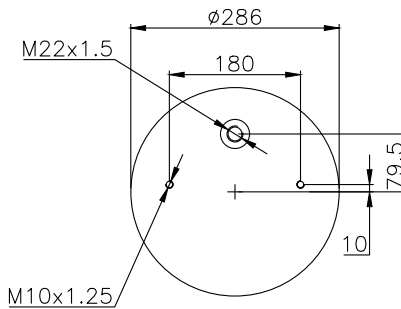

210092

Product ID: 131141

Weight: 6,20 kg

QIP (pcs): 30

OEM Ref.

CROSS Ref.

Bartoletti	91619011
	91619005
Cardi	58050700
Omar	11804
Rolfo	112060
	112064
Viberti	128147117
	128147102
Zorzi	1006554

Phoenix	1 DK 28 B-7 (without piston)
Vibracoustic	V 1 DK 28 B-7 (without piston)
Airtech	391318C (without piston)
CF Gomma	1T19E-2
Dunlop	D13B18
	D12B12
Gart	D277/2F - 287/A-287/B
	277.2.500 - 287.2.510- 287.2.580