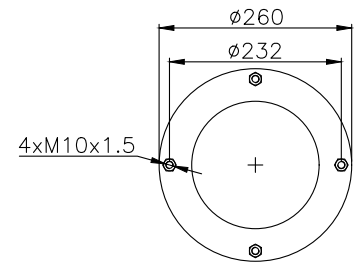

Product ID: 171108

Weight: 7,58 kg

QIP (pcs): 30

OEM Ref.

CROSS Ref.