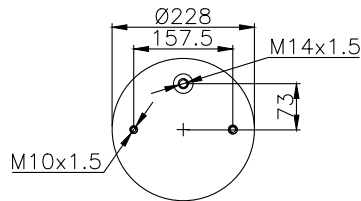

Product ID: 161042

Weight: 7,02 kg

QIP (pcs): 28

OEM Ref.

-

CROSS Ref.

Firestone

1T15M-6