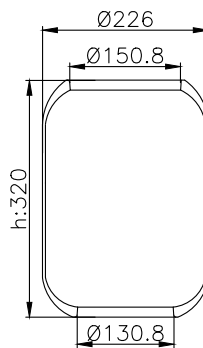

Product ID: 101079

Weight: 1,85 kg

QIP (pcs): 40

OEM Ref.

CROSS Ref.

Dunlop
Airtech

PNP30907100
30907

101023