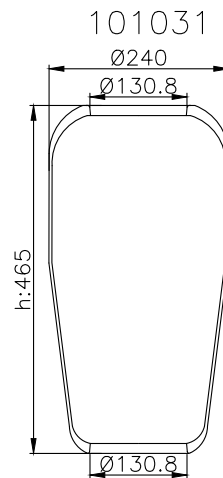

Product ID: 101031

Weight: 1,74 kg

QIP (pcs): 54

OEM Ref.

M.A.N
81.43601.0095
81.43601.0097
81.43601.0100
81.43601.0102
81.43601.0105
81.43601.0126
81.43601.0138

CROSS Ref.

Contitech 916 N1
Firestone 2R2A460-295
Firestone Part No W01-095-0555
Goodyear 9015 / D12s05
Phoenix 1 F 21 C-5
Vibracoustic V1F21C-5
Blacktech RL9027
Airtech 3916
Dunlop 01758A-AP
Granning 15912
Gart2 89.0.455/C289/C1