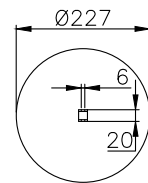

Product ID: 161152

Weight: 7,75 kg

QIP (pcs): 36

OEM Ref.

Volvo
20 452 144
21 811 323
20 554 762

CROSS Ref.

Contitech
Blacktech
Airtech
Granning
6613 N P01
RML 74762 C
36762 C
93924