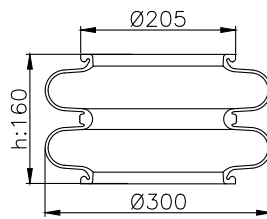

Product ID: 171147

Weight: 1,98 kg

QIP (pcs): 30

OEM Ref.

Granning	15603
Kaiser	A06030616
Lohr	Y00001737
Metro Bus	X6641055

CROSS Ref.

Airtech	2B-300 / 114300
Dunlop	SP 256 NB