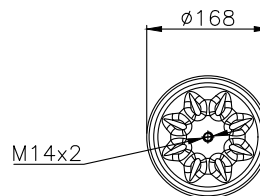

161082

210041

220018

Product ID: 161082

Weight: 6,32 kg

QIP (pcs): 30

OEM Ref.

Volvo