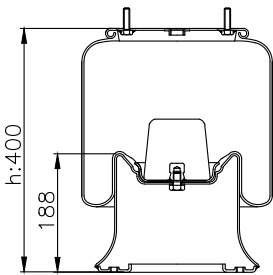

Product ID: 161180

Weight: 9,50 kg

QIP (pcs): 28

OEM Ref.

Viberti

128147111

CROSS Ref.

Goodyear
Goodyear Flex No
Airtech
CF Gomma

1R12-720
566-24-3-501
391210-01 C
1T 323-40 BG
97307