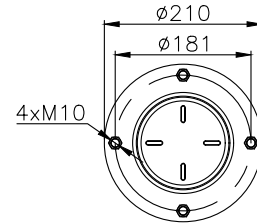

215026

Product ID: 171186

Weight: 5,50 kg

QIP (pcs): 48

OEM Ref.

CROSS Ref.

-

Airtech