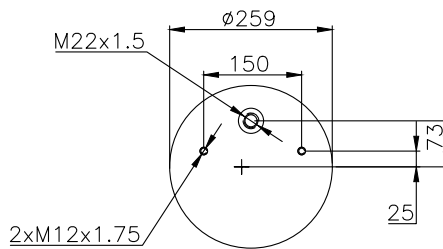

Product ID: 161486

Weight: 7,42 kg

QIP (pcs): 28

OEM Ref.

Saf Holland

3.229.0038.00
2621V

CROSS Ref.

Phoenix
Vibracoustic
Airtech
CF Gomma
Gart

1DK 22 E-13
V1DK22E-13
32621 CPP
1T300-37 / 207719
D278/S - 278.1453