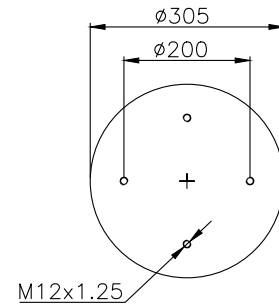

190022

Product ID: 161106

Weight: 14,80 kg

QIP (pcs): 18

OEM Ref.

Renault V.I
5.010.211.724
5.000.815.749

CROSS Ref.

Contitech
Firestone
Firestone Part No
Blacktech
Airtech
902 MB
1T19G-12
W01-M58-9910
RML7013C
RRML79910C
3902 C