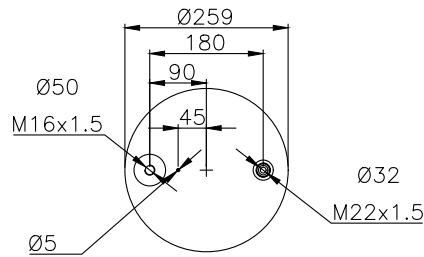

161412

210328

220158

Product ID: 161412

Weight: 7,40 kg

QIP (pcs): 36

OEM Ref.

CROSS Ref.

Mercedes

A 960 320 02 21

Contitech

6126 N P41