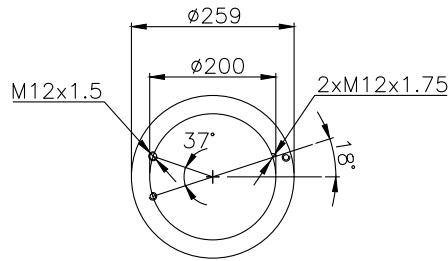

210104

Product ID: 161134

Weight: 7,01 kg

QIP (pcs): 38

OEM Ref.

R.O.R Meritor 21229214

CROSS Ref.

Firestone	1T17DJ-7
Firestone Part No	W01-M58-8608
Phoenix	1DK 22 D-1
Airtech	38608 CPP
Granning	92605
Blacktech	RML 78608 CP