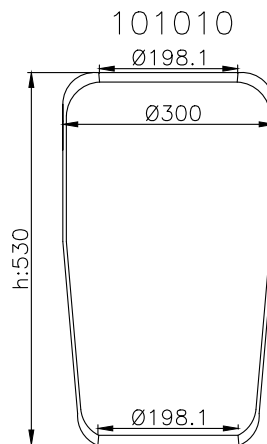

Product ID: 101010

Weight: 2,90 kg

QIP (pcs): 18

OEM Ref.

Kassbohrer	4.731.032.000
DAF	0 818 225
BPW	02.200.24.00.0
Schmitz	750 215
Neoplan	100110 100 / 1021 00 200
Gigant	166205
	196036

CROSS Ref.

Contitech	719 N
Firestone	1R2D530-360
Firestone Part No	W01-095-0192
Goodyear	8118
Phoenix	1F 32 B
Vibracoustic	V1F32B
Blacktech	RL9820
Airtech	3719
Dunlop PNP	30462 0101
Granning	15701
CF Gomma	1SC360-43 / 92593
Gart	292.0.520/C292/E