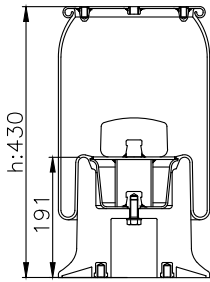

210021

220524

Product ID: 161113

Weight: 7,29 kg

QIP (pcs): 35

OEM Ref.

Scania 1314904
1865753
R.O.R Meritor MLF7033

CROSS Ref.