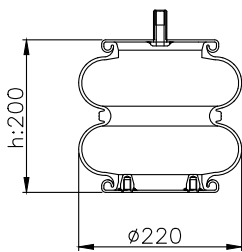

Product ID: 171057

Weight: 2,93 kg

QIP (pcs): 100

OEM Ref.

Guerra 5036002015006
Suspentech ST852
Randon 2121002778

CROSS Ref.

Firestone Part No 20 T3 095.0353
Goodyear Flex No 556 2 2 8520
Airtech 2B-220 / 113475