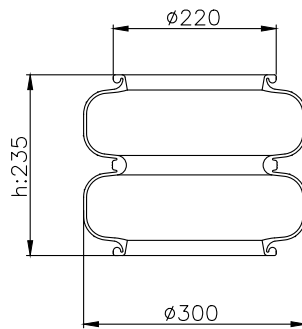

Product ID: 171148

Weight: 2,17 kg

QIP (pcs): 40

OEM Ref.

Granning 1218
Recrusul 10079932

CROSS Ref.

Firestone 22-1,5
Firestone Part No W01358 0259
095.0092
Goodyear 578 92 3 310
Airtech 2B - 320 / 114302