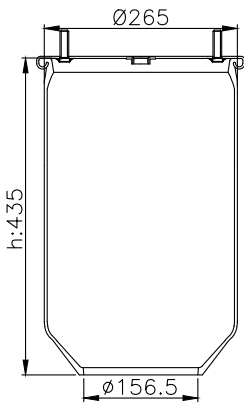

131339

210342

Product ID: 131339

Weight: 4,80 kg

QIP (pcs): 36

OEM Ref.

CROSS Ref.

131101