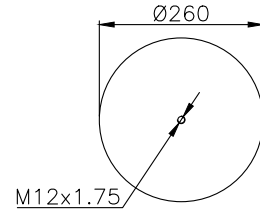

Product ID: 161047

Weight: 7,10 kg

QIP (pcs): 28

OEM Ref.

Scania 2198333
Weweler US 06316
Schmitz 751 065

CROSS Ref.

Contitech 4157 N P06
Firestone 1T15MPW-7
Firestone Part No W01-968-6136
W01-968-8186
Goodyear 1R11-764
Goodyear Flex No 566-22-3-521
Phoenix 1DK 20 A-1
Airtech 38186 CPP
Blacktech RML 75268 CP6
Gart C294 / 294.1.451