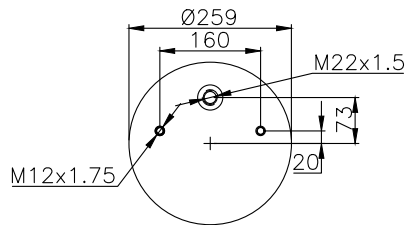

Product ID: 161465

Weight: 10,40 kg

QIP (pcs): 38

OEM Ref.

CROSS Ref.

Gigant

3042 / 0166273

-