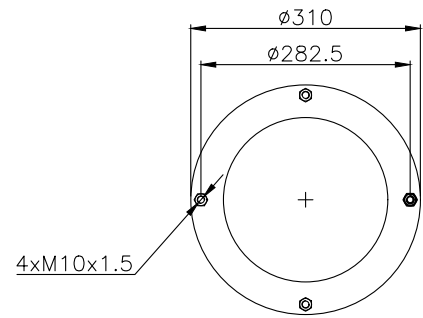

210218

Product ID: 171101

Weight: 12,88 kg

QIP (pcs): 30

OEM Ref.

Granning
Kaiser

15832
WC 074 0236

CROSS Ref.

Airtech
Dunlop

3B-400 Hyd / 115155
SP 2141 (PNP 313 170 100)
16 x 3 RE