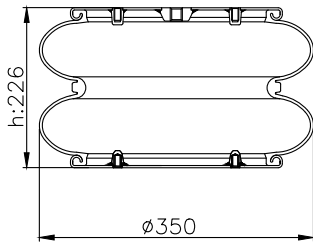

Product ID: 171081

Weight: 7,00 kg

QIP (pcs): 30

OEM Ref.

CROSS Ref.

Firestone
Airtech

22.5x2
2B-355 / 113455