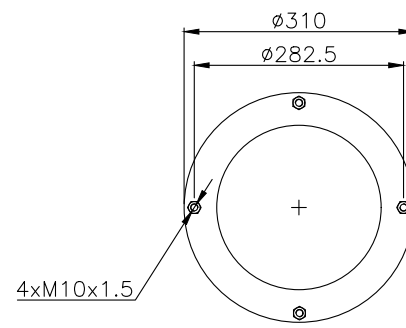

171071

215012

215011

Product ID: 171071

Weight: 10,55 kg

QIP (pcs): 30

OEM Ref.

CROSS Ref.