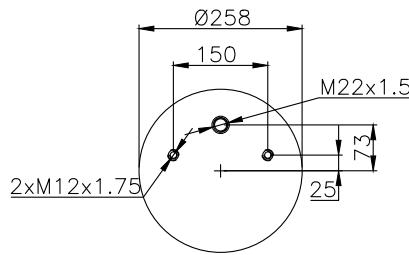

210006

Product ID: 161030

Weight: 9,46 kg

QIP (pcs): 28

OEM Ref.

S.A.F	3.229.0029.00
	3.229.2129.00
	3.229.2229.00
	3.229.2429.00
	2618V
Scania	1723277
Wijhuizen	33.128

CROSS Ref.

Contitech	4022 N P03
Firestone	1T17BS-6
Firestone Part No	W01-M58-6367
Goodyear	1R11-710
Phoenix	1DK 22 E-6
Vibracoustic	V1DK 22 E-9
Blacktech	RML 75133 CP2
Airtech	34022 C
Granning	16099
CF Gomma	1T300-37 / 204677
Gart	278.4.453 / D278/S