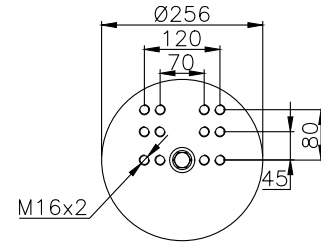

Product ID: 161069

Weight: 15,72 kg

QIP (pcs): 20

OEM Ref.

BPW

05.429.41.22.1

CROSS Ref.

Firestone
Firestone Part No
Goodyear
Goodyear Flex No
Vibracoustic
Phoenix
Blacktech
Airtech
CF Gomma

1T66F-7.0
W01-M58-8602
1R14-724
566-28-3-505
VIDK32K-X11
1DK 32 K-1
RML 75992 C
34881-01 K
1TC360-40K / 207309