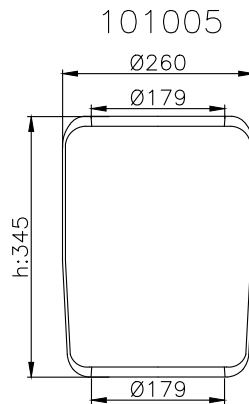

Product ID: 101005

Weight: 2,60 kg

QIP (pcs): 38

OEM Ref.

Ikarus B 510040
Bova Bus B 510040

CROSS Ref.

Contitech 701 N
Firestone 1R3M340-340
Firestone Part No W01-095-0205
Goodyear 9006
Phoenix 1 E 26
Airtech 3701
Granning 15706
Vibracoustic V1E26
Blacktech RL9812