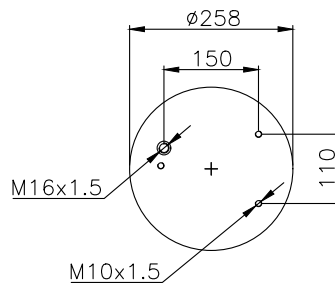

Product ID: 161017

Weight: 9,14 kg

QIP (pcs): 36

OEM Ref.

VDL BUS 0 377 498

CROSS Ref.

Contitech	836 MB K4
Firestone	1T17AR-4.5
Firestone Part No	W01-M58-8705
Phoenix	1 DF 25-14
Vibracoustic	V1DF25-14
Blacktech	RML 7947 04
Airtech	3836-04 C
Granning	17060