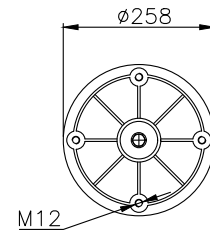

Product ID: 161383

Weight: 7,30 kg

QIP (pcs): 22

OEM Ref.

Renault V.I

5 010 600 262

CROSS Ref.

Contitech
Airtech

4922 MB
34922 CPP