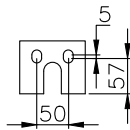

Product ID: 161088

Weight: 9,24 kg

QIP (pcs): 30

OEM Ref.

CROSS Ref.

Volvo

1076 417

-