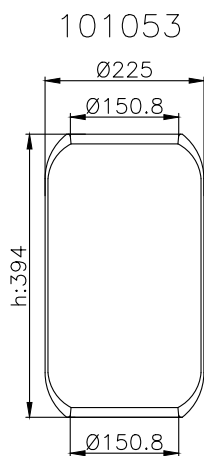

Product ID: 101085

Weight: 1,93 kg

QIP (pcs): 60

OEM Ref.

CROSS Ref.

Blacktech

99206

Product ID: 101053