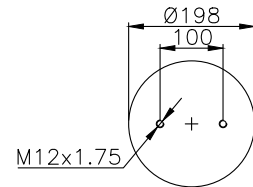

Product ID: 161298

Weight: 9,73 kg

QIP (pcs): 26

OEM Ref.

CROSS Ref.

-

Firestone

1T15M-6