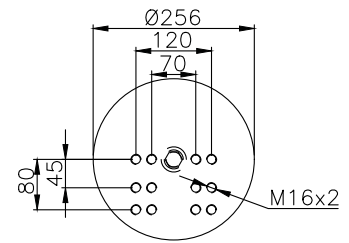

190003

Product ID: 161169

Weight: 17,00 kg

QIP (pcs): 20

OEM Ref.

BPW	05.429.40.01.0
	36
Wabco	951 814 708 0

CROSS Ref.

Contitech	881 MB
Firestone	1T66F-10.8
Firestone Part No	W01-M58-8978
Goodyear	1R14-708
Phoenix	1DK 32
Airtech	3881 C
CF Gomma	1TC 360-45
	204530
Dunlop	D14U36