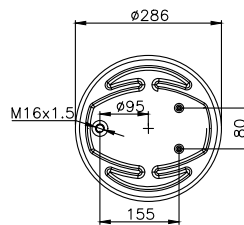

210182

Product ID: 131303

Weight: 6,40 kg

QIP (pcs): 30

OEM Ref.

Scania
1903608
1944314

CROSS Ref.

Contitech
Firestone
Firestone Part No
Goodyear
Goodyear Flex No
Airtech
6700 N P02 (without piston)
1T19LLJ-14
W01-M58-8535
W01-S05 9881
1R14-869
566-28-3-522
34608 P