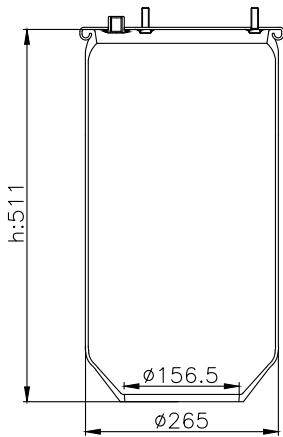

Product ID: 131004

Weight: 5,90 kg

QIP (pcs): 22

OEM Ref.

CROSS Ref.

Contitech
Firestone

811 M16
1T19F-11