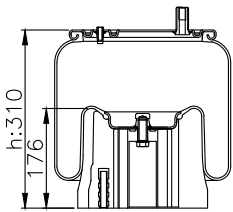

210358

220592

Product ID: 161466

Weight: 6,60 kg

QIP (pcs): 28

OEM Ref.

Schmitz 1077929

CROSS Ref.