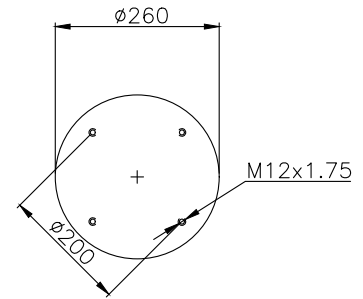

220002

Product ID: 161012

Weight: 11,20 kg

QIP (pcs): 22

OEM Ref.

Battaglino 22111400
R.O.R Meritor 212 222 39
21215633

CROSS Ref.

Firestone 1T19L-11
Firestone Part No W01 M58 7320
Goodyear 1R14-721 / D14B51
Airtech 3811-02 C
Blacktech RML 7922 C2
Gart 287.4.522 / D287