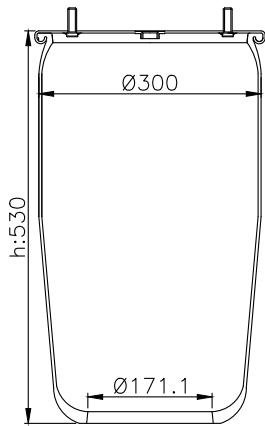

Product ID: 131001

Weight: 5,41 kg

QIP (pcs): 20

OEM Ref.

CROSS Ref.

Airtech

32725P