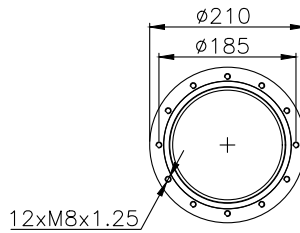

171102

215018

215018

Product ID: 171102

Weight: 4,00 kg

QIP (pcs): 40

OEM Ref.

BPW

05.429.00.01.0

CROSS Ref.

Contitech
Airtech

608N
2B-285 / 113250