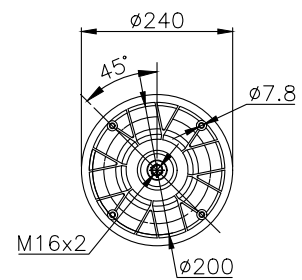

220593

Product ID: 161482

Weight: 7,44 kg

QIP (pcs): 42

OEM Ref.

CROSS Ref.

Saf Holland

3.229.0040.00

-