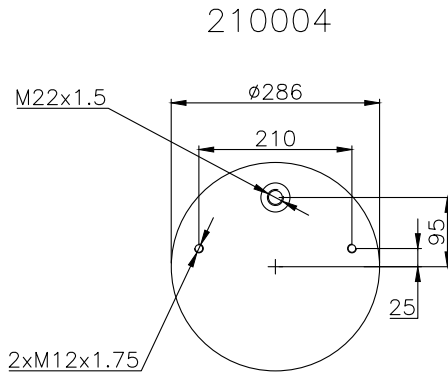

Product ID: 131301

Weight: 4,81 kg

QIP (pcs): 22

OEM Ref.

Weweler
S.A.F
US 07385
3.228.0030.00
3.229.0030.00

CROSS Ref.

Contitech
Firestone
Firestone Part No
Goodyear
Goodyear Flex No
Phoenix
Vibracoustic
Blacktech
Airtech
912 N P01 (without piston)
1T19L-14
W01-M58-8502 (without piston)
1R14-728 (without piston)
566-28-3-510
1D 28 D-10
V1 D 28 D-10
RML 7023 C1
32926 P