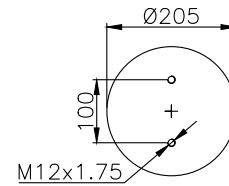

Product ID: 161040

Weight: 6,98 kg

QIP (pcs): 28

OEM Ref.

CROSS Ref.

-

Firestone

1T15M-6