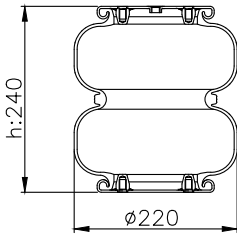

Product ID: 171039

Weight: 3,07 kg

QIP (pcs): 105

OEM Ref.

Mercedes	A 946 328 21 01
ROR-Meritor	21221356
Granning	15670
Schmitz	016 808
Weweler	US 07394
	US 07394C
	US 07394F

CROSS Ref.

Contitech	FD 200-25 1/4 M10
Firestone Part No	W01-M58-7394
Goodyear	2B9-269
Phoenix	SP 2 B 12 RA-10
Vibracoustic	VSP2B12RA-10
Airtech	2B-225 / 113012
Dunlop	9\"/>
CF Gomma (PIRELLI)	20L - 207776