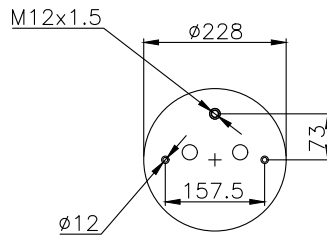

Product ID: 161090

Weight: 7,06 kg

QIP (pcs): 36

OEM Ref.

Scania
1386198
1362143

CROSS Ref.

Contitech
Goodyear
Goodyear Flex No
Phoenix
Airtech
6703 N P01
1R13-747
566-26-3-524
1 DF 23 B-3
36198 C