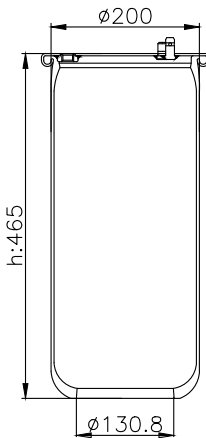

Product ID: 131189

Weight: 3,43 kg

QIP (pcs): 30

OEM Ref.

Scania
1434930
1932592

CROSS Ref.

Firestone
Firestone Part No
Airtech
Gart
1T15UR-9
W01-M58-8653 (without piston)
34930 P
C295/SC - 295.1.475/1