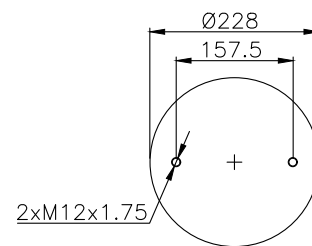

Product ID: 171146

Weight: 4,86 kg

QIP (pcs): 36

OEM Ref.

CROSS Ref.

-

Firestone

22