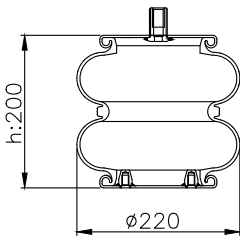

Product ID: 171026

Weight: 2,93 kg

QIP (pcs): 60

OEM Ref.

Mercedes	A 942 327 06 01 A 942 320 58 21
Hendrickson	HS505613 HS508264 HS507487 HS506118 HS508345
Pirelli	T20L / 207065

CROSS Ref.

Contitech	FD 200-19 P02
Firestone	20F
Firestone Part No	W01 M58 7756
Goodyear	2B9-234
Goodyear Flex No	578-92-3-211
Phoenix	SP 2 B 12 R-17
Blacktech	2C21-210P15