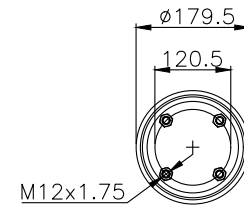

Product ID: 131309

Weight: 5,30 kg

QIP (pcs): 24

OEM Ref.

SAF-Holland

2923 Service Assembly

CROSS Ref.

Contitech
Firestone
Firestone Part No
Goodyear
Goodyear Flex No
Phoenix
Vibracoustic
Blacktech
Airtech

813 MB/O
1T19L-11
W01 M58 7238
1R14-867
566-28-3-547
1D 28 B-5 NP
V1D28B-2 NP
RML7924
3813P