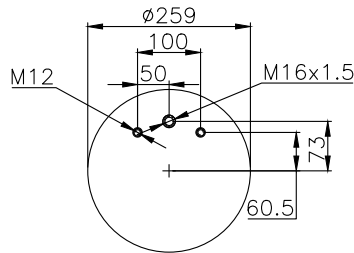

210308

Product ID: 161382

Weight: 6,60 kg

QIP (pcs): 28

OEM Ref.

Volvo	22 025 612 25 379 286 20 722 409
Renault V.I	5.010.630.800 5.010.305.391 22 025 580

CROSS Ref.

Contitech	4927 N P01
Blacktech	RML 75038 CP