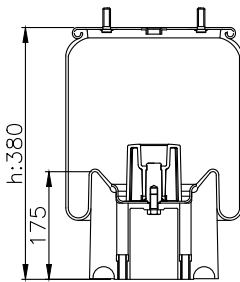

Product ID: 161046

Weight: 7,08 kg

QIP (pcs): 38

OEM Ref.

Mercedes A 946 328 14 01
Weweler US 07364
Jost JAS 30 105 014 01
30 105 014 01
R.O.R Meritor 2122 1307

CROSS Ref.

Contitech 4157 N P14
Firestone 1T15MPW-7
Firestone Part No W01-M58-6297
Goodyear 1R11-111
Goodyear Flex No 566-22-3-521
Phoenix 1 DK 21A-4
Blacktech RML 75268 CP4
Airtech 34157-04 CPP
Dunlop 00980A-AP
CF Gomma 207463
1T300-40
Gart C294/D / 294.2.454