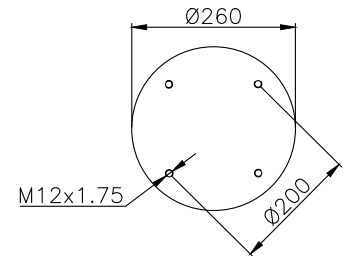

Product ID: 161033

Weight: 11,52 kg

QIP (pcs): 22

OEM Ref.

CROSS Ref.

S.A.F. 3.229.0031.00
3.229.2131.00
3.229.2431.00
3.229.2231.00
2923V
Schmitz 751 082
Scania 1723280

Contitech 4023 N P03
Firestone 1T19L-11
Firestone Part No W01-M58-6348
Goodyear 1R14-729
Phoenix 1D 28 B-10
Vibracoustic V1D 28 B-10
Blacktech RML 75134 C
Airtech 34023 C
Granning 16091ATP
CF Gomma 1T19E-2
204676
Gart 277.4.505 / D277