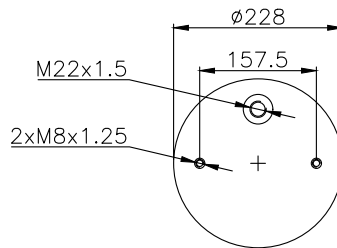

Product ID: 171111

Weight: 5,70 kg

QIP (pcs): 40

OEM Ref.

Guerra 5002 004 018000
Tres Eixos 8927

CROSS Ref.

Firestone Part No 22-15 T3 095 0258
Goodyear 556 2 2 8634
Airtech 2B-320 / 113325