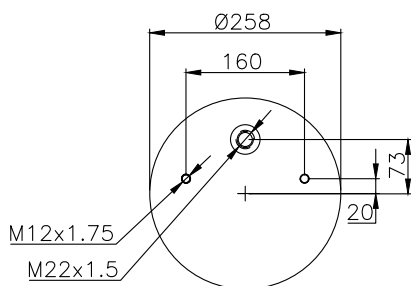

210093

Product ID: 131079

Weight: 3,97 kg

QIP (pcs): 28

OEM Ref.

Scania	1440302
	470921
	488266
Gigant	3053
	166225

CROSS Ref.

Contitech	724 N P01 (without piston)
Goodyear	1R11-711
Goodyear Flex No	566-22-3-504
Blacktech	RML7835
Aitrtech	3724 P