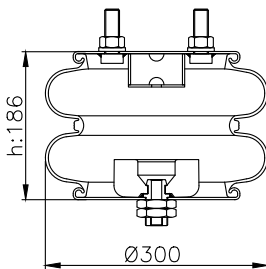

Product ID: 171149

Weight: 6,64 kg

QIP (pcs): 45

OEM Ref.

Kassbohrer
4.731.045.100
4.731.045.300

CROSS Ref.

Phoenix
Airtech
SP 2B 22-R1 51666
2B-301 / 113556