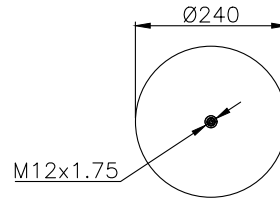

Product ID: 161458

Weight: 5,98 kg

QIP (pcs): 24

OEM Ref.

CROSS Ref.

SMB

M078580