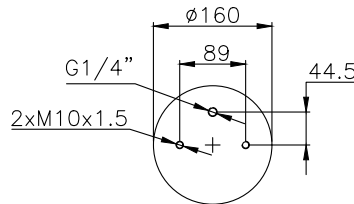

Product ID: 171040

Weight: 3,00 kg

QIP (pcs): 100

OEM Ref.

Granning	15710
SAF	1319761
Scania	1387283

CROSS Ref.

Firestone Part No	W01S05 7182
Airtech	2B-225 / 113011