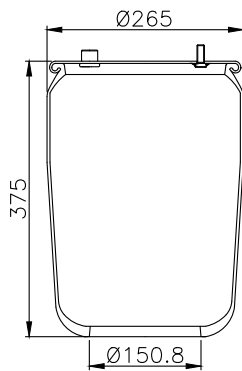

131321

210324

Product ID: 131321

Weight: 3,68 kg

QIP (pcs): 30

OEM Ref.

Daf 1794 420

CROSS Ref.

Contitech	836 N P10 (without piston)
Phoenix	1DF 23 A-4
Firestone	1T17AR-4.5
Firestone Part No	W01-M58-8368
Goodyear	1R12-849
Goodyear Flex No	566-24-3-548
Blacktech	RML 7947 C10