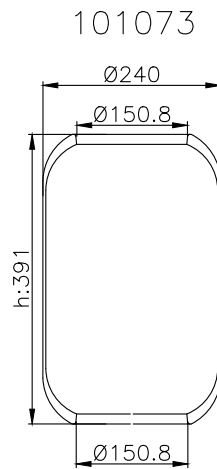

Product ID: 101073

Weight: 2,13 kg

QIP (pcs): 40

OEM Ref.

Iveco

4843255

CROSS Ref.

CF Gomma

1S 323-25
96541