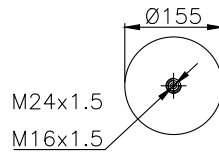

Product ID: 161235

Weight: 9,62 kg

QIP (pcs): 28

OEM Ref.

Mercedes
A 942 320 36 21
A 946 320 02 21

CROSS Ref.

Contitech
Goodyear
Goodyear Flex No
Vibracoustic
Blacktech
Airtech
4838 N P22
9522
556-03-9074
V1K25-2-232
RML 95949 C22
34838-22 C