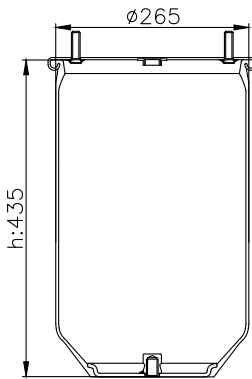

210004

Product ID: 131101

Weight: 4,22 kg

QIP (pcs): 24

OEM Ref.

CROSS Ref.

131335

210004