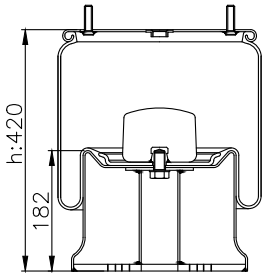

161293

210004

220087

Product ID: 161293

Weight: 15,00 kg

QIP (pcs): 22

OEM Ref.

Weweler
Schmitz
Mercedes
Schmitz