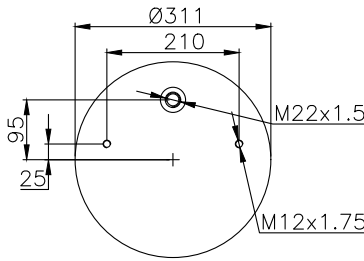

Product ID: 161003

Weight: 16,22 kg

QIP (pcs): 18

OEM Ref.

CROSS Ref.

-

Airtech

32725C