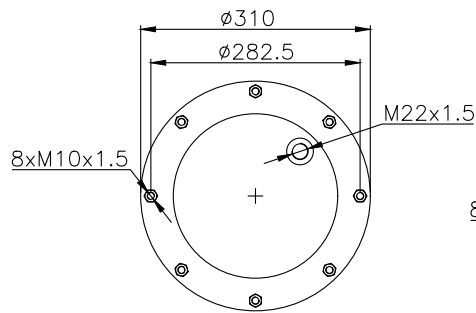

215014

Product ID: 171097

Weight: 10,62 kg

QIP (pcs): 30

OEM Ref.

CROSS Ref.

Airtech
Dunlop

2B - 400-HYD / 113401
16 x 2 RE