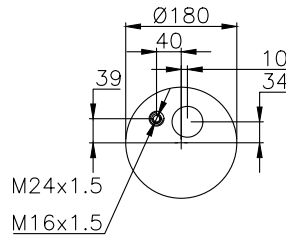

Product ID: 161223

Weight: 9,84 kg

QIP (pcs): 22

OEM Ref.

Mercedes
A 942 320 30 21
A 974 320 00 21

CROSS Ref.

Contitech
4185 N P21
4185 N P01
Firestone
1R7C490-320
Firestone Part No
W01-M58-0588
Blacktech
RML 95296 C21
Airtech
34185-21 C
Gart
C282/S- 282.1462