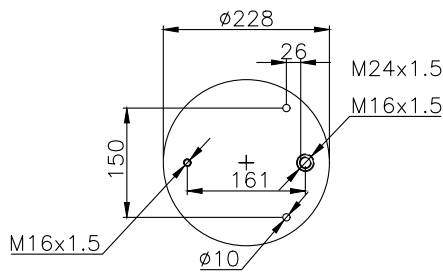

210303

Product ID: 131357

Weight: 3,51 kg

QIP (pcs): 45

OEM Ref.

Volvo

22 058 737
21 224 745

CROSS Ref.

Contitech
Airtech

4560 N P02 (without piston)
34560 C (without piston)