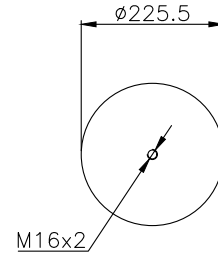

Product ID: 161018

Weight: 9,14 kg

QIP (pcs): 36

OEM Ref.

VDL BUS   0 526 651
Daf   0 526 651

CROSS Ref.

Contitech	836 MB K6
Firestone	1T17AR-4.5
Firestone Part No	W01-M58-8701
Goodyear	1R12-768
Goodyear Flex No	566-24-3-500
Phoenix	1 DF 25-15
Vibracoustic	V1DF25-15
Blacktech	RML 7947 C6
Airtech	3836-06 C
Granning	17061