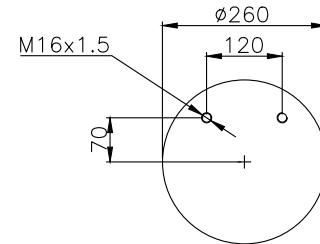

Product ID: 161150

Weight: 14,75 kg

QIP (pcs): 22

OEM Ref.

CROSS Ref.

Bartoletti	91619011
	91619005
Cardi	58050700
Omar	11804
Rolfo	112060
	112064
Viberti	128147117
	128147102
Zorzi	1006554

Phoenix	1DK 28 B-7
Vibracoustic	V1DK 28 B-7
Airtech	391318C
CF Gomma	1T19E-2
Dunlop	D13B18
	D12B12
Gart	D277/2F - 287/A-287/B
	277.2.500 - 287.2.510- 287.2.580