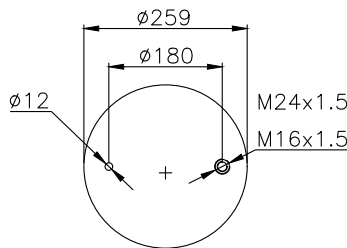

210191

Product ID: 161306

Weight: 8,17 kg

QIP (pcs): 42

OEM Ref.

Renault V.I
Neway

5.010.557.623
90557009

CROSS Ref.

Airtech

34929 C