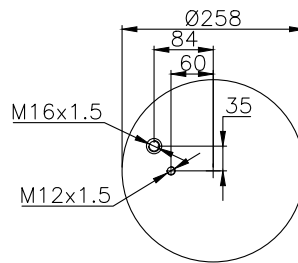

210027

Product ID: 131060

Weight: 4,72 kg

QIP (pcs): 28

OEM Ref.

M.A.N
81436016067
81436010153

CROSS Ref.

Contitech	4883 N1 P01
	4883 N1 P06
Firestone	1T17JBR-8.5
Firestone Part No	W01-M58-8363
Goodyear	1R11-804
Goodyear Flex No	566-22-3-354
Vibracoustic	V1DF19C-1
Blacktech	RML75994
Airtech	34883 P
Gart	C304/M3 - 304.0.513