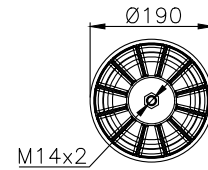

Product ID: 161353

Weight: 6,69 kg

QIP (pcs): 27

OEM Ref.

Iveco

41270466

CROSS Ref.

Firestone
Firestone Part No
CF Gomma
Blacktech
Gart

1T 15 LNR 4.5
W01 M58 8660
1TS 270-23 /206685
RML 70466 CP
290.1.393 / D 290 BR