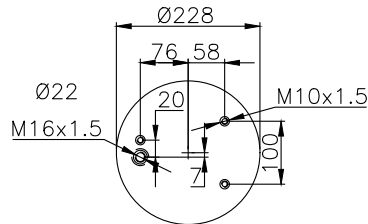

Product ID: 161315

Weight: 6,93 kg

QIP (pcs): 50

OEM Ref.

Ford Cargo

9C46-5580-BA

CROSS Ref.

Contitech
Blacktech

1889 N P02
RML 75581 C