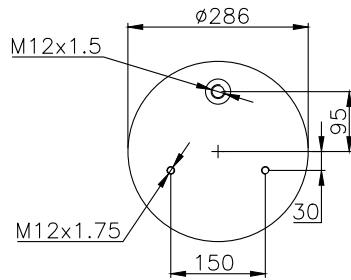

210133

Product ID: 161206

Weight: 11,30 kg

QIP (pcs): 22

OEM Ref.

Weweler	US 04031P
	US 04029P
Schmitz	017 685
Scania	2198324

CROSS Ref.

Goodyear	1R14-784
	1R14-812
Goodyear Flex No	566-28-3-529
	566-28-3-540
Phoenix	1D 28 F-5
Vibracoustic	V1D 28 F-5
Blacktech	RML 74031 C
RML	77685C
Airtech	30285 C
Dunlop	D14B49