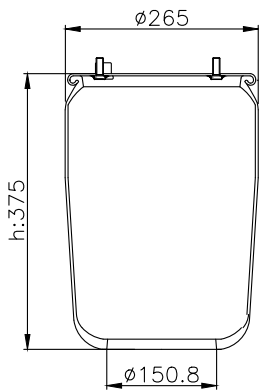

131011

Product ID: 131011

Weight: 4,23 kg

QIP (pcs): 54

OEM Ref.

Daf 0 513 985
VDL Bus 0 513 985

CROSS Ref.

Contitech 836 MB
Firestone 1T17AR-4.5
Firestone Part No W01-M58-0775
Goodyear 1R12-764
Goodyear Flex No 566-24-3-500
Phoenix 1 DF 25-4 NP
Vibracoustic V1DF25-4
Blacktech RML7947-1
Airtech 3836-01 P
Dunlop D12U27