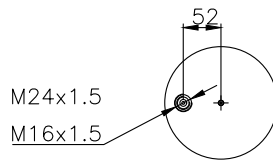

Product ID: 131032

Weight: 2,22 kg

QIP (pcs): 54

OEM Ref.

Mercedes
A 942 320 28 21
A 942 320 49 21
A 942 320 01 21

CROSS Ref.

Contitech	4390 N P21
	4390 N P01 (without piston)
Firestone	1R7Z-440-290
Firestone Part No	W01-M58-8514
Goodyear	9505
Goodyear Flex No	556-03-9047
Phoenix	1 KF 21-21
Vibracoustic	V1KF21-1
Airtech	34390-01 P