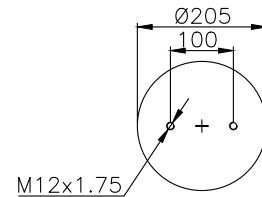

161043

210008

220510

Product ID: 161043

Weight: 7,23 kg

QIP (pcs): 38

OEM Ref.

Weweler
US 07074C
US 07074 P
US 08840