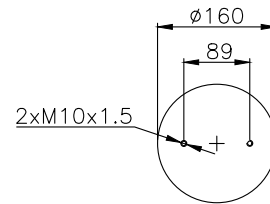

Product ID: 171039

Weight: 3,07 kg

QIP (pcs): 105

OEM Ref.

Mercedes	A 946 328 21 01
ROR-Meritor	21221356
Granning	15670
Schmitz	016 808
Weweler	US 07394
	US 07394C
	US 07394F

CROSS Ref.

Contitech	FD 200-25 1/4 M10
Firestone Part No	W01-M58-7394
Goodyear	2B9-269
Phoenix	SP 2 B 12 RA-10
Vibracoustic	VSP2B12RA-10
Airtech	2B-225 / 113012
Dunlop	9\"/>
CF Gomma (PIRELLI)	20L - 207776