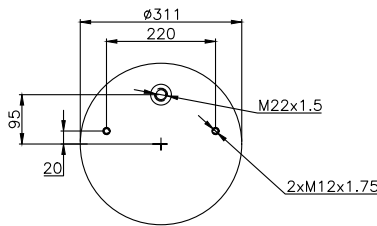

Product ID: 131100

Weight: 5,25 kg

QIP (pcs): 20

OEM Ref.

Gigant 246149
3653

CROSS Ref.

Contitech	725 N P01 (without piston)
Firestone	1T66F-10.8
Firestone Part No	W01-M58-8969
Goodyear	1R14-704
Goodyear Flex No	566-28-3-502
Phoenix	1DF 32
Vibracoustic	V1DF32-246149
Airtech	3725 P
Taurus	UR 836-11
Dunlop	D14U38
CF Gomma	1TCS360-45 / 202964
Gart	C292/S - 292.0.533