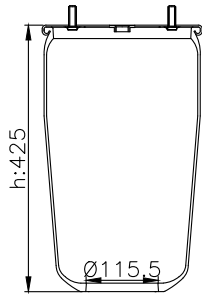

Product ID: 131316

Weight: 3,64 kg

QIP (pcs): 42

OEM Ref.

CROSS Ref.

Gigant

0166291
3042

Contitech
Airtech

4007 N P01
34007 P