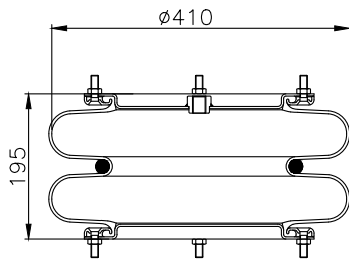

171100

215017

215013

Product ID: 171100

Weight: 9,70 kg

QIP (pcs): 30

OEM Ref.

Granning 15829
Weweler USN 5100 08DX