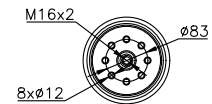

131303

210182

310021

Product ID: 131303

Weight: 6,40 kg

QIP (pcs): 30

OEM Ref.

Scania
1903608
1944314