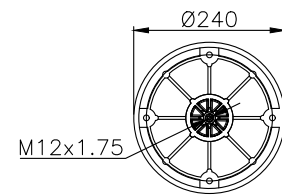

Product ID: 161521

Weight: 5,58 kg

QIP (pcs): 30

OEM Ref.

DAF
1698 436
1448 543
1529 836

CROSS Ref.

Contitech
Vibacoustic
792 N P01
V1DK 20 C-8