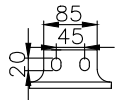

Product ID: 161369

Weight: 6,25 kg

QIP (pcs): 30

OEM Ref.

CROSS Ref.

Iveco

41297180

CF Gomma
Blacktech

1TS 270-25 C / 207162
RML 77180 CP