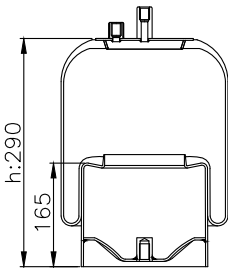

Product ID: 161063

Weight: 6,44 kg

QIP (pcs): 36

OEM Ref.

Mercedes A 942 320 02 21
A 942 320 50 21
A 942 320 29 21
R.O.R Meritor MLF7109

CROSS Ref.

Contitech 4390 N P22
4390 N P01
Firestone 1R7Z-440-290
Firestone Part No W01-M58-8513
Goodyear 9506 / D12T11
Phoenix 1 KF 21-22
Blacktech RML 95401 C22
Airtech 34390-22 C
Granning 93916
CF Gomma 1VS 285-30/ 207766
Gart 304.1441 / C 304