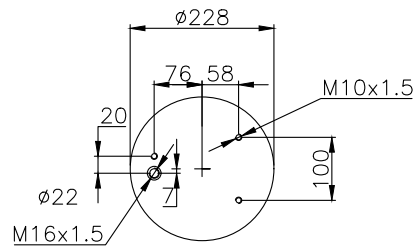

161094

210071

220033

Product ID: 161094

Weight: 8,81 kg

QIP (pcs): 48

OEM Ref.

Daf
0 392 022
1697 684
1697 684
0 392 011
1529 834