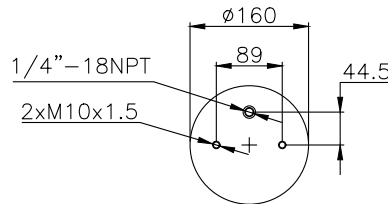

171170

210287

210288

Product ID: 171170

Weight: 2,82 kg

QIP (pcs): 60

OEM Ref.

CROSS Ref.

BMC

57RS306423

Airtech

220-60 / 111152