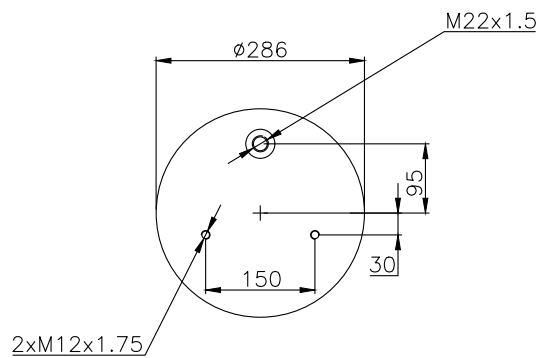

210133

Product ID: 131105

Weight: 5,14 kg

QIP (pcs): 24

OEM Ref.

Weweler	US 04031P
	US 04029P
Schmitz	017 685
Scania	2198324

CROSS Ref.

Goodyear	1R14-784 (without piston)
	1R14-812
Goodyear Flex No	566-28-3-529
	566-28-3-540
Phoenix	1 D 28 F-5 (without piston)
Vibracoustic	V1 D 28 F-5
Blacktech	RML 74031 C
	RML 77685C
Airtech	30285 C (without piston)
Dunlop	D14B49