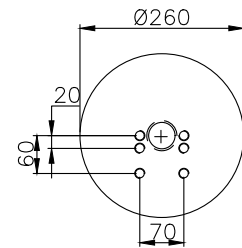

Product ID: 161267

Weight: 13,91 kg

QIP (pcs): 26

OEM Ref.

CROSS Ref.