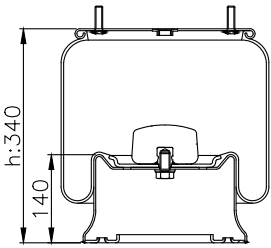

Product ID: 161435

Weight: 10,31 kg

QIP (pcs): 22

OEM Ref.

Schmitz
Weweler

O 16010
US 07337GST2

CROSS Ref.

Goodyear
Goodyear Flex No

1R14-783
566-28-3-530