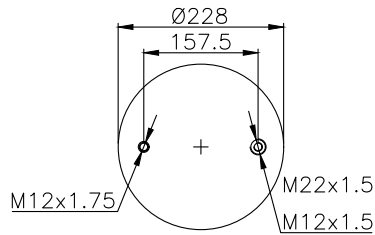

131061

210070

310010

Product ID: 131061

Weight: 4,89 kg

QIP (pcs): 39

OEM Ref.

CROSS Ref.

Airtech
CF Gomma

39002-A3 P
1T 300-30