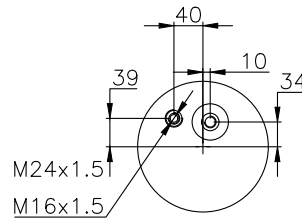

Product ID: 131293

Weight: 3,71 kg

QIP (pcs): 45

OEM Ref.

CROSS Ref.

Mercedes
A 942 320 25 21
A 942 320 71 21
A 942 320 17 21

Contitech
Blacktech
Airtech
4186 N P24 (without piston)
RML 95297 C24 (without piston)
34186-24C (without piston)