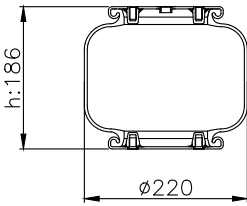

Product ID: 171143

Weight: 2,64 kg

QIP (pcs): 105

OEM Ref.

CROSS Ref.

Airtech
Gart

220-60 / 111150
T291 / B (291.1170)