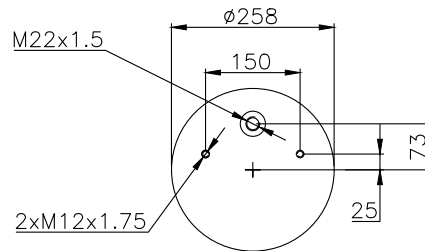

Product ID: 161484

Weight: 6,98 kg

QIP (pcs): 42

OEM Ref.

Saf Holland 3.229.0033.00
Scania 1723281

CROSS Ref.

Contitech 4022 N P05
Firestone 1T17BS-6
Firestone Part No W01-M58-8612
Goodyear 1R11-781
Goodyear Flex No 566-22-3-526
Phoenix 1 DK 22 E-11
Vibracoustic VIDK22E-10
Blacktech RML75133CP4
Airtech 32619 CPP
CF Gomma 1T300-37
Gart D278/S