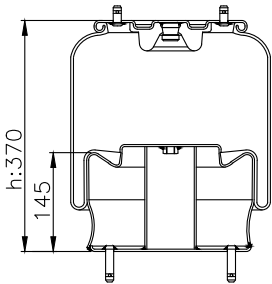

Product ID: 161120

Weight: 9,05 kg

QIP (pcs): 24

OEM Ref.

Scania
1386199
1362145
1370743

CROSS Ref.

Contitech
Goodyear
Goodyear Flex No
Phoenix
Vibracoustic
Blacktech
Airtech
Gart
6704 N P01
1R13-744
1R13-199
566-26-3-521
566-26-3-145
1 DF 23 C-1
V1DF23A-199
RML76199C
36199 C
D278/MA - 278.2.415