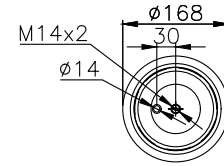

Product ID: 161376

Weight: 5,50 kg

QIP (pcs): 46

OEM Ref.

Volvo

CROSS Ref.

21 224 571