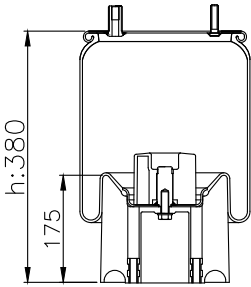

Product ID: 161399

Weight: 6,80 kg

QIP (pcs): 38

OEM Ref.

Fruehauf M078580
Neway 90557233

CROSS Ref.

Contitech 4157 N P03
Goodyear 1R11-881
Goodyear Flex No 566-22-3-521
Blacktech RML75268CP3