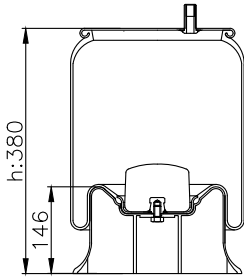

Product ID: 161186

Weight: 7,29 kg

QIP (pcs): 21

OEM Ref.

Samro 2500915
Mercedes A 946 328 04 01
Hendrickson HS 251087
Renault 5.010.557.164
R.O.R Meritor MLF7061

CROSS Ref.

Firestone 1T17B-11
Firestone Part No W01-M58-8747