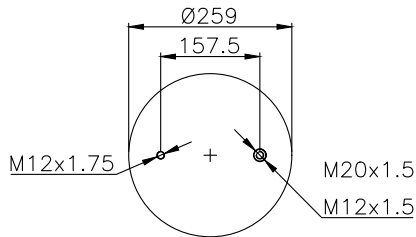

CROSS Ref.

Vibracoustic
Airtech

V1DK27-B1
30721 P

161319

210060

220120

Product ID: 161319

Weight: 10,67 kg