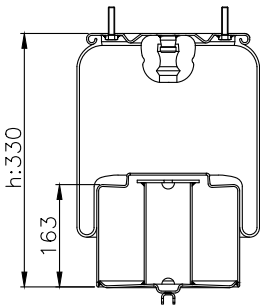

161065

Product ID: 161065

Weight: 8,65 kg

QIP (pcs): 28

OEM Ref.

Volvo
1079 718
1075 363
20 452 136
20 554 759

CROSS Ref.

Contitech 4718 N P01
Firestone 1T17JBR-9.7
Firestone Part No W01-M58-8577
Goodyear 1R12-821
Goodyear Flex No 566-24-3-537
Blacktech RML 75829 C
Airtech 34718 K