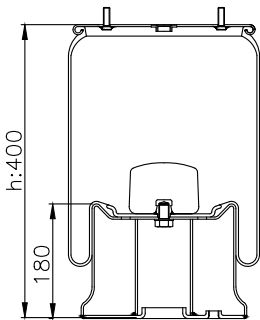

161308

Product ID: 161308

Weight: 14,75 kg

QIP (pcs): 22

OEM Ref.

CROSS Ref.

Wabco

951 814 706 0

Airtech

391318 C