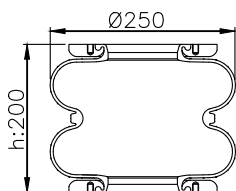

171119

215022

215022

Product ID: 171119

Weight: 3,30 kg

QIP (pcs): 50

OEM Ref.

BPW
Pirelli
Volvo

05.4290.00.40
T245 BV 92141
6882797
365461 Bus B 58

CROSS Ref.

Contitech
Airtech

620 N Hydro
2B-250 Hyd / 113150