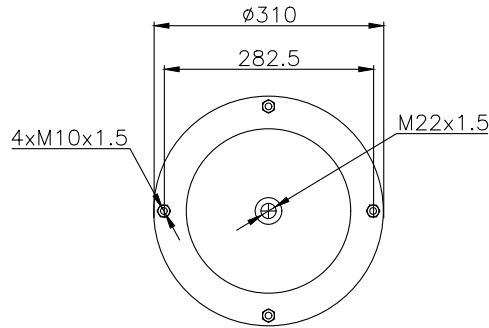

171167

215012

215013

Product ID: 171167

Weight: 9,00 kg

QIP (pcs): 30

OEM Ref.

Samro 250-0012
Weweler USN 510010DX
Gigant 881205