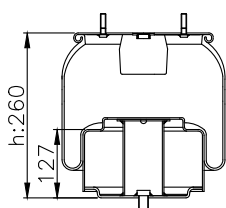

Product ID: 161467

Weight: 9,09 kg

QIP (pcs): 33

OEM Ref.

Solaris

P-1001.101.040
P-1001.101.046
P-1001.101.050
P-1001.101.058
P-0000-194 642

CROSS Ref.

Phoenix
Vibracoustic

1 DF 25 A-21
V1 DF 25 A-21