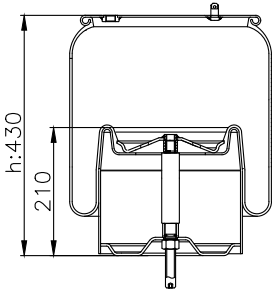

Product ID: 161367

Weight: 12,28 kg

QIP (pcs): 22

OEM Ref.

Scania
1903608
1944314

CROSS Ref.

Contitech
Firestone
Firestone Part No
6700 N P02
1T19LLJ -14
W01-M58-8535
W01-S05 9881
Goodyear
Goodyear Flex No
Airtech
1R14-869
566-28-3-522
34608 P