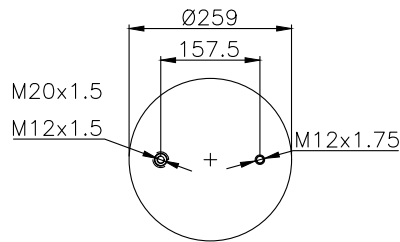

Product ID: 161419

Weight: 9,86 kg

QIP (pcs): 38

OEM Ref.

CROSS Ref.

Gigant

3042 S HD / 0166352

-