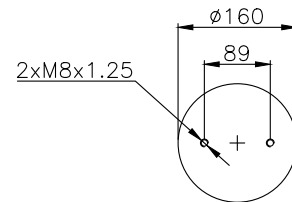

Product ID: 171056

Weight: 3,38 kg

QIP (pcs): 105

OEM Ref.

Jost AD0076
Suspentech ST853

CROSS Ref.

Firestone Part No 20 T3 095.0313
Goodyear Flex No 556 2 2 8521
Airtech 2B-220 / 113474