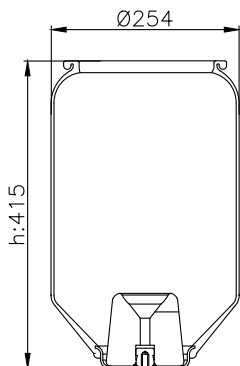

Product ID: 101022

Weight: 3,50 kg

QIP (pcs): 30

OEM Ref.

Breda Menarini	178 739
Iveco	99459166 174932
MAN	81.43601.6023
Pegaso	174932

CROSS Ref.

Contitech	909 NTB
Goodyear	1R12-709
Phoenix	1D 23 C-1
Airtech	3809 T
CF Gomma	1T320SP