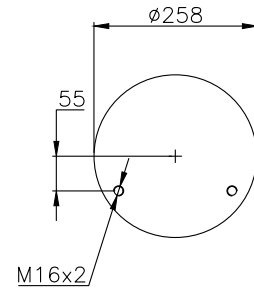

Product ID: 161148

Weight: 14,16 kg

QIP (pcs): 22

OEM Ref.

Kaiser

F01004307

CROSS Ref.

Goodyear
Blacktech
Airtech
Dunlop

1R13-730
RML 74307 C
391305 C
D13 B05