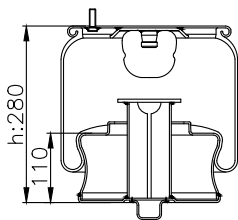

Product ID: 161288

Weight: 8,75 kg

QIP (pcs): 36

OEM Ref.

Volvo
20573312
3 171 693
3 178 706
3 195 240
20 573 312
3 171 693
3 178 706
3 195 240

CROSS Ref.

Contitech 6603 N P01
Goodyear 1R11-893
Goodyear Flex No 566-22-3-578
Blacktech RML 73312 C
Airtech 36312 C