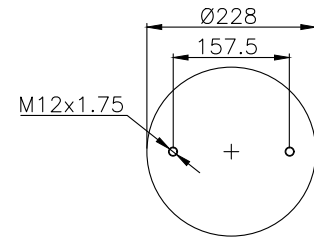

3B-310 HYD / 115008
T 271/S - 271.3.296

171075

210007

210224

Product ID: 171075

Weight: 8,25 kg

QIP (pcs): 32

OEM Ref.