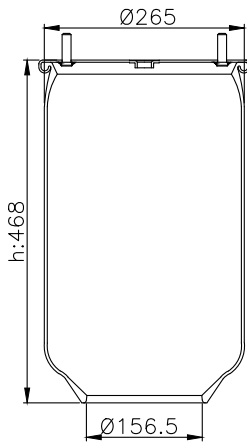

Product ID: 131114

Weight: 4,32 kg

QIP (pcs): 24

OEM Ref.

CROSS Ref.

S.A.F
3.229.2227.00
3.229.2127.00
3.229.0027.00
2918V
Scania
1723275

Contitech
Firestone
Firestone Part No
Goodyear
Goodyear Flex No
Phoenix
Vibracoustic
Blacktech
Airtech
CF Gomma
4810 N PO5 (without piston)
1T19L-7
W01-M58-6338
1R14-730
566-28-3-548
1D 28 A-10
V1D28A-10
RML75921C5
32918 P
1T19E-2