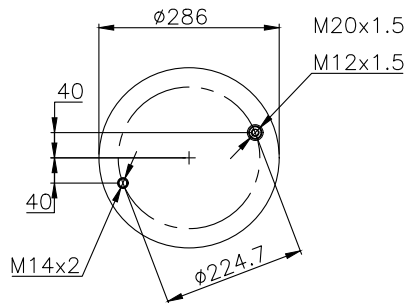

Product ID: 161148

Weight: 14,16 kg

QIP (pcs): 22

OEM Ref.

Kaiser

F01004307

CROSS Ref.

Goodyear
Blacktech
Airtech
Dunlop

1R13-730
RML 74307 C
391305 C
D13 B05