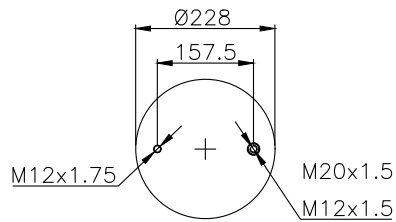

Product ID: 131282

Weight: 4,94 kg

QIP (pcs): 26

OEM Ref.

CROSS Ref.