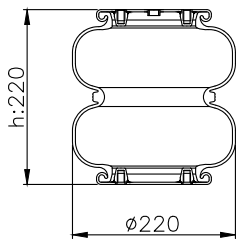

Product ID: 171174

Weight: 3,80 kg

QIP (pcs): 105

OEM Ref.

Mercedes	A 946 328 1601
Schmitz	016 793
Weweler	US 06910C
	US 06910 F
Jost	JA S 20 107 016 01
	JA E 20 107 016 01
	2010701601

CROSS Ref.

Contitech	FD 200-22
Firestone	20F
Firestone Part No	W01 M58 6772
Blacktech	2C 211 P01
Gart	T291/2A
	291.2.239