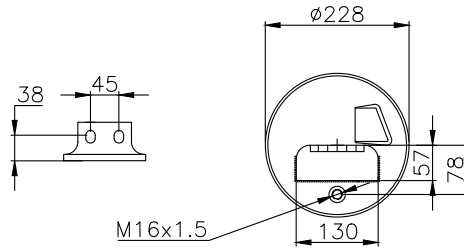

Product ID: 161350

Weight: 5,84 kg

QIP (pcs): 30

OEM Ref.

Iveco

41270462

CROSS Ref.

Firestone
Firestone Part No
Phoenix
CF Gomma
Blacktech
Airtech
Gart

1T 15 LNR 4.5
W01 M58 8663
1DF 20 G-1
1TS 270-23 /206686
RML 70462 CP
36686 CPP
290.1.390 / D 290 BR