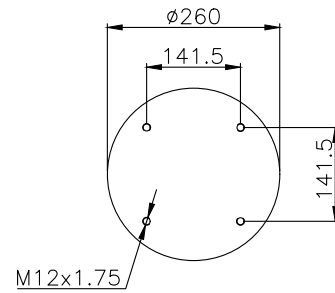

220002

Product ID: 161013

Weight: 10,86 kg

QIP (pcs): 22

OEM Ref.

Granning	15634
Hendrickson	505 859 / 505 859/01 / 785 170
Kassbohrer	4.731.030.000 / 4.731.033.000
Paul NFZ	P2700MB0813
Pegaso	175005
Renault V.I	5.000.790.692 / 5.010.130.925
SAF Holland	2.229.0003.00 / 2.229.0010.00 / 2.229.2103.00 / 2.229.2403.00 / 2.229.2603.00
Titan	916 8770 0000
Trailor	003 6158 E / 6502 3482
Trouillet	ST 225-675
Viberti	128 147 122 / 644 285
Weweler	US 07345 / US 87408
ROR	21215633
Scania	1723269

CROSS Ref.

Contitech	813 MB
Firestone	1T19L-11
Firestone Part No	W01-M58-6364 W01-M58-6339
Goodyear	1R14-705 1R14-857
Goodyear Flex No	566-28-3-547 566-28-3500
Phoenix	1D 28 B-2
Vibracoustic	VID28B-2
Blacktech	RML 7924 C
Airtech	3813 C
Dunlop	00985A-AP
CF Gomma	87408 1T19E-2
Gart	2774.500/D277