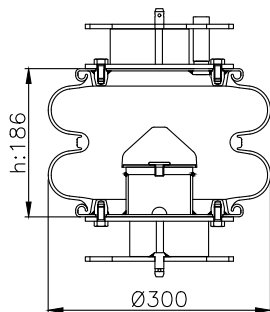

Product ID: 171115

Weight: 6,90 kg

QIP (pcs): 30

OEM Ref.

Scania

1503813-7317

CROSS Ref.

Airtech

2B-301 / 113554