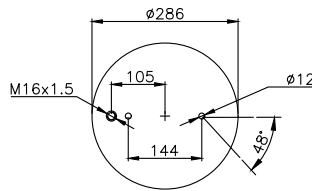

210013

310005