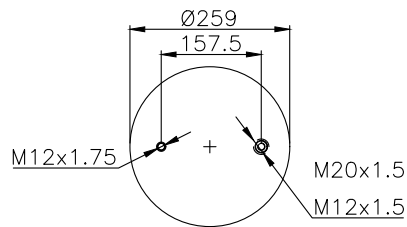

VIDK27-B2
30722 P

161320

210060

220119

Product ID: 161320

Weight: 10,16 kg

QIP (pcs): 36

OEM Ref.