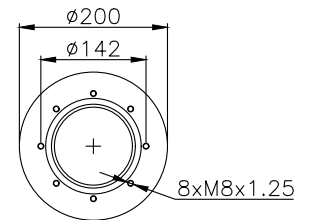

Product ID: 171118

Weight: 3,20 kg

QIP (pcs): 50

OEM Ref.

Pirelli

T245 93740

CROSS Ref.

Airtech

2B-250 HYD
113151