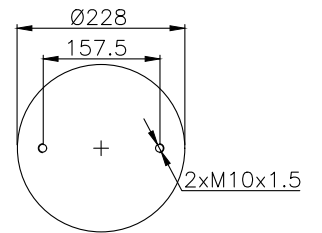

Product ID: 171002

Weight: 5,67 kg

QIP (pcs): 40

OEM Ref.

CROSS Ref.

-

Firestone

22