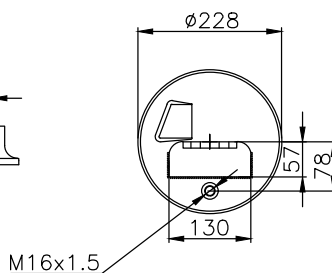

1T 15 LNR 4.5
W01 M58 8663
1DF 20 G-1
1TS 270-23 /206686
RML 70462 CP
36686 CPP
290.1.390 / D 290 BR

161351

210265

220578

Product ID: 161351

Weight: 5,99 kg

QIP (pcs): 30

OEM Ref.