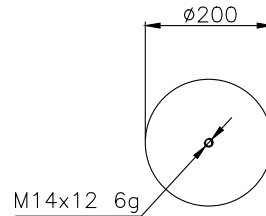

Product ID: 161083

Weight: 7,18 kg

QIP (pcs): 30

OEM Ref.

Volvo
20 375 227
20 456 154
20 531 986
20 427 801
20 582 209
21 961 443
21 961 443
20 427 805
20 427 804

CROSS Ref.

Contitech 6606 N P01
Firestone 1T15LNR-3
Firestone Part No W01-M58-8477
Goodyear 1R11-848
Goodyear Flex No 566-22-3-553
Phoenix 1 DF 20 E-1
Vibracoustic VIDF20A-1
Blacktech RML 77804 C
Airtech 37804 P
Granning 93910
Gart 2941.340/ C294/VA