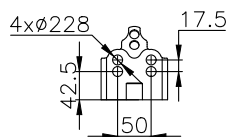

Product ID: 161081

Weight: 6,60 kg

QIP (pcs): 27

OEM Ref.

Volvo	1075 891
	1076 416
	20 374 510
	20 456 152
	20 531 985
	70 321 693
	20 582 215
	21 961 456
Renault V.I	7.422.071.639

CROSS Ref.

Contitech	6608 N P01
Firestone	1T15UR-9
Firestone Part No	W01-M58-8474
Goodyear	1R10-704
Goodyear Flex No	566-20-3-504
Phoenix	1 DF 17 B-1
Vibracoustic	V1DF16D-1
Blacktech	RML 77527 C
Airtech	36416 C
Granning	92500
Gart	295.1.465/ C295/V