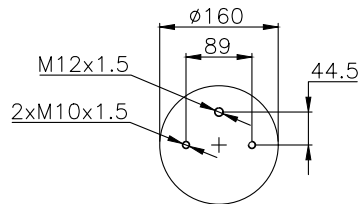

171009

210055

210040

Product ID: 171009

Weight: 2,91 kg

QIP (pcs): 120

OEM Ref.

SAF

45.980.0541.92

CROSS Ref.

Contitech
Airtech

FD 200-19
2B-220-3