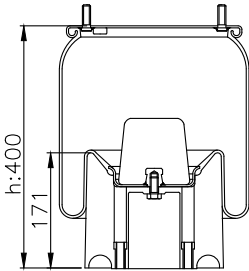

Product ID: 161134

Weight: 7,01 kg

QIP (pcs): 38

OEM Ref.

R.O.R Meritor 21229214

CROSS Ref.

Firestone	1T17DJ-7
Firestone Part No	W01-M58-8608
Phoenix	1DK 22 D-1
Airtech	38608 CPP
Granning	92605
Blacktech	RML 78608 CP