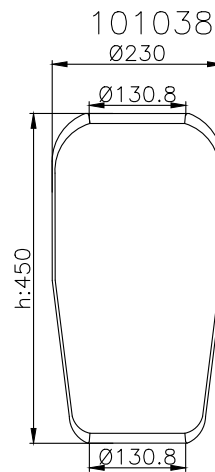

Product ID: 101038

Weight: 1,60 kg

QIP (pcs): 60

OEM Ref.

Iveco	98478799
M.A.N	8.143601.0109
	8.143601.0104
	8.143601.0123
	8.143601.0111
	8.143601.01150
	81436010125
Wabco	896 130 11 4

CROSS Ref.

Contitech	1885 N1
Firestone	1R2A445280
Firestone Part No	W01-095-0429
Phoenix	1F 20 B
CF Gomma	1SC 270-28
	97043
Dunlop	D12S07