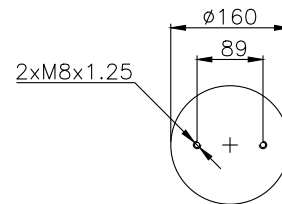

Product ID: 171145

Weight: 2,93 kg

QIP (pcs): 100

OEM Ref.

CROSS Ref.

Gigant

190130

Contitech
Phoenix
Vibracoustic

FD 200-19 3/4 M8
SP 2B 12 R-1
VSP2B12R-1