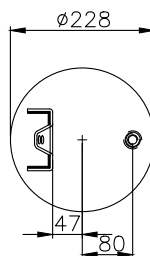

Product ID: 161081

Weight: 6,60 kg

QIP (pcs): 27

OEM Ref.

Volvo	1075 891
	1076 416
	20 374 510
	20 456 152
	20 531 985
	70 321 693
	20 582 215
	21 961 456
Renault V.I	7.422.071.639

CROSS Ref.

Contitech	6608 N P01
Firestone	1T15UR-9
Firestone Part No	W01-M58-8474
Goodyear	1R10-704
Goodyear Flex No	566-20-3-504
Phoenix	1 DF 17 B-1
Vibracoustic	V1DF16D-1
Blacktech	RML 77527 C
Airtech	36416 C
Granning	92500
Gart	295.1.465/ C295/V