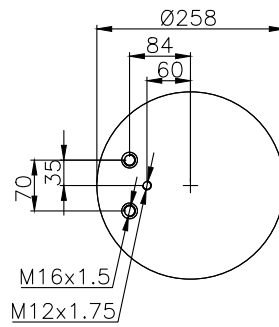

Product ID: 131059

Weight: 4,40 kg

QIP (pcs): 42

OEM Ref.

M.A.N
81.43601.0176
81.43601.0151

CROSS Ref.

Contitech 4882 N1 P01
4882 N1 P05
Firestone 1T17TWCR-8.0
Firestone Part No W01-M58-8355
Goodyear 1R10-702
Goodyear Flex No 566-20-3-502
Vibracoustic V1DF16-2 NP
Blacktech RML75993
Airtech 34882 P
CF Gomma 1TS260-32 / 207760
Gart C289/M- 289.0.512