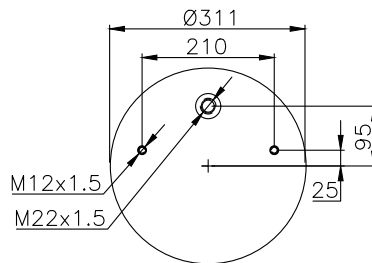

210005

Product ID: 161169

Weight: 17,00 kg

QIP (pcs): 20

OEM Ref.

BPW	05.429.40.01.0
	36
Wabco	951 814 708 0

CROSS Ref.

Contitech	881 MB
Firestone	1T66F-10.8
Firestone Part No	W01-M58-8978
Goodyear	1R14-708
Phoenix	1DK 32
Airtech	3881 C
CF Gomma	1TC 360-45
	204530
Dunlop	D14U36