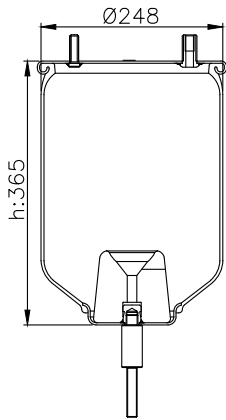

131307

210060

Product ID: 131307

Weight: 4,38 kg

QIP (pcs): 26

OEM Ref.

Hendrickson
BMC

HS 507922 /P
57RS308887

CROSS Ref.

Vibracoustic
Airtech

V1DK27-B1
30721 P