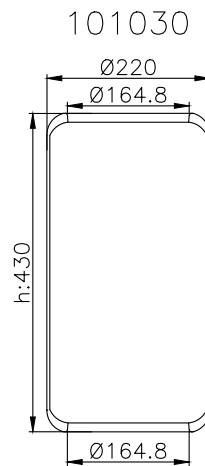

Product ID: 101030

Weight: 1,75 kg

QIP (pcs): 40

OEM Ref.

Pegaso	794686
	795097
Cardi	58050315
Dennis	656 289/2
Scania	411622
	411623

CROSS Ref.

Contitech	897 N
Firestone	1R1K440-320
Firestone Part No	W01-095-0229
Goodyear	8028 /SP2192
Phoenix	2 E 23
Vibracoustic	V2E23
Blacktech	RL9908
Airtech	3897
Dunlop PNP	30521 01 00
Granning	15642
CF Gomma	1S320-30
	88788
Gart	278.0.430/D278