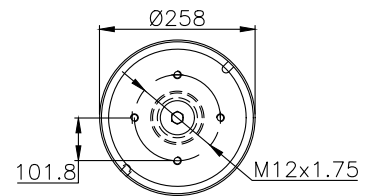

Product ID: 161086

Weight: 11,14 kg

QIP (pcs): 21

OEM Ref.

Samro	2500915
Mercedes	A 946 328 04 01
Hendrickson	HS 251087
Renault	5.010.557.164
R.O.R Meritor	MLF7061

CROSS Ref.

Firestone	1T17B-11
Firestone Part No	W01-M58-8747
	W01-M58-8629
Goodyear	1R13-150
	1R13-148
Goodyear Flex No	566-26-3-068
Phoenix	1DK 25-1
Vibracoustic	V 1DK 25-8747
Blacktech	RML 70081 C
Airtech	30081 C
Granning	15654
Gart	278.4.535/D278/D