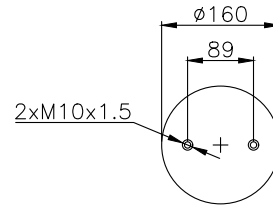

Product ID: 171143

Weight: 2,64 kg

QIP (pcs): 105

OEM Ref.

CROSS Ref.

Airtech
Gart

220-60 / 111150
T291 / B (291.1170)