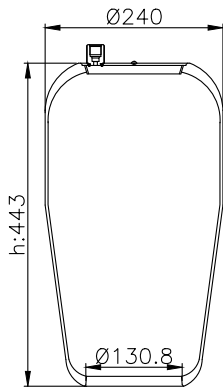

Product ID: 131032

Weight: 2,22 kg

QIP (pcs): 54

OEM Ref.

Mercedes
A 942 320 28 21
A 942 320 49 21
A 942 320 01 21

CROSS Ref.

Contitech	4390 N P21
	4390 N P01 (without piston)
Firestone	1R7Z-440-290
Firestone Part No	W01-M58-8514
Goodyear	9505
Goodyear Flex No	556-03-9047
Phoenix	1 KF 21-21
Vibracoustic	V1KF21-1
Airtech	34390-01 P