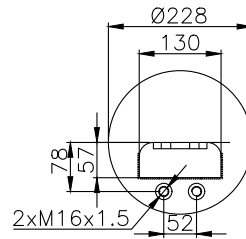

210297

220579

Product ID: 161368

Weight: 6,20 kg

QIP (pcs): 30

OEM Ref.

CROSS Ref.

Iveco