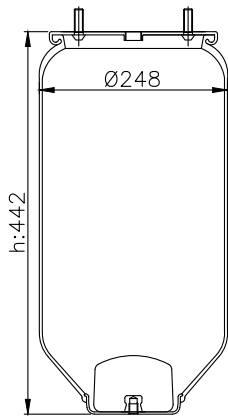

310012

Product ID: 131090

Weight: 4,98 kg

QIP (pcs): 44

OEM Ref.

S.A.F 3.229.0033.00
Scania 1723281

CROSS Ref.

Contitech	4022 N P05 (without piston)
Firestone	1T17BS-6
Firestone Part No	W01-M58-8612
Goodyear	1R11-781
Goodyear Flex No	566-22-3-526
Phoenix	1 DK 22 E-11
Vibracoustic	V 1 DK 22 E-10
Blacktech	RML 75133 CP5
Airtech	32619 P
Granning	16098
CF Gomma	1T300-37 / 206585
Gart	278.1455 / D278/S