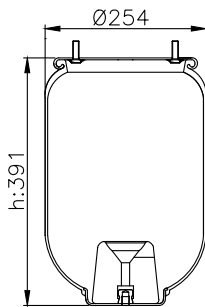

Product ID: 131282

Weight: 4,94 kg

QIP (pcs): 26

OEM Ref.

CROSS Ref.