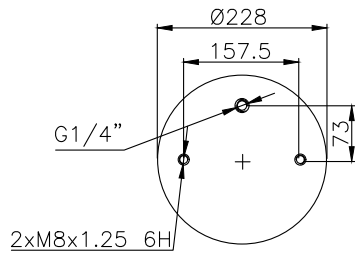

Product ID: 171221

Weight: 4,86 kg

QIP (pcs): 63

OEM Ref.

CROSS Ref.

-

Contitech

FD 330-22 / 60031