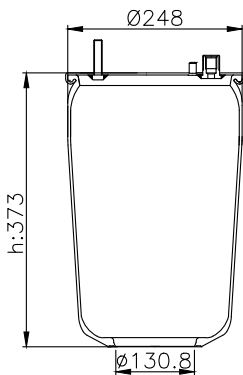

131368

Product ID: 131368

Weight: 3,08 kg

QIP (pcs): 45

OEM Ref.

Volvo
22 058 738
21 224 746

CROSS Ref.

Contitech
Airtech
4561 N P02 (without piston)
34561 C (withpout piston)