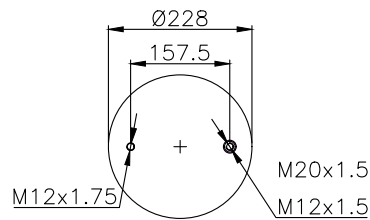

Product ID: 161060

Weight: 12,97 kg

QIP (pcs): 28

OEM Ref.

SMB	1518779
	1520356
	1524873
	M001782
Fruehauf	UJB 0203-001
DAF	0 644 432
Wabco	951 812 702 0

CROSS Ref.

Contitech	4159 N P07
Firestone	1T15M-9
Firestone Part No	W01-M58-8859
Goodyear	1R12-702
Goodyear Flex No	566-24-3-501
Phoenix	1 DK 23 L-25
Blacktech	RML 75260 C7
Airtech	34159-05 C
Dunlop	00982A-AP
CF Gomma	202302
	1T323-40
Gart	278.2.511 / D278H