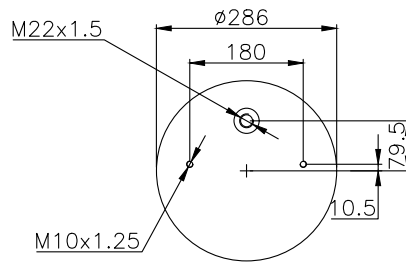

210181

Product ID: 161299

Weight: 14,58 kg

QIP (pcs): 22

OEM Ref.

Viberti 128 147 112
Viberti 128 147 124

CROSS Ref.

Firestone 1T19L-11
Firestone Part No W01-M58-6363
CF Gomma 1T19E-2
Gart D277
277.2.504