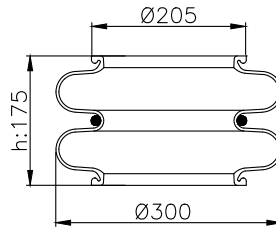

Product ID: 171078

Weight: 1,98 kg

QIP (pcs): 30

OEM Ref.

Granning	15603
Kaiser	A06030616
Lohr	Y00001737
Metro Bus	X6641055

CROSS Ref.

Contitech	FD 412-18 S
Airtech	2B-300 /114300
Dunlop	SP 25 6 NB