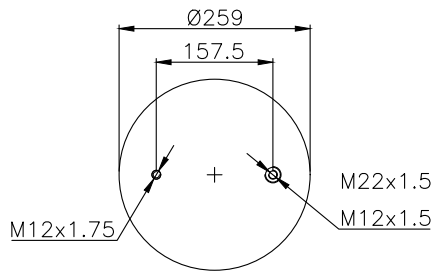

131024

Ø248

210008

310010

Product ID: 131024

Weight: 5,16 kg

QIP (pcs): 38

OEM Ref.

Weweler
US 07074C
US 07074 P
US 08840

CROSS Ref.

Contitech
Firestone
Firestone Part No
Phoenix
Goodyear
Airtech
Dunlop
CF Gomma
4157 N P05 (without piston)
1T15MPW-7
W01-M58-7074
1 DK 21 A3
1R11-106
34157-05 P
D12B17
1T 300-38