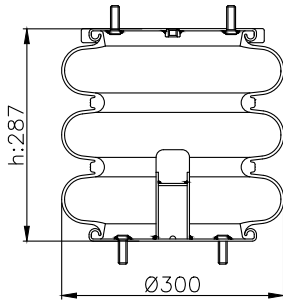

Product ID: 171013

Weight: 8,25 kg

QIP (pcs): 30

OEM Ref.

CROSS Ref.

BMC

57RS066424

Airtech

3B-305 HYD / 115021