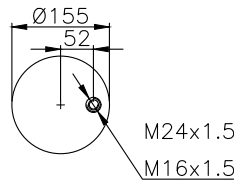

Product ID: 161365

Weight: 5,86 kg

QIP (pcs): 75

OEM Ref.

Mercedes

A 942 320 06 21
A 942 320 53 21

CROSS Ref.

Contitech
Blacktech
Airtech

4391 N P21
RML95402C21
34391-01 P