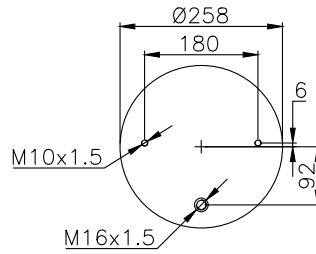

Product ID: 161065

Weight: 8,65 kg

QIP (pcs): 28

OEM Ref.

Volvo
1079 718
1075 363
20 452 136
20 554 759

CROSS Ref.

Contitech 4718 N P01
Firestone 1T17JBR-9.7
Firestone Part No W01-M58-8577
Goodyear 1R12-821
Goodyear Flex No 566-24-3-537
Blacktech RML 75829 C
Airtech 34718 K