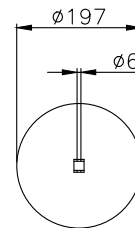

Product ID: 161089

Weight: 6,99 kg

QIP (pcs): 36

OEM Ref.

Volvo

20554772
3987782
20427783

CROSS Ref.

Contitech

7783 N
57772 M