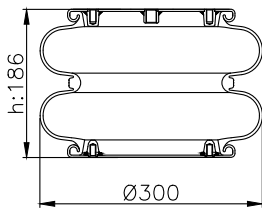

Product ID: 171098

Weight: 4,96 kg

QIP (pcs): 60

OEM Ref.

CROSS Ref.

Contitech
Firestone
Firestone Part No
Airtech

FD 330-22 G 1/4 - 60031
22
W01 M58 6381
2B-301 / 113308