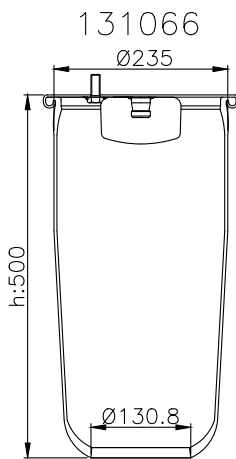

210027

Product ID: 131066

Weight: 4,60 kg

QIP (pcs): 42

OEM Ref.

M.A.N
81.43601.0152
81.43601.0174
81.43601.0175

CROSS Ref.

Contitech 4884 N1 P01
4884 N1 P06 (without piston)
Firestone 1T17JBR-8.0
Firestone Part No W01-M58-8361
Goodyear 1R11-820
Goodyear Flex No 566-22-3540
Vibracoustic VIDF19B-1 NP
Blacktech RML75995
Airtech 34884 P
CF Gomma 1TS 290-28
Gart C304/M4 - 304.0.511