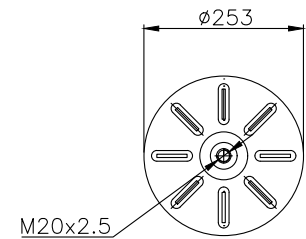

161002

210028

190028

Product ID: 161002

Weight: 17,25 kg

QIP (pcs): 18

OEM Ref.

R.O.R Meritor	MLF7103
Gigant	166217
	246149