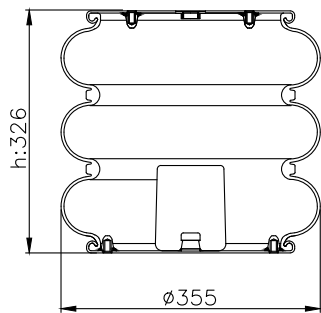

Product ID: 171107

Weight: 9,03 kg

QIP (pcs): 25

OEM Ref.

CROSS Ref.

-

Airtech

3B - 357 / 115039