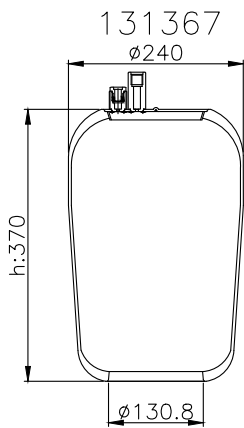

310502

Product ID: 131367

Weight: 2,31 kg

QIP (pcs): 72

OEM Ref.

Mercedes
A 942 320 07 21
A 942 320 54 21

CROSS Ref.

Contitech
Blacktech
Airtech
4391 N P22 (without piston)
RML95402C22
34391-02 P