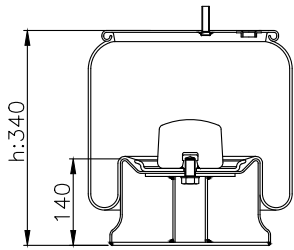

Product ID: 161366

Weight: 13,64 kg

QIP (pcs): 36

OEM Ref.

CROSS Ref.

Mercedes

A 946 328 19 01

Airtech

32813 C