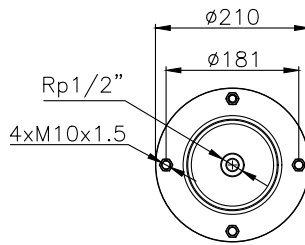

Product ID: 171121

Weight: 4,20 kg

QIP (pcs): 50

OEM Ref.

Granning 15807
Samro H 250-0021

CROSS Ref.

Contitech
Firestone
Goodyear
Airtech
Dunlop
FD 210-22 1/2 M 10
W01-R58-4058
10" * 2 SP 1538
2B-255
SP 1538 (10x2)