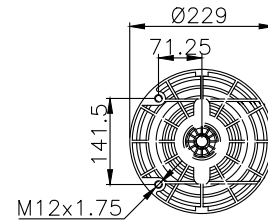

Product ID: 161466

Weight: 6,60 kg

QIP (pcs): 28

OEM Ref.

Schmitz 1077929

CROSS Ref.

Goodyear 1R12-851
1R12-829
Goodyear Flex No 566-24-3-541
566-24-3-551