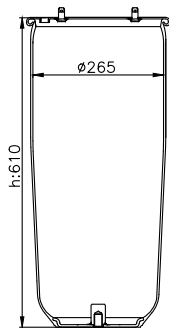

131040

310005

Product ID: 131040

Weight: 5,56 kg

QIP (pcs): 30

OEM Ref.

Scania
1379393
1379392
1440294

CROSS Ref.

Contitech
4913 N P04
4913 NP02 (without piston)
1T19F-14
Firestone
Firestone Part No
W01-095-0365
Goodyear
1R14-755
Goodyear Flex No
566-28-3-522
Blacktech
RML75024
Airtech
34913 P
Gart
C282/H - D287/H
282.0.601 / 287.0.603