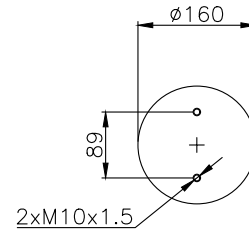

Product ID: 171192

Weight: 3,11 kg

QIP (pcs): 150

OEM Ref.

CROSS Ref.