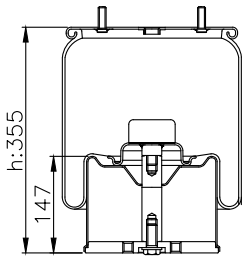

161171

Product ID: 161171

Weight: 11,99 kg

QIP (pcs): 38

OEM Ref.

BPW

05.429.41.28.1 (30K)

CROSS Ref.

Firestone
Firestone Part No
Goodyear
Goodyear Flex No
Airtech

1T17D-4.3
W01M58 8609
1R11-763
566-22-3-501
3940-01C