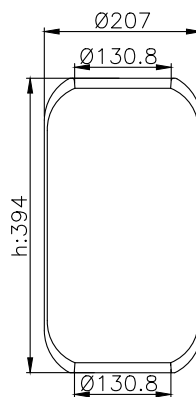

Product ID: 101001

Weight: 1,10 kg

QIP (pcs): 48

OEM Ref.

Bussing	536 905 265 / 536 905 266
Volvo	1134 445 / 1199 893 / 1622 111 / 3 159 252
M.A.N	81.436.010.017
Mercedes	A 000 327 01 01 / A 613 327 00 01
VDL BUS	0 689 677
BPW	02.200.24.40.0
Neoplan	AA10-01-300/100110 300/100112 254
EVO - BUS	A 000 320 03 21 / A 613 327 00 01/ A 307 327 01 01 / A 000 327 01 01 / A 327 327 00 01 / A 307 328 00 01
Kassbohrer	4.771.170.000 / 4.771.441.000 / 4.771.143.000
Breda Menarini	199 196

CROSS Ref.

Contitech	644 N
Firestone	1R1A390-295
Firestone Part No	W01-095-0118
Goodyear	8017
Phoenix	1 E 21
Vibracoustic	VIE21
Blacktech	RL9755
Airtech	3644
Dunlop PNP	30147 01 02
Granning	15622
CF Gomma	1S285-24 / 92574
Gart	276.0.390/D276/B