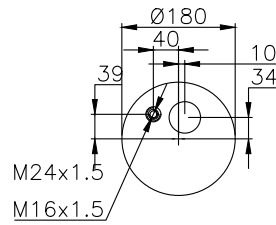

161346

310504

220128

Product ID: 161346

Weight: 9,74 kg

QIP (pcs): 22

OEM Ref.

Mercedes
A 942 320 70 21
A 942 320 24 21
A 942 320 16 21