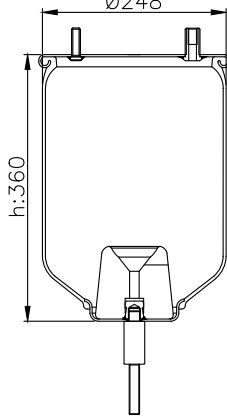

Product ID: 131356

Weight: 4,96 kg

QIP (pcs): 45

OEM Ref.

CROSS Ref.

Vibracoustic
Airtech

VIDK27-B2
30722 P