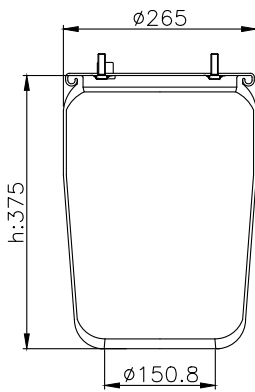

Product ID: 131009

Weight: 3,70 kg

QIP (pcs): 54

OEM Ref.

Daf 0 067 504
VDL Bus 0 067 504

CROSS Ref.

Contitech 836 M
Firestone 1T17AR-4.5
Firestone Part No W01-D08-0776
W01 - M58-0776
Goodyear 1R12-700
Goodyear Flex No 566-24-3-500
Vibracoustic V1DF25-1
Phoenix 1D 25-1 NP
Blacktech RML7947
Airtech 3836 P