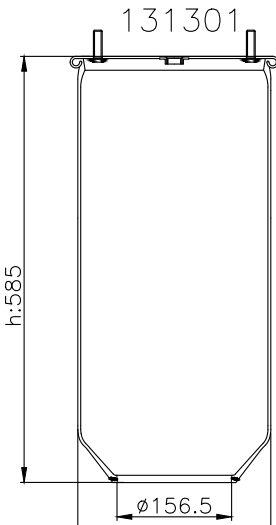

Product ID: 131301

Weight: 4,81 kg

QIP (pcs): 22

OEM Ref.

Weweler
S.A.F
US 07385
3.228.0030.00
3.229.0030.00

CROSS Ref.

Contitech
Firestone
Firestone Part No
Goodyear
Goodyear Flex No
Phoenix
Vibracoustic
Blacktech
Airtech
912 N P01 (without piston)
1T19L-14
W01-M58-8502 (without piston)
1R14-728 (without piston)
566-28-3-510
1D 28 D-10
V1 D 28 D-10
RML 7023 C1
32926 P