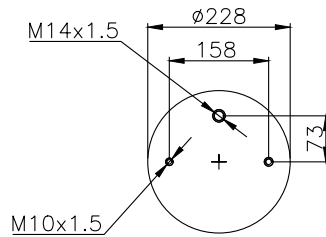

210021

220524

Product ID: 161113

Weight: 7,29 kg

QIP (pcs): 35

OEM Ref.

Scania 1314904
1865753
R.O.R Meritor MLF7033

CROSS Ref.