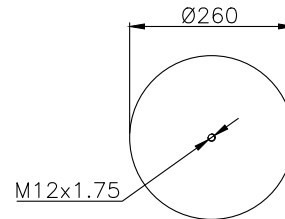

Product ID: 161053

Weight: 7,20 kg

QIP (pcs): 28

OEM Ref.

Schmitz	014 892
	750 999
Weweler	US 06285
Scania	2198334

CROSS Ref.

Contitech	4158 N P03
Firestone	1T15MPW9
Firestone Part No	W01-M58-8185
Goodyear	11R12-749
Goodyear Flex No	566-24-3-510
Phoenix	1 DK 20 B-1
Vibracoustic	V1DK20B-1
Blacktech	RML 75269 CP
Airtech	34158 CPP
Granning	15657
Dunlop	D12B22
Gart	278.1530
	278. 1530/1
	D278/H/S