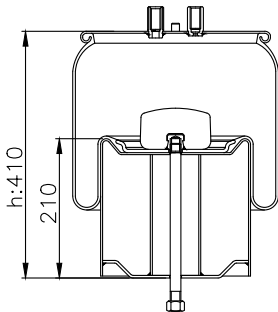

Product ID: 161073

Weight: 13,17 kg

QIP (pcs): 22

OEM Ref.

Renault V.I
R.O.R. Meritor
5.010.294.307.C
MLF7063

CROSS Ref.

Contitech 4912 N P07
Firestone 1T19L-14
Firestone Part No W01-M58-8786
Goodyear 1R13-738
1R13-711
Goodyear Flex No 566-26-3-502
Phoenix 1DK 28 F-4
Vibracoustic V1DK 28 F-4
Blacktech RML 75023 C7
Airtech 34912 C
Dunlop D13A08
Granning 16046
CF Gomma 1T 19 E-4 /206779
Gart D287C / 287.1600