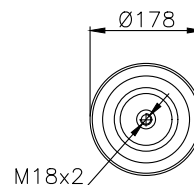

Product ID: 161325

Weight: 8,30 kg

QIP (pcs): 28

OEM Ref.

M.A.N

81.43600.6049

CROSS Ref.

Contitech
Vibracoustic
Blacktech
Airtech

4862 N1 P02
V1DF16B-1
RML 75973 C2
34862 C