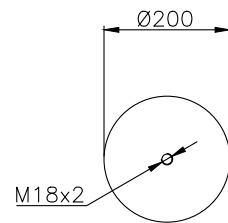

Product ID: 161384

Weight: 9,25 kg

QIP (pcs): 28

OEM Ref.

M.A.N

81.43600.6041

CROSS Ref.

Contitech
Firestone
Firestone Part No
Goodyear
Goodyear Flex No
Blacktech
Airtech
Gart

4884 N1 P07
1T17JBR-8.0
W01-M58-8359
1R11-885
566-22-3-540
RML 75995 C7
34884-07 C
289.1513/C289/M