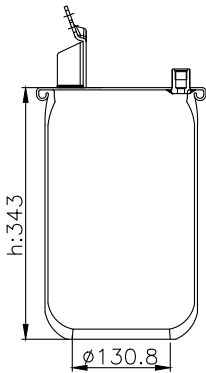

Product ID: 131080

Weight: 3,72 kg

QIP (pcs): 30

OEM Ref.

Volvo

20 531 988
20 582 212
21 961 447
20 427 804
20 427 805
20 456 158
20 427 802
20 375 228
1076 417

CROSS Ref.

Contitech
Firestone
Firestone Part No
Blacktech
Airtech

6606 N P02 (without piston)
1T15LNR-3.0
W01-M58-8690
RML 76420 C
36420 P