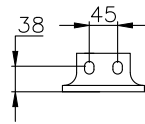

Product ID: 131288

Weight: 4,34 kg

QIP (pcs): 54

OEM Ref.

CROSS Ref.

Iveco

41270463
41031243
41214058
41214814

Firestone
Firestone Part No
Airtech

1T 15 LNR 4.5
W01 M58 8662 (without piston)
36687 CPP (without piston)