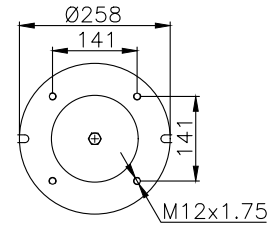

Product ID: 161356

Weight: 10,06 kg

QIP (pcs): 26

OEM Ref.

Mercedes A 942 320 59 21
Hendrickson HS 508263
Daimler A9423205921
Evobus A9423205921

CROSS Ref.

Goodyear 1R11-847
Goodyear Flex No 566-22-3-525
Vibracoustic V1 DK 22 G-1
Blacktech RML 78263 C