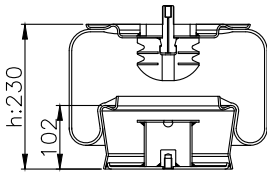

Product ID: 161417	Weight: 7,80 kg	QIP (pcs): 30
OEM Ref.		CROSS Ref.	

-

Airtech
Dunlop

30907 C
PNP30907100