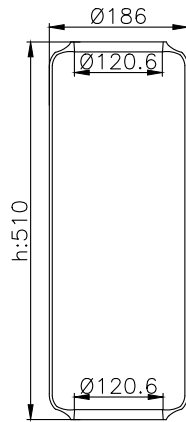

Product ID: 100029

Weight: 1,80 kg

QIP (pcs): 50

OEM Ref.

Scania 411627
Dennis 655 606/1
656 300/2

CROSS Ref.

Contitech 896 N
Firestone 1R1J520-285
Firestone Part No W01-095-0245
Goodyear 8040 / SP2191
Phoenix 2 E 18 A
Blacktech RL9907
Airtech 3896
Dunlop PNP 30514 01 00
Granning 15639