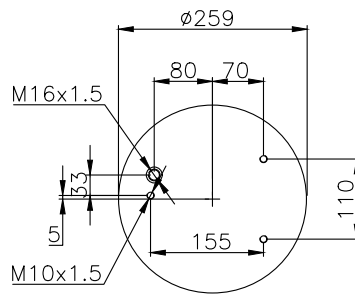

210019

Product ID: 131011

Weight: 4,23 kg

QIP (pcs): 54

OEM Ref.

Daf 0 513 985
VDL Bus 0 513 985

CROSS Ref.

Contitech 836 MB
Firestone 1T17AR-4.5
Firestone Part No W01-M58-0775
Goodyear 1R12-764
Goodyear Flex No 566-24-3-500
Phoenix 1 DF 25-4 NP
Vibracoustic V1DF25-4
Blacktech RML7947-1
Airtech 3836-01 P
Dunlop D12U27