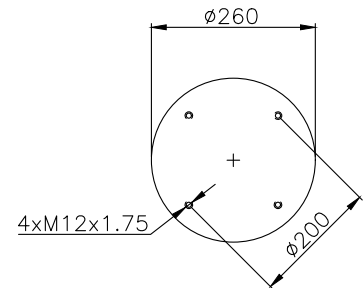

Product ID: 161180

Weight: 9,50 kg

QIP (pcs): 28

OEM Ref.

Viberti

128147111

CROSS Ref.

Goodyear
Goodyear Flex No
Airtech
CF Gomma

1R12-720
566-24-3-501
391210-01 C
1T 323-40 BG
97307