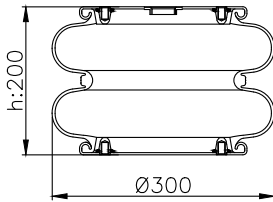

Product ID: 171062

Weight: 7,00 kg

QIP (pcs): 40

OEM Ref.

Bosch	822419044
BPW	02.2002.19.00
Bussing	546905134
	831120120
Hendrickson	NA 1816
MAN	81436010022
SAF	2.229.1001.00

CROSS Ref.

Contitech	FD 330-22 1/1 M8
Firestone	22D
Firestone Part No	W01 358 7180
Airtech	2B-301 / 113306
We Forma	WBZ 500-E1