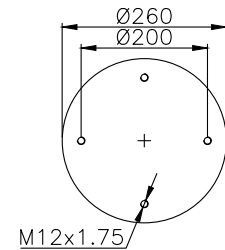

Product ID: 161266

Weight: 11,33 kg

QIP (pcs): 30

OEM Ref.

Samro

H2500425

CROSS Ref.

Contitech
Firestone
Firestone Part No.
Goodyear
Goodyear Flex No
Phoenix
Airtech

Dunlop
Blacktech

4159 N P03
1T15M-9
W01-M58-7548
1R12-701
566-24-3-501
1 DK 23 L-27
34159-01 C
34159-02 C
PNP 31137 00 00
RML 75260 C3