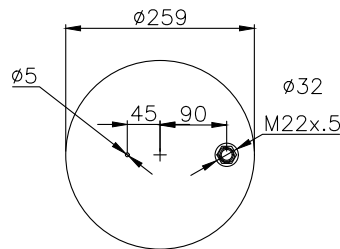

Product ID: 131332

Weight: 3,54 kg

QIP (pcs): 48

OEM Ref.

CROSS Ref.

Mercedes

A 960 320 02 21

Contitech

6126 N P40 (without piston)