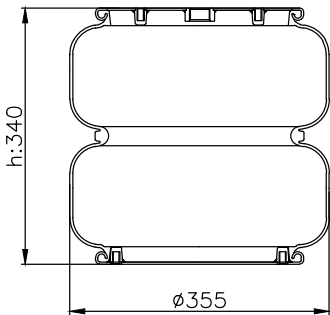

Product ID: 171106

Weight: 7,56 kg

QIP (pcs): 18

OEM Ref.

CROSS Ref.

Phoenix
Airtech

SP 2 B 34 R-B
2B-360 / 113451