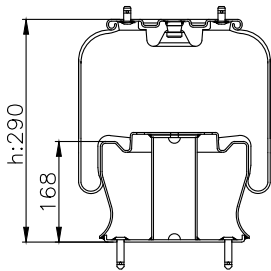

Product ID: 161126

Weight: 10,54 kg

QIP (pcs): 24

OEM Ref.

Scania
1362147
1386200
1370744

CROSS Ref.

Contitech
Goodyear
Goodyear Flex No
Vibracoustic
Phoenix
Airtech
Gart
6701 N P01
1R13-745
1R13-200
566-26-3-522
566-26-3-147
VIDF23D-1
1DF 23 D-1
36200 C
D278/M - 278.2.500