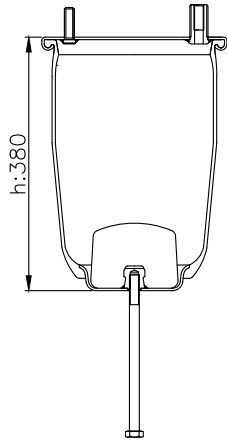

310006

Product ID: 131310

Weight: 4,17 kg

QIP (pcs): 30

OEM Ref.

CROSS Ref.

Otokar

M2010

CF Gomma

1T340-19