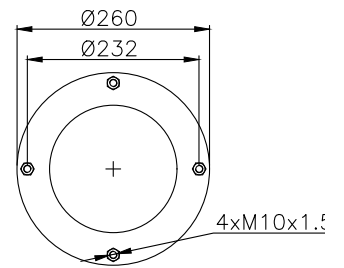

Product ID: 171133

Weight: 6,51 kg

QIP (pcs): 45

OEM Ref.

BPW	HB10350
Fruehauf	UJB 0985
Granning	15814
Lohr	A06030601
SMB	M063796
Kaiser	A06030615
Trouillet	HB10350

CROSS Ref.

Contitech	FD 412-18 P01
Firestone	12 x 2 NB
Firestone Part No	W01-R58-4073
Goodyear	2B12-2457
Goodyear Flex No	578-92-3-2452
Airtech	2B -300 / 113301
Dunlop	SP 2665 NB