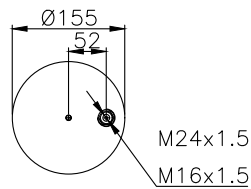

Product ID: 131318

Weight: 1,86 kg

QIP (pcs): 75

OEM Ref.

Mercedes

A 942 320 45 21
A 942 320 017

CROSS Ref.

Contitech
Airtech

4786 N P21 (without piston)
34786-21C (without piston)