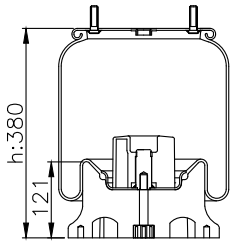

Product ID: 161458

Weight: 5,98 kg

QIP (pcs): 24

OEM Ref.

CROSS Ref.

SMB

M078580