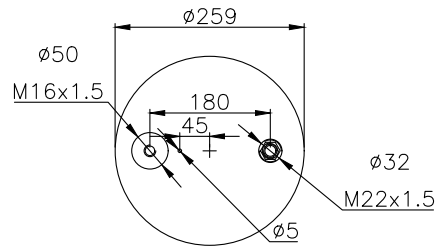

Product ID: 131327

Weight: 4,20 kg

QIP (pcs): 38

OEM Ref.

CROSS Ref.

Mercedes

A 960 320 13 57

Contitech

6120 N P48 (without piston)