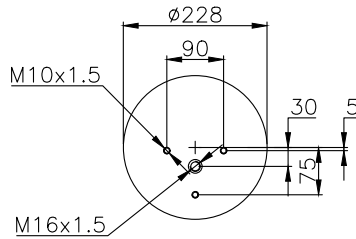

161133

210100

220058

Product ID: 161133

Weight: 7,00 kg

QIP (pcs): 36

OEM Ref.

Daf
1279 141
1698 434
1529 835

CROSS Ref.

Contitech 889 M K2
Firestone 1T15LLR-5
Firestone Part No W01-M58-8679
Goodyear 1R11-843
Goodyear Flex No 566-22-3-551
Phoenix 1 DF 17 B-3
Blacktech RML 7990 C2
Airtech 3889 C
Granning 16225