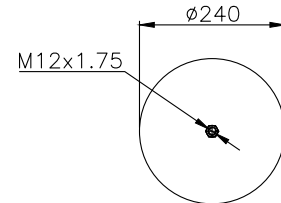

Product ID: 161470

Weight: 10,52 kg

QIP (pcs): 30

OEM Ref.

CROSS Ref.

Iveco

504117415
500042592

Vibracoustic
Blacktech

VID23G-5
RML 77415 C