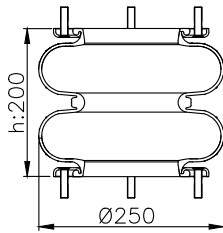

DFO 255

171135

215026

215026

Product ID: 171135

Weight: 1,40 kg

QIP (pcs): 40

OEM Ref.

Granning 15807
Samro H 250-0021

CROSS Ref.

Airtech
Dunlop

2B-255 / 113100
SP 1538 (10x2)