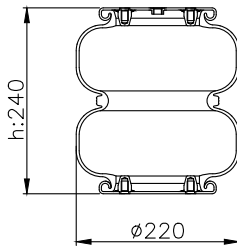

Product ID: 171040

Weight: 3,00 kg

QIP (pcs): 100

OEM Ref.

Granning	15710
SAF	1319761
Scania	1387283

CROSS Ref.

Firestone Part No	W01S05 7182
Airtech	2B-225 / 113011