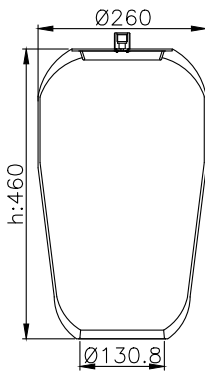

131042

310502

Product ID: 131042

Weight: 2,66 kg

QIP (pcs): 45

OEM Ref.

Mercedes
A 942 320 43 21
A 942 320 01 17

CROSS Ref.

Contitech
4757 N P21
4757 N P01 (without piston)

Firestone
Firestone Part No
1R7Z-460-305-A
W01-M58-8521

Phoenix
1 KF 24-21

Goodyear
9519

Goodyear Flex No
556-03-9079

Blacktech
RML95868C21

Airtech
34757-01 P