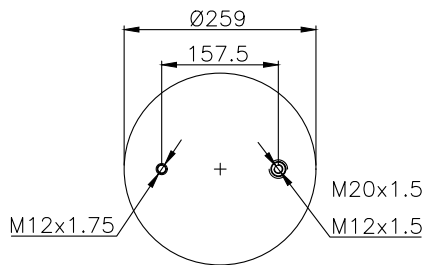

131064

210060

310022

Product ID: 131064

Weight: 4,71 kg

QIP (pcs): 44

OEM Ref.

BPW 05.429.41.77.0 (30 K)
Wabco 951 811 801 0

CROSS Ref.

Contitech 4960 N P02 (without piston)
Firestone 1T17J-6.8
Firestone Part No W01-M58-9704
Goodyear 1R11-801
Goodyear Flex No 566-22-3-501
Phoenix 1 DK 21K-3
Vibracoustic V1DK21K-3
Blacktech RML75071
Airtech 34960 P
Gart C292A/293.0.411
CF Gomma 1TC300-30K