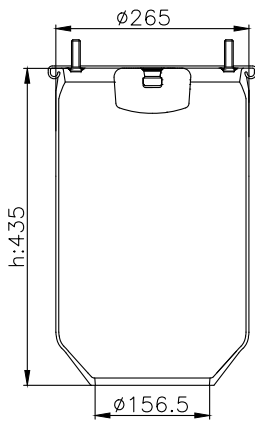

131339

210342

Product ID: 131339

Weight: 4,80 kg

QIP (pcs): 36

OEM Ref.

CROSS Ref.

131101