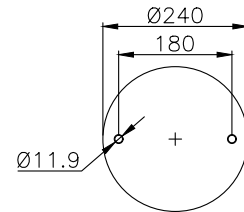

Product ID: 161220

Weight: 9,01 kg

QIP (pcs): 26

OEM Ref.

Scania
1440301
488265
470920

CROSS Ref.

Firestone
Firestone Part No. 1T15VR-3
Goodyear W01-S15-8192
Goodyear Flex No. 1R13-746
Phoenix 566-26-3-523
Airtech 1DF 23 B-1
Dunlop 330301-02 C
Granning 01525A-AP
Blacktech 92504 / 1
Gart RML 70301 C
278.2.300 / D278/NA