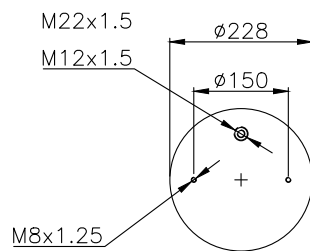

210131

Product ID: 161202

Weight: 6,79 kg

QIP (pcs): 39

OEM Ref.

Weweler	US 06318 F
	US 86318 F
Schmitz	016 512
	016 558
	124 4666
	127 0603

CROSS Ref.

Firestone	1T15MPW-9
Firestone Part No	W01-M58-6318
Goodyear	1R12-837
Goodyear Flex No	566-24-3-452
Phoenix	1 DK 23 L-1
Blacktech	RML 76318 CP
Airtech	36318 CPP
Gart	294.1500
	C294/HS