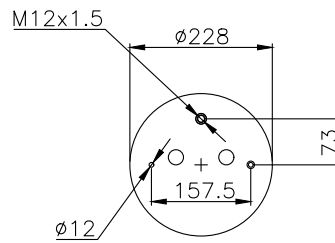

Product ID: 161120

Weight: 9,05 kg

QIP (pcs): 24

OEM Ref.

Scania
1386199
1362145
1370743

CROSS Ref.

Contitech
Goodyear
Goodyear Flex No
Phoenix
Vibracoustic
Blacktech
Airtech
Gart
6704 N P01
1R13-744
1R13-199
566-26-3-521
566-26-3-145
1 DF 23 C-1
V1DF23A-199
RML76199C
36199 C
D278/MA - 278.2.415