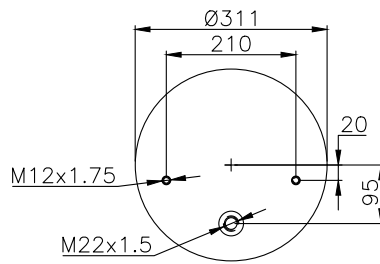

QIP (pcs): 27

OEM Ref.

CROSS Ref.

Gigant

3653
166263

161446

210028

190032