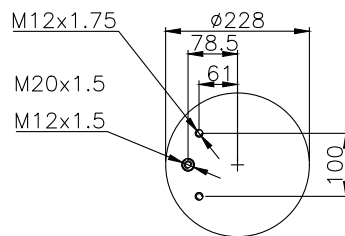

Product ID: 161232

Weight: 6,93 kg

QIP (pcs): 26

OEM Ref.

Volvo

20352247
20386228

CROSS Ref.

Blacktech
Airtech

RML 72247 CP
36247 CPP