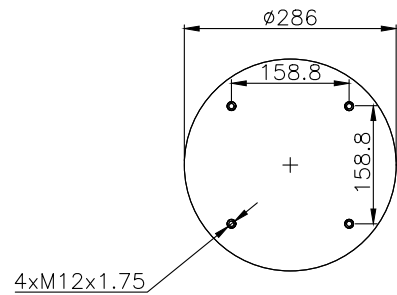

Product ID: 171134

Weight: 7,00 kg

QIP (pcs): 30

OEM Ref.

Bosch 822419065
Festo EB-385-230
Weforma WBZ 600-E2

CROSS Ref.

Contitech FD 530-22 61362
Firestone 22.5x2
Airtech 2B-355 / 11346