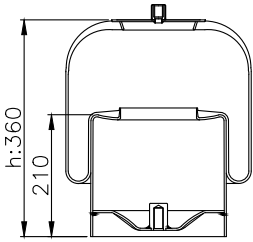

Product ID: 161077

Weight: 8,22 kg

QIP (pcs): 28

OEM Ref.

Mercedes
A 946 320 38 21
A 942 320 38 21

CROSS Ref.

Contitech
4838 N P21
4838 N P01
Firestone
1R7Z-595-330-A
Firestone Part No
W01-M58-8512
Vibracoustic
V1KF25-1-232
Blacktech
RML95949C21
Airtech
34838 -21 C