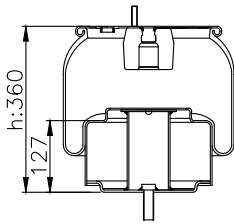

Product ID: 161468

Weight: 9,18 kg

QIP (pcs): 33

OEM Ref.

Solaris

1001101060
1070002000
P-1001101060
P-1070002000
020701-0000-392-836

CROSS Ref.

Firestone
Firestone Part No
Phoenix
Vibracoustic

1T17AR3.
W01-M58-8377
1DF 25 A-1
VIDF25A-1