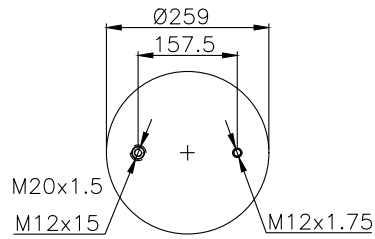

Product ID: 161418

Weight: 9,86 kg

QIP (pcs): 36

OEM Ref.

CROSS Ref.

Gigant

3042 S / 0166294

Vibracoustic

1DF 21A-2