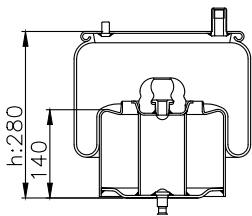

Product ID: 161306

Weight: 8,17 kg

QIP (pcs): 42

OEM Ref.

Renault V.I
Neway

5.010.557.623
90557009

CROSS Ref.

Airtech

34929 C