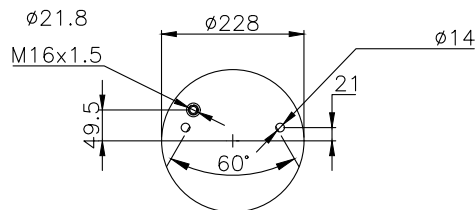

161128

210094

220053

Product ID: 161128

Weight: 5,70 kg

QIP (pcs): 30

OEM Ref.

Volvo
20 573 108
70 321 692
70 321 690

CROSS Ref.

Contitech	6604 N P01
Firestone	1T15UR-4.0
Firestone Part No	W01-M58-8470
Goodyear	1R11-890
Goodyear Flex No	566-22-3-577
Phoenix	1 DF 17-1
Vibracoustic	V1 DF 16 E-1
Blacktech	RML 73108 C
Airtech	36108 P
Granning	93919