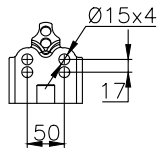

210041

310006

Product ID: 131166

Weight: 4,24 kg

QIP (pcs): 30

OEM Ref.

Volvo
20 737 947
21 961 458
20 583 420
20 737 943
20 424 543

CROSS Ref.

Contitech
Airtech
6614 N PO1 (without piston)
37947-C (without piston)