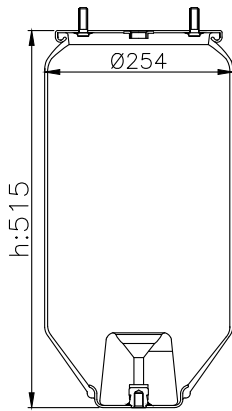

Product ID: 131091

Weight: 5,02 kg

QIP (pcs): 30

OEM Ref.

Weweler

US06287F

CROSS Ref.

Contitech
Firestone
Firestone Part No

4158 N P04
1T15MPW-9
W01-M58-6287