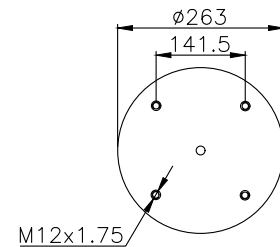

161014

210010

220527

Product ID: 161014

Weight: 8,93 kg

QIP (pcs): 22

OEM Ref.

CROSS Ref.