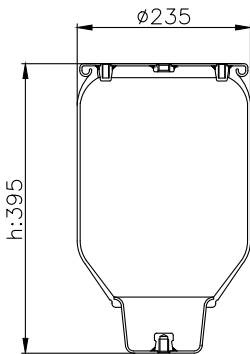

Product ID: 131097

Weight: 4,33 kg

QIP (pcs): 60

OEM Ref.

Scania
1394997
1314903
1402423
1865759
255295

CROSS Ref.

Contitech
Firestone
Firestone Part No
Goodyear
Goodyear Flex No
Phoenix
Blacktech
Airtech
Granning
Gart
6705 N P01 (without piston)
1T15LP-3
W01-M58-6251 (without piston)
1R11-826 (without piston)
566-22-3-543
1 DK 18 A-1 (without piston)
RML 76251 C
36251 P
15619
306.2.320
D306