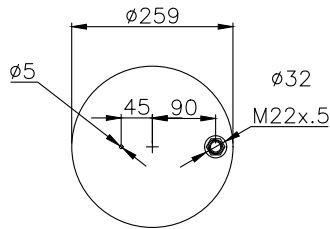

161407

210326

220584

Product ID: 161407

Weight: 6,70 kg

QIP (pcs): 42

OEM Ref.

CROSS Ref.