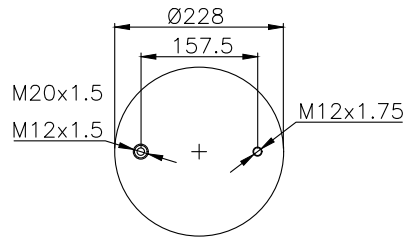

3B-310 HYD / 115008
T 271/S - 271.3.296

171075

210007

210224

Product ID: 171075

Weight: 8,25 kg

QIP (pcs): 32

OEM Ref.