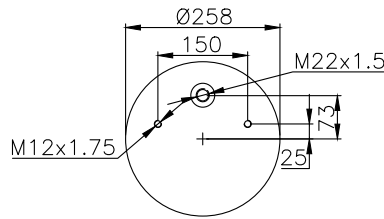

Product ID: 161501

Weight: 7,83 kg

QIP (pcs): 30

OEM Ref.

BPW

05.429.43.85.0 (30)

CROSS Ref.

Contitech
Phoenix
Firestone
Firestone Part No

941 MB P01
1DK 21-4
1T17J-11.8
W01-M58-8072