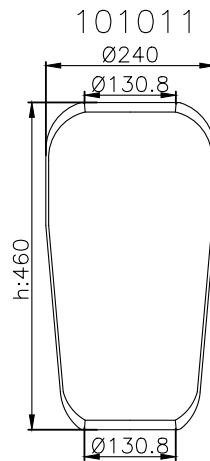

Product ID: 101011

Weight: 1,57 kg

QIP (pcs): 54

OEM Ref.

Neoplan	100112 300
Volvo	1590 136
	1622 115
	1629 193
Mercedes	A 387 328 01 01
BPW	02.200.24.10.0
M.A.N	81.436.010.033
	81.436.010.037

CROSS Ref.

Contitech	720 N
Firestone	1R2A460-295
Firestone Part No	W01-095-0195
Goodyear	9008 / D12S04
Phoenix	1 F 21
Vibracoustic	V1F21
Blacktech	RL9831
Airtech	3720
Dunlop PNP	30100 01 00
Granning	15702
CF Gomma	1SC290-30 / 88802
Gart	299.0.450/C299