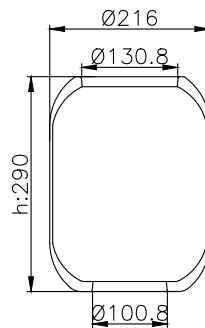

98411807

CROSS Ref.

CF Gomma
Gart

1SC260-92
C289

101077

Product ID: 101077

Weight: 1,25 kg

QIP (pcs): 45