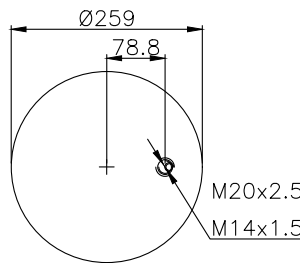

COMPLETE AIR SPRINGS

131108

210047

310006

Product ID: 131108

Weight: 5,18 kg

QIP (pcs): 38

OEM Ref.