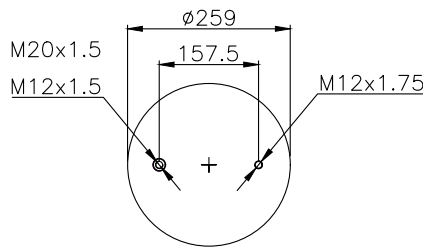

161483

210060

220594

Product ID: 161483

Weight: 6,86 kg

QIP (pcs): 42

OEM Ref.

CROSS Ref.