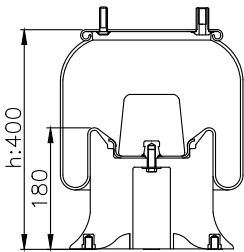

Product ID: 161055

Weight: 7,63 kg

QIP (pcs): 28

OEM Ref.

Fruehauf
R.O.R Meritor

UJA 0894-001
2121 5891

CROSS Ref.

Contitech

Firestone
Firestone Part No

Goodyear
Phoenix
Airtech
CF Gomma
Dunlop

4159 N P14
4159 N P06
1T15M-9
W01-M58-7548
W01-358-8853
1R12-760
1DK 21B-4
34159-10 CPP
1T323-40 / 204124
PNP311370000