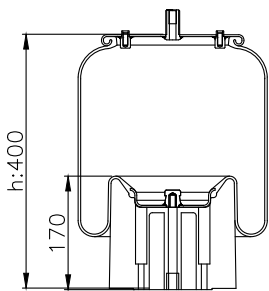

Product ID: 161202

Weight: 6,79 kg

QIP (pcs): 39

OEM Ref.

Weweler	US 06318 F
	US 86318 F
Schmitz	016 512
	016 558
	124 4666
	127 0603

CROSS Ref.

Firestone	1T15MPW-9
Firestone Part No	W01-M58-6318
Goodyear	1R12-837
Goodyear Flex No	566-24-3-452
Phoenix	1 DK 23 L-1
Blacktech	RML 76318 CP
Airtech	36318 CPP
Gart	294.1500
	C294/HS