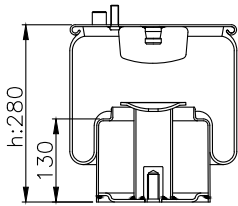

Product ID: 161102

Weight: 8,19 kg

QIP (pcs): 42

OEM Ref.

M.A.N
81.436.006.036
81.436.006.056

CROSS Ref.

Contitech 4882 N1 P05
Firestone 1T17TWR-8
Firestone Part No W01-M58-9880
Goodyear 1R10-709
Goodyear Flex No 566-20-3-502
Phoenix 1 DF 16-2
Vibracoustic V 1 DF 16-2
Blacktech RML 75993 C
Airtech 34882 C
Granning 94102
CF Gomma 1TS 260-32 / 207701
Gart 289.1510/ C289M