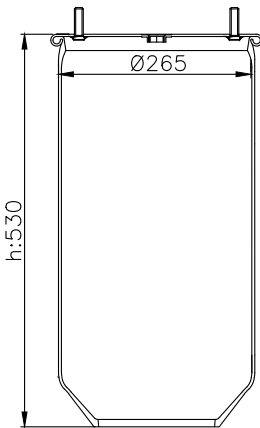

Product ID: 131019

Weight: 4,70 kg

QIP (pcs): 24

OEM Ref.

Weweler	US 04028 US 04028C US 04028F
Schmitz	015 323
Scania	2198335
SMB	09377008
Valx	80131003

CROSS Ref.

Contitech	4028 N P02 (without piston)
Firestone	1T19L-12
Firestone Part No	W01-M58-8106
Goodyear	1R14-784 1R14-810
Goodyear Flex No	566-28-3-529
Phoenix	1D 28 F-1
Vibracoustic	V1D28F-1
Blacktech	RML75139C2
Airtech	34028 P
Gart	D287/E- 287.4.540