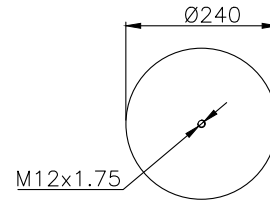

Product ID: 161051

Weight: 6,61 kg

QIP (pcs): 23

OEM Ref.

Samro	H2501869
Neway	905 572 33
SMB	M078580
Fruehauf	M078580

CROSS Ref.

Contitech	4157 N P08
Firestone	1T15MPW-7
Firestone Part No	W01-M58-6317
Goodyear	1R11-773
Goodyear Flex No	566-22-3-521
Phoenix	1 DK 20 C-2
Vibracoustic	VIDK20C-2
Blacktech	RML 75268 CP8
Airtech	34157-08 CPP
Granning	15750
CF Gomma	207768
	1T300-37
Gart	294.1452 / C294