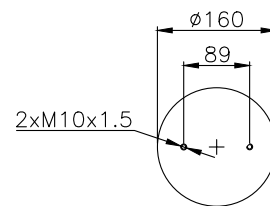

Product ID: 171058

Weight: 3,00 kg

QIP (pcs): 100

OEM Ref.

Granning	15670
Meritor	21221356
Toughline	15670
Weweler	US 07394F

CROSS Ref.

Contitech	FD 200-25
Firestone	20C
Firestone Part No	W01 M58 7679
Goodyear	2B 9-269
Goodyear Flex No	578-92-3-206
Airtech	2B-225 / 113010
Dunlop	S0 9280
Gart	T291/2B - 291.2.260