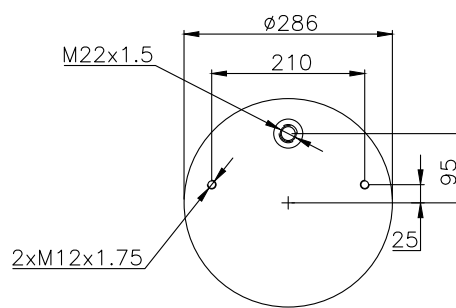

131339

210342

Product ID: 131339

Weight: 4,80 kg

QIP (pcs): 36

OEM Ref.

CROSS Ref.

131101