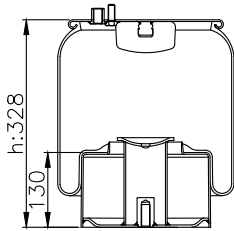

Product ID: 161348

Weight: 9,82 kg

QIP (pcs): 26

OEM Ref.

M.A.N

81.436.006.040

CROSS Ref.

Contitech
Firestone
Firestone Part No
Blacktech
Gart

4705 N1 P04
1T17AR-10.5
W01-M58-8367
RML 75816 C4
302.1521 / C302B