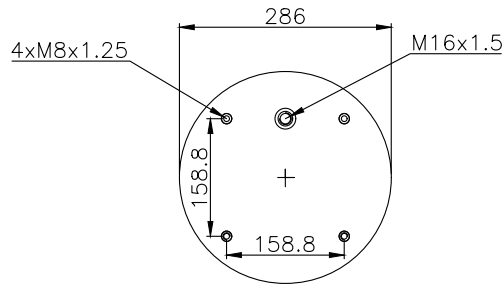

201336

Product ID: 171224

Weight: 6,60 kg

QIP (pcs): 48

OEM Ref.

CROSS Ref.

171104

210035