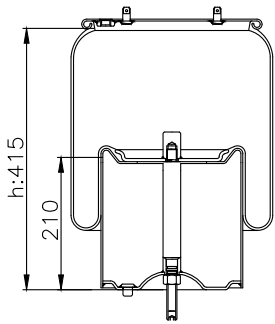

Product ID: 161075

Weight: 12,42 kg

QIP (pcs): 22

OEM Ref.

Scania
1379392
1440294

CROSS Ref.

Contitech 4913 N P02
Firestone 1T19L-14
1T19LAJ-14
Firestone Part No W01-M58-9881
W01-M58-0500
Goodyear 1R14-753
Goodyear Flex No 566-28-3-522
Phoenix 1D 28 H-16
Vibracoustic VID28H-16
Blacktech RML 75024 C
Airtech 34913 C
Dunlop 00937A-AP
Granning 16105
CF Gomma 1T 19E-93 / 206201
Gart 282.1.600 / C282H