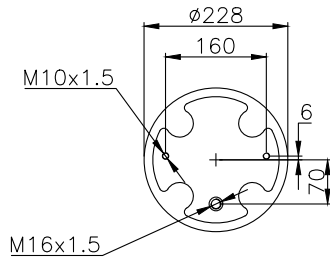

Product ID: 161222

Weight: 9,34 kg

QIP (pcs): 28

OEM Ref.

Volvo
20 554 760
20 580 705
21 961 472
20 479 800
20 452 142

CROSS Ref.

Contitech
Blacktech
Airtech
6612 N P01
RML 74760C
36760 P