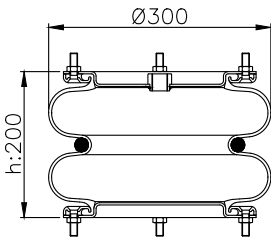

171053

Product ID: 171053

Weight: 6,52 kg

QIP (pcs): 36

OEM Ref.

Weweler	USN 410011KD
	USN 510011KD
Renault	S45-S53
Granning	15813
Gigant	881202

CROSS Ref.

Contitech	FD 412-18 1/2 M10
Firestone	12 x 2
Firestone Part No	W01 R58 4061
Goodyear	2B12-2452
Goodyear Flex No	578-92-3-2452
Blacktech	2C 30 F01
Airtech	2B-300 / 113300
Dunlop	SP 1541 NB
Norgren	M/31122
Weforma	WBZ-G 550