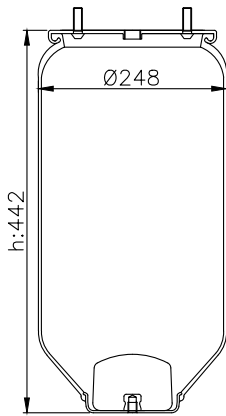

310012

Product ID: 131017

Weight: 4,92 kg

QIP (pcs): 45

OEM Ref.

SAF 4.284.3006.00

CROSS Ref.

Contitech	4022 N P02
Firestone	1T17BS-6
Firestone Part No	W01-M58-0756
Goodyear	1R11-709 / D11U40
Goodyear Flex No	566-22-3-503
Phoenix	1 DK 22 E-9 NP
Vibracoustic	V1DK 22 E-9 NP
Airtech	34022 P
Dunlop	D11U40
Gart	D278/s
	278.0.452