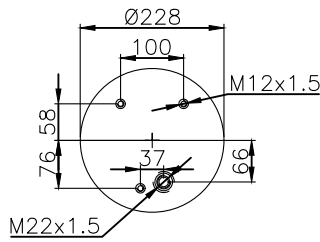

Product ID: 161518

Weight: 5,58 kg

QIP (pcs): 30

OEM Ref.

DAF

1793 526

CROSS Ref.

Contitech

792 N P02