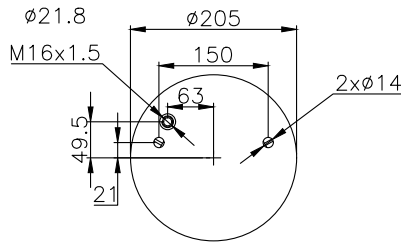

Product ID: 131124

Weight: 3,57 kg

QIP (pcs): 30

OEM Ref.

Volvo
20 573 108
70 321 692
70 321 690

CROSS Ref.

Contitech
Firestone
Firestone Part No
Goodyear
Goodyear Flex No
Phoenix
Vibracoustic
Blacktech
Airtech
Granning
6604 N P01 (without piston)
1T15UR-4.0
W01-M58-8470 (without piston)
1R11-890
566-22-3-577
1 DF 17-1
V1 DF 16 E-1
RML 73108 C
36108 P
93919