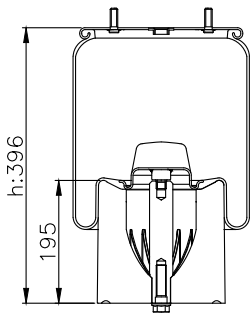

161501

Product ID: 161501

Weight: 7,83 kg

QIP (pcs): 30

OEM Ref.

BPW

05.429.43.85.0 (30)

CROSS Ref.

Contitech
Phoenix
Firestone
Firestone Part No

941 MB P01
1DK 21-4
1T17J-11.8
W01-M58-8072