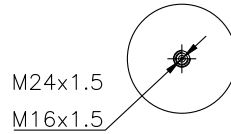

Product ID: 131041

Weight: 2,85 kg

QIP (pcs): 36

OEM Ref.

Mercedes
A 946 320 38 21
A 942 320 38 21

CROSS Ref.

Contitech
Firestone
Firestone Part No
Vibracoustic
Blacktech
Airtech
4838 N P21 (without piston)
1R7Z-595-330-A
W01-M58-8512
V1KF25-1-232
RML95949C21
34838 P