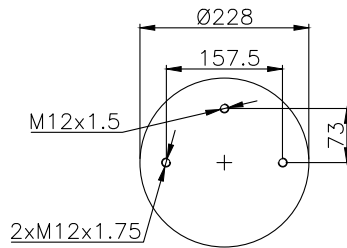

210173

Product ID: 171013

Weight: 8,25 kg

QIP (pcs): 30

OEM Ref.

CROSS Ref.

BMC

57RS066424

Airtech

3B-305 HYD / 115021