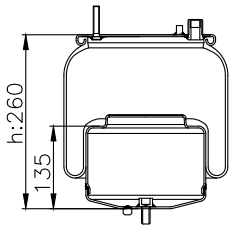

Product ID: 161459

Weight: 6,08 kg

QIP (pcs): 42

OEM Ref.

Volvo

22 058 738
21 224 746

CROSS Ref.

Contitech
Airtech

4561 N P02
34561 C