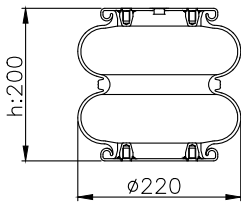

Product ID: 171007

Weight: 2,90 kg

QIP (pcs): 120

OEM Ref.

CROSS Ref.

-

Phoenix
Airtech

2B 12R-8
42B-220 / 113549