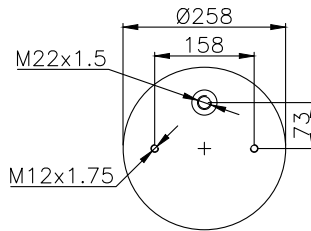

Product ID: 161029

Weight: 7,35 kg

QIP (pcs): 28

OEM Ref.

SAF	3.229.0007.00	
	3.229.0007.01	
	3.229.0007.02	
	4.284.3003.01	
Scania	1723273	
	R.O.R Meritor	MLF7031

CROSS Ref.

Contitech	4004 N P03
Firestone	1T15BS-6
Firestone	W01-M58-6366
Goodyear	1R11-713
Goodyear Flex No	566-22-3-503
Phoenix	1DK 22 E-8
Vibracoustic	V1DK22E-8
Airtech	34004 CPP
Dunlop	D12B13
CF Gomma	1T300-37
Gart	D278/S - 278.4..452