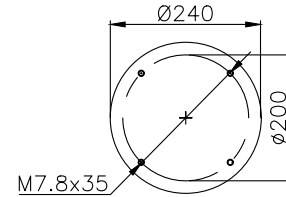

Product ID: 161029

Weight: 7,35 kg

QIP (pcs): 28

OEM Ref.

SAF	3.229.0007.00	
	3.229.0007.01	
	3.229.0007.02	
	4.284.3003.01	
Scania	1723273	
	R.O.R Meritor	MLF7031

CROSS Ref.

Contitech	4004 N P03
Firestone	1T15BS-6
Firestone	W01-M58-6366
Goodyear	1R11-713
Goodyear Flex No	566-22-3-503
Phoenix	1DK 22 E-8
Vibracoustic	V1DK22E-8
Airtech	34004 CPP
Dunlop	D12B13
CF Gomma	1T300-37
Gart	D278/S - 278.4..452