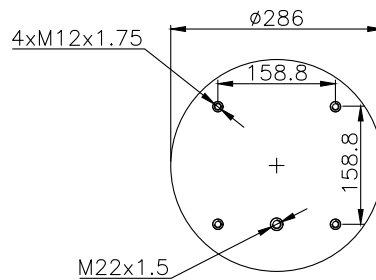

Product ID: 171134

Weight: 7,00 kg

QIP (pcs): 30

OEM Ref.

Bosch 822419065
Festo EB-385-230
Weforma WBZ 600-E2

CROSS Ref.

Contitech FD 530-22 61362
Firestone 22.5x2
Airtech 2B-355 / 11346