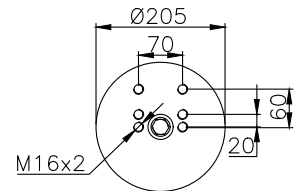

Product ID: 161023

Weight: 11,20 kg

QIP (pcs): 38

OEM Ref.

BPW
05.429.40.93.1
05.429.40.94.1
30 K

CROSS Ref.

Contitech
Goodyear
Phoenix
Airtech
Granning
Blacktech
Gart
940 MB P30
1R11-763
1DK 21K-1
3940 C
15919
RML 7051 C
293.2.410
C293/A