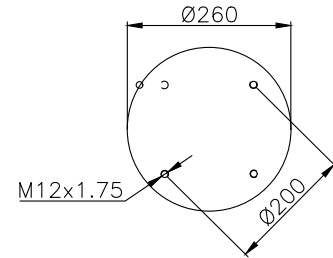

161034

210004

220527

Product ID: 161034

Weight: 9,54 kg

QIP (pcs): 22

OEM Ref.

Saf Holland	3.229.0031.00
	3.229.2131.00
	3.229.2231.00
	3.229.2431.00
	2923V
Schmitz	751 082
Scania	1723280