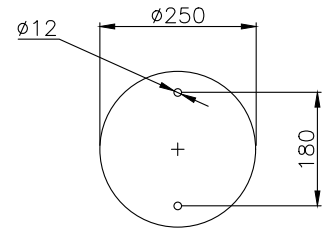

Product ID: 161126

Weight: 10,54 kg

QIP (pcs): 24

OEM Ref.

Scania
1362147
1386200
1370744

CROSS Ref.

Contitech
Goodyear
Goodyear Flex No
Vibracoustic
Phoenix
Airtech
Gart
6701 N P01
1R13-745
1R13-200
566-26-3-522
566-26-3-147
VIDF23D-1
1DF 23 D-1
36200 C
D278/M - 278.2.500