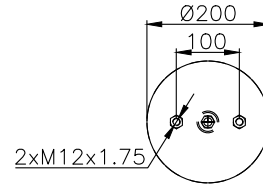

Product ID: 161399

Weight: 6,80 kg

QIP (pcs): 38

OEM Ref.

Fruehauf M078580
Neway 90557233

CROSS Ref.

Contitech 4157 N P03
Goodyear 1R11-881
Goodyear Flex No 566-22-3-521
Blacktech RML75268CP3