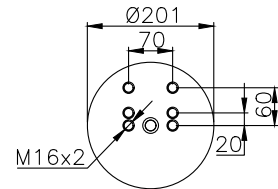

Product ID: 161024

Weight: 8,77 kg

QIP (pcs): 38

OEM Ref.

BPW	05.429.43.21.0
Granning	16919
Schmitz	751084
	017331
Wabco	951 811 763 0
Weweler	US 510030 UD

CROSS Ref.

Goodyear	1R11-752
Airtech	3940 CPP
Dunlop	D11B36