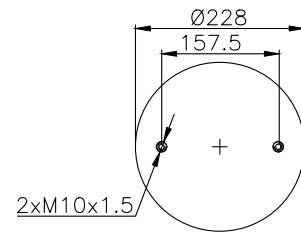

Product ID: 171079

Weight: 7,00 kg

QIP (pcs): 40

OEM Ref.

CROSS Ref.

Scania

1510249

Airtech

2B-301 / 113329