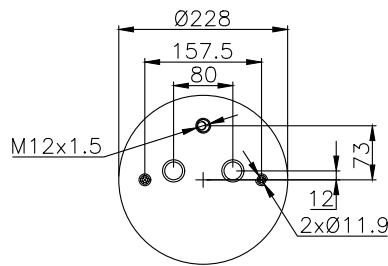

210064

Product ID: 131123

Weight: 4,43 kg

QIP (pcs): 36

OEM Ref.

Scania
1362147
1386200
1370744

CROSS Ref.

Contitech 6701 N P01(without piston)
Goodyear 1R13-745
1R13-200
Goodyear Flex No 566-26-3-522
566-26-3-147
Airtech 36200 P