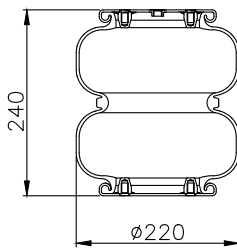

Product ID: 171077

Weight: 3,00 kg

QIP (pcs): 100

OEM Ref.

CROSS Ref.

Phoenix
Airtech

SP2B12R-A-4
A2 220-30 / 113481