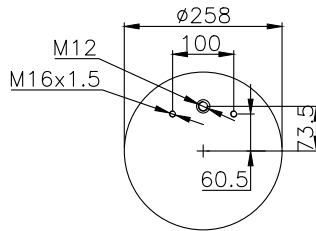

Product ID: 161383

Weight: 7,30 kg

QIP (pcs): 22

OEM Ref.

Renault V.I

5 010 600 262

CROSS Ref.

Contitech
Airtech

4922 MB
34922 CPP