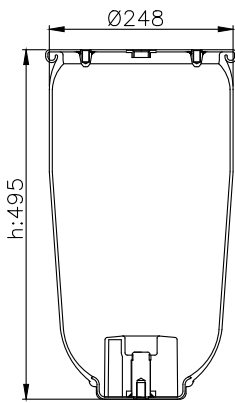

Product ID: 131027

Weight: 5,09 kg

QIP (pcs): 26

OEM Ref.

Scania	1379392
	1440294
	1543691
R.O.R Meritor	MLF7081

CROSS Ref.

Firestone	1T15MPW7
Firestone Part No	W01-M58-8194
Airtech	38186 P