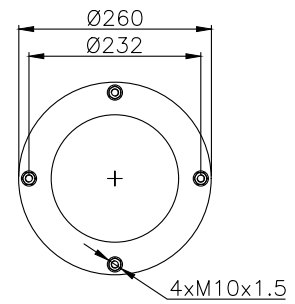

171053

215002

Product ID: 171053

Weight: 6,52 kg

QIP (pcs): 36

OEM Ref.

Weweler	USN 410011KD
	USN 510011KD
Renault	S45-S53
Granning	15813
Gigant	881202

CROSS Ref.

Contitech	FD 412-18 1/2 M10
Firestone	12 x 2
Firestone Part No	W01 R58 4061
Goodyear	2B12-2452
Goodyear Flex No	578-92-3-2452
Blacktech	2C 30 F01
Airtech	2B-300 / 113300
Dunlop	SP 1541 NB
Norgren	M/31122
Weforma	WBZ-G 550