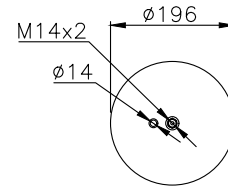

Product ID: 161459

Weight: 6,08 kg

QIP (pcs): 42

OEM Ref.

Volvo

22 058 738
21 224 746

CROSS Ref.

Contitech
Airtech

4561 N P02
34561 C