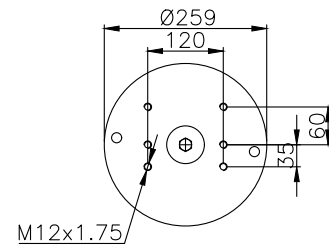

Product ID: 161059

Weight: 13,33 kg

QIP (pcs): 28

OEM Ref.

Viberti 128 147 109
Wabco 951 811 003 0

CROSS Ref.

Contitech 4159 N P05
Firestone 1T15M-9
Firestone W01 M58 0736
Airtech 34159 C