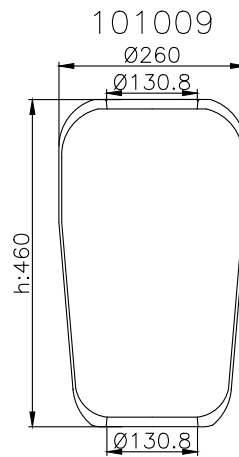

Product ID: 101009

Weight: 2,13 kg

QIP (pcs): 30

OEM Ref.

Volvo
M.A.N
1593 842
81.43601.0039
81.43601.0040

CROSS Ref.

Contitech
Firestone
Firestone Part No
Goodyear
Phoenix
Vibracoustic
Blacktech
Airtech
Granning
CF Gomma
716 N
1R2A450-305
W01-095-0145
9073 / D12S19
1F 26 B-1
V1F26B-1
RL9827
3716
15693
1SC300-34 / 92548