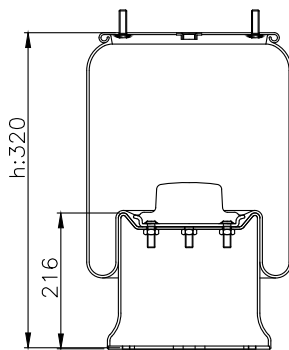

Product ID: 161204

Weight: 13,48 kg

QIP (pcs): 22

OEM Ref.

Weweler
S.A.F
US 07385
3.228.0030.00
3.229.0030.00

CROSS Ref.

Contitech
Firestone
Firestone Part No
Goodyear
Goodyear Flex No
Phoenix
Vibracoustic
Blacktech
Airtech
CF Gomma
Gart
912 N P01
1T19L-14
W01-M58-8502
1R14-728
566-28-3-510
1D 28 D-10
V 1D 28 D-10
RML 7023 C1
32926 C
207736 - 207737
1T 19E-2L
2874.601
D287/C