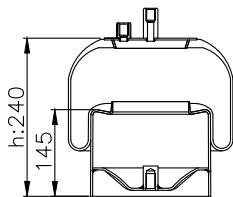

Product ID: 161207

Weight: 6,02 kg

QIP (pcs): 30

OEM Ref.

Mercedes
A 942 320 07 21
A 942 320 54 21

CROSS Ref.

Contitech
Blacktech
Airtech
4391 N P22
RML95402C22
34391-02 P