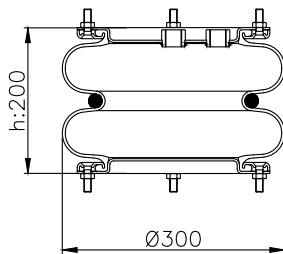

Product ID: 171069

Weight: 5,83 kg

QIP (pcs): 18

OEM Ref.

Kaiser A06030616
Lohr Y00001137
Granning 15863

CROSS Ref.

Contitech FD 412-18
Airtech 2B-300 / 113305
Dunlop SP 1025 NB
Gart T291 / B (291.1.170)