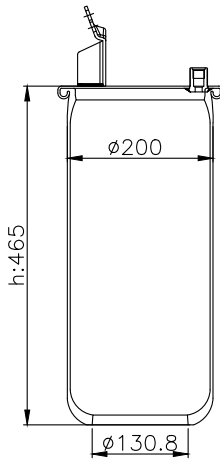

Product ID: 131067

Weight: 3,86 kg

QIP (pcs): 36

OEM Ref.

Volvo	1075 891
	1076 416
	20 374 510
	20 456 152
	20 531 985
	70 321 693
	20 582 215
	21 961 456
Renault V.I	7.422.071.639

CROSS Ref.

Contitech	6608 N P01 (without piston)
Firestone	1T15UR-9
Firestone Part No	W01-M58-8474
Goodyear	1R10-704
Goodyear Flex No	566-20-3-504
Phoenix	1 DF 17 B-1
Vibracoustic	V1DF16D-1
Blacktech	RML 77527 C
Airtech	36416 P
Granning	92500
Gart	295.1465/ C295/V