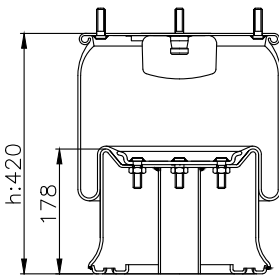

Product ID: 161233

Weight: 12,70 kg

QIP (pcs): 22

OEM Ref.

Terberg	21071483
Weweler	US06364FS
DAF	0388491
Tridac	310472
MAZ	543268-02
	54327
	544008
	544020-030
	54421

CROSS Ref.

Firestone	1T19L-11
Firestone Part No	W01M58 6344
Vibracoustic	V1D 28 C-126