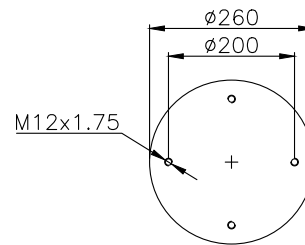

Product ID: 161232

Weight: 6,93 kg

QIP (pcs): 26

OEM Ref.

Volvo

20352247
20386228

CROSS Ref.

Blacktech
Airtech

RML 72247 CP
36247 CPP