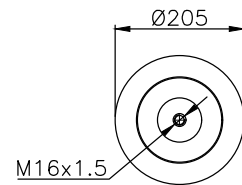

161385

310502

220147

Product ID: 161385

Weight: 8,03 kg

QIP (pcs): 72

OEM Ref.

Mercedes A629320025

CROSS Ref.

Contitech 4644 N P22
4644 N P02
Vibracoustic V1KE22-1
Blacktech RML95755C22
Airtech 34644 P