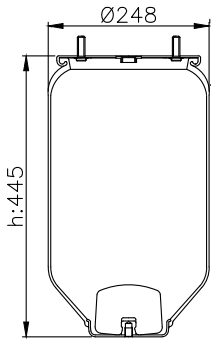

131276

Product ID: 131276

Weight: 5,25 kg

QIP (pcs): 26

OEM Ref.

SAF

4.284.3006.00

CROSS Ref.

Contitech	4022 N P02
Firestone	1T17BS-6
Firestone Part No	W01-M58-0756
Goodyear	1R11-709 / D11U40
Goodyear Flex No	566-22-3-503
Phoenix	1DK 22 E-9 NP
Vibracoustic	V1DK 22 E-9 NP
Airtech	34022 P
Dunlop	D11U40
Gart	D278/s
	278.0.452