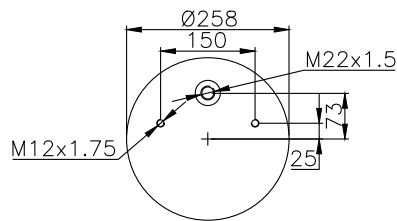

Product ID: 161046

Weight: 7,08 kg

QIP (pcs): 38

OEM Ref.

Mercedes A 946 328 14 01
Weweler US 07364
Jost JAS 30 105 014 01
30 105 014 01
R.O.R Meritor 2122 1307

CROSS Ref.

Contitech 4157 N P14
Firestone 1T15MPW-7
Firestone Part No W01-M58-6297
Goodyear 1R11-111
Goodyear Flex No 566-22-3-521
Phoenix 1 DK 21A-4
Blacktech RML 75268 CP4
Airtech 34157-04 CPP
Dunlop 00980A-AP
CF Gomma 207463
1T300-40
Gart C294/D / 294.2.454