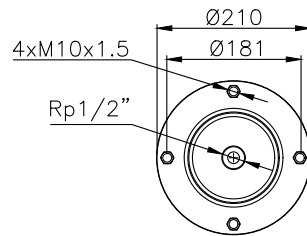

Product ID: 171123

Weight: 5,40 kg

QIP (pcs): 40

OEM Ref.

Granning 15809
Weweler USN 510016D

CROSS Ref.

Contitech FT 210-32
Firestone W01-R58-4059
Airtech 3B-255
Dunlop SP 1539 (10x3)
Norgren M31103 (10x3)