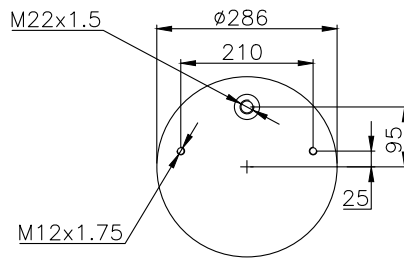

210004

220002

Product ID: 161010

Weight: 11,55 kg

QIP (pcs): 22

OEM Ref.

Schmitz 015 323
Weweler US 04028

CROSS Ref.