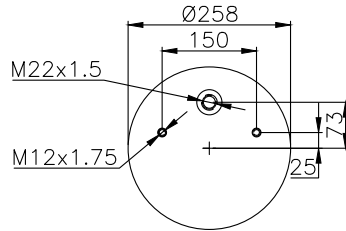

210006

190504

Product ID: 161024

Weight: 8,77 kg

QIP (pcs): 38

OEM Ref.

BPW	05.429.43.21.0
Granning	16919
Schmitz	751084
	017331
Wabco	951 811 763 0
Weweler	US 510030 UD

CROSS Ref.

Goodyear	1R11-752
Airtech	3940 CPP
Dunlop	D11B36