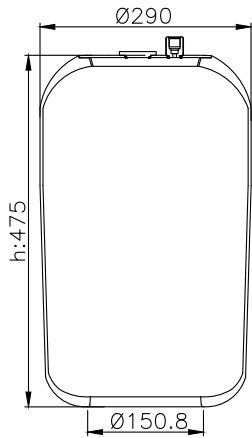

Product ID: 131188

Weight: 3,20 kg

QIP (pcs): 33

OEM Ref.

CROSS Ref.

Mercedes
A 974 320 00 21
A 942 320 30 21

Contitech
4185 N P21
4185 N P01 (without piston)
Firestone
1R7C490-320
Firestone Part No
W01-M58-0588
Airtech
34185-01 P
Gart No
C282/S - 282.1462