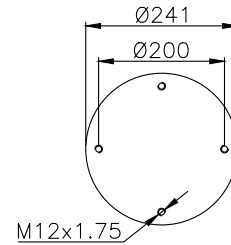

Product ID: 161251

Weight: 6,85 kg

QIP (pcs): 26

OEM Ref.

Scania 1320151
Renault 5.010.294.252

CROSS Ref.

Firestone 1T15M-4
Firestone Part No W01-M58-7283
Goodyear 1R11-832
Blacktech RML 77283 CP
Airtech 34154-06 C