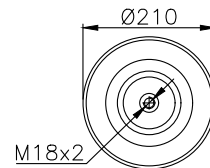

Product ID: 161347

Weight: 9,82 kg

QIP (pcs): 26

OEM Ref.

M.A.N

81.436.006.039

CROSS Ref.

Contitech
Blacktech
Airtech
Gart

4705 N1 P03
RML 75816 C3
34705 C
302.1520 / C302B