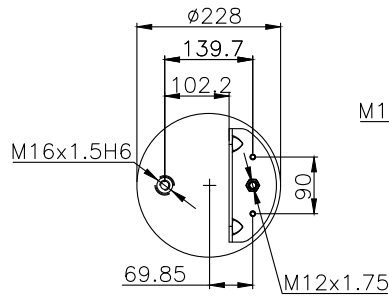

210356

Product ID: 161470

Weight: 10,52 kg

QIP (pcs): 30

OEM Ref.

CROSS Ref.

Iveco

504117415
500042592

Vibracoustic
Blacktech

VID23G-5
RML 77415 C