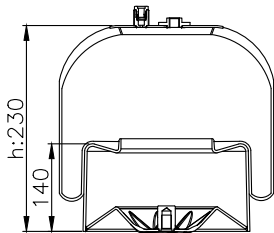

Product ID: 161345

Weight: 10,01 kg

QIP (pcs): 22

OEM Ref.

Mercedes
A 942 320 25 21
A 942 320 71 21
A 942 320 17 21

CROSS Ref.

Contitech
Blacktech
Airtech
4186 N P24
RML 95297 C24
34186-24C