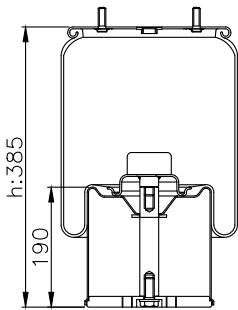

161172

Product ID: 161172

Weight: 12,52 kg

QIP (pcs): 30

OEM Ref.

BPW

05.429.41.241
05.429.43.34.0
05.429.43.56.0

CROSS Ref.

Firestone	1T17J10.3
Firestone Part No	W01-M58-8619
Goodyear	1R11-762
Goodyear Flex No	566-22-3-500
Phoenix	1DK 21-1
Vibracoustic	VIDK21 X1
Blacktech	RML 7052 C
Dunlop	00935A-AP
Granning	15918
CF Gomma	205170
	1TC 300-36
Gart	293.2.510
	C293/A