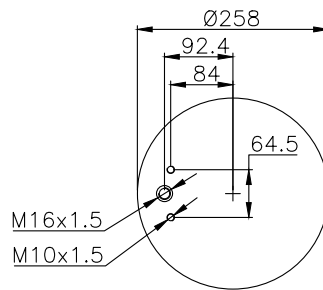

Product ID: 131251

Weight: 4,50 kg

QIP (pcs): 50

OEM Ref.

CROSS Ref.

Volvo

21026175

-