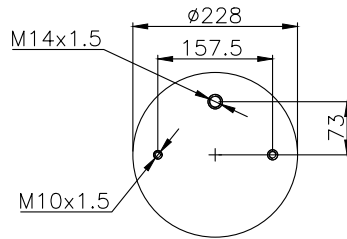

Product ID: 131313

Weight: 7,80 kg

QIP (pcs): 45

OEM Ref.

Scania 1314904
1865753
R.O.R Meritor MLF7033

CROSS Ref.

Firestone 1T15LUX11
Firestone Part No W01-M58-7315 (without piston)
Goodyear 1R11-828 (without piston)
Goodyear Flex No 566-22-3-544
Airtech 37315 P
Granning 15601
Blacktech RML 77315 C