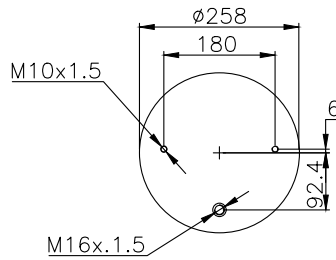

Product ID: 161124

Weight: 8,13 kg

QIP (pcs): 36

OEM Ref.

Volvo
20 452 138
1629 782
1075 365
20 554 761

CROSS Ref.

Contitech
Blacktech
Airtech
6609 N P01
RML 74925 C
34925 C