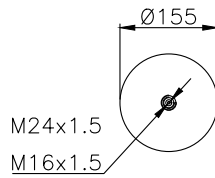

Product ID: 161066

Weight: 8,14 kg

QIP (pcs): 22

OEM Ref.

Mercedes A 946 320 05 21
A 942 20 39 21
R.O.R. Meritor MLF7055

CROSS Ref.

Contitech 4737 N P22
Goodyear 9524
Goodyear Flex No 556-03-9075
Blacktech RML95848C22
Airtech 34737-22 C
Dunlop D13T05