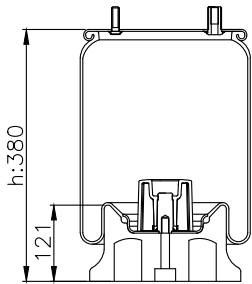

161051

Product ID: 161051

Weight: 6,61 kg

QIP (pcs): 23

OEM Ref.

Samro	H2501869
Neway	905 572 33
SMB	M078580
Fruehauf	M078580

CROSS Ref.

Contitech	4157 N P08
Firestone	1T15MPW-7
Firestone Part No	W01-M58-6317
Goodyear	1R11-773
Goodyear Flex No	566-22-3-521
Phoenix	1 DK 20 C-2
Vibracoustic	VIDK20C-2
Blacktech	RML 75268 CP8
Airtech	34157-08 CPP
Granning	15750
CF Gomma	207768
	1T300-37
Gart	294.1452 / C294