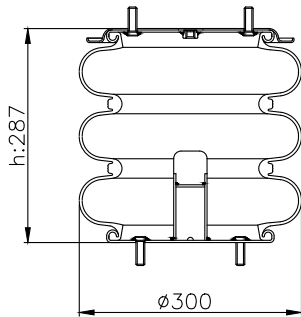

Product ID: 171065

Weight: 8,00 kg

QIP (pcs): 24

OEM Ref.

CROSS Ref.

Airtech

3B-310 HYD / 115015