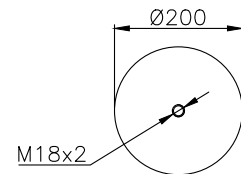

Product ID: 161127

Weight: 9,35 kg

QIP (pcs): 30

OEM Ref.

M.A.N 81.43600.6037

CROSS Ref.

Contitech	4883 N1 P06
Firestone	1T17JBR-8.5
Firestone Part No	W01-M58-8362
Goodyear	1R11-884
Goodyear Flex No	566-22-3-534
Blacktech	RML 75994 C
Airtech	34883-06 C
Gart	304.1513/C304/M3