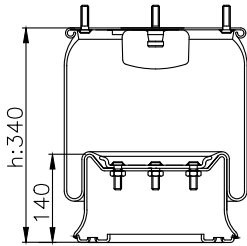

Product ID: 161212

Weight: 11,00 kg

QIP (pcs): 22

OEM Ref.

Daf	1384 273
Granning	15635
Hendrickson	506243
Ranault V.I	5000452939
S.A.F	2.229.2602.00
	2.229.2102.00
	2.228.0002.00
Trailor	650 4646 G
Trouillet	HB10315
York	506243/01
Volvo	1080 707

CROSS Ref.

Firestone	1T19L-7
Firestone Part No	W01-M58-6345
Goodyear	1R14-716
Phoenix	1D 28 A-2
Blacktech	RML 7921 C1
Airtech	391320 C
Dunlop	D13B01 / PNP311780000
CF Gomma	1T19E-1
	87413/1