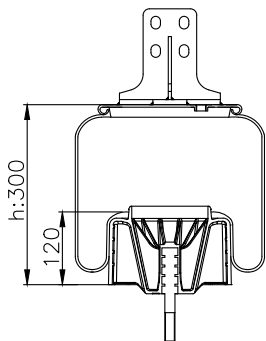

Product ID: 161352

Weight: 5,84 kg

QIP (pcs): 27

OEM Ref.

Iveco

41270465

CROSS Ref.

Firestone
Firestone Part No
CF Gomma
Blacktech
Gart

1T 15 LNR 4.5
W01 M58 8661
1TS 270-23 /206684
RML 70465 CP
2901.392 / D 290 BR