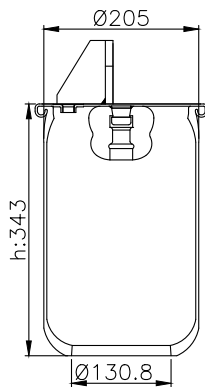

131109

210063

Product ID: 131109

Weight: 4,16 kg

QIP (pcs): 30

OEM Ref.

Volvo

CROSS Ref.

1076 417