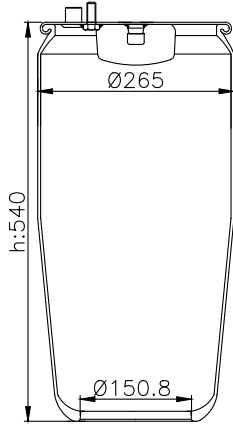

131286

210027

Product ID: 131286

Weight: 4,95 kg

QIP (pcs): 42

OEM Ref.

M.A.N
81436016068
81436010155

CROSS Ref.

Contitech 4705 N1 P01
Goodyear 1R12-831
Goodyear Flex No 566-24-3-543
Blacktech RML75816-1
Airtech 34705 P
Gart C302/B- 302.0.521