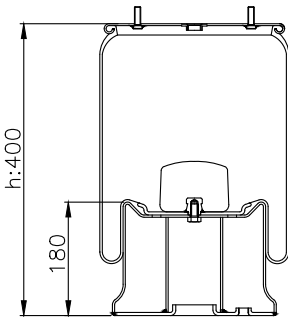

161150

210092

220067

Product ID: 161150

Weight: 14,75 kg

QIP (pcs): 22

OEM Ref.

CROSS Ref.