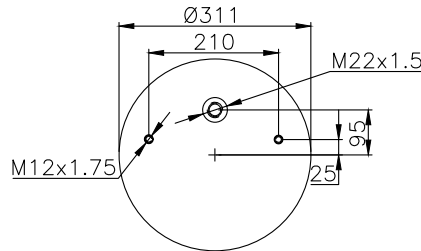

Product ID: 161070

Weight: 12,32 kg

QIP (pcs): 20

OEM Ref.

BPW	05.429.43.41.0 (36K)
Scania	2198331
Hüffer Man	6-AB8003-0200
Schmitz	750 491
	751 356

CROSS Ref.

Contitech	4881 N P30
Firestone	1T66F-70
Firestone Part No	W01-M58-8666
Goodyear	1R14-757
Goodyear Flex No	566-28-3-505
Phoenix	1DK 32 K-2
Blacktech	RML 75992 CP
Airtech	34881-01 CPP
CF Gomma	1TC 360-40K / 207309
Gart	292.2.462/C292A