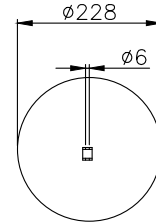

Product ID: 161222

Weight: 9,34 kg

QIP (pcs): 28

OEM Ref.

Volvo
20 554 760
20 580 705
21 961 472
20 479 800
20 452 142

CROSS Ref.

Contitech
Blacktech
Airtech
6612 N P01
RML 74760C
36760 P