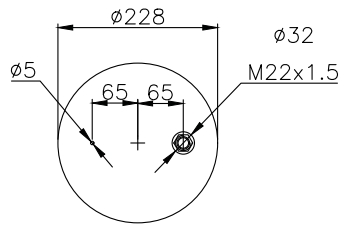

Product ID: 131328

Weight: 3,50 kg

QIP (pcs): 55

OEM Ref.

Mercedes

A 960 320 12 57
A 960 320 62 57

CROSS Ref.

Contitech

6121 N P44 (without piston)