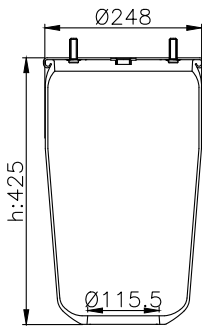

131291

210268

Product ID: 131291

Weight: 3,89 kg

QIP (pcs): 42

OEM Ref.

Gigant 247104
3042

CROSS Ref.