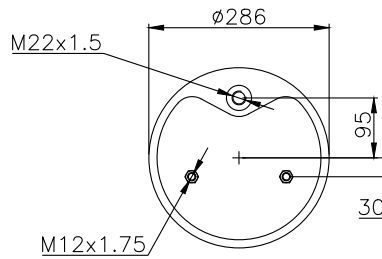

Product ID: 161343

Weight: 24,96 kg

QIP (pcs): 22

OEM Ref.

Weweler	US 04031P
	US 04029P
Schmitz	017 685
Scania	2198324

CROSS Ref.

Goodyear	1R14-784
	1R14-812
Goodyear Flex No	566-28-3-529
	566-28-3-540
Phoenix	1 D 28 F-5
Vibracoustic	V 1 D 28 F-5
Blacktech	RML 74031 C
	RML 77685C
Airtech	30285 C
Dunlop	D14B49