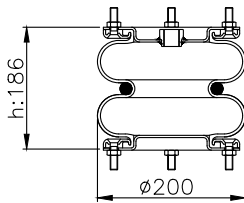

CROSS Ref.

9377-006

171048

215005

215006

Product ID: 171048

Weight: 3,20 kg

QIP (pcs): 60