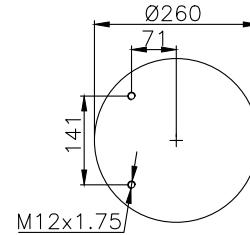

Product ID: 161041

Weight: 11,42 kg

QIP (pcs): 38

OEM Ref.

BERTOJA
Fruehauf
45402004
UJB 0207-001
UJB 0207

CROSS Ref.

Contitech
Phoenix
Firestone
Firestone Part No
Goodyear
Goodyear Flex No
Vibracoustic
Blacktech
Airtech
Granning
4156 N P09
1DK 23 K-54
1T15M-6
W01-M58-9089
1R12-706
566-24-3-502
V1DK23K-54
RML75267C9
34156-03C
15615