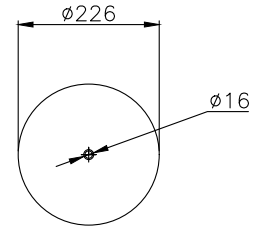

Product ID: 161515

Weight: 9,21 kg

QIP (pcs): 28

OEM Ref.

CROSS Ref.

Volvo

21 451173

Contitech

4580 N P02