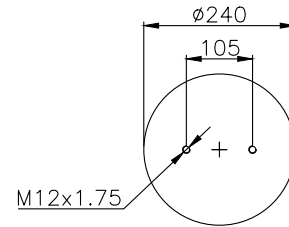

161111

210086

220523

Product ID: 161111

Weight: 5,11 kg

QIP (pcs): 60

OEM Ref.

Scania
1314903
1402423