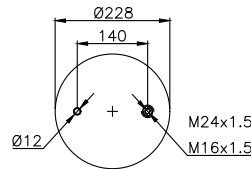

131094

210129

310015

Product ID: 131094

Weight: 5,15 kg

QIP (pcs): 39

OEM Ref.

Renault V.I
5.001.855.856
5.010.294.546

CROSS Ref.

Contitech
Blacktech
Airtech
Gart
4915 N P03
RML75026
34915 P
C294/C - 294.0.531