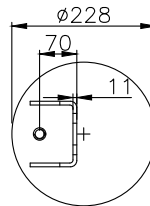

161088

210063

220028

Product ID: 161088

Weight: 9,24 kg

QIP (pcs): 30

OEM Ref.

CROSS Ref.