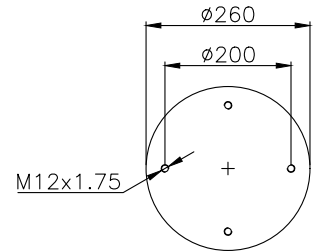

220002

Product ID: 161208

Weight: 11,20 kg

QIP (pcs): 22

OEM Ref.

CROSS Ref.

161290

210004