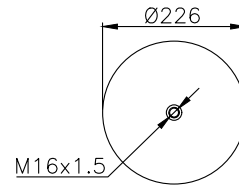

Product ID: 161077

Weight: 8,22 kg

QIP (pcs): 28

OEM Ref.

Mercedes
A 946 320 38 21
A 942 320 38 21

CROSS Ref.

Contitech
4838 N P21
4838 N P01
Firestone
1R7Z-595-330-A
Firestone Part No
W01-M58-8512
Vibracoustic
V1KF25-1-232
Blacktech
RML95949C21
Airtech
34838 -21 C