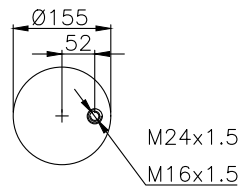

Product ID: 161062

Weight: 6,22 kg

QIP (pcs): 36

OEM Ref.

Mercedes A 942 320 28 21
A 942 320 49 21
A 942 320 01 21
R.O.R Meritor MLF7108

CROSS Ref.

Contitech 4390 N P21
4390 N P01
Firestone 1R7Z-440-290
Firestone Part No W01-M58-8514
Goodyear 9505
Goodyear Flex No 556-03-9047
Phoenix 1 KF 21-21
Blacktech RML 95401 C21
Airtech 34390-21 C
Granning 15956
CF Gomma 1VSC285 -30 / 206782
Gart 304.1.440 / C 304