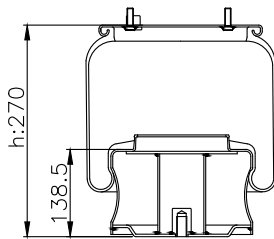

Product ID: 161230

Weight: 8,35 kg

QIP (pcs): 26

OEM Ref.

Daf 0 297 721

CROSS Ref.

Contitech	836 M K7
Firestone	1T17AR-4.5
Firestone Part No	W01-M58-8715
Goodyear	1R12-723
Vibracoustic	V1DF25-12
Phoenix	1 DF 25-12
Blacktech	RML 7947 C7
Granning	15990