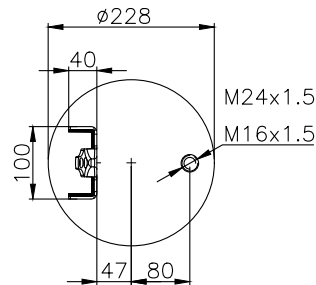

131224

210041

Product ID: 131224

Weight: 3,65 kg

QIP (pcs): 30

OEM Ref.

Volvo
20 427 802
20 456 158
20 456 158
20 531 988

CROSS Ref.