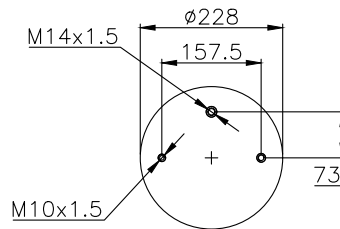

161193

210021

220512

Product ID: 161193

Weight: 7,52 kg

QIP (pcs): 26

OEM Ref.

Scania
1314905
255294
1865753