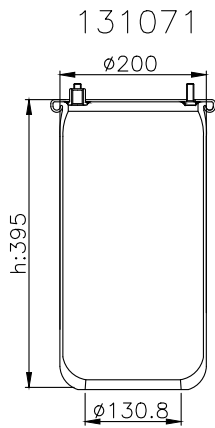

Product ID: 131071

Weight: 3,25 kg

QIP (pcs): 54

OEM Ref.

Daf	0 513 983
R.O.R Meritor	MLF7020
VDL Bus	0 513 983

CROSS Ref.

Contitech	887 M
Firestone	1T15LNR-3
Firestone Part No	W01-M58-0780
Goodyear	1R11-796
Goodyear Flex No	566-22-3-533
Blacktech	RML7998
Airtech	3887 P