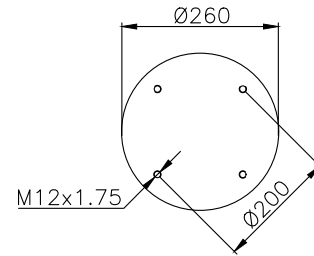

Product ID: 161030

Weight: 9,46 kg

QIP (pcs): 28

OEM Ref.

S.A.F	3.229.0029.00
	3.229.2129.00
	3.229.2229.00
	3.229.2429.00
	2618V
Scania	1723277
Wijhuizen	33.128

CROSS Ref.

Contitech	4022 N P03
Firestone	1T17BS-6
Firestone Part No	W01-M58-6367
Goodyear	1R11-710
Phoenix	1DK 22 E-6
Vibracoustic	V1DK 22 E-9
Blacktech	RML 75133 CP2
Airtech	34022 C
Granning	16099
CF Gomma	1T300-37 / 204677
Gart	278.4.453 / D278/S