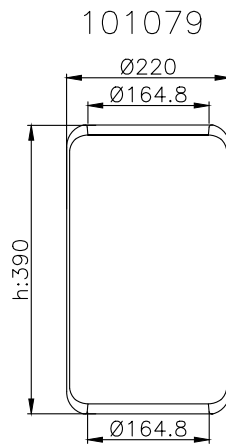

Product ID: 101079

Weight: 1,85 kg

QIP (pcs): 40

OEM Ref.

CROSS Ref.

Dunlop
Airtech

PNP30907100
30907

101023