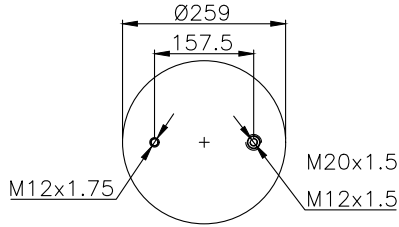

Product ID: 161099

Weight: 11,40 kg

QIP (pcs): 28

OEM Ref.

BPW
Wabco

05.429.43.23.0 (30K)
951 811 801 0

CROSS Ref.

Contitech
Blacktech
Airtech

4960 N P02
RML 75071 C
34960 C