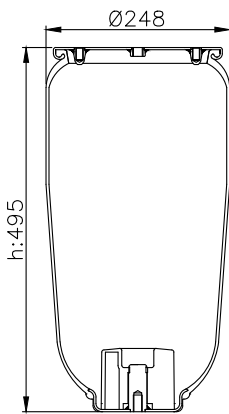

131028

210021

310010

Product ID: 131028

Weight: 4,68 kg

QIP (pcs): 45

OEM Ref.

CROSS Ref.