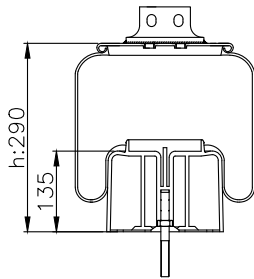

210297

220579

Product ID: 161368

Weight: 6,20 kg

QIP (pcs): 30

OEM Ref.

CROSS Ref.

Iveco