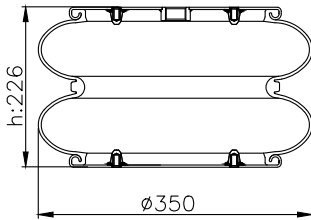

Product ID: 171063

Weight: 6,60 kg

QIP (pcs): 48

OEM Ref.

Grannning	1218
Ridewell	1003587443C
Toughline	1218
Watson & Chalin	AS-0027
Gigant	196071

CROSS Ref.

Firestone	22.5x2
Phoenix	SP 2B 34R
Airtech	2B-355 / 113450