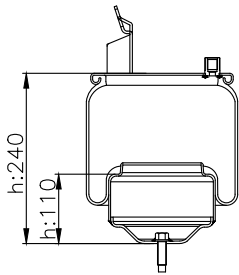

Product ID: 161201

Weight: 5,56 kg

QIP (pcs): 28

OEM Ref.

Volvo
20 531 988
20 582 212
21 961 447
20 427 804
20 427 805
20 456 158
20 427 802
20 375 228
1076 417

CROSS Ref.

Contitech
Firestone
Firestone Part No
Blacktech
Airtech
6606 N P02
1T15LNR-3.0
W01-M58-8690
RML 76420 C
36420 C