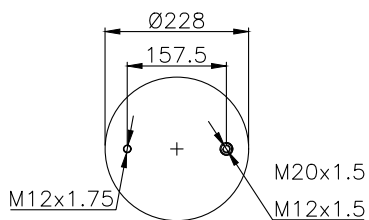

Product ID: 161357

Weight: 9,71 kg

QIP (pcs): 26

OEM Ref.

Fruehauf	UJA 0894-001
ROR	2121 5762
	2121 5891
	2122 6039

CROSS Ref.

Contitech	4159 N P14
Firestone	1T15M9
Firestone Part No	W01-M58-7548
Goodyear	1R12-701
Phoenix	1DK23L27
Airtech	34159-04 KALU
Gart	D278H