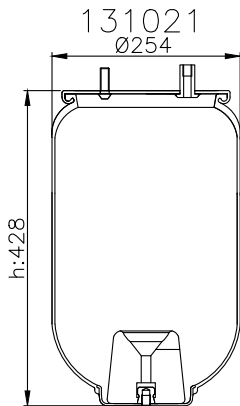

210007

310006