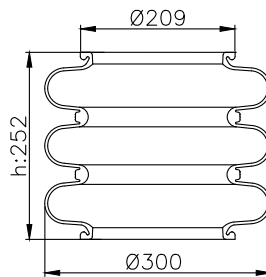

Product ID: 171117

Weight: 3,16 kg

QIP (pcs): 30

OEM Ref.

CROSS Ref.

Granning

15830

Contitech
Airtech

FT 412-32 S
3B-300 HYD /116003