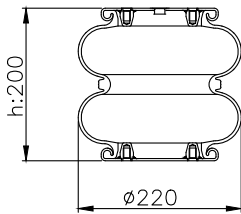

171012

210108

210109

Product ID: 171012

Weight: 2,93 kg

QIP (pcs): 100

OEM Ref.

ROR-Meritor	21221356
Weweler	US 0739 4F
Schmitz	16808
Granning	15670