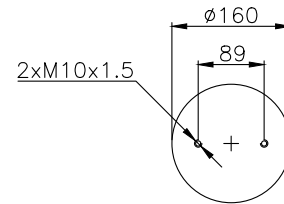

Product ID: 171026

Weight: 2,93 kg

QIP (pcs): 60

OEM Ref.

Mercedes	A 942 327 06 01 A 942 320 58 21
Hendrickson	HS505613 HS508264 HS507487 HS506118 HS508345
Pirelli	T20L / 207065

CROSS Ref.

Contitech	FD 200-19 P02
Firestone	20F
Firestone Part No	W01 M58 7756
Goodyear	2B9-234
Goodyear Flex No	578-92-3-211
Phoenix	SP 2 B 12 R-17
Blacktech	2C21-210P15