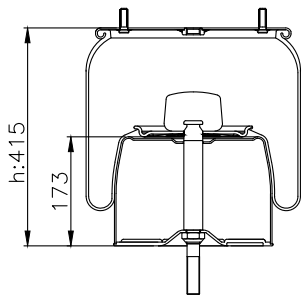

161002

210028

190028

Product ID: 161002

Weight: 17,25 kg

QIP (pcs): 18

OEM Ref.

R.O.R Meritor	MLF7103
Gigant	166217
	246149