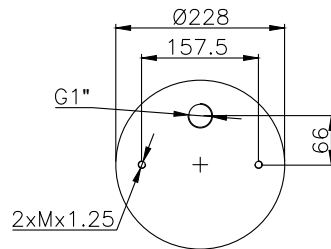

210203

Product ID: 171062

Weight: 7,00 kg

QIP (pcs): 40

OEM Ref.

Bosch	822419044
BPW	02.2002.19.00
Bussing	546905134
	831120120
Hendrickson	NA 1816
MAN	81436010022
SAF	2.229.1001.00

CROSS Ref.

Contitech	FD 330-22 1/1 M8
Firestone	22D
Firestone Part No	W01 358 7180
Airtech	2B-301 / 113306
We Forma	WBZ 500-E1