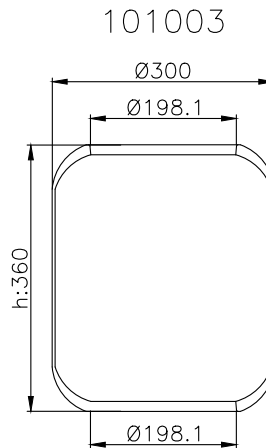

Product ID: 101003

Weight: 2,31 kg

QIP (pcs): 30

OEM Ref.

Bussing	100 110 200 / 100 112 251
VDL Bus	0 578 361
BPW	02.200.24.60.0
Schmitz	750 209
Neoplan	100112 251
	100110 200
	AA 10-01-002
	AA 10-21-300

CROSS Ref.

Contitech	662 N
Firestone	1R1D355-355
Firestone Part No	W01-095-0207
Goodyear	9007
Phoenix	1 E 32
Vibracoustic	VE32
Blacktech	RL9773
Airtech	3662
Dunlop PNP	30273 01 01
Granning	15623
CF Gomma	1SC360-30 / 92594
Gart	2970.380/C292/C