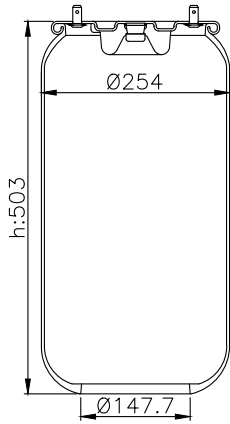

Product ID: 131123

Weight: 4,43 kg

QIP (pcs): 36

OEM Ref.

Scania
1362147
1386200
1370744

CROSS Ref.

Contitech 6701 N P01(without piston)
Goodyear 1R13-745
1R13-200
Goodyear Flex No 566-26-3-522
566-26-3-147
Airtech 36200 P