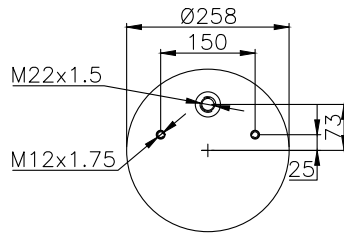

Product ID: 161171

Weight: 11,99 kg

QIP (pcs): 38

OEM Ref.

BPW

05.429.41.28.1 (30K)

CROSS Ref.

Firestone
Firestone Part No
Goodyear
Goodyear Flex No
Airtech

1T17D-4.3
W01M58 8609
1R11-763
566-22-3-501
3940-01C