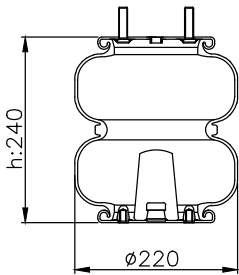

Product ID: 171059

Weight: 3,41 kg

QIP (pcs): 75

OEM Ref.

CROSS Ref.

Firestone Part No
Goodyear Flex No
Airtech

950.327
556 2 2 8657
2B-225 / 113506