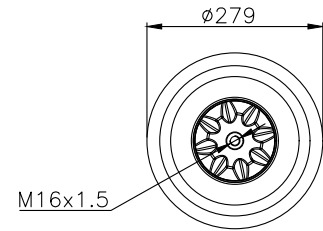

Product ID: 161517

Weight: 9,19 kg

QIP (pcs): 28

OEM Ref.

Mercedes
A 942 320 33 21
A 942 320 06 17

CROSS Ref.

Contitech
Blacktech
Airtech
4758 N P23
RML 95869 C23
34758-23 K