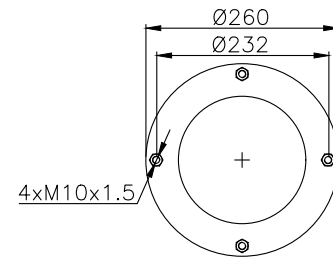

Product ID: 171137

Weight: 7,82 kg

QIP (pcs): 30

OEM Ref.

Lohr	A06030606
Samro	H2500011
Grannig	15897
Benalu	M 002297
Fruehauf	M002297
Scania	H 250-0011
SMB	M 002 297

CROSS Ref.

Contitech	FT 412-32 / 66338
Firestone Part No	W01R58 4037
Goodyear	3B12-2455
Goodyear Flex No	578-93-3-2451
Airtech	3B-300 / 115004
Dunlop	SP 2666 NB (12x3)