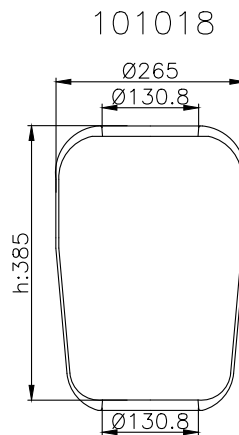

Product ID: 101018

Weight: 2,64 kg

QIP (pcs): 25

OEM Ref.

Renault	5.000.954.175
Volvo	1612 455
Irisbus	5000954175

CROSS Ref.

Contitech	768 N
Firestone	1R2A380-330
Firestone Part No	W01-095-0213
Goodyear	9078 / D13S08
Phoenix	1 E 27
Vibracoustic	V1 E27
Blacktech	RL9879
Airtech	3768
Granning	16019
Gart	302.0.385/C302/A