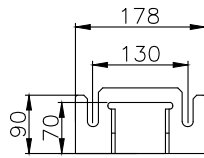

Product ID: 131373

Weight: 4,47 kg

QIP (pcs): 45

OEM Ref.

Volvo 21 451172
Volvo 21 451173

CROSS Ref.

Contitech 4580 N P01 (without piston)
4580 N P02 (without piston)