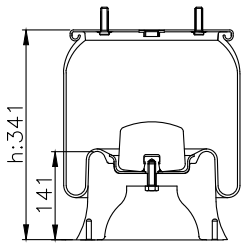

Product ID: 161031

Weight: 7,34 kg

QIP (pcs): 28

OEM Ref.

S.A.F	3.229.0029.00
	3.229.2129.00
	3.229.2229.00
	3.229.2429.00
Scania	1723277
R.O.R Meritor	MLF7031

CROSS Ref.

Contitech	4022 N P03
Firestone	1T17BS-6
Firestone Part No	W01-M58-6367
Goodyear	1R11-714
Phoenix	1DK 22 E-9
Vibracoustic	V1DK 22E-9
Blacktech	RML 75133 CP3
Granning	16099ATP
CF Gomma	1T300-37 / 206340
Gart	278.4.454 /D278/S