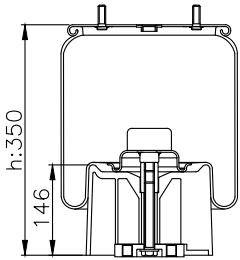

161024

210006