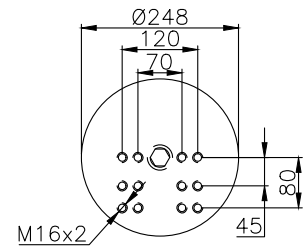

Product ID: 161027

Weight: 19,67 kg

QIP (pcs): 18

OEM Ref.

BPW 05.429.41.69.0
05.429.41.71.1
Hüffermann 6-AB8003-0300

CROSS Ref.

Firestone 1T66F-13.5
Firestone Part No W01-M58-8584
Goodyear 1R14-781
Goodyear Flex No 566-28-3-504
Phoenix 1DK 32 L-1
Vibracoustic VIDK32L X14
Blacktech RML 7053 C
Airtech 3942-01 C
Granning 15903
Gart C292/B
292.2.600