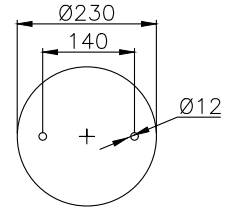

Firestone	1T15VPR-3
Firestone Part No	W01-M58-8193 (without piston)
Goodyear	1R12-809
Goodyear Flex No	566-24-3-530
Phoenix	1 DF 23 A-1
Airtech	330302 P

161091

210069

220032

Product ID: 161091

Weight: 9,05 kg