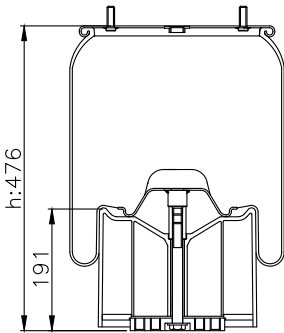

161173

Product ID: 161173

Weight: 13,72 kg

QIP (pcs): 18

OEM Ref.

BPW

05.429.43.51.0

CROSS Ref.

Firestone
Firestone Part No
Goodyear
Goodyear Flex No

1T66F10.8
W01-M58-8667
1R14-748
566-28-3-501