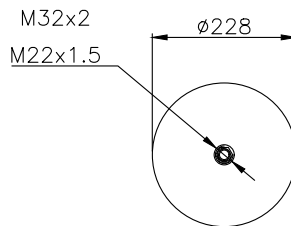

Product ID: 161411

Weight: 7,40 kg

QIP (pcs): 30

OEM Ref.

Mercedes

A 960 320 06 57

CROSS Ref.

Contitech

6123 N P40