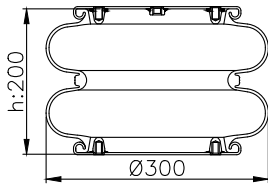

Product ID: 171002

Weight: 5,67 kg

QIP (pcs): 40

OEM Ref.

CROSS Ref.

-

Firestone

22