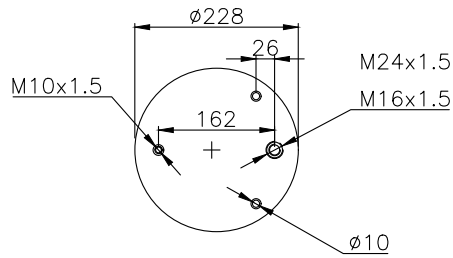

131358

210303

Product ID: 131358

Weight: 3,02 kg

QIP (pcs): 50

OEM Ref.

Volvo

22 058 741

CROSS Ref.

Contitech
Airtech

4570 N PO2 (without piston)
34570 C (without piston)