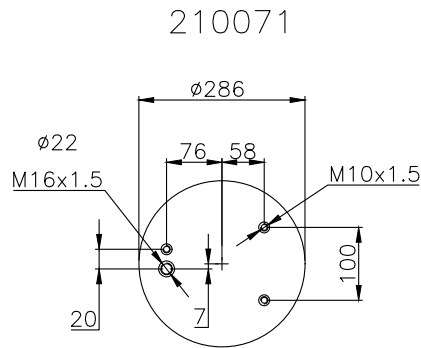

Product ID: 131071

Weight: 3,25 kg

QIP (pcs): 54

OEM Ref.

Daf	0 513 983
R.O.R Meritor	MLF7020
VDL Bus	0 513 983

CROSS Ref.

Contitech	887 M
Firestone	1T15LNR-3
Firestone Part No	W01-M58-0780
Goodyear	1R11-796
Goodyear Flex No	566-22-3-533
Blacktech	RML7998
Airtech	3887 P