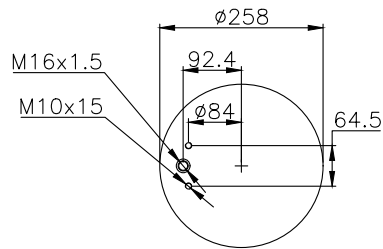

161089

210016

220029

Product ID: 161089

Weight: 6,99 kg

QIP (pcs): 36

OEM Ref.

Volvo

20554772
3987782
20427783

CROSS Ref.

Contitech

7783 N
57772 M