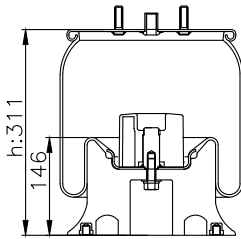

Product ID: 161382

Weight: 6,60 kg

QIP (pcs): 28

OEM Ref.

Volvo	22 025 612 25 379 286 20 722 409
Renault V.I	5.010.630.800 5.010.305.391 22 025 580

CROSS Ref.

Contitech	4927 N P01
Blacktech	RML 75038 CP