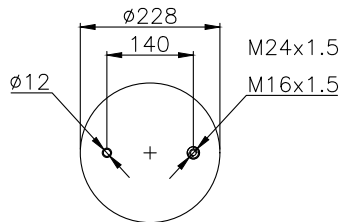

Product ID: 161209

Weight: 10,17 kg

QIP (pcs): 30

OEM Ref.

Samro	H2501122
Renault V.I	5.010.294.309
	5.010.600.578
	5.010.557.991
	5.010.488.070
	7.422.190.563
Volvo	20 757 541
	22 025 613

CROSS Ref.

Contitech	4915 N P06
Phoenix	1DK 19-1
Vibracoustic	V1DK19-1
Blacktech	RML 75026 C6
Airtech	34915-01 C
Gart	294.1.530/ C294C