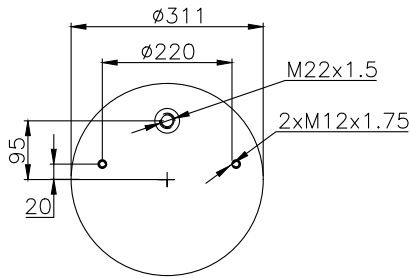

161001

210028

190027

Product ID: 161001

Weight: 17,06 kg

QIP (pcs): 18

OEM Ref.

R.O.R Meritor MLF7105
Gigant 166525