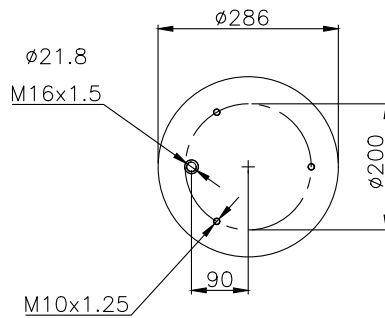

Product ID: 161009

Weight: 10,78 kg

QIP (pcs): 22

OEM Ref.

CROSS Ref.

Airtech

3811-03 C