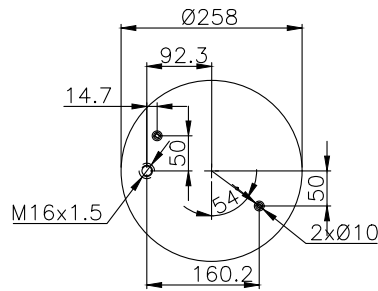

131315

210171

Product ID: 131315

Weight: 3,92 kg

QIP (pcs): 48

OEM Ref.

CROSS Ref.

Volvo
21513833
70311683
21097433
21057936