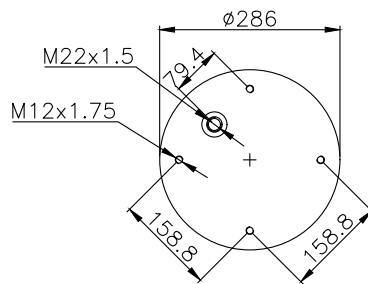

Product ID: 161005

Weight: 8,28 kg

QIP (pcs): 22

OEM Ref.

Weweler US 07337F
SAF 2.228.0002.00
2.229.0002.00
R.O.R Meritor 21215632
21208082

CROSS Ref.

Contitech 810 MB
Firestone 1T19L-7
Firestone Part No W01-M58-8775
Goodyear 1R14-716
Goodyear Flex No 566-28-3-548
Vibracoustic VID28A-2
Phoenix 1D 28 A-2
Blacktech RML 7921 C
Airtech 3810 CPP
Dunlop 00984A-AP
CF Gomma 87413/1
1T19E-1
Gart 277.4.420/D277/B