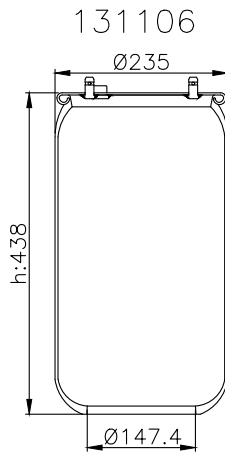

1T15L-4
W01-095-0422
1R11-833
566-22-3-547
1 DF 20 C-1
RML 70303 C
331114 C
01396A-AP
297.2.315 / D297/A

Product ID: 131106

Weight: 3,93 kg

QIP (pcs): 45

OEM Ref.

Scania 1440304
470922
R.O.R Meritor MLF7142