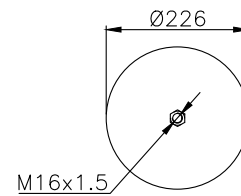

Product ID: 161071

Weight: 14,66 kg

QIP (pcs): 22

OEM Ref.

Renault V.I
5.010.294.308.C
5.010.239.971
5.010.557.356

CROSS Ref.

Contitech 4911 N P03
Goodyear 1R13-714
Goodyear Flex No 566-26-3-505
Blacktech RML 75022C3
Airtech 34911 C
Gart D287/E - 2871.540
CF Gomma 1T19R-3 / 207770