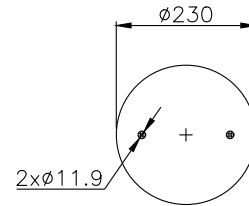

Product ID: 161313

Weight: 8,60 kg

QIP (pcs): 36

OEM Ref.

Scania 1726238

CROSS Ref.

Contitech	6708 N P02
Goodyear	1R12-813
Goodyear Flex No	566-24-3-530
Phoenix	1 DF 23 A-2
Blacktech	RML 76238 C
Airtech	331238 C
Gart	278.2.330/1 D278/N