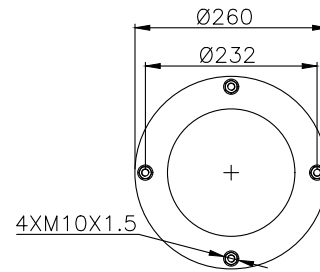

215002

Product ID: 171044

Weight: 5,57 kg

QIP (pcs): 27

OEM Ref.

Lohr	A06030606
Samro	H2500011
Granning	15897
Benalu	M 002297
GT Fruehauf	M002297
SMB/Suspension Inc.	M002297

CROSS Ref.

Contitech	FT 412-32 / 66338
Firestone Part No	W01R58 4037
Goodyear	3B12-2455
Goodyear Flex No	578-93-3-2451
Airtech	3B-300 / 115004
Dunlop	12x3 - SP 2666 NB