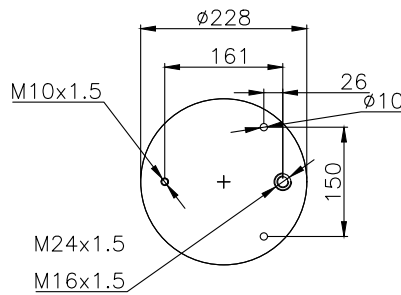

210086

Product ID: 131372

Weight: 2,98 kg

QIP (pcs): 50

OEM Ref.

Volvo

22 056 630
21 224 750

CROSS Ref.

Contitech
Airtech

4571 N P 02 (without piston)
34571 C (without piston)