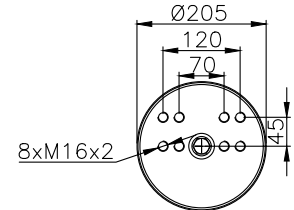

161187

210093

190008

Product ID: 161187

Weight: 12,40 kg

QIP (pcs): 26

OEM Ref.

Gigant 3053
166225