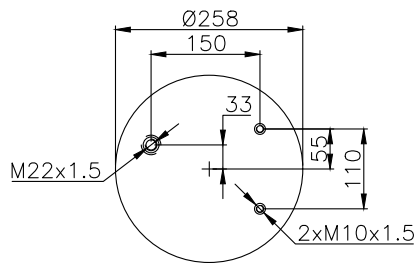

131321

210324

Product ID: 131321

Weight: 3,68 kg

QIP (pcs): 30

OEM Ref.

Daf 1794 420

CROSS Ref.

Contitech	836 N P10 (without piston)
Phoenix	1DF 23 A-4
Firestone	1T17AR-4.5
Firestone Part No	W01-M58-8368
Goodyear	1R12-849
Goodyear Flex No	566-24-3-548
Blacktech	RML 7947 C10