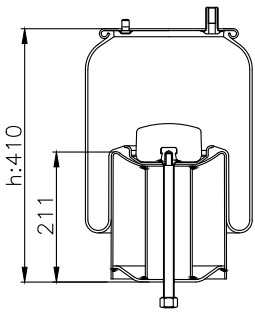

161209

Product ID: 161209

Weight: 10,17 kg

QIP (pcs): 30

OEM Ref.

Samro	H2501122
Renault V.I	5.010.294.309
	5.010.600.578
	5.010.557.991
	5.010.488.070
	7.422.190.563
Volvo	20 757 541
	22 025 613

CROSS Ref.

Contitech	4915 N P06
Phoenix	1DK 19-1
Vibracoustic	V1DK19-1
Blacktech	RML 75026 C6
Airtech	34915-01 C
Gart	294.1.530/ C294C