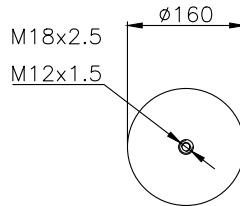

Product ID: 171057

Weight: 2,93 kg

QIP (pcs): 100

OEM Ref.

Guerra 5036002015006
Suspentech ST852
Randon 2121002778

CROSS Ref.

Firestone Part No 20 T3 095.0353
Goodyear Flex No 556 2 2 8520
Airtech 2B-220 / 113475