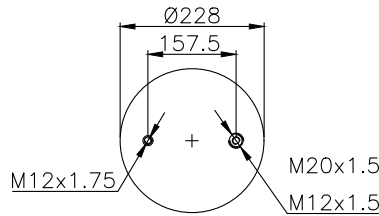

Product ID: 161037

Weight: 6,83 kg

QIP (pcs): 28

OEM Ref.

Fruehauf	M 001472
Hendrickson	HA 10001
Weweler	US 35864
ROR Meritor	21215761

CROSS Ref.

Contitech	4156 N P15
Firestone	1T15M-6
Firestone Part No	W01-358-9361
Goodyear	1R12-719
Phoenix	1DK 23 K-1
Blacktech	RML 75267 CP15
Airtech	34156 CPP
Dunlop	00981B-AP
CF Gomma	207777
	1T323-32
Gart	278.4.421/D278/G