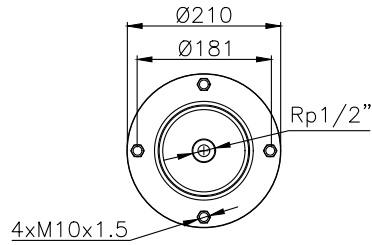

Product ID: 171141

Weight: 5,60 kg

QIP (pcs): 40

OEM Ref.

CROSS Ref.

Airtech

3B-255 HYD /115057