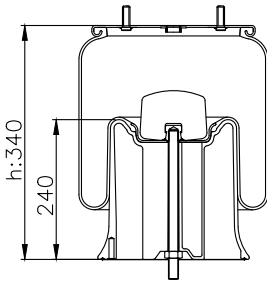

Product ID: 161327

Weight: 8,75 kg

QIP (pcs): 36

OEM Ref.

Kögel 360.112
SAF 3 229 0039 00
Iveco 500036864

CROSS Ref.

Airtech 32626 CPP
CF Gomma 207722
1T 300-37