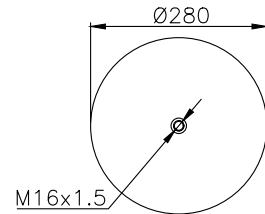

Product ID: 161078

Weight: 8,06 kg

QIP (pcs): 28

OEM Ref.

Mercedes
A 942 320 43 21
A 942 320 01 17

CROSS Ref.

Contitech
4757 N P21
4757 N P01
Firestone
1R7Z-460-305-A
Firestone Part No
W01-M58-8521
Goodyear
9519 /D13T01
Goodyear Flex No
556-03-9079
Phoenix
1KF 24-21
Vibracoustic
V1KF 24-1-232
Blacktech
RML 95868 C21
Airtech
34757-21 C
Gart
299.1461/C299 A