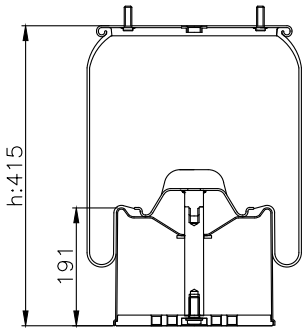

161019

Product ID: 161019

Weight: 16,90 kg

QIP (pcs): 20

OEM Ref.

BPW 05.429.40.61.1(36)

CROSS Ref.

Firestone	1T66F-10.8
Firestone Part No	W01-M58-8966
Goodyear	1R14-712
Goodyear Flex No	566-28-3-501
Phoenix	1 DK 32-1
Vibracoustic	V1DK32 X9
Blacktech	RML 7992 C
Airtech	3881-01 C
Dunlop	D14B36
Granning	15917
CF Gomma	1 TC 360-45 /205800
Gart	292.2.530
	C292