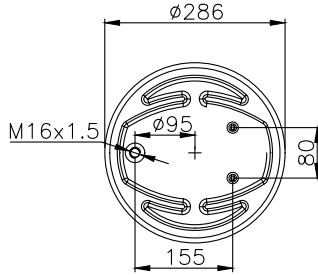

Product ID: 161367

Weight: 12,28 kg

QIP (pcs): 22

OEM Ref.

Scania
1903608
1944314

CROSS Ref.

Contitech
Firestone
Firestone Part No
6700 N P02
1T19LLJ -14
W01-M58-8535
W01-S05 9881
Goodyear
Goodyear Flex No
Airtech
1R14-869
566-28-3-522
34608 P