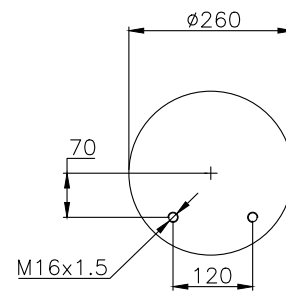

220067

Product ID: 161299

Weight: 14,58 kg

QIP (pcs): 22

OEM Ref.

Viberti 128 147 112
Viberti 128 147 124

CROSS Ref.

Firestone 1T19L-11
Firestone Part No W01-M58-6363
CF Gomma 1T19E-2
Gart D277
277.2.504