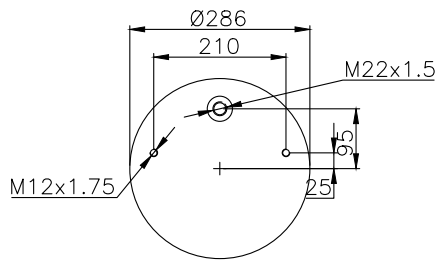

161435

210004

220165

Product ID: 161435

Weight: 10,31 kg

QIP (pcs): 22

OEM Ref.

Schmitz
Weweler