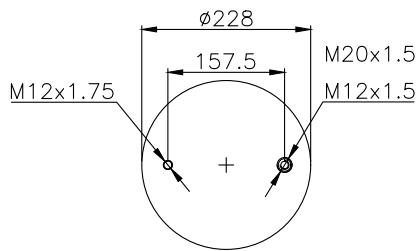

Product ID: 171109

Weight: 5,22 kg

QIP (pcs): 40

OEM Ref.

Kassbohrer 4.731.006.000
Terberg T21060123
Wiljhuizen 33.86

CROSS Ref.

Phoenix 2B 22 RA
Vibracoustic V2B22RA
CF Gomma T22