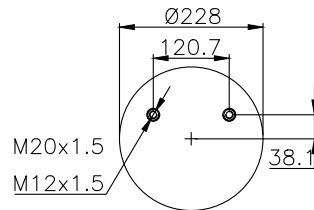

161298

210180

220110

Product ID: 161298

Weight: 9,73 kg

QIP (pcs): 26

OEM Ref.

CROSS Ref.