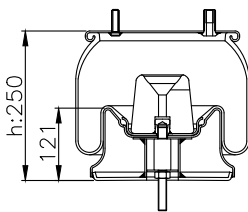

Product ID: 161319

Weight: 10,67 kg

QIP (pcs): 26

OEM Ref.

Hendrickson
BMC

HS 507922 /P
57RS308887

CROSS Ref.

Vibracoustic
Blacktech
Airtech

V1DK27-B1
RML 78887 C
30721 C