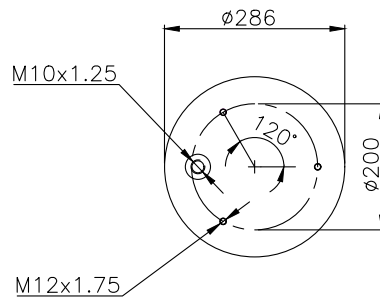

210024

Product ID: 161011

Weight: 15,76 kg

QIP (pcs): 22

OEM Ref.

Renault V.I 5.000.745.918
Daf 1384 274

CROSS Ref.

Contitech 811 MB
Firestone 1T19L-11
Firestone Part No W01 M58 6359
Goodyear 1R14-718
Goodyear Flex No 566-28-3-503
Blacktech RML 7922 C
Airtech 3811 C
Dunlop D13B34
CF Gomma 203878
Gart 1T 19E-2
277.4.506/D277