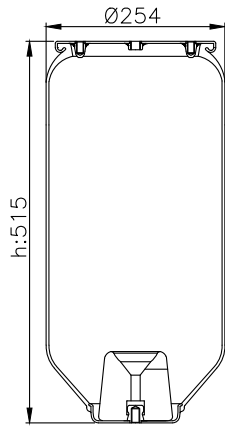

131089

210021

310006

Product ID: 131089

Weight: 4,99 kg

QIP (pcs): 30

OEM Ref.

Scania
1314905
255294
345879

CROSS Ref.

Firestone
Firestone Part No
Goodyear
Goodyear Flex No
Vibracoustic
1T15M-9
W01-M58-7308 (service assembly)
1R12-713
566-24-3-501
V1 DK 23 L-42 (without piston)