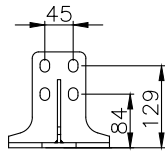

Product ID: 161352

Weight: 5,84 kg

QIP (pcs): 27

OEM Ref.

Iveco

41270465

CROSS Ref.

Firestone
Firestone Part No
CF Gomma
Blacktech
Gart

1T 15 LNR 4.5
W01 M58 8661
1TS 270-23 /206684
RML 70465 CP
2901.392 / D 290 BR