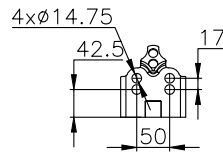

Product ID: 131069

Weight: 3,75 kg

QIP (pcs): 36

OEM Ref.

Renault	7.422.071.638
Volvo	1075 890
	20 375 226
	20 427 800
	20 456 150
	20 531 984
	1076 415
	20 582 206
	21 961 974
	20 427 803

CROSS Ref.

Contitech	6605 N P01 (without piston)
Firestone	1T15LNR-6
Firestone Part No	W01-M58-8472
Goodyear	1R11-805 (without piston)
Goodyear Flex No	566-22-3-535
Phoenix	1 DF 20 D-1
Vibracoustic	V1 DF 20 B-1
Blacktech	RML 78914 C
Airtech	37803 P
Granning	93914
Gart	294.1.430/ C294/V