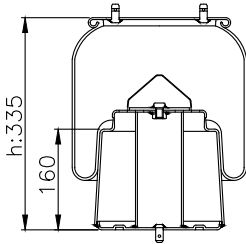

Product ID: 161085

Weight: 9,26 kg

QIP (pcs): 39

OEM Ref.

Scania
1434506
473868
488264

CROSS Ref.

Phoenix
Goodyear
Goodyear Flex No
Blacktech
Airtech
Granning
Gart
1DF 20 A-4
1R11-832
566-22-3-546
RML 74506 C
334506 C
92501
2971.432 / D297/B