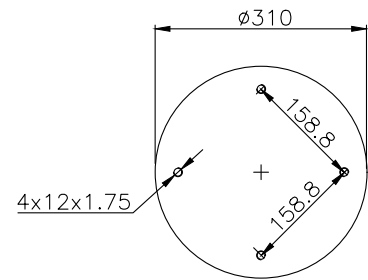

210132

Product ID: 171004

Weight: 6,87 kg

QIP (pcs): 42

OEM Ref.

CROSS Ref.