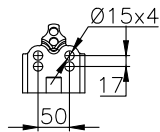

Product ID: 161189

Weight: 9,80 kg

QIP (pcs): 30

OEM Ref.

Volvo
20 737 947
21 961 458
20 583 420
20 737 943
20 424 543

CROSS Ref.

Contitech
Blacktech
Airtech
6614 N P01
RML 74543 C
37947 C