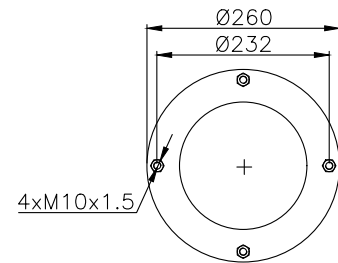

215002

Product ID: 171162

Weight: 6,65 kg

QIP (pcs): 40

OEM Ref.

CROSS Ref.

Airtech
Dunlop

3B-300 Hyd /115011
SP 1542 NB (12x3)