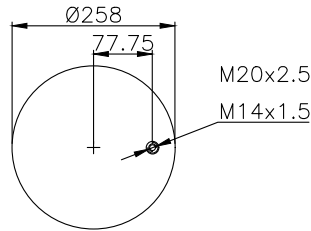

Product ID: 161186

Weight: 7,29 kg

QIP (pcs): 21

OEM Ref.

Samro 2500915
Mercedes A 946 328 04 01
Hendrickson HS 251087
Renault 5.010.557.164
R.O.R Meritor MLF7061

CROSS Ref.

Firestone 1T17B-11
Firestone Part No W01-M58-8747