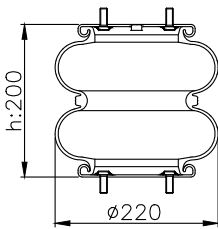

Product ID: 171010

Weight: 2,85 kg

QIP (pcs): 105

OEM Ref.

CROSS Ref.

Airtech

2B-220 / 113021