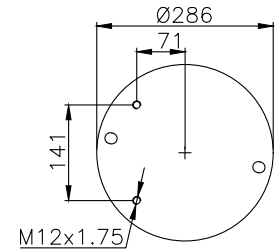

Product ID: 161060

Weight: 12,97 kg

QIP (pcs): 28

OEM Ref.

SMB	1518779
	1520356
	1524873
	M001782
Fruehauf	UJB 0203-001
DAF	0 644 432
Wabco	951 812 702 0

CROSS Ref.

Contitech	4159 N P07
Firestone	1T15M-9
Firestone Part No	W01-M58-8859
Goodyear	1R12-702
Goodyear Flex No	566-24-3-501
Phoenix	1 DK 23 L-25
Blacktech	RML 75260 C7
Airtech	34159-05 C
Dunlop	00982A-AP
CF Gomma	202302
	1T323-40
Gart	278.2.511 / D278H