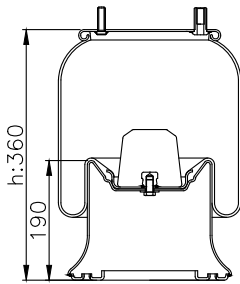

Product ID: 161054

Weight: 10,00 kg

QIP (pcs): 28

OEM Ref.

Samro

H2500425

CROSS Ref.

Contitech
Firestone
Firestone Part No
Goodyear
Phoenix
Goodyear Flex No
Vibracoustic
Airtech
CF Gomma
Dunlop
Blacktech
Gart

4159 N P03
1T15M-9
W01-M58-7548
1R12-701 / D12B0
1 DK 23 L-27
566-24-3-501
V1DK23L-40
34159-01 C
1T323-40
PNP 31137 00 00
RML 75260 C3
278.4.511 D278/H