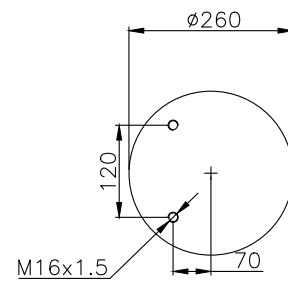

220067

Product ID: 161308

Weight: 14,75 kg

QIP (pcs): 22

OEM Ref.

CROSS Ref.

Wabco

951 814 706 0

Airtech

391318 C