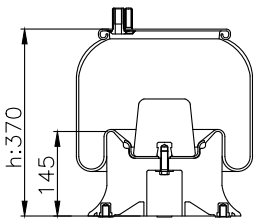

Product ID: 161232

Weight: 6,93 kg

QIP (pcs): 26

OEM Ref.

Volvo

20352247
20386228

CROSS Ref.

Blacktech
Airtech

RML 72247 CP
36247 CPP