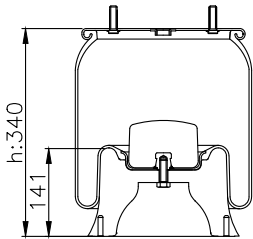

Product ID: 161029

Weight: 7,35 kg

QIP (pcs): 28

OEM Ref.

SAF	3.229.0007.00	
	3.229.0007.01	
	3.229.0007.02	
	4.284.3003.01	
Scania	1723273	
	R.O.R Meritor	MLF7031

CROSS Ref.

Contitech	4004 N P03
Firestone	1T15BS-6
Firestone	W01-M58-6366
Goodyear	1R11-713
Goodyear Flex No	566-22-3-503
Phoenix	1DK 22 E-8
Vibracoustic	V1DK22E-8
Airtech	34004 CPP
Dunlop	D12B13
CF Gomma	1T300-37
Gart	D278/S - 278.4..452