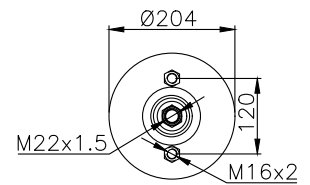

Product ID: 161419

Weight: 9,86 kg

QIP (pcs): 38

OEM Ref.

CROSS Ref.

Gigant

3042 S HD / 0166352

-