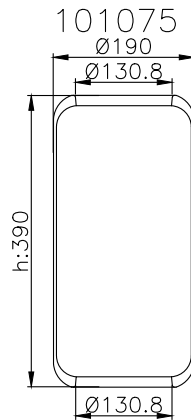

Product ID: 101075

Weight: 1,27 kg

QIP (pcs): 40

OEM Ref.

Volvo 20 535 875

CROSS Ref.

Phoenix 1E 18 D
Goodyear 9080
Goodyear Flex No 556-03-9080
Dunlop D12S21