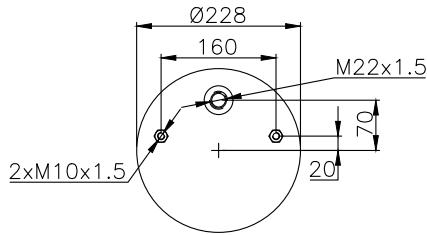

131353

210098

310006

Product ID: 131353

Weight: 4,84 kg

QIP (pcs): 45

OEM Ref.

Zorzi 1006559
Viberti 128147109