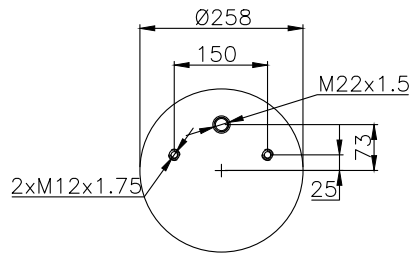

210006

Product ID: 161031

Weight: 7,34 kg

QIP (pcs): 28

OEM Ref.

S.A.F	3.229.0029.00
	3.229.2129.00
	3.229.2229.00
	3.229.2429.00
Scania	1723277
R.O.R Meritor	MLF7031

CROSS Ref.

Contitech	4022 N P03
Firestone	1T17BS-6
Firestone Part No	W01-M58-6367
Goodyear	1R11-714
Phoenix	1DK 22 E-9
Vibracoustic	V1DK 22E-9
Blacktech	RML 75133 CP3
Granning	16099ATP
CF Gomma	1T300-37 / 206340
Gart	278.4.454 /D278/S