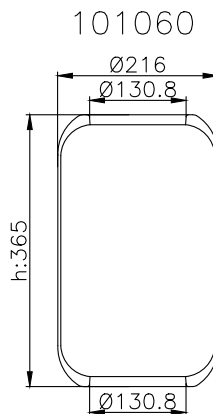

Weight: 1,60 kg

QIP (pcs): 40

OEM Ref.

Evo Bus A 356.327.0001
Iveco 93197594
Mercedes A 356 327 0001

CROSS Ref.

Contitech RZ 450-25
Goodyear 8050
Phoenix 1E 23
Airtech 3450-25
CF Gomma 1S 300-27
 203386
Dunlop D12S13