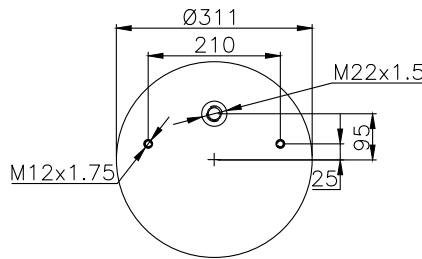

Product ID: 161069

Weight: 15,72 kg

QIP (pcs): 20

OEM Ref.

BPW

05.429.41.22.1

CROSS Ref.

Firestone
Firestone Part No
Goodyear
Goodyear Flex No
Vibracoustic
Phoenix
Blacktech
Airtech
CF Gomma

1T66F-7.0
W01-M58-8602
1R14-724
566-28-3-505
VIDK32K-X11
1DK 32 K-1
RML 75992 C
34881-01 K
1TC360-40K / 207309