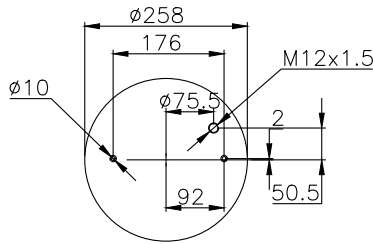

Product ID: 161281

Weight: 8,72 kg

QIP (pcs): 26

OEM Ref.

Volvo
21513833
70311683
21097433
21057936

CROSS Ref.

Contitech
Goodyear
Goodyear Flex No
Blacktech
Airtech
6620 N P02
1R12-823
566-24-3-539
RML77433 C
33833 C