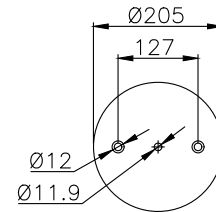

Product ID: 161260

Weight: 8,68 kg

QIP (pcs): 30

OEM Ref.

Scania
1440306
492678

CROSS Ref.

Firestone	1T15LR-4
Firestone Part No	W01-095-0481
Goodyear	1R11-831
Goodyear Flex No	566-22-3-546
Phoenix	1DF 20 A-1
Airtech	330306 C
Dunlop	01397A-AP
	01399A-AP
Granning	92507
Blacktech	RML 70306 C