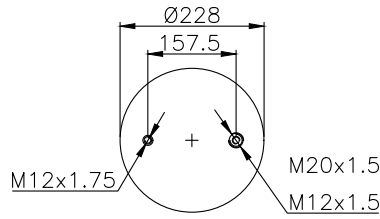

Product ID: 161041

Weight: 11,42 kg

QIP (pcs): 38

OEM Ref.

BERTOJA
Fruehauf
45402004
UJB 0207-001
UJB 0207

CROSS Ref.

Contitech
Phoenix
Firestone
Firestone Part No
Goodyear
Goodyear Flex No
Vibracoustic
Blacktech
Airtech
Granning
4156 N P09
1DK 23 K-54
1T15M-6
W01-M58-9089
1R12-706
566-24-3-502
V1DK23K-54
RML75267C9
34156-03C
15615