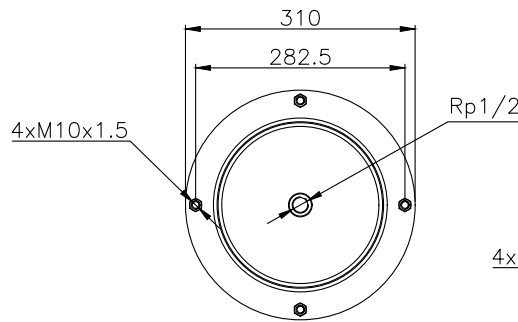

215017

Product ID: 171168

Weight: 11,95 kg

QIP (pcs): 20

OEM Ref.

CROSS Ref.

Granning 15827

Contitech
Airtech
Dunlop

FT 614-36 / 68044
3B-370 / 115111
SP 2526 (14 1/2 X 3 RE)