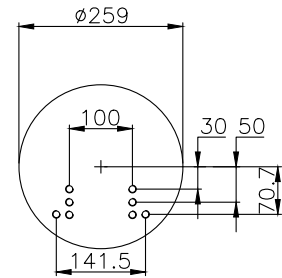

161293

210004

220087

Product ID: 161293

Weight: 15,00 kg

QIP (pcs): 22

OEM Ref.

Weweler
Schmitz
Mercedes
Schmitz