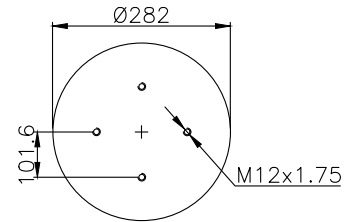

Product ID: 161186

Weight: 7,29 kg

QIP (pcs): 21

OEM Ref.

Samro 2500915
Mercedes A 946 328 04 01
Hendrickson HS 251087
Renault 5.010.557.164
R.O.R Meritor MLF7061

CROSS Ref.

Firestone 1T17B-11
Firestone Part No W01-M58-8747