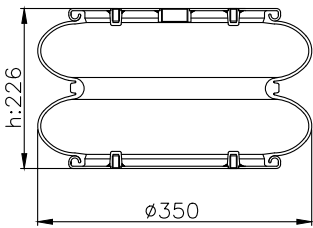

Product ID: 171080

Weight: 7,00 kg

QIP (pcs): 30

OEM Ref.

DAF 1307 058
Granning 16022
Bosch 822419045

CROSS Ref.

Contitech FD 530-22 1/1 M8
Firestone 22.5x2
Firestone Part No W01-M58-6112
Goodyear 2B14-354
Airtech 2B-355 / 113453
Weforma WBZ 600-E1