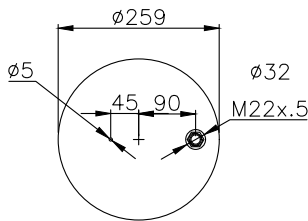

Product ID: 161409

Weight: 6,18 kg

QIP (pcs): 28

OEM Ref.

CROSS Ref.

Mercedes

A 960 320 00 57
A 960 320 70 21

Contitech

6122 N P46