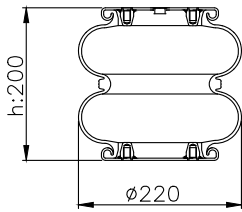

Product ID: 171024

Weight: 2,93 kg

QIP (pcs): 100

OEM Ref.

Scania

1387283

CROSS Ref.

Airtech

2B-220-3 / 113018