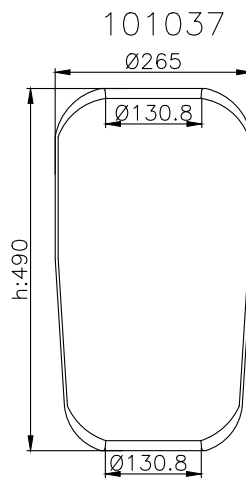

Product ID: 101069

Weight: 1,36 kg

QIP (pcs): 50

OEM Ref.

CROSS Ref.

Contitech

1417 N

Product ID: 101037