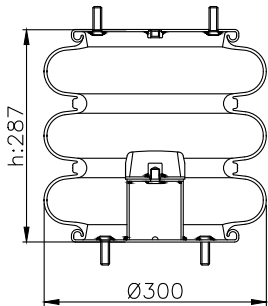

Product ID: 171066

Weight: 8,00 kg

QIP (pcs): 30

OEM Ref.

CROSS Ref.

Granning
SAF

17017
3.228.1002.01

Airtech
Gart

3B-310 HYD / 115008
T 271/S - 271.3.296