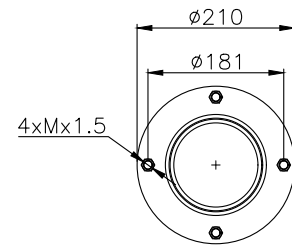

Product ID: 171121

Weight: 4,20 kg

QIP (pcs): 50

OEM Ref.

Granning 15807
Samro H 250-0021

CROSS Ref.

Contitech
Firestone
Goodyear
Airtech
Dunlop
FD 210-22 1/2 M 10
W01-R58-4058
10" * 2 SP 1538
2B-255
SP 1538 (10x2)