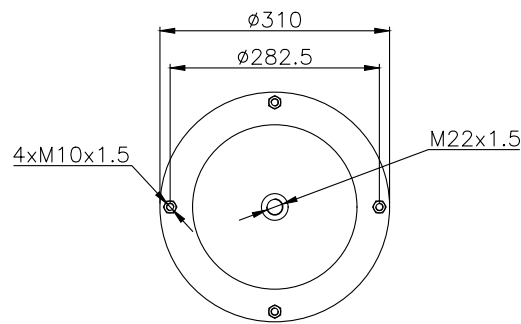

171124

215012

Product ID: 171124

Weight: 10,94 kg

QIP (pcs): 20

OEM Ref.

Granning 15827

CROSS Ref.

Contitech	FT 614-36 1/2 M10
Firestone	14x3,5
Firestone Part No	W01-R58-4065
Goodyear	10"x3 SP1539
Airtech	3B-370 / 115103
Dunlop	14 1/2 x 3 RE