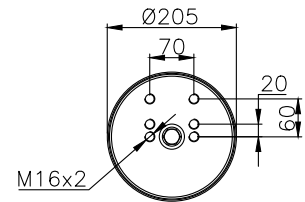

Product ID: 161292

Weight: 11,00 kg

QIP (pcs): 26

OEM Ref.

CROSS Ref.