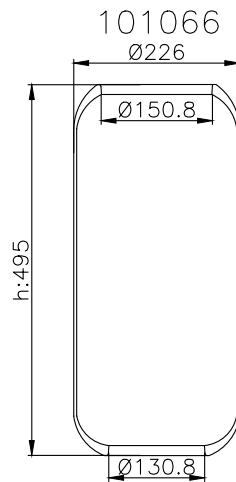

Product ID: 101066

Weight: 1,88 kg

QIP (pcs): 30

OEM Ref.

Volvo

9522709
20573305

CROSS Ref.

Airtech

36305