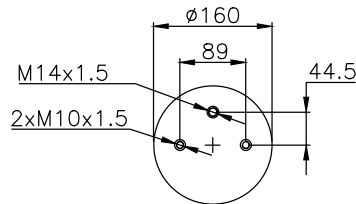

Product ID: 171112

Weight: 3,00 kg

QIP (pcs): 100

OEM Ref.

Scania 1387283
SAF 1318761

CROSS Ref.

Firestone 20-2
Firestone Part No W01 M58 6891
Airtech 2B-225 / 113038