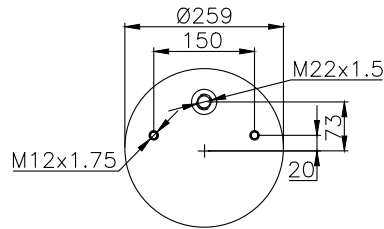

Product ID: 161354

Weight: 10,37 kg

QIP (pcs): 36

OEM Ref.

Gigant

1662-92 / 3042 B

CROSS Ref.

Contitech
Vibracoustic
Airtech

4007 N P01
V1DF21A-247104
34007 P