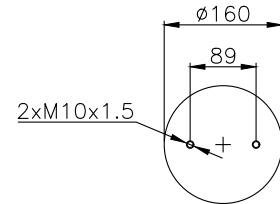

Product ID: 171170

Weight: 2,82 kg

QIP (pcs): 60

OEM Ref.

CROSS Ref.

BMC

57RS306423

Airtech

220-60 / 111152