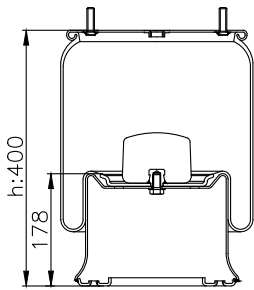

210004

220002

Product ID: 161010

Weight: 11,55 kg

QIP (pcs): 22

OEM Ref.

Schmitz 015 323
Weweler US 04028

CROSS Ref.