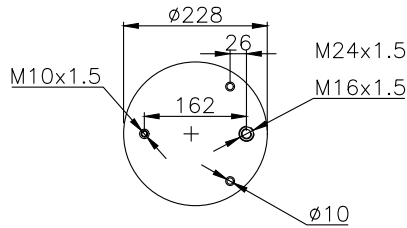

Product ID: 161459

Weight: 6,08 kg

QIP (pcs): 42

OEM Ref.

Volvo

22 058 738
21 224 746

CROSS Ref.

Contitech
Airtech

4561 N P02
34561 C