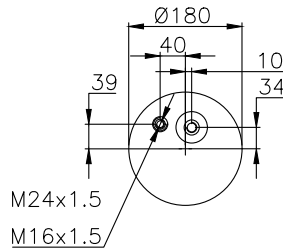

Granning

93918

161125

310504

220052

Product ID: 161192

Weight: 9,60 kg

QIP (pcs): 22