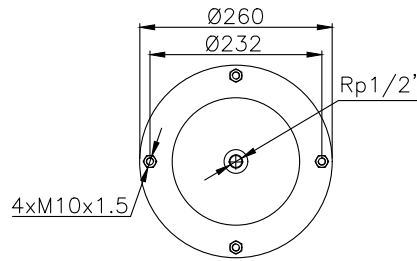

215004

215002

Product ID: 171136

Weight: 7,66 kg

QIP (pcs): 30

OEM Ref.

Granning 15816
Gigant 881204

CROSS Ref.