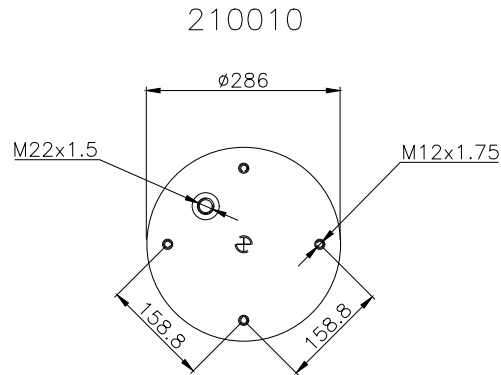

Product ID: 131170

Weight: 5,89 kg

QIP (pcs): 22

OEM Ref.

ROR 2122 2673
Weweler US 96681
S.A.F 3.229.0013.00
Hendrickson 507 782

CROSS Ref.

Contitech 912 N P02 (without piston)
Firestone 1T19L-14
Firestone Part No W01-M58-7385 (without piston)
Goodyear 1R14-758 (without piston)
Goodyear Flex No 566-28-3-510
Phoenix 1 D 28 D-2
Vibracoustic V 1 D 28 D-4
Blacktech RML 7023 C2
Airtech 3912 P