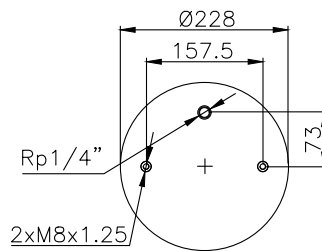

210236

Product ID: 171098

Weight: 4,96 kg

QIP (pcs): 60

OEM Ref.

CROSS Ref.

Contitech
Firestone
Firestone Part No
Airtech

FD 330-22 G 1/4 - 60031
22
W01 M58 6381
2B-301 / 113308