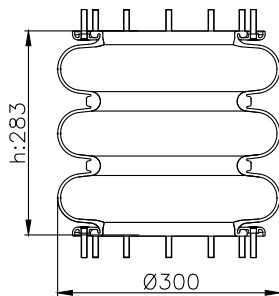

Product ID: 171116

Weight: 4,05 kg

QIP (pcs): 27

OEM Ref.

Viberti	128 118 103
Zorzi	100 6506
Bartoletti	91621322
Iveco	240/36
	42107595

CROSS Ref.

Contitech	FT 412-32 / 66338
Airtech	3B - 300HYD / 115005
Dunlop	SP 2597 - (12"x 3 RE)