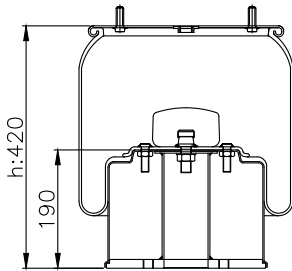

Product ID: 161302

Weight: 16,22 kg

QIP (pcs): 20

OEM Ref.

CROSS Ref.