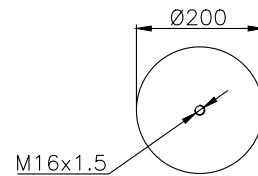

Product ID: 161062

Weight: 6,22 kg

QIP (pcs): 36

OEM Ref.

Mercedes A 942 320 28 21
A 942 320 49 21
A 942 320 01 21
R.O.R Meritor MLF7108

CROSS Ref.

Contitech 4390 N P21
4390 N P01
Firestone 1R7Z-440-290
Firestone Part No W01-M58-8514
Goodyear 9505
Goodyear Flex No 556-03-9047
Phoenix 1 KF 21-21
Blacktech RML 95401 C21
Airtech 34390-21 C
Granning 15956
CF Gomma 1VSC285 -30 / 206782
Gart 304.1.440 / C 304