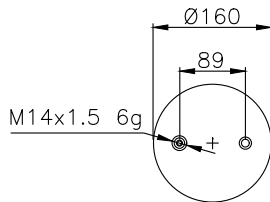

Product ID: 171177

Weight: 3,59 kg

QIP (pcs): 60

OEM Ref.

CROSS Ref.

Airtech

2B 220-07