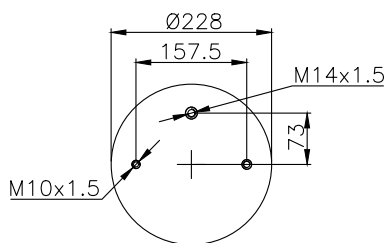

Product ID: 131023

Weight: 4,89 kg

QIP (pcs): 45

OEM Ref.

DAF

698351

CROSS Ref.

Firestone
Firestone Part No

1T15M-6
W01-358-0734