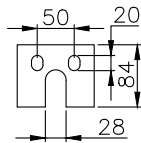

Product ID: 131109

Weight: 4,16 kg

QIP (pcs): 30

OEM Ref.

Volvo

CROSS Ref.

1076 417