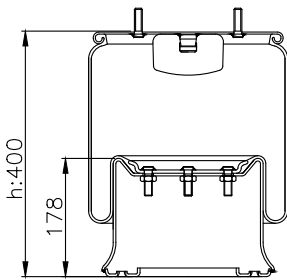

Product ID: 161206

Weight: 11,30 kg

QIP (pcs): 22

OEM Ref.

Weweler	US 04031P
	US 04029P
Schmitz	017 685
Scania	2198324

CROSS Ref.

Goodyear	1R14-784
	1R14-812
Goodyear Flex No	566-28-3-529
	566-28-3-540
Phoenix	1D 28 F-5
Vibracoustic	V1D 28 F-5
Blacktech	RML 74031 C
RML	77685C
Airtech	30285 C
Dunlop	D14B49