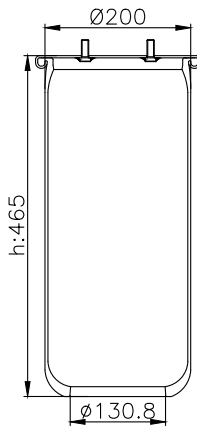

131127

210100

Product ID: 131127

Weight: 3,58 kg

QIP (pcs): 48

OEM Ref.

Daf 1276 846

CROSS Ref.

Contitech	889 M
Firestone	1T15LLR-5
Firestone Part No	W01-M58-0781
Goodyear	1R11-842
Goodyear Flex No	566-22-3-551
Blacktech	RML7990