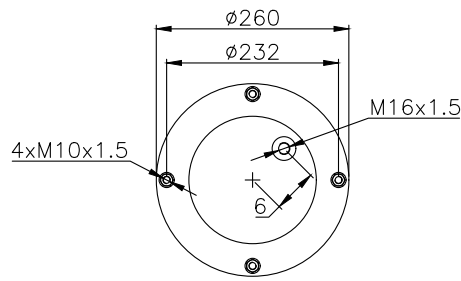

215003

Product ID: 171067

Weight: 7,05 kg

QIP (pcs): 27

OEM Ref.

Fruehauf M07824G
Lohr A06030622
ROR MLF7191

CROSS Ref.

Firestone 12 x 2E
Firestone Part No W01-R58-4038
Goodyear 2B12-2450
Goodyear Flex No 578-92-3-2450
Airtech 2B-350 / 113330
Dunlop SP 2782 NB