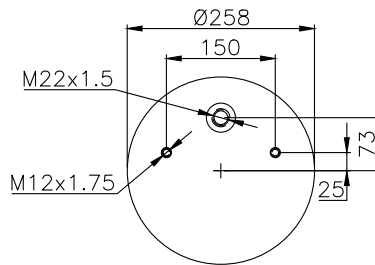

210006

Product ID: 131013

Weight: 4,30 kg

QIP (pcs): 44

OEM Ref.

BPW	05.429.40.91.0
	05.429.43.21.0
Schmitz	013 769
Scania	2406164

CROSS Ref.

Contitech	940 MB
Firestone	1T17D-4.3
Firestone Part No	W01-M58-8613
Goodyear	1R11-703
Goodyear Flex No	566-22-3-501
Phoenix	1 DK 21 K
Vibracoustic	V1 DK 21 K
Blacktech	RML7051
Airtech	3940 P
Dunlop	D11U31
CF Gomma	1TV300-30
	205536
Gart	C293A
	293.0.411