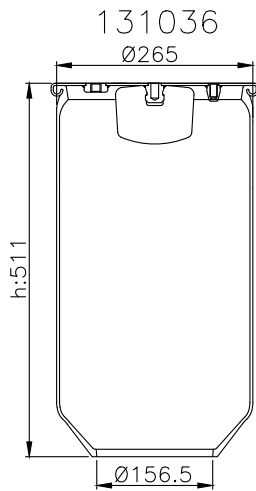

Product ID: 131036

Weight: 5,23 kg

QIP (pcs): 24

OEM Ref.

Scania
255293
255295
298569
325748
1107674
1314906

CROSS Ref.

Contitech
Firestone
Firestone
Goodyear

Goodyear Flex No
Blacktech
Airtech
Dunlop
CF Gomma
Gart

4813 N P07 (without piston)
1T19L-11
W01-M58-7358
1R14-727
1R14-838
566-28-3-547
RML 75924 C
34813 P
D13B10
1T19E-2BR
D287 / 287.4.520