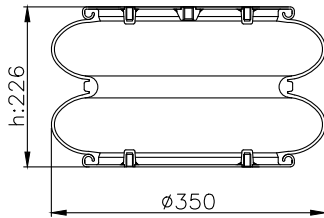

Product ID: 171134

Weight: 7,00 kg

QIP (pcs): 30

OEM Ref.

Bosch 822419065
Festo EB-385-230
Weforma WBZ 600-E2

CROSS Ref.

Contitech FD 530-22 61362
Firestone 22.5x2
Airtech 2B-355 / 11346