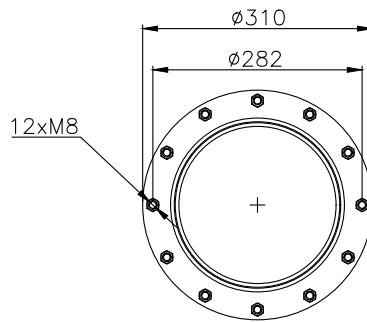

171175

215027

Product ID: 171175

Weight: 5,44 kg

QIP (pcs): 24

OEM Ref.

Cardi 580553800
Viberti 128118102

CROSS Ref.

Contitech
Airtech
Dunlop
FD 614-26 / 66013
2B - 370/HYD / 113361
SP 2599