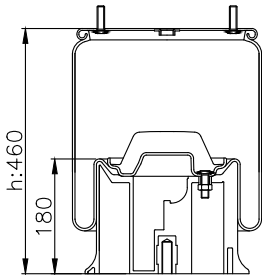

Product ID: 161282

Weight: 9,50 kg

QIP (pcs): 22

OEM Ref.

S.A.F
3.229.0028.00
3.229.0041.00
3.229.0031.00
2923VK
2924V
Scania
1873863
1723276

CROSS Ref.

Firestone
Firestone Part No
Goodyear
Goodyear Flex No
Phoenix
Blacktech
Airtech
Dunlop
CF Gomma
1T19FB-11
W01-M58-5541
1R14-815
566-28-3-529
1D 28 B-11
RML 72923CP
32924 CPP
D14B43
1T19E-2
206890