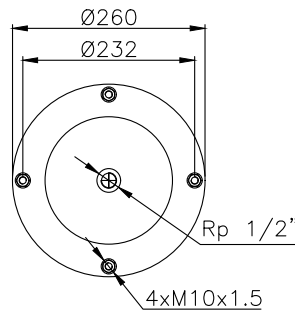

171053

215004

Product ID: 171053

Weight: 6,52 kg

QIP (pcs): 36

OEM Ref.

Weweler	USN 410011KD
	USN 510011KD
Renault	S45-S53
Granning	15813
Gigant	881202

CROSS Ref.

Contitech	FD 412-18 1/2 M10
Firestone	12 x 2
Firestone Part No	W01 R58 4061
Goodyear	2B12-2452
Goodyear Flex No	578-92-3-2452
Blacktech	2C 30 F01
Airtech	2B-300 / 113300
Dunlop	SP 1541 NB
Norgren	M/31122
Weforma	WBZ-G 550