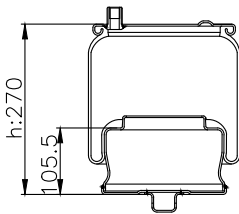

Product ID: 161280

Weight: 5,81 kg

QIP (pcs): 22

OEM Ref.

Volvo

20712428

CROSS Ref.

Airtech

32428 C