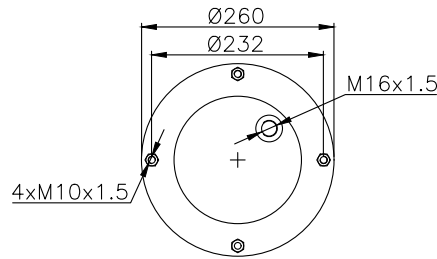

Product ID: 171137

Weight: 7,82 kg

QIP (pcs): 30

OEM Ref.

Lohr	A06030606
Samro	H2500011
Grannig	15897
Benalu	M 002297
Fruehauf	M002297
Scania	H 250-0011
SMB	M 002 297

CROSS Ref.

Contitech	FT 412-32 / 66338
Firestone Part No	W01R58 4037
Goodyear	3B12-2455
Goodyear Flex No	578-93-3-2451
Airtech	3B-300 / 115004
Dunlop	SP 2666 NB (12x3)