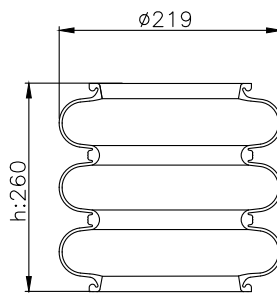

171092

Product ID: 171092

Weight: 3,00 kg

QIP (pcs): 30

OEM Ref.

CROSS Ref.

Randon

212100072

Airtech

3B-310 / 116008