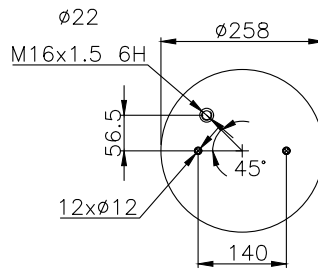

Product ID: 161313

Weight: 8,60 kg

QIP (pcs): 36

OEM Ref.

Scania 1726238

CROSS Ref.

Contitech	6708 N P02
Goodyear	1R12-813
Goodyear Flex No	566-24-3-530
Phoenix	1 DF 23 A-2
Blacktech	RML 76238 C
Airtech	331238 C
Gart	278.2.330/1 D278/N