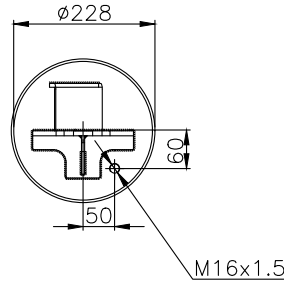

Product ID: 161352

Weight: 5,84 kg

QIP (pcs): 27

OEM Ref.

Iveco

41270465

CROSS Ref.

Firestone
Firestone Part No
CF Gomma
Blacktech
Gart

1T 15 LNR 4.5
W01 M58 8661
1TS 270-23 /206684
RML 70465 CP
2901.392 / D 290 BR