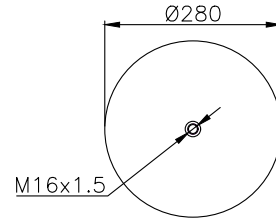

Product ID: 161079

Weight: 7,40 kg

QIP (pcs): 28

OEM Ref.

Mercedes
A 942 320 32 21
A 974 320 02 17
A 942 320 32 21
A 974 320 04 17

CROSS Ref.

Contitech
4757 N P29
4757 N P09
4757 N P02
Firestone
1R7Z-460-305-B
Firestone Part No
W01-M58-8522
Goodyear
9520 / D13T02
Goodyear Flex No
556-03-9079
Phoenix
1 KF 24-29
Vibracoustic
V 1 KF 24-2-232
Blacktech
RML 95868 C29
Airtech
34757-29 C
CF Gomma
1VSC300-26 / 206786
Gart
C299/A - 299.1460