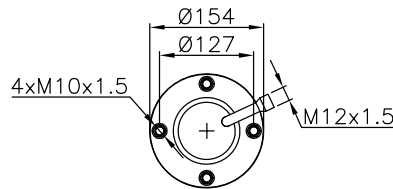

171214

215039

215033

Product ID: 171214

Weight: 3,08 kg

QIP (pcs): 140

OEM Ref.

SAE-SMB

CROSS Ref.

9377-006