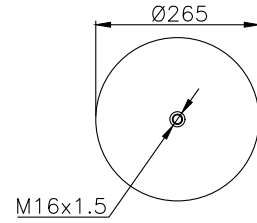

Granning

93918

161125

310504

220052

Product ID: 161192

Weight: 9,60 kg

QIP (pcs): 22