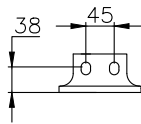

Product ID: 131287

Weight: 4,18 kg

QIP (pcs): 54

OEM Ref.

Iveco

41270462

CROSS Ref.

Firestone
Firestone Part No
Airtech

1T 15 LNR 4.5
W01 M58 8663 (without piston)
36686 P