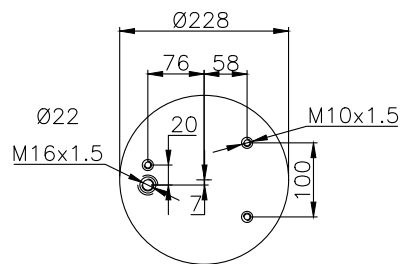

210071

Product ID: 131322

Weight: 3,06 kg

QIP (pcs): 54

OEM Ref.

CROSS Ref.

Contitech

1889 N P02 (without piston)