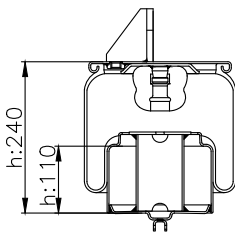

161088

210063

220028

Product ID: 161088

Weight: 9,24 kg

QIP (pcs): 30

OEM Ref.

CROSS Ref.