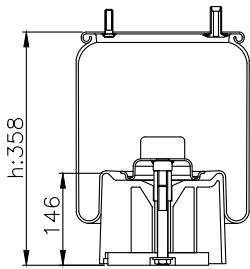

190504

Product ID: 161224

Weight: 8,52 kg

QIP (pcs): 26

OEM Ref.

R.O.R Meritor
BPW

MLF7174
05.429.43.24.0 (30 K)

CROSS Ref.