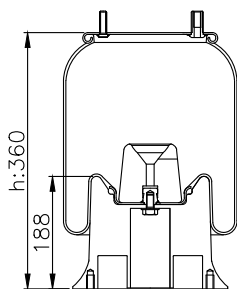

Product ID: 161357

Weight: 9,71 kg

QIP (pcs): 26

OEM Ref.

Fruehauf	UJA 0894-001
ROR	2121 5762
	2121 5891
	2122 6039

CROSS Ref.

Contitech	4159 N P14
Firestone	1T15M9
Firestone Part No	W01-M58-7548
Goodyear	1R12-701
Phoenix	1DK23L27
Airtech	34159-04 KALU
Gart	D278H