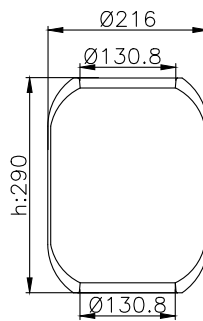

101034

Product ID: 101034

Weight: 1,20 kg

QIP (pcs): 60

OEM Ref.

Iveco	6144040
	8160165
	6144040
Pegaso	199563
Breda Menarini	S5001051
Scania	4890 001

CROSS Ref.

Contitech	943 N
Firestone	1R1A260-285
Firestone Part No	W01-095-0189
Goodyear	9001 / D11S05
Blacktech	RL9054
Airtech	3943
Granning	15696
CF Gomma	1S285-18
	88809
Gart	276.0.260/D276/D