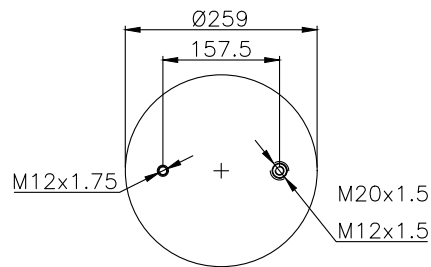

Product ID: 131356

Weight: 4,96 kg

QIP (pcs): 45

OEM Ref.

CROSS Ref.

Vibracoustic
Airtech

VIDK27-B2
30722 P