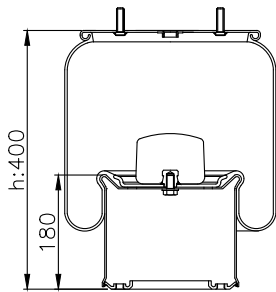

161523

210035

210180

Product ID: 161523

Weight: 11,04 kg

QIP (pcs): 22

OEM Ref.

CROSS Ref.