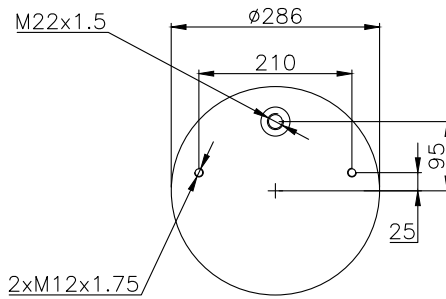

210004

Product ID: 131254

Weight: 7,71 kg

QIP (pcs): 24

OEM Ref.

Mercedes
Weweler

A 946 328 15 01
US 04030P
US 04030G

CROSS Ref.

Airtech

30283 P