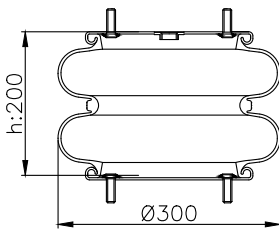

Product ID: 171001

Weight: 5,69 kg

QIP (pcs): 40

OEM Ref.

CROSS Ref.

-

Firestone

22