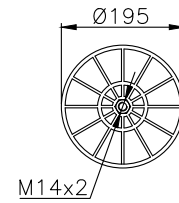

210297

220579

Product ID: 161368

Weight: 6,20 kg

QIP (pcs): 30

OEM Ref.

CROSS Ref.

Iveco