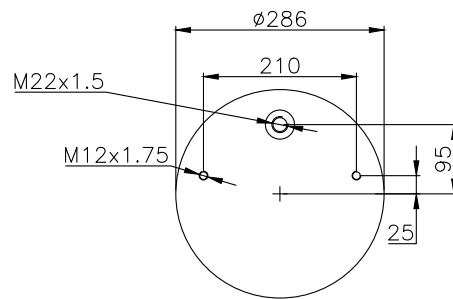

210004

310001