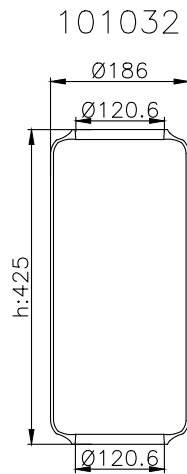

101032

Product ID: 100032

Weight: 1,30 kg

QIP (pcs): 50

OEM Ref.

Volvo	3 116 354
	AAU 2542
Dennis	611 896/12
Leyland	3 116 354
	AAU 2542

CROSS Ref.

Contitech	927 N
Firestone1	R1J415-285
Firestone Part No	W01-095-0244
Goodyear	8037
Phoenix	2 E 18 B
Blacktech	RL9038
Airtech	3927
Dunlop	PNP 30008 01 00
Granning	15637
Vibracoustic	V2E18B