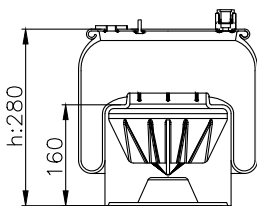

6122 N P46

161410

210328

220583

Product ID: 161410

Weight: 6,18 kg

QIP (pcs): 28

OEM Ref.