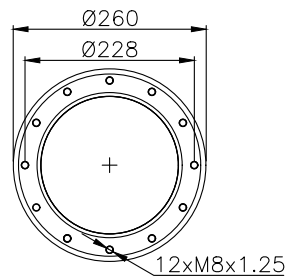

Product ID: 171116

Weight: 4,05 kg

QIP (pcs): 27

OEM Ref.

Viberti	128 118 103
Zorzi	100 6506
Bartoletti	91621322
Iveco	240/36
	42107595

CROSS Ref.

Contitech	FT 412-32 / 66338
Airtech	3B - 300HYD / 115005
Dunlop	SP 2597 - (12"x 3 RE)