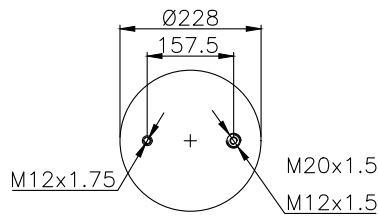

Product ID: 161055

Weight: 7,63 kg

QIP (pcs): 28

OEM Ref.

Fruehauf
R.O.R Meritor

UJA 0894-001
2121 5891

CROSS Ref.

Contitech

Firestone
Firestone Part No

Goodyear
Phoenix
Airtech
CF Gomma
Dunlop

4159 N P14
4159 N P06
1T15M-9
W01-M58-7548
W01-358-8853
1R12-760
1DK 21B-4
34159-10 CPP
1T323-40 / 204124
PNP311370000