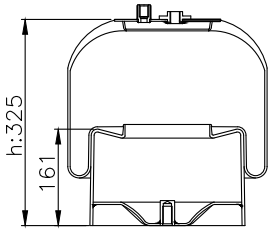

Granning

93918

161125

310504

220052

Product ID: 161192

Weight: 9,60 kg

QIP (pcs): 22