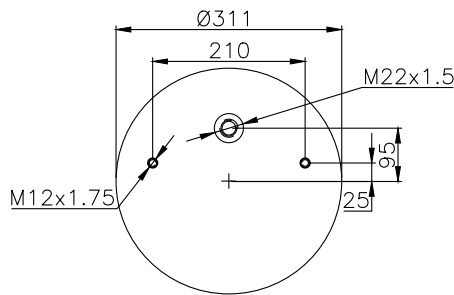

210005

310027