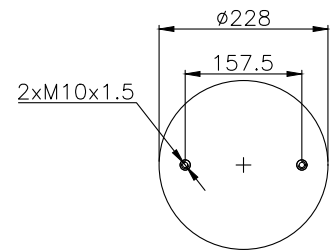

Product ID: 171109

Weight: 5,22 kg

QIP (pcs): 40

OEM Ref.

Kassbohrer 4.731.006.000
Terberg T21060123
Wiljhuizen 33.86

CROSS Ref.

Phoenix 2B 22 RA
Vibracoustic V2B22RA
CF Gomma T22