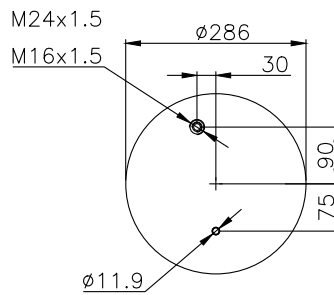

210130

Product ID: 161210

Weight: 13,67 kg

QIP (pcs): 22

OEM Ref.

Renault V.I	5.010.557.355
	7.422.025.556
Volvo	20 722 412
	22 025 568

CROSS Ref.

Contitech	4912 N P13
Firestone	1T19LL-14
Firestone Part No	W01-M58-5521
Goodyear	1R13-753
Goodyear Flex No	566-26-3-502
Phoenix	1 DK 28 F-5
Blacktech	RML75023C13
Airtech	34912-01C
Gart	2871.602
	D287/C