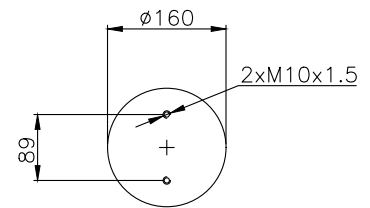

171007

210009

210040

Product ID: 171007

Weight: 2,90 kg

QIP (pcs): 120

OEM Ref.

CROSS Ref.

-

Phoenix
Airtech

2B 12R-8
42B-220 / 113549