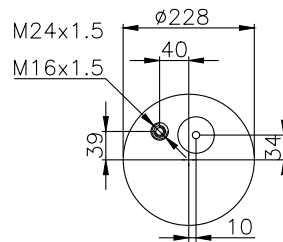

310504

Product ID: 131338

Weight: 3,31 kg

QIP (pcs): 33

OEM Ref.

Mercedes
A 942 320 27 21
A 942 320 73 21
A 942 320 19 21

CROSS Ref.

Contitech
4187 N6