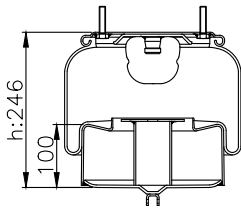

Product ID: 161152

Weight: 7,75 kg

QIP (pcs): 36

OEM Ref.

Volvo
20 452 144
21 811 323
20 554 762

CROSS Ref.

Contitech
Blacktech
Airtech
Granning
6613 N P01
RML 74762 C
36762 C
93924