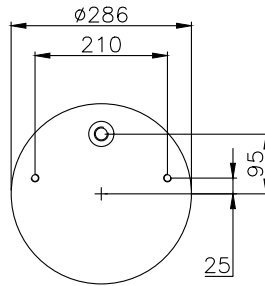

161293

210004

220087

Product ID: 161293

Weight: 15,00 kg

QIP (pcs): 22

OEM Ref.

Weweler
Schmitz
Mercedes
Schmitz