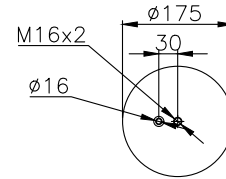

161226

210141

220544

Product ID: 161226

Weight: 5,18 kg

QIP (pcs): 30

OEM Ref.

Scania
1434930
1932592