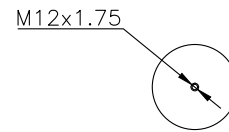

Product ID: 131132

Weight: 4,84 kg

QIP (pcs): 38

OEM Ref.

CROSS Ref.

Firestone
Firestone Part No
Goodyear
Phoenix
Vibracoustic

1T15MPW-9
W01-M58-6257
2R12-748 / D12U23
1 DK 20 B-1 NP
VIDK20B-1 NP