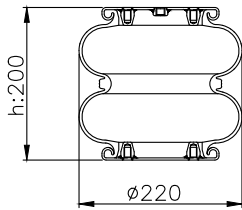

Product ID: 171009

Weight: 2,91 kg

QIP (pcs): 120

OEM Ref.

SAF

45.980.0541.92

CROSS Ref.

Contitech
Airtech

FD 200-19
2B-220-3