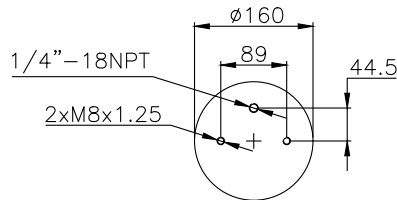

Product ID: 171041

Weight: 3,60 kg

QIP (pcs): 100

OEM Ref.

Granning 15670
ROR 21221356
Weweler US 07394

CROSS Ref.

Firestone Part No 20-2 T3 095.0256
Goodyear Flex No 556 2 2 8656
Airtech 2B-225 / 113473