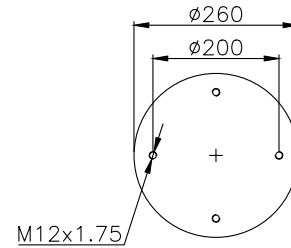

Product ID: 161233

Weight: 12,70 kg

QIP (pcs): 22

OEM Ref.

Terberg	21071483
Weweler	US06364FS
DAF	0388491
Tridac	310472
MAZ	543268-02
	54327
	544008
	544020-030
	54421

CROSS Ref.

Firestone	1T19L-11
Firestone Part No	W01M58 6344
Vibracoustic	V1D 28 C-126