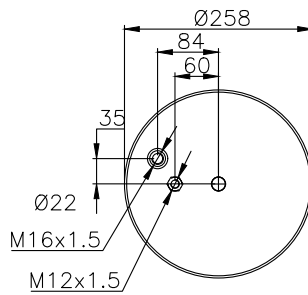

131286

210027

Product ID: 131286

Weight: 4,95 kg

QIP (pcs): 42

OEM Ref.

M.A.N
81436016068
81436010155

CROSS Ref.

Contitech 4705 N1 P01
Goodyear 1R12-831
Goodyear Flex No 566-24-3-543
Blacktech RML75816-1
Airtech 34705 P
Gart C302/B- 302.0.521