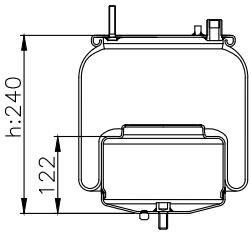

Product ID: 161372

Weight: 5,94 kg

QIP (pcs): 36

OEM Ref.

Volvo

22 058 739
21 224 747

CROSS Ref.

Contitech

4562 N P03