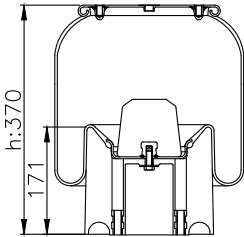

Product ID: 161042

Weight: 7,02 kg

QIP (pcs): 28

OEM Ref.

-

CROSS Ref.

Firestone

1T15M-6