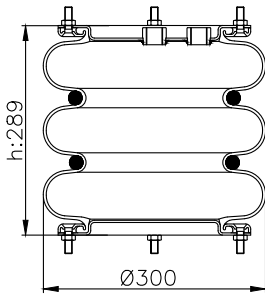

171050

Product ID: 171050

Weight: 8,55 kg

QIP (pcs): 30

OEM Ref.

CROSS Ref.