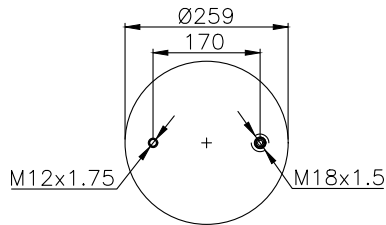

Product ID: 161097

Weight: 11,95 kg

QIP (pcs): 26

OEM Ref.

BPW

05.429.43.25.0 (30)

CROSS Ref.

Contitech
Goodyear
Goodyear Flex No
Blacktech
Airtech
Granning

4941 N P02
1R11-802
566-22-3-500
RML75052
34941 C
16242