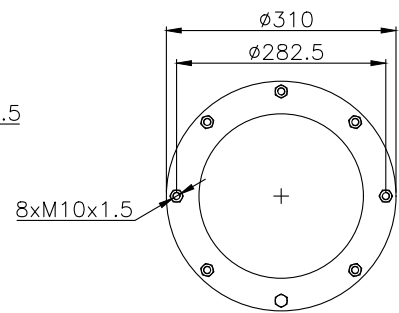

215020

Product ID: 171097

Weight: 10,62 kg

QIP (pcs): 30

OEM Ref.

CROSS Ref.

Airtech
Dunlop

2B - 400-HYD / 113401
16 x 2 RE