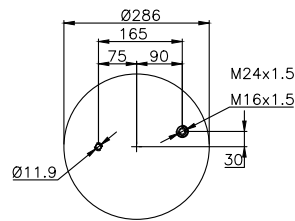

210130

Product ID: 131098

Weight: 6,94 kg

QIP (pcs): 27

OEM Ref.

Renault V.I
5.010.600.328
7.421.978.494
Volvo
20 726 768
21 978 504

CROSS Ref.

Contitech
Firestone
Firestone Part No
Blacktech
Airtech
Gart
4912 N P13 (without piston)
1T19LL-14
W01-M58-5520 (without piston)
RML75023C13
34912-10 P
D287/C - 2871.602