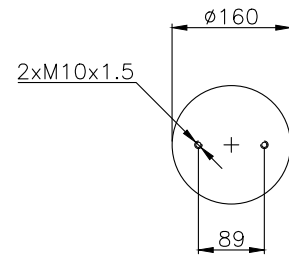

Product ID: 171008

Weight: 3,33 kg

QIP (pcs): 60

OEM Ref.

Hendrickson

HS507907/P

CROSS Ref.

Phoenix
Airtech

SP 2B 12R-12
2B-215 / 113015