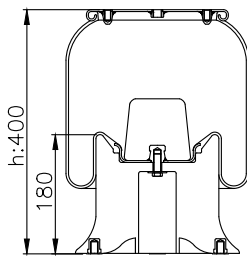

Product ID: 161193

Weight: 7,52 kg

QIP (pcs): 26

OEM Ref.

Scania
1314905
255294
1865753

CROSS Ref.

Contitech
Firestone
Firestone Part No
6706 N P01
1T15M-9
W01-M58-7308
W01-358-9104
Goodyear
Goodyear Flex No
Phoenix
Vibracoustic
Blacktech
Airtech
Dunlop
1R12-713
566-24-3-501
1DK 23-L - 7308
V1DK 23 L-42
RML77308CP
34159-SI K-ALU
D12B31