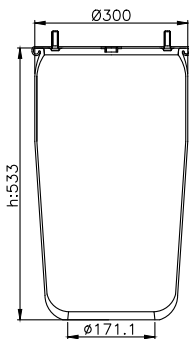

Product ID: 131100

Weight: 5,25 kg

QIP (pcs): 20

OEM Ref.

Gigant 246149
3653

CROSS Ref.

Contitech	725 N P01 (without piston)
Firestone	1T66F-10.8
Firestone Part No	W01-M58-8969
Goodyear	1R14-704
Goodyear Flex No	566-28-3-502
Phoenix	1DF 32
Vibracoustic	V1DF32-246149
Airtech	3725 P
Taurus	UR 836-11
Dunlop	D14U38
CF Gomma	1TCS360-45 / 202964
Gart	C292/S - 292.0.533