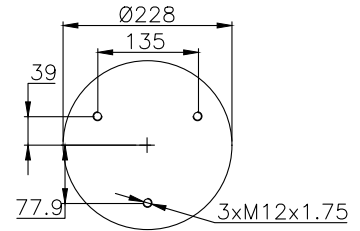

Product ID: 171066

Weight: 8,00 kg

QIP (pcs): 30

OEM Ref.

CROSS Ref.

Granning
SAF

17017
3.228.1002.01

Airtech
Gart

3B-310 HYD / 115008
T 271/S - 271.3.296