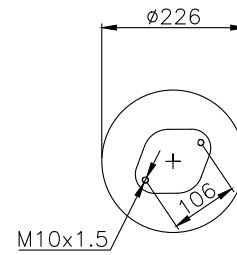

Product ID: 161281

Weight: 8,72 kg

QIP (pcs): 26

OEM Ref.

Volvo
21513833
70311683
21097433
21057936

CROSS Ref.

Contitech
Goodyear
Goodyear Flex No
Blacktech
Airtech
6620 N P02
1R12-823
566-24-3-539
RML77433 C
33833 C