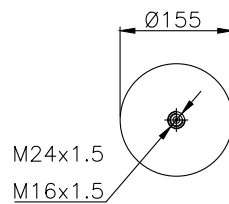

310502

Product ID: 131077

Weight: 2,02 kg

QIP (pcs): 54

OEM Ref.

Mercedes

A629320025

CROSS Ref.

Contitech

Vibracoustic
Blacktech
Airtech

4644 N P22
4644 N P02 (without piston)
V1KE22-1
RML95755C22
34644 P