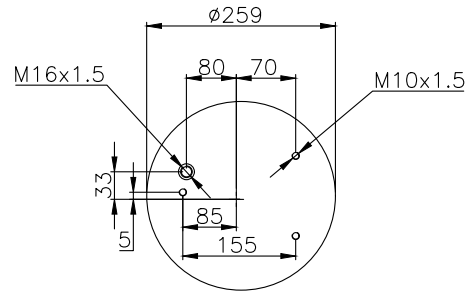

Product ID: 131009

Weight: 3,70 kg

QIP (pcs): 54

OEM Ref.

Daf 0 067 504
VDL Bus 0 067 504

CROSS Ref.

Contitech 836 M
Firestone 1T17AR-4.5
Firestone Part No W01-D08-0776
W01 - M58-0776
Goodyear 1R12-700
Goodyear Flex No 566-24-3-500
Vibracoustic V1DF25-1
Phoenix 1D 25-1 NP
Blacktech RML7947
Airtech 3836 P