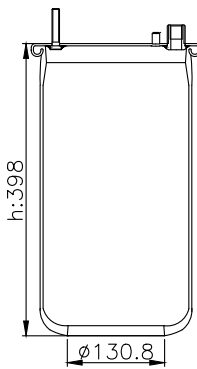

Product ID: 131372

Weight: 2,98 kg

QIP (pcs): 50

OEM Ref.

Volvo

22 056 630
21 224 750

CROSS Ref.

Contitech
Airtech

4571 N P 02 (without piston)
34571 C (without piston)