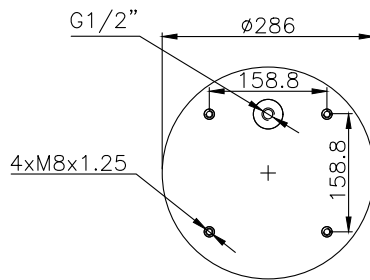

210228

Product ID: 171081

Weight: 7,00 kg

QIP (pcs): 30

OEM Ref.

CROSS Ref.

Firestone
Airtech

22.5x2
2B-355 / 113455