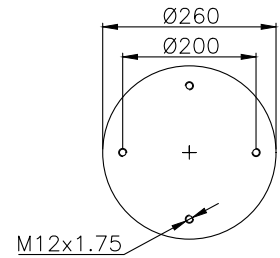

Product ID: 161225

Weight: 6,80 kg

QIP (pcs): 26

OEM Ref.

Scania

1123386

CROSS Ref.

Firestone
Firestone Part No
Goodyear

1T15M-6
W01-M58-7295
1R12-358