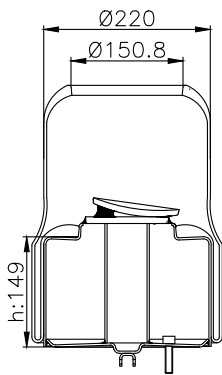

CROSS Ref.

Airtech

36305

101061

220100

Product ID: 101061

Weight: 8,52 kg

QIP (pcs): 30