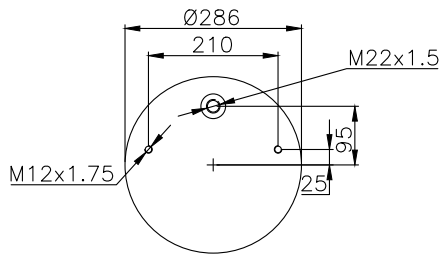

210004

Product ID: 161093

Weight: 10,56 kg

QIP (pcs): 22

OEM Ref.

S.A.F
3.229.2227.00
3.229.2127.00
3.229.0027.00
2918V
Scania
1723275

CROSS Ref.

Contitech
Firestone
Firestone Part No
Goodyear
Goodyear Flex No
Phoenix
Vibracoustic
Blacktech
Airtech
CF Gomma
4810 N P05
1T19L-7
W01-M58-6338
1R14-730
566-28-3-548
1 D 28 A-10
V1D28A-10
RML75921C5
32918 P
1T19E-2