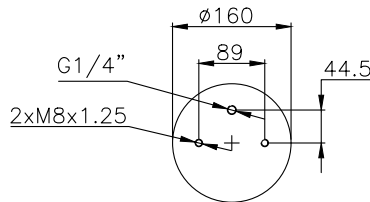

171012

210108

210109

Product ID: 171012

Weight: 2,93 kg

QIP (pcs): 100

OEM Ref.

ROR-Meritor	21221356
Weweler	US 0739 4F
Schmitz	16808
Granning	15670