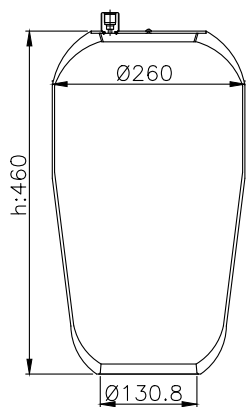

Product ID: 131043

Weight: 2,60 kg

QIP (pcs): 60

OEM Ref.

Mercedes
A 974 328 00 01
A 974 328 01 01

CROSS Ref.

Contitech 4757 N2
Phoenix 1 KF 24-2 NP
Firestone 1R7Z-60-305-B
Firestone Part No W01-M58-0910
Goodyear 9518 / D13U43
Goodyear Flex No 556-03-9079
Blacktech RML95868-2
Airtech 34757-02 P
Gart C299/A - 299.0.460