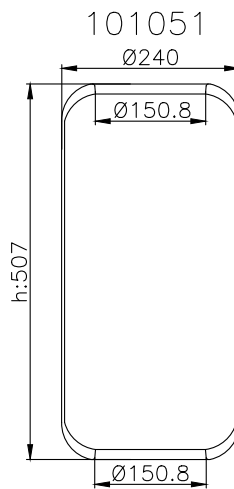

Product ID: 101051

Weight: 2,30 kg

QIP (pcs): 30

OEM Ref.

Iveco 41022620

CROSS Ref.

Airtech 336323
CF Gomma 1S323-36
203833
Gart D298 / B
298.0.515