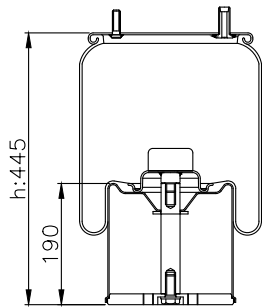

Product ID: 161097

Weight: 11,95 kg

QIP (pcs): 26

OEM Ref.

BPW

05.429.43.25.0 (30)

CROSS Ref.

Contitech
Goodyear
Goodyear Flex No
Blacktech
Airtech
Granning

4941 N P02
1R11-802
566-22-3-500
RML75052
34941 C
16242