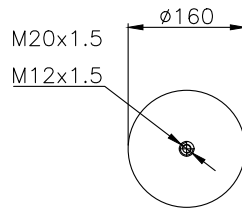

Product ID: 171008

Weight: 3,33 kg

QIP (pcs): 60

OEM Ref.

Hendrickson

HS507907/P

CROSS Ref.

Phoenix
Airtech

SP 2B 12R-12
2B-215 / 113015