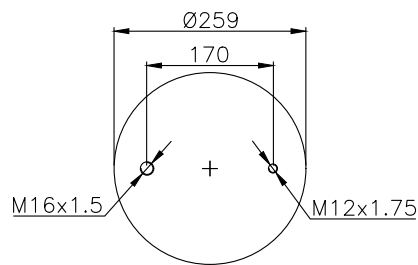

131063

210059

310022

Product ID: 131063

Weight: 5,18 kg

QIP (pcs): 38

OEM Ref.

BPW 05.429.41.56.0 (30 K)