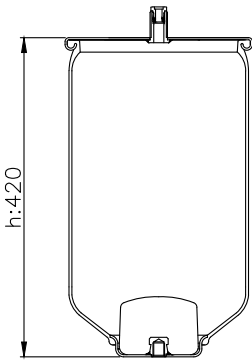

Product ID: 131311

Weight: 5,96 kg

QIP (pcs): 36

OEM Ref.

Mercedes	A 942 320 59 21
Hendrickson	HS 508263
Daimler	A9423205921
Evobus	A9423205921

CROSS Ref.

Goodyear	1R11-847 (without piston)
Goodyear Flex No	566-22-3-525