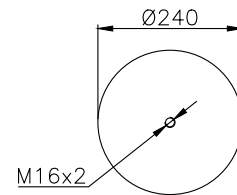

Product ID: 161032

Weight: 7,18 kg

QIP (pcs): 28

OEM Ref.

S.A.F 3.229.0033.00
Scania 1723281

CROSS Ref.

Contitech 4022 N P05
Firestone 1T17BS-6
Firestone Part No W01-M58-8612
Goodyear 1R11-781
Goodyear Flex No 566-22-3-526
Phoenix 1 DK 22 E-11
Vibracoustic V 1 DK 22 E-10
Blacktech RML 75133 CP5
Airtech 32619 CPP
Granning 16098
CF Gomma 1T300-37 / 206585
Gart 278.1.455 / D278/S