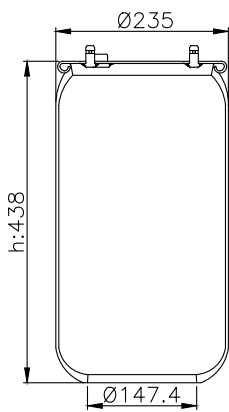

131347

210042

Product ID: 131347

Weight: 2,85 kg

QIP (pcs): 45

OEM Ref.

Scania	1440305
	492680
	1440859
R.O.R Meritor	MLF7143

CROSS Ref.

Firestone	1T15LR-4
Firestone Part No	W01-095-0481
Goodyear	1R11-830
Goodyear Flex No	566-22-3-545
Phoenix	1DF 20 A-2
Vibracoustic	V1DF 20 C-2
Blacktech	RML 70305 C
Airtech	330305 C