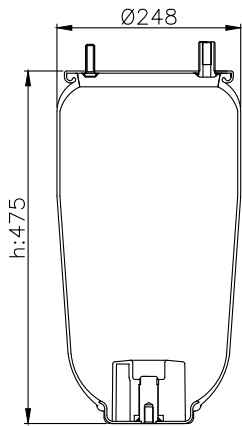

131061

210070

310010

Product ID: 131061

Weight: 4,89 kg

QIP (pcs): 39

OEM Ref.

CROSS Ref.

Airtech
CF Gomma

39002-A3 P
1T 300-30