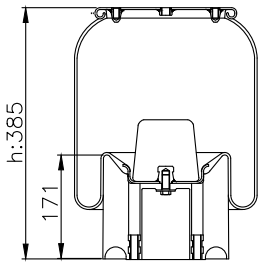

Product ID: 161178

Weight: 6,99 kg

QIP (pcs): 28

OEM Ref.

-

CROSS Ref.

Firestone

1T15M-9