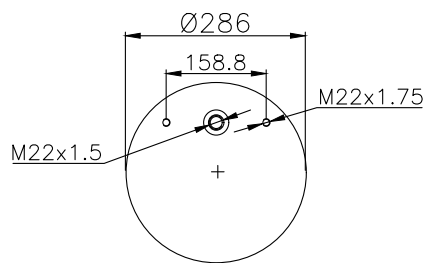

210110

Product ID: 161151

Weight: 16,20 kg

QIP (pcs): 26

OEM Ref.

Lecitrailer SN 21502

CROSS Ref.

Firestone	1T19L-11
Firestone Part No	W01-M58-7502
Goodyear	1R14-709
Phoenix	1D 28 B-4
Vibracoustic	V1D 28 B-4
Gart	287.4.512
	D287/A