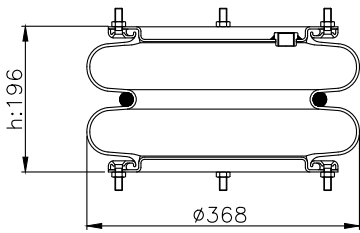

171160

215015

215013

Product ID: 171160

Weight: 9,06 kg

QIP (pcs): 30

OEM Ref.

Granning
Fruehauf

15882
J40 108 M08 A05

CROSS Ref.

Contitech
Firestone
Airtech
Dunlop

FD 614-26 / 66013
14.5x2
2B-370 / 113359
SP 1998