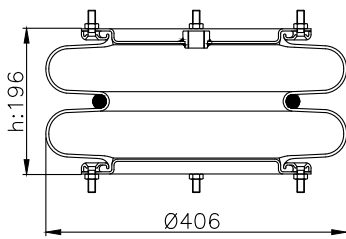

171089

Product ID: 171089

Weight: 9,38 kg

QIP (pcs): 25

OEM Ref.

Granning 17017
SAF 3.228.1002.01

CROSS Ref.

Airtech 2B - 400 / 113403
Dunlop 16" x 2