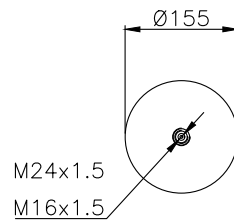

310502

Product ID: 131035

Weight: 3,19 kg

QIP (pcs): 26

OEM Ref.

Mercedes
A 946 320 03 21
A 946 320 37 21

CROSS Ref.

Contitech
Goodyear
Goodyear Flex No
Blacktech
Airtech
4737 N P21 (without piston)
9523
556-03-9075
RML95848C21
34737-01P