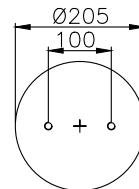

Product ID: 161046

Weight: 7,08 kg

QIP (pcs): 38

OEM Ref.

Mercedes A 946 328 14 01
Weweler US 07364
Jost JAS 30 105 014 01
30 105 014 01
R.O.R Meritor 2122 1307

CROSS Ref.

Contitech 4157 N P14
Firestone 1T15MPW-7
Firestone Part No W01-M58-6297
Goodyear 1R11-111
Goodyear Flex No 566-22-3-521
Phoenix 1 DK 21A-4
Blacktech RML 75268 CP4
Airtech 34157-04 CPP
Dunlop 00980A-AP
CF Gomma 207463
1T300-40
Gart C294/D / 294.2.454