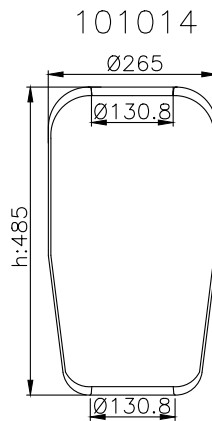

Product ID: 101014

Weight: 1,97 kg

QIP (pcs): 22

OEM Ref.

Mercedes	A 393 328 01 01
Breda Menarini	178 739
Chereau	VSR U5 00211F
Iveco	4456111
Pegaso	4746740

CROSS Ref.

Contitech	737 N
Firestone	1R2A480-330
Firestone Part No	W01-095-0211
Goodyear	9075 / D13S06
Phoenix	1F 26
Vibracoustic	V1F26
Blacktech	RL9848
Airtech	3737
Granning	16017