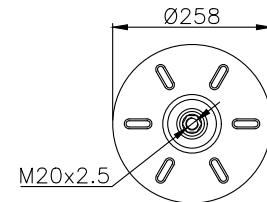

Product ID: 161474

Weight: 18,66 kg

QIP (pcs): 15

OEM Ref.

Gigant 166228
3671

CROSS Ref.

Contitech 752 N P02
Airtech 3752-02 C
Blacktech RML 7863 C