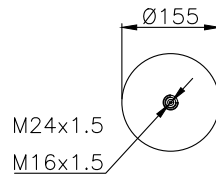

Product ID: 161167

Weight: 8,20 kg

QIP (pcs): 25

OEM Ref.

Mercedes A 946 320 03 21
A 946 320 37 21
R.O.R. Meritor MLF7165

CROSS Ref.

Contitech 4737 N P21
Goodyear 9523
Goodyear Flex No 556-03-9075
Blacktech RML95848C21
Airtech 34737-01C
Dunlop D13T04