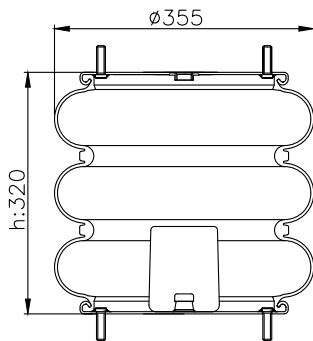

201336

Product ID: 171224

Weight: 6,60 kg

QIP (pcs): 48

OEM Ref.

CROSS Ref.

171104

210035