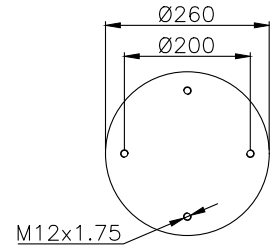

Product ID: 161036

Weight: 9,08 kg

QIP (pcs): 28

OEM Ref.

Fruehauf	M001472
Neway	905.57.075
Weweler	21515761
R.O.R Meritor	2121 5761

CROSS Ref.

Contitech	4156 N P07
Firestone	1T15M-6
Firestone Part No	W01-358-9361
Goodyear	1R12-719
Goodyear Flex No	566-24-3-502
Phoenix	1 DK 23 K-28
Vibracoustic	V1DK23K-28
Blacktech	RML 75267 C7
Airtech	34156-01 C