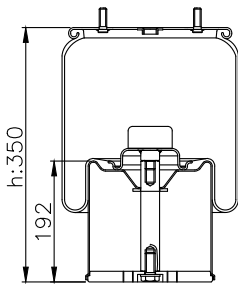

161292

Product ID: 161292

Weight: 11,00 kg

QIP (pcs): 26

OEM Ref.

CROSS Ref.