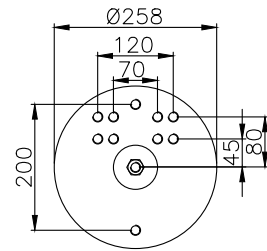

190019

Product ID: 161003

Weight: 16,22 kg

QIP (pcs): 18

OEM Ref.

CROSS Ref.

-

Airtech

32725C