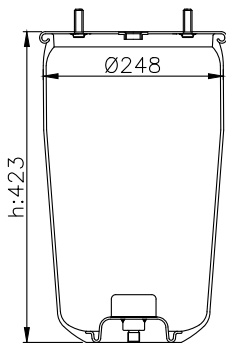

131013

Product ID: 131013

Weight: 4,30 kg

QIP (pcs): 44

OEM Ref.

BPW	05.429.40.91.0
	05.429.43.21.0
Schmitz	013 769
Scania	2406164

CROSS Ref.

Contitech	940 MB
Firestone	1T17D-4.3
Firestone Part No	W01-M58-8613
Goodyear	1R11-703
Goodyear Flex No	566-22-3-501
Phoenix	1 DK 21 K
Vibracoustic	V1 DK 21 K
Blacktech	RML7051
Airtech	3940 P
Dunlop	D11U31
CF Gomma	1TV300-30
	205536
Gart	C293A
	293.0.411