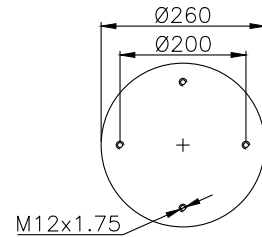

Product ID: 161054

Weight: 10,00 kg

QIP (pcs): 28

OEM Ref.

Samro

H2500425

CROSS Ref.

Contitech
Firestone
Firestone Part No
Goodyear
Phoenix
Goodyear Flex No
Vibracoustic
Airtech
CF Gomma
Dunlop
Blacktech
Gart

4159 N P03
1T15M-9
W01-M58-7548
1R12-701 / D12B0
1 DK 23 L-27
566-24-3-501
V1DK23L-40
34159-01 C
1T323-40
PNP 31137 00 00
RML 75260 C3
278.4.511 D278/H