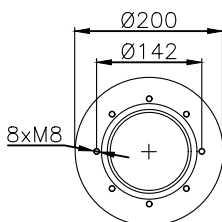

171119

215022

215022

Product ID: 171119

Weight: 3,30 kg

QIP (pcs): 50

OEM Ref.

BPW
Pirelli
Volvo

05.4290.00.40
T245 BV 92141
6882797
365461 Bus B 58

CROSS Ref.

Contitech
Airtech

620 N Hydro
2B-250 Hyd / 113150