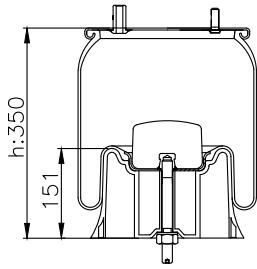

Product ID: 161483

Weight: 6,86 kg

QIP (pcs): 42

OEM Ref.

CROSS Ref.

SAF

3.228.1043.00

Airtech

32619-01 CPP