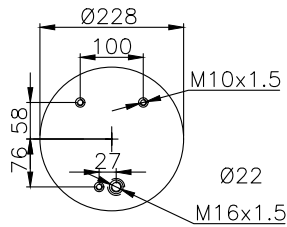

Product ID: 161521

Weight: 5,58 kg

QIP (pcs): 30

OEM Ref.

DAF
1698 436
1448 543
1529 836

CROSS Ref.

Contitech
Vibacoustic
792 N P01
V1DK 20 C-8