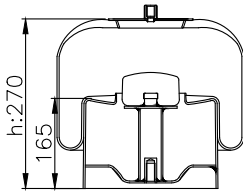

Product ID: 161167

Weight: 8,20 kg

QIP (pcs): 25

OEM Ref.

Mercedes A 946 320 03 21
A 946 320 37 21
R.O.R. Meritor MLF7165

CROSS Ref.

Contitech 4737 N P21
Goodyear 9523
Goodyear Flex No 556-03-9075
Blacktech RML95848C21
Airtech 34737-01C
Dunlop D13T04