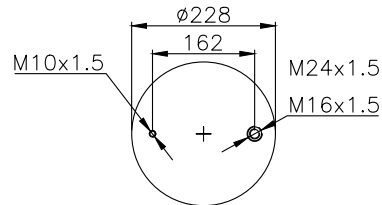

Product ID: 161374

Weight: 5,75 kg

QIP (pcs): 36

OEM Ref.

Volvo

CROSS Ref.

21 224 749

-