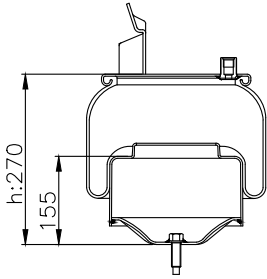

Product ID: 161083

Weight: 7,18 kg

QIP (pcs): 30

OEM Ref.

Volvo
20 375 227
20 456 154
20 531 986
20 427 801
20 582 209
21 961 443
21 961 443
20 427 805
20 427 804

CROSS Ref.

Contitech 6606 N P01
Firestone 1T15LNR-3
Firestone Part No W01-M58-8477
Goodyear 1R11-848
Goodyear Flex No 566-22-3-553
Phoenix 1 DF 20 E-1
Vibracoustic VIDF20A-1
Blacktech RML 77804 C
Airtech 37804 P
Granning 93910
Gart 2941.340/ C294/VA