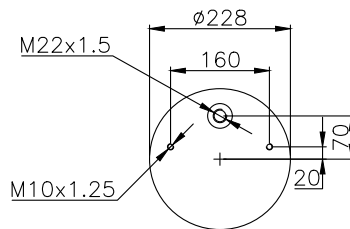

Product ID: 161139

Weight: 9,50 kg

QIP (pcs): 28

OEM Ref.

Zorzi	1006551
Omar	11808
Cardi	58050900
Hendrickson	B 6195
Rolfo	112322

CROSS Ref.

Firestone	1T15M-9
Firestone Part No	W01-M58-6289
Goodyear	1R12-703
Goodyear Flex No	566-24-3-501
Phoenix	1D 23 E-3
Vibracoustic	V1D 23 E-3
Blacktech	RML 75270 C
Airtech	391209 C
Dunlop	D12B16
Granning	16080
CF Gomma	96871
	1T 323-40
Gart	278.2.512
	D278/H