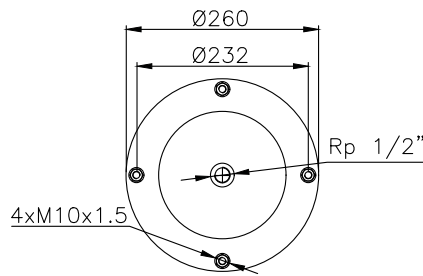

210184

Product ID: 171047

Weight: 8,50 kg

QIP (pcs): 30

OEM Ref.

Granning 15816
Pirelli T28B / 90559
Gigant 881204

CROSS Ref.

Contitech FT 412-32 1/2 M10
Firestone 12x3
Firestone Part No W01 R58 4062
Goodyear 3B12-2452
Goodyear Flex No 578-93-3-2451
Airtech 3B-300 / 115003
Dunlop SP 1542 NB
PNP305520178
Norgren M/31123 (12x3)