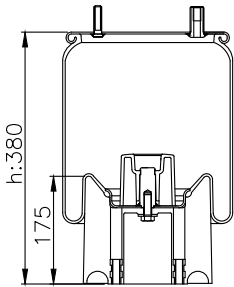

161043

210008

220510

Product ID: 161043

Weight: 7,23 kg

QIP (pcs): 38

OEM Ref.

Weweler
US 07074C
US 07074 P
US 08840