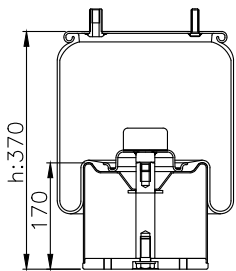

Product ID: 161455

Weight: 12,13 kg

QIP (pcs): 38

OEM Ref.

CROSS Ref.