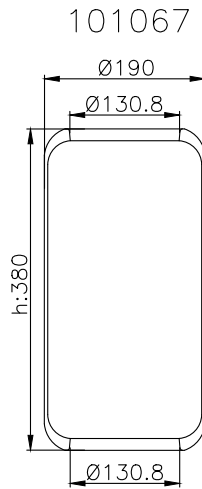

Product ID: 101067

Weight: 1,86 kg

QIP (pcs): 40

OEM Ref.

Renault	5.000.805.284
Breda Menarini	252 933
Daewoo	96708574
Irisbus	5.000.786.640
	5.000.805.284
Van Hool	624319-860

CROSS Ref.

Contitech	769 N
Firestone	1R1A380-260
Firestone Part No	W01-095-0204
Goodyear	8053 / D10S02
Phoenix	1 E 18
Vibracoustic	VIE18
Blacktech	RL9870
Airtech	3769
Granning	15705