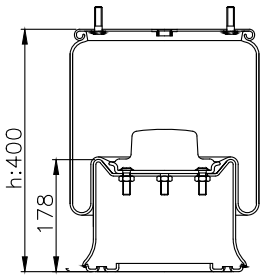

Product ID: 161033

Weight: 11,52 kg

QIP (pcs): 22

OEM Ref.

CROSS Ref.

S.A.F. 3.229.0031.00
3.229.2131.00
3.229.2431.00
3.229.2231.00
2923V
Schmitz 751 082
Scania 1723280

Contitech 4023 N P03
Firestone 1T19L-11
Firestone Part No W01-M58-6348
Goodyear 1R14-729
Phoenix 1D 28 B-10
Vibracoustic V1D 28 B-10
Blacktech RML 75134 C
Airtech 34023 C
Granning 16091ATP
CF Gomma 1T19E-2
204676
Gart 277.4.505 / D277