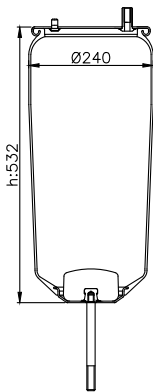

131094

210129

310015

Product ID: 131094

Weight: 5,15 kg

QIP (pcs): 39

OEM Ref.

Renault V.I
5.001.855.856
5.010.294.546

CROSS Ref.

Contitech
Blacktech
Airtech
Gart
4915 N P03
RML75026
34915 P
C294/C - 294.0.531