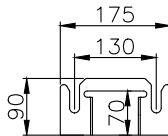

Product ID: 161515

Weight: 9,21 kg

QIP (pcs): 28

OEM Ref.

CROSS Ref.

Volvo

21 451173

Contitech

4580 N P02