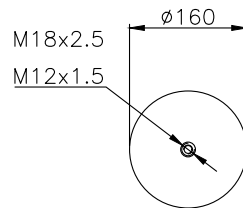

Product ID: 171144

Weight: 2,93 kg

QIP (pcs): 100

OEM Ref.

CROSS Ref.