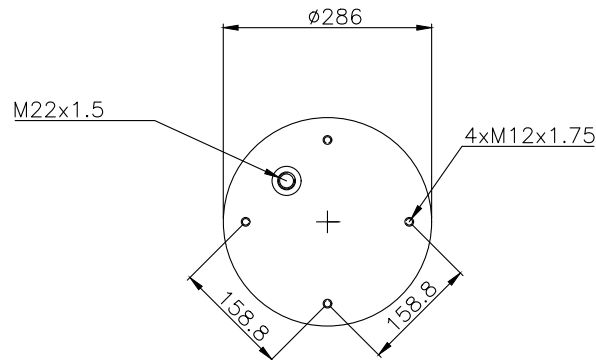

131002

210010

Product ID: 131002

Weight: 4,90 kg

QIP (pcs): 24

OEM Ref.

M.A.N	81436010042
R.O.R	2120 8082 (service assembly)
	2121 5632 (service assembly)
SAF	2918 (service assembly)

CROSS Ref.

Contitech	810 MB/O
Firestone	1T19L-7
Firestone Part No	W01-095-7237
Goodyear	1R14-868
Goodyear Flex No	566-28-3-548
Phoenix	1D 28 A-5 NP
Vibracoustic	V1D28A-5 NP
Blacktech	RML7921
Airtech	3810 P
Dunlop	PNP307520000