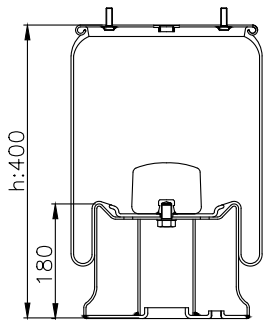

161299

Product ID: 161299

Weight: 14,58 kg

QIP (pcs): 22

OEM Ref.

Viberti 128 147 112
Viberti 128 147 124

CROSS Ref.

Firestone 1T19L-11
Firestone Part No W01-M58-6363
CF Gomma 1T19E-2
Gart D277
277.2.504