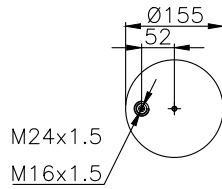

Product ID: 161079

Weight: 7,40 kg

QIP (pcs): 28

OEM Ref.

Mercedes
A 942 320 32 21
A 974 320 02 17
A 942 320 32 21
A 974 320 04 17

CROSS Ref.

Contitech
4757 N P29
4757 N P09
4757 N P02
Firestone
1R7Z-460-305-B
Firestone Part No
W01-M58-8522
Goodyear
9520 / D13T02
Goodyear Flex No
556-03-9079
Phoenix
1 KF 24-29
Vibracoustic
V 1 KF 24-2-232
Blacktech
RML 95868 C29
Airtech
34757-29 C
CF Gomma
1VSC300-26 / 206786
Gart
C299/A - 299.1460