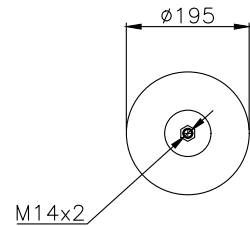

161352

210264

220578

Product ID: 161352

Weight: 5,84 kg

QIP (pcs): 27

OEM Ref.

Iveco