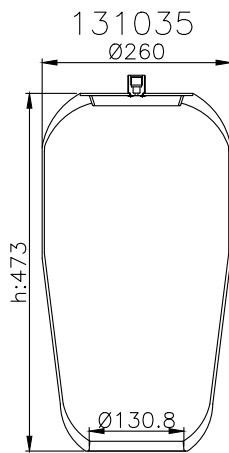

Weight: 15,83 kg

QIP (pcs): 20

OEM Ref.

Gigant

3642
0166269

CROSS Ref.

Vibracoustic
Gart

V1 DF 32-B
292.2.463