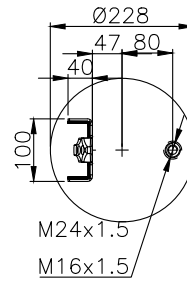

Product ID: 161189

Weight: 9,80 kg

QIP (pcs): 30

OEM Ref.

Volvo
20 737 947
21 961 458
20 583 420
20 737 943
20 424 543

CROSS Ref.

Contitech
Blacktech
Airtech
6614 N P01
RML 74543 C
37947 C