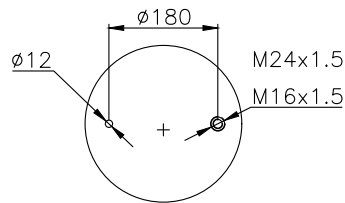

Product ID: 161307

Weight: 8,68 kg

QIP (pcs): 28

OEM Ref.

RenaultV.I
5.010.557.622
5.010.630.457
7.421.978.484
Volvo
20 735 220
21 978 490

CROSS Ref.

Contitech
Blacktech
Airtech
4919 N P01
RML 75020 C
34919 C