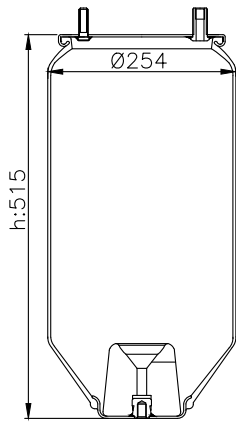

210007

310006

Product ID: 131030

Weight: 4,90 kg

QIP (pcs): 38

OEM Ref.

Viberti 128 147 109
Wabco 951 811 003 0

CROSS Ref.

Contitech 4159 N P05
Firestone 1T15M-9
Firestone Part No W01-M58-0736
Goodyear 1R12-761
Goodyear Flex No 566-24-3-501
Phoenix 1 DK 21 B-5 NP
Vibracoustic V1DK21B-5
Airtech 34159 P
Gart 278.0.551
D278H