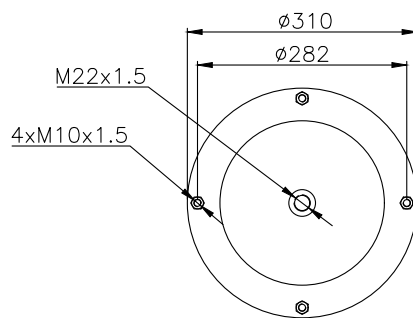

215012

Product ID: 171178

Weight: 9,88 kg

QIP (pcs): 18

OEM Ref.

CROSS Ref.