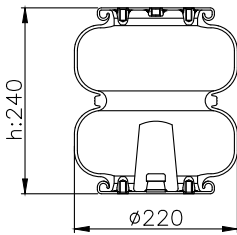

Product ID: 171041

Weight: 3,60 kg

QIP (pcs): 100

OEM Ref.

Granning 15670
ROR 21221356
Weweler US 07394

CROSS Ref.

Firestone Part No 20-2 T3 095.0256
Goodyear Flex No 556 2 2 8656
Airtech 2B-225 / 113473