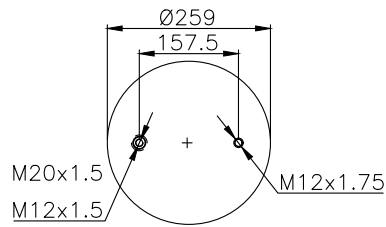

Product ID: 161456

Weight: 12,66 kg

QIP (pcs): 30

OEM Ref.

CROSS Ref.