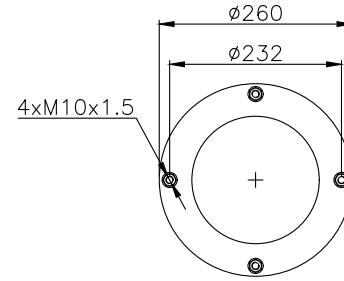

215001

Product ID: 171067

Weight: 7,05 kg

QIP (pcs): 27

OEM Ref.

Fruehauf M07824G
Lohr A06030622
ROR MLF7191

CROSS Ref.

Firestone 12 x 2E
Firestone Part No W01-R58-4038
Goodyear 2B12-2450
Goodyear Flex No 578-92-3-2450
Airtech 2B-350 / 113330
Dunlop SP 2782 NB