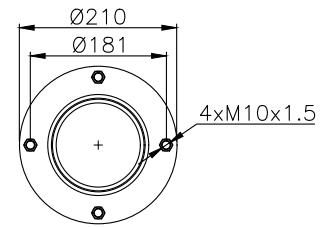

Product ID: 171141

Weight: 5,60 kg

QIP (pcs): 40

OEM Ref.

CROSS Ref.

Airtech

3B-255 HYD /115057