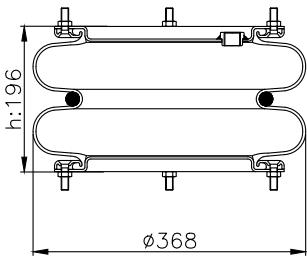

171158

215021

215013

Product ID: 171158

Weight: 9,00 kg

QIP (pcs): 30

OEM Ref.

CROSS Ref.

Granning

15822

Contitech
Airtech
Dunlop

FD 614-26 / 66013
2B-370 / 113354
SP 1988(14x2) PNP 304 140 137