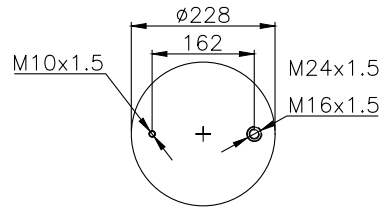

Product ID: 161376

Weight: 5,50 kg

QIP (pcs): 46

OEM Ref.

Volvo

CROSS Ref.

21 224 571