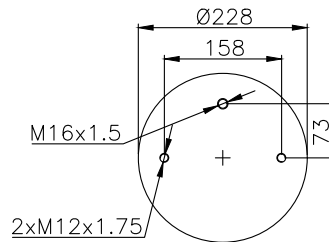

QIP (pcs): 30

OEM Ref.

CROSS Ref.

171064

210206

210207

Product ID: 171064

Weight: 8,00 kg