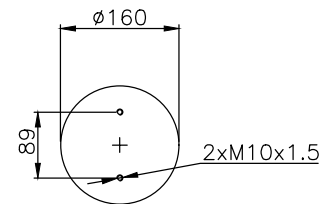

Product ID: 171112

Weight: 3,00 kg

QIP (pcs): 100

OEM Ref.

Scania 1387283
SAF 1318761

CROSS Ref.

Firestone 20-2
Firestone Part No W01 M58 6891
Airtech 2B-225 / 113038