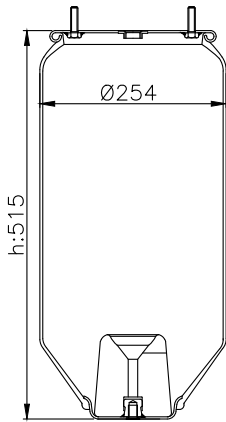

131353

210098

310006

Product ID: 131353

Weight: 4,84 kg

QIP (pcs): 45

OEM Ref.

Zorzi 1006559
Viberti 128147109

CROSS Ref.

Phoenix
Vibracoustic
Blacktech
Airtech
CF Gomma
1 D 23 E-2 (without piston)
V 1 D 23 E-2 (without piston)
RML 74514 C (without piston)
391210 -C (without piston)
96864
1T 323-40