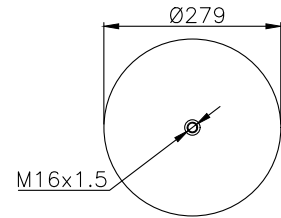

Product ID: 161205

Weight: 6,74 kg

QIP (pcs): 39

OEM Ref.

Mercedes
A 942 320 44 21
A 942 327 02 17

CROSS Ref.

Contitech
Blacktech
Airtech
4759 N P21
RML95860C21
34759-21 C