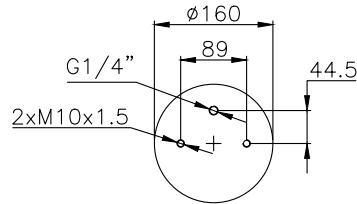

Product ID: 171039

Weight: 3,07 kg

QIP (pcs): 105

OEM Ref.

Mercedes	A 946 328 21 01
ROR-Meritor	21221356
Granning	15670
Schmitz	016 808
Weweler	US 07394
	US 07394C
	US 07394F

CROSS Ref.

Contitech	FD 200-25 1/4 M10
Firestone Part No	W01-M58-7394
Goodyear	2B9-269
Phoenix	SP 2 B 12 RA-10
Vibracoustic	VSP2B12RA-10
Airtech	2B-225 / 113012
Dunlop	9\"/>
CF Gomma (PIRELLI)	20L - 207776