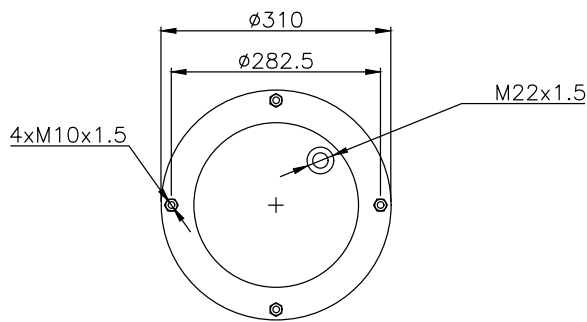

215021

Product ID: 171096

Weight: 9,76 kg

QIP (pcs): 30

OEM Ref.

CROSS Ref.

Granning

15830

Airtech
Dunlop

2B - 400 / 113404
16" x 2