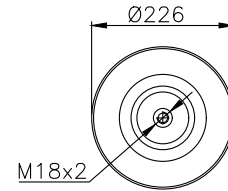

Product ID: 161348

Weight: 9,82 kg

QIP (pcs): 26

OEM Ref.

M.A.N

81.436.006.040

CROSS Ref.

Contitech
Firestone
Firestone Part No
Blacktech
Gart

4705 N1 P04
1T17AR-10.5
W01-M58-8367
RML 75816 C4
302.1521 / C302B