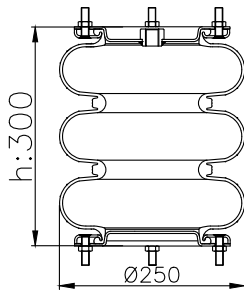

Product ID: 171141

Weight: 5,60 kg

QIP (pcs): 40

OEM Ref.

CROSS Ref.

Airtech

3B-255 HYD /115057