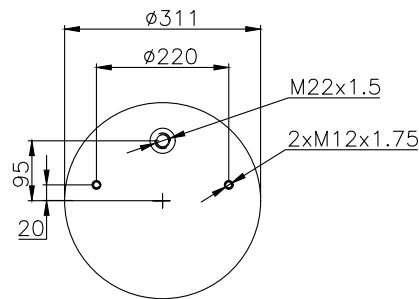

161002

210028

190028

Product ID: 161002

Weight: 17,25 kg

QIP (pcs): 18

OEM Ref.

R.O.R Meritor	MLF7103
Gigant	166217
	246149