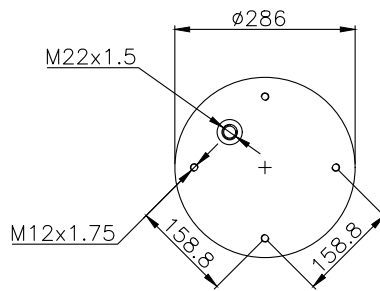

210010

Product ID: 161208

Weight: 11,20 kg

QIP (pcs): 22

OEM Ref.

CROSS Ref.