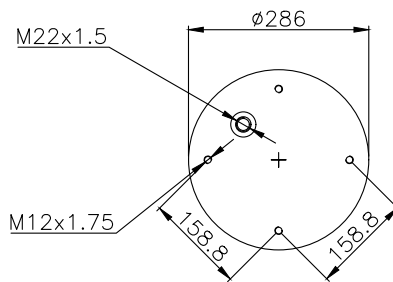

Product ID: 131335

Weight: 5,49 kg

QIP (pcs): 36

OEM Ref.

CROSS Ref.

161004

210010

220001