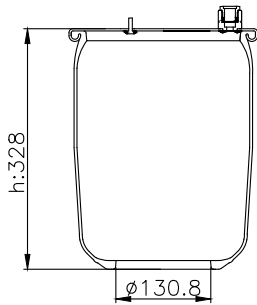

131332

Product ID: 131332

Weight: 3,54 kg

QIP (pcs): 48

OEM Ref.

CROSS Ref.

Mercedes

A 960 320 02 21

Contitech

6126 N P40 (without piston)