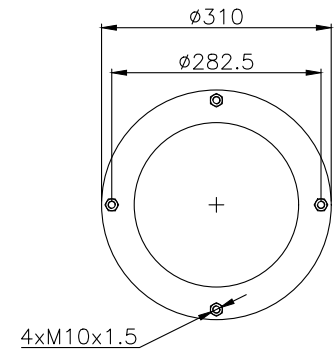

171124

215013

Product ID: 171124

Weight: 10,94 kg

QIP (pcs): 20

OEM Ref.

Granning 15827

CROSS Ref.

Contitech	FT 614-36 1/2 M10
Firestone	14x3,5
Firestone Part No	W01-R58-4065
Goodyear	10"x3 SP1539
Airtech	3B-370 / 115103
Dunlop	14 1/2 x 3 RE