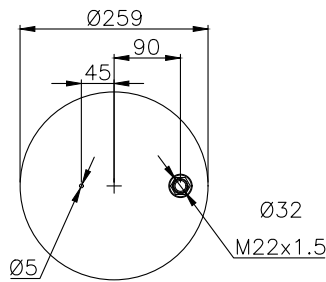

210326

Product ID: 131329

Weight: 3,64 kg

QIP (pcs): 30

OEM Ref.

CROSS Ref.

Mercedes

A 960 320 00 57
A 960 320 70 21