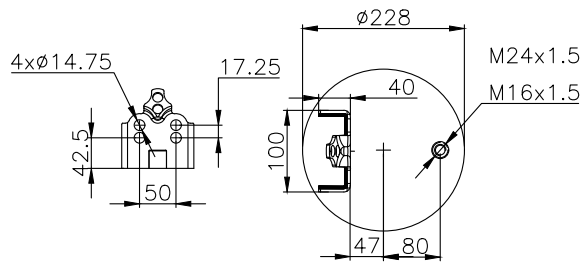

Product ID: 131068

Weight: 3,84 kg

QIP (pcs): 48

OEM Ref.

Volvo

1076 418
20 374 511
20 456 156
20 531 987
20 582 214
3 171 695
70 321 695
21 961 451

CROSS Ref.

Contitech
Firestone
Firestone Part No
Goodyear
Goodyear Flex No
Phoenix
Vibracoustic
Blacktech
Airtech
Granning
Gart

6607 N P01 (without piston)
1T15UR-6
W01-M58-8473
1R10-707
566-20-3-507
1 DF 17 A-1
V1DF16C-1
RML 77529 C
36418 P
93911
295.1.400/C295/VA