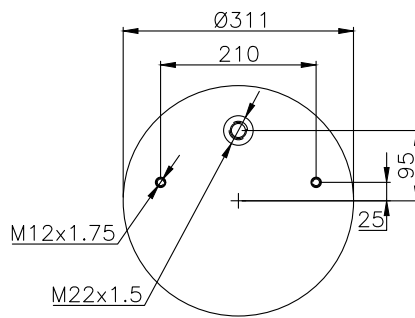

210005

Product ID: 131001

Weight: 5,41 kg

QIP (pcs): 20

OEM Ref.

CROSS Ref.

Airtech

32725P