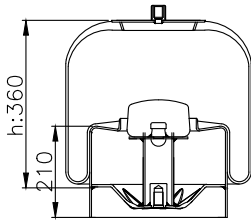

Product ID: 161311

Weight: 8,65 kg

QIP (pcs): 28

OEM Ref.

Mercedes
A 942 320 35 21
A 946 320 01 21

CROSS Ref.

Contitech
Goodyear
Goodyear Flex No
Vibracoustic
Blacktech
Airtech
4838 N P23
9536
556-03-9074
V1KF25-3-232
RML 95949 C23
34838-23 C