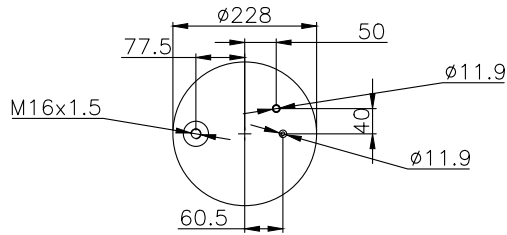

Product ID: 161226

Weight: 5,18 kg

QIP (pcs): 30

OEM Ref.

Scania
1434930
1932592

CROSS Ref.

Firestone
Firestone Part No
Phoenix
Blacktech
Airtech
Gart
1T15UR-9
W01-M58-8653
1DF 17 B-2
RML 78653 CP
34930 CPP
295.1.475 /C295/SC