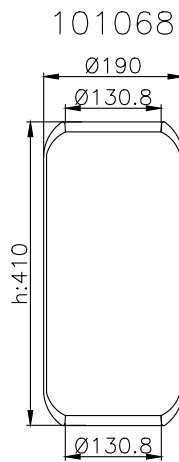

Product ID: 101068

Weight: 1,85 kg

QIP (pcs): 40

OEM Ref.

Iveco	99459166
Evo Bus	A 000 328 00 01
Kassbohrer	4.771.503.000
Irisbus	5.000.288.982 /
	5.010.151.378 /
	5.010.151.379

CROSS Ref.

Contitech	921 N
Firestone	1R1A415-260
Firestone Part No	W01-095-0226
Goodyear	8043 / D10S04
Airtech	3921
Vibracoustic	V1E17
Blacktech	RL9032
Gart	276.0.391/D276/BS