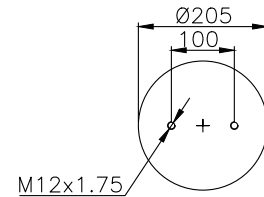

Product ID: 161045

Weight: 6,84 kg

QIP (pcs): 39

OEM Ref.

Mercedes	A 946 328 14 01
Weweler	US 07364
	US 06287
R.O.R Meritor	2122 1307
Jost	JAS 30 105 014 01

CROSS Ref.

Contitech	4157 N P14
Firestone	1T15MPW-7
Firestone Part No	W01-M58-6297
Goodyear	1R11-111
Phoenix	1 DK 21 A-4
Airtech	34157 CPP
Dunlop	00980A-AP
CF Gomma	207463
Blacktech	RML 75268 CP14
Gart	294.2.454/C294 D