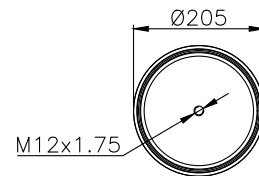

Product ID: 161417	Weight: 7,80 kg	QIP (pcs): 30
OEM Ref.		CROSS Ref.	

-

Airtech
Dunlop

30907 C
PNP30907100