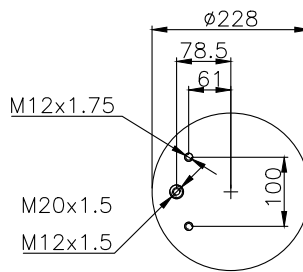

210145

Product ID: 131196

Weight: 5,00 kg

QIP (pcs): 44

OEM Ref.

CROSS Ref.

Volvo

20352247
20386228

Airtech

36247 CPP (without piston)