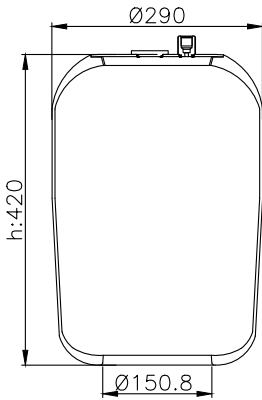

Product ID: 131292

Weight: 3,14 kg

QIP (pcs): 45

OEM Ref.

CROSS Ref.

Mercedes

A 942 320 70 21
A 942 320 24 21
A 942 320 16 21

Contitech
Airtech

4186 NP23 (without piston)
34186-23 C (without piston)