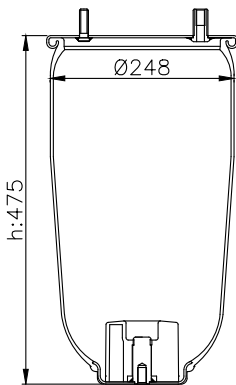

310010

Product ID: 131352

Weight: 4,63 kg

QIP (pcs): 38

OEM Ref.

Fruehauf M078580
Neway 90557233

CROSS Ref.

Contitech 4157 N P03 (without piston)
Goodyear Flex No 566-22-3-521
Airtech 34157-03 P