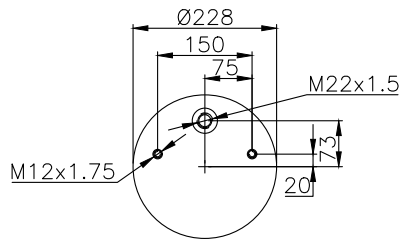

210352

Product ID: 161458

Weight: 5,98 kg

QIP (pcs): 24

OEM Ref.

CROSS Ref.

SMB

M078580