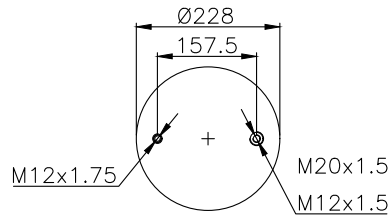

Product ID: 161243

Weight: 5,98 kg

QIP (pcs): 24

OEM Ref.

Fruehauf	M078580
Neway	905 572 33
Samro	H2501869

CROSS Ref.

Firestone	1T15MPW-7
Firestone Part No	W01-M58-6317
Goodyear	1R11-773
Goodyear Flex No	566-22-3-521
Phoenix	1DK 20C-2
Blacktech	ML75268CP8
Airtech	39002-A3 / 08 CPP
Dunlop	D 12B30