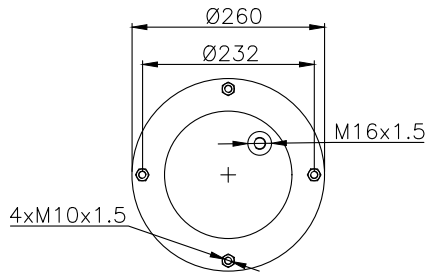

Product ID: 171133

Weight: 6,51 kg

QIP (pcs): 45

OEM Ref.

BPW	HB10350
Fruehauf	UJB 0985
Granning	15814
Lohr	A06030601
SMB	M063796
Kaiser	A06030615
Trouillet	HB10350

CROSS Ref.

Contitech	FD 412-18 P01
Firestone	12 x 2 NB
Firestone Part No	W01-R58-4073
Goodyear	2B12-2457
Goodyear Flex No	578-92-3-2452
Airtech	2B -300 / 113301
Dunlop	SP 2665 NB