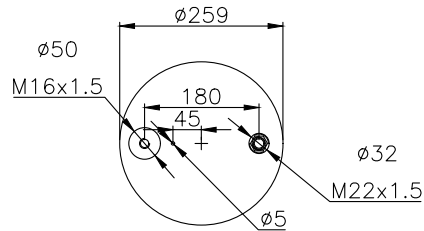

6122 N P46

161410

210328

220583

Product ID: 161410

Weight: 6,18 kg

QIP (pcs): 28

OEM Ref.