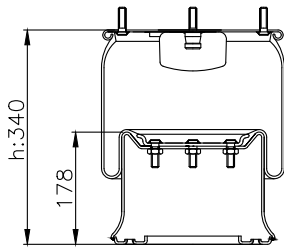

Product ID: 161208

Weight: 11,20 kg

QIP (pcs): 22

OEM Ref.

CROSS Ref.