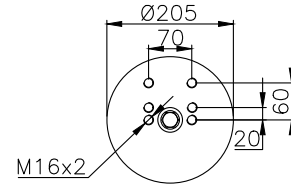

Product ID: 161099

Weight: 11,40 kg

QIP (pcs): 28

OEM Ref.

BPW
Wabco

05.429.43.23.0 (30K)
951 811 801 0

CROSS Ref.

Contitech
Blacktech
Airtech

4960 N P02
RML 75071 C
34960 C