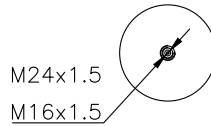

Product ID: 131042

Weight: 2,66 kg

QIP (pcs): 45

OEM Ref.

Mercedes
A 942 320 43 21
A 942 320 01 17

CROSS Ref.

Contitech
4757 N P21
4757 N P01 (without piston)

Firestone
Firestone Part No
1R7Z-460-305-A
W01-M58-8521

Phoenix
1 KF 24-21

Goodyear
9519

Goodyear Flex No
556-03-9079

Blacktech
RML95868C21

Airtech
34757-01 P