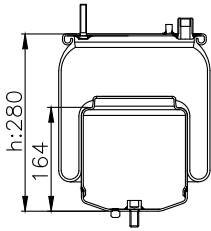

Product ID: 161377

Weight: 5,57 kg

QIP (pcs): 45

OEM Ref.

Volvo

22 056 630
21 224 750

CROSS Ref.

Contitech
Airtech

4571 N P 02
34571 C