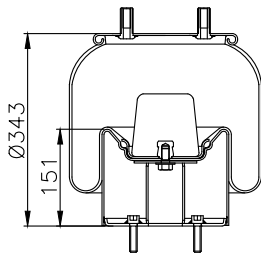

Product ID: 161298

Weight: 9,73 kg

QIP (pcs): 26

OEM Ref.

CROSS Ref.

-

Firestone

1T15M-6