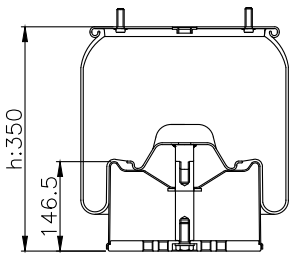

161170

Product ID: 161170

Weight: 15,74 kg

QIP (pcs): 20

OEM Ref.

BPW
05.429.41.311
05.429.41.221

CROSS Ref.

Goodyear
Goodyear Flex No
Blacktech
1R14-724 / D14B37
566-28-3-505
RML 75992 C