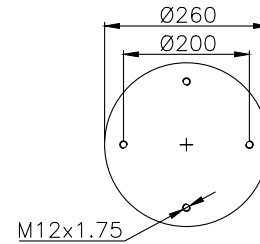

Product ID: 161037

Weight: 6,83 kg

QIP (pcs): 28

OEM Ref.

Fruehauf	M 001472
Hendrickson	HA 10001
Weweler	US 35864
ROR Meritor	21215761

CROSS Ref.

Contitech	4156 N P15
Firestone	1T15M-6
Firestone Part No	W01-358-9361
Goodyear	1R12-719
Phoenix	1DK 23 K-1
Blacktech	RML 75267 CP15
Airtech	34156 CPP
Dunlop	00981B-AP
CF Gomma	207777
	1T323-32
Gart	278.4.421/D278/G