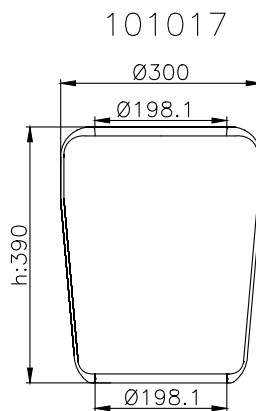

Product ID: 101017

Weight: 2,30 kg

QIP (pcs): 20

OEM Ref.

BPW	02.200.24.20.0 09.429.38.02.0 02.200.24.00.0
DAF	0 644 425 0 578 361
Neoplan	1021 00 300
Kassbohrer	4.731.013.000
M.A.N	81.43601.0049 81.43601.0052
Van Hool	624319-460 624319-680
VDL Bus	0 644 425

CROSS Ref.

Contitech	762 N
Firestone	1R2D390-360
Firestone Part No	W01-095-0190
Goodyear	9010 / D13S02
Airtech	3762
Dunlop PNP	30780 01 00
Granning	15698
Vibracoustic	V1F32
CF Gomma	1SC360-30 92594
Blacktech	RL9873
Gigant	196035