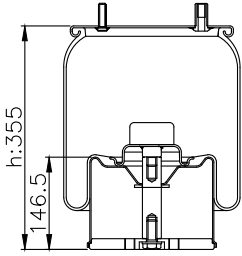

Product ID: 161099

Weight: 11,40 kg

QIP (pcs): 28

OEM Ref.

BPW
Wabco

05.429.43.23.0 (30K)
951 811 801 0

CROSS Ref.

Contitech
Blacktech
Airtech

4960 N P02
RML 75071 C
34960 C