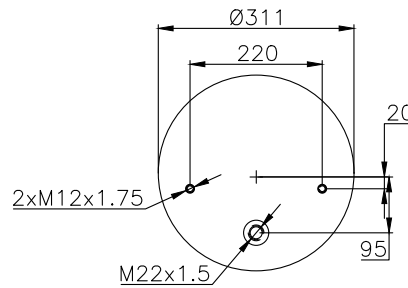

210028

Product ID: 161447

Weight: 15,83 kg

QIP (pcs): 20

OEM Ref.

Gigant

3642
0166269

CROSS Ref.

Vibracoustic
Gart

V1 DF 32-B
292.2.463