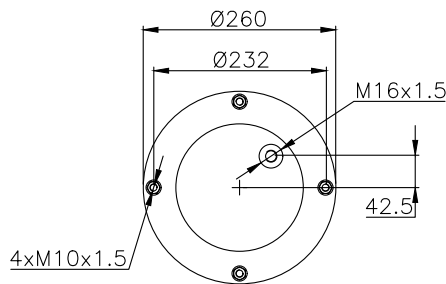

215003

Product ID: 171061

Weight: 4,74 kg

QIP (pcs): 45

OEM Ref.

Fruehauf	UJB 0985
Granning	15814
Lohr	A06030601
SMB	M063796
Kaiser	A06030615

CROSS Ref.

Contitech	FD 412-18 P01
Firestone	12 x 2 NB
Firestone Part No	W01 R58 4073
Goodyear	2B12-2457
Goodyear Flex No	578-92-3-2452
Airtech	2B-300 / 113301
Dunlop	SP 2665 NB (12x2)