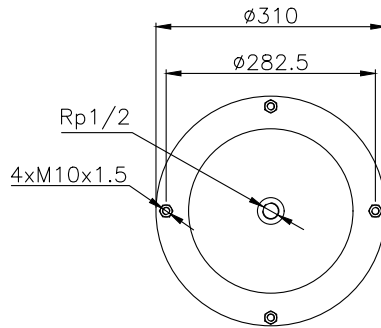

171071

215012

215011

Product ID: 171071

Weight: 10,55 kg

QIP (pcs): 30

OEM Ref.

CROSS Ref.