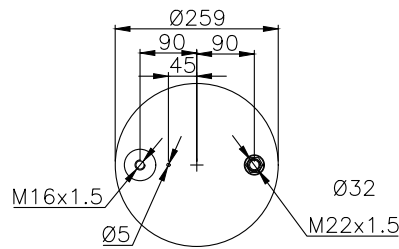

161420

210328

220584

Product ID: 161420

Weight: 6,70 kg

QIP (pcs): 42

OEM Ref.

CROSS Ref.

Mercedes

A 960 320 13 57

Contitech

6120 N P48