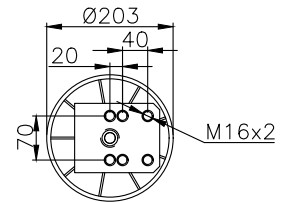

Weight: 12,66 kg

QIP (pcs): 30

OEM Ref.

CROSS Ref.

161337

210060

190502

Product ID: 161337