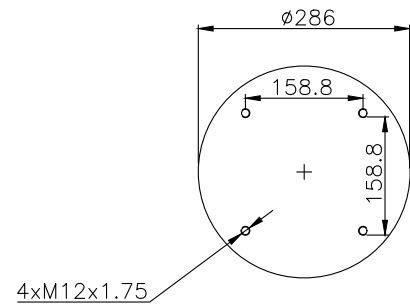

210132

Product ID: 171104

Weight: 9,03 kg

QIP (pcs): 25

OEM Ref.

CROSS Ref.

Facchini

03.08.5017.02

Airtech

3B - 357 / 115038