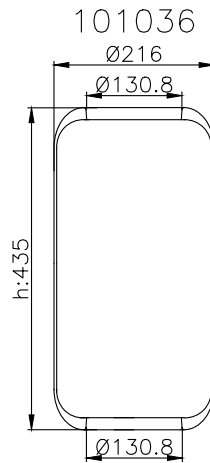

Product ID: 101036

Weight: 1,65 kg

QIP (pcs): 40

OEM Ref.

Iveco	4716989
Pegaso	197145
	4716989
	769388
Scania	523229
Breda Menarini	178 741

CROSS Ref.

Contitech	945 N
Firestone	1R1A460-290
Firestone Part No	W01-095-0063
Goodyear	9014 / D12S12
Phoenix	1 E 21 C
Blacktech	RL9056
Airtech	3945
Dunlop	03065A-AP
Granning	15641
CF Gomma	1S285-25
	97555
Gart	276.0.420 / D276