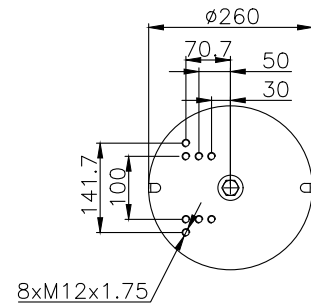

220135

Product ID: 161366

Weight: 13,64 kg

QIP (pcs): 36

OEM Ref.

CROSS Ref.

Mercedes

A 946 328 19 01

Airtech

32813 C