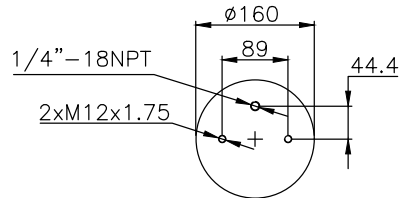

Product ID: 171059

Weight: 3,41 kg

QIP (pcs): 75

OEM Ref.

CROSS Ref.

Firestone Part No
Goodyear Flex No
Airtech

950.327
556 2 2 8657
2B-225 / 113506