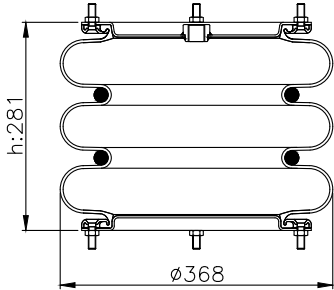

Product ID: 171168

Weight: 11,95 kg

QIP (pcs): 20

OEM Ref.

CROSS Ref.

Granning 15827

Contitech
Airtech
Dunlop

FT 614-36 / 68044
3B-370 / 115111
SP 2526 (14 1/2 X 3 RE)