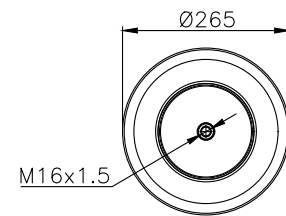

Product ID: 161345

Weight: 10,01 kg

QIP (pcs): 22

OEM Ref.

Mercedes
A 942 320 25 21
A 942 320 71 21
A 942 320 17 21

CROSS Ref.

Contitech
Blacktech
Airtech
4186 N P24
RML 95297 C24
34186-24C