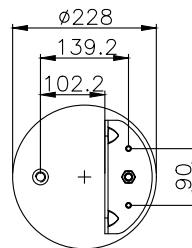

210356

Product ID: 161469

Weight: 10,34 kg

QIP (pcs): 30

OEM Ref.

Iveco
Hendrickson

504108867
HS508385

CROSS Ref.

Airtech
Blacktech

38439 C
RML 78385 C