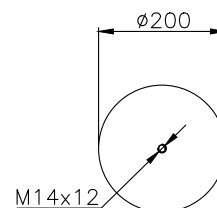

Product ID: 161087

Weight: 7,26 kg

QIP (pcs): 30

OEM Ref.

Renault	7.422.071.638
Volvo	1075 890
	20 375 226
	20 427 800
	20 456 150
	20 531 984
	1076 415
	20 582 206
	21 961 974
	20 427 803

CROSS Ref.

Contitech	6605 N P01
Firestone	1T15LNR-6
Firestone Part No	W01-M58-8472
Goodyear	1R11-805
Goodyear Flex No	566-22-3-535
Phoenix	1 DF 20 D-1
Vibracoustic	V1 DF 20 B-1
Blacktech	RML 78914 C
Airtech	37803 P
Granning	93914
Gart	294.1.430/ C294/V