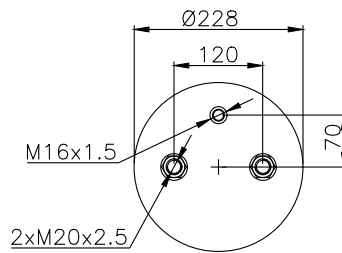

210273

Product ID: 171149

Weight: 6,64 kg

QIP (pcs): 45

OEM Ref.

Kassbohrer
4.731.045.100
4.731.045.300

CROSS Ref.

Phoenix
Airtech
SP 2B 22-R1 51666
2B-301 / 113556